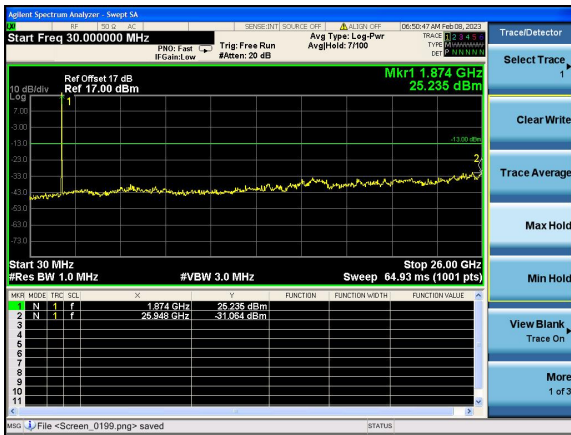

Test Mode: LTE Band 2 / 5MHz /1RB      Test Mode: LTE Band 2 / 5MHz /25RB

Lowest channel

Middle channel

Highest channel

Test Mode: LTE Band 2 / 10MHz /1RB      Test Mode: LTE Band 2 / 10MHz /50RB

Lowest channel

Middle channel

Highest channel

Test Mode: LTE Band 2 / 15MHz /1RB

Test Mode: LTE Band 2 / 15MHz /75RB

Lowest channel

Middle channel

Highest channel

Test Mode: LTE Band 2 / 20MHz /1RB      Test Mode: LTE Band 2 / 20MHz /100RB

Lowest channel

Middle channel

Highest channel

Test Mode: LTE Band 4 / 1.4MHz /1RB      Test Mode: LTE Band 4 / 1.4MHz /6RB

Lowest channel

Middle channel

Highest channel