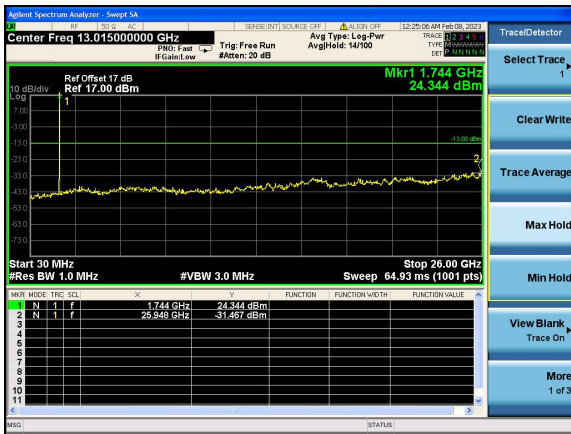

Middle channel

Highest channel

Test Mode: LTE Band 2 / 15MHz /1RB

Test Mode: LTE Band 2 / 15MHz /75RB

Lowest channel

Middle channel

Highest channel

Test Mode: LTE Band 2 / 20MHz /1RB      Test Mode: LTE Band 2 / 20MHz /100RB

Lowest channel

Middle channel

Highest channel

Test Mode: LTE Band 4 / 1.4MHz /1RB      Test Mode: LTE Band 4 / 1.4MHz /6RB

Lowest channel

Middle channel

Highest channel