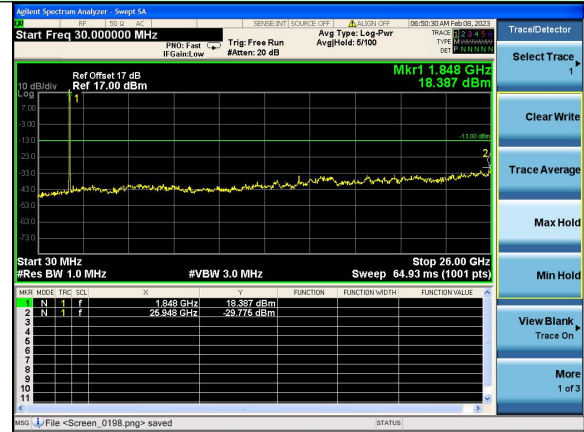

Test Mode: LTE Band 2 / 5MHz /1RB      Test Mode: LTE Band 2 / 5MHz /25RB

Lowest channel

Middle channel

Highest channel

Test Mode: LTE Band 2 / 10MHz /1RB      Test Mode: LTE Band 2 / 10MHz /50RB

Lowest channel

Middle channel

Highest channel

Test Mode: LTE Band 2 / 15MHz /1RB

Test Mode: LTE Band 2 / 15MHz /75RB

Lowest channel

Middle channel

Highest channel

Test Mode: LTE Band 2 / 20MHz /1RB      Test Mode: LTE Band 2 / 20MHz /100RB

Lowest channel

Middle channel

Highest channel

Test Mode: LTE Band 4 / 1.4MHz /1RB      Test Mode: LTE Band 4 / 1.4MHz /6RB

Lowest channel

Middle channel

Highest channel