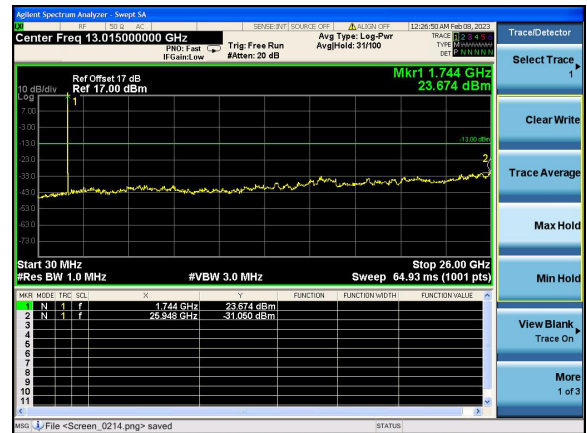

Middle channel

Highest channel

Test Mode: LTE Band 2 / 15MHz /1RB

Test Mode: LTE Band 2 / 15MHz /75RB

Lowest channel

Middle channel

Highest channel

Test Mode: LTE Band 2 / 20MHz /1RB      Test Mode: LTE Band 2 / 20MHz /100RB

Lowest channel

Middle channel

Highest channel

Test Mode: LTE Band 4 / 1.4MHz /1RB      Test Mode: LTE Band 4 / 1.4MHz /6RB

Lowest channel

Middle channel

Highest channel