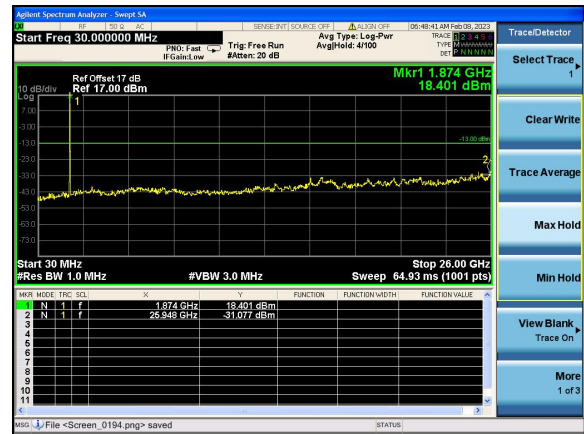

Test Mode: LTE Band 2 / 5MHz /1RB      Test Mode: LTE Band 2 / 5MHz /25RB

Lowest channel

Middle channel

Highest channel

Test Mode: LTE Band 2 / 10MHz /1RB      Test Mode: LTE Band 2 / 10MHz /50RB

Lowest channel

Middle channel

Highest channel

Test Mode: LTE Band 2 / 15MHz /1RB

Test Mode: LTE Band 2 / 15MHz /75RB

Lowest channel

Middle channel

Highest channel

Test Mode: LTE Band 2 / 20MHz /1RB      Test Mode: LTE Band 2 / 20MHz /100RB

Lowest channel

Middle channel

Highest channel

Test Mode: LTE Band 4 / 1.4MHz /1RB      Test Mode: LTE Band 4 / 1.4MHz /6RB

Lowest channel

Middle channel

Highest channel