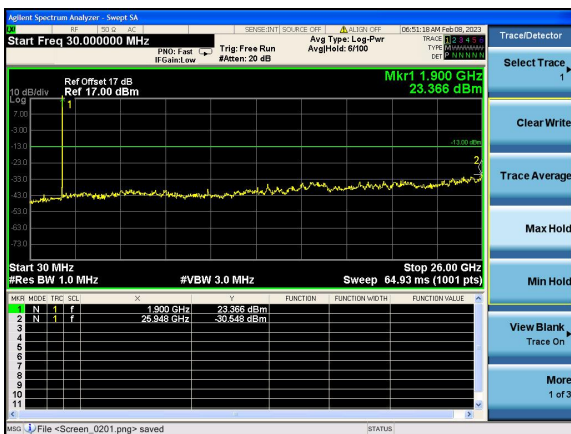

Test Mode: LTE Band 2 / 5MHz /1RB      Test Mode: LTE Band 2 / 5MHz /25RB

Lowest channel

Middle channel

Highest channel

Test Mode: LTE Band 2 / 10MHz /1RB      Test Mode: LTE Band 2 / 10MHz /50RB

Lowest channel

Middle channel

Highest channel

Test Mode: LTE Band 2 / 15MHz /1RB

Test Mode: LTE Band 2 / 15MHz /75RB

Lowest channel

Middle channel

Highest channel

Test Mode: LTE Band 2 / 20MHz /1RB      Test Mode: LTE Band 2 / 20MHz /100RB

Lowest channel

Middle channel

Highest channel

Test Mode: LTE Band 4 / 1.4MHz /1RB      Test Mode: LTE Band 4 / 1.4MHz /6RB

Lowest channel

Middle channel

Highest channel