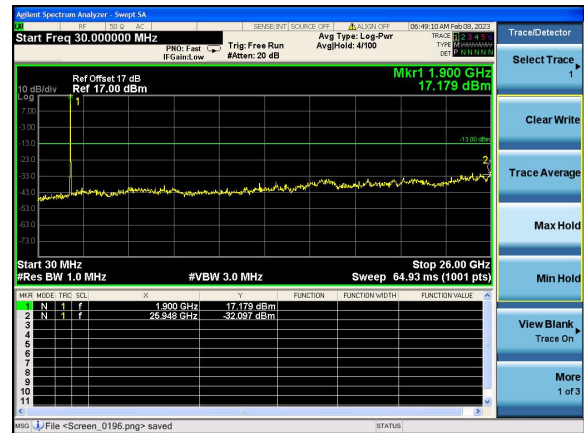

Test Mode: LTE Band 2 / 5MHz /1RB      Test Mode: LTE Band 2 / 5MHz /25RB

Lowest channel

Middle channel

Highest channel

Test Mode: LTE Band 2 / 10MHz /1RB      Test Mode: LTE Band 2 / 10MHz /50RB

Lowest channel

Middle channel

Highest channel

Test Mode: LTE Band 2 / 15MHz /1RB

Test Mode: LTE Band 2 / 15MHz /75RB

Lowest channel

Middle channel

Highest channel

Test Mode: LTE Band 2 / 20MHz /1RB      Test Mode: LTE Band 2 / 20MHz /100RB

Lowest channel

Middle channel

Highest channel

Test Mode: LTE Band 4 / 1.4MHz /1RB      Test Mode: LTE Band 4 / 1.4MHz /6RB

Lowest channel

Middle channel

Highest channel