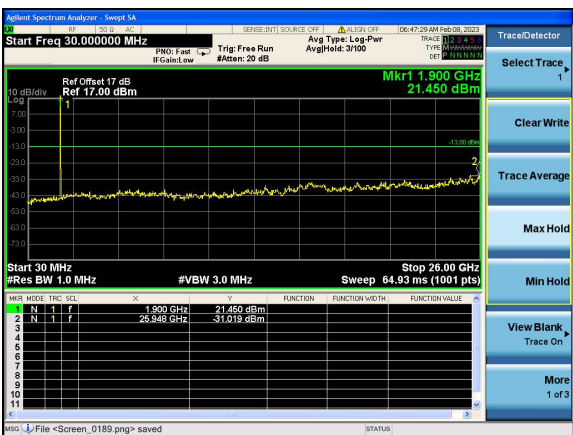

Test Mode: LTE Band 2 / 5MHz /1RB      Test Mode: LTE Band 2 / 5MHz /25RB

Lowest channel

Middle channel

Highest channel

Test Mode: LTE Band 2 / 10MHz /1RB      Test Mode: LTE Band 2 / 10MHz /50RB

Lowest channel

Middle channel

Highest channel

Test Mode: LTE Band 2 / 15MHz /1RB

Test Mode: LTE Band 2 / 15MHz /75RB

Lowest channel

Middle channel

Highest channel

Test Mode: LTE Band 2 / 20MHz /1RB      Test Mode: LTE Band 2 / 20MHz /100RB

Lowest channel

Middle channel

Highest channel

Test Mode: LTE Band 4 / 1.4MHz /1RB      Test Mode: LTE Band 4 / 1.4MHz /6RB

Lowest channel

Middle channel

Highest channel