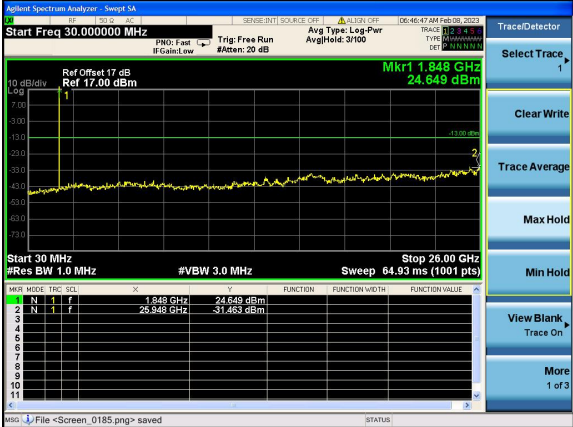

Test Mode: LTE Band 2 / 5MHz /1RB      Test Mode: LTE Band 2 / 5MHz /25RB

Lowest channel

Middle channel

Highest channel

Test Mode: LTE Band 2 / 10MHz /1RB      Test Mode: LTE Band 2 / 10MHz /50RB

Lowest channel

Middle channel

Highest channel

Test Mode: LTE Band 2 / 15MHz /1RB

Test Mode: LTE Band 2 / 15MHz /75RB

Lowest channel

Middle channel

Highest channel

Test Mode: LTE Band 2 / 20MHz /1RB      Test Mode: LTE Band 2 / 20MHz /100RB

Lowest channel

Middle channel

Highest channel

Test Mode: LTE Band 4 / 1.4MHz /1RB      Test Mode: LTE Band 4 / 1.4MHz /6RB

Lowest channel

Middle channel

Highest channel