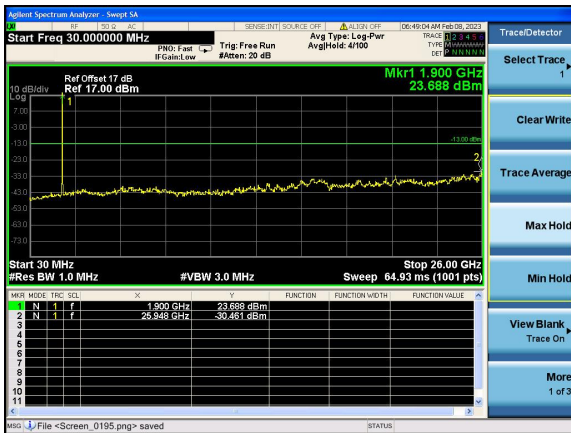

Test Mode: LTE Band 2 / 5MHz /1RB      Test Mode: LTE Band 2 / 5MHz /25RB

Lowest channel

Middle channel

Highest channel

Test Mode: LTE Band 2 / 10MHz /1RB      Test Mode: LTE Band 2 / 10MHz /50RB

Lowest channel

Middle channel

Highest channel

Test Mode: LTE Band 2 / 15MHz /1RB

Test Mode: LTE Band 2 / 15MHz /75RB

Lowest channel

Middle channel

Highest channel

Test Mode: LTE Band 2 / 20MHz /1RB      Test Mode: LTE Band 2 / 20MHz /100RB

Lowest channel

Middle channel

Highest channel

Test Mode: LTE Band 4 / 1.4MHz /1RB      Test Mode: LTE Band 4 / 1.4MHz /6RB

Lowest channel

Middle channel

Highest channel