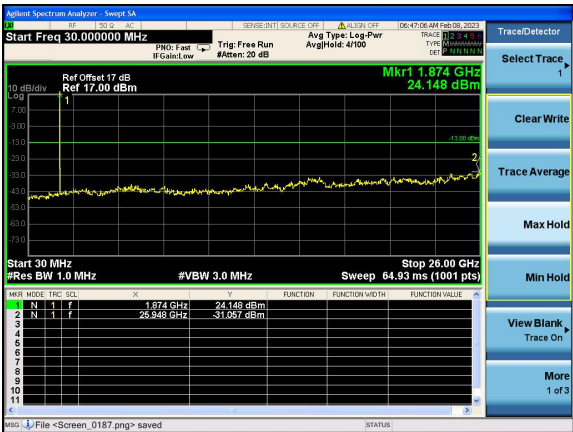

Test Mode: LTE Band 2 / 5MHz /1RB      Test Mode: LTE Band 2 / 5MHz /25RB

Lowest channel

Middle channel

Highest channel

Test Mode: LTE Band 2 / 10MHz /1RB      Test Mode: LTE Band 2 / 10MHz /50RB

Lowest channel

Middle channel

Highest channel

Test Mode: LTE Band 2 / 15MHz /1RB

Test Mode: LTE Band 2 / 15MHz /75RB

Lowest channel

Middle channel

Highest channel

Test Mode: LTE Band 2 / 20MHz /1RB      Test Mode: LTE Band 2 / 20MHz /100RB

Lowest channel

Middle channel

Highest channel

Test Mode: LTE Band 4 / 1.4MHz /1RB      Test Mode: LTE Band 4 / 1.4MHz /6RB

Lowest channel

Middle channel

Highest channel