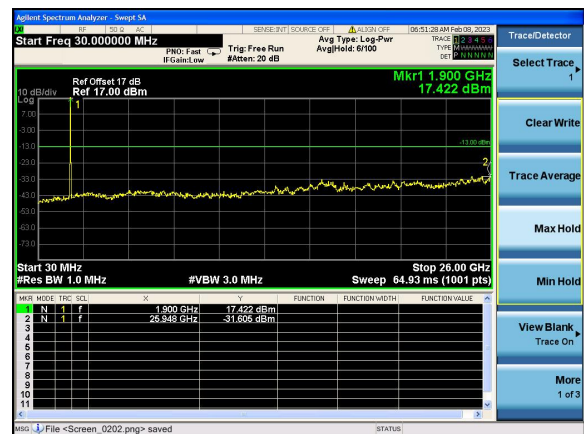

Test Mode: LTE Band 2 / 5MHz /1RB      Test Mode: LTE Band 2 / 5MHz /25RB

Lowest channel

Middle channel

Highest channel

Test Mode: LTE Band 2 / 10MHz /1RB      Test Mode: LTE Band 2 / 10MHz /50RB

Lowest channel

Middle channel

Highest channel

Test Mode: LTE Band 2 / 15MHz /1RB

Test Mode: LTE Band 2 / 15MHz /75RB

Lowest channel

Middle channel

Highest channel

Test Mode: LTE Band 2 / 20MHz /1RB      Test Mode: LTE Band 2 / 20MHz /100RB

Lowest channel

Middle channel

Highest channel

Test Mode: LTE Band 4 / 1.4MHz /1RB      Test Mode: LTE Band 4 / 1.4MHz /6RB

Lowest channel

Middle channel

Highest channel