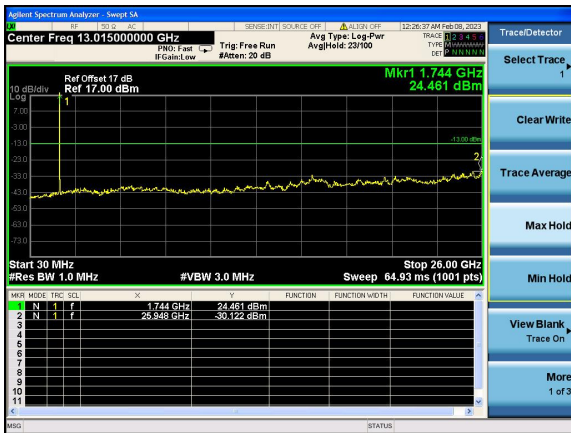

Middle channel

Highest channel

Test Mode: LTE Band 2 / 15MHz /1RB

Test Mode: LTE Band 2 / 15MHz /75RB

Lowest channel

Middle channel

Highest channel

Test Mode: LTE Band 2 / 20MHz /1RB      Test Mode: LTE Band 2 / 20MHz /100RB

Lowest channel

Middle channel

Highest channel

Test Mode: LTE Band 4 / 1.4MHz /1RB      Test Mode: LTE Band 4 / 1.4MHz /6RB

Lowest channel

Middle channel

Highest channel