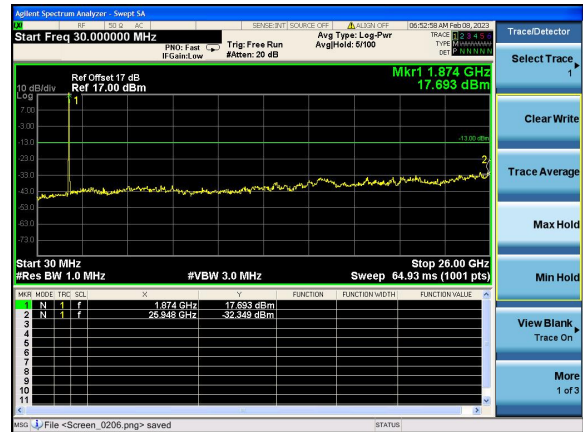

Test Mode: LTE Band 2 / 5MHz /1RB      Test Mode: LTE Band 2 / 5MHz /25RB

Lowest channel

Middle channel

Highest channel

Test Mode: LTE Band 2 / 10MHz /1RB      Test Mode: LTE Band 2 / 10MHz /50RB

Lowest channel

Middle channel

Highest channel

Test Mode: LTE Band 2 / 15MHz /1RB

Test Mode: LTE Band 2 / 15MHz /75RB

Lowest channel

Middle channel

Highest channel

Test Mode: LTE Band 2 / 20MHz /1RB      Test Mode: LTE Band 2 / 20MHz /100RB

Lowest channel

Middle channel

Highest channel

Test Mode: LTE Band 4 / 1.4MHz /1RB      Test Mode: LTE Band 4 / 1.4MHz /6RB

Lowest channel

Middle channel

Highest channel