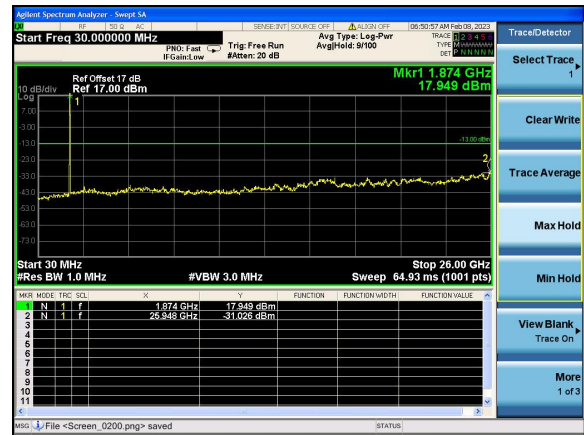

Test Mode: LTE Band 2 / 5MHz /1RB      Test Mode: LTE Band 2 / 5MHz /25RB

Lowest channel

Middle channel

Highest channel

Test Mode: LTE Band 2 / 10MHz /1RB      Test Mode: LTE Band 2 / 10MHz /50RB

Lowest channel

Middle channel

Highest channel

Test Mode: LTE Band 2 / 15MHz /1RB

Test Mode: LTE Band 2 / 15MHz /75RB

Lowest channel

Middle channel

Highest channel

Test Mode: LTE Band 2 / 20MHz /1RB      Test Mode: LTE Band 2 / 20MHz /100RB

Lowest channel

Middle channel

Highest channel

Test Mode: LTE Band 4 / 1.4MHz /1RB      Test Mode: LTE Band 4 / 1.4MHz /6RB

Lowest channel

Middle channel

Highest channel