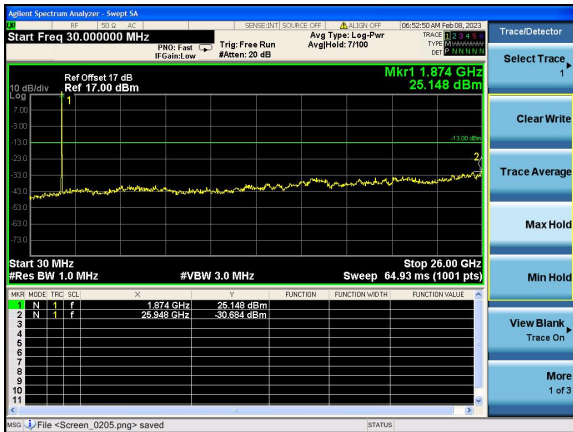

Test Mode: LTE Band 2 / 5MHz /1RB      Test Mode: LTE Band 2 / 5MHz /25RB

Lowest channel

Middle channel

Highest channel

Test Mode: LTE Band 2 / 10MHz /1RB      Test Mode: LTE Band 2 / 10MHz /50RB

Lowest channel

Middle channel

Highest channel

Test Mode: LTE Band 2 / 15MHz /1RB

Test Mode: LTE Band 2 / 15MHz /75RB

Lowest channel

Middle channel

Highest channel

Test Mode: LTE Band 2 / 20MHz /1RB      Test Mode: LTE Band 2 / 20MHz /100RB

Lowest channel

Middle channel

Highest channel

Test Mode: LTE Band 4 / 1.4MHz /1RB      Test Mode: LTE Band 4 / 1.4MHz /6RB

Lowest channel

Middle channel

Highest channel