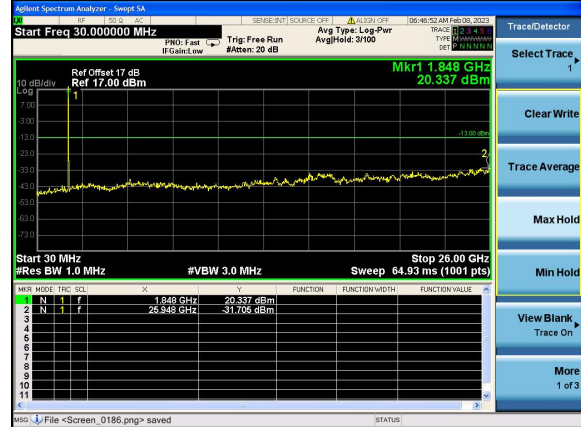

Test Mode: LTE Band 2 / 5MHz /1RB      Test Mode: LTE Band 2 / 5MHz /25RB

Lowest channel

Middle channel

Highest channel

Test Mode: LTE Band 2 / 10MHz /1RB      Test Mode: LTE Band 2 / 10MHz /50RB

Lowest channel

Middle channel

Highest channel

Test Mode: LTE Band 2 / 15MHz /1RB

Test Mode: LTE Band 2 / 15MHz /75RB

Lowest channel

Middle channel

Highest channel

Test Mode: LTE Band 2 / 20MHz /1RB      Test Mode: LTE Band 2 / 20MHz /100RB

Lowest channel

Middle channel

Highest channel

Test Mode: LTE Band 4 / 1.4MHz /1RB      Test Mode: LTE Band 4 / 1.4MHz /6RB

Lowest channel

Middle channel

Highest channel