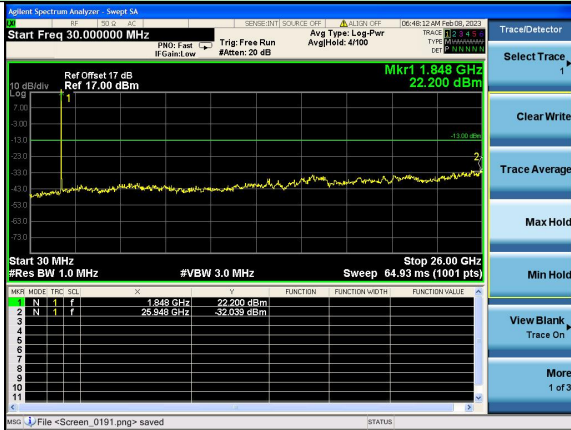

Test Mode: LTE Band 2 / 5MHz /1RB      Test Mode: LTE Band 2 / 5MHz /25RB

Lowest channel

Middle channel

Highest channel

Test Mode: LTE Band 2 / 10MHz /1RB      Test Mode: LTE Band 2 / 10MHz /50RB

Lowest channel

Middle channel

Highest channel

Test Mode: LTE Band 2 / 15MHz /1RB

Test Mode: LTE Band 2 / 15MHz /75RB

Lowest channel

Middle channel

Highest channel

Test Mode: LTE Band 2 / 20MHz /1RB      Test Mode: LTE Band 2 / 20MHz /100RB

Lowest channel

Middle channel

Highest channel

Test Mode: LTE Band 4 / 1.4MHz /1RB      Test Mode: LTE Band 4 / 1.4MHz /6RB

Lowest channel

Middle channel

Highest channel