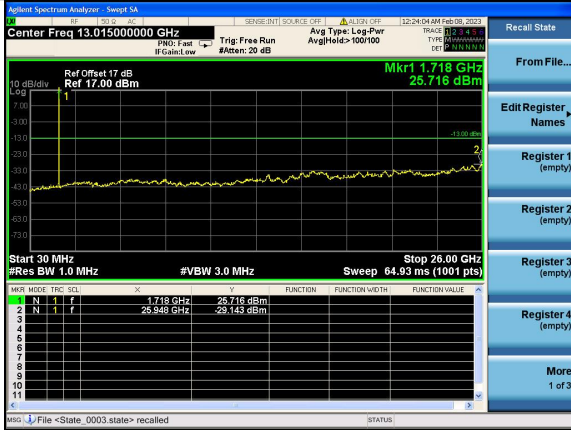

Middle channel

Highest channel

Test Mode: LTE Band 2 / 15MHz /1RB

Test Mode: LTE Band 2 / 15MHz /75RB

Lowest channel

Middle channel

Highest channel

Test Mode: LTE Band 2 / 20MHz /1RB      Test Mode: LTE Band 2 / 20MHz /100RB

Lowest channel

Middle channel

Highest channel

Test Mode: LTE Band 4 / 1.4MHz /1RB      Test Mode: LTE Band 4 / 1.4MHz /6RB

Lowest channel

Middle channel

Highest channel