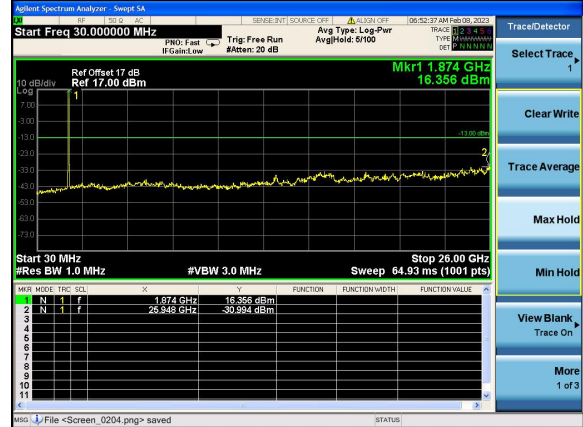

Test Mode: LTE Band 2 / 5MHz /1RB      Test Mode: LTE Band 2 / 5MHz /25RB

Lowest channel

Middle channel

Highest channel

Test Mode: LTE Band 2 / 10MHz /1RB      Test Mode: LTE Band 2 / 10MHz /50RB

Lowest channel

Middle channel

Highest channel

Test Mode: LTE Band 2 / 15MHz /1RB

Test Mode: LTE Band 2 / 15MHz /75RB

Lowest channel

Middle channel

Highest channel

Test Mode: LTE Band 2 / 20MHz /1RB      Test Mode: LTE Band 2 / 20MHz /100RB

Lowest channel

Middle channel

Highest channel

Test Mode: LTE Band 4 / 1.4MHz /1RB      Test Mode: LTE Band 4 / 1.4MHz /6RB

Lowest channel

Middle channel

Highest channel