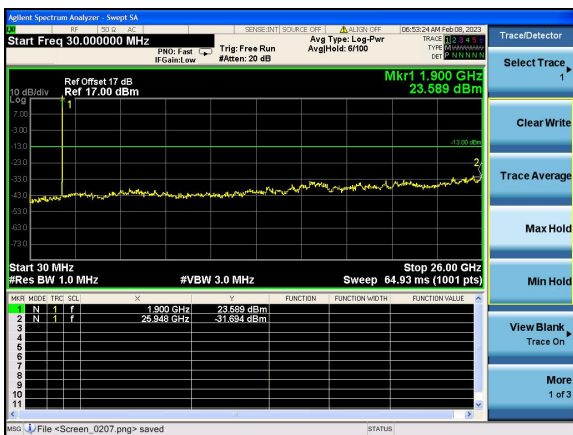

Test Mode: LTE Band 2 / 5MHz /1RB      Test Mode: LTE Band 2 / 5MHz /25RB

Lowest channel

Middle channel

Highest channel

Test Mode: LTE Band 2 / 10MHz /1RB      Test Mode: LTE Band 2 / 10MHz /50RB

Lowest channel

Middle channel

Highest channel

Test Mode: LTE Band 2 / 15MHz /1RB

Test Mode: LTE Band 2 / 15MHz /75RB

Lowest channel

Middle channel

Highest channel

Test Mode: LTE Band 2 / 20MHz /1RB      Test Mode: LTE Band 2 / 20MHz /100RB

Lowest channel

Middle channel

Highest channel

Test Mode: LTE Band 4 / 1.4MHz /1RB      Test Mode: LTE Band 4 / 1.4MHz /6RB

Lowest channel

Middle channel

Highest channel