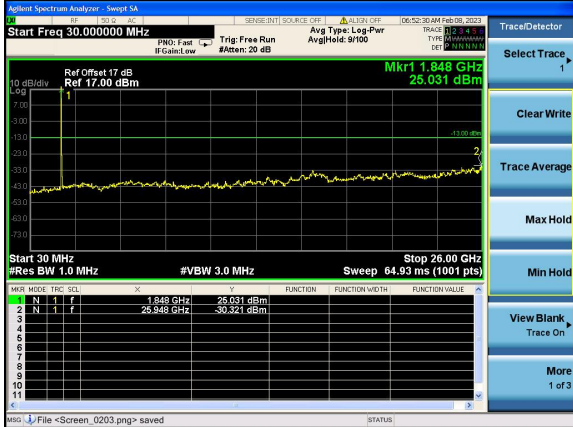

Test Mode: LTE Band 2 / 5MHz /1RB      Test Mode: LTE Band 2 / 5MHz /25RB

Lowest channel

Middle channel

Highest channel

Test Mode: LTE Band 2 / 10MHz /1RB      Test Mode: LTE Band 2 / 10MHz /50RB

Lowest channel

Middle channel

Highest channel

Test Mode: LTE Band 2 / 15MHz /1RB

Test Mode: LTE Band 2 / 15MHz /75RB

Lowest channel

Middle channel

Highest channel

Test Mode: LTE Band 2 / 20MHz /1RB      Test Mode: LTE Band 2 / 20MHz /100RB

Lowest channel

Middle channel

Highest channel

Test Mode: LTE Band 4 / 1.4MHz /1RB      Test Mode: LTE Band 4 / 1.4MHz /6RB

Lowest channel

Middle channel

Highest channel