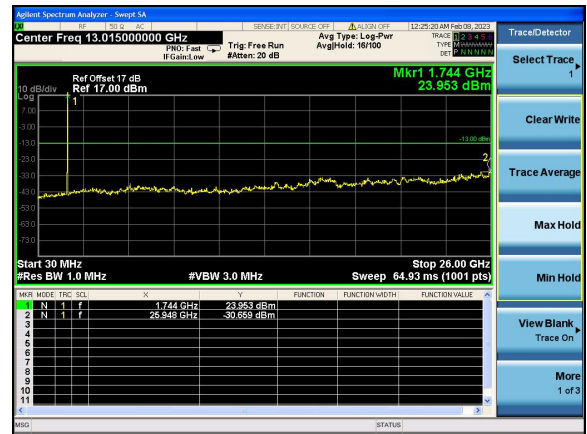

Middle channel

Highest channel

Test Mode: LTE Band 2 / 15MHz /1RB

Test Mode: LTE Band 2 / 15MHz /75RB

Lowest channel

Middle channel

Highest channel

Test Mode: LTE Band 2 / 20MHz /1RB      Test Mode: LTE Band 2 / 20MHz /100RB

Lowest channel

Middle channel

Highest channel

Test Mode: LTE Band 4 / 1.4MHz /1RB      Test Mode: LTE Band 4 / 1.4MHz /6RB

Lowest channel

Middle channel

Highest channel