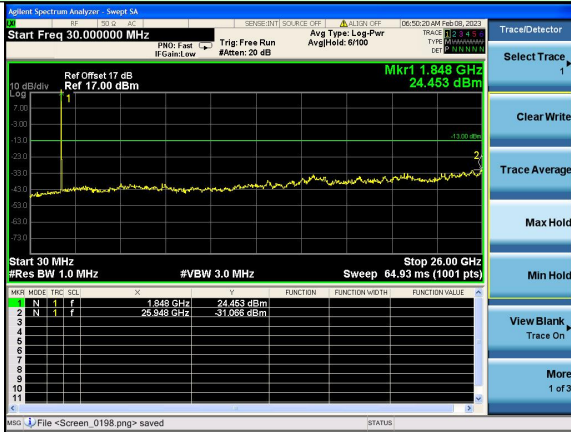

Test Mode: LTE Band 2 / 5MHz /1RB      Test Mode: LTE Band 2 / 5MHz /25RB

Lowest channel

Middle channel

Highest channel

Test Mode: LTE Band 2 / 10MHz /1RB      Test Mode: LTE Band 2 / 10MHz /50RB

Lowest channel

Middle channel

Highest channel

Test Mode: LTE Band 2 / 15MHz /1RB

Test Mode: LTE Band 2 / 15MHz /75RB

Lowest channel

Middle channel

Highest channel

Test Mode: LTE Band 2 / 20MHz /1RB      Test Mode: LTE Band 2 / 20MHz /100RB

Lowest channel

Middle channel

Highest channel

Test Mode: LTE Band 4 / 1.4MHz /1RB      Test Mode: LTE Band 4 / 1.4MHz /6RB

Lowest channel

Middle channel

Highest channel