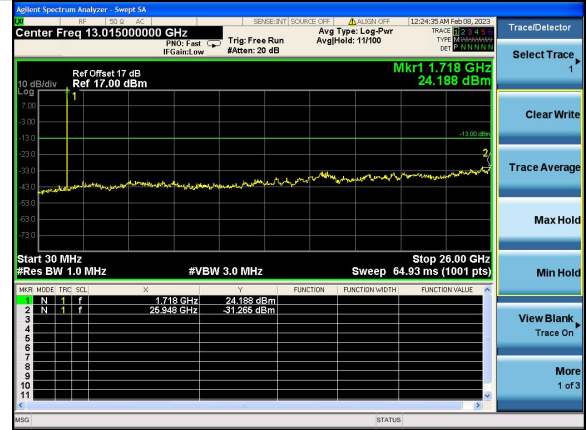

Middle channel

Highest channel

Test Mode: LTE Band 2 / 15MHz /1RB

Test Mode: LTE Band 2 / 15MHz /75RB

Lowest channel

Middle channel

Highest channel

Test Mode: LTE Band 2 / 20MHz /1RB      Test Mode: LTE Band 2 / 20MHz /100RB

Lowest channel

Middle channel

Highest channel

Test Mode: LTE Band 4 / 1.4MHz /1RB      Test Mode: LTE Band 4 / 1.4MHz /6RB

Lowest channel

Middle channel

Highest channel