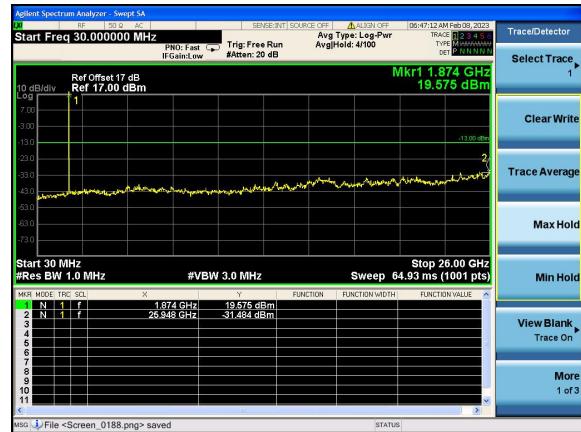

Test Mode: LTE Band 2 / 5MHz /1RB      Test Mode: LTE Band 2 / 5MHz /25RB

Lowest channel

Middle channel

Highest channel

Test Mode: LTE Band 2 / 10MHz /1RB      Test Mode: LTE Band 2 / 10MHz /50RB

Lowest channel

Middle channel

Highest channel

Test Mode: LTE Band 2 / 15MHz /1RB

Test Mode: LTE Band 2 / 15MHz /75RB

Lowest channel

Middle channel

Highest channel

Test Mode: LTE Band 2 / 20MHz /1RB      Test Mode: LTE Band 2 / 20MHz /100RB

Lowest channel

Middle channel

Highest channel

Test Mode: LTE Band 4 / 1.4MHz /1RB      Test Mode: LTE Band 4 / 1.4MHz /6RB

Lowest channel

Middle channel

Highest channel