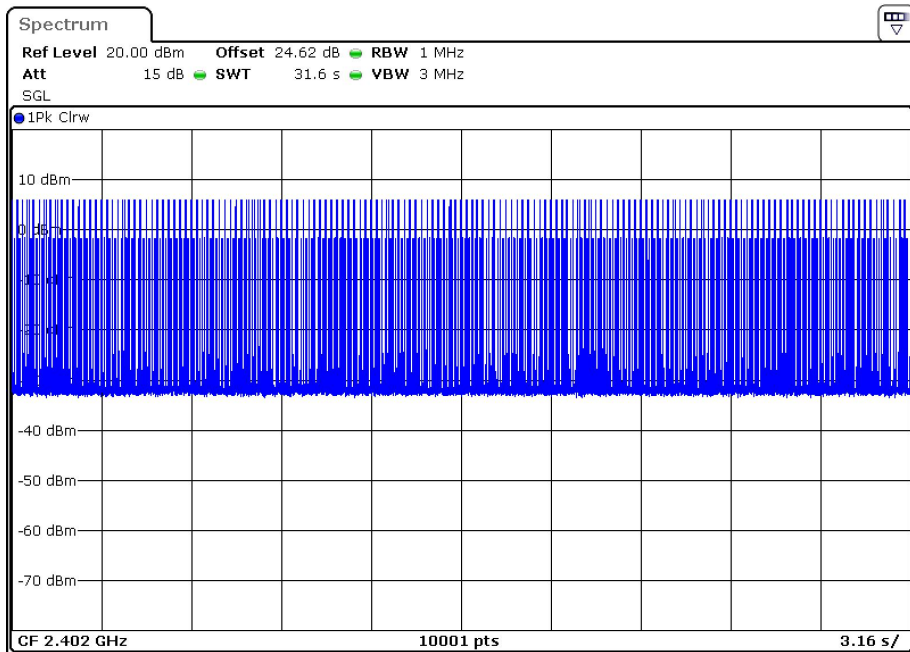

Dwell NVNT 2-DH1 2480MHz Ant1 One Burst

Dwell NVNT 2-DH1 2480MHz Ant1 Accumulated

Dwell NVNT 2-DH3 2441MHz Ant1 One Burst

Dwell NVNT 2-DH3 2441MHz Ant1 Accumulated

Dwell NVNT 2-DH5 2441MHz Ant1 One Burst

Dwell NVNT 2-DH5 2441MHz Ant1 Accumulated

Dwell NVNT 3-DH1 2402MHz Ant1 One Burst

Dwell NVNT 3-DH1 2402MHz Ant1 Accumulated

Dwell NVNT 3-DH1 2441MHz Ant1 One Burst

Dwell NVNT 3-DH1 2441MHz Ant1 Accumulated

Dwell NVNT 3-DH1 2480MHz Ant1 One Burst

Dwell NVNT 3-DH1 2480MHz Ant1 Accumulated