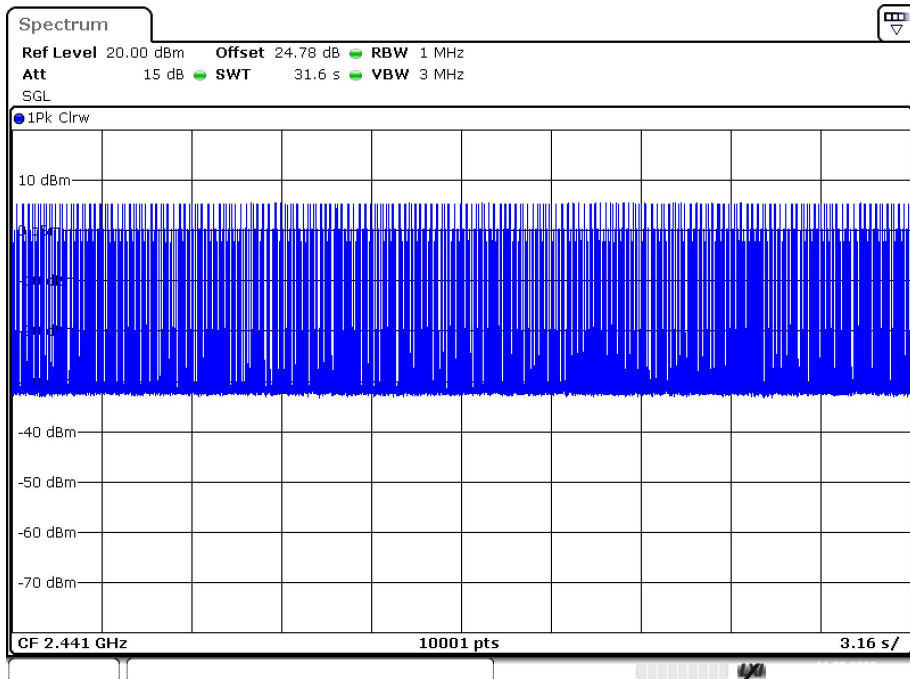

Dwell NVNT 1-DH5 2441MHz Ant1 One Burst

Dwell NVNT 1-DH5 2441MHz Ant1 Accumulated

Dwell NVNT 2-DH1 2402MHz Ant1 One Burst

Dwell NVNT 2-DH1 2402MHz Ant1 Accumulated

Dwell NVNT 2-DH1 2441MHz Ant1 One Burst

Dwell NVNT 2-DH1 2441MHz Ant1 Accumulated

Dwell NVNT 2-DH1 2480MHz Ant1 One Burst

Dwell NVNT 2-DH1 2480MHz Ant1 Accumulated

Dwell NVNT 2-DH3 2441MHz Ant1 One Burst

Dwell NVNT 2-DH3 2441MHz Ant1 Accumulated

Dwell NVNT 2-DH5 2441MHz Ant1 One Burst

Dwell NVNT 2-DH5 2441MHz Ant1 Accumulated