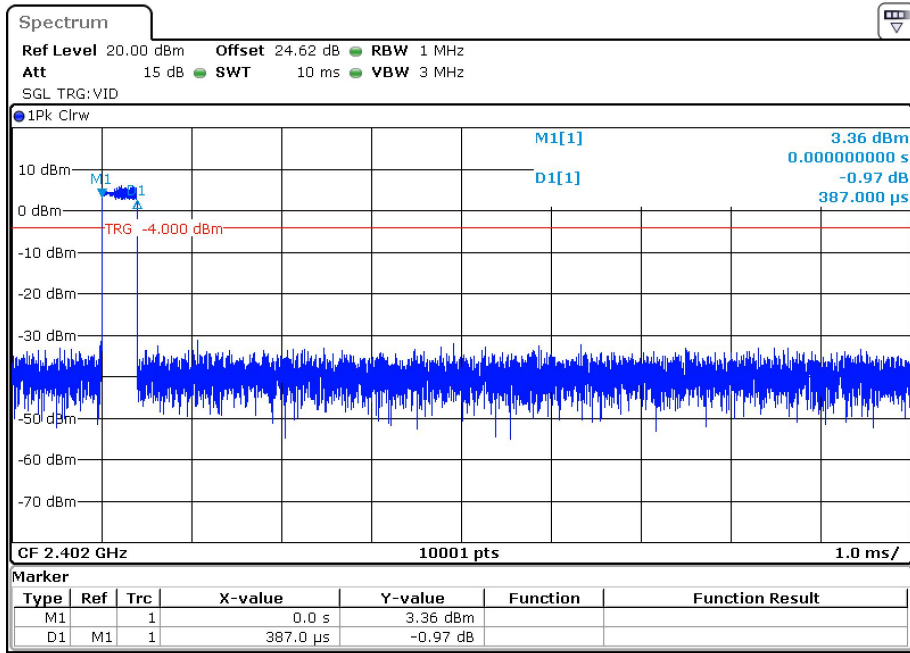

Dwell NVNT 2-DH1 2480MHz Ant1 One Burst

Dwell NVNT 2-DH1 2480MHz Ant1 Accumulated

Dwell NVNT 2-DH3 2441MHz Ant1 One Burst

Dwell NVNT 2-DH3 2441MHz Ant1 Accumulated

Dwell NVNT 2-DH5 2441MHz Ant1 One Burst

Dwell NVNT 2-DH5 2441MHz Ant1 Accumulated

Dwell NVNT 3-DH1 2402MHz Ant1 One Burst

Dwell NVNT 3-DH1 2402MHz Ant1 Accumulated

Dwell NVNT 3-DH1 2441MHz Ant1 One Burst

Dwell NVNT 3-DH1 2441MHz Ant1 Accumulated

Dwell NVNT 3-DH1 2480MHz Ant1 One Burst

Dwell NVNT 3-DH1 2480MHz Ant1 Accumulated