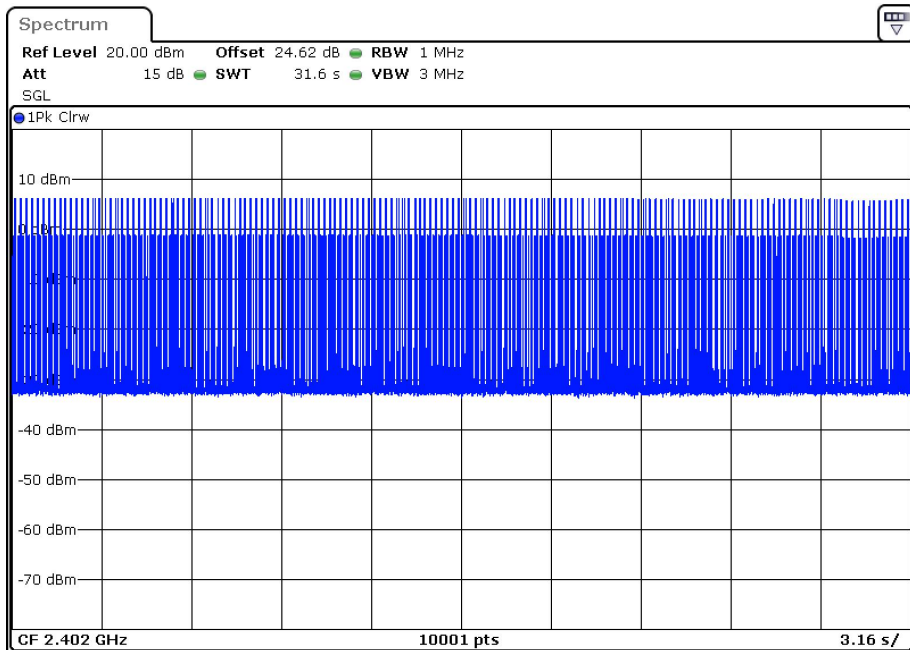

Dwell NVNT 1-DH5 2441MHz Ant1 One Burst

Dwell NVNT 1-DH5 2441MHz Ant1 Accumulated

Dwell NVNT 2-DH1 2402MHz Ant1 One Burst

Dwell NVNT 2-DH1 2402MHz Ant1 Accumulated

Dwell NVNT 2-DH1 2441MHz Ant1 One Burst

Dwell NVNT 2-DH1 2441MHz Ant1 Accumulated

Dwell NVNT 2-DH1 2480MHz Ant1 One Burst

Dwell NVNT 2-DH1 2480MHz Ant1 Accumulated

Dwell NVNT 2-DH3 2441MHz Ant1 One Burst

Dwell NVNT 2-DH3 2441MHz Ant1 Accumulated

Dwell NVNT 2-DH5 2441MHz Ant1 One Burst

Dwell NVNT 2-DH5 2441MHz Ant1 Accumulated