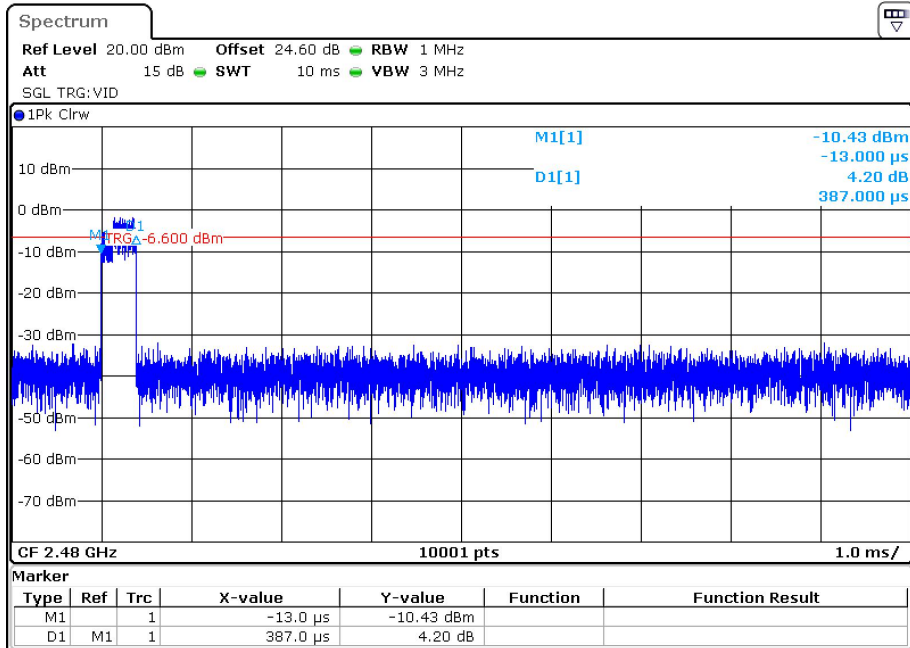

Dwell NVNT 1-DH5 2441MHz Ant1 One Burst

Dwell NVNT 1-DH5 2441MHz Ant1 Accumulated

Dwell NVNT 2-DH1 2402MHz Ant1 One Burst

Dwell NVNT 2-DH1 2402MHz Ant1 Accumulated

Dwell NVNT 2-DH1 2441MHz Ant1 One Burst

Dwell NVNT 2-DH1 2441MHz Ant1 Accumulated

Dwell NVNT 2-DH1 2480MHz Ant1 One Burst

Dwell NVNT 2-DH1 2480MHz Ant1 Accumulated

Dwell NVNT 2-DH3 2441MHz Ant1 One Burst

Dwell NVNT 2-DH3 2441MHz Ant1 Accumulated

Dwell NVNT 2-DH5 2441MHz Ant1 One Burst

Dwell NVNT 2-DH5 2441MHz Ant1 Accumulated