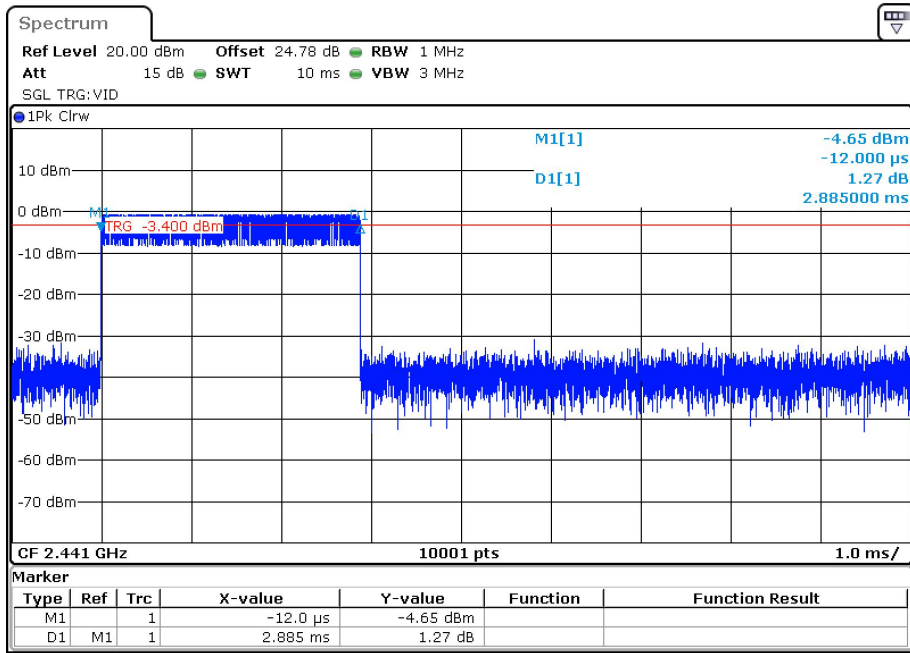

Dwell NVNT 1-DH1 2441MHz Ant1 One Burst

Dwell NVNT 1-DH1 2441MHz Ant1 Accumulated

Dwell NVNT 1-DH1 2480MHz Ant1 One Burst

Dwell NVNT 1-DH1 2480MHz Ant1 Accumulated

Dwell NVNT 1-DH3 2441MHz Ant1 One Burst

Dwell NVNT 1-DH3 2441MHz Ant1 Accumulated

Dwell NVNT 1-DH5 2441MHz Ant1 One Burst

Dwell NVNT 1-DH5 2441MHz Ant1 Accumulated

Dwell NVNT 2-DH1 2402MHz Ant1 One Burst

Dwell NVNT 2-DH1 2402MHz Ant1 Accumulated

Dwell NVNT 2-DH1 2441MHz Ant1 One Burst

Dwell NVNT 2-DH1 2441MHz Ant1 Accumulated