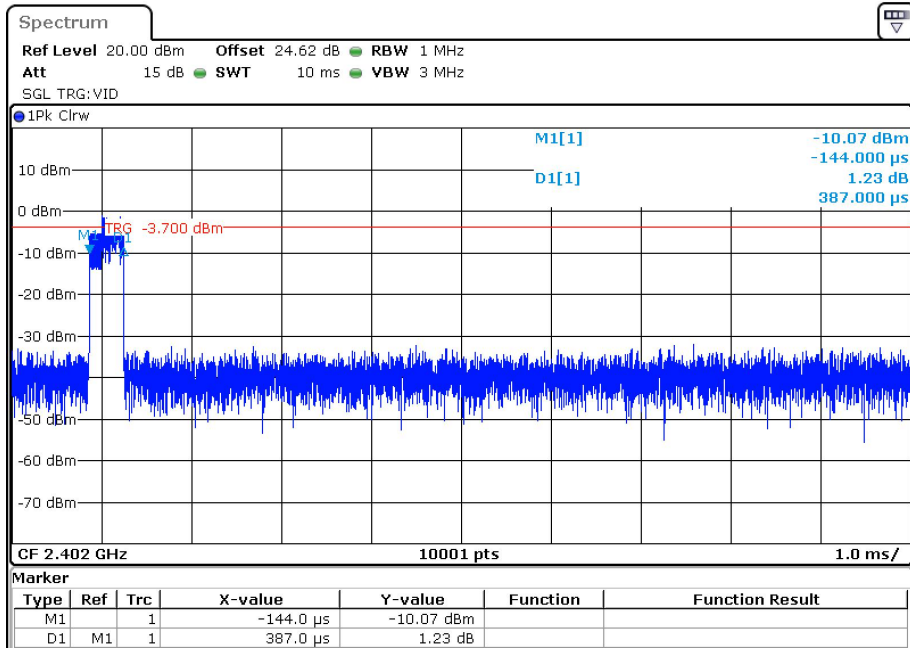

Dwell NVNT 1-DH1 2441MHz Ant1 One Burst

Dwell NVNT 1-DH1 2441MHz Ant1 Accumulated

Dwell NVNT 1-DH1 2480MHz Ant1 One Burst

Dwell NVNT 1-DH1 2480MHz Ant1 Accumulated

Dwell NVNT 1-DH3 2441MHz Ant1 One Burst

Dwell NVNT 1-DH3 2441MHz Ant1 Accumulated

Dwell NVNT 1-DH5 2441MHz Ant1 One Burst

Dwell NVNT 1-DH5 2441MHz Ant1 Accumulated

Dwell NVNT 2-DH1 2402MHz Ant1 One Burst

Dwell NVNT 2-DH1 2402MHz Ant1 Accumulated

Dwell NVNT 2-DH1 2441MHz Ant1 One Burst

Dwell NVNT 2-DH1 2441MHz Ant1 Accumulated