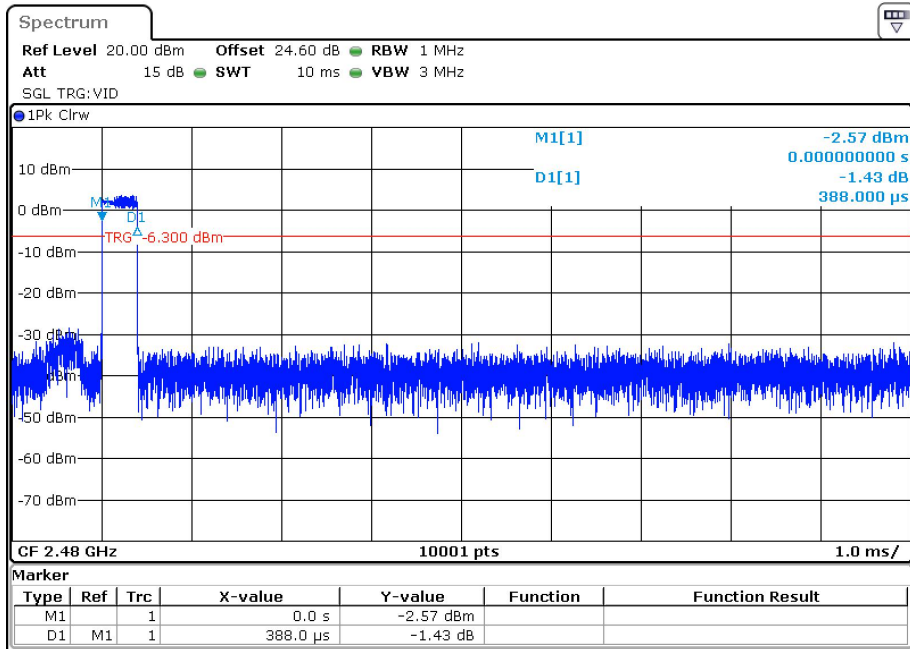

Dwell NVNT 3-DH1 2402MHz Ant1 One Burst

Dwell NVNT 3-DH1 2402MHz Ant1 Accumulated

Dwell NVNT 3-DH1 2441MHz Ant1 One Burst

Dwell NVNT 3-DH1 2441MHz Ant1 Accumulated

Dwell NVNT 3-DH1 2480MHz Ant1 One Burst

Dwell NVNT 3-DH1 2480MHz Ant1 Accumulated