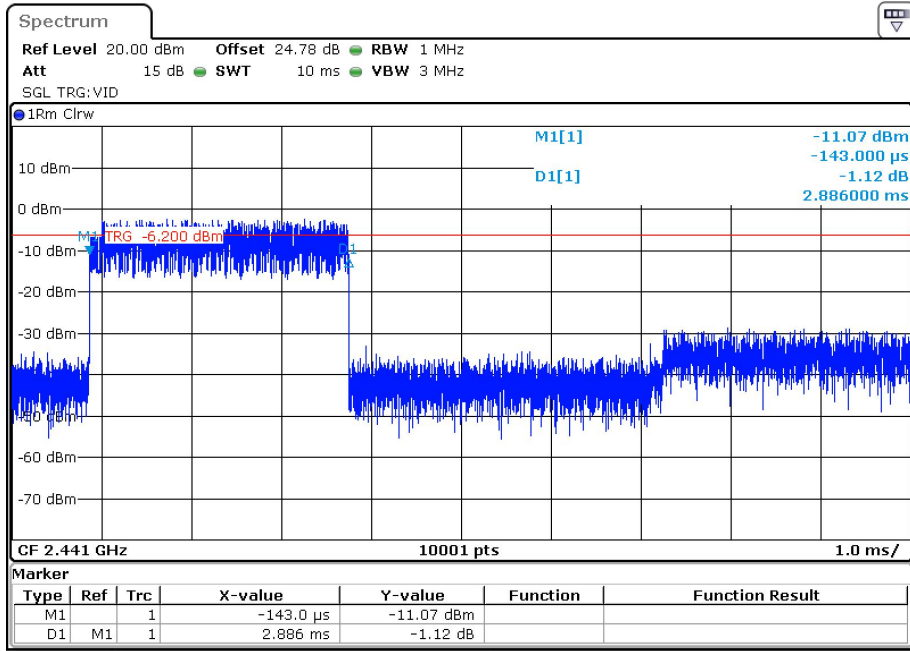

Dwell NVNT 2-DH1 2480MHz Ant1 One Burst

Dwell NVNT 2-DH1 2480MHz Ant1 Accumulated

Dwell NVNT 2-DH3 2441MHz Ant1 One Burst

Dwell NVNT 2-DH3 2441MHz Ant1 Accumulated

Dwell NVNT 2-DH5 2441MHz Ant1 One Burst

Dwell NVNT 2-DH5 2441MHz Ant1 Accumulated

Dwell NVNT 3-DH1 2402MHz Ant1 One Burst

Dwell NVNT 3-DH1 2402MHz Ant1 Accumulated

Dwell NVNT 3-DH1 2441MHz Ant1 One Burst

Dwell NVNT 3-DH1 2441MHz Ant1 Accumulated

Dwell NVNT 3-DH1 2480MHz Ant1 One Burst

Dwell NVNT 3-DH1 2480MHz Ant1 Accumulated