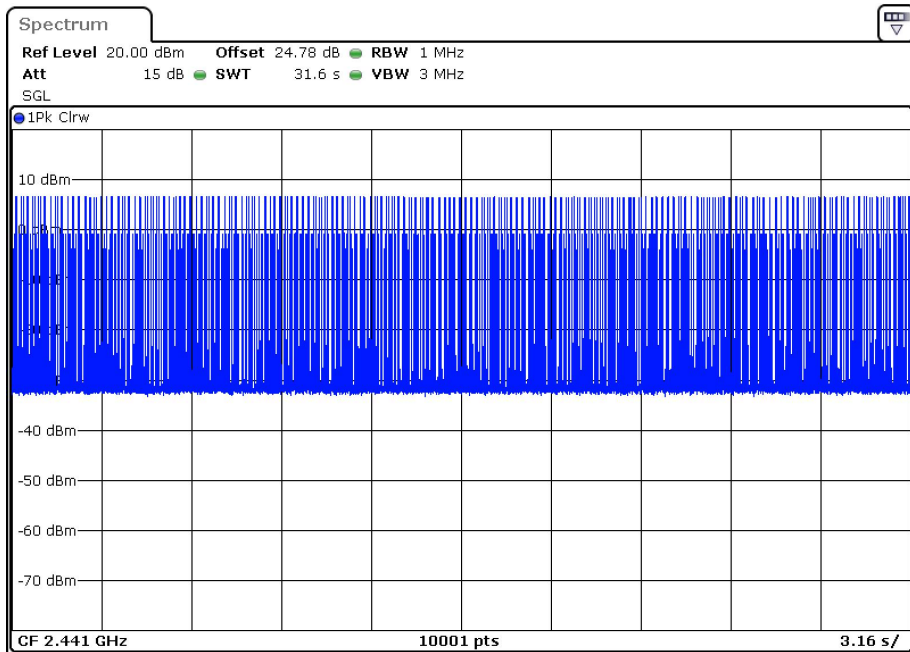

Dwell NVNT 1-DH1 2441MHz Ant1 One Burst

Dwell NVNT 1-DH1 2441MHz Ant1 Accumulated

Dwell NVNT 1-DH1 2480MHz Ant1 One Burst

Dwell NVNT 1-DH1 2480MHz Ant1 Accumulated

Dwell NVNT 1-DH3 2441MHz Ant1 One Burst

Dwell NVNT 1-DH3 2441MHz Ant1 Accumulated

Dwell NVNT 1-DH5 2441MHz Ant1 One Burst

Dwell NVNT 1-DH5 2441MHz Ant1 Accumulated

Dwell NVNT 2-DH1 2402MHz Ant1 One Burst

Dwell NVNT 2-DH1 2402MHz Ant1 Accumulated

Dwell NVNT 2-DH1 2441MHz Ant1 One Burst

Dwell NVNT 2-DH1 2441MHz Ant1 Accumulated