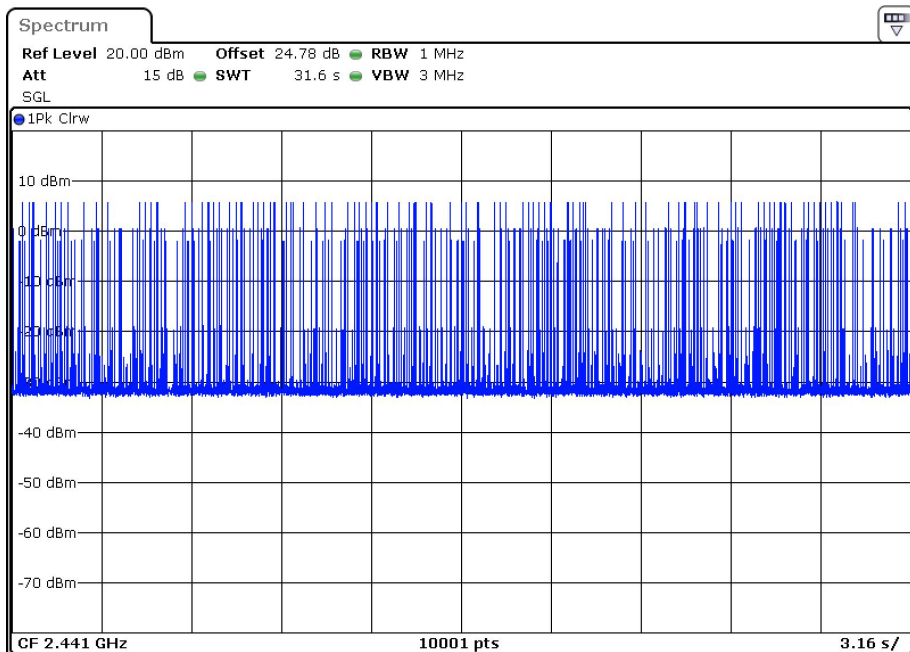

Dwell NVNT 2-DH1 2480MHz Ant1 One Burst

Dwell NVNT 2-DH1 2480MHz Ant1 Accumulated

Dwell NVNT 2-DH3 2441MHz Ant1 One Burst

Dwell NVNT 2-DH3 2441MHz Ant1 Accumulated

Dwell NVNT 2-DH5 2441MHz Ant1 One Burst

Dwell NVNT 2-DH5 2441MHz Ant1 Accumulated

Dwell NVNT 3-DH1 2402MHz Ant1 One Burst

Dwell NVNT 3-DH1 2402MHz Ant1 Accumulated

Dwell NVNT 3-DH1 2441MHz Ant1 One Burst

Dwell NVNT 3-DH1 2441MHz Ant1 Accumulated

Dwell NVNT 3-DH1 2480MHz Ant1 One Burst

Dwell NVNT 3-DH1 2480MHz Ant1 Accumulated