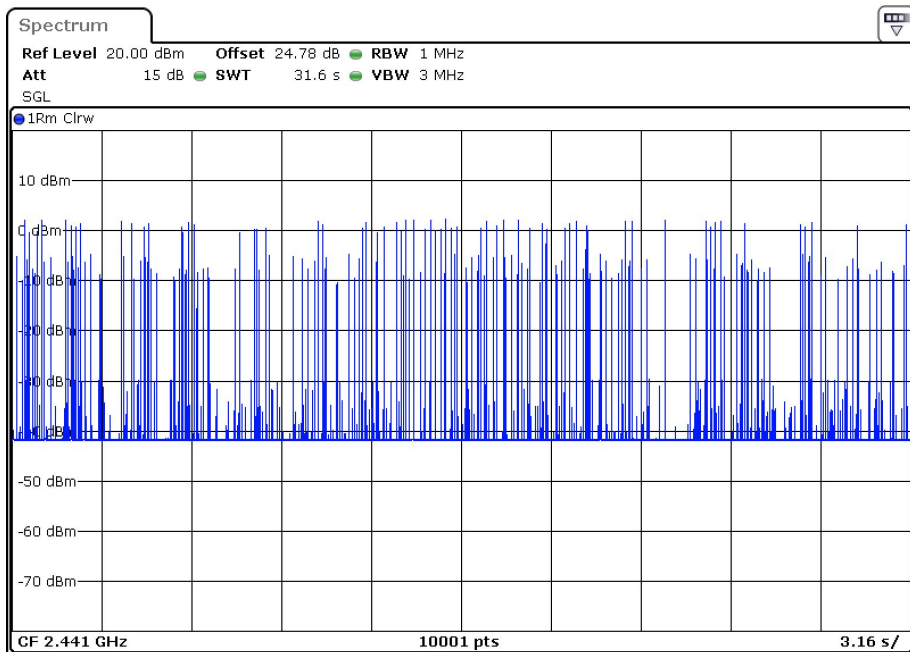

Dwell NVNT 2-DH1 2480MHz Ant1 One Burst

Dwell NVNT 2-DH1 2480MHz Ant1 Accumulated

Dwell NVNT 2-DH3 2441MHz Ant1 One Burst

Dwell NVNT 2-DH3 2441MHz Ant1 Accumulated

Dwell NVNT 2-DH5 2441MHz Ant1 One Burst

Dwell NVNT 2-DH5 2441MHz Ant1 Accumulated

Dwell NVNT 3-DH1 2402MHz Ant1 One Burst

Dwell NVNT 3-DH1 2402MHz Ant1 Accumulated

Dwell NVNT 3-DH1 2441MHz Ant1 One Burst

Dwell NVNT 3-DH1 2441MHz Ant1 Accumulated

Dwell NVNT 3-DH1 2480MHz Ant1 One Burst

Dwell NVNT 3-DH1 2480MHz Ant1 Accumulated