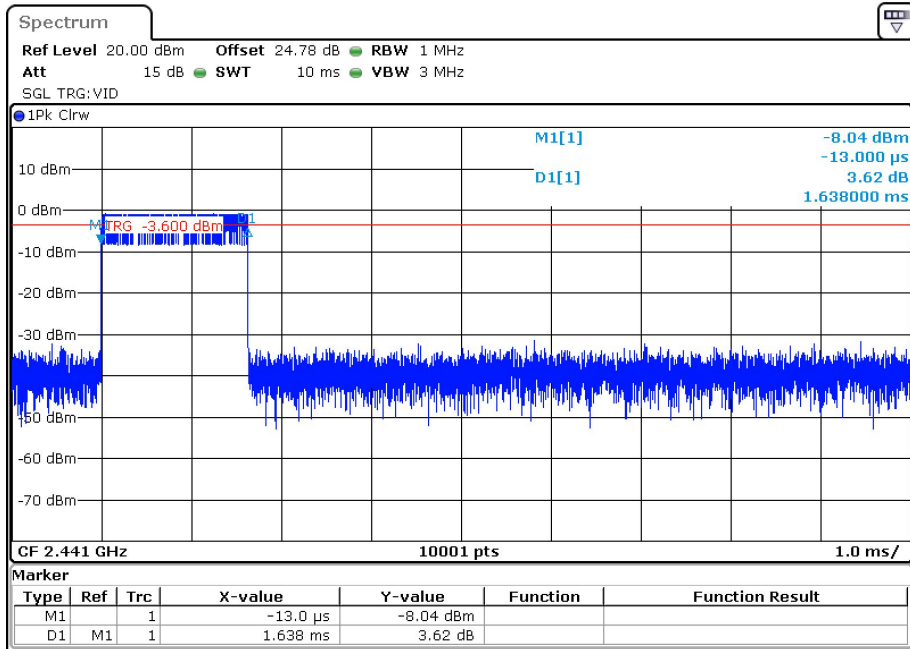

Dwell NVNT 1-DH1 2441MHz Ant1 One Burst

Dwell NVNT 1-DH1 2441MHz Ant1 Accumulated

Dwell NVNT 1-DH1 2480MHz Ant1 One Burst

Dwell NVNT 1-DH1 2480MHz Ant1 Accumulated

Dwell NVNT 1-DH3 2441MHz Ant1 One Burst

Dwell NVNT 1-DH3 2441MHz Ant1 Accumulated

Dwell NVNT 1-DH5 2441MHz Ant1 One Burst

Dwell NVNT 1-DH5 2441MHz Ant1 Accumulated

Dwell NVNT 2-DH1 2402MHz Ant1 One Burst

Dwell NVNT 2-DH1 2402MHz Ant1 Accumulated

Dwell NVNT 2-DH1 2441MHz Ant1 One Burst

Dwell NVNT 2-DH1 2441MHz Ant1 Accumulated