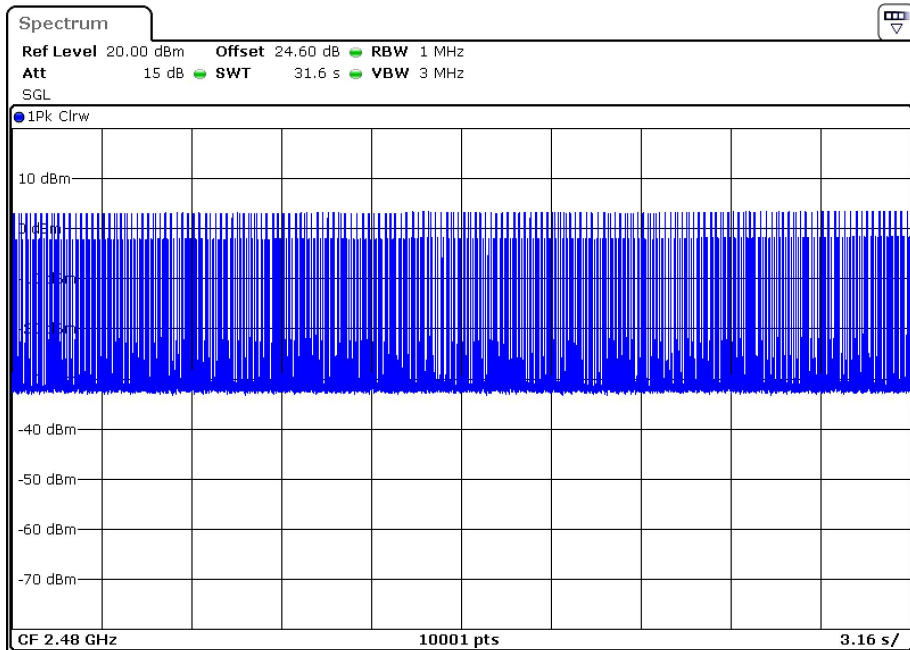

Dwell NVNT 1-DH5 2441MHz Ant1 One Burst

Dwell NVNT 1-DH5 2441MHz Ant1 Accumulated

Dwell NVNT 2-DH1 2402MHz Ant1 One Burst

Dwell NVNT 2-DH1 2402MHz Ant1 Accumulated

Dwell NVNT 2-DH1 2441MHz Ant1 One Burst

Dwell NVNT 2-DH1 2441MHz Ant1 Accumulated

Dwell NVNT 2-DH1 2480MHz Ant1 One Burst

Dwell NVNT 2-DH1 2480MHz Ant1 Accumulated

Dwell NVNT 2-DH3 2441MHz Ant1 One Burst

Dwell NVNT 2-DH3 2441MHz Ant1 Accumulated

Dwell NVNT 2-DH5 2441MHz Ant1 One Burst

Dwell NVNT 2-DH5 2441MHz Ant1 Accumulated