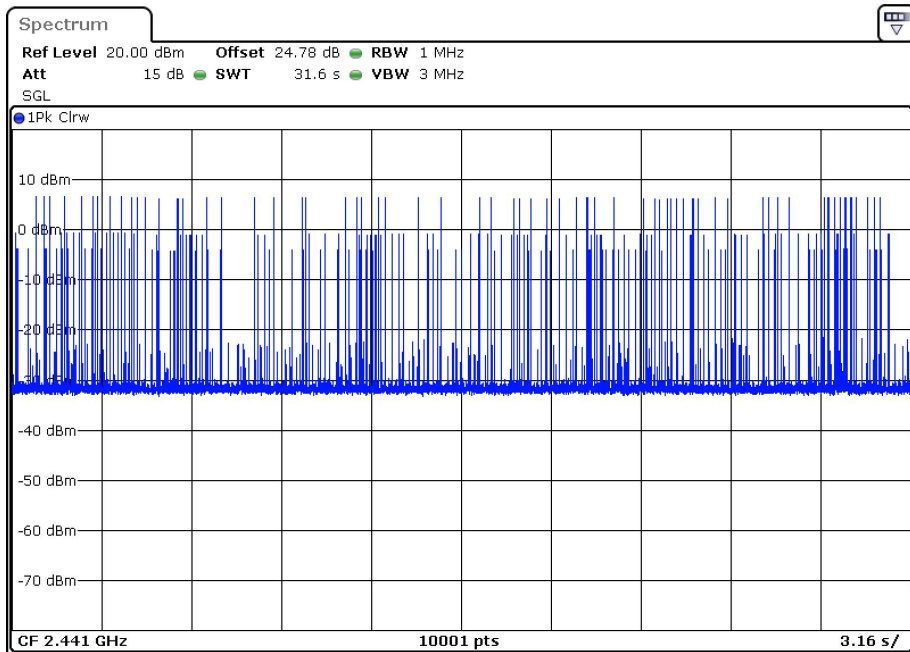

Dwell NVNT 1-DH1 2441MHz Ant1 One Burst

Dwell NVNT 1-DH1 2441MHz Ant1 Accumulated

Dwell NVNT 1-DH1 2480MHz Ant1 One Burst

Dwell NVNT 1-DH1 2480MHz Ant1 Accumulated

Dwell NVNT 1-DH3 2441MHz Ant1 One Burst

Dwell NVNT 1-DH3 2441MHz Ant1 Accumulated

Dwell NVNT 1-DH5 2441MHz Ant1 One Burst

Dwell NVNT 1-DH5 2441MHz Ant1 Accumulated

Dwell NVNT 2-DH1 2402MHz Ant1 One Burst

Dwell NVNT 2-DH1 2402MHz Ant1 Accumulated

Dwell NVNT 2-DH1 2441MHz Ant1 One Burst

Dwell NVNT 2-DH1 2441MHz Ant1 Accumulated