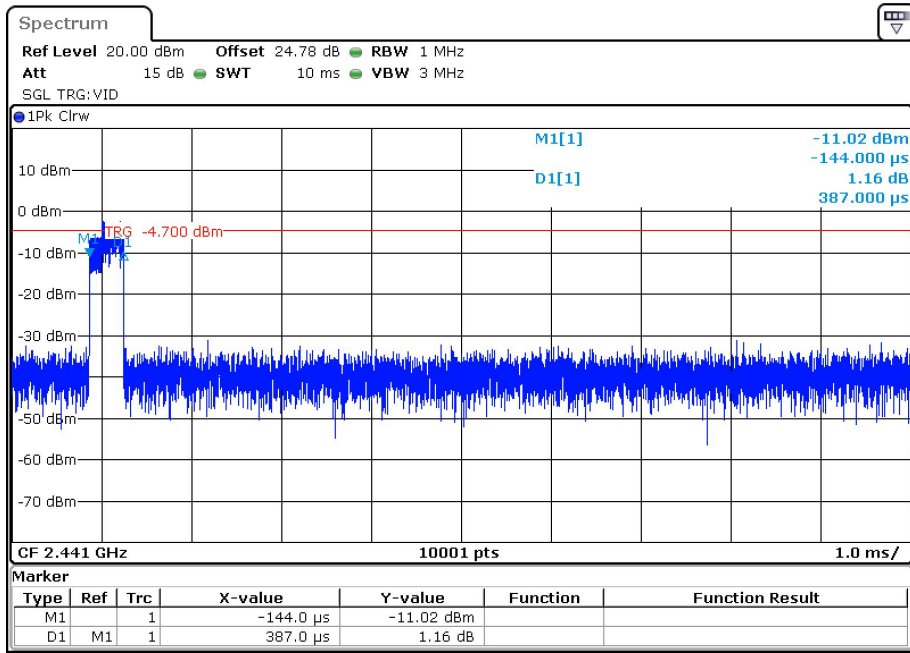

Dwell NVNT 1-DH5 2441MHz Ant1 One Burst

Dwell NVNT 1-DH5 2441MHz Ant1 Accumulated

Dwell NVNT 2-DH1 2402MHz Ant1 One Burst

Dwell NVNT 2-DH1 2402MHz Ant1 Accumulated

Dwell NVNT 2-DH1 2441MHz Ant1 One Burst

Dwell NVNT 2-DH1 2441MHz Ant1 Accumulated

Dwell NVNT 2-DH1 2480MHz Ant1 One Burst

Dwell NVNT 2-DH1 2480MHz Ant1 Accumulated

Dwell NVNT 2-DH3 2441MHz Ant1 One Burst

Dwell NVNT 2-DH3 2441MHz Ant1 Accumulated

Dwell NVNT 2-DH5 2441MHz Ant1 One Burst

Dwell NVNT 2-DH5 2441MHz Ant1 Accumulated