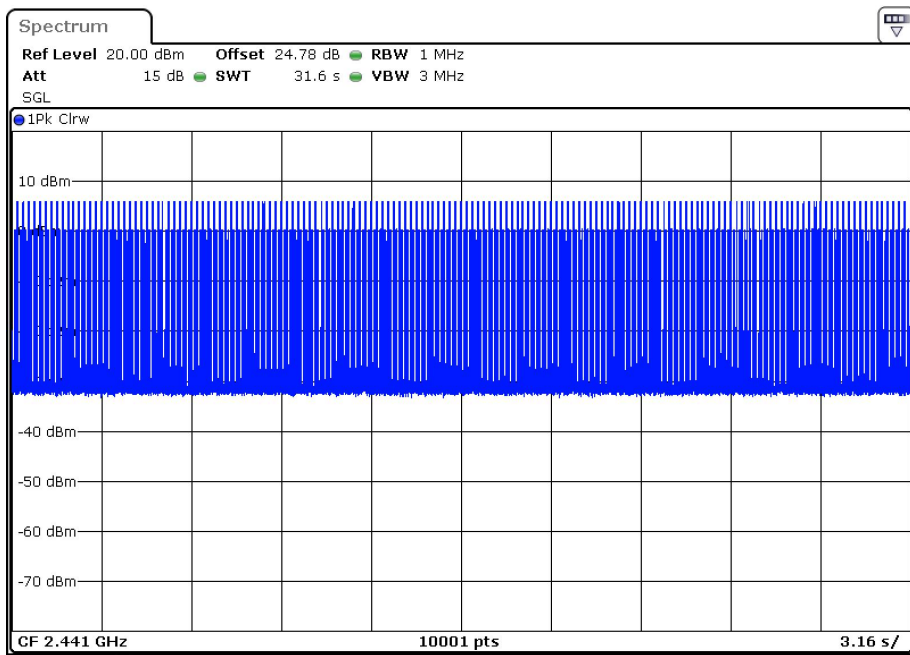

Dwell NVNT 3-DH1 2402MHz Ant1 One Burst

Dwell NVNT 3-DH1 2402MHz Ant1 Accumulated

Dwell NVNT 3-DH1 2441MHz Ant1 One Burst

Dwell NVNT 3-DH1 2441MHz Ant1 Accumulated

Dwell NVNT 3-DH1 2480MHz Ant1 One Burst

Dwell NVNT 3-DH1 2480MHz Ant1 Accumulated