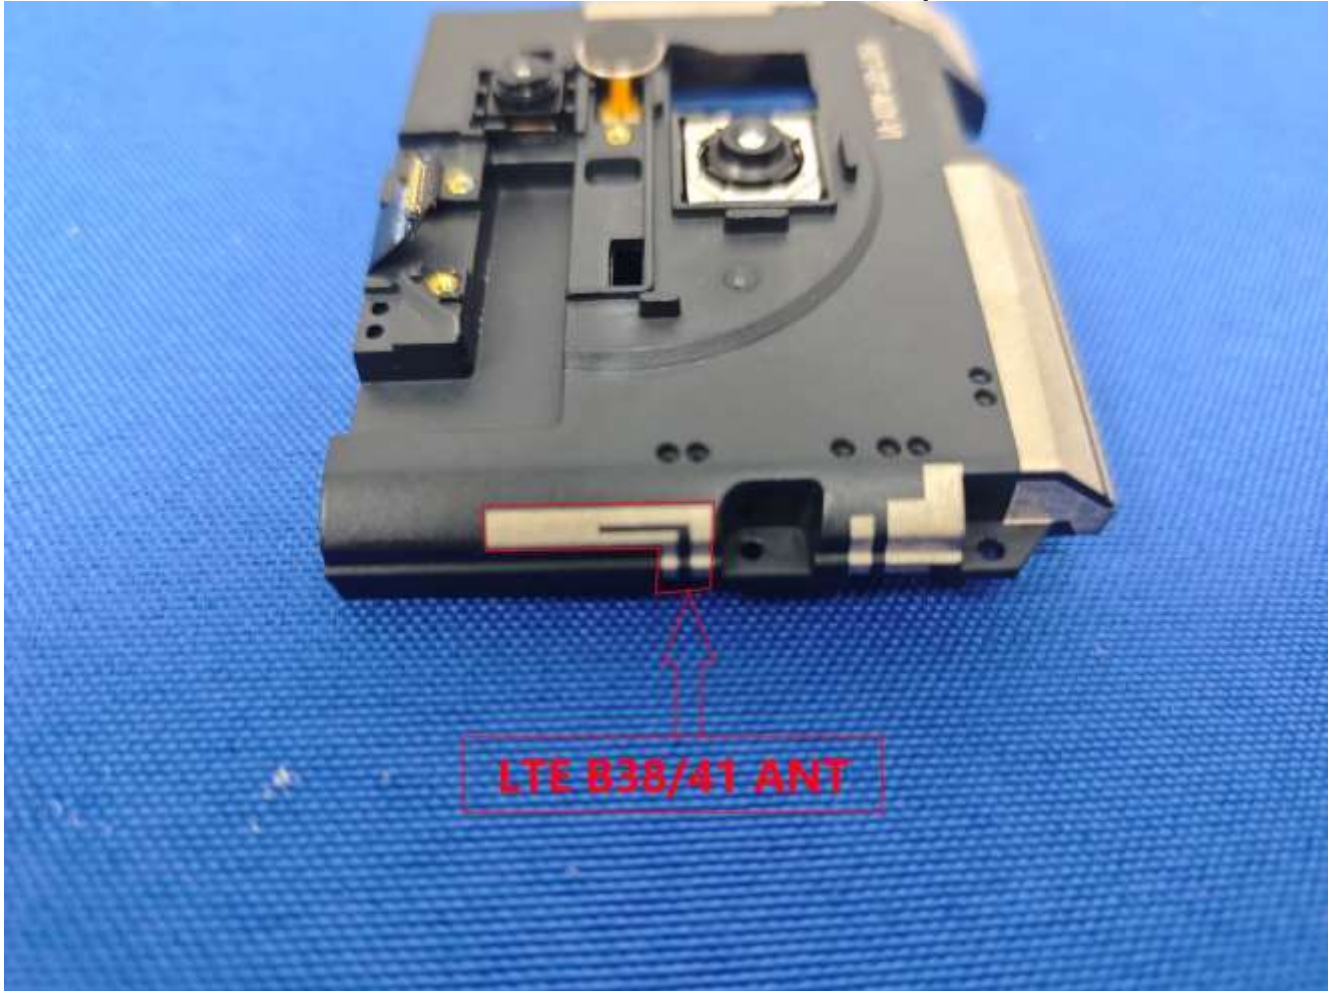

EUT Photos (Model: Fire 7 Pro)

EUT Antenna Locations

SAR Test Setup Photos

Head

Right Cheek

Right Tilted

Left Cheek

Left Tilted

Body

Front side (10mm)

Back side(10mm)

Left side(10mm)

Right side(10mm)

Top side(10mm)

Bottom side(10mm)