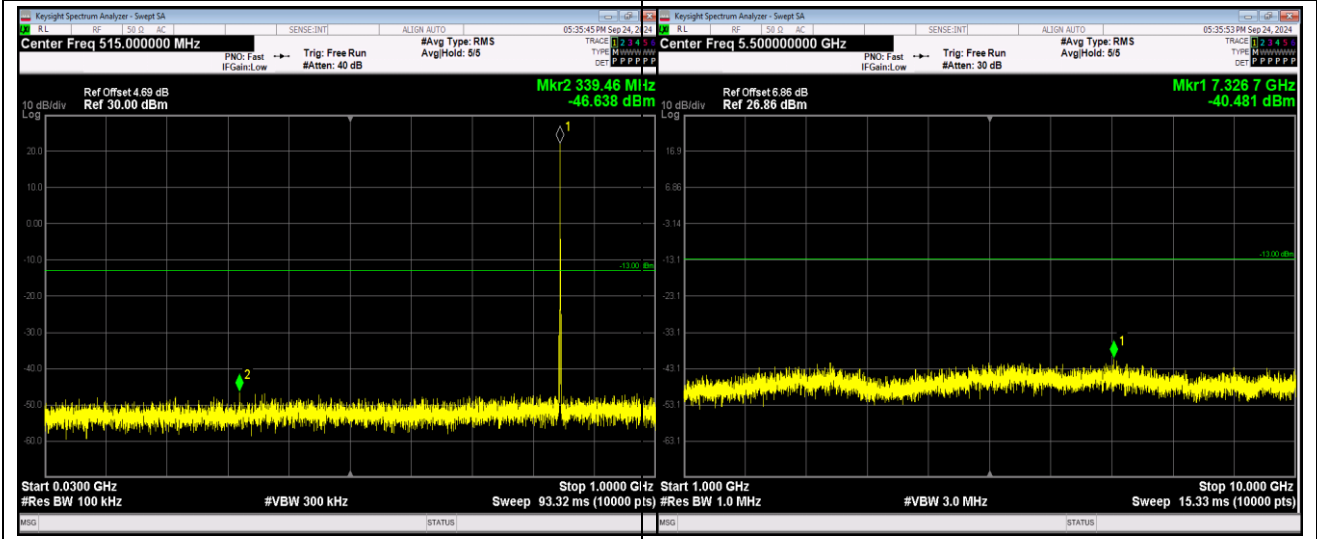

Band5-1.4MHz-16QAM-20643-1RB#0-Range1:30~1000MHz

Band5-1.4MHz-16QAM-20643-1RB#0-Range2:1000~10000MHz