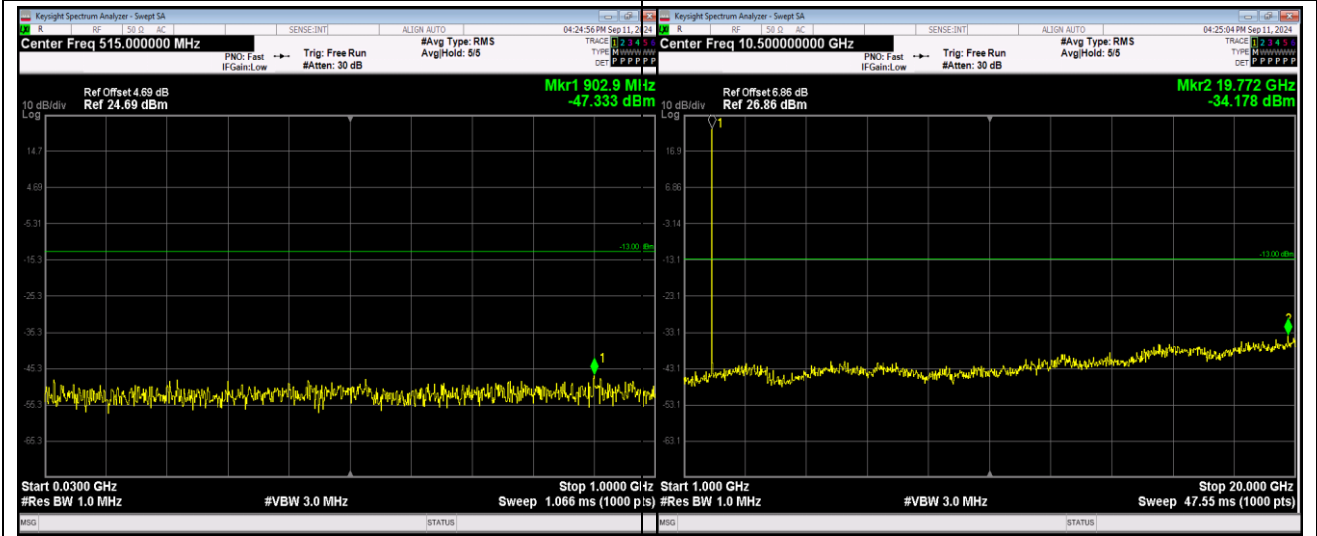

Band2-1.4MHz-16QAM-18900-1RB#0-Range1:30~1000MHz

Band2-1.4MHz-16QAM-18900-1RB#0-Range2:1000~20000MHz