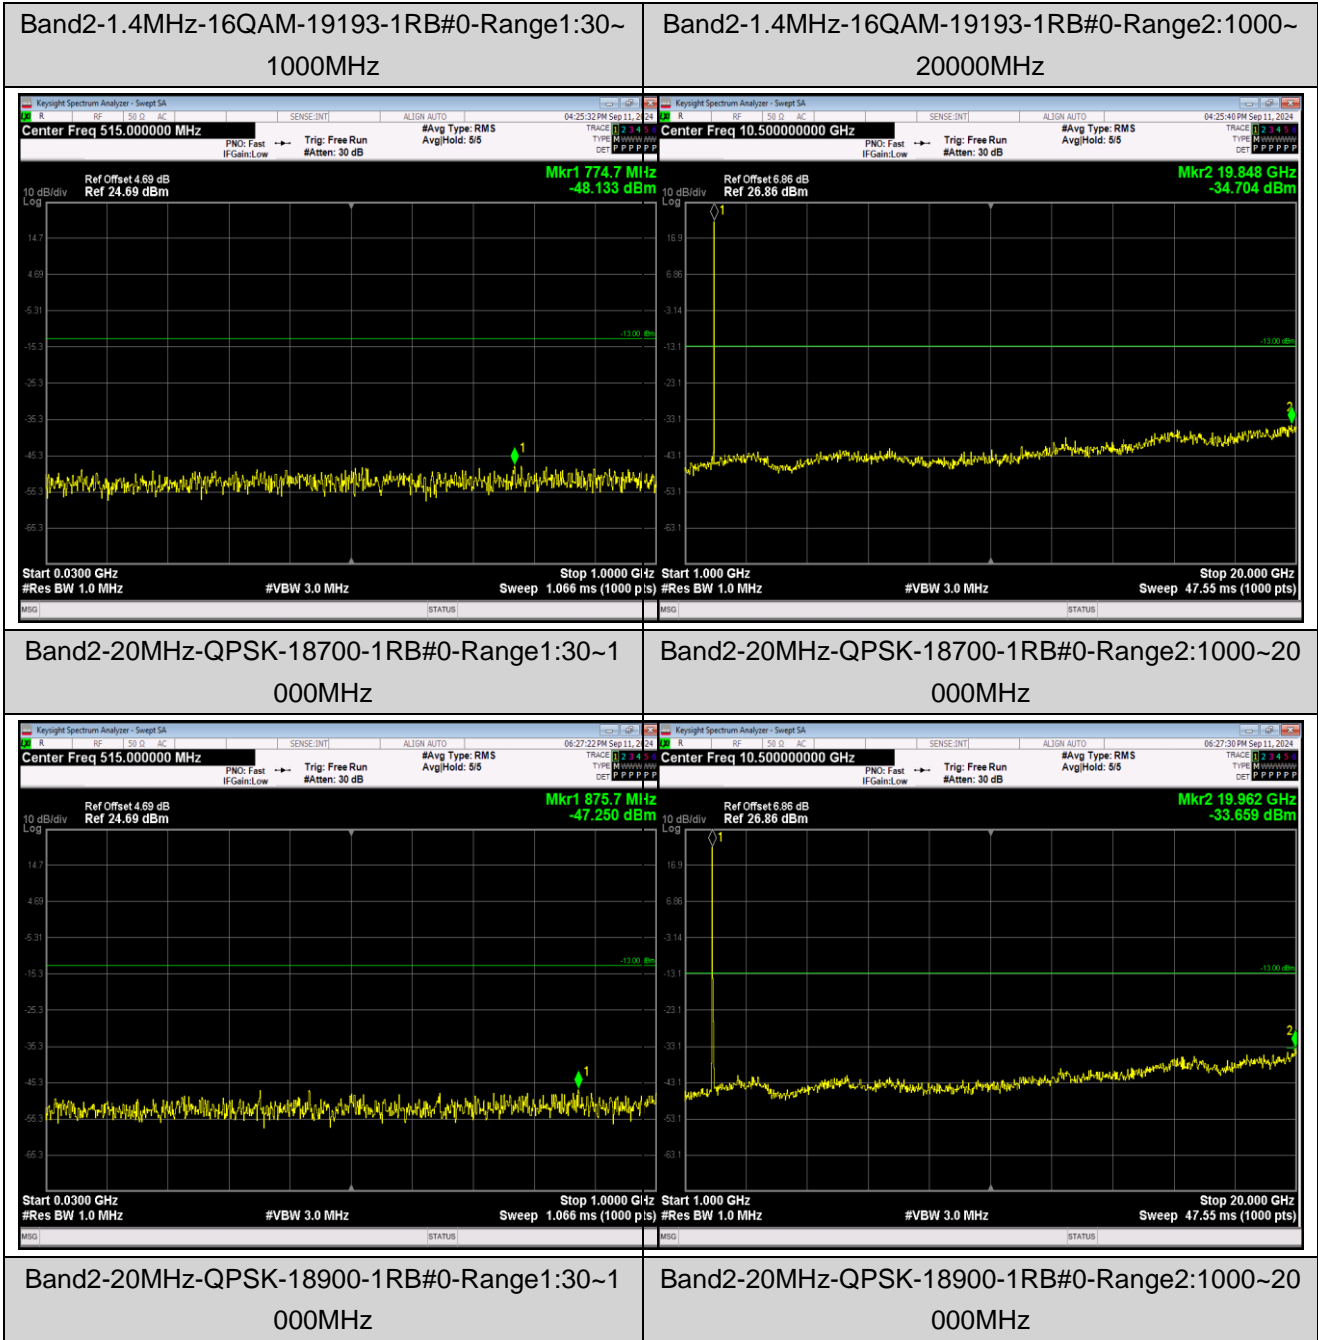

Remark: All bandwidth and all modulation had been tested, but only the worst case data displayed in this report.

Test Graphs

Band2-1.4MHz-16QAM-18607-1RB#0-Range1:30~1000MHz

Band2-1.4MHz-16QAM-18607-1RB#0-Range2:1000~20000MHz

Band2-1.4MHz-16QAM-18900-1RB#0-Range1:30~1000MHz

Band2-1.4MHz-16QAM-18900-1RB#0-Range2:1000~20000MHz

Band2-20MHz-QPSK-19100-1RB#0-Range1:30~1000MHz

Band2-20MHz-QPSK-19100-1RB#0-Range2:1000~20000MHz

Band2-20MHz-16QAM-18700-1RB#0-Range1:30~1000MHz