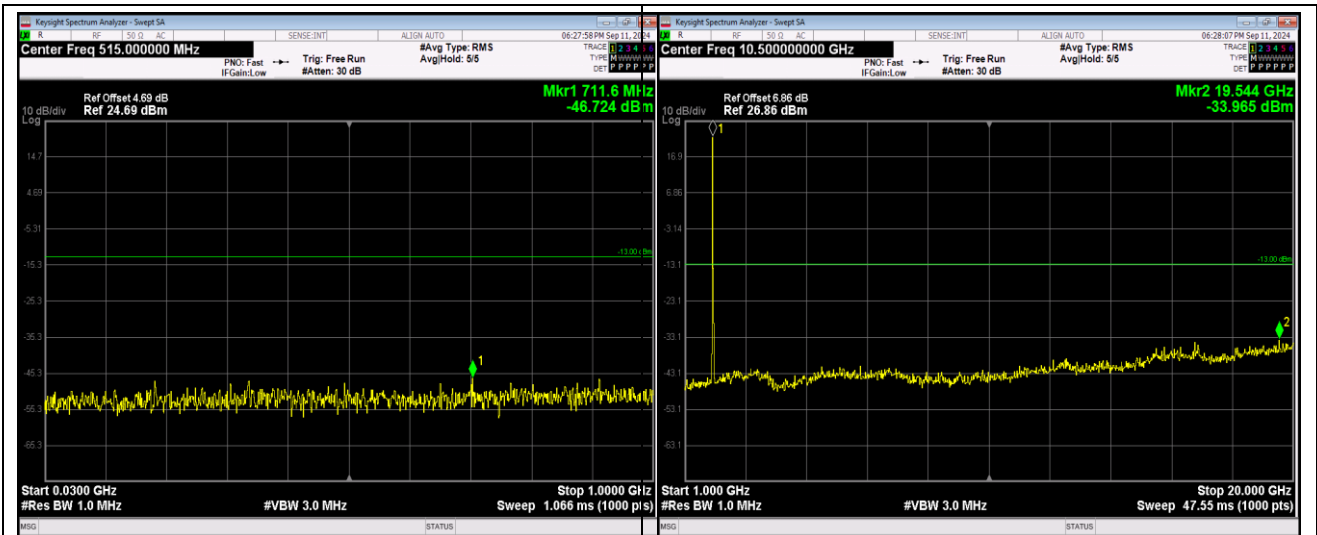

Band2-20MHz-QPSK-19100-1RB#0-Range2:1000~20000MHz

Band2-20MHz-QPSK-19100-1RB#0-Range1:30~1000MHz