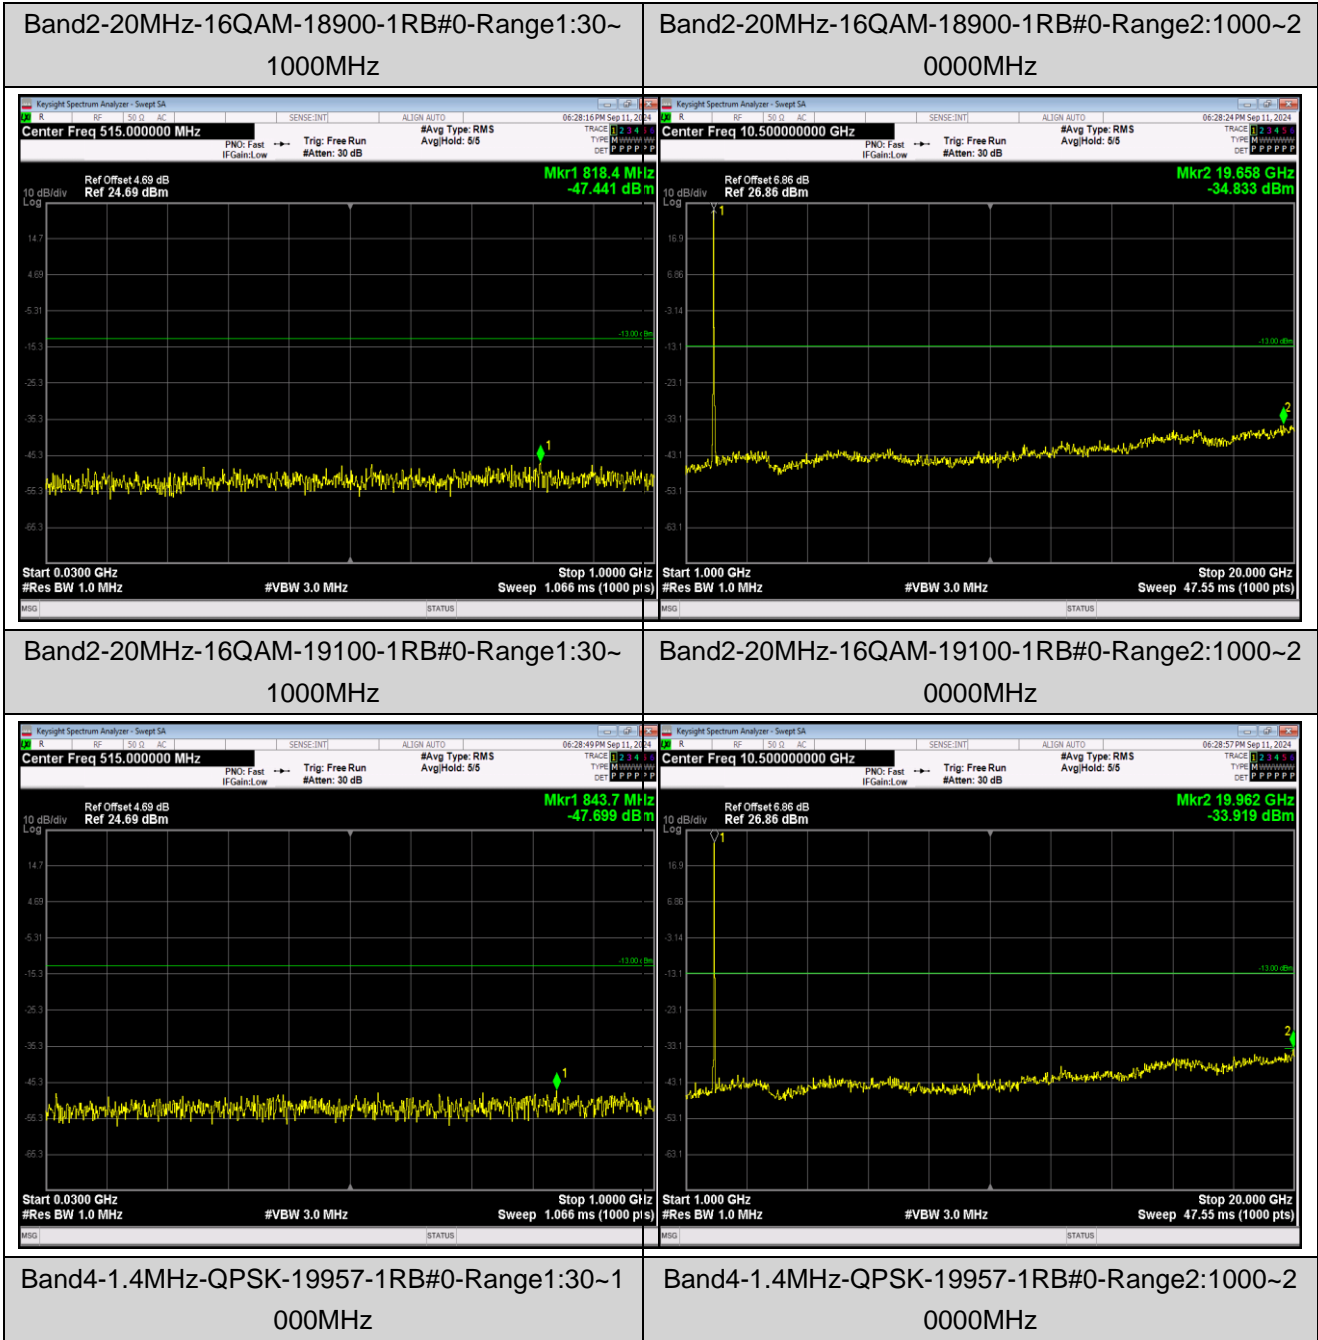

Remark: All bandwidth and all modulation had been tested, but only the worst case data displayed in this report.

Test Graphs

Band2-1.4MHz-16QAM-18607-1RB#0-Range1:30~1000MHz

Band2-1.4MHz-16QAM-18607-1RB#0-Range2:1000~20000MHz

Band2-1.4MHz-16QAM-18900-1RB#0-Range1:30~1000MHz

Band2-1.4MHz-16QAM-18900-1RB#0-Range2:1000~20000MHz

Band2-20MHz-QPSK-19100-1RB#0-Range1:30~1000MHz

Band2-20MHz-QPSK-19100-1RB#0-Range2:1000~20000MHz

Band2-20MHz-16QAM-18700-1RB#0-Range1:30~1000MHz

Band2-20MHz-16QAM-18700-1RB#0-Range2:1000~20000MHz

Band4-1.4MHz-QPSK-20175-1RB#0-Range1:30~1000MHz

Band4-1.4MHz-QPSK-20175-1RB#0-Range2:1000~20000MHz

Band4-1.4MHz-QPSK-20393-1RB#0-Range1:30~1000MHz

Band4-1.4MHz-QPSK-20393-1RB#0-Range2:1000~20000MHz