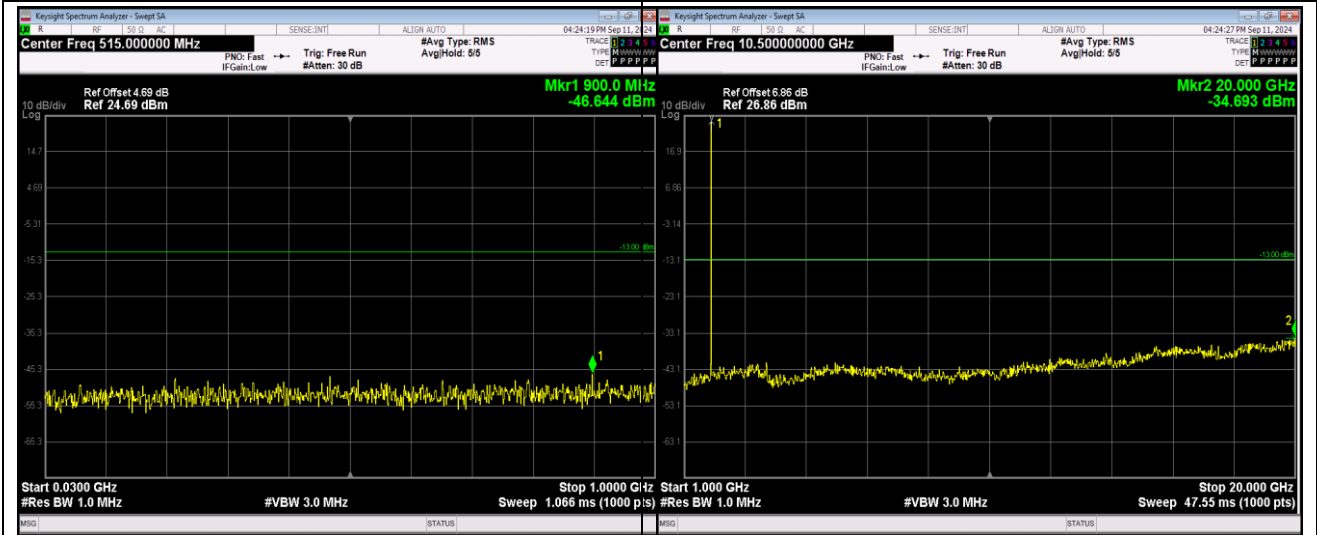

Remark: All bandwidth and all modulation had been tested, but only the worst case data displayed in this report.

Test Graphs

Band2-1.4MHz-16QAM-18607-1RB#0-Range1:30~1000MHz

Band2-1.4MHz-16QAM-18607-1RB#0-Range2:1000~20000MHz