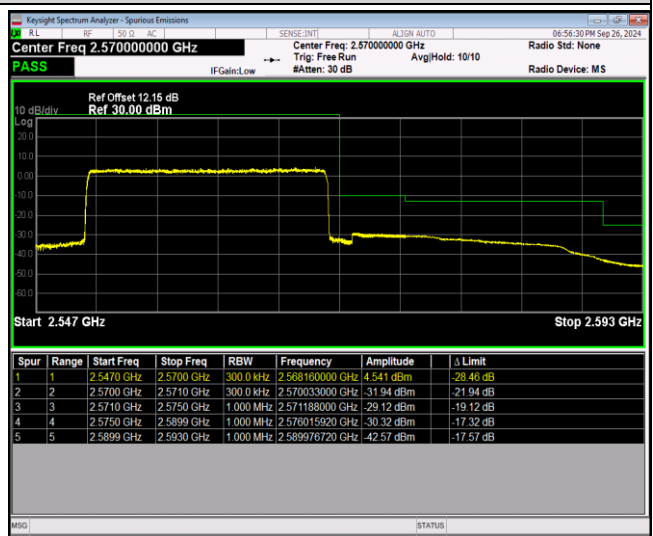

Band7-20MHz-16QAM-20850-100RB#0

Band7-20MHz-16QAM-21350-1RB#0

Band7-20MHz-16QAM-21350-1RB#99

Band7-20MHz-16QAM-21350-100RB#0

Band66-1.4MHz-QPSK-131979-1RB#0

Band66-1.4MHz-QPSK-131979-1RB#5

Band66-1.4MHz-QPSK-131979-6RB#0