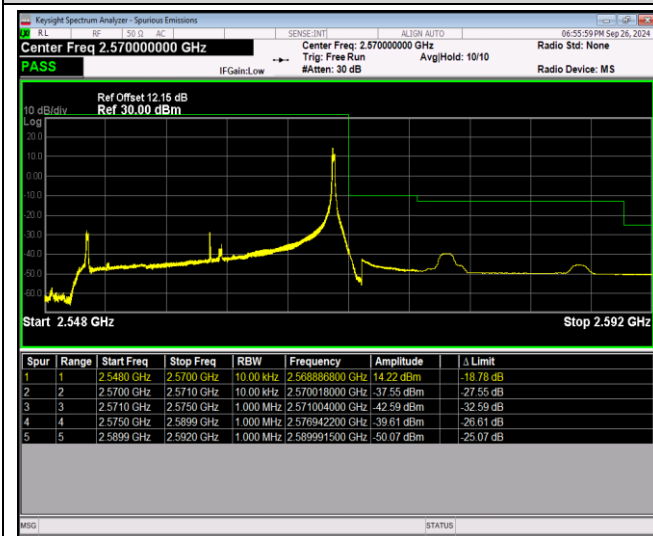

Band7-20MHz-16QAM-20850-100RB#0

Band7-20MHz-16QAM-21350-1RB#0

Band7-20MHz-16QAM-21350-1RB#99

Band7-20MHz-16QAM-21350-100RB#0

Band66-1.4MHz-QPSK-131979-1RB#0

Band66-1.4MHz-QPSK-131979-1RB#5

Band66-1.4MHz-QPSK-131979-6RB#0