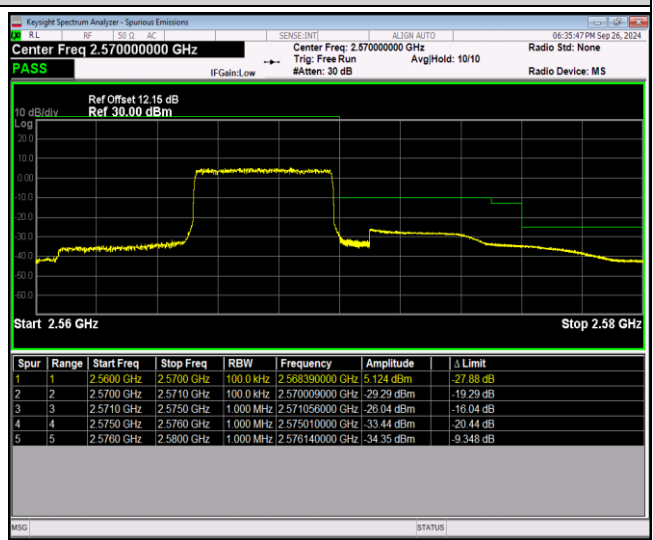

Band7-5MHz-QPSK-21425-25RB#0

Band7-5MHz-16QAM-20775-1RB#24