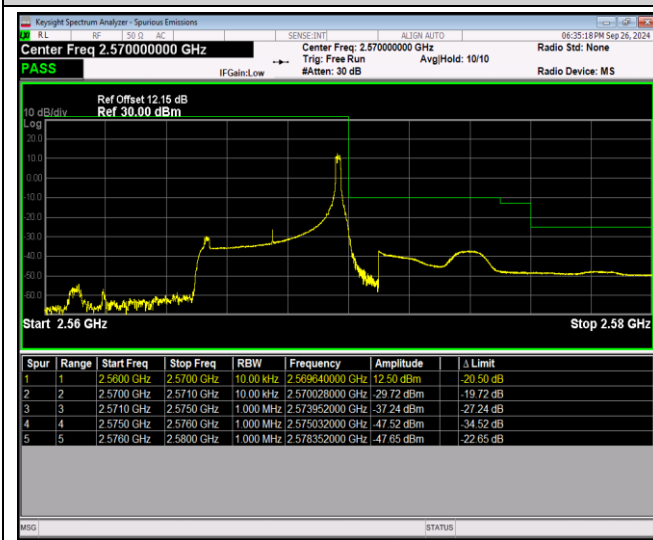

Band5-10MHz-16QAM-20600-1RB#49

Band5-10MHz-16QAM-20600-50RB#0

Band7-5MHz-QPSK-20775-1RB#0

Band7-5MHz-QPSK-20775-1RB#24

Band7-5MHz-QPSK-20775-25RB#0

Band7-5MHz-QPSK-21425-1RB#0

Band7-5MHz-QPSK-21425-1RB#24

Band7-5MHz-QPSK-21425-25RB#0