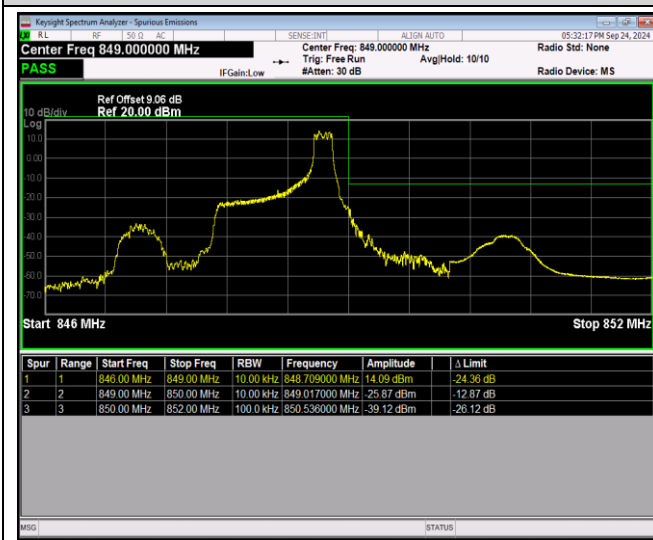

Band5-1.4MHz-QPSK-20407-6RB#0

Band5-1.4MHz-QPSK-20643-1RB#0

Band5-1.4MHz-QPSK-20643-1RB#5

Band5-1.4MHz-QPSK-20643-6RB#0

Band5-1.4MHz-16QAM-20407-1RB#0

Band5-1.4MHz-16QAM-20407-1RB#5

Band5-10MHz-QPSK-20450-50RB#0

Band5-10MHz-QPSK-20600-1RB#0

Band5-10MHz-QPSK-20600-1RB#49

Band5-10MHz-QPSK-20600-50RB#0

Band5-10MHz-16QAM-20450-1RB#0

Band5-10MHz-16QAM-20450-1RB#49

Band5-10MHz-16QAM-20450-50RB#0

Band5-10MHz-16QAM-20600-1RB#0