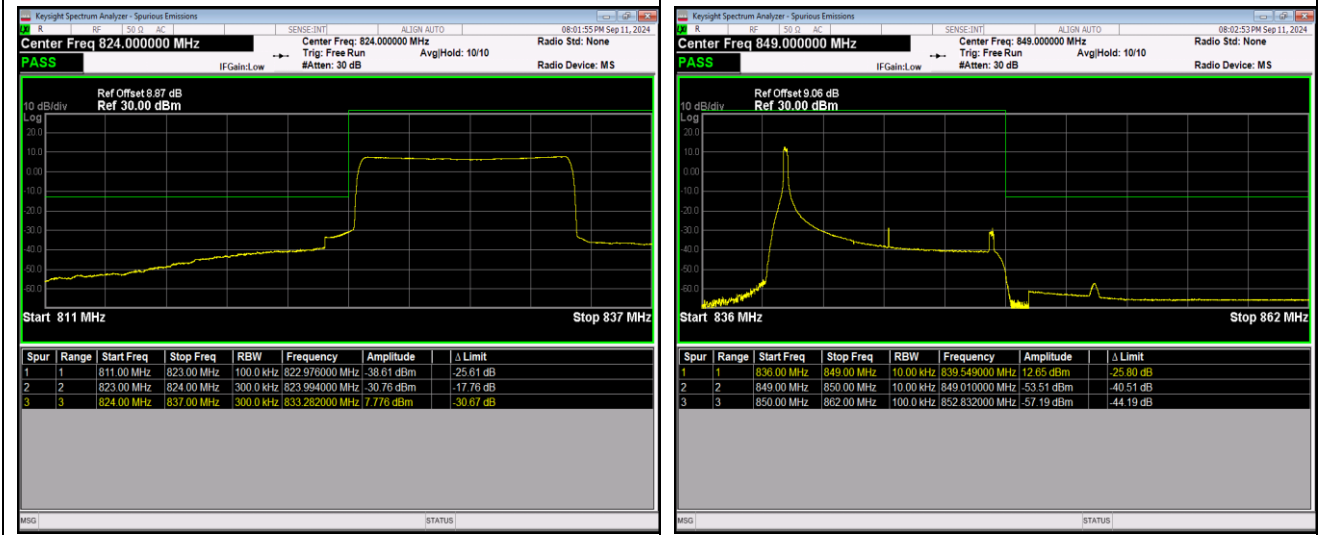

Band5-1.4MHz-QPSK-20407-6RB#0

Band5-1.4MHz-QPSK-20643-1RB#0

Band5-1.4MHz-QPSK-20643-1RB#5

Band5-1.4MHz-QPSK-20643-6RB#0

Band5-1.4MHz-16QAM-20407-1RB#0

Band5-1.4MHz-16QAM-20407-1RB#5

Band5-10MHz-QPSK-20450-50RB#0

Band5-10MHz-QPSK-20600-1RB#0

Band5-10MHz-QPSK-20600-1RB#49

Band5-10MHz-QPSK-20600-50RB#0

Band5-10MHz-16QAM-20450-1RB#0

Band5-10MHz-16QAM-20450-1RB#49

Band5-10MHz-16QAM-20450-50RB#0

Band5-10MHz-16QAM-20600-1RB#0