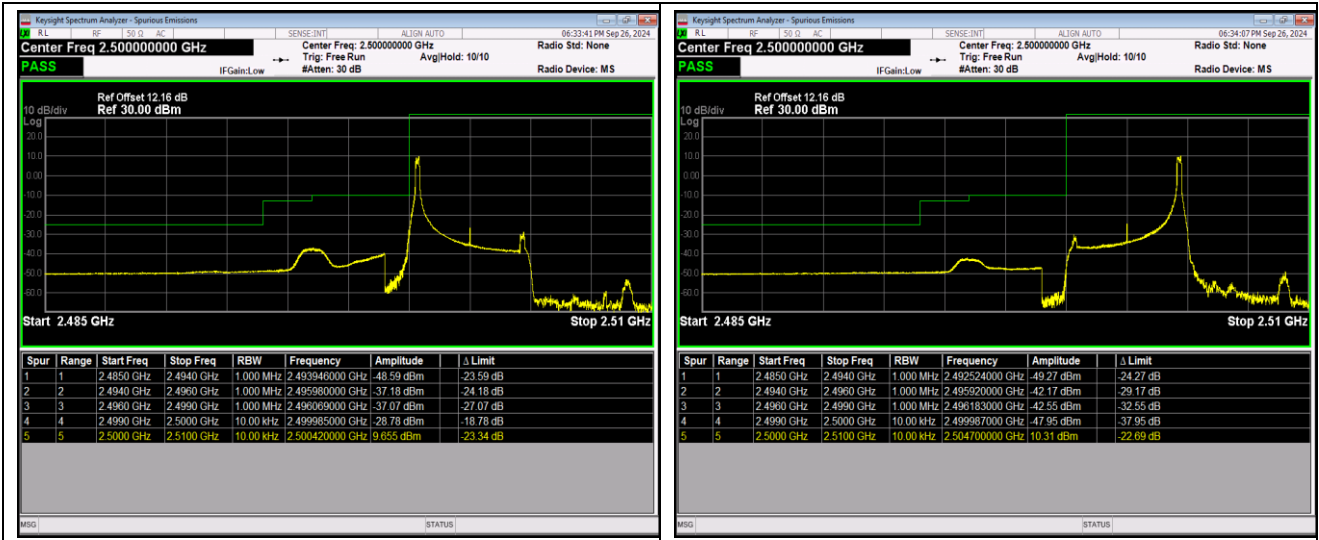

Band7-5MHz-16QAM-20775-1RB#0

Band7-5MHz-16QAM-20775-1RB#24

Band7-5MHz-16QAM-20775-25RB#0

Band7-5MHz-16QAM-21425-1RB#0