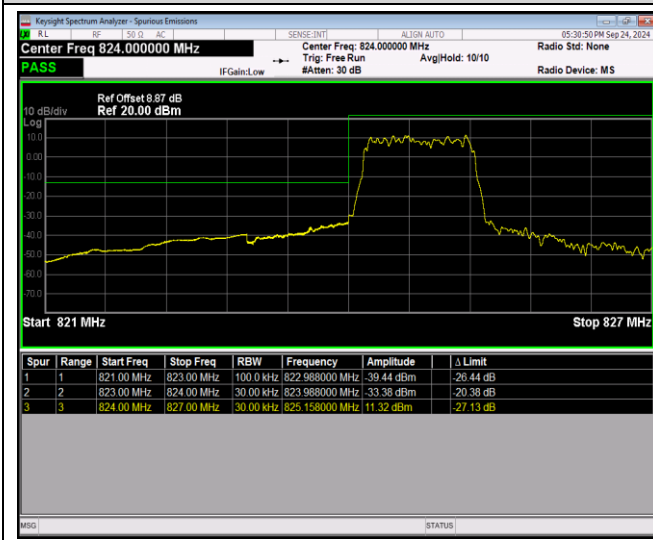

Band5-1.4MHz-QPSK-20407-6RB#0

Band5-1.4MHz-QPSK-20643-1RB#0

Band5-1.4MHz-QPSK-20643-1RB#5

Band5-1.4MHz-QPSK-20643-6RB#0

Band5-1.4MHz-16QAM-20407-1RB#0

Band5-1.4MHz-16QAM-20407-1RB#5

Band5-10MHz-QPSK-20450-50RB#0

Band5-10MHz-QPSK-20600-1RB#0

Band5-10MHz-QPSK-20600-1RB#49

Band5-10MHz-QPSK-20600-50RB#0

Band5-10MHz-16QAM-20450-1RB#0

Band5-10MHz-16QAM-20450-1RB#49

Band5-10MHz-16QAM-20450-50RB#0

Band5-10MHz-16QAM-20600-1RB#0