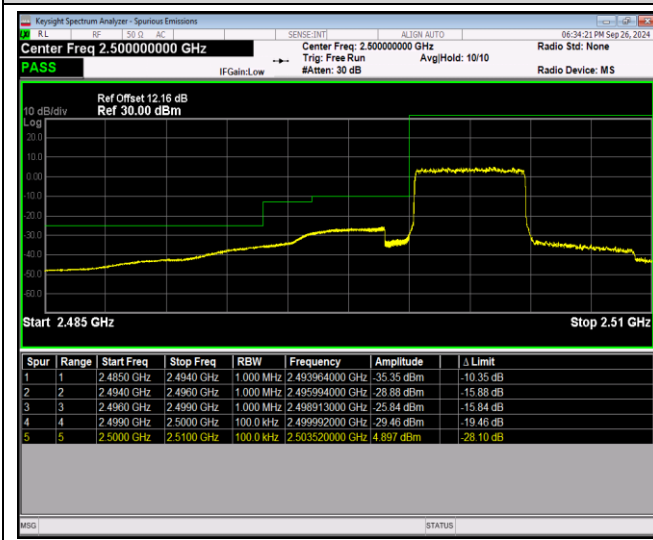

Band5-10MHz-16QAM-20600-1RB#49

Band5-10MHz-16QAM-20600-50RB#0

Band7-5MHz-QPSK-20775-1RB#0

Band7-5MHz-QPSK-20775-1RB#24

Band7-5MHz-QPSK-20775-25RB#0

Band7-5MHz-QPSK-21425-1RB#0

Band7-5MHz-QPSK-21425-1RB#24

Band7-5MHz-QPSK-21425-25RB#0