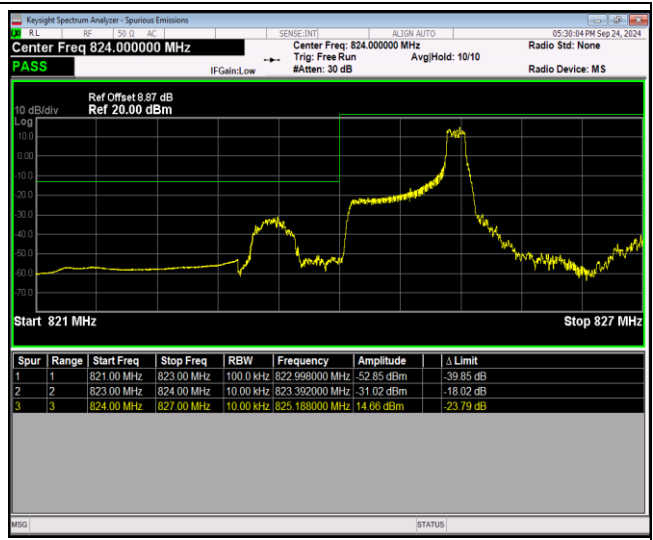

Band5-1.4MHz-QPSK-20407-6RB#0

Band5-1.4MHz-QPSK-20643-1RB#0

Band5-1.4MHz-QPSK-20643-1RB#5

Band5-1.4MHz-QPSK-20643-6RB#0

Band5-1.4MHz-16QAM-20407-1RB#0

Band5-1.4MHz-16QAM-20407-1RB#5

Band5-10MHz-QPSK-20450-50RB#0

Band5-10MHz-QPSK-20600-1RB#0

Band5-10MHz-QPSK-20600-1RB#49

Band5-10MHz-QPSK-20600-50RB#0

Band5-10MHz-16QAM-20450-1RB#0

Band5-10MHz-16QAM-20450-1RB#49

Band5-10MHz-16QAM-20450-50RB#0

Band5-10MHz-16QAM-20600-1RB#0