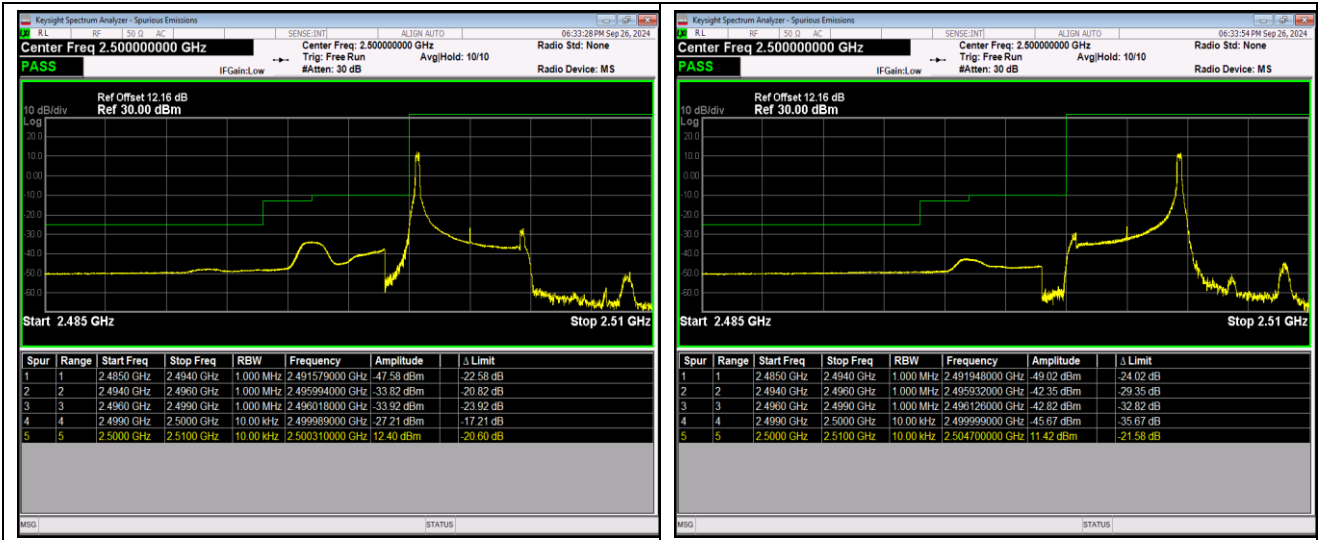

Band5-10MHz-16QAM-20600-1RB#49

Band5-10MHz-16QAM-20600-50RB#0

Band7-5MHz-QPSK-20775-1RB#0

Band7-5MHz-QPSK-20775-1RB#24

Band7-5MHz-QPSK-20775-25RB#0

Band7-5MHz-QPSK-21425-1RB#0

Band7-5MHz-QPSK-21425-1RB#24

Band7-5MHz-QPSK-21425-25RB#0