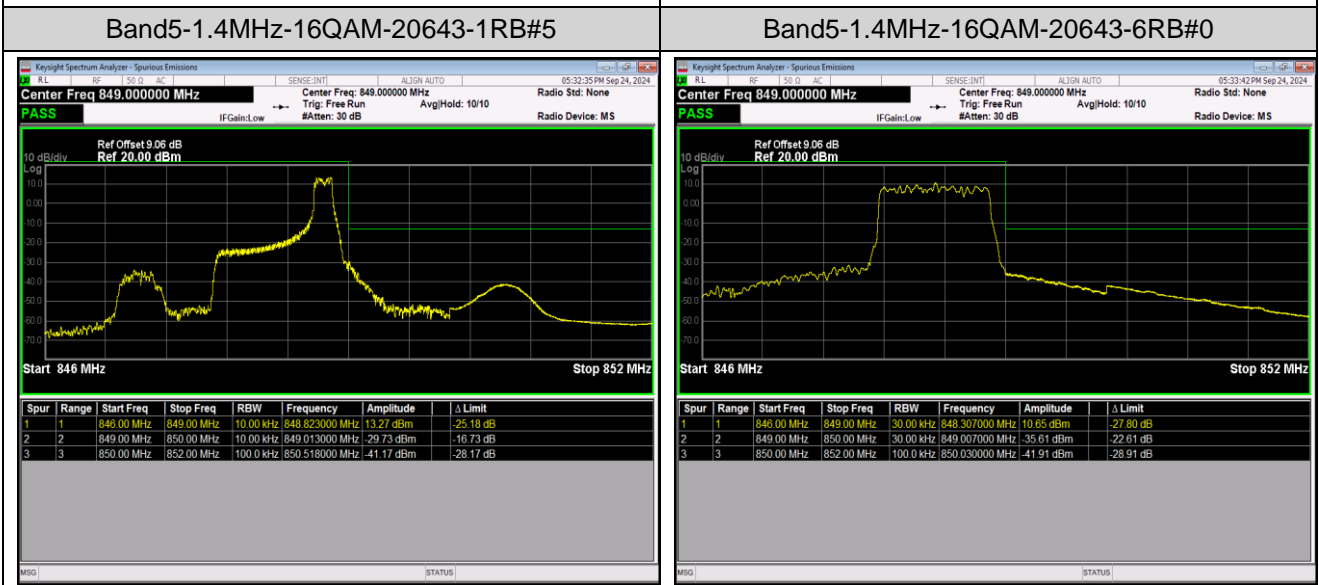

Band5-1.4MHz-QPSK-20407-6RB#0

Band5-1.4MHz-QPSK-20643-1RB#0

Band5-1.4MHz-QPSK-20643-1RB#5

Band5-1.4MHz-QPSK-20643-6RB#0

Band5-1.4MHz-16QAM-20407-1RB#0

Band5-1.4MHz-16QAM-20407-1RB#5

Band5-10MHz-QPSK-20450-50RB#0

Band5-10MHz-QPSK-20600-1RB#0

Band5-10MHz-QPSK-20600-1RB#49

Band5-10MHz-QPSK-20600-50RB#0

Band5-10MHz-16QAM-20450-1RB#0

Band5-10MHz-16QAM-20450-1RB#49

Band5-10MHz-16QAM-20450-50RB#0

Band5-10MHz-16QAM-20600-1RB#0