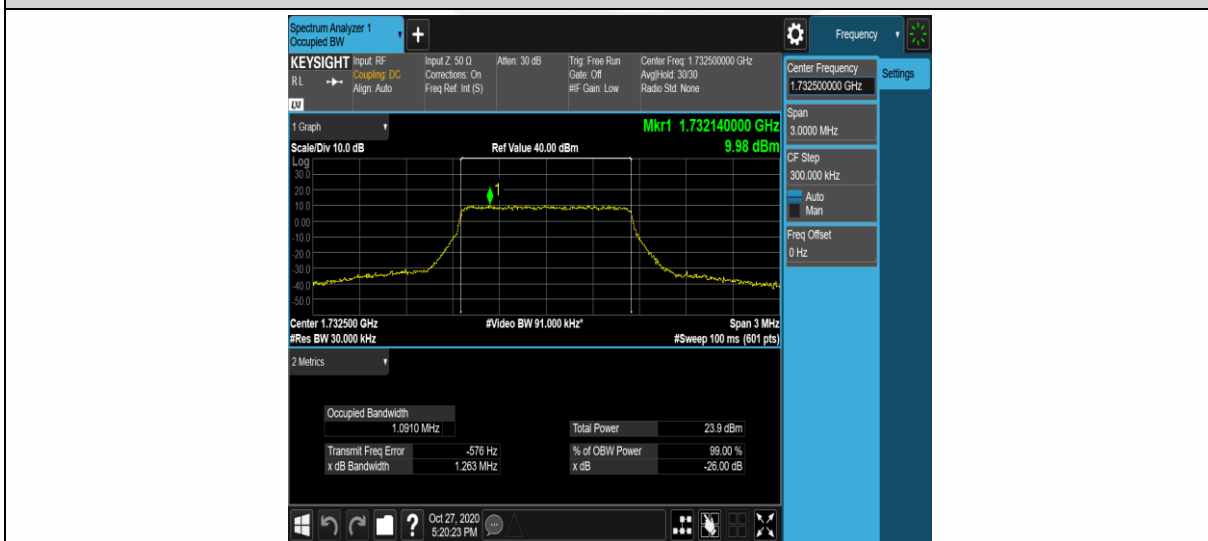

Band4	20MHz	QPSK	20300	100RB#0	17.900	18.95	PASS
Band4	20MHz	16QAM	20050	100RB#0	17.916	18.97	PASS
Band4	20MHz	16QAM	20175	100RB#0	17.884	18.93	PASS
Band4	20MHz	16QAM	20300	100RB#0	17.899	18.95	PASS

Test Graphs

Band4-1.4MHz-QPSK-19957-6RB#0-1.0900

Band4-1.4MHz-QPSK-20175-6RB#0-1.0910

Band4-1.4MHz-QPSK-20393-6RB#0-1.0928

Band4-1.4MHz-16QAM-19957-6RB#0-1.0924

Band4-1.4MHz-16QAM-20175-6RB#0-1.0910

Band4-1.4MHz-16QAM-20393-6RB#0-1.0918