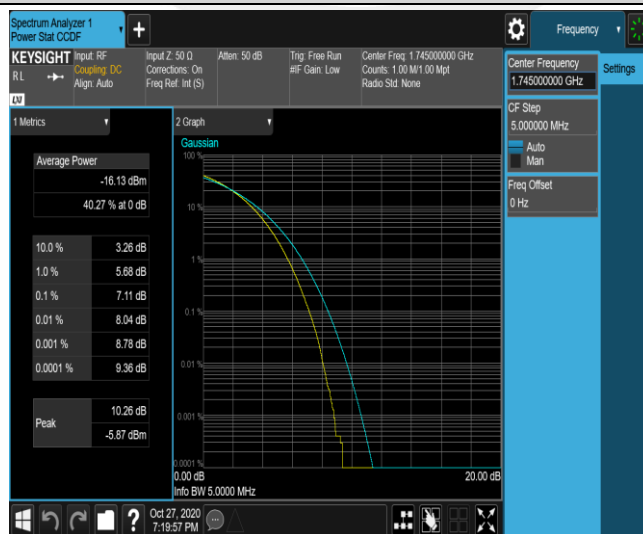

Band4-20MHz-QPSK-20300-1RB#0

Band4-20MHz-QPSK-20300-100RB#0

Band4-20MHz-16QAM-20050-1RB#0

Band4-20MHz-16QAM-20050-100RB#0

Band4-20MHz-16QAM-20175-1RB#0

Band4-20MHz-16QAM-20175-100RB#0

Band4-20MHz-16QAM-20300-1RB#0

Band4-20MHz-16QAM-20300-100RB#0

Appendix C: 26dB Bandwidth and Occupied Bandwidth

Test Result

Band	Bandwidth	Modulation	Channel	RB Configuration	Occupied Bandwidth (MHz)	26dB Bandwidth (MHz)	Verdict
Band4	1.4MHz	QPSK	19957	6RB#0	1.0900	1.275	PASS
Band4	1.4MHz	QPSK	20175	6RB#0	1.0910	1.256	PASS
Band4	1.4MHz	QPSK	20393	6RB#0	1.0928	1.265	PASS
Band4	1.4MHz	16QAM	19957	6RB#0	1.0924	1.260	PASS
Band4	1.4MHz	16QAM	20175	6RB#0	1.0910	1.263	PASS
Band4	1.4MHz	16QAM	20393	6RB#0	1.0918	1.246	PASS
Band4	3MHz	QPSK	19965	15RB#0	2.6932	2.930	PASS
Band4	3MHz	QPSK	20175	15RB#0	2.6966	2.898	PASS
Band4	3MHz	QPSK	20385	15RB#0	2.6996	2.907	PASS
Band4	3MHz	16QAM	19965	15RB#0	2.6924	2.903	PASS
Band4	3MHz	16QAM	20175	15RB#0	2.6992	2.888	PASS
Band4	3MHz	16QAM	20385	15RB#0	2.6933	2.905	PASS
Band4	5MHz	QPSK	19975	25RB#0	4.5009	4.892	PASS
Band4	5MHz	QPSK	20175	25RB#0	4.5060	4.896	PASS
Band4	5MHz	QPSK	20375	25RB#0	4.4967	4.918	PASS
Band4	5MHz	16QAM	19975	25RB#0	4.4982	4.912	PASS
Band4	5MHz	16QAM	20175	25RB#0	4.5051	4.894	PASS
Band4	5MHz	16QAM	20375	25RB#0	4.5041	4.870	PASS
Band4	10MHz	QPSK	20000	50RB#0	8.9585	9.540	PASS
Band4	10MHz	QPSK	20175	50RB#0	8.9614	9.530	PASS
Band4	10MHz	QPSK	20350	50RB#0	8.9607	9.554	PASS
Band4	10MHz	16QAM	20000	50RB#0	8.9676	9.514	PASS
Band4	10MHz	16QAM	20175	50RB#0	8.9607	9.513	PASS
Band4	10MHz	16QAM	20350	50RB#0	8.9544	9.514	PASS
Band4	15MHz	QPSK	20025	75RB#0	13.434	14.27	PASS
Band4	15MHz	QPSK	20175	75RB#0	13.417	14.25	PASS
Band4	15MHz	QPSK	20325	75RB#0	13.442	14.23	PASS
Band4	15MHz	16QAM	20025	75RB#0	13.440	14.26	PASS
Band4	15MHz	16QAM	20175	75RB#0	13.409	14.23	PASS
Band4	15MHz	16QAM	20325	75RB#0	13.431	14.26	PASS
Band4	20MHz	QPSK	20050	100RB#0	17.925	18.99	PASS
Band4	20MHz	QPSK	20175	100RB#0	17.894	18.94	PASS