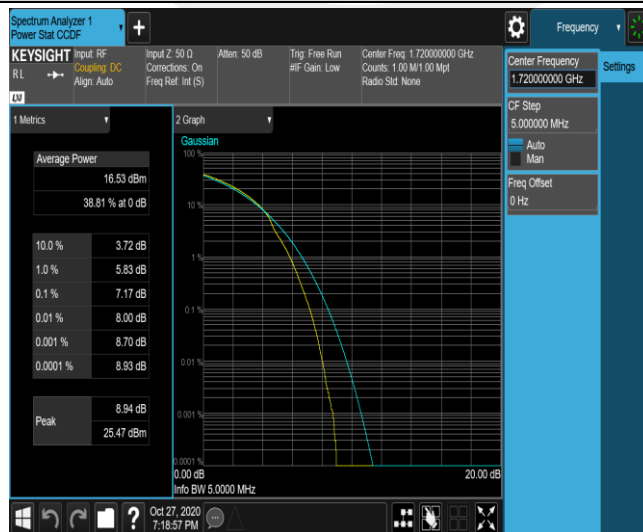

Band4-20MHz-QPSK-20300-1RB#0

Band4-20MHz-QPSK-20300-100RB#0

Band4-20MHz-16QAM-20050-1RB#0

Band4-20MHz-16QAM-20050-100RB#0

Band4-20MHz-16QAM-20175-1RB#0

Band4-20MHz-16QAM-20175-100RB#0

Band4-20MHz-16QAM-20300-1RB#0

Band4-20MHz-16QAM-20300-100RB#0

Appendix C: 26dB Bandwidth and Occupied Bandwidth

Test Result

Band	Bandwidth	Modulation	Channel	RB Configuration	Occupied Bandwidth (MHz)	26dB Bandwidth (MHz)	Verdict
Band4	1.4MHz	QPSK	19957	6RB#0	1.0900	1.275	PASS
Band4	1.4MHz	QPSK	20175	6RB#0	1.0910	1.256	PASS
Band4	1.4MHz	QPSK	20393	6RB#0	1.0928	1.265	PASS
Band4	1.4MHz	16QAM	19957	6RB#0	1.0924	1.260	PASS
Band4	1.4MHz	16QAM	20175	6RB#0	1.0910	1.263	PASS
Band4	1.4MHz	16QAM	20393	6RB#0	1.0918	1.246	PASS
Band4	3MHz	QPSK	19965	15RB#0	2.6932	2.930	PASS
Band4	3MHz	QPSK	20175	15RB#0	2.6966	2.898	PASS
Band4	3MHz	QPSK	20385	15RB#0	2.6996	2.907	PASS
Band4	3MHz	16QAM	19965	15RB#0	2.6924	2.903	PASS
Band4	3MHz	16QAM	20175	15RB#0	2.6992	2.888	PASS
Band4	3MHz	16QAM	20385	15RB#0	2.6933	2.905	PASS
Band4	5MHz	QPSK	19975	25RB#0	4.5009	4.892	PASS
Band4	5MHz	QPSK	20175	25RB#0	4.5060	4.896	PASS
Band4	5MHz	QPSK	20375	25RB#0	4.4967	4.918	PASS
Band4	5MHz	16QAM	19975	25RB#0	4.4982	4.912	PASS
Band4	5MHz	16QAM	20175	25RB#0	4.5051	4.894	PASS
Band4	5MHz	16QAM	20375	25RB#0	4.5041	4.870	PASS
Band4	10MHz	QPSK	20000	50RB#0	8.9585	9.540	PASS
Band4	10MHz	QPSK	20175	50RB#0	8.9614	9.530	PASS
Band4	10MHz	QPSK	20350	50RB#0	8.9607	9.554	PASS
Band4	10MHz	16QAM	20000	50RB#0	8.9676	9.514	PASS
Band4	10MHz	16QAM	20175	50RB#0	8.9607	9.513	PASS
Band4	10MHz	16QAM	20350	50RB#0	8.9544	9.514	PASS
Band4	15MHz	QPSK	20025	75RB#0	13.434	14.27	PASS
Band4	15MHz	QPSK	20175	75RB#0	13.417	14.25	PASS
Band4	15MHz	QPSK	20325	75RB#0	13.442	14.23	PASS
Band4	15MHz	16QAM	20025	75RB#0	13.440	14.26	PASS
Band4	15MHz	16QAM	20175	75RB#0	13.409	14.23	PASS
Band4	15MHz	16QAM	20325	75RB#0	13.431	14.26	PASS
Band4	20MHz	QPSK	20050	100RB#0	17.925	18.99	PASS
Band4	20MHz	QPSK	20175	100RB#0	17.894	18.94	PASS