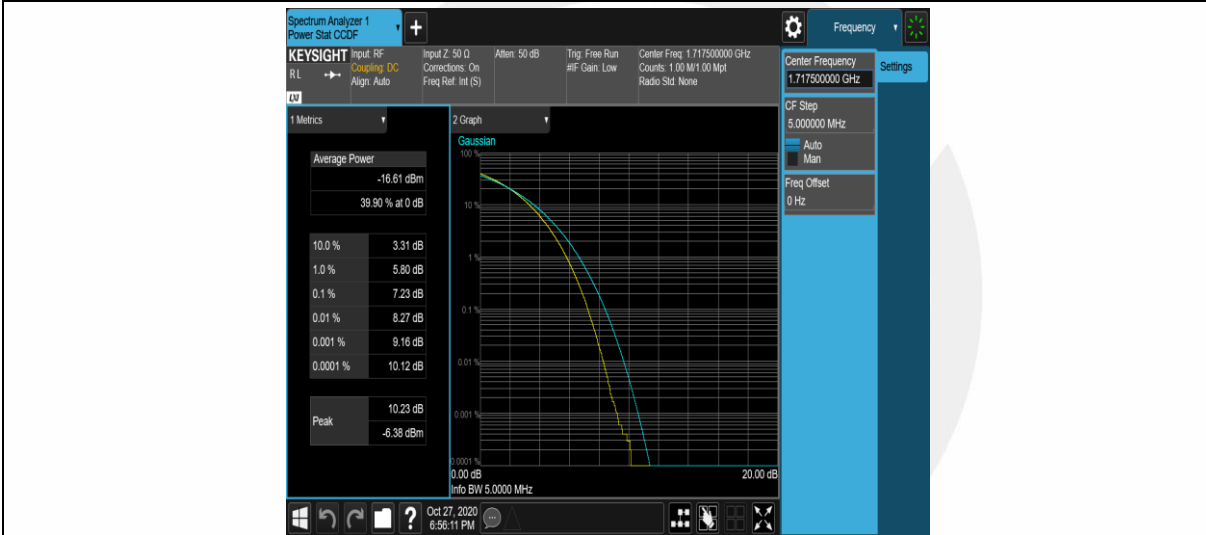

Band4-10MHz-16QAM-20000-50RB#0

Band4-10MHz-16QAM-20175-1RB#0

Band4-10MHz-16QAM-20175-50RB#0

Band4-10MHz-16QAM-20350-1RB#0

Band4-10MHz-16QAM-20350-50RB#0

Band4-15MHz-QPSK-20025-1RB#0

Band4-15MHz-QPSK-20025-75RB#0