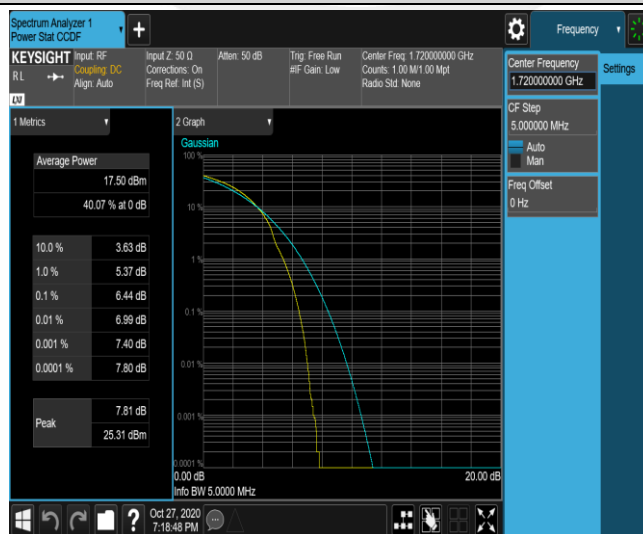

Band4-15MHz-16QAM-20175-75RB#0

Band4-15MHz-16QAM-20325-1RB#0

Band4-15MHz-16QAM-20325-75RB#0

Band4-20MHz-QPSK-20050-1RB#0

Band4-20MHz-QPSK-20050-100RB#0

Band4-20MHz-QPSK-20175-1RB#0

Band4-20MHz-QPSK-20175-100RB#0