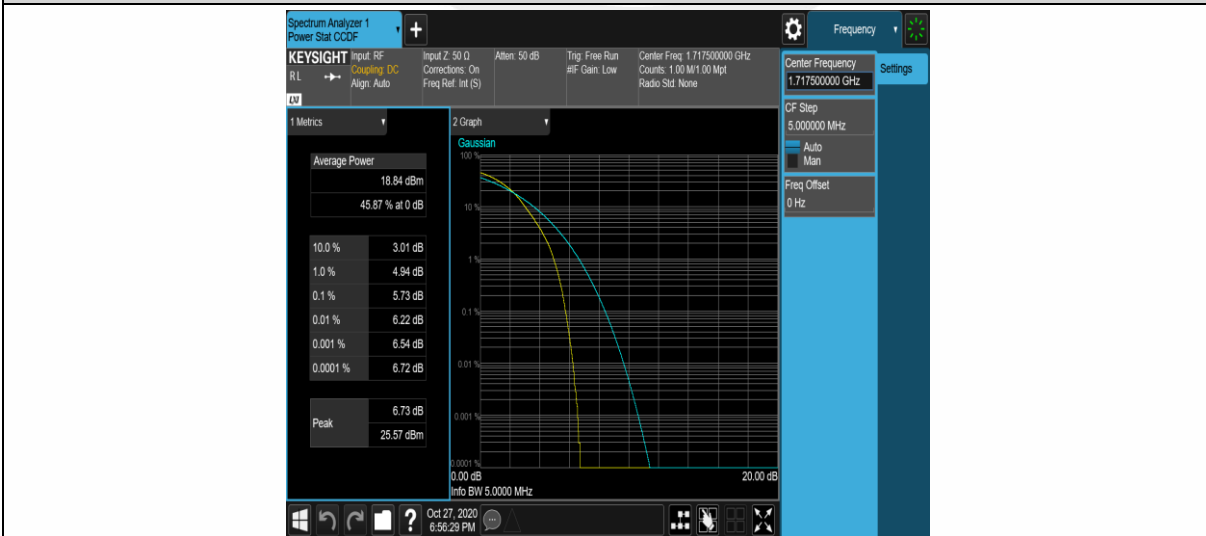

Band4-10MHz-16QAM-20000-50RB#0

Band4-10MHz-16QAM-20175-1RB#0

Band4-10MHz-16QAM-20175-50RB#0

Band4-10MHz-16QAM-20350-1RB#0

Band4-10MHz-16QAM-20350-50RB#0

Band4-15MHz-QPSK-20025-1RB#0

Band4-15MHz-QPSK-20025-75RB#0