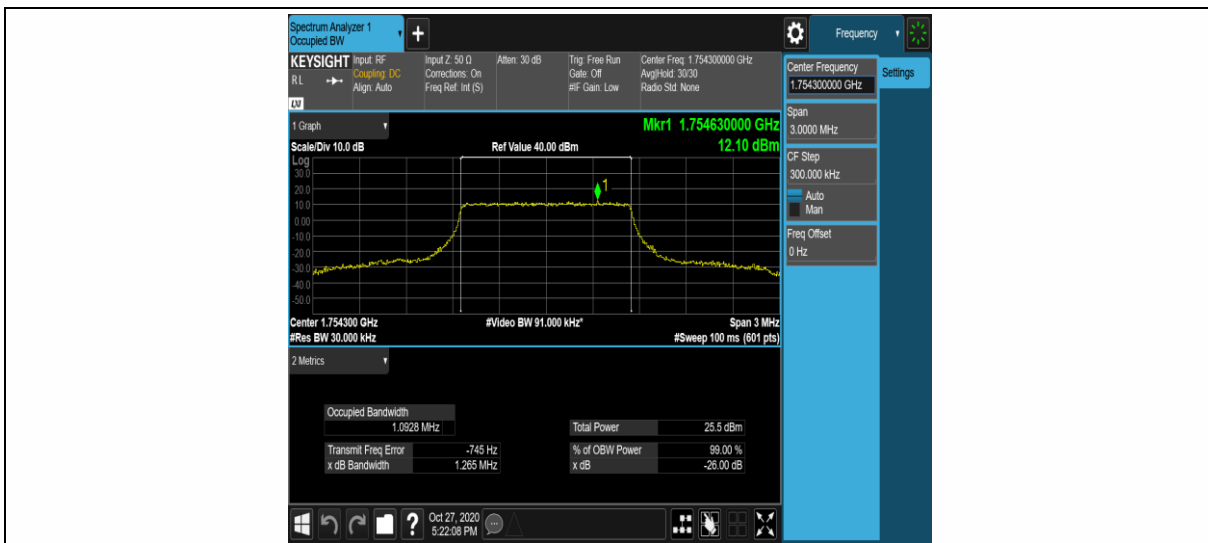

Band4	20MHz	QPSK	20300	100RB#0	17.900	18.95	PASS
Band4	20MHz	16QAM	20050	100RB#0	17.916	18.97	PASS
Band4	20MHz	16QAM	20175	100RB#0	17.884	18.93	PASS
Band4	20MHz	16QAM	20300	100RB#0	17.899	18.95	PASS

Test Graphs

Band4-1.4MHz-QPSK-19957-6RB#0-1.0900

Band4-1.4MHz-QPSK-20175-6RB#0-1.0910

Band4-1.4MHz-QPSK-20393-6RB#0-1.0928

Band4-1.4MHz-16QAM-19957-6RB#0-1.0924

Band4-1.4MHz-16QAM-20175-6RB#0-1.0910

Band4-1.4MHz-16QAM-20393-6RB#0-1.0918