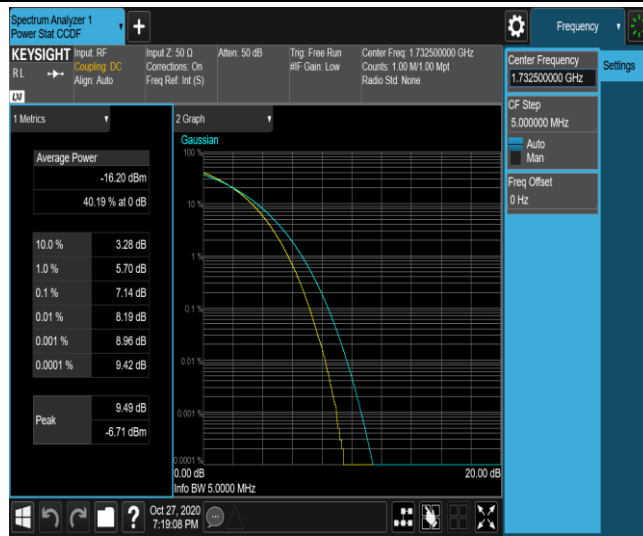

Band4-15MHz-16QAM-20175-75RB#0

Band4-15MHz-16QAM-20325-1RB#0

Band4-15MHz-16QAM-20325-75RB#0

Band4-20MHz-QPSK-20050-1RB#0

Band4-20MHz-QPSK-20050-100RB#0

Band4-20MHz-QPSK-20175-1RB#0

Band4-20MHz-QPSK-20175-100RB#0