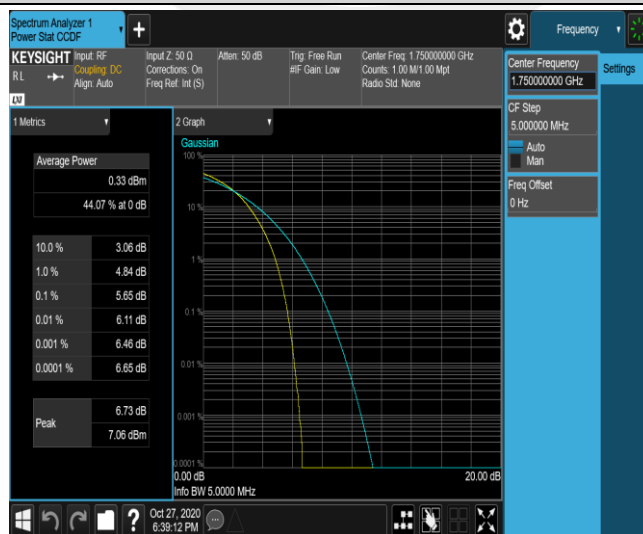

Band4-10MHz-16QAM-20000-50RB#0

Band4-10MHz-16QAM-20175-1RB#0

Band4-10MHz-16QAM-20175-50RB#0

Band4-10MHz-16QAM-20350-1RB#0

Band4-10MHz-16QAM-20350-50RB#0

Band4-15MHz-QPSK-20025-1RB#0

Band4-15MHz-QPSK-20025-75RB#0