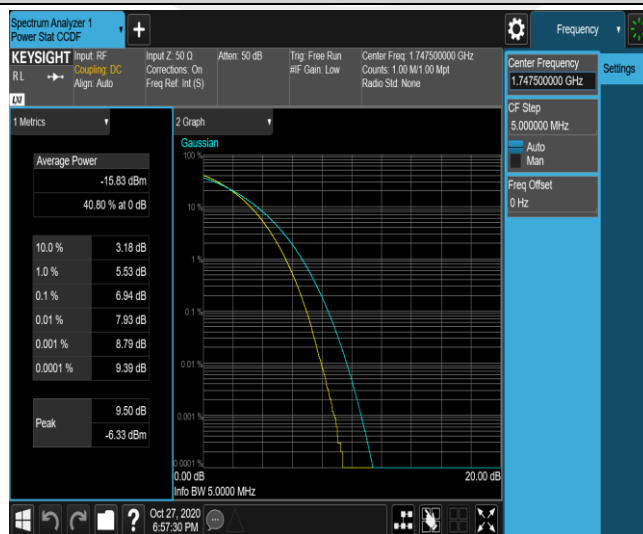

Band4-15MHz-QPSK-20325-1RB#0