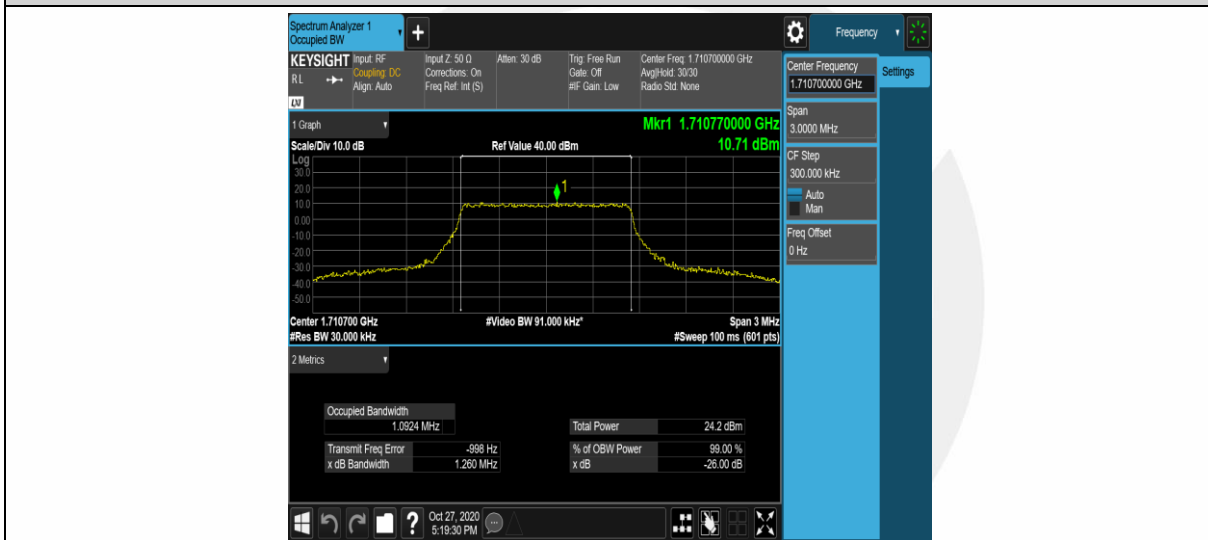

Band4	20MHz	QPSK	20300	100RB#0	17.900	18.95	PASS
Band4	20MHz	16QAM	20050	100RB#0	17.916	18.97	PASS
Band4	20MHz	16QAM	20175	100RB#0	17.884	18.93	PASS
Band4	20MHz	16QAM	20300	100RB#0	17.899	18.95	PASS

Test Graphs

Band4-1.4MHz-QPSK-19957-6RB#0-1.0900

Band4-1.4MHz-QPSK-20175-6RB#0-1.0910

Band4-1.4MHz-QPSK-20393-6RB#0-1.0928

Band4-1.4MHz-16QAM-19957-6RB#0-1.0924

Band4-1.4MHz-16QAM-20175-6RB#0-1.0910

Band4-1.4MHz-16QAM-20393-6RB#0-1.0918