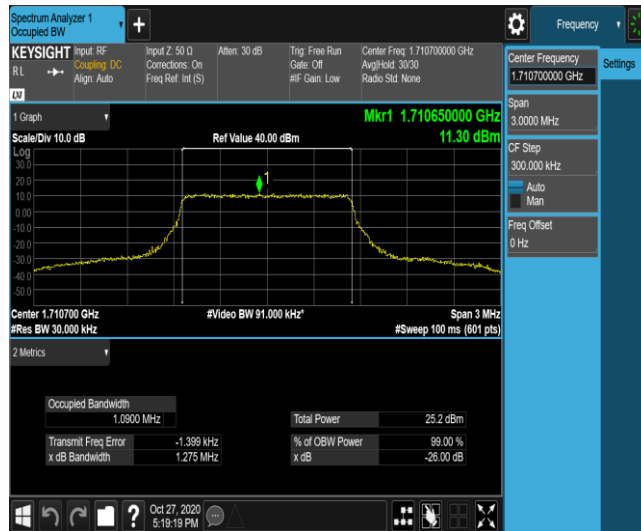

Test Graphs

Band4-1.4MHz-QPSK-19957-6RB#0-1.0900