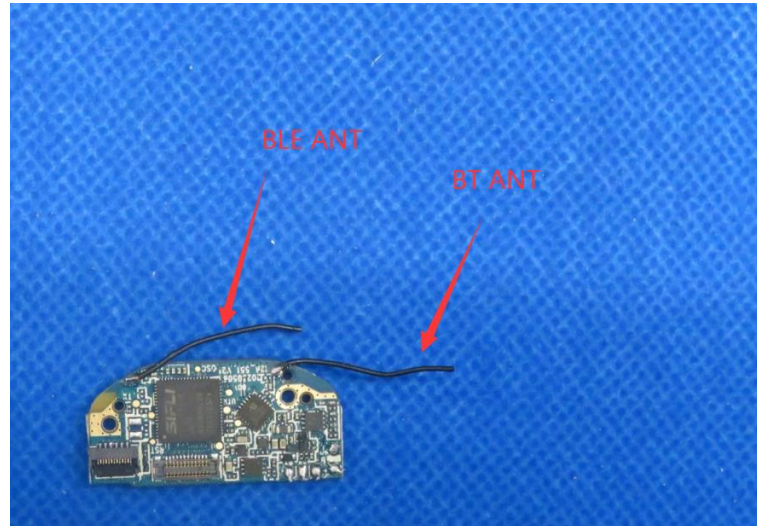

Product Name: Smart watch
Model No.: HW6MINI

EUT Constructional Details

Internal Photo

-----End-----