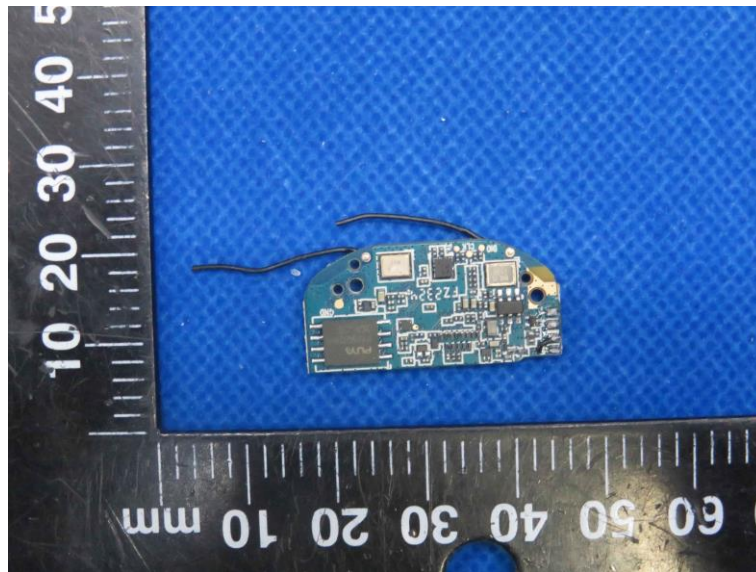

Product Name: Smart watch
Model No.: HW6MINI

EUT Constructional Details

Internal Photo

-----End-----