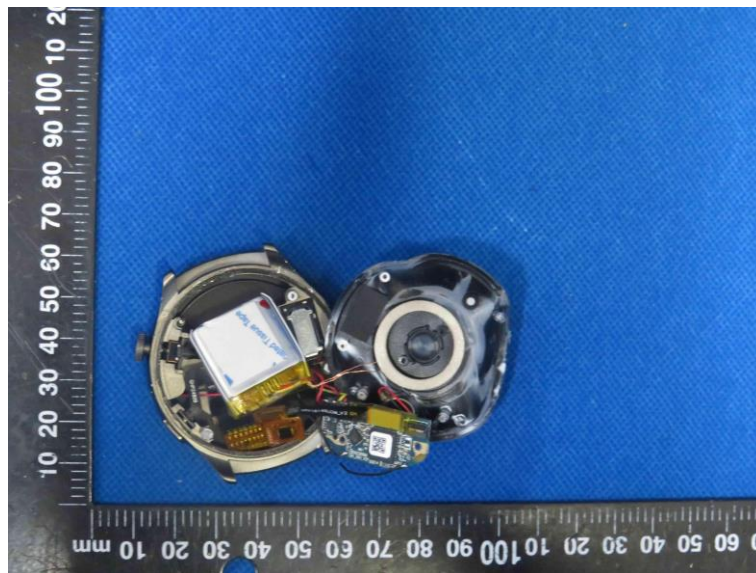

Product Name: Smart watch
Model No.: HW6MINI

EUT Constructional Details

Internal Photo

-----End-----