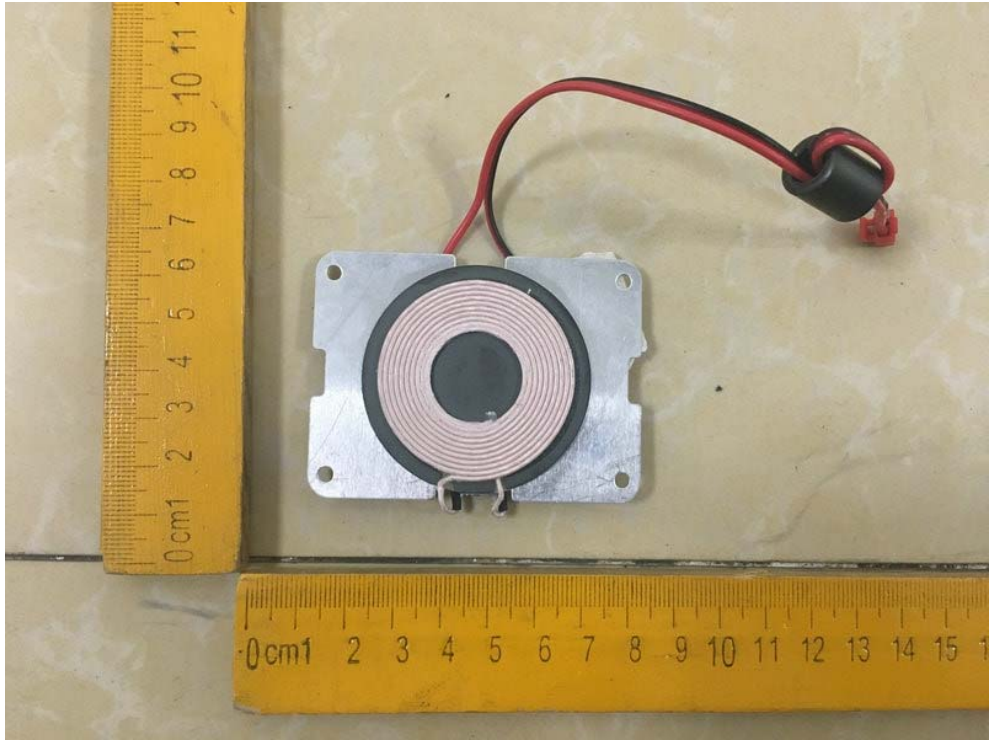

FCC ID: 2AWWQ-KBBM1115

BT ANT

Wireless charger ANT