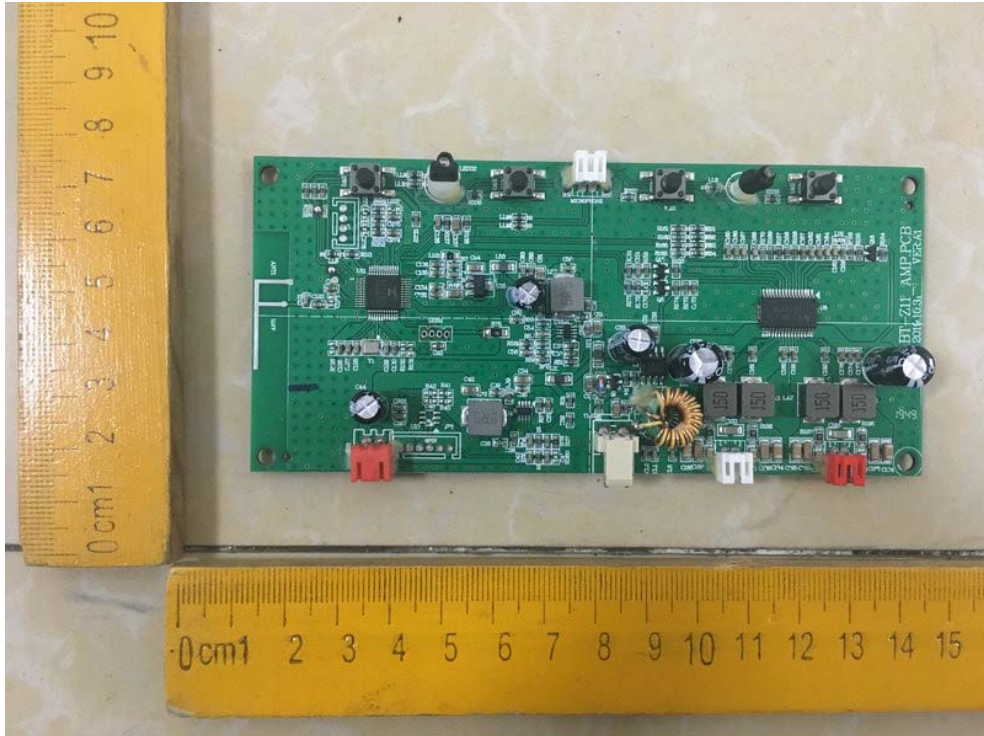

FCC ID: 2AWWQ-KBBM1115

BT ANT

Wireless charger ANT