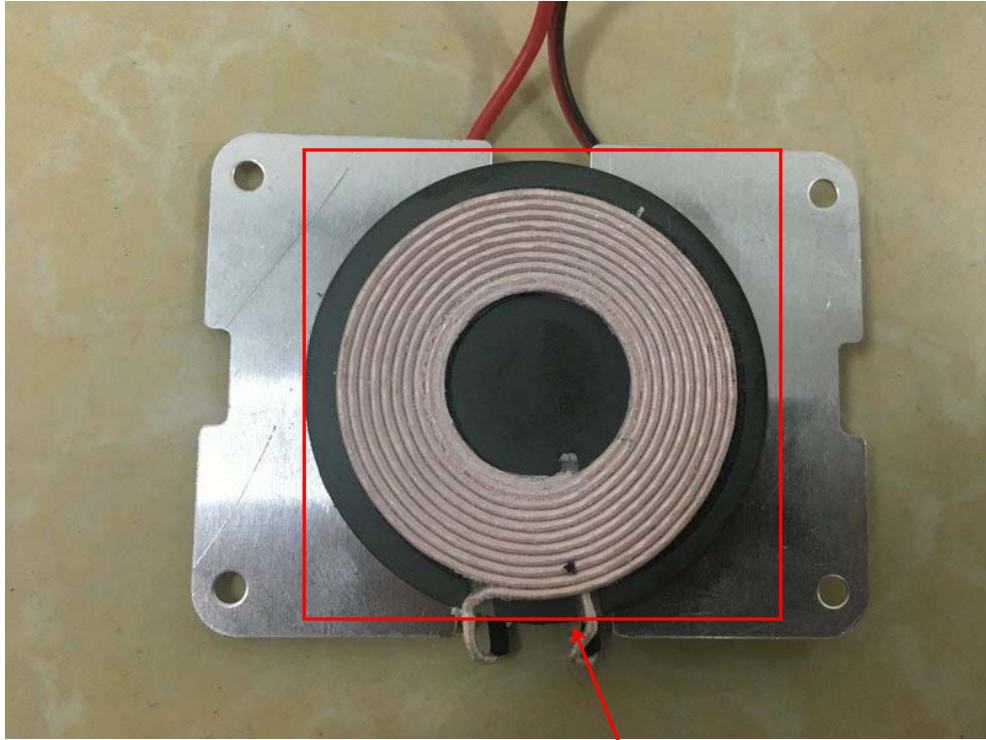

FCC ID: 2AWWQ-KBBM1115

BT ANT

Wireless charger ANT