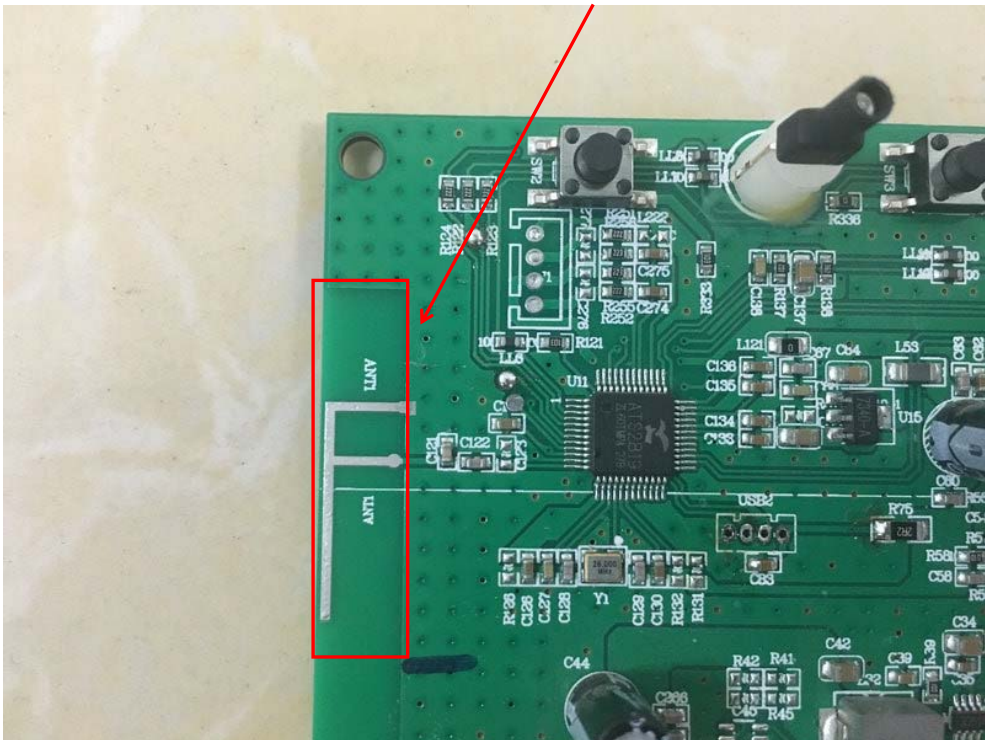

FCC ID: 2AWWQ-KBBM1115

BT ANT

Wireless charger ANT