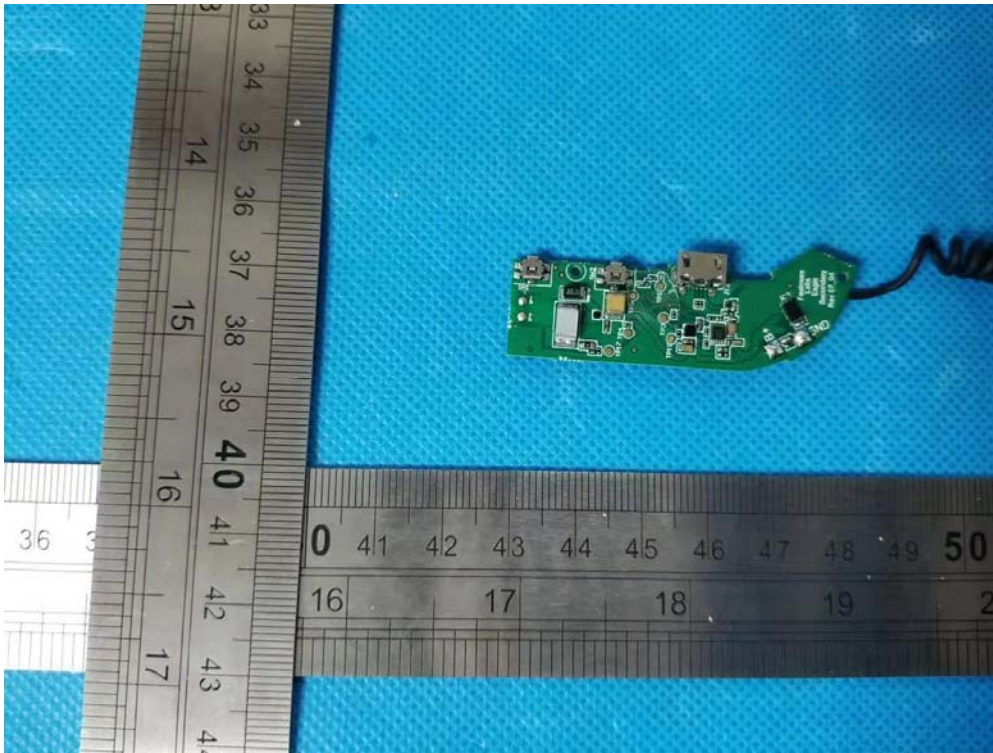

**Internal Photo**

FCC ID: 2AWV5-CV100

**Inner View of the EUT**

**Inner Circuit Top View**

**Inner Circuit Top View**

**Inner Circuit Bottom View**

**Inner Circuit Top View**

**Inner Circuit Bottom View**

**Inner Circuit Top View**

**Inner Circuit Bottom View**

**Battery View**