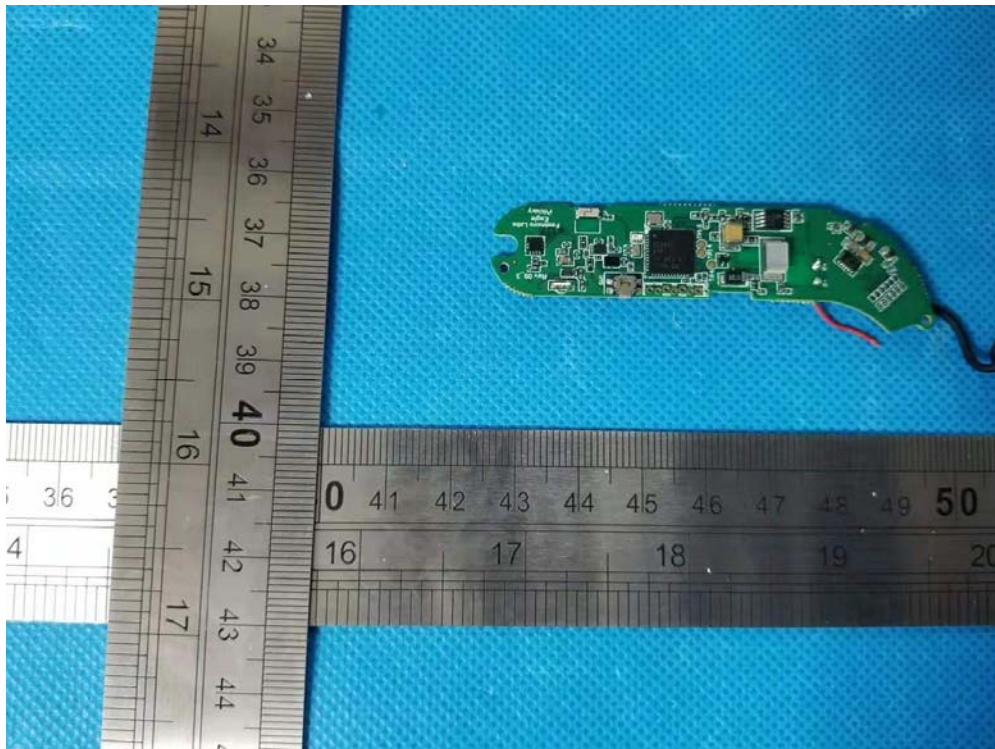

**Internal Photo**

FCC ID: 2AWV5-CV100

**Inner View of the EUT**

**Inner Circuit Top View**

**Inner Circuit Top View**

**Inner Circuit Bottom View**

**Inner Circuit Top View**

**Inner Circuit Bottom View**

**Inner Circuit Top View**

**Inner Circuit Bottom View**

**Battery View**