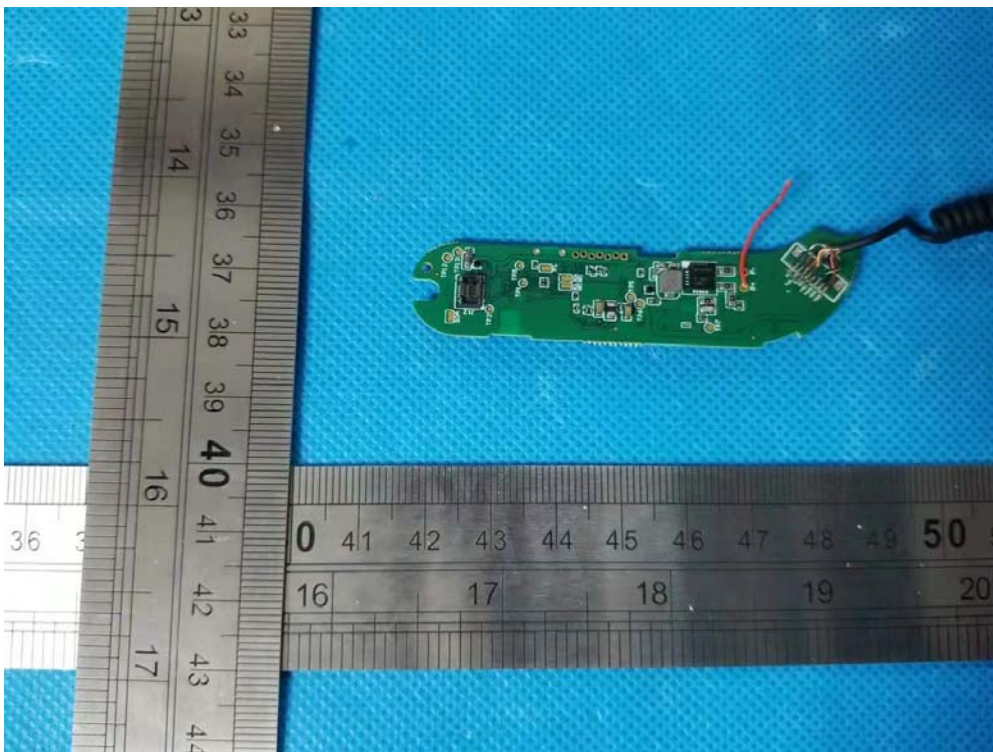

**Internal Photo**

FCC ID: 2AWV5-CV100

**Inner View of the EUT**

**Inner Circuit Top View**

**Inner Circuit Top View**

**Inner Circuit Bottom View**

**Inner Circuit Top View**

**Inner Circuit Bottom View**

**Inner Circuit Top View**

**Inner Circuit Bottom View**

**Battery View**