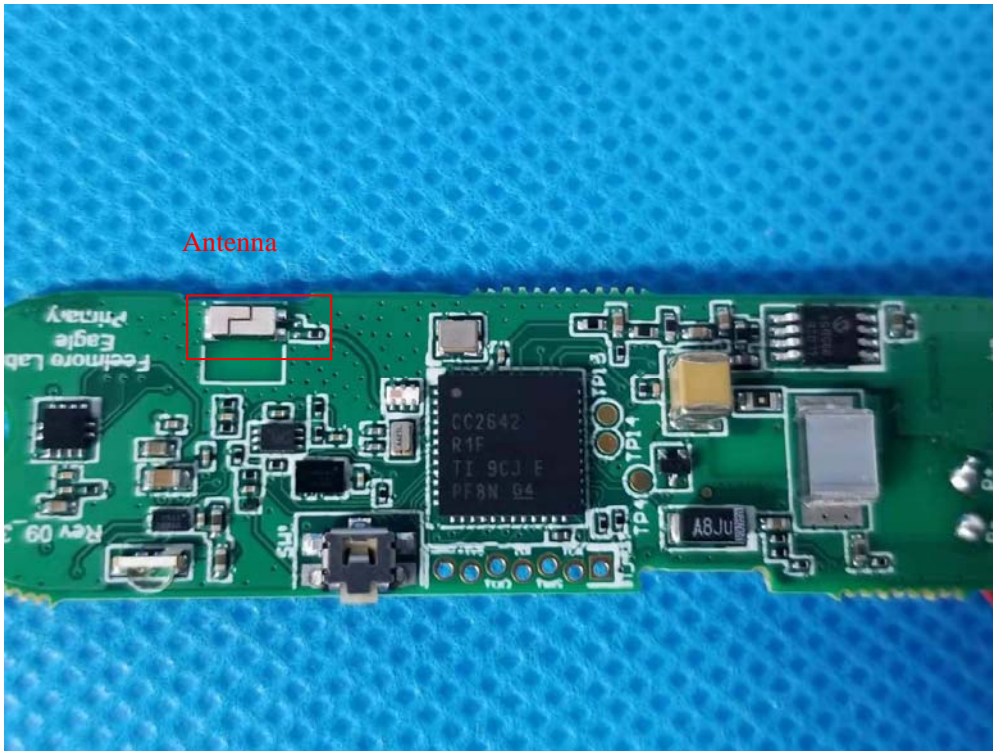

**Internal Photo**

FCC ID: 2AWV5-CV100

**Inner View of the EUT**

**Inner Circuit Top View**

**Inner Circuit Top View**

**Inner Circuit Bottom View**

**Inner Circuit Top View**

**Inner Circuit Bottom View**

**Inner Circuit Top View**

**Inner Circuit Bottom View**

**Battery View**