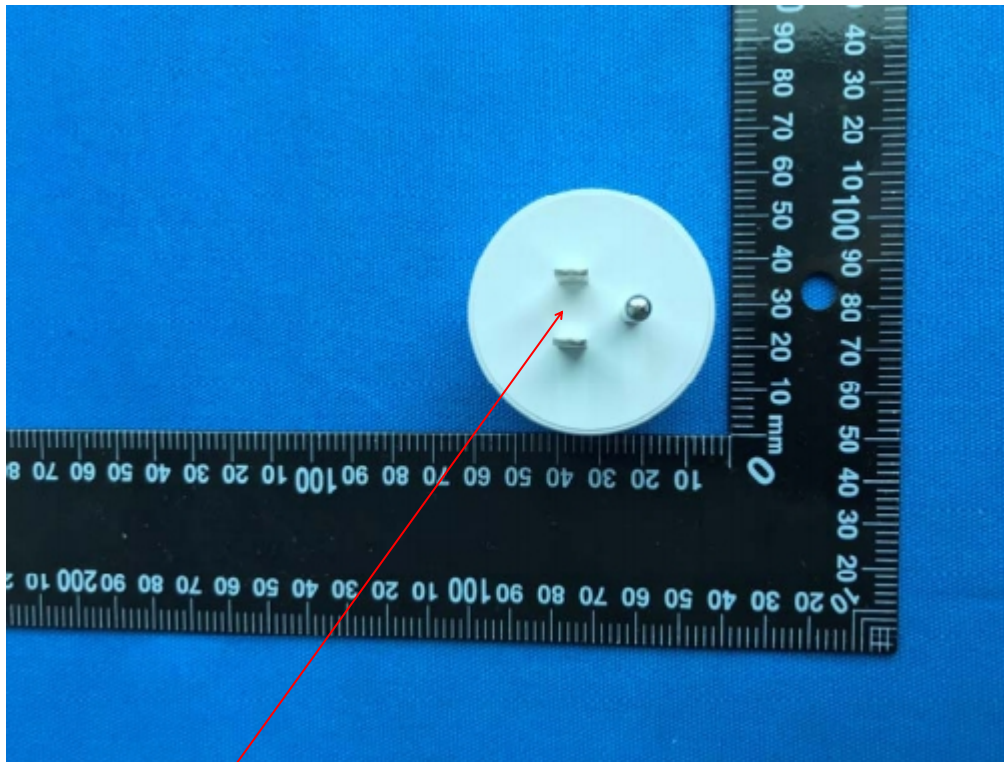

Label and Label Location

FCC ID: 2AWNK-SP10

L*W: 10mm*5mm

White label and black font