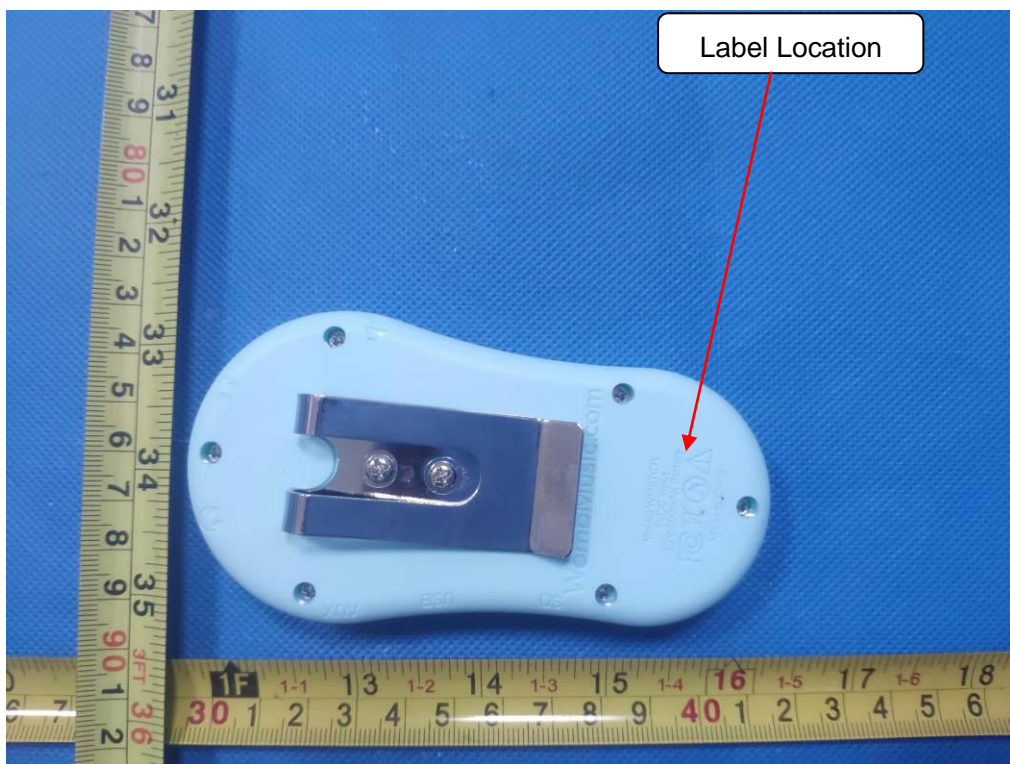

Label and Location

Womb Music Bluetooth Controller by Wusic
Model No.: WMBTCTL
FCC ID: 2AWMQ-WMBTCTL

Size: L2.0cm*W1.5cm

I