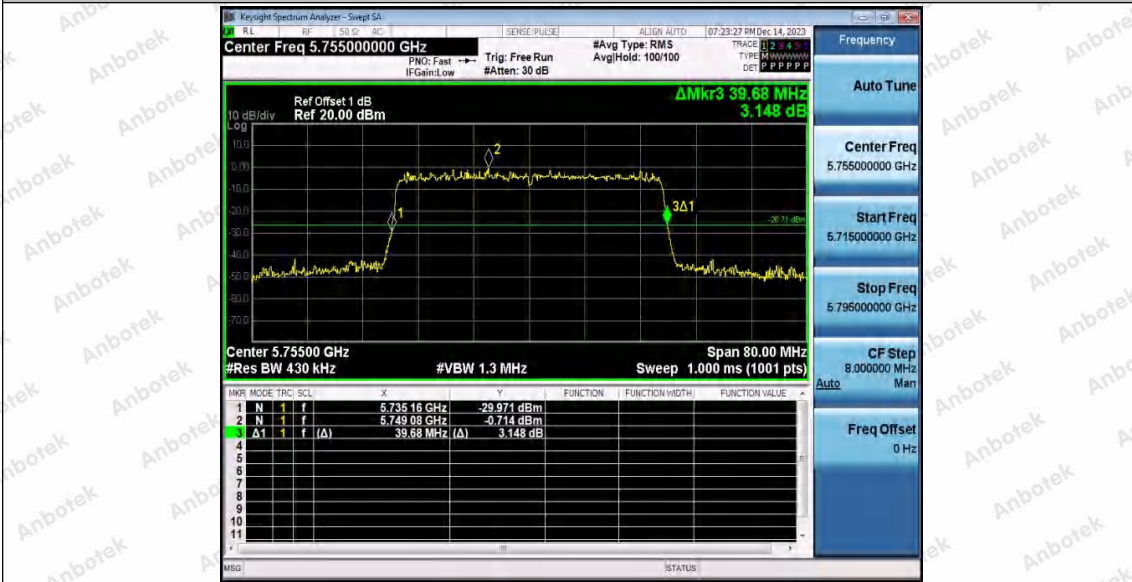

11AX40SISO_Ant2_5755