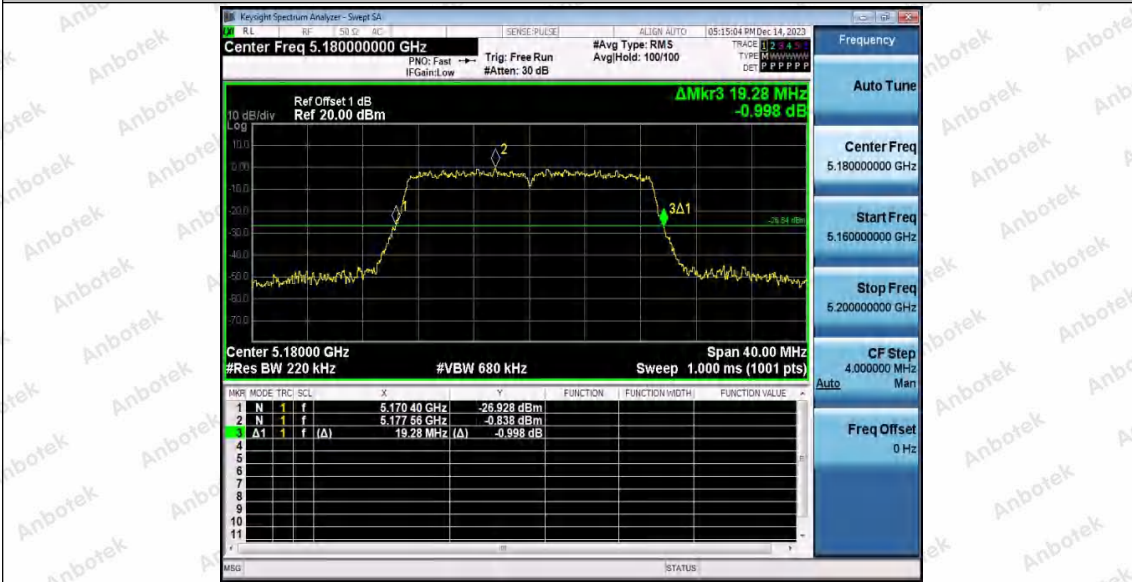

11N20SISO_Ant2_5180