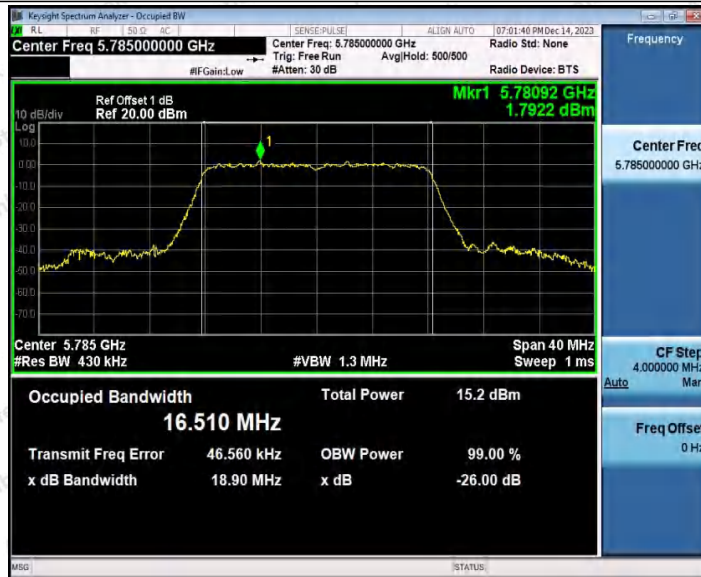

11A_Ant2_5785

Shenzhen Anbotek Compliance Laboratory Limited

Address: 1/F., Building D, Sogood Science and Technology Park, Sanwei Community, Hangcheng Street, Bao'an District, Shenzhen, Guangdong, China.
Tel: (86) 0755-26066440 Fax: (86) 0755-26014772 Email: service@anbotek.com

Hotline
400-003-0500
www.anbotek.com.cn