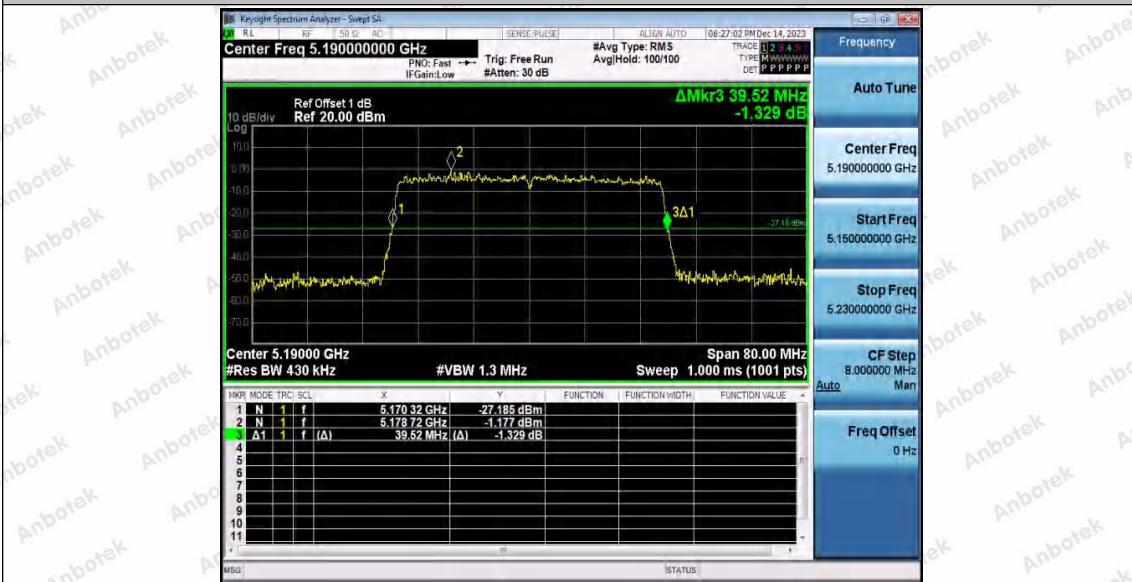

11AX40SISO_Ant1_5190