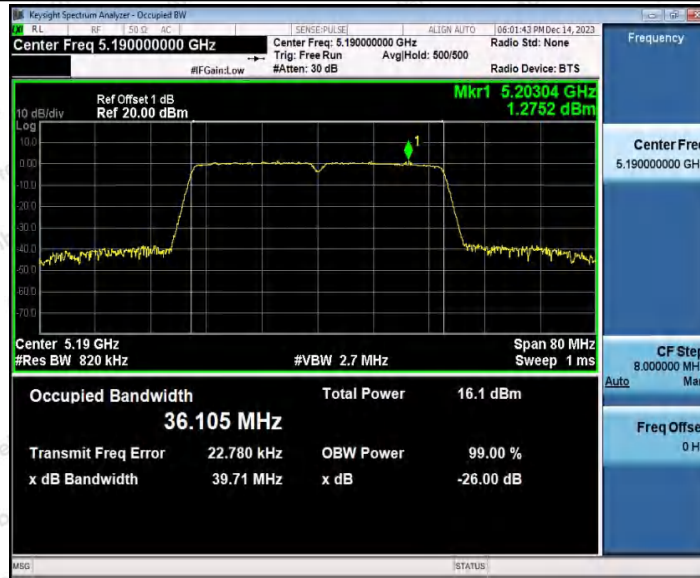

11AC40SISO_Ant2_5190