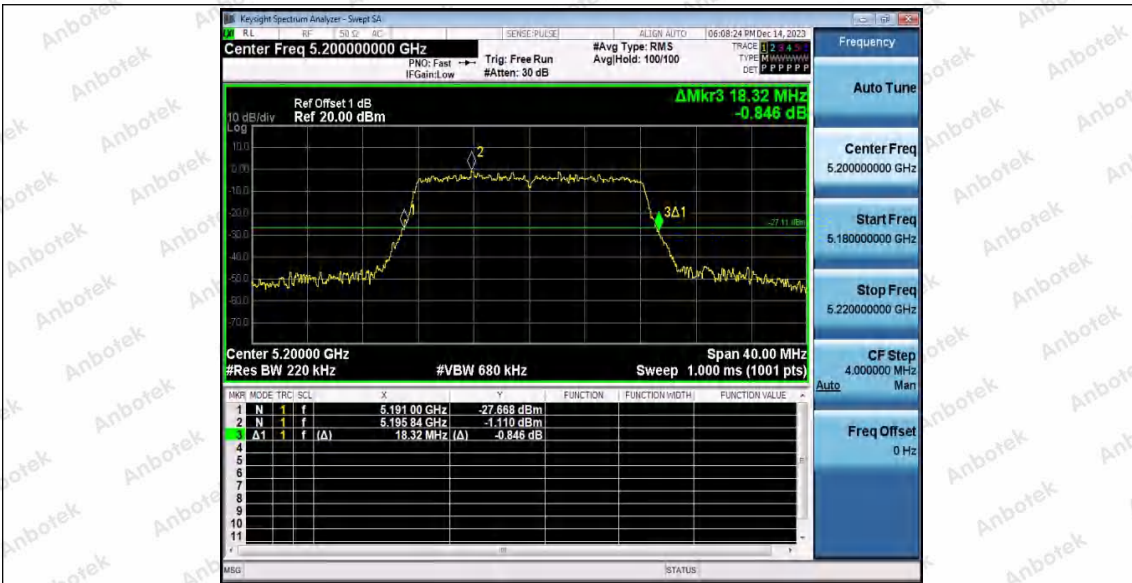

Shenzhen Anbotek Compliance Laboratory Limited

Address: 1/F., Building D, Sogood Science and Technology Park, Sanwei Community, Hangcheng Street, Bao'an District, Shenzhen, Guangdong, China.
Tel: (86) 0755-26066440 Fax: (86) 0755-26014772 Email: service@anbotek.com

Hotline: 400-003-0500
www.anbotek.com.cn