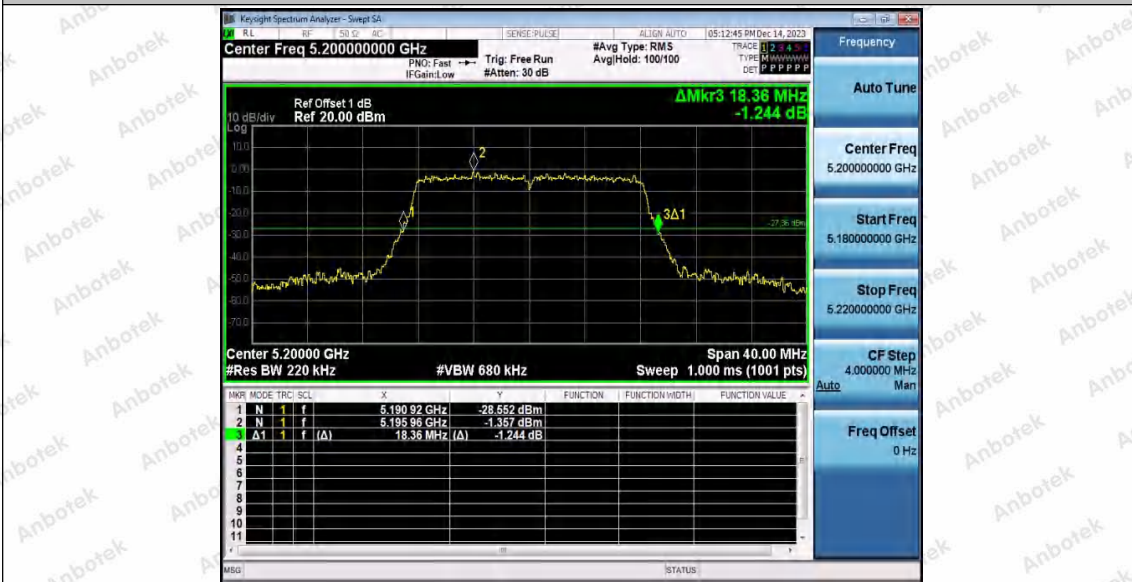

11A_Ant2_5200