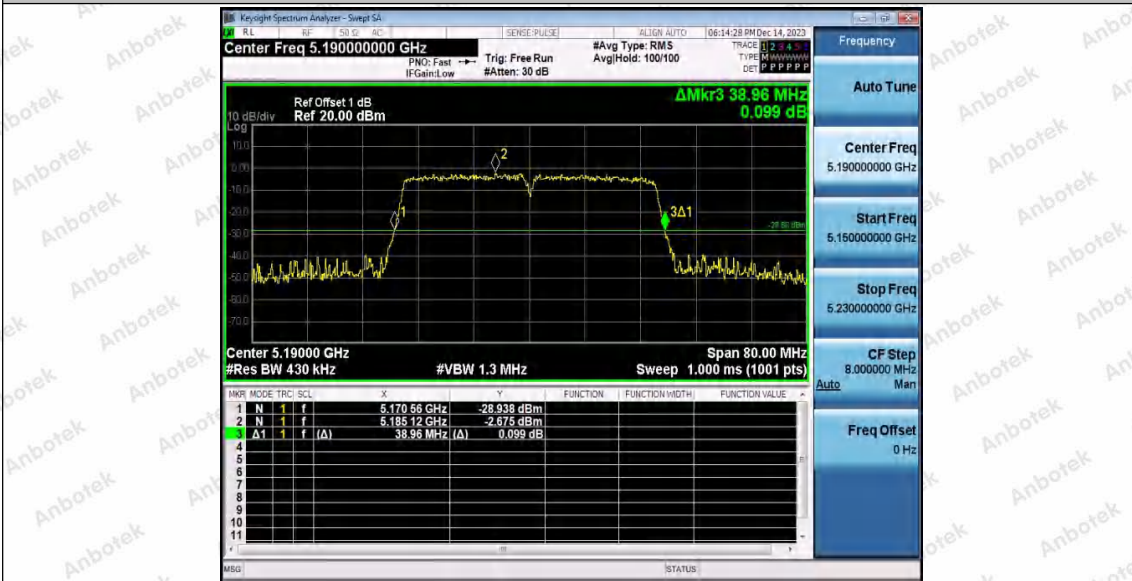

Hotline
400-003-0500
www.anbotek.com.cn

11N20SISO_Ant2_5825

11N40SISO_Ant1_5190

Shenzhen Anbotek Compliance Laboratory Limited

Address: 1/F., Building D, Sogood Science and Technology Park, Sanwei Community, Hangcheng Street, Bao'an District, Shenzhen, Guangdong, China.
 Tel: (86) 0755-26066440 Fax: (86) 0755-26014772 Email: service@anbotek.com