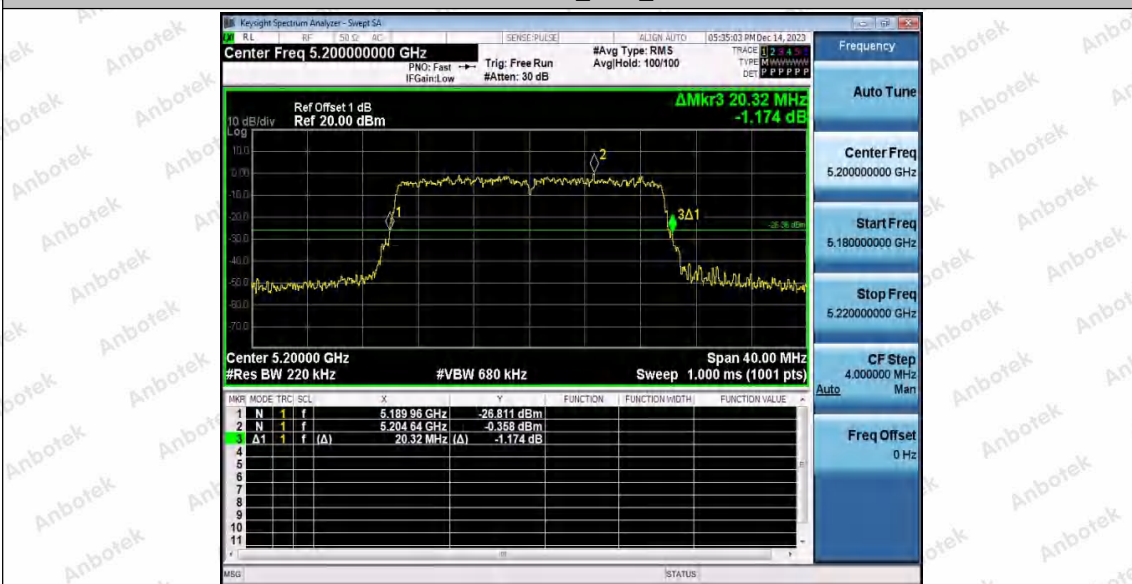

Hotline
400-003-0500
www.anbotek.com.cn

11AX20SISO_Ant1_5200

11AX20SISO_Ant2_5200

Shenzhen Anbotek Compliance Laboratory Limited

Address: 1/F., Building D, Sogood Science and Technology Park, Sanwei Community, Hangcheng Street, Bao'an District, Shenzhen, Guangdong, China.
 Tel: (86) 0755-26066440 Fax: (86) 0755-26014772 Email: service@anbotek.com