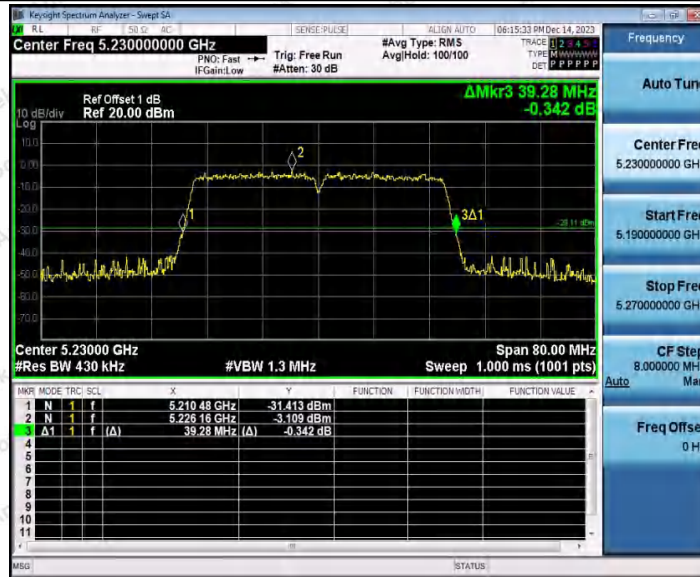

11N40SISO_Ant1_5230

11N40SISO_Ant2_5230

Shenzhen Anbotek Compliance Laboratory Limited

Address: 1/F., Building D, Sogood Science and Technology Park, Sanwei Community, Hangcheng Street, Bao'an District, Shenzhen, Guangdong, China.
Tel: (86) 0755-26066440 Fax: (86) 0755-26014772 Email: service@anbotek.com

Hotline
400-003-0500
www.anbotek.com.cn