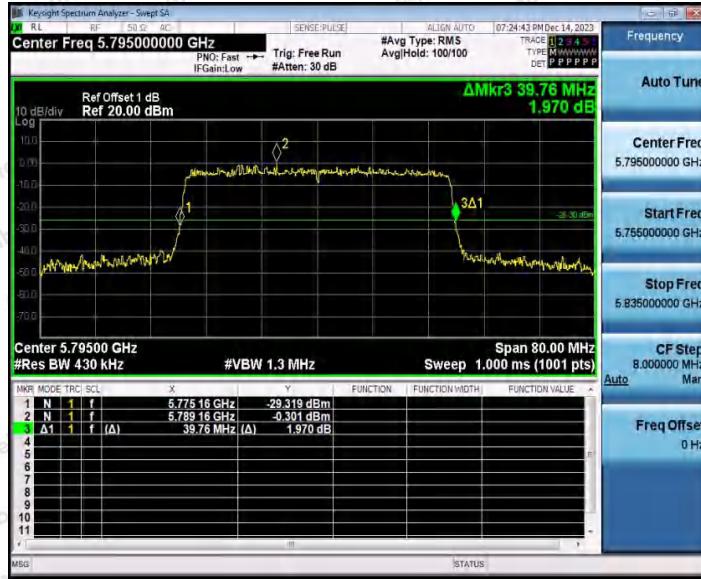

11AX40SISO_Ant2_5795