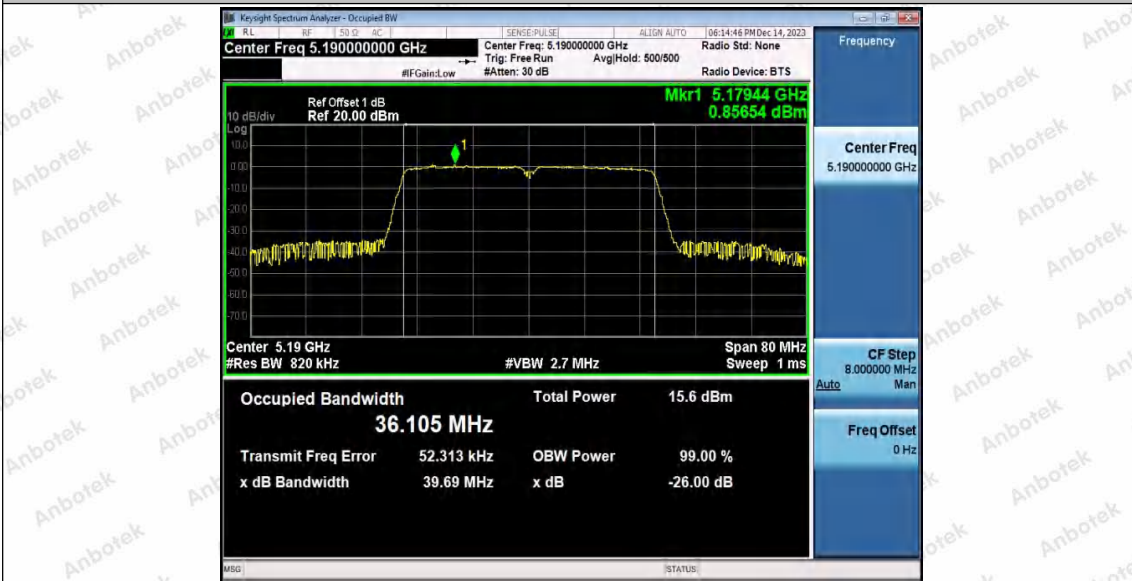

Hotline 400-003-0500
 www.anbotek.com.cn

11N20SISO_Ant2_5825

11N40SISO_Ant1_5190

Shenzhen Anbotek Compliance Laboratory Limited

Address: 1/F., Building D, Sogood Science and Technology Park, Sanwei Community, Hangcheng Street, Bao'an District, Shenzhen, Guangdong, China.
Tel: (86) 0755-26066440 Fax: (86) 0755-26014772 Email: service@anbotek.com