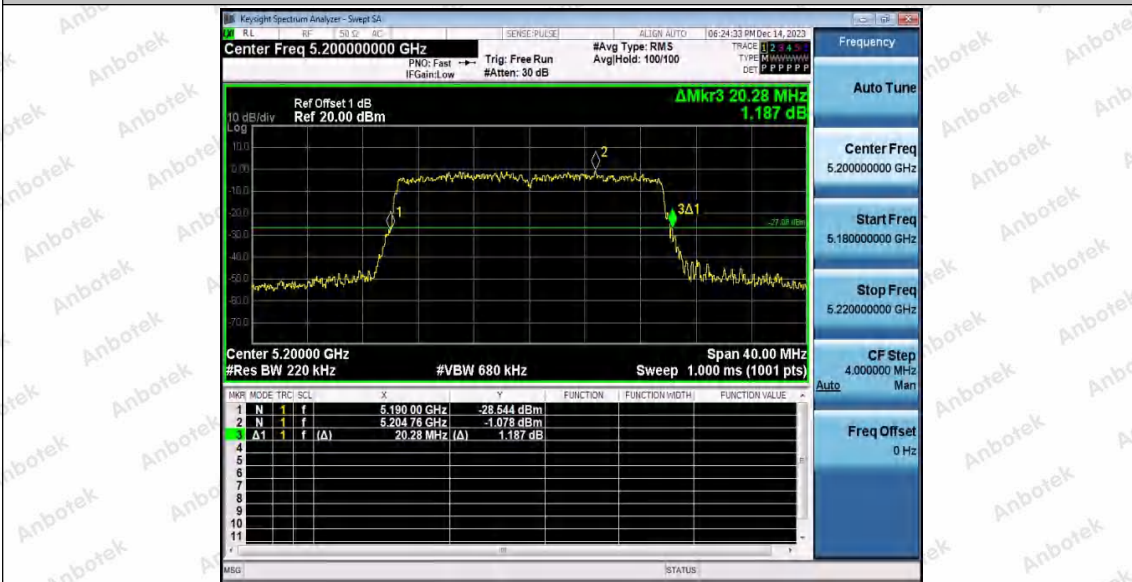

11AX20SISO_Ant1_5200