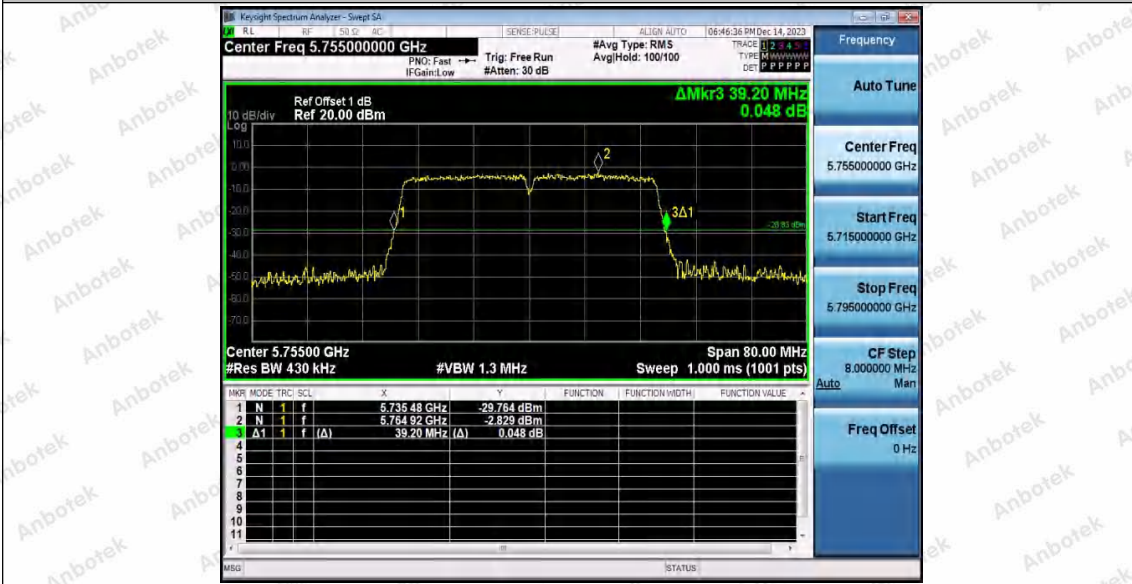

11AC40SISO_Ant1_5755