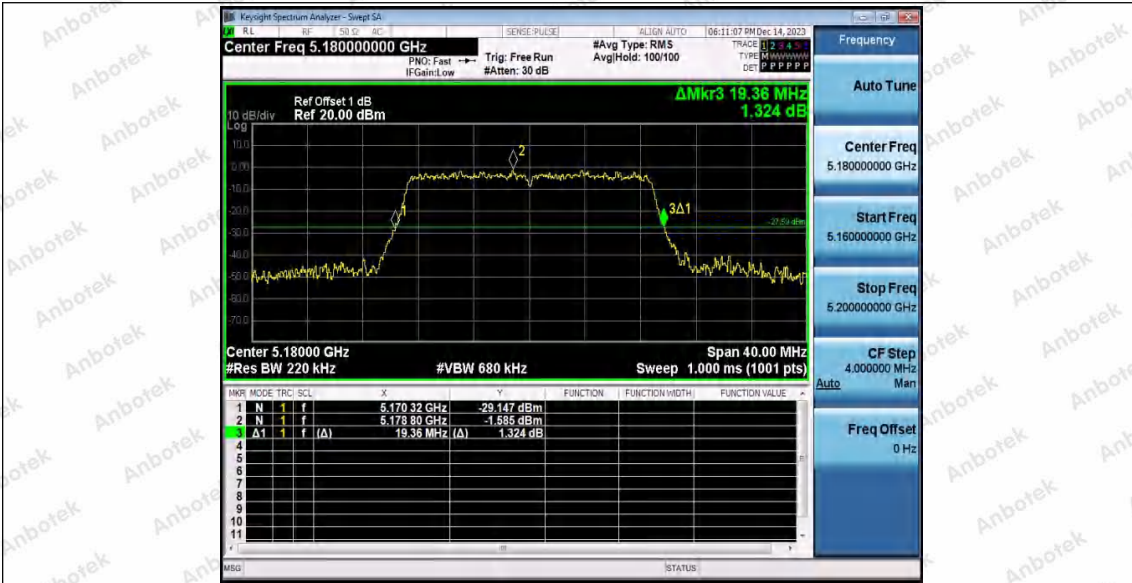

Shenzhen Anbotek Compliance Laboratory Limited

Address: 1/F., Building D, Sogood Science and Technology Park, Sanwei Community, Hangcheng Street, Bao'an District, Shenzhen, Guangdong, China.
Tel: (86) 0755-26066440 Fax: (86) 0755-26014772 Email: service@anbotek.com

Hotline 400-003-0500
www.anbotek.com.cn