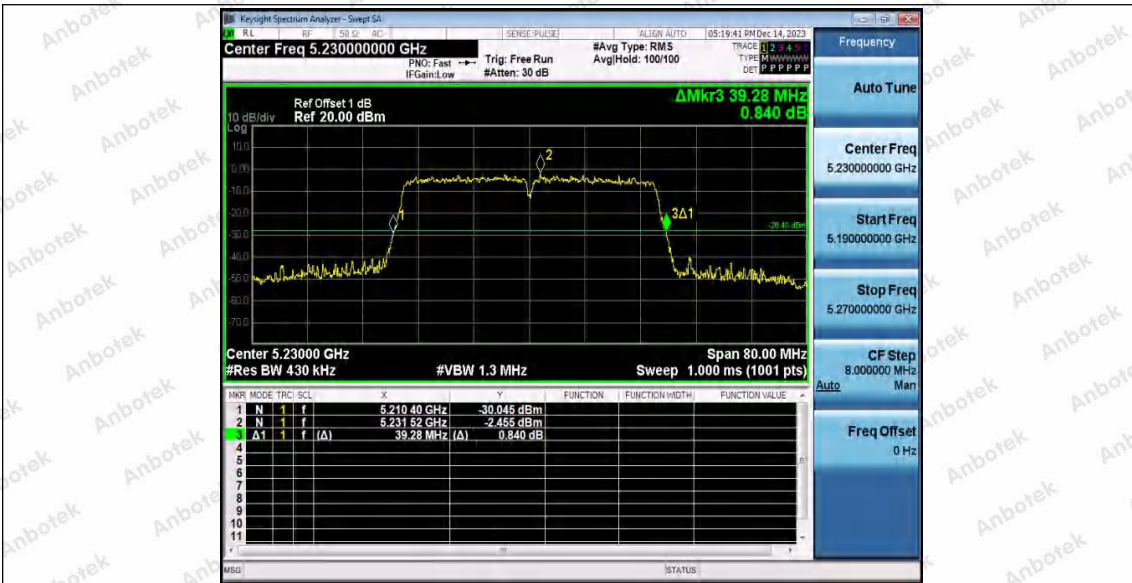

Shenzhen Anbotek Compliance Laboratory Limited

Address: 1/F., Building D, Sogood Science and Technology Park, Sanwei Community, Hangcheng Street, Bao'an District, Shenzhen, Guangdong, China.
Tel: (86) 0755-26066440 Fax: (86) 0755-26014772 Email: service@anbotek.com

Hotline 400-003-0500
www.anbotek.com.cn