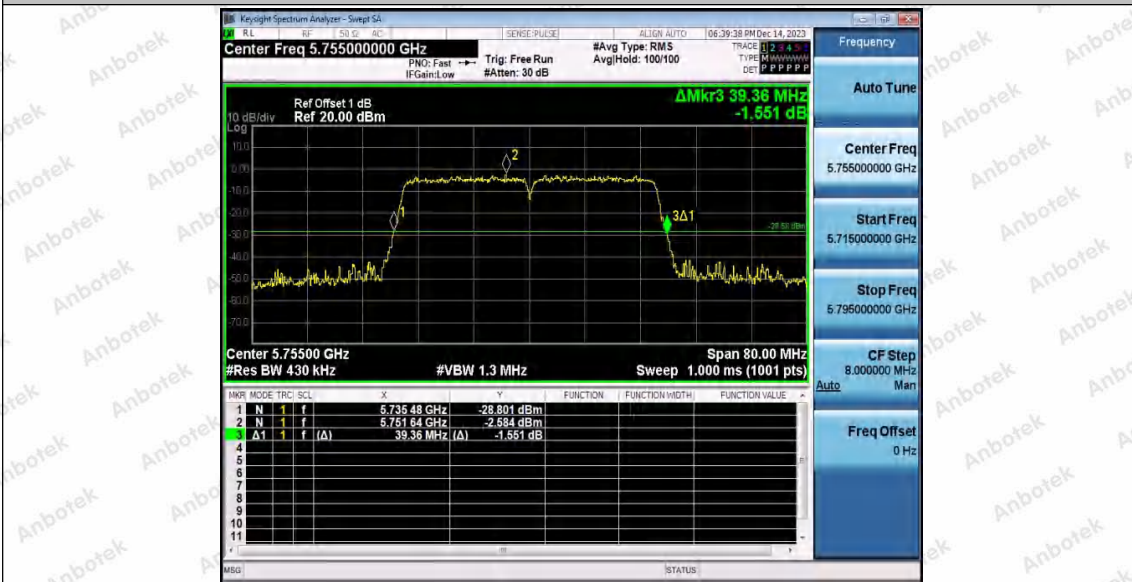

11N40SISO_Ant1_5755