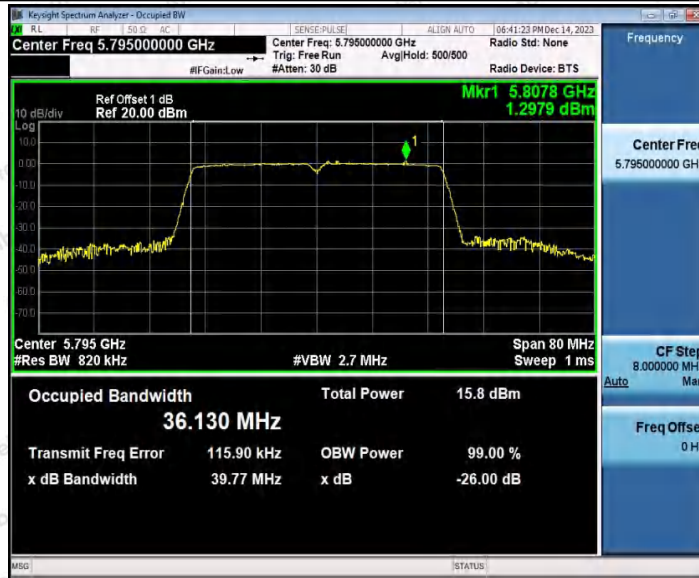

11N40SISO_Ant1_5795