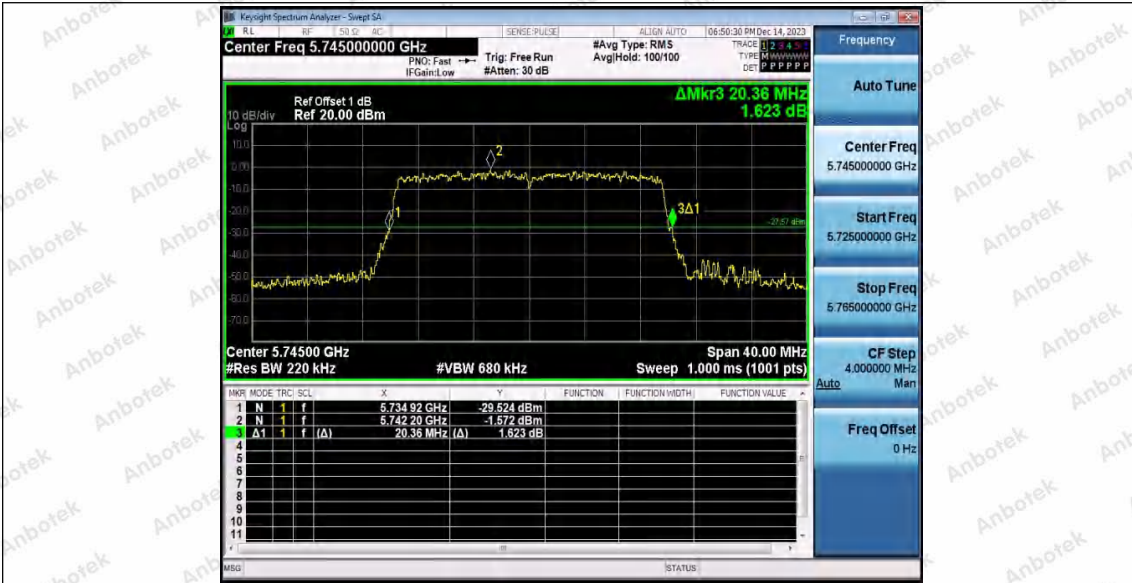

Shenzhen Anbotek Compliance Laboratory Limited

Address: 1/F., Building D, Sogood Science and Technology Park, Sanwei Community, Hangcheng Street, Bao'an District, Shenzhen, Guangdong, China.
Tel: (86) 0755-26066440 Fax: (86) 0755-26014772 Email: service@anbotek.com

Hotline 400-003-0500
www.anbotek.com.cn