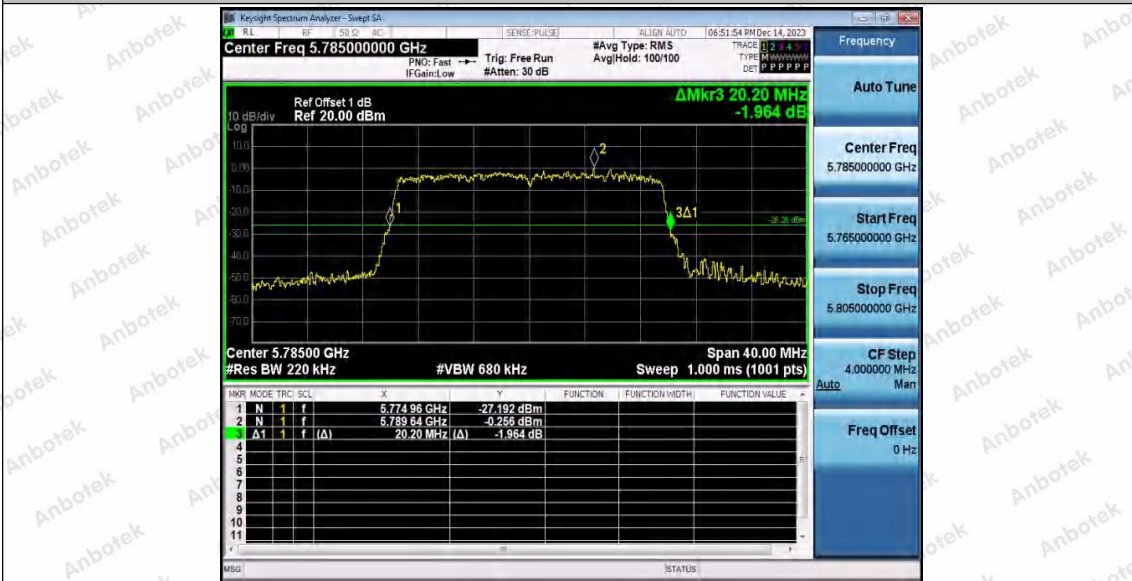

11AX20SISO_Ant1_5785

Shenzhen Anbotek Compliance Laboratory Limited

Address: 1/F., Building D, Sogood Science and Technology Park, Sanwei Community, Hangcheng Street, Bao'an District, Shenzhen, Guangdong, China.
Tel: (86) 0755-26066440 Fax: (86) 0755-26014772 Email: service@anbotek.com

Hotline 400-003-0500
www.anbotek.com.cn