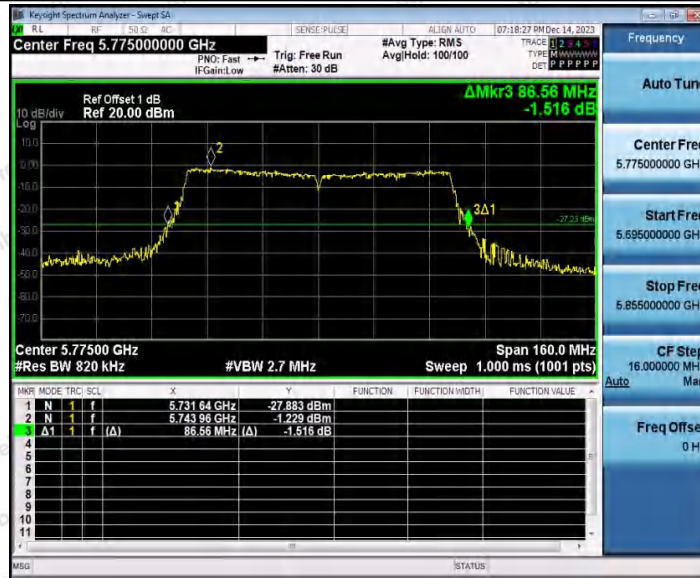

11AC80SISO_Ant2_5775