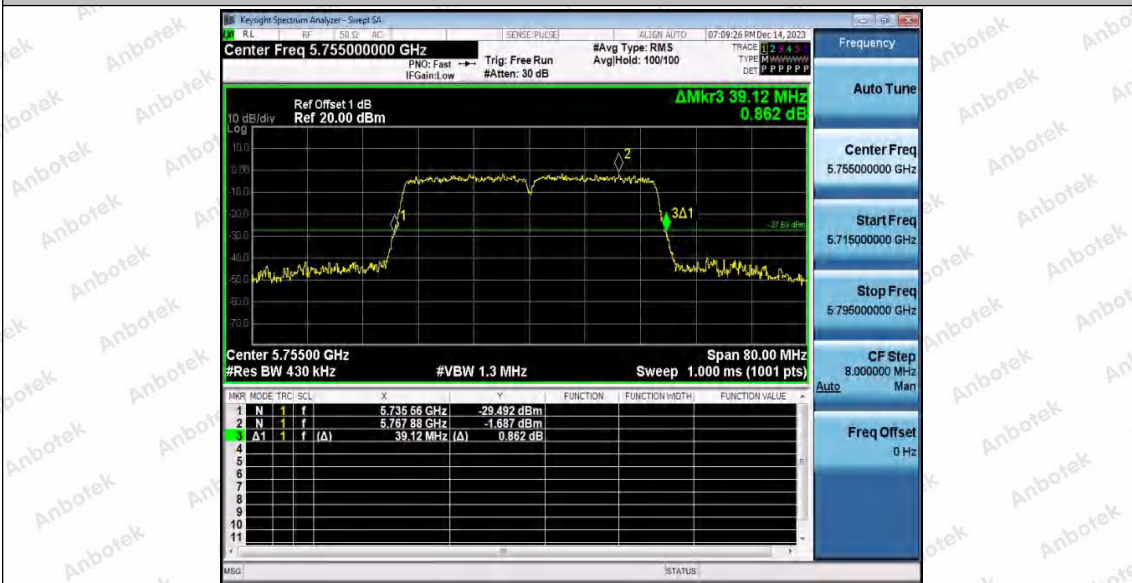

11N40SISO_Ant2_5755

Shenzhen Anbotek Compliance Laboratory Limited

Address: 1/F., Building D, Sogood Science and Technology Park, Sanwei Community, Hangcheng Street, Bao'an District, Shenzhen, Guangdong, China.
Tel: (86) 0755-26066440 Fax: (86) 0755-26014772 Email: service@anbotek.com

Hotline 400-003-0500
www.anbotek.com.cn