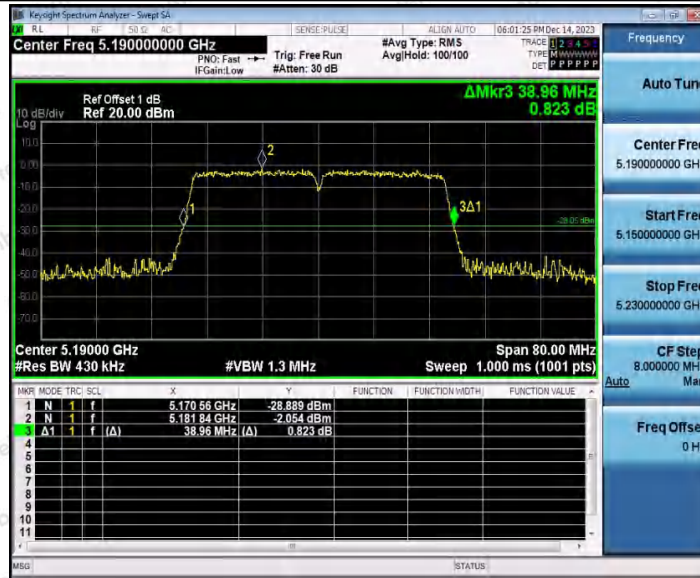

11AC40SISO_Ant2_5190