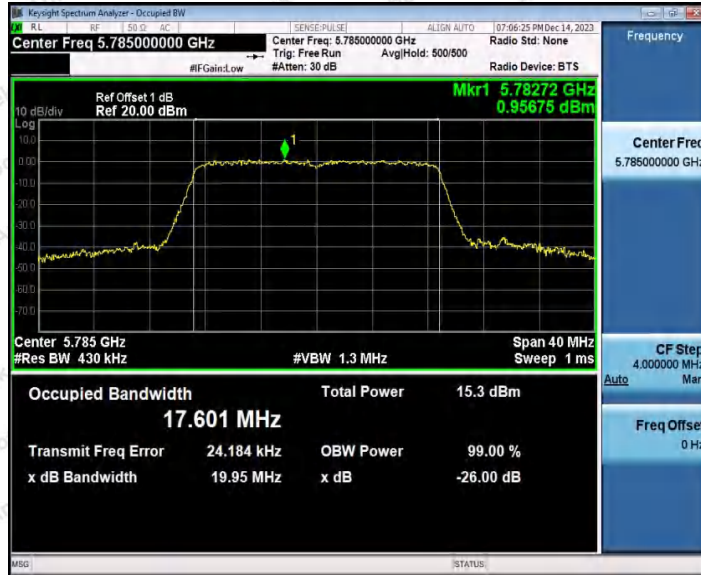

11N20SISO_Ant2_5785

11N20SISO_Ant1_5825

Shenzhen Anbotek Compliance Laboratory Limited

Address: 1/F., Building D, Sogood Science and Technology Park, Sanwei Community, Hangcheng Street, Bao'an District, Shenzhen, Guangdong, China.
Tel: (86) 0755-26066440 Fax: (86) 0755-26014772 Email: service@anbotek.com

Hotline 400-003-0500
www.anbotek.com.cn