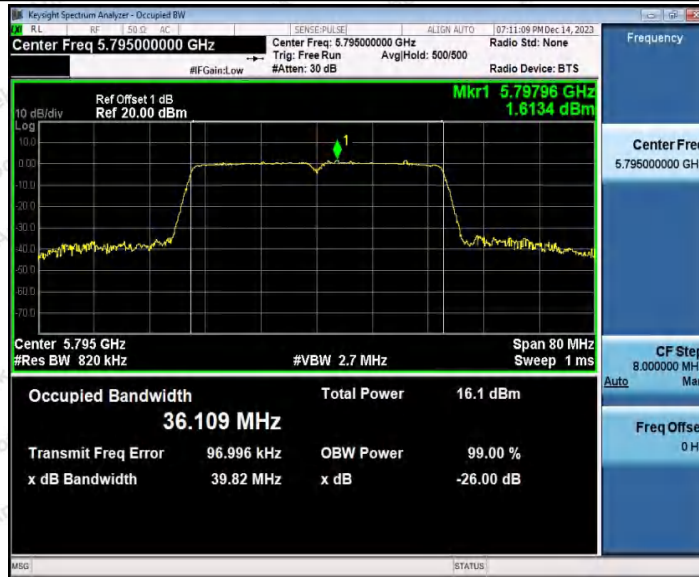

11N40SISO_Ant2_5795

11AC20SISO_Ant1_5180

Shenzhen Anbotek Compliance Laboratory Limited

Address: 1/F., Building D, Sogood Science and Technology Park, Sanwei Community, Hangcheng Street, Bao'an District, Shenzhen, Guangdong, China.
Tel: (86) 0755-26066440 Fax: (86) 0755-26014772 Email: service@anbotek.com

Hotline 400-003-0500
www.anbotek.com.cn