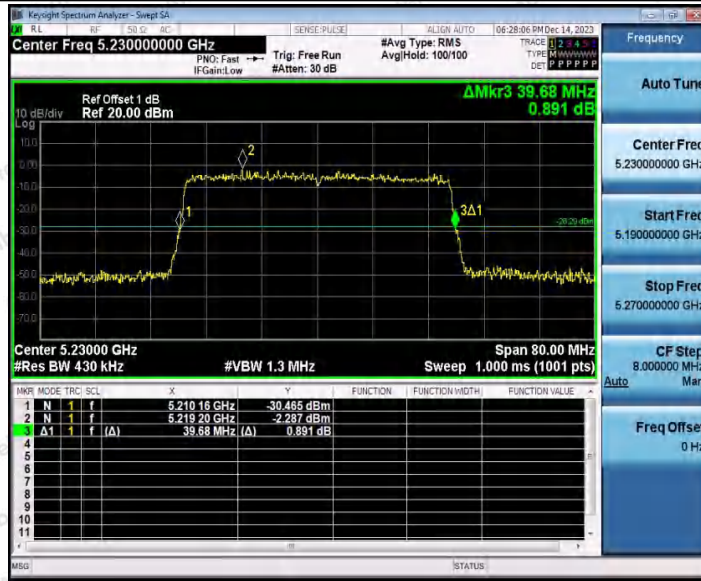

11AX40SISO_Ant1_5230