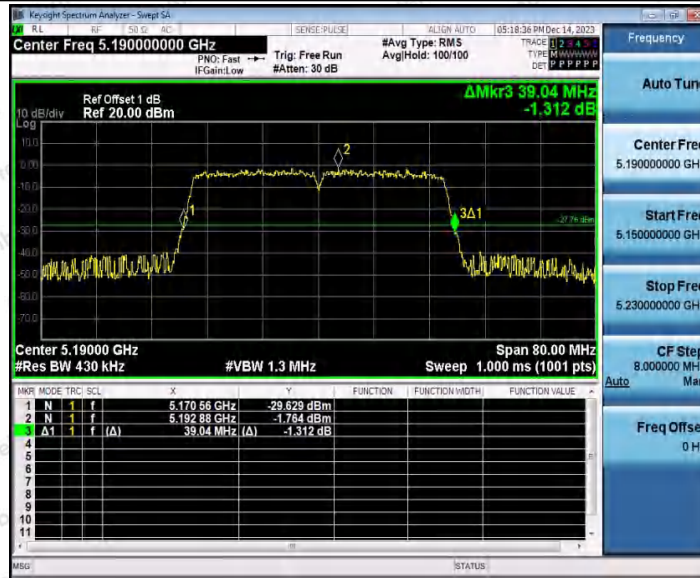

11N40SISO_Ant2_5190