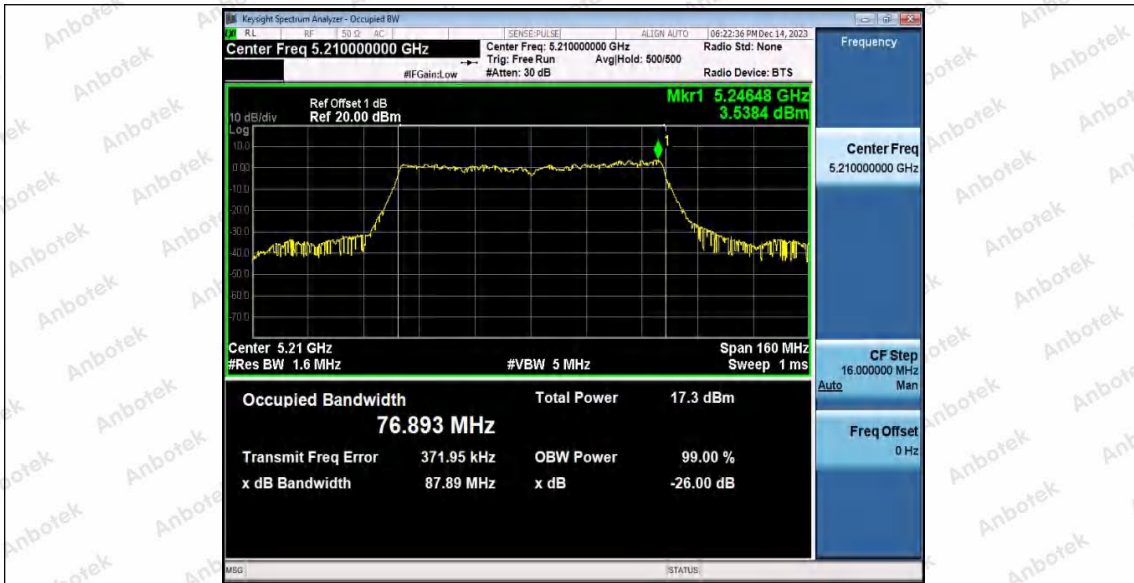

Shenzhen Anbotek Compliance Laboratory Limited

Address: 1/F., Building D, Sogood Science and Technology Park, Sanwei Community, Hangcheng Street, Bao'an District, Shenzhen, Guangdong, China.
Tel: (86) 0755-26066440 Fax: (86) 0755-26014772 Email: service@anbotek.com

Hotline
400-003-0500
www.anbotek.com.cn