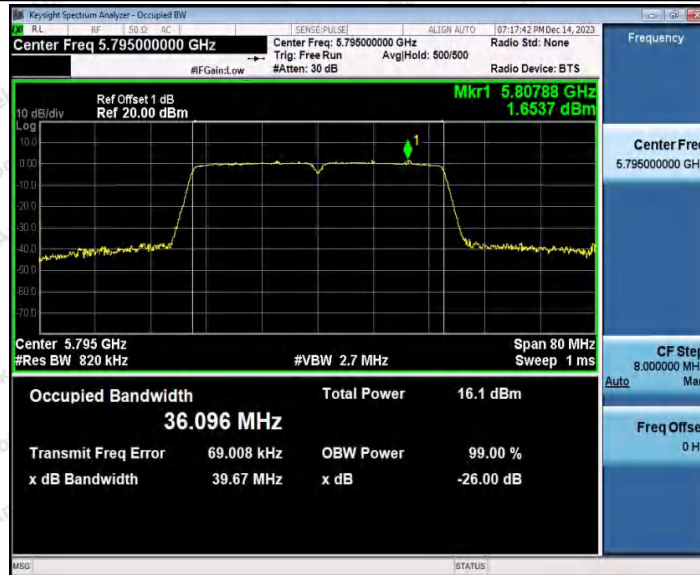

11AC40SISO_Ant2_5795

11AC80SISO_Ant1_5210

Shenzhen Anbotek Compliance Laboratory Limited

Address: 1/F., Building D, Sogood Science and Technology Park, Sanwei Community, Hangcheng Street, Bao'an District, Shenzhen, Guangdong, China.
Tel: (86) 0755-26066440 Fax: (86) 0755-26014772 Email: service@anbotek.com

Hotline 400-003-0500
www.anbotek.com.cn