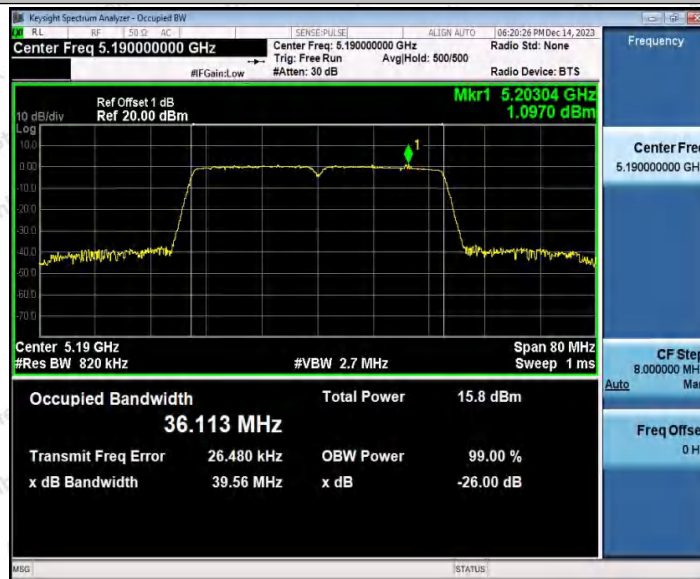

Hotline 400-003-0500
 www.anbotek.com.cn

11AC20SISO_Ant2_5825

11AC40SISO_Ant1_5190

Shenzhen Anbotek Compliance Laboratory Limited

Address: 1/F., Building D, Sogood Science and Technology Park, Sanwei Community, Hangcheng Street, Bao'an District, Shenzhen, Guangdong, China.
Tel: (86) 0755-26066440 Fax: (86) 0755-26014772 Email: service@anbotek.com