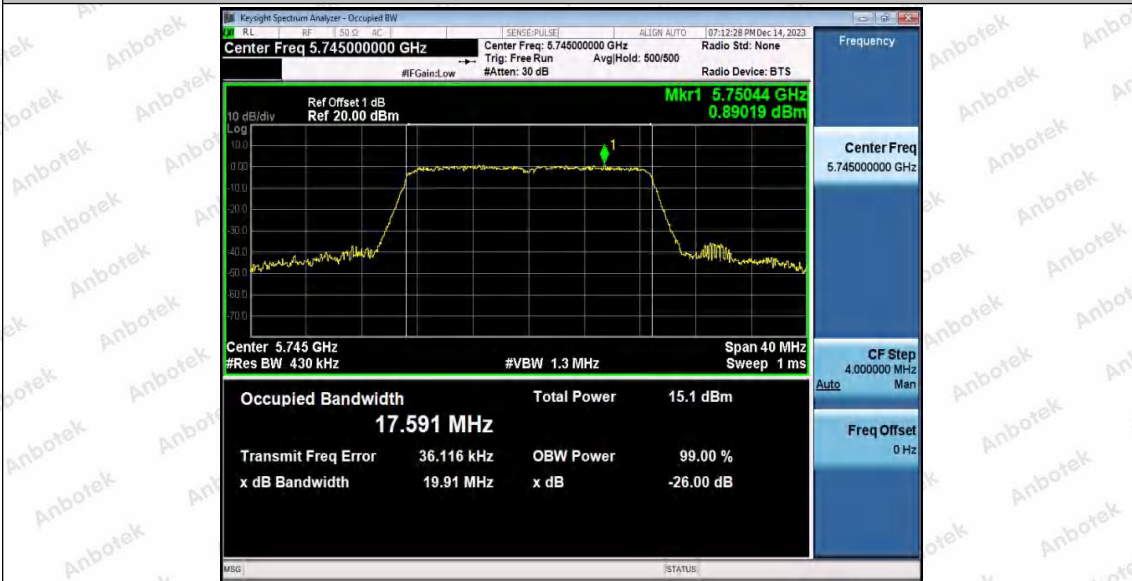

Hotline 400-003-0500
 www.anbotek.com.cn

11AC20SISO_Ant1_5745

11AC20SISO_Ant2_5745

Shenzhen Anbotek Compliance Laboratory Limited

Address: 1/F., Building D, Sogood Science and Technology Park, Sanwei Community, Hangcheng Street, Bao'an District, Shenzhen, Guangdong, China.
Tel: (86) 0755-26066440 Fax: (86) 0755-26014772 Email: service@anbotek.com