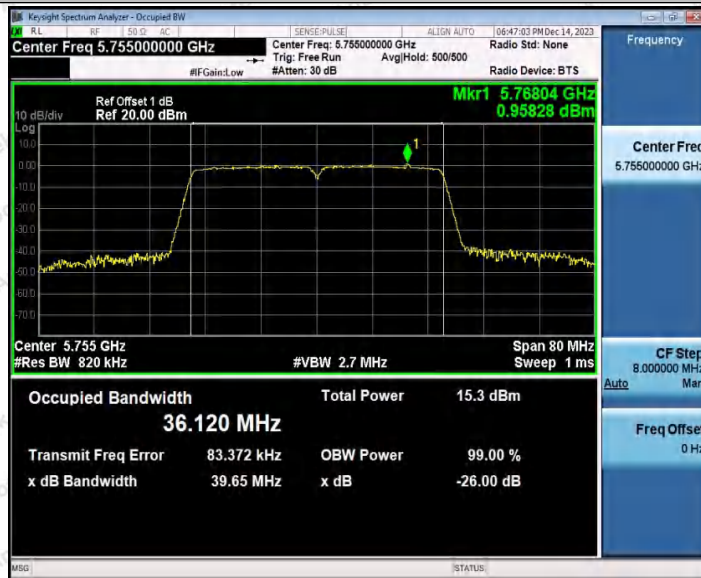

11AC40SISO_Ant1_5755