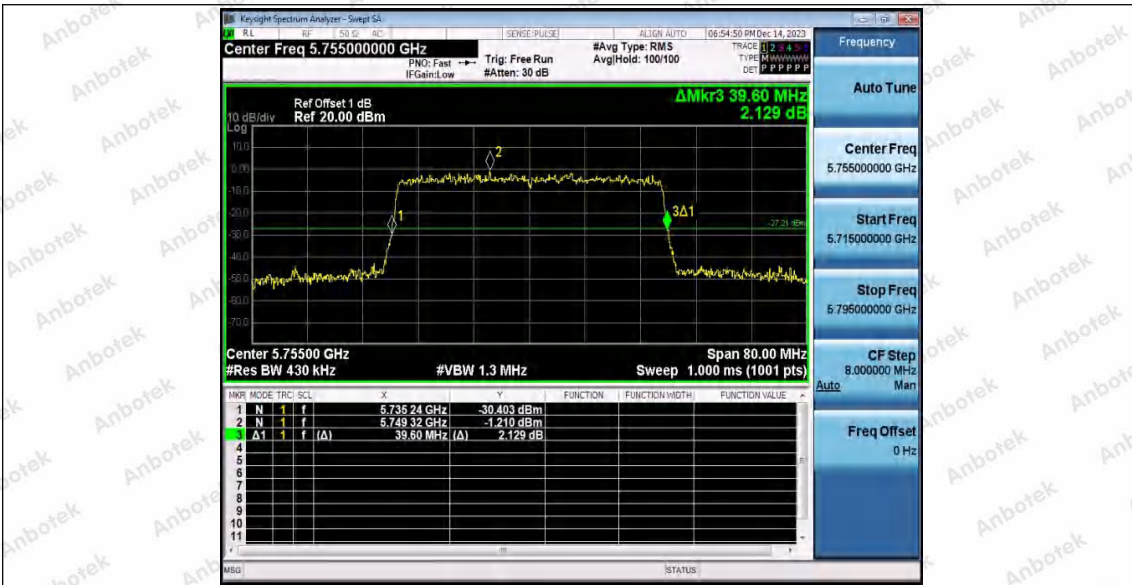

Shenzhen Anbotek Compliance Laboratory Limited

Address: 1/F., Building D, Sogood Science and Technology Park, Sanwei Community, Hangcheng Street, Bao'an District, Shenzhen, Guangdong, China.
Tel: (86) 0755-26066440 Fax: (86) 0755-26014772 Email: service@anbotek.com

Hotline 400-003-0500
www.anbotek.com.cn