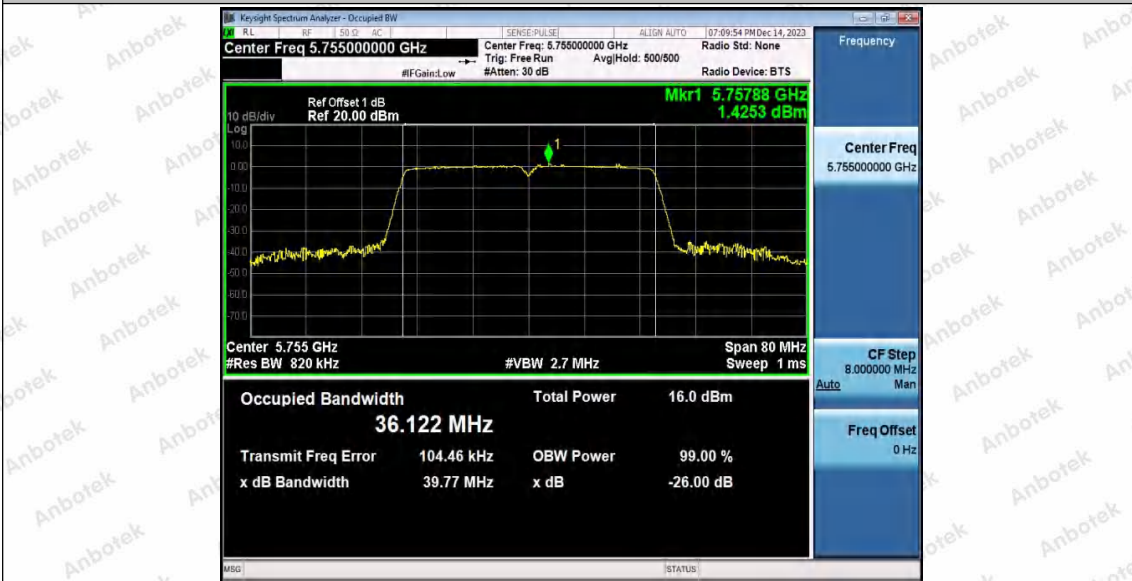

Hotline 400-003-0500
 www.anbotek.com.cn

11N40SISO_Ant1_5755

11N40SISO_Ant2_5755

Shenzhen Anbotek Compliance Laboratory Limited

Address: 1/F., Building D, Sogood Science and Technology Park, Sanwei Community, Hangcheng Street, Bao'an District, Shenzhen, Guangdong, China.
Tel: (86) 0755-26066440 Fax: (86) 0755-26014772 Email: service@anbotek.com