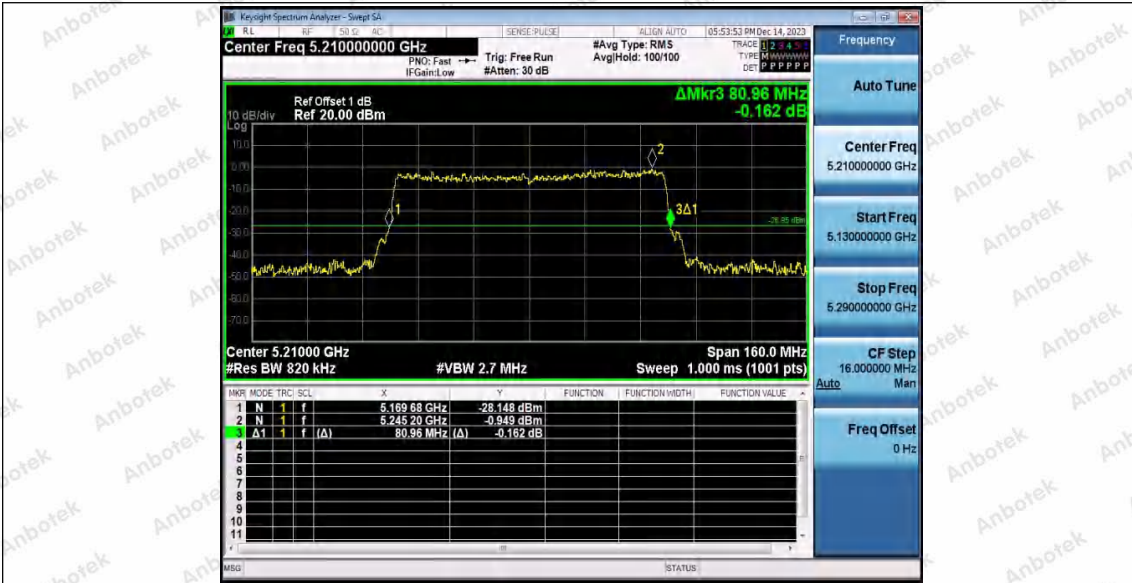

Shenzhen Anbotek Compliance Laboratory Limited

Address: 1/F., Building D, Sogood Science and Technology Park, Sanwei Community, Hangcheng Street, Bao'an District, Shenzhen, Guangdong, China.
Tel: (86) 0755-26066440 Fax: (86) 0755-26014772 Email: service@anbotek.com

Hotline 400-003-0500
www.anbotek.com.cn