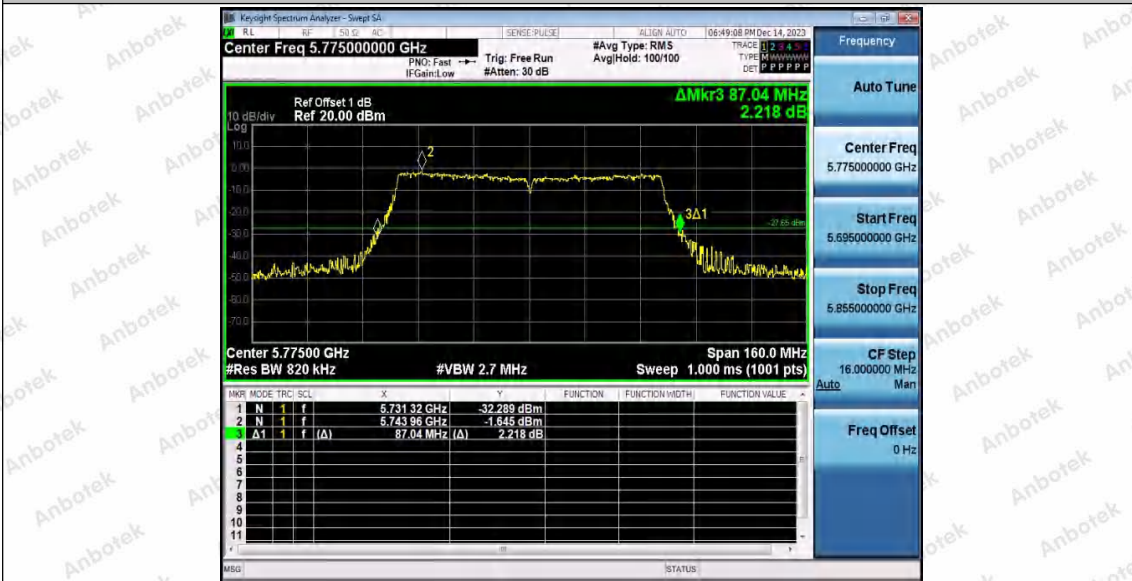

11AC80SISO_Ant1_5775

Shenzhen Anbotek Compliance Laboratory Limited

Address: 1/F., Building D, Sogood Science and Technology Park, Sanwei Community, Hangcheng Street, Bao'an District, Shenzhen, Guangdong, China.
Tel: (86) 0755-26066440 Fax: (86) 0755-26014772 Email: service@anbotek.com

Hotline 400-003-0500
www.anbotek.com.cn