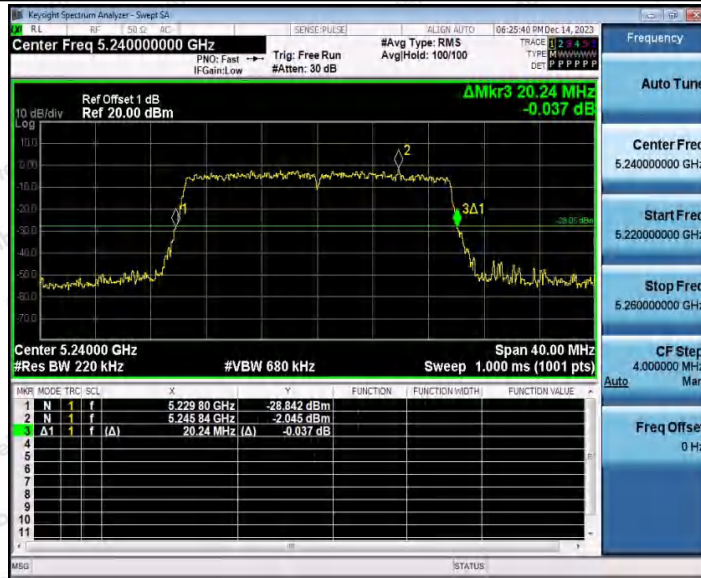

11AX20SISO_Ant1_5240