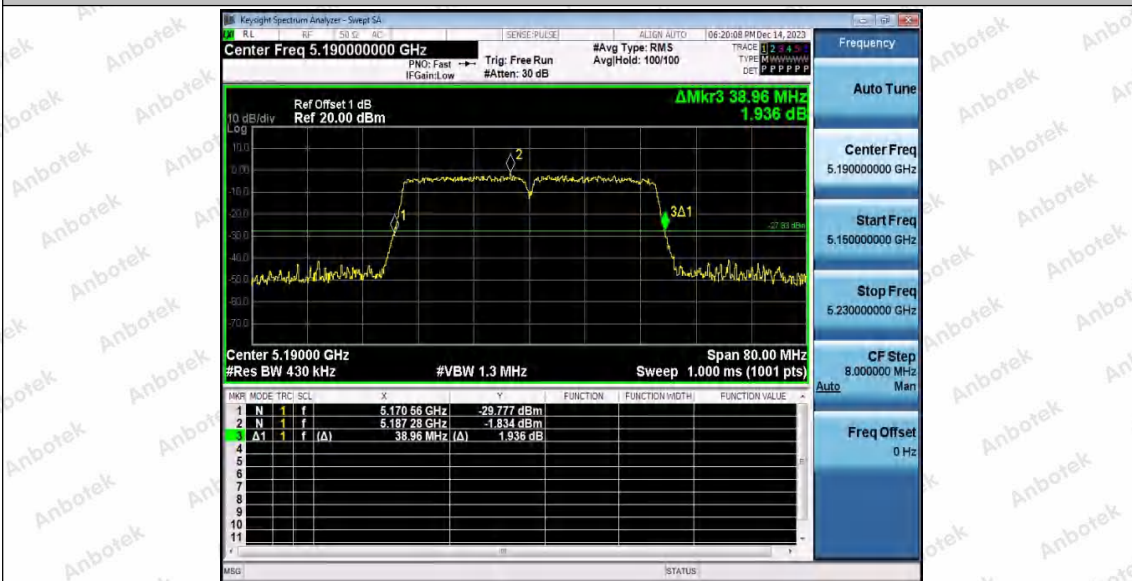

11AC40SISO_Ant1_5190

Shenzhen Anbotek Compliance Laboratory Limited

Address: 1/F., Building D, Sogood Science and Technology Park, Sanwei Community, Hangcheng Street, Bao'an District, Shenzhen, Guangdong, China.
Tel: (86) 0755-26066440 Fax: (86) 0755-26014772 Email: service@anbotek.com

Hotline
400-003-0500
www.anbotek.com.cn