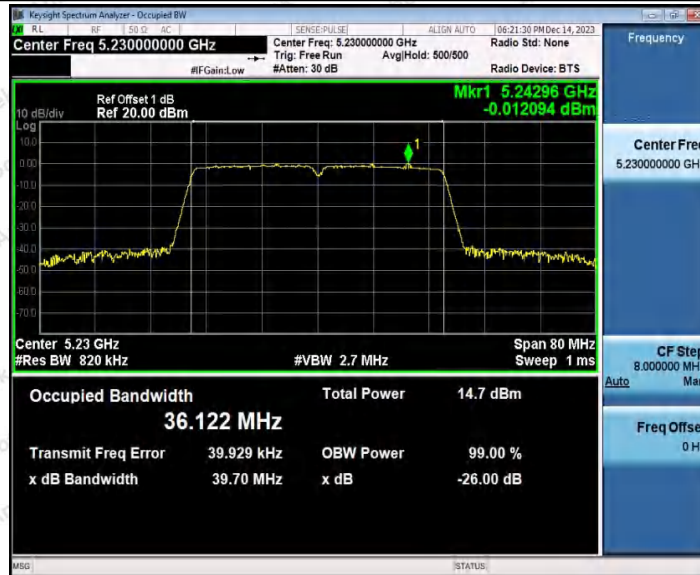

11AC40SISO_Ant1_5230

11AC40SISO_Ant2_5230

Shenzhen Anbotek Compliance Laboratory Limited

Address: 1/F., Building D, Sogood Science and Technology Park, Sanwei Community, Hangcheng Street, Bao'an District, Shenzhen, Guangdong, China.
Tel: (86) 0755-26066440 Fax: (86) 0755-26014772 Email: service@anbotek.com

Hotline
400-003-0500
www.anbotek.com.cn