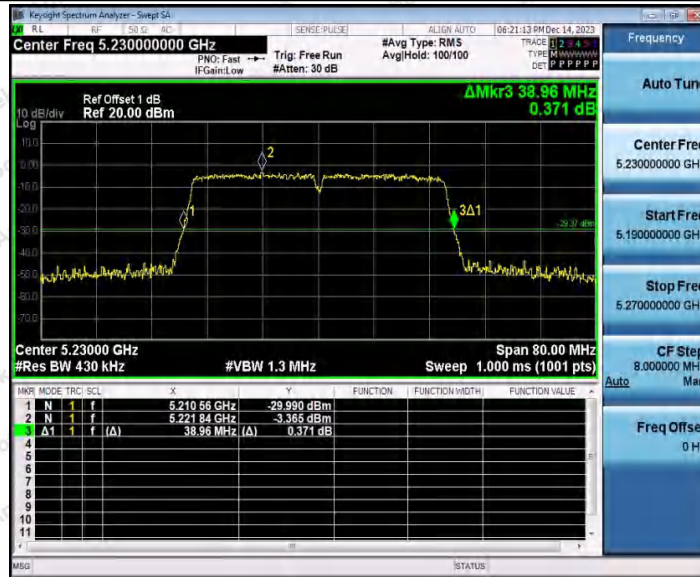

11AC40SISO_Ant1_5230

11AC40SISO_Ant2_5230

Shenzhen Anbotek Compliance Laboratory Limited

Address: 1/F., Building D, Sogood Science and Technology Park, Sanwei Community, Hangcheng Street, Bao'an District, Shenzhen, Guangdong, China.
Tel: (86) 0755-26066440 Fax: (86) 0755-26014772 Email: service@anbotek.com

Hotline
400-003-0500
www.anbotek.com.cn