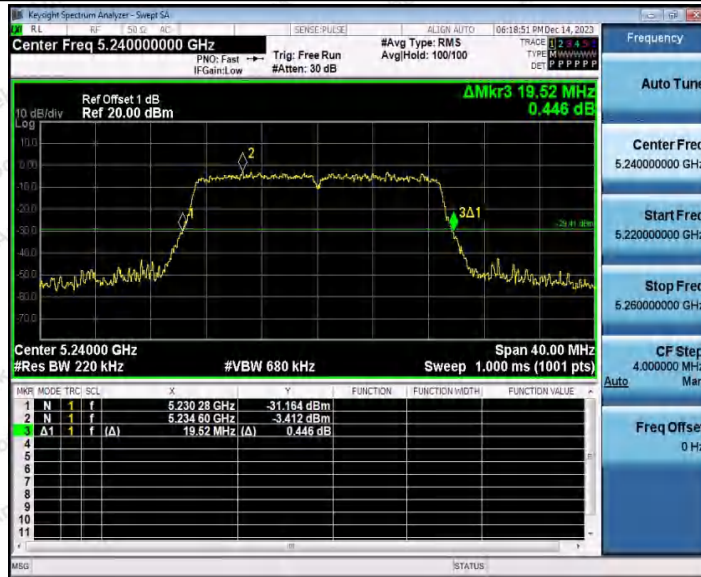

11AC20SISO_Ant1_5240

11AC20SISO_Ant2_5240

Shenzhen Anbotek Compliance Laboratory Limited

Address: 1/F., Building D, Sogood Science and Technology Park, Sanwei Community, Hangcheng Street, Bao'an District, Shenzhen, Guangdong, China.
Tel: (86) 0755-26066440 Fax: (86) 0755-26014772 Email: service@anbotek.com

Hotline
400-003-0500
www.anbotek.com.cn