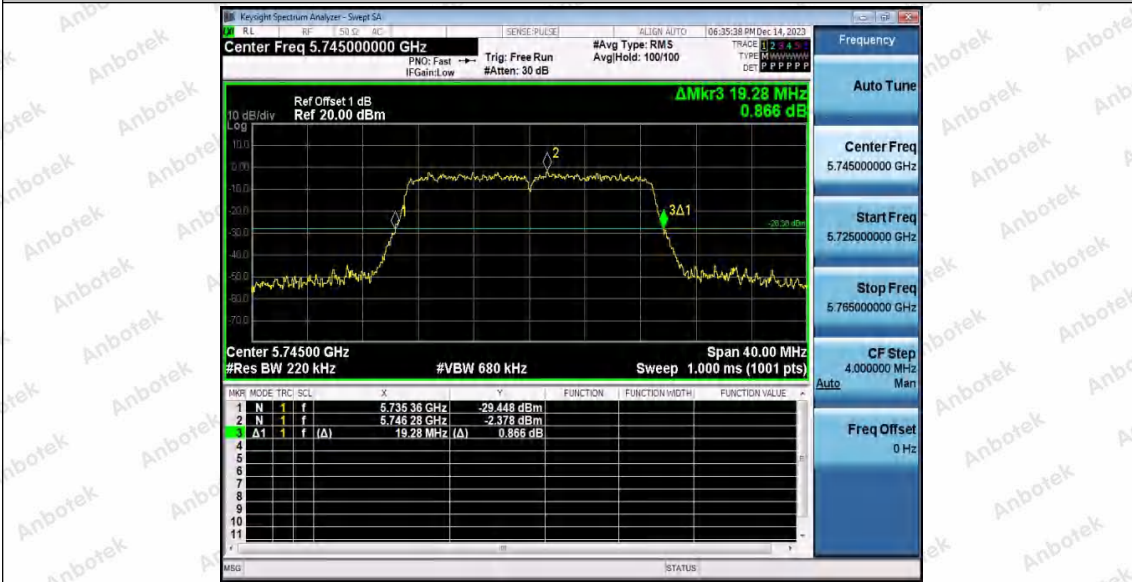

11N20SISO_Ant1_5745