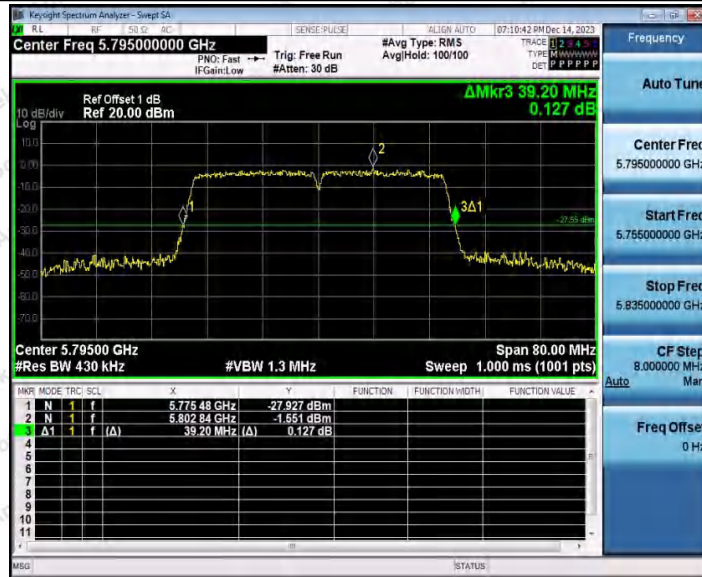

11N40SISO_Ant2_5795

11AC20SISO_Ant1_5180

Shenzhen Anbotek Compliance Laboratory Limited

Address: 1/F., Building D, Sogood Science and Technology Park, Sanwei Community, Hangcheng Street, Bao'an District, Shenzhen, Guangdong, China.
Tel: (86) 0755-26066440 Fax: (86) 0755-26014772 Email: service@anbotek.com

Hotline 400-003-0500
www.anbotek.com.cn