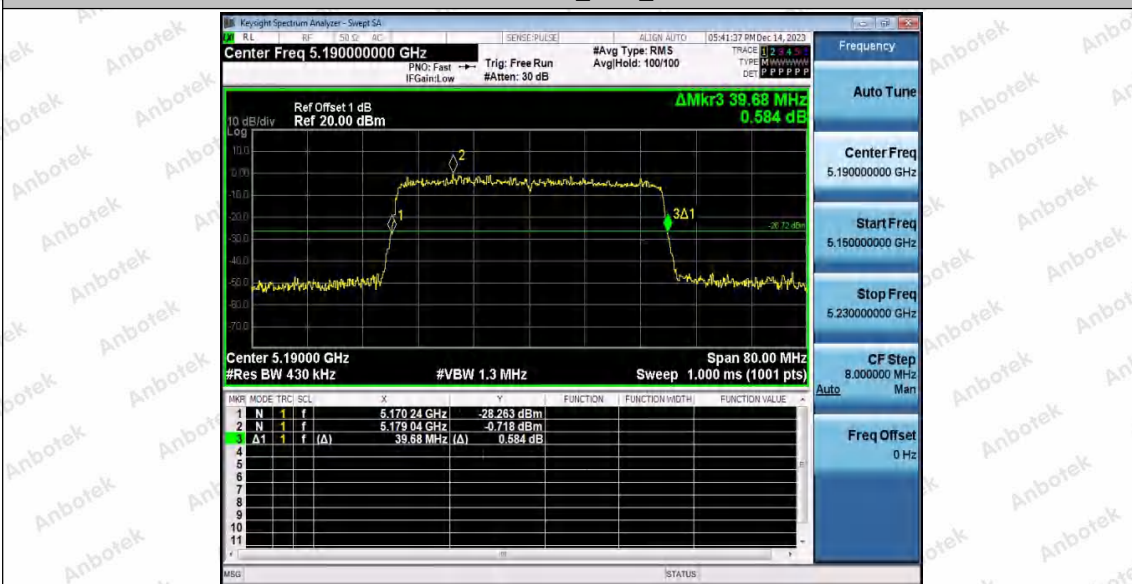

11AX40SISO_Ant2_5190

Shenzhen Anbotek Compliance Laboratory Limited

Address: 1/F., Building D, Sogood Science and Technology Park, Sanwei Community, Hangcheng Street, Bao'an District, Shenzhen, Guangdong, China.
Tel: (86) 0755-26066440 Fax: (86) 0755-26014772 Email: service@anbotek.com

Hotline 400-003-0500
www.anbotek.com.cn