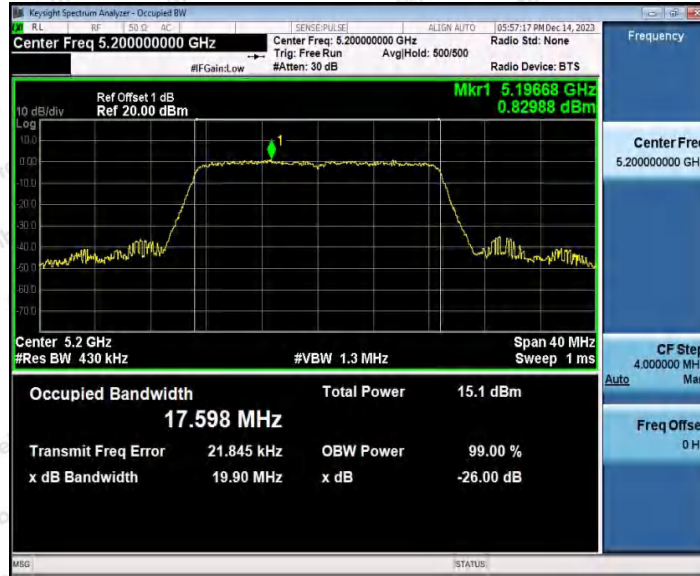

11AC20SISO_Ant2_5200