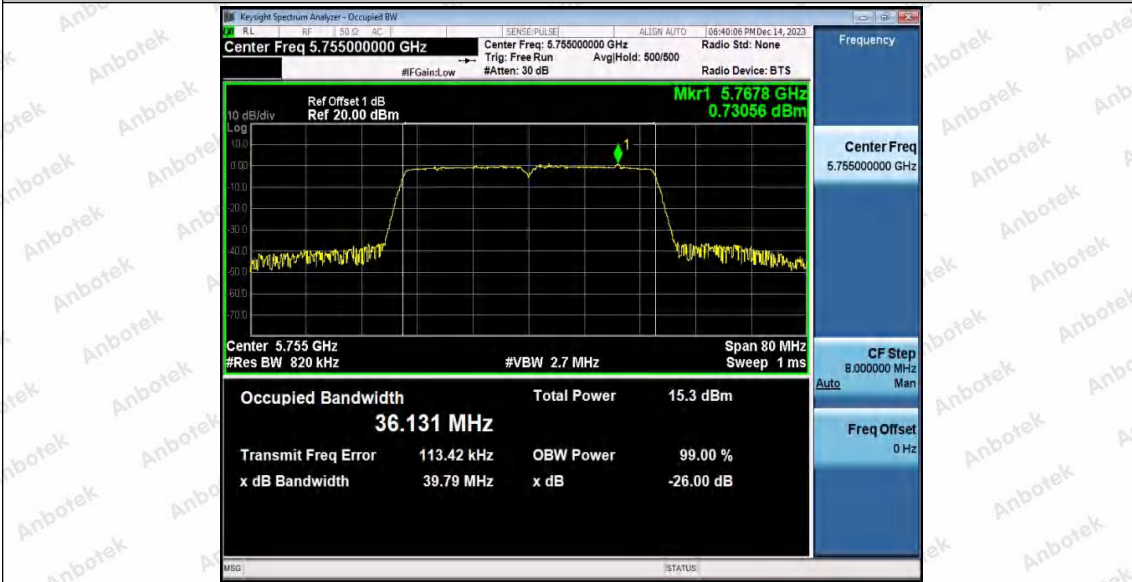

11N40SISO_Ant1_5755