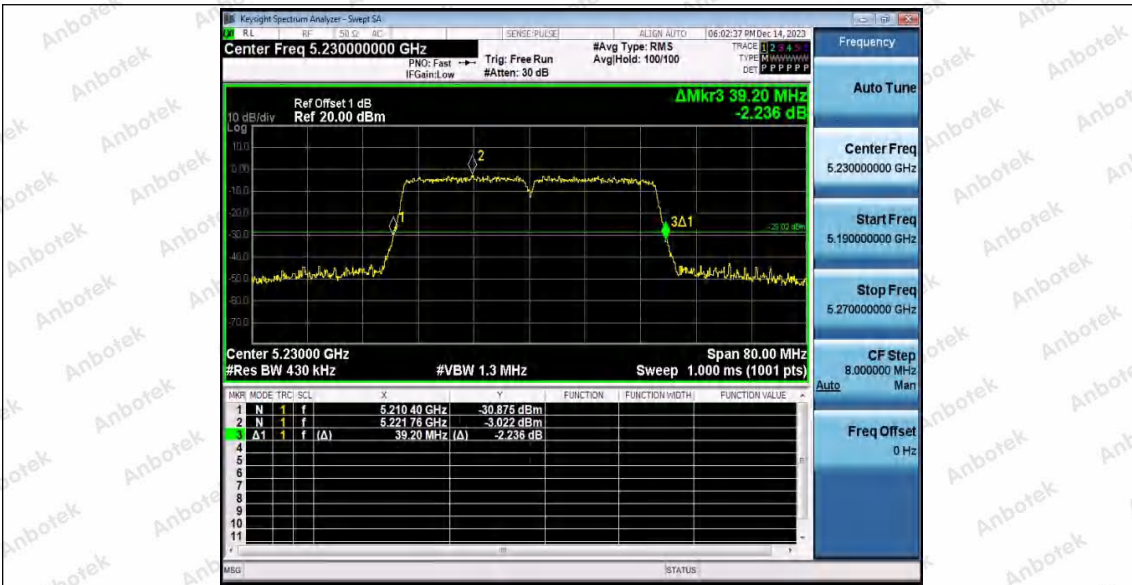

Shenzhen Anbotek Compliance Laboratory Limited

Address: 1/F., Building D, Sogood Science and Technology Park, Sanwei Community, Hangcheng Street, Bao'an District, Shenzhen, Guangdong, China.
Tel: (86) 0755-26066440 Fax: (86) 0755-26014772 Email: service@anbotek.com

Hotline 400-003-0500
www.anbotek.com.cn