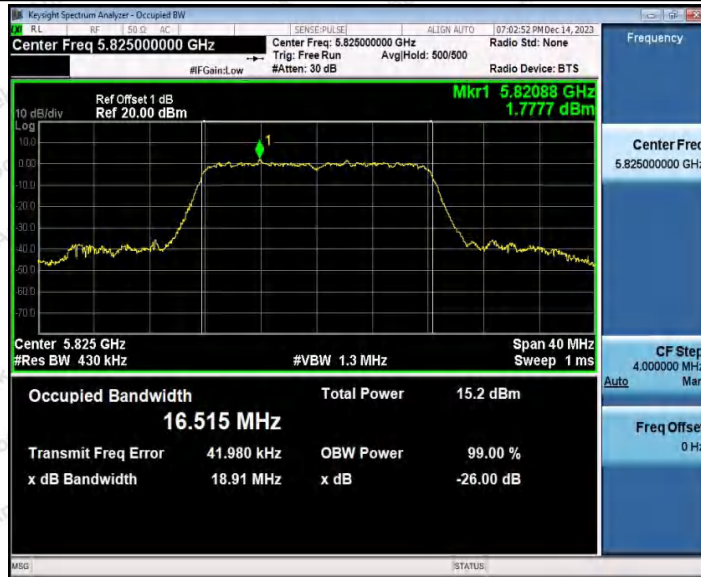

11A_Ant2_5825

11N20SISO_Ant1_5180

Shenzhen Anbotek Compliance Laboratory Limited

Address: 1/F., Building D, Sogood Science and Technology Park, Sanwei Community, Hangcheng Street, Bao'an District, Shenzhen, Guangdong, China.
Tel: (86) 0755-26066440 Fax: (86) 0755-26014772 Email: service@anbotek.com

Hotline 400-003-0500
www.anbotek.com.cn