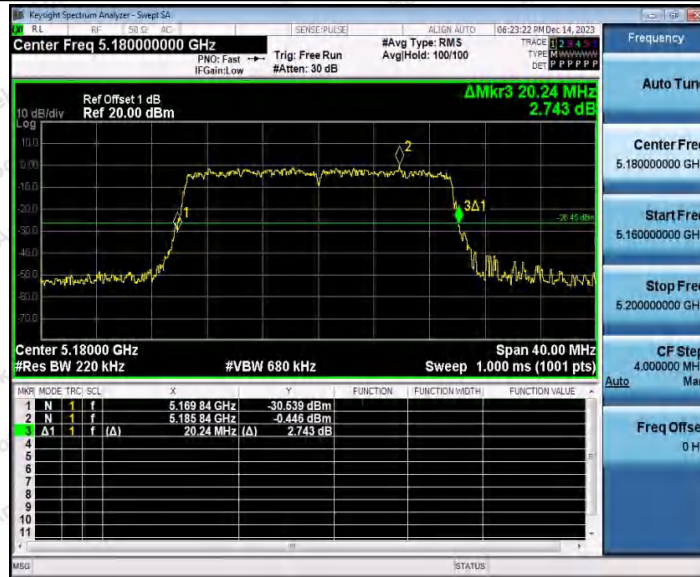

11AX20SISO_Ant1_5180

11AX20SISO_Ant2_5180

Shenzhen Anbotek Compliance Laboratory Limited

Address: 1/F., Building D, Sogood Science and Technology Park, Sanwei Community, Hangcheng Street, Bao'an District, Shenzhen, Guangdong, China.
Tel: (86) 0755-26066440 Fax: (86) 0755-26014772 Email: service@anbotek.com

Hotline
400-003-0500
www.anbotek.com.cn