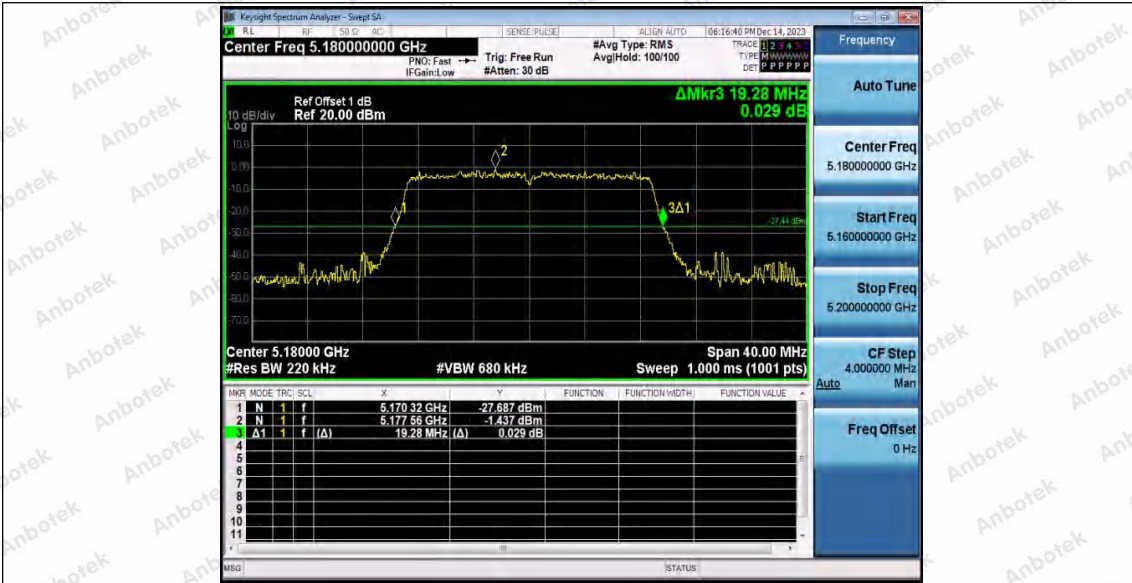

Shenzhen Anbotek Compliance Laboratory Limited

Address: 1/F., Building D, Sogood Science and Technology Park, Sanwei Community, Hangcheng Street, Bao'an District, Shenzhen, Guangdong, China.
Tel: (86) 0755-26066440 Fax: (86) 0755-26014772 Email: service@anbotek.com

Hotline: 400-003-0500
www.anbotek.com.cn