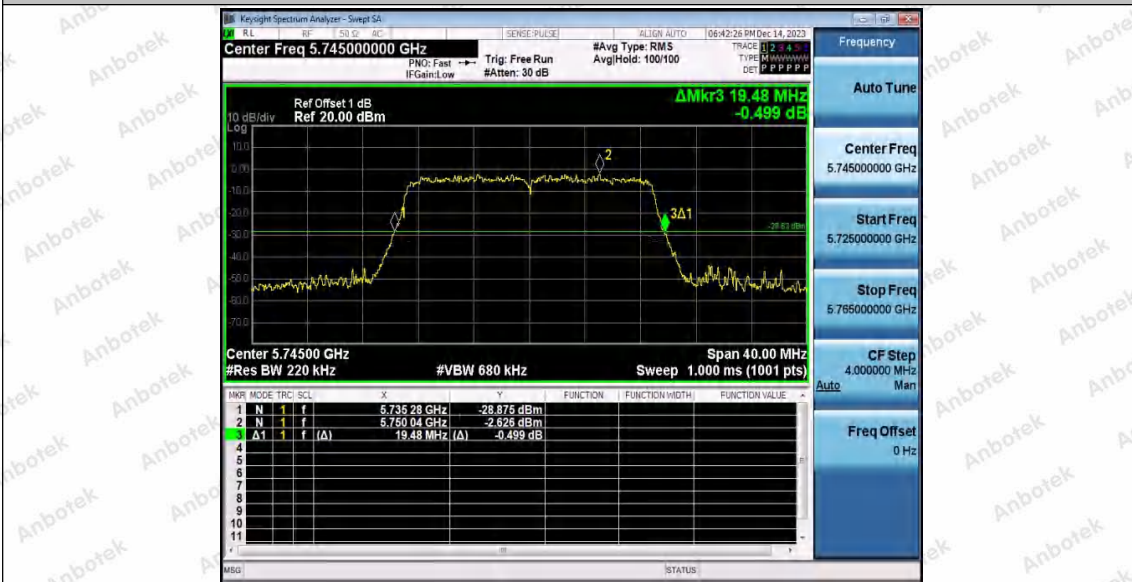

11AC20SISO_Ant1_5745