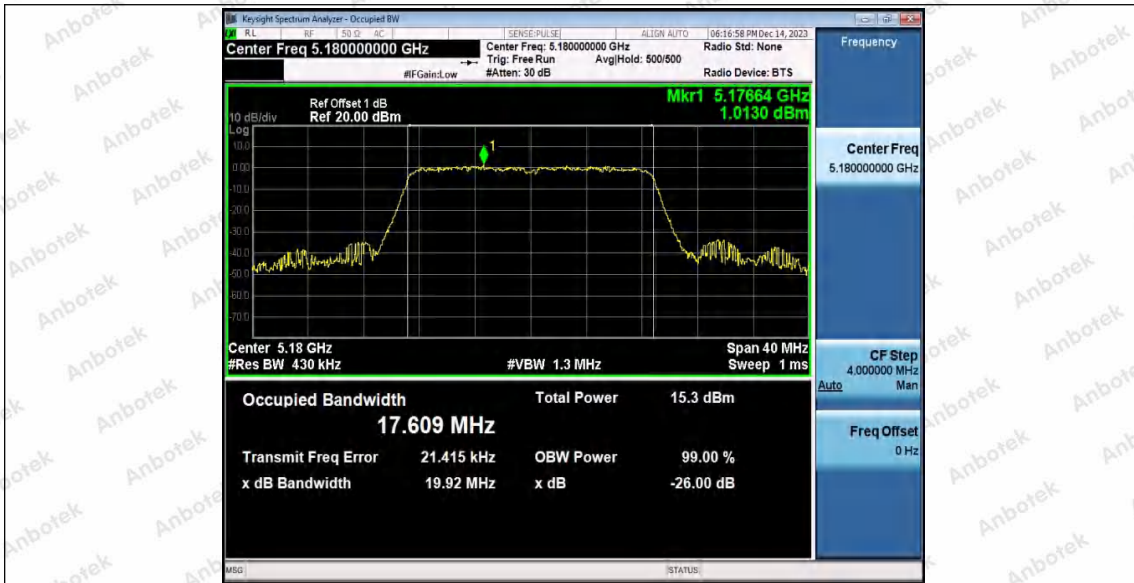

Shenzhen Anbotek Compliance Laboratory Limited

Address: 1/F., Building D, Sogood Science and Technology Park, Sanwei Community, Hangcheng Street, Bao'an District, Shenzhen, Guangdong, China.
Tel: (86) 0755-26066440 Fax: (86) 0755-26014772 Email: service@anbotek.com

Hotline
400-003-0500
www.anbotek.com.cn