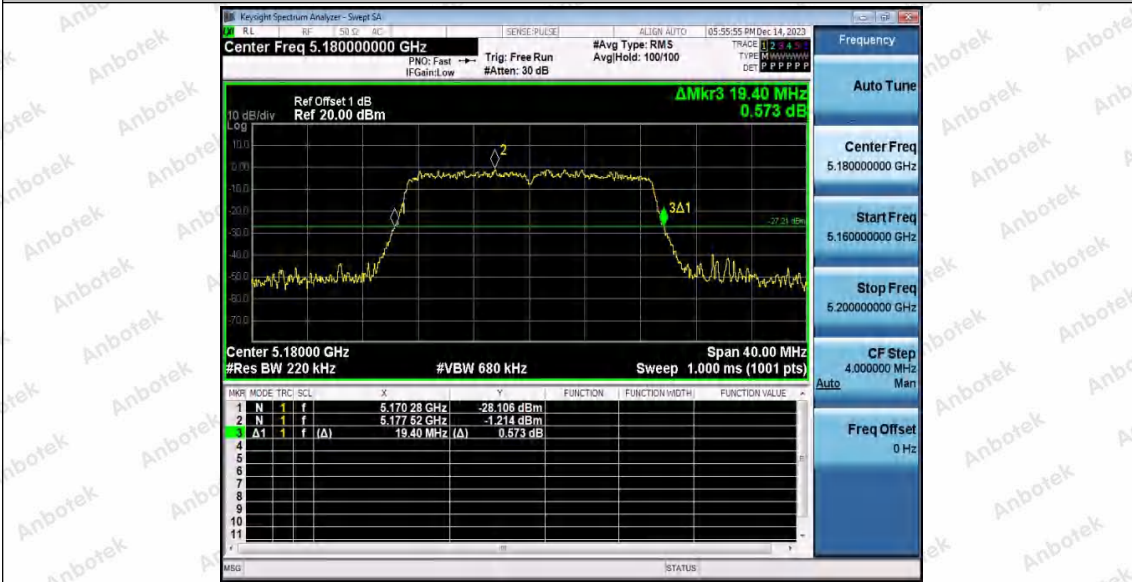

11AC20SISO_Ant2_5180