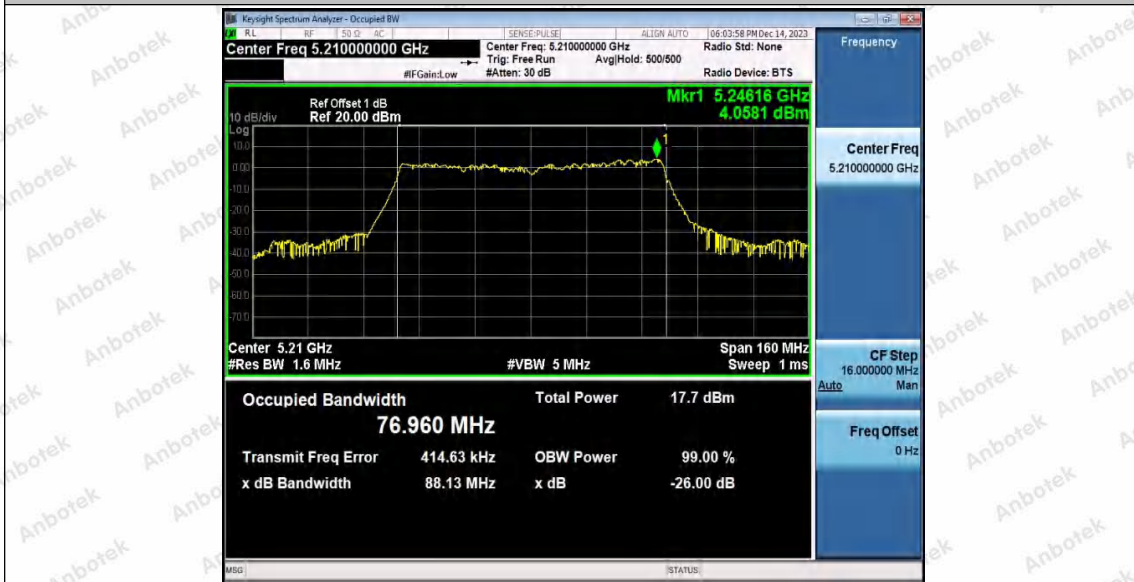

11AC80SISO_Ant2_5210