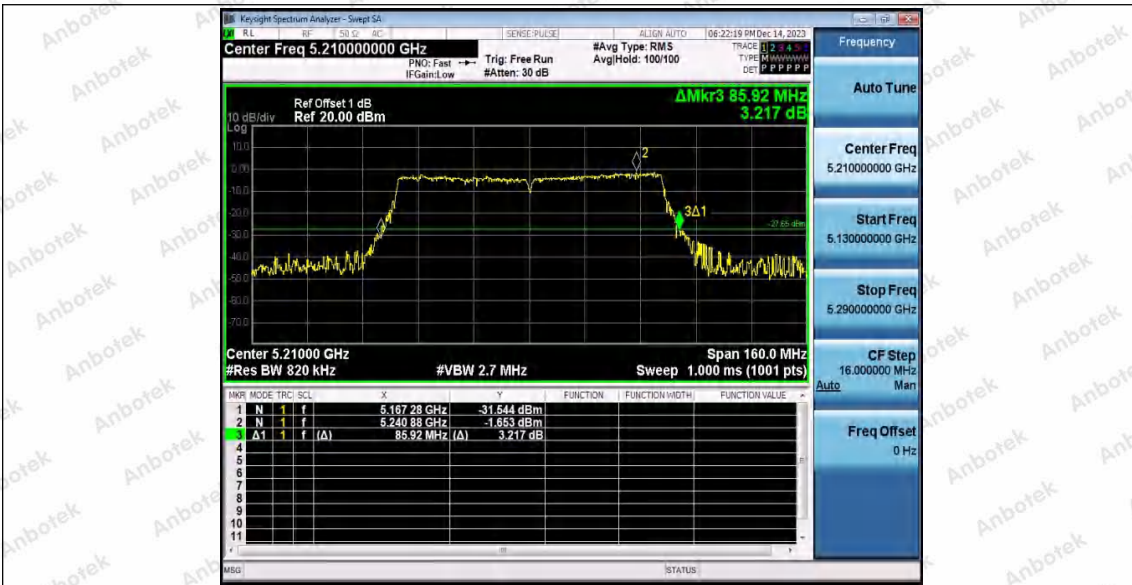

Shenzhen Anbotek Compliance Laboratory Limited

Address: 1/F., Building D, Sogood Science and Technology Park, Sanwei Community, Hangcheng Street, Bao'an District, Shenzhen, Guangdong, China.
Tel: (86) 0755-26066440 Fax: (86) 0755-26014772 Email: service@anbotek.com

Hotline 400-003-0500
www.anbotek.com.cn