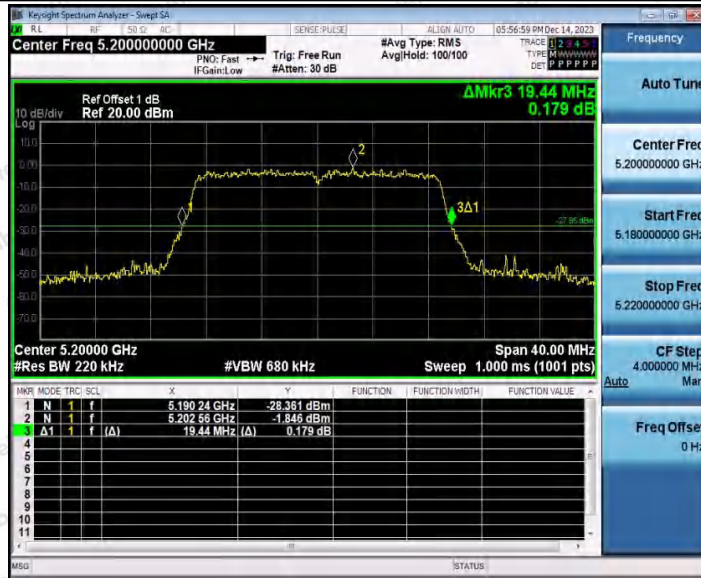

11AC20SISO_Ant2_5200