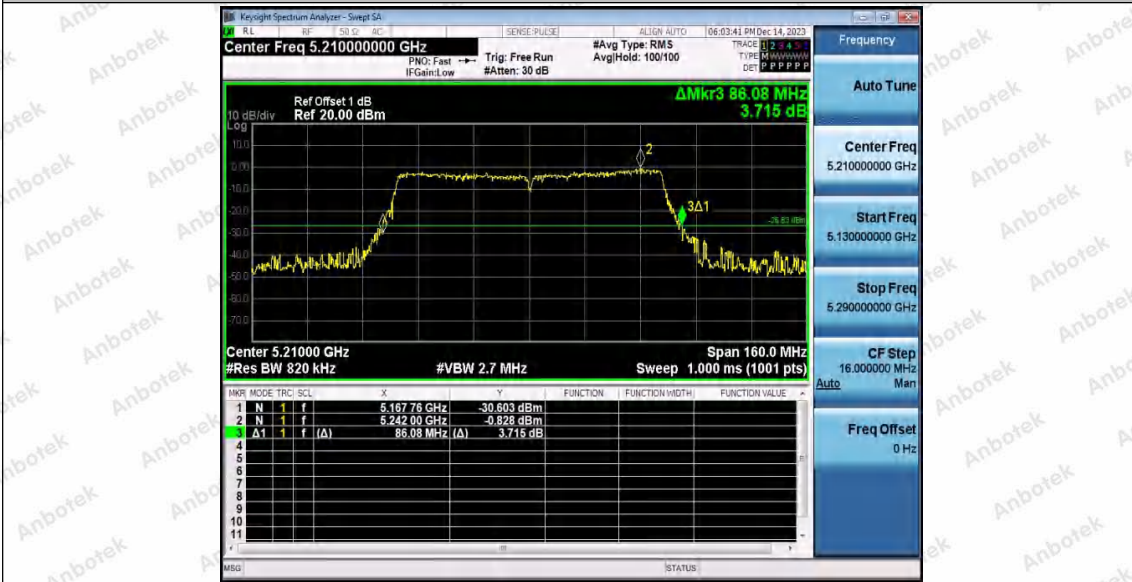

11AC80SISO_Ant2_5210