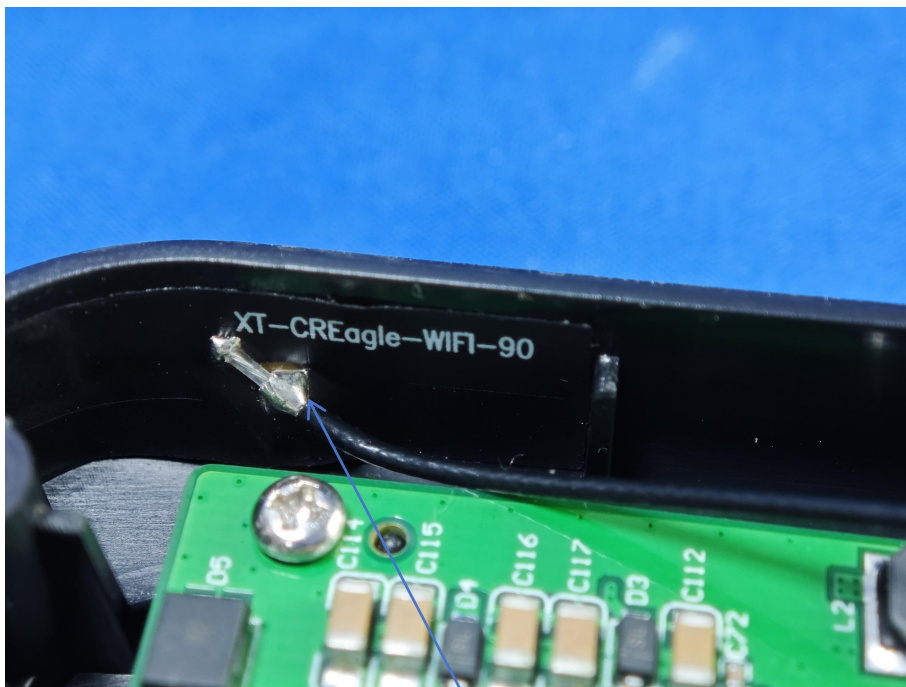

# Internal photos

FCC ID: 2AWD8-CREAGLEVCI

ANT