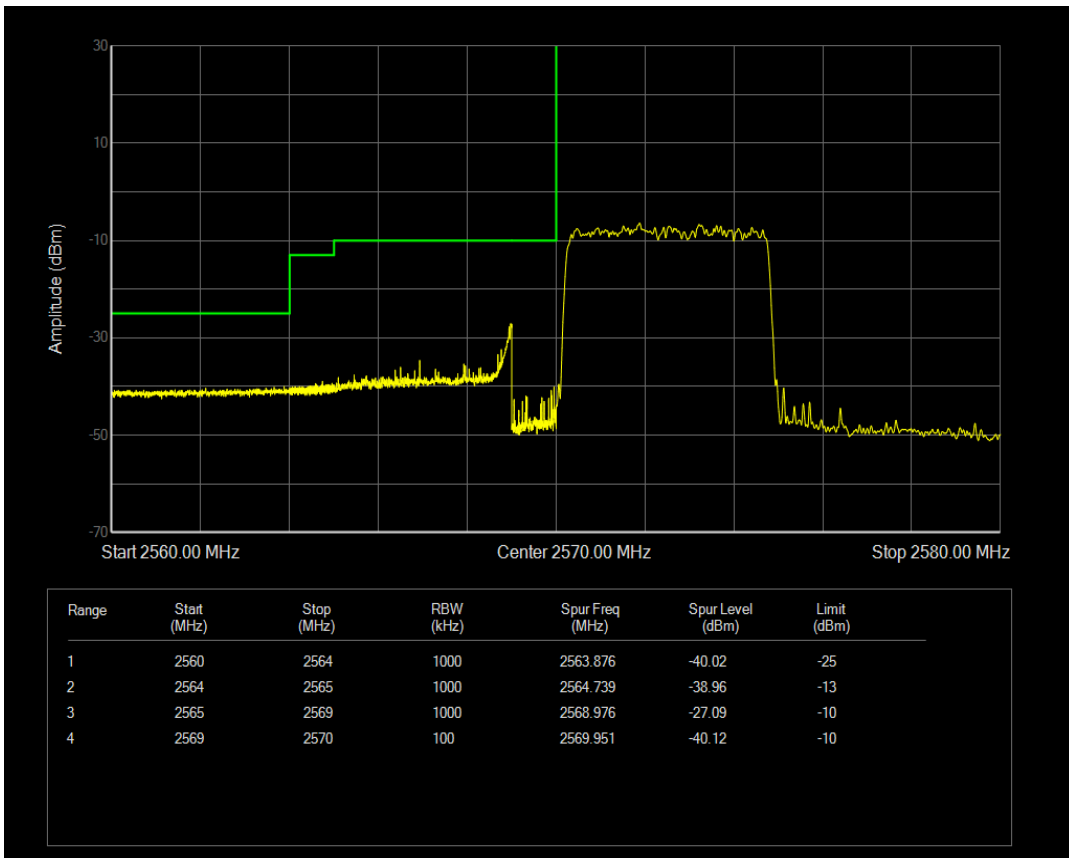

Band38 QPSK BW=5MHz Channel=37775 RB Size=25 Position=#0

Band38 QPSK BW=5MHz Channel=38225 RB Size=25 Position=#0