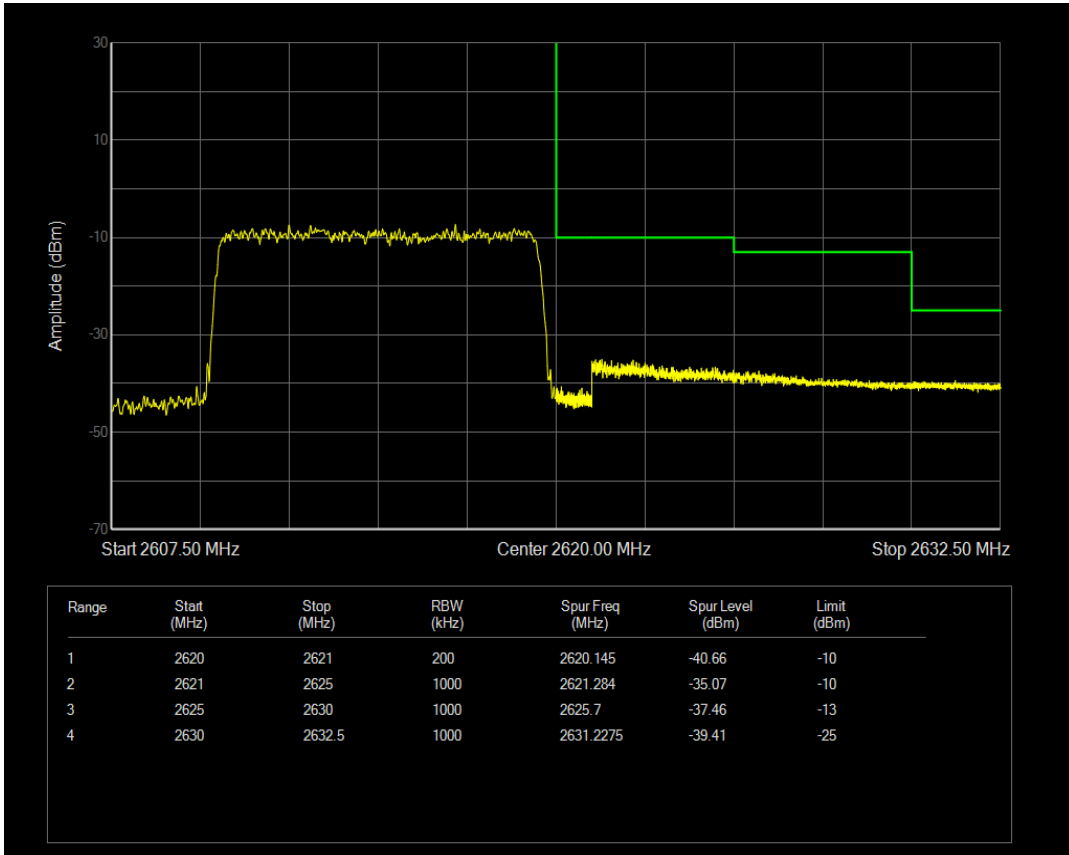

Band38 QAM16 BW=10MHz Channel=38200 RB Size=50 Position=#0

Band38 QAM16 BW=10MHz Channel=38200 RB Size=1 Position=#Max