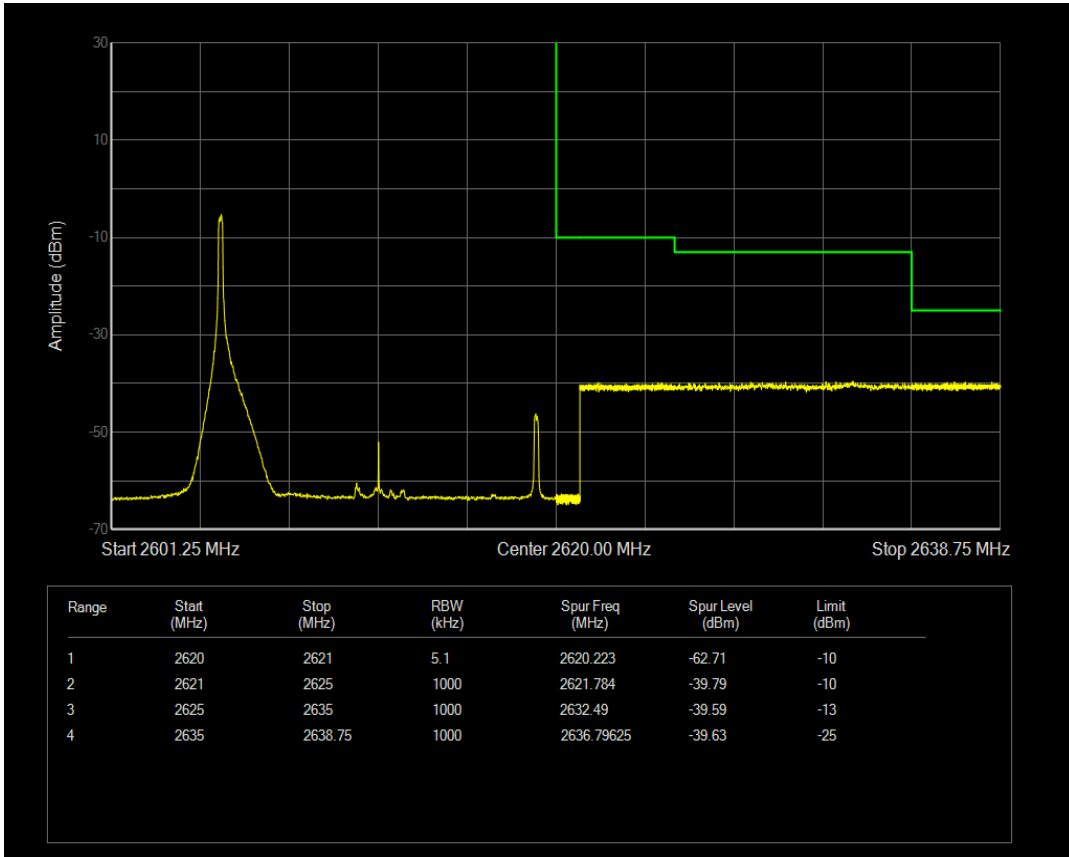

Band38 QPSK BW=15MHz Channel=38175 RB Size=1 Position=#0

Band38 QPSK BW=15MHz Channel=38175 RB Size=75 Position=#0