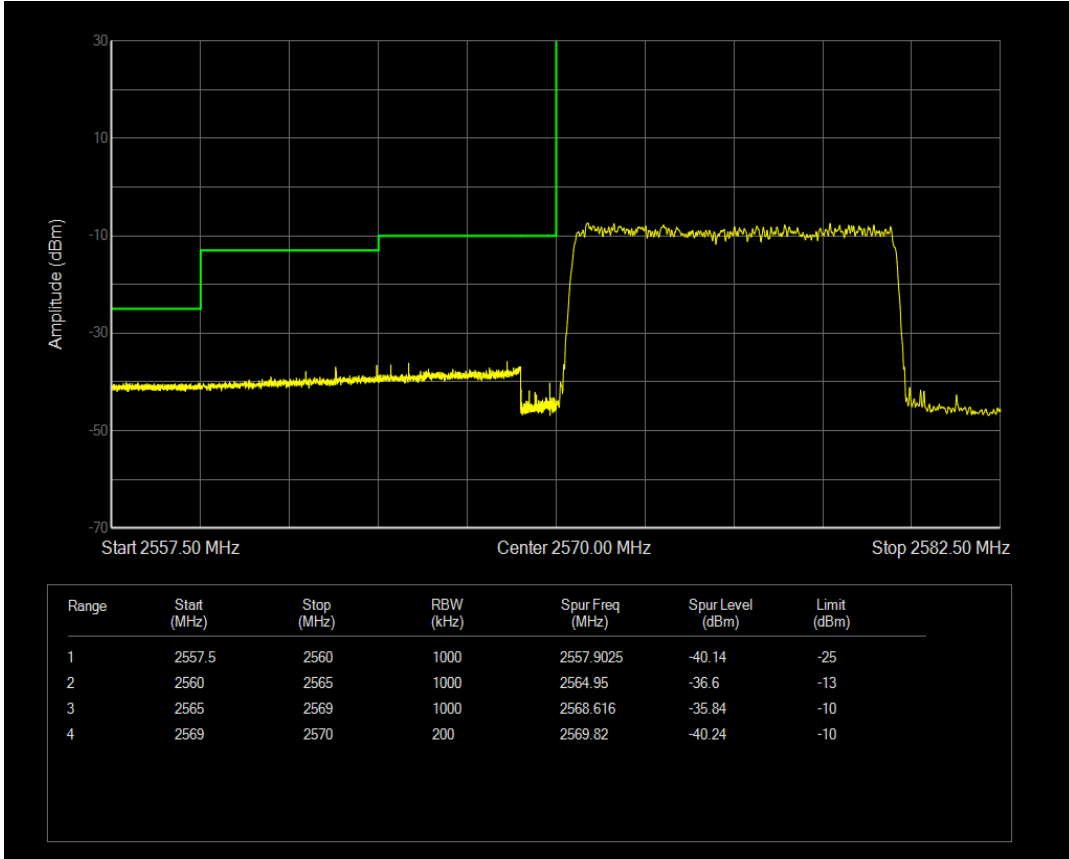

Band38 QAM16 BW=10MHz Channel=37800 RB Size=50 Position=#0

Band38 QAM16 BW=10MHz Channel=38200 RB Size=1 Position=#0