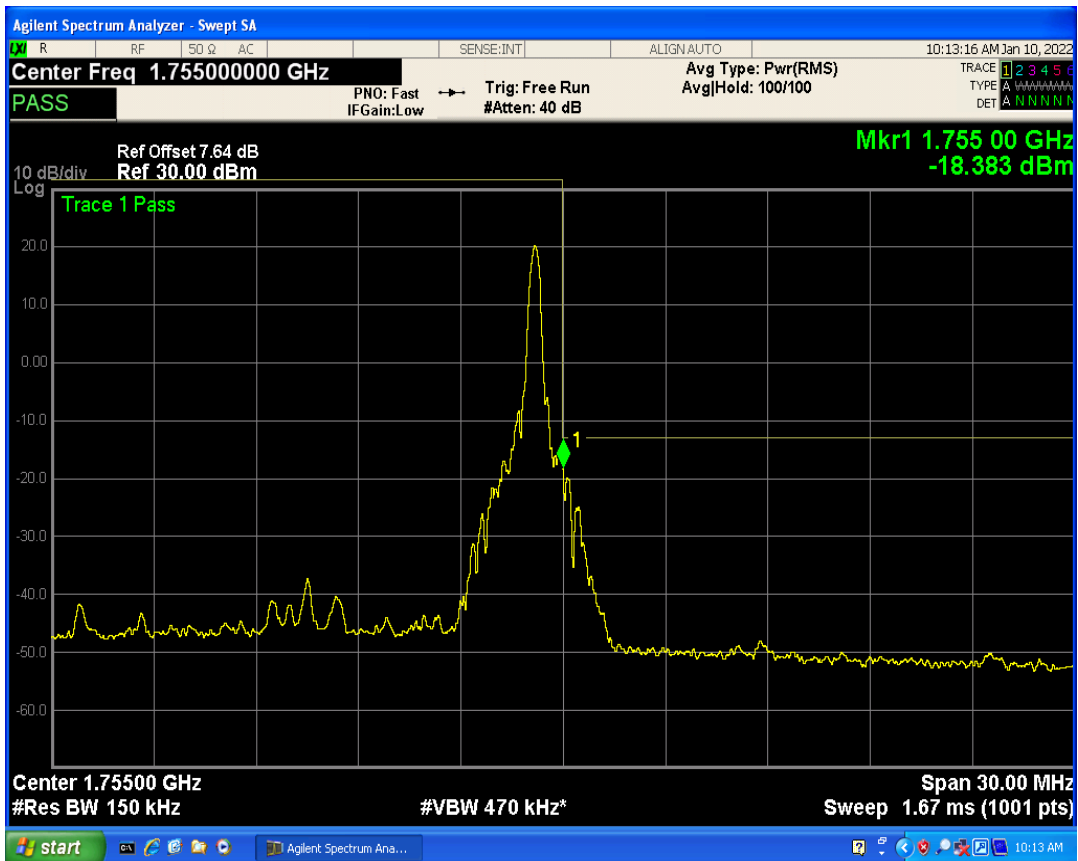

Band4 QPSK BW=15MHz Channel=20325 RB Size=1 Position=#Max

Band4 QAM16 BW=15MHz Channel=20325 RB Size=1 Position=#0

Band4 QPSK BW=15MHz Channel=20325 RB Size=75 Position=#0

Band4 QAM16 BW=15MHz Channel=20325 RB Size=1 Position=#Max