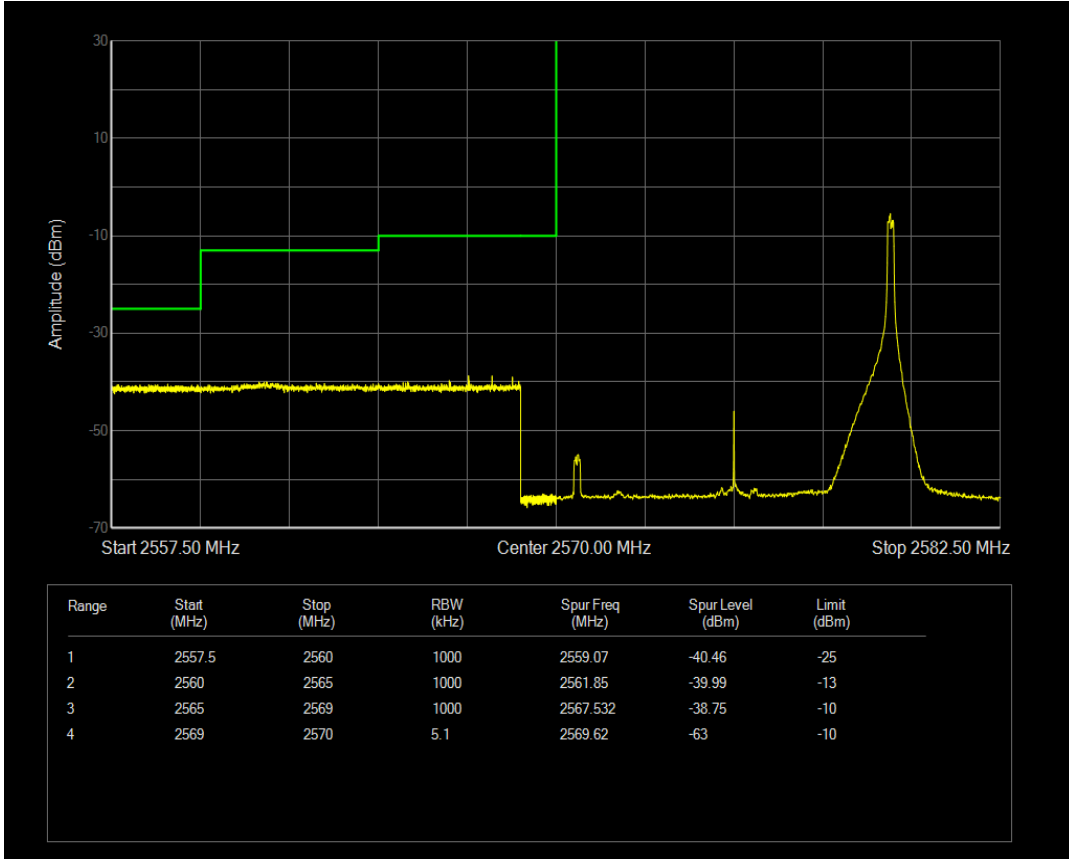

Band38 QAM16 BW=5MHz Channel=38225 RB Size=25 Position=#0

Band38 QPSK BW=10MHz Channel=37800 RB Size=1 Position=#Max

Band38 QPSK BW=10MHz Channel=37800 RB Size=1 Position=#0

Band38 QAM16 BW=10MHz Channel=37800 RB Size=1 Position=#0

Band38 QPSK BW=10MHz Channel=37800 RB Size=50 Position=#0

Band38 QAM16 BW=10MHz Channel=37800 RB Size=1 Position=#Max

Band38 QAM16 BW=10MHz Channel=37800 RB Size=50 Position=#0

Band38 QPSK BW=10MHz Channel=38200 RB Size=1 Position=#0