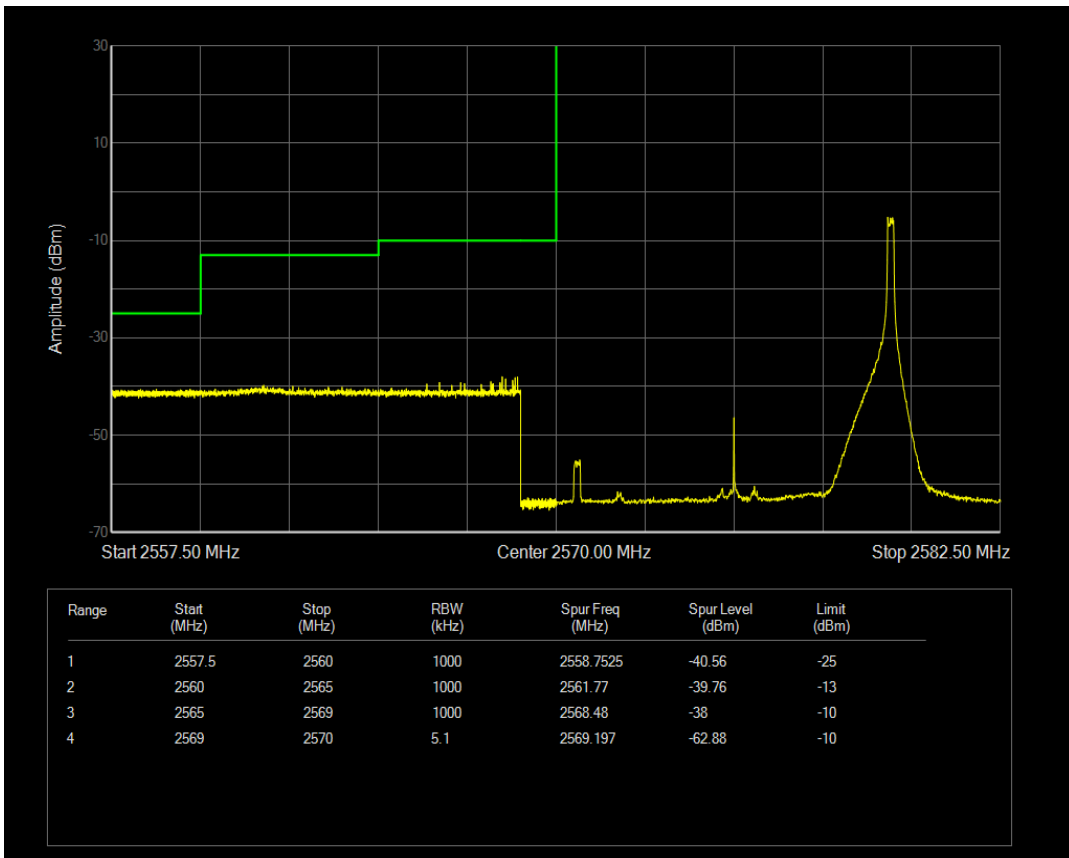

Band38 QPSK BW=10MHz Channel=37800 RB Size=1 Position=#Max

Band38 QPSK BW=10MHz Channel=37800 RB Size=1 Position=#0