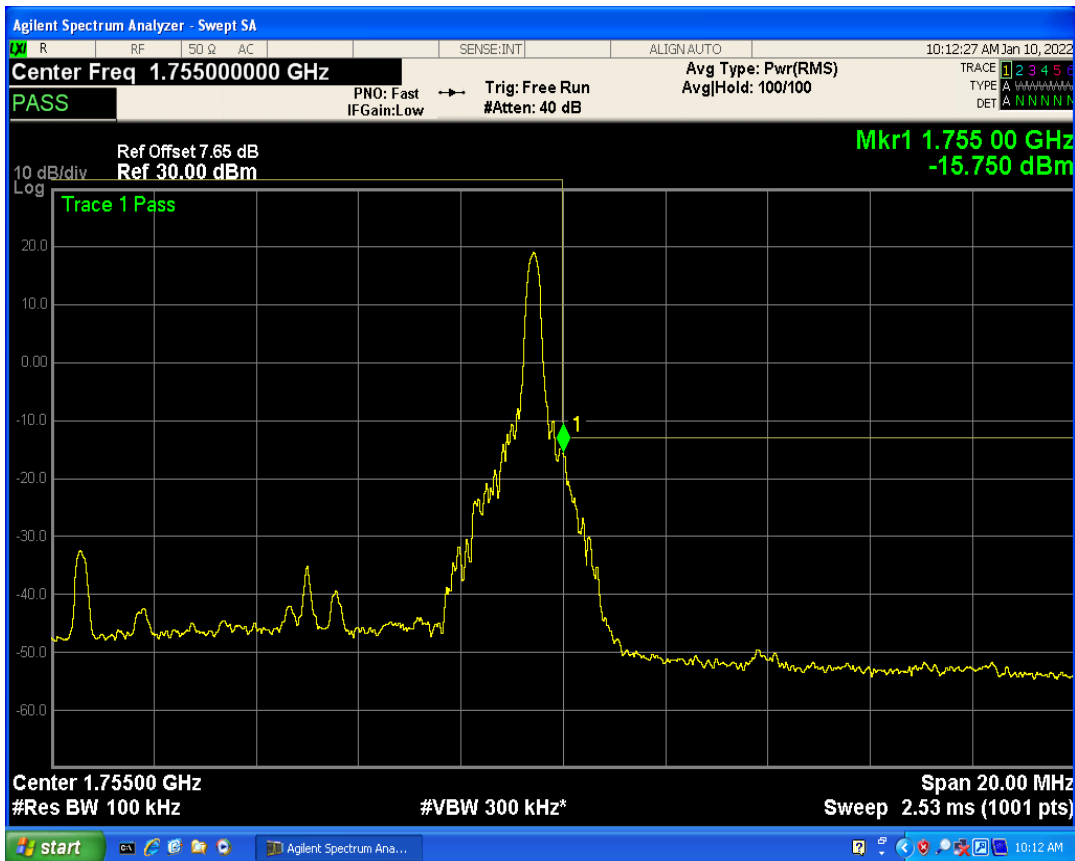

Band4 QPSK BW=10MHz Channel=20350 RB Size=1 Position=#Max

Band4 QPSK BW=10MHz Channel=20350 RB Size=50 Position=#0

Band4 QAM16 BW=10MHz Channel=20350 RB Size=1 Position=#0

Band4 QAM16 BW=10MHz Channel=20350 RB Size=1 Position=#Max