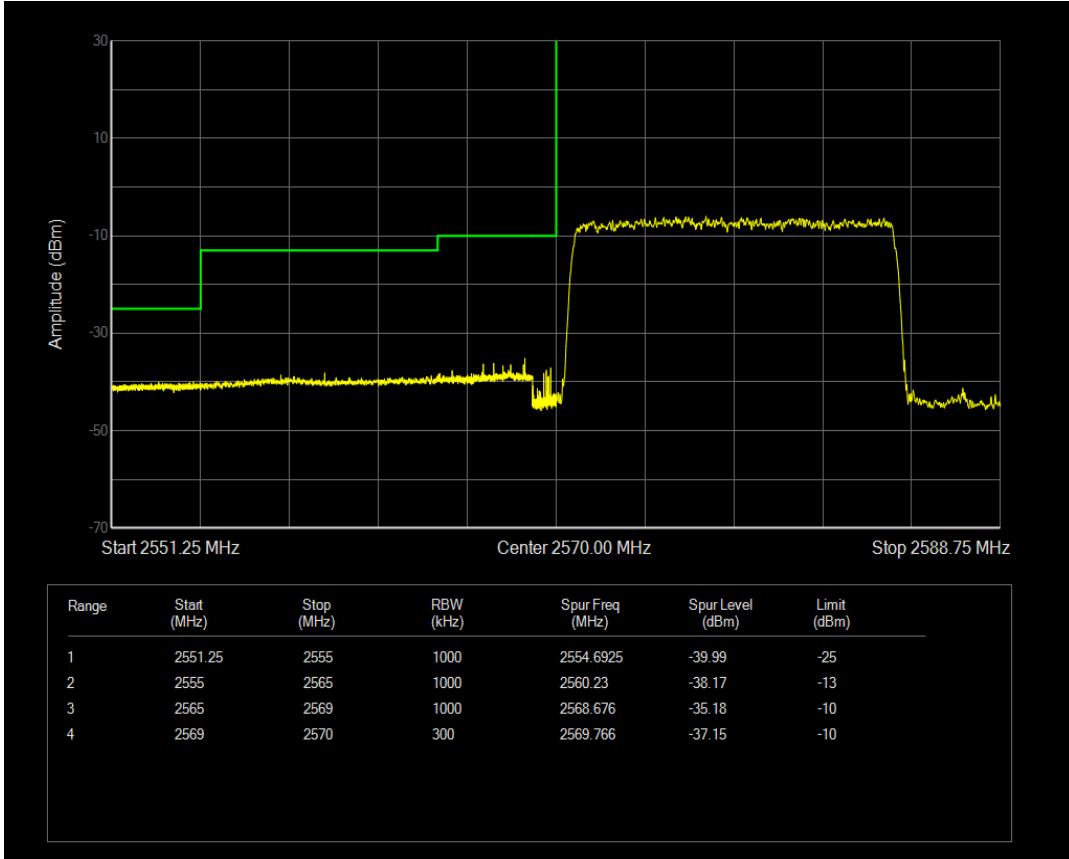

Band38 QPSK BW=15MHz Channel=37825 RB Size=75 Position=#0

Band38 QPSK BW=15MHz Channel=37825 RB Size=1 Position=#Max