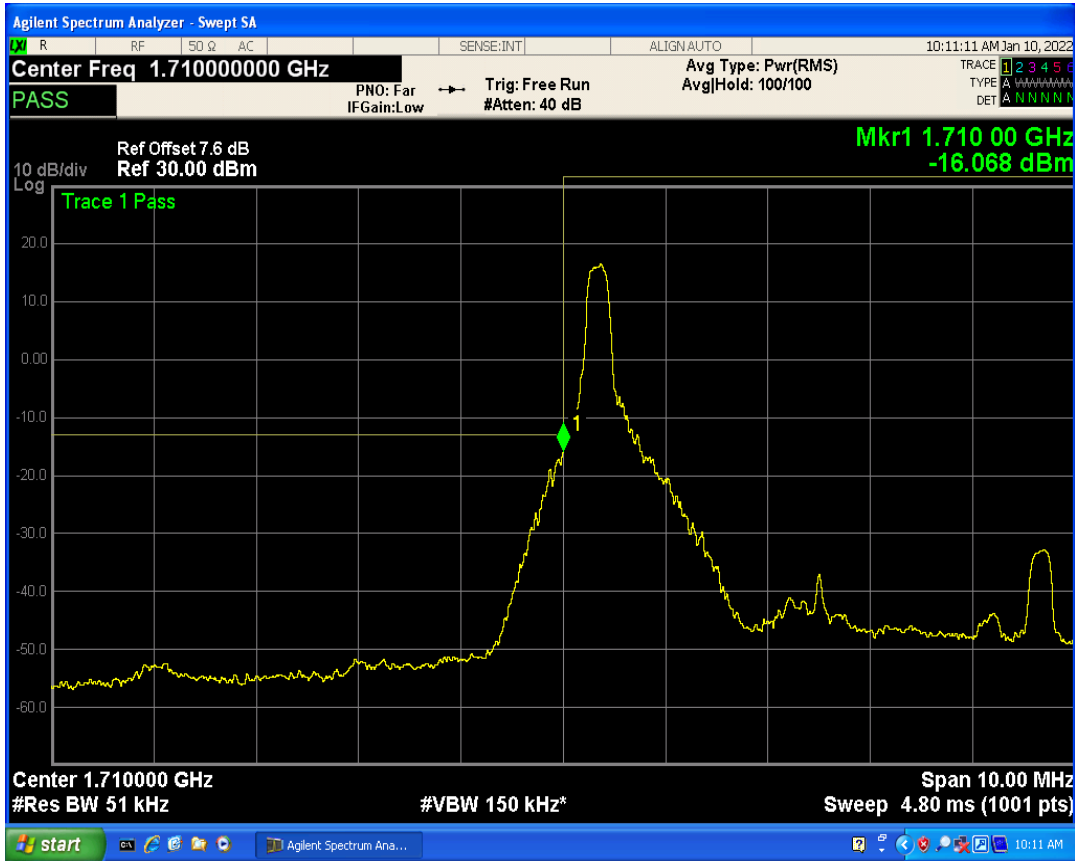

Band4 QAM16 BW=5MHz Channel=19975 RB Size=1 Position=#0

Band4 QAM16 BW=5MHz Channel=19975 RB Size=25 Position=#0