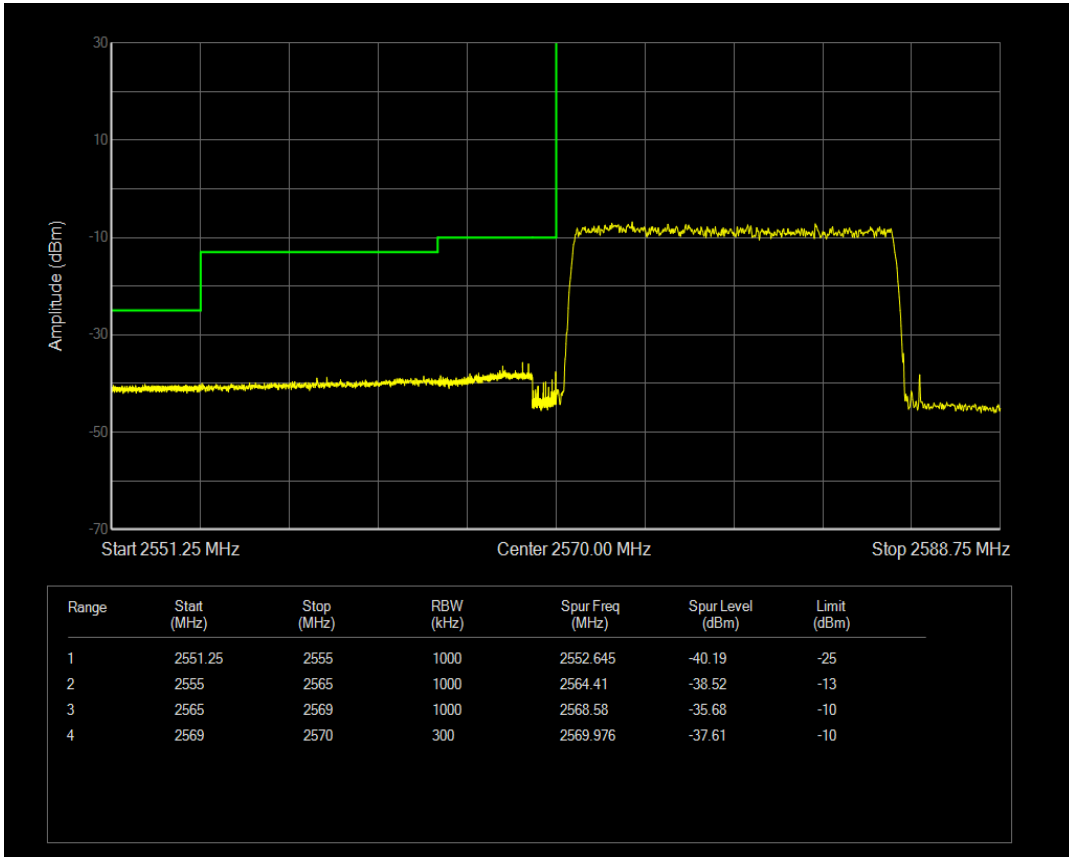

Band38 QAM16 BW=15MHz Channel=37825 RB Size=75 Position=#0

Band38 QPSK BW=15MHz Channel=38175 RB Size=1 Position=#Max