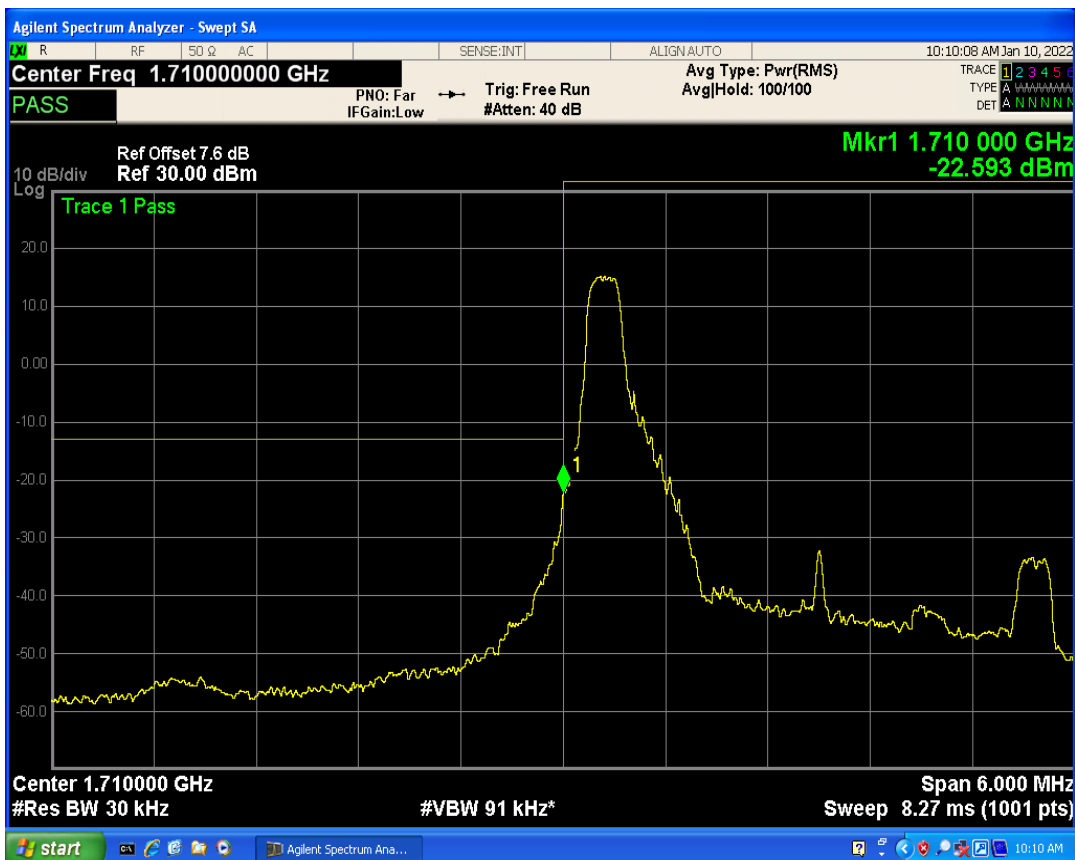

Band4 QPSK BW=3MHz Channel=19965 RB Size=1 Position=#0

Band4 QAM16 BW=1.4MHz Channel=20393 RB Size=6 Position=#0