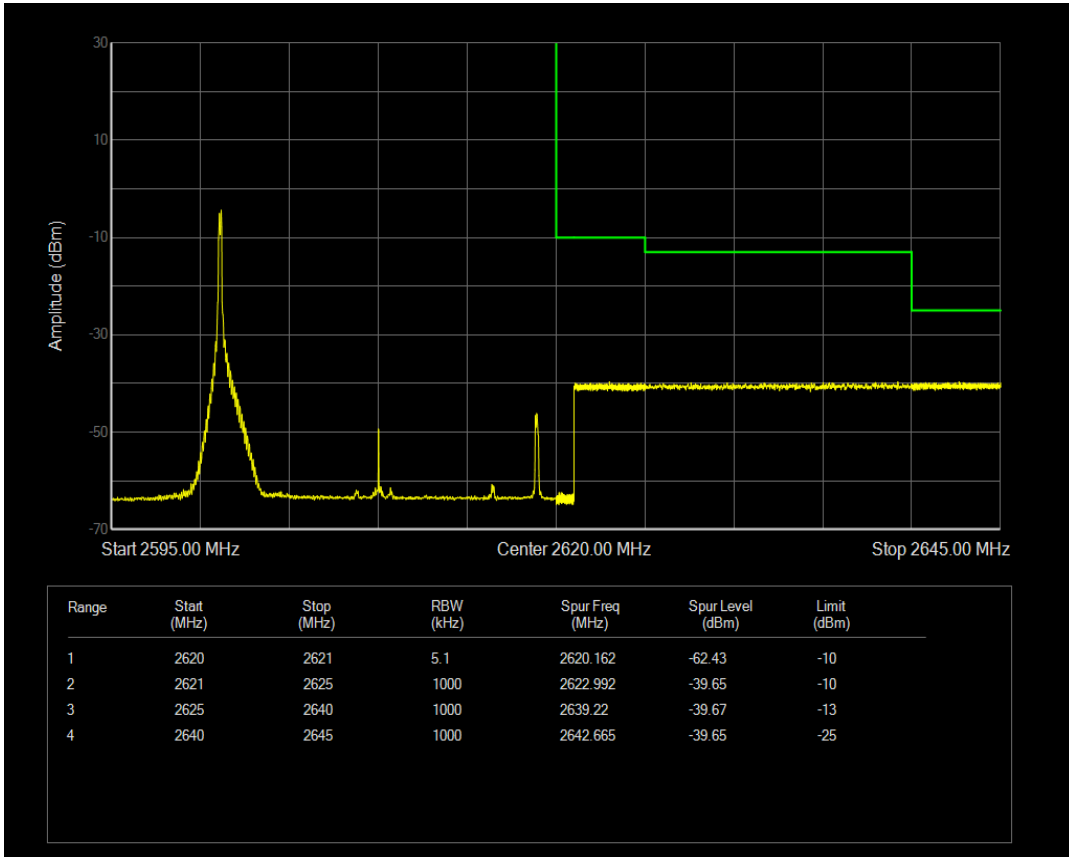

Band38 QPSK BW=20MHz Channel=37850 RB Size=100 Position=#0

Band38 QAM16 BW=20MHz Channel=37850 RB Size=1 Position=#Max

Band38 QAM16 BW=20MHz Channel=37850 RB Size=100 Position=#0

Band38 QPSK BW=20MHz Channel=38150 RB Size=1 Position=#0

Band38 QPSK BW=20MHz Channel=38150 RB Size=100 Position=#0

Band38 QPSK BW=20MHz Channel=38150 RB Size=1 Position=#Max

Band38 QAM16 BW=20MHz Channel=38150 RB Size=1 Position=#0

Band38 QAM16 BW=20MHz Channel=38150 RB Size=1 Position=#Max