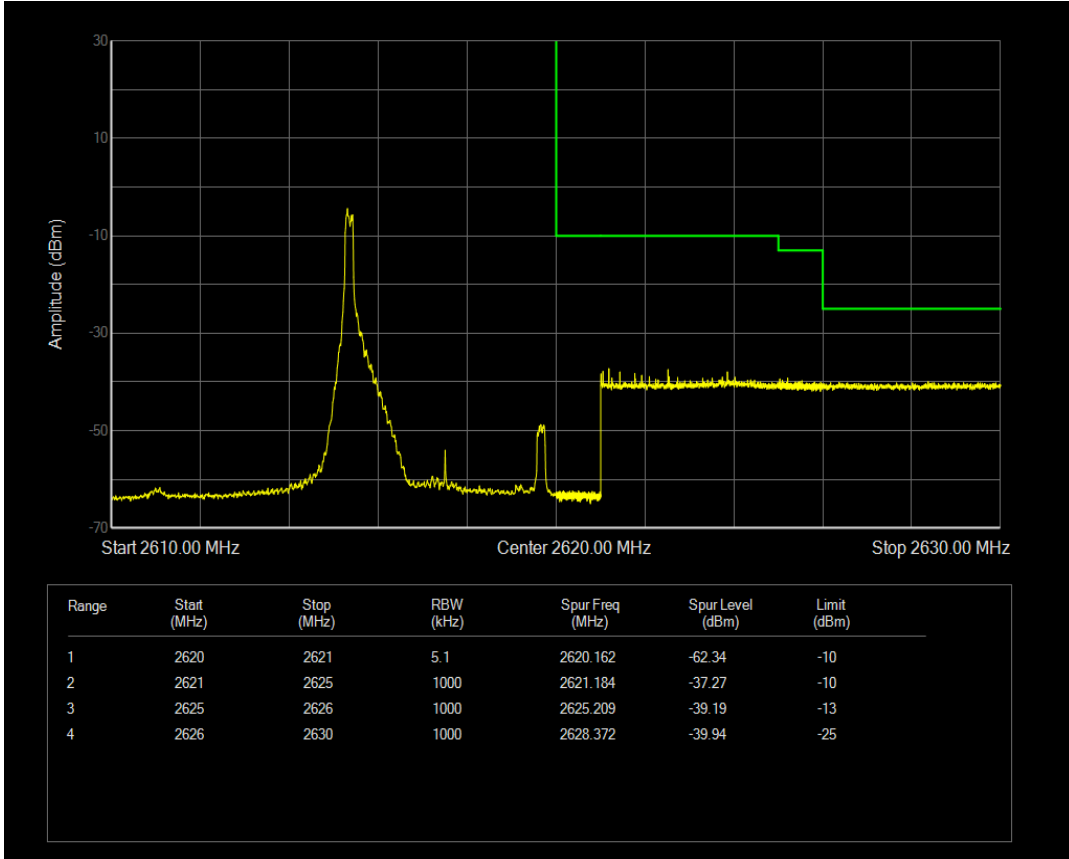

Band38 QPSK BW=5MHz Channel=38225 RB Size=1 Position=#0

Band38 QPSK BW=20MHz Channel=37850 RB Size=1 Position=#0