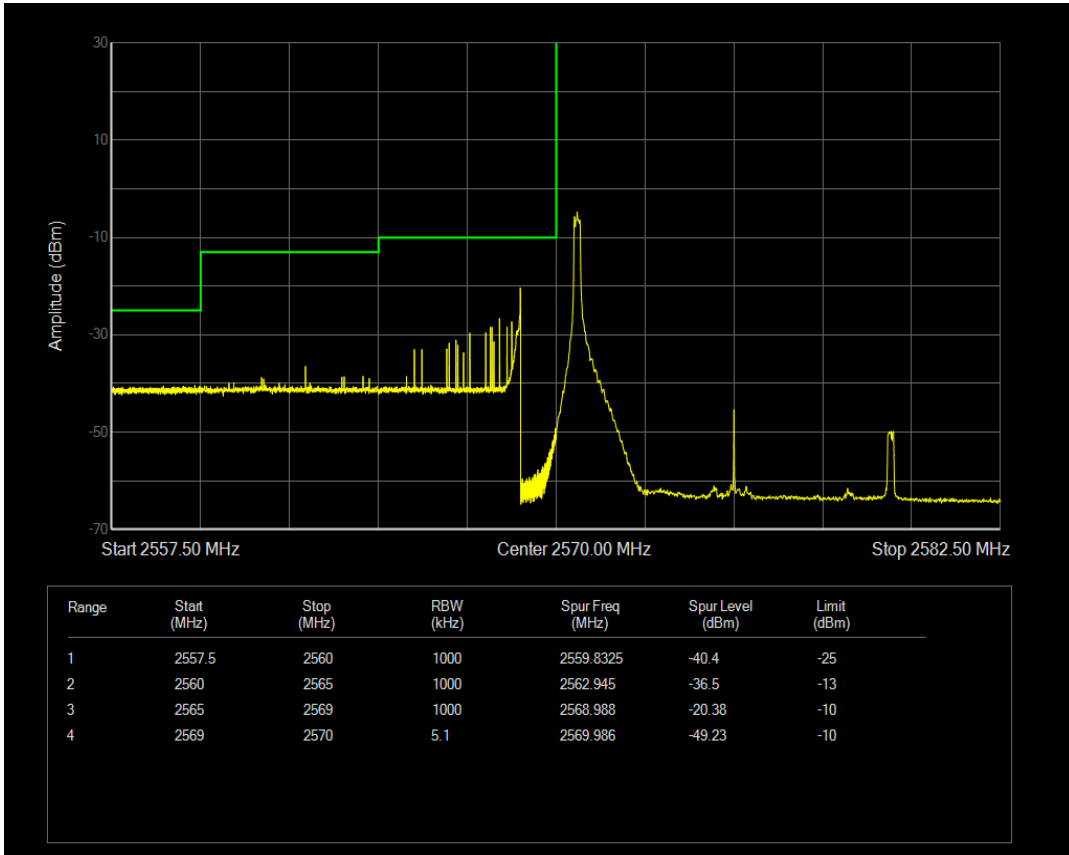

Band38 QPSK BW=10MHz Channel=37800 RB Size=1 Position=#0

Band38 QAM16 BW=10MHz Channel=37800 RB Size=1 Position=#0