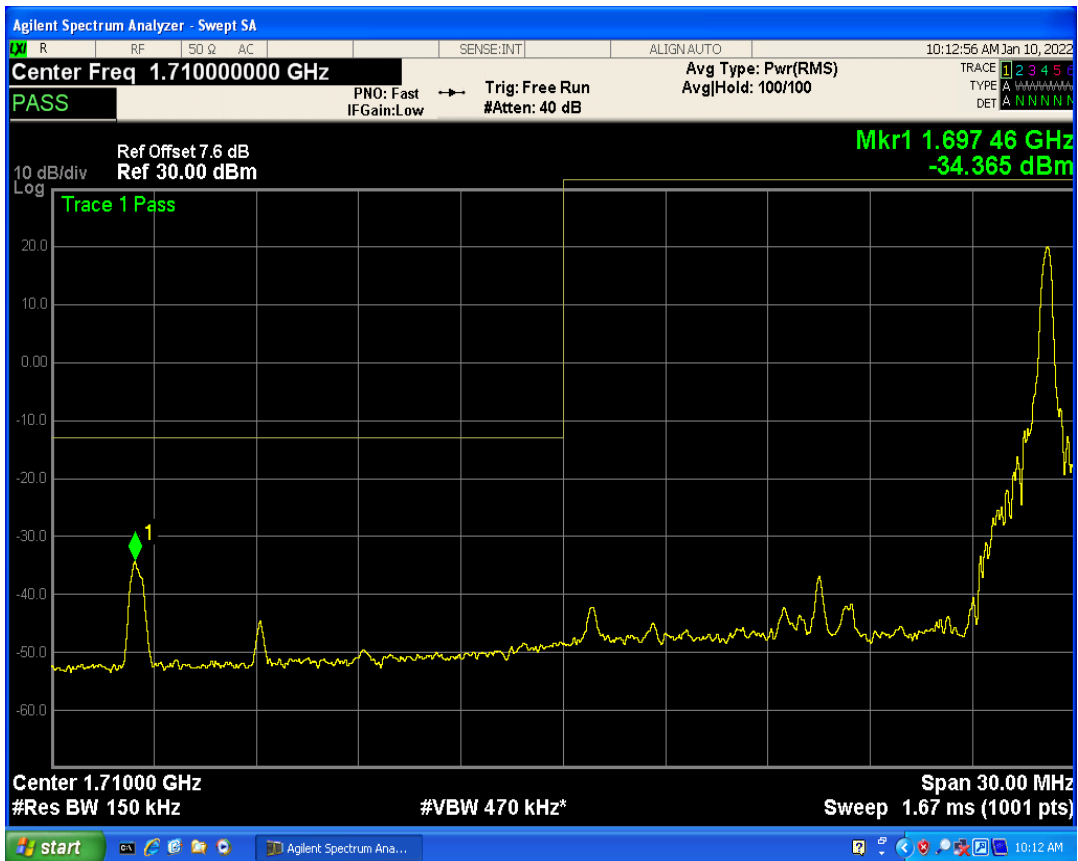

Band4 QAM16 BW=15MHz Channel=20025 RB Size=1 Position=#Max

Band4 QAM16 BW=15MHz Channel=20025 RB Size=75 Position=#0