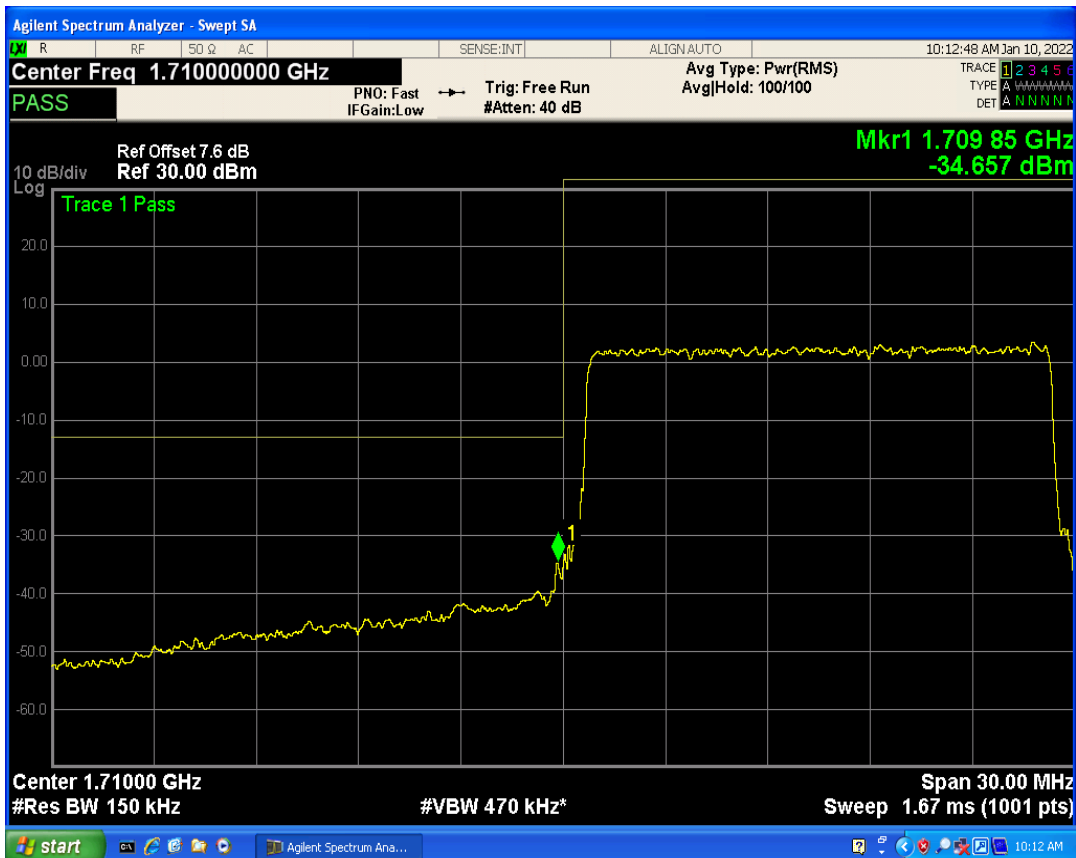

Band4 QPSK BW=15MHz Channel=20025 RB Size=75 Position=#0

Band4 QAM16 BW=15MHz Channel=20025 RB Size=1 Position=#Max