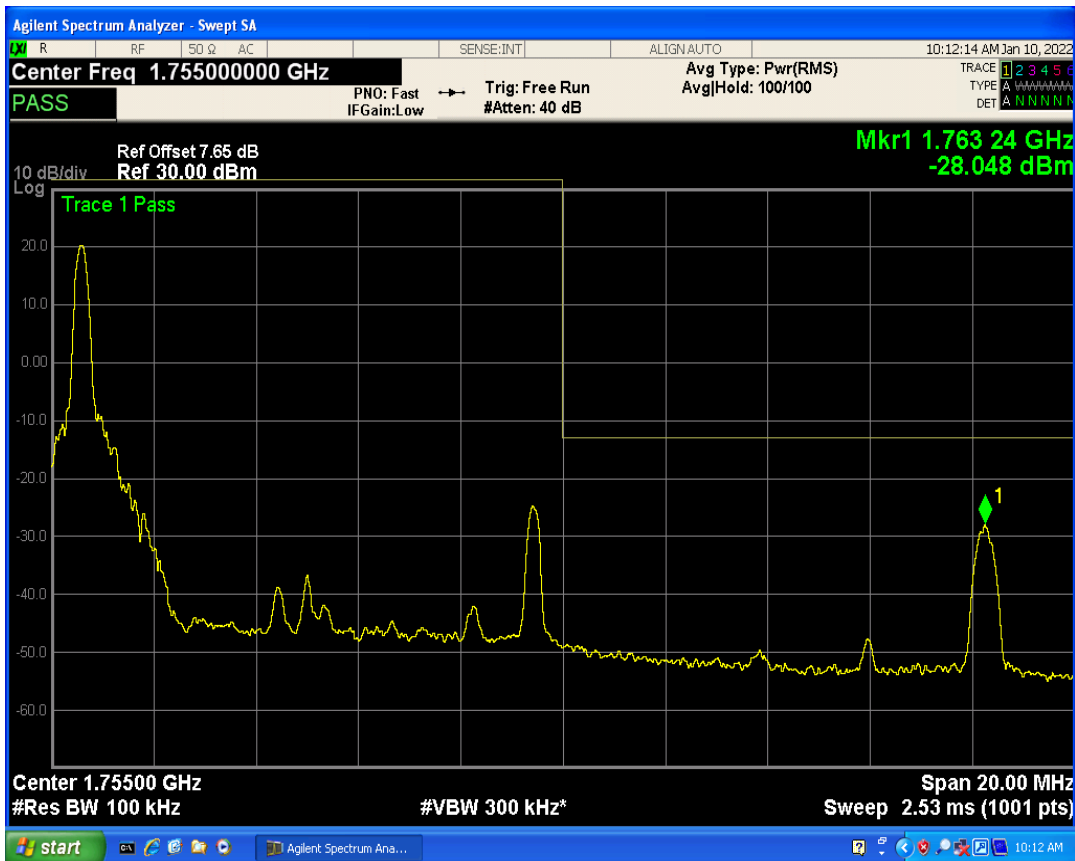

Band4 QAM16 BW=10MHz Channel=20000 RB Size=1 Position=#0

Band4 QAM16 BW=10MHz Channel=20000 RB Size=1 Position=#Max

Band4 QAM16 BW=10MHz Channel=20000 RB Size=50 Position=#0

Band4 QPSK BW=10MHz Channel=20350 RB Size=1 Position=#0