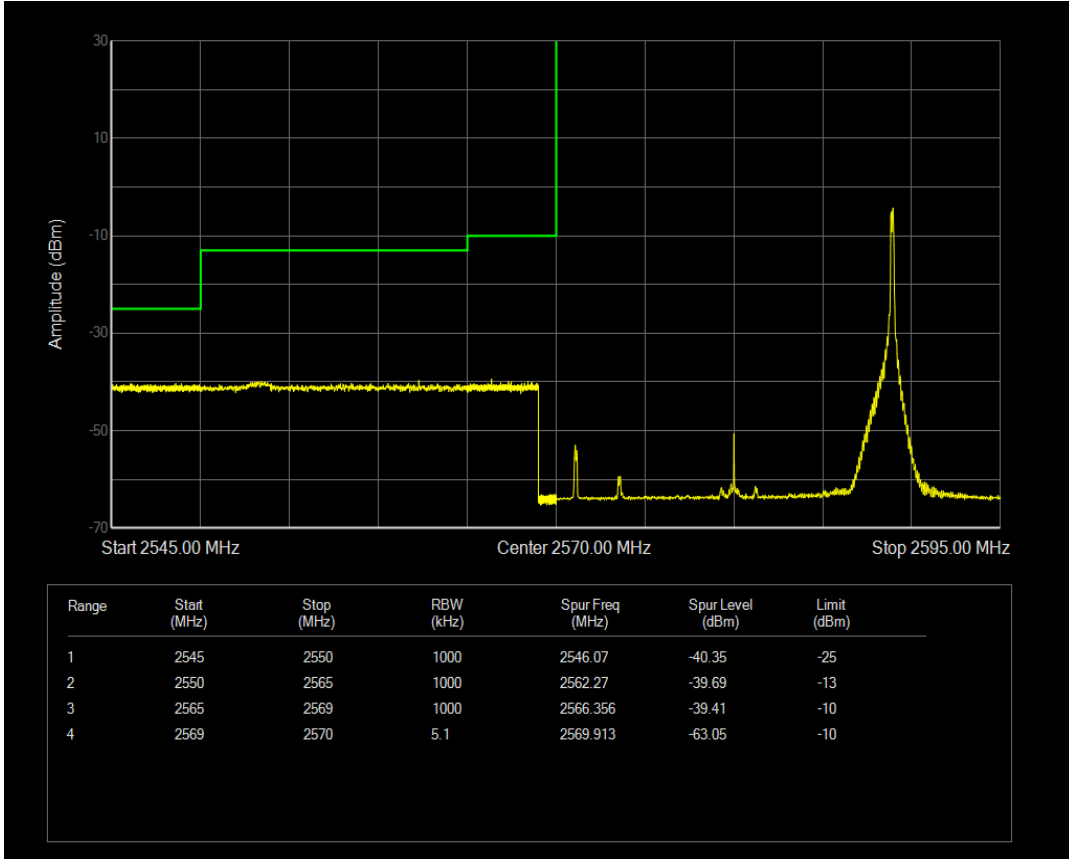

Band38 QPSK BW=20MHz Channel=37850 RB Size=1 Position=#Max

Band38 QPSK BW=20MHz Channel=38150 RB Size=1 Position=#Max