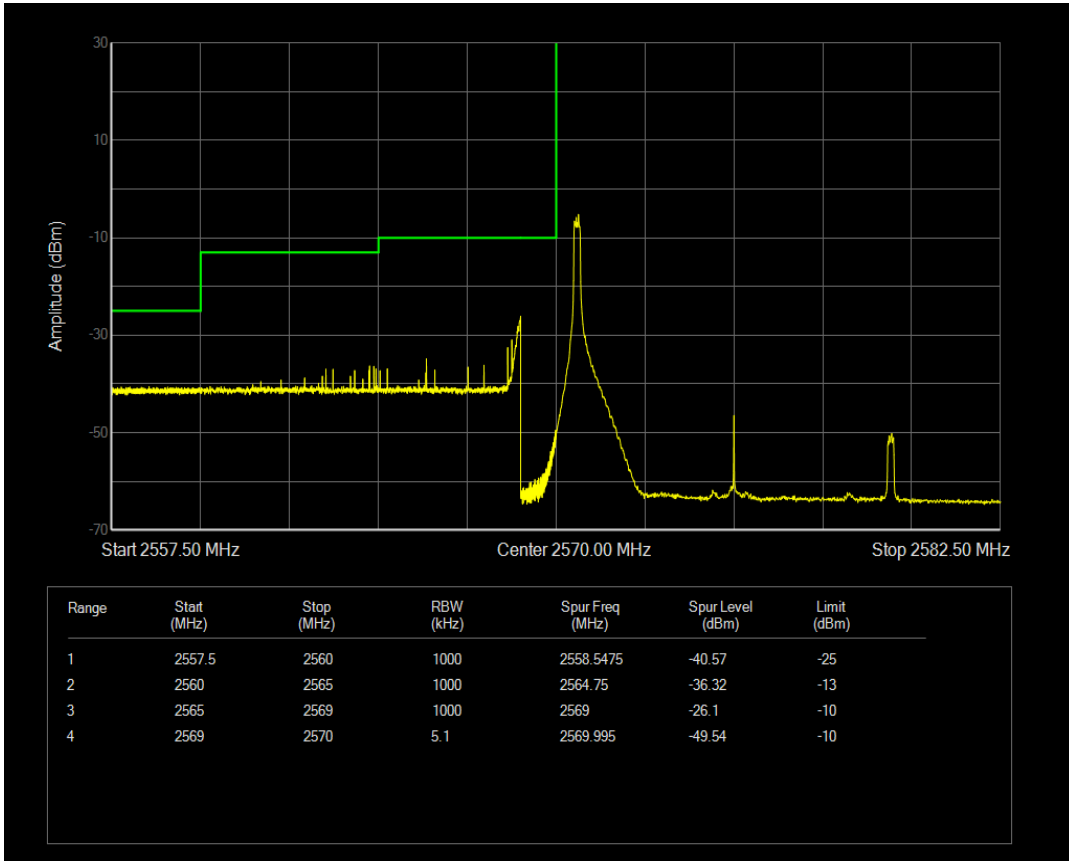

Band38 QAM16 BW=20MHz Channel=38150 RB Size=100 Position=#0

Band38 QAM16 BW=10MHz Channel=37800 RB Size=50 Position=#0

Band38 QAM16 BW=10MHz Channel=38200 RB Size=1 Position=#0

Band38 QAM16 BW=10MHz Channel=37800 RB Size=1 Position=#0