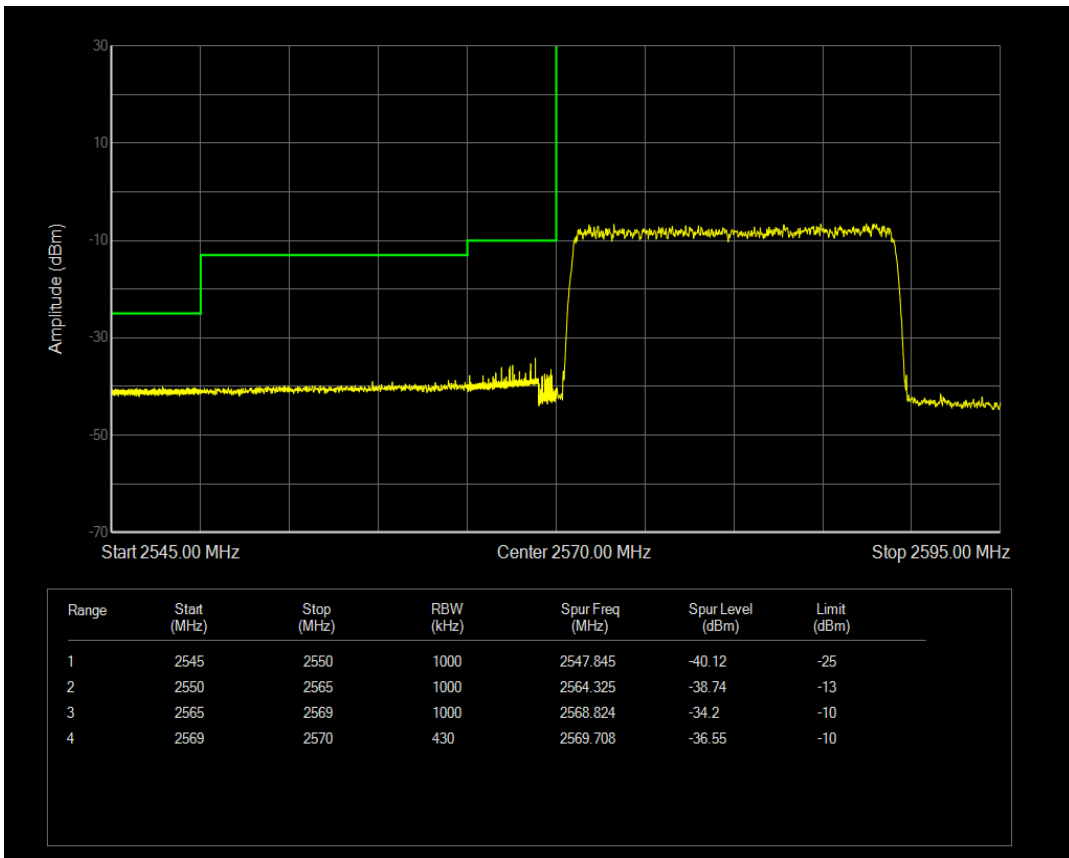

Band38 QPSK BW=20MHz Channel=37850 RB Size=1 Position=#0

Band38 QAM16 BW=15MHz Channel=38175 RB Size=75 Position=#0

Band38 QPSK BW=20MHz Channel=37850 RB Size=1 Position=#Max

Band38 QAM16 BW=20MHz Channel=37850 RB Size=1 Position=#0

Band38 QPSK BW=20MHz Channel=37850 RB Size=100 Position=#0

Band38 QAM16 BW=20MHz Channel=37850 RB Size=1 Position=#Max

Band38 QAM16 BW=20MHz Channel=37850 RB Size=100 Position=#0

Band38 QPSK BW=20MHz Channel=38150 RB Size=1 Position=#0