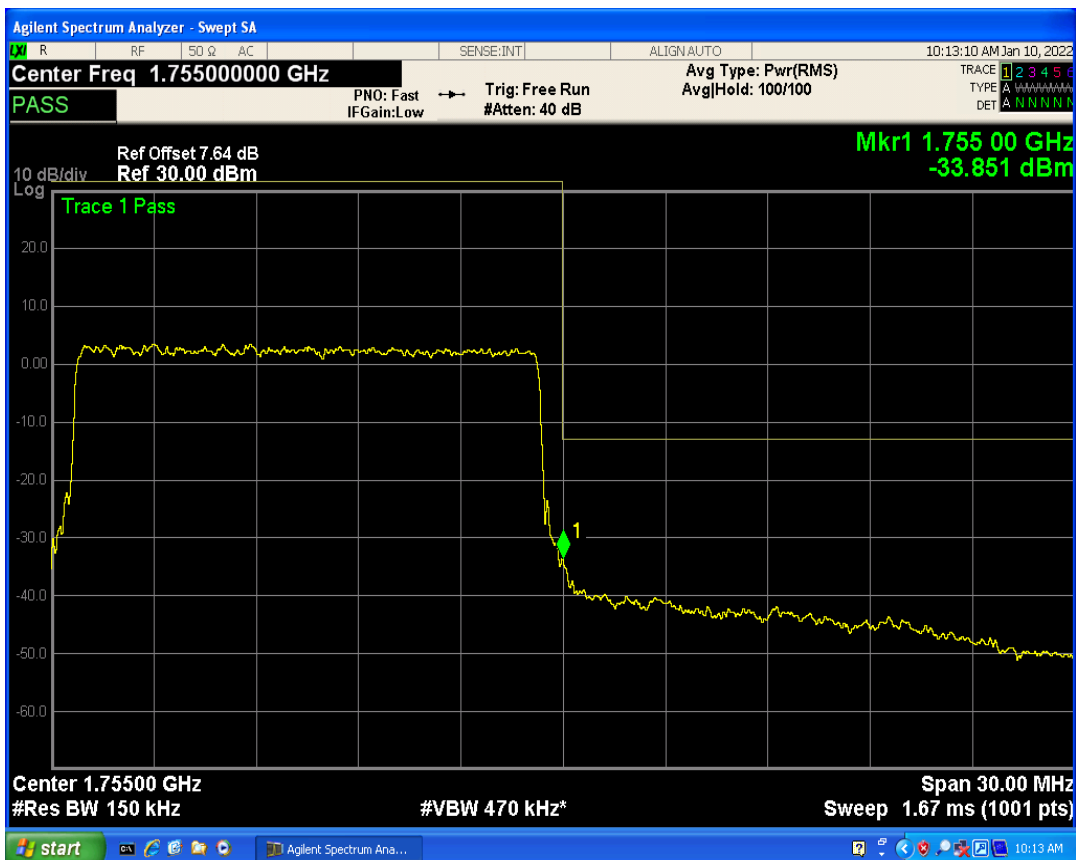

Band4 QPSK BW=15MHz Channel=20325 RB Size=75 Position=#0

Band4 QAM16 BW=15MHz Channel=20325 RB Size=1 Position=#Max