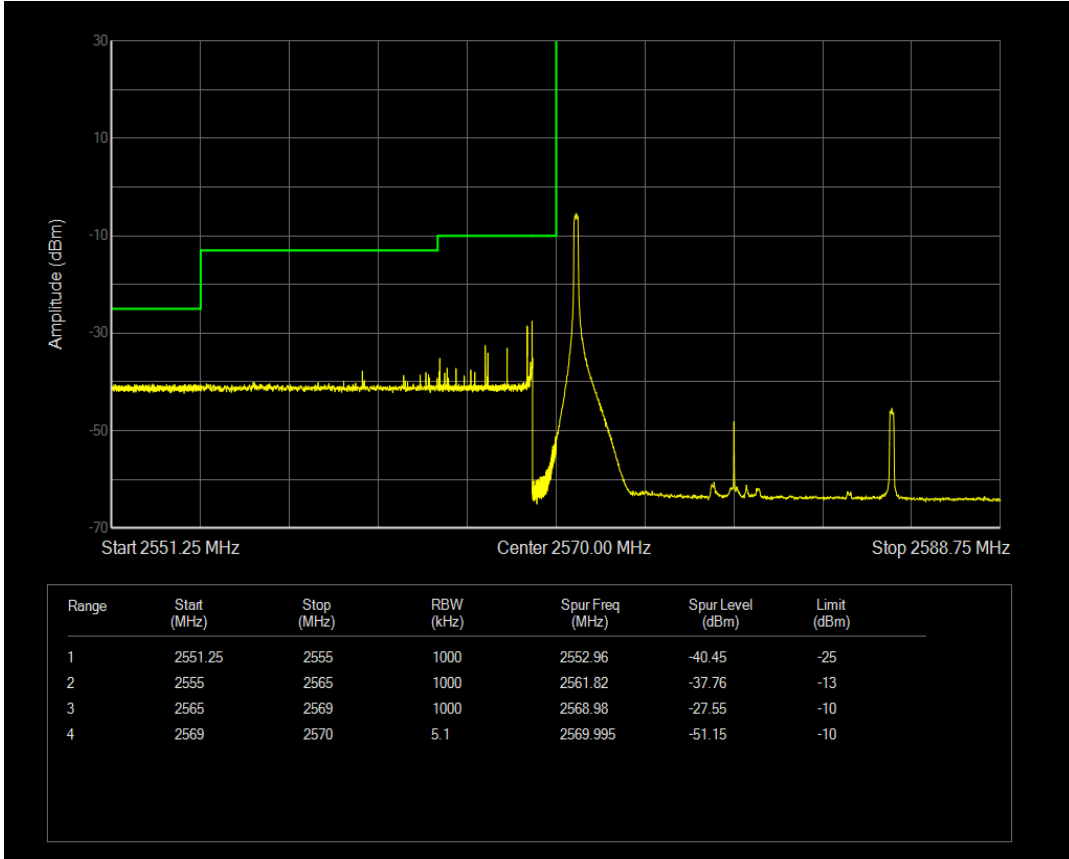

Band38 QPSK BW=10MHz Channel=38200 RB Size=50 Position=#0

Band38 QPSK BW=10MHz Channel=38200 RB Size=1 Position=#Max

Band38 QPSK BW=10MHz Channel=38200 RB Size=1 Position=#0

Band38 QPSK BW=15MHz Channel=37825 RB Size=1 Position=#0