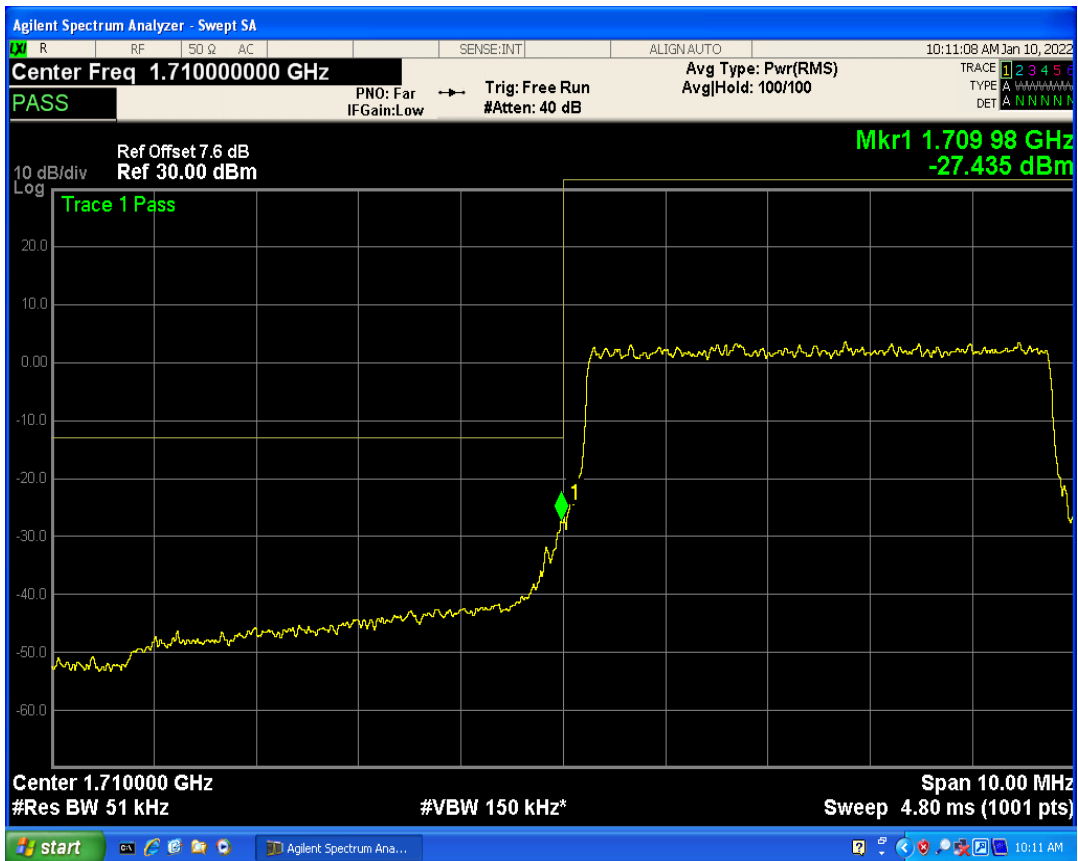

Band4 QPSK BW=5MHz Channel=19975 RB Size=1 Position=#0

Band4 QAM16 BW=3MHz Channel=20385 RB Size=15 Position=#0

Band4 QPSK BW=5MHz Channel=19975 RB Size=1 Position=#Max

Band4 QPSK BW=5MHz Channel=19975 RB Size=25 Position=#0

Band4 QAM16 BW=5MHz Channel=19975 RB Size=1 Position=#Max

Band4 QAM16 BW=5MHz Channel=19975 RB Size=1 Position=#0

Band4 QAM16 BW=5MHz Channel=19975 RB Size=25 Position=#0

Band4 QPSK BW=5MHz Channel=20375 RB Size=1 Position=#0