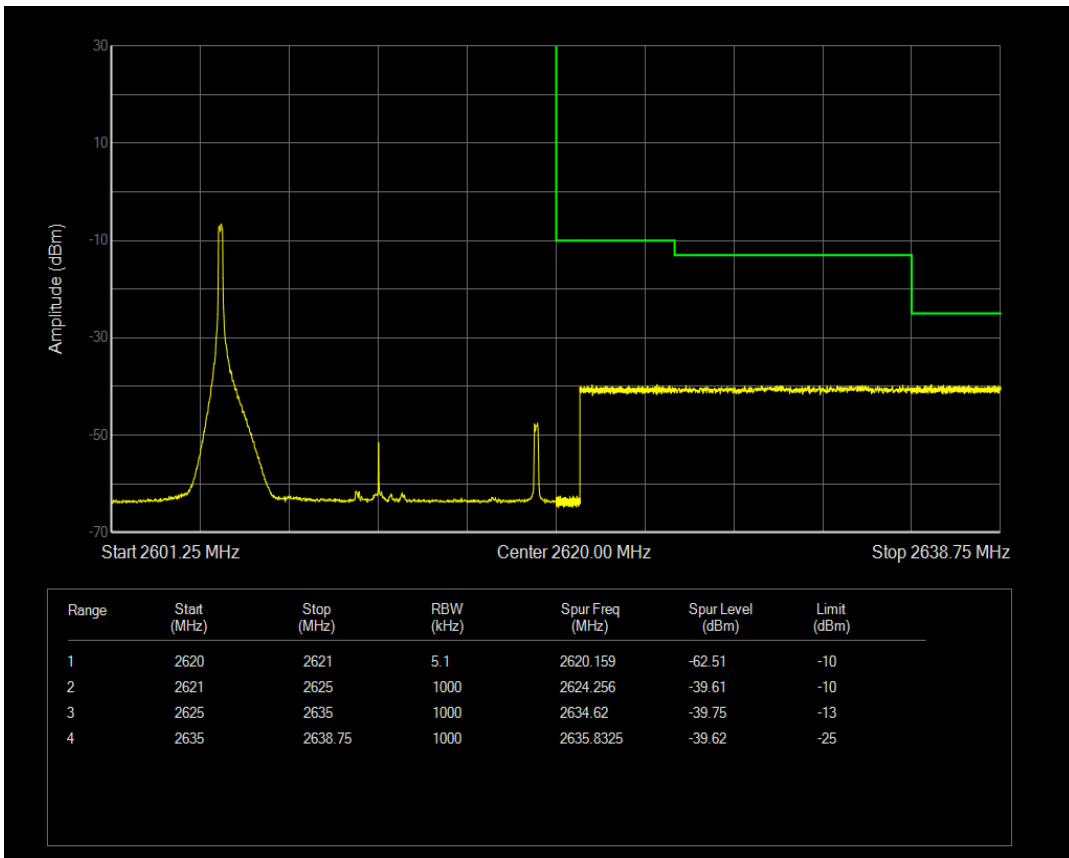

Band38 QAM16 BW=15MHz Channel=38175 RB Size=1 Position=#0

Band38 QAM16 BW=15MHz Channel=37825 RB Size=75 Position=#0