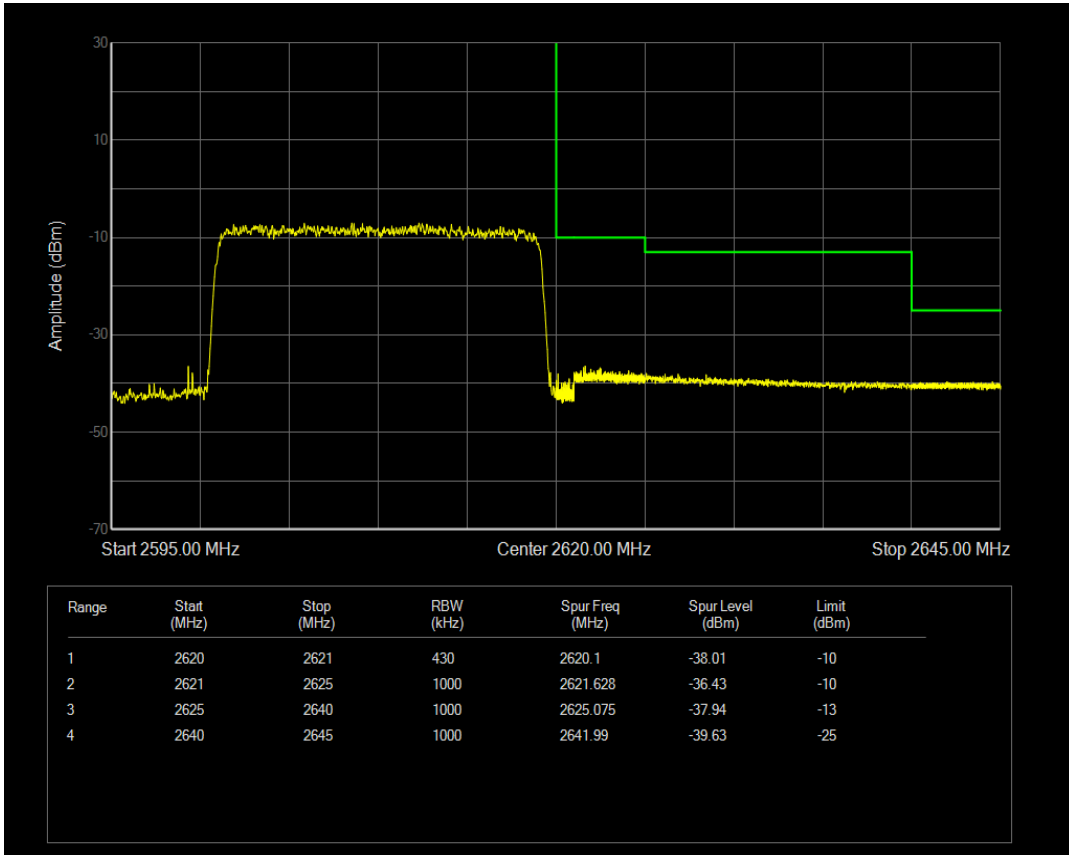

Band38 QAM16 BW=20MHz Channel=38150 RB Size=100 Position=#0

Band38 QAM16 BW=10MHz Channel=37800 RB Size=50 Position=#0