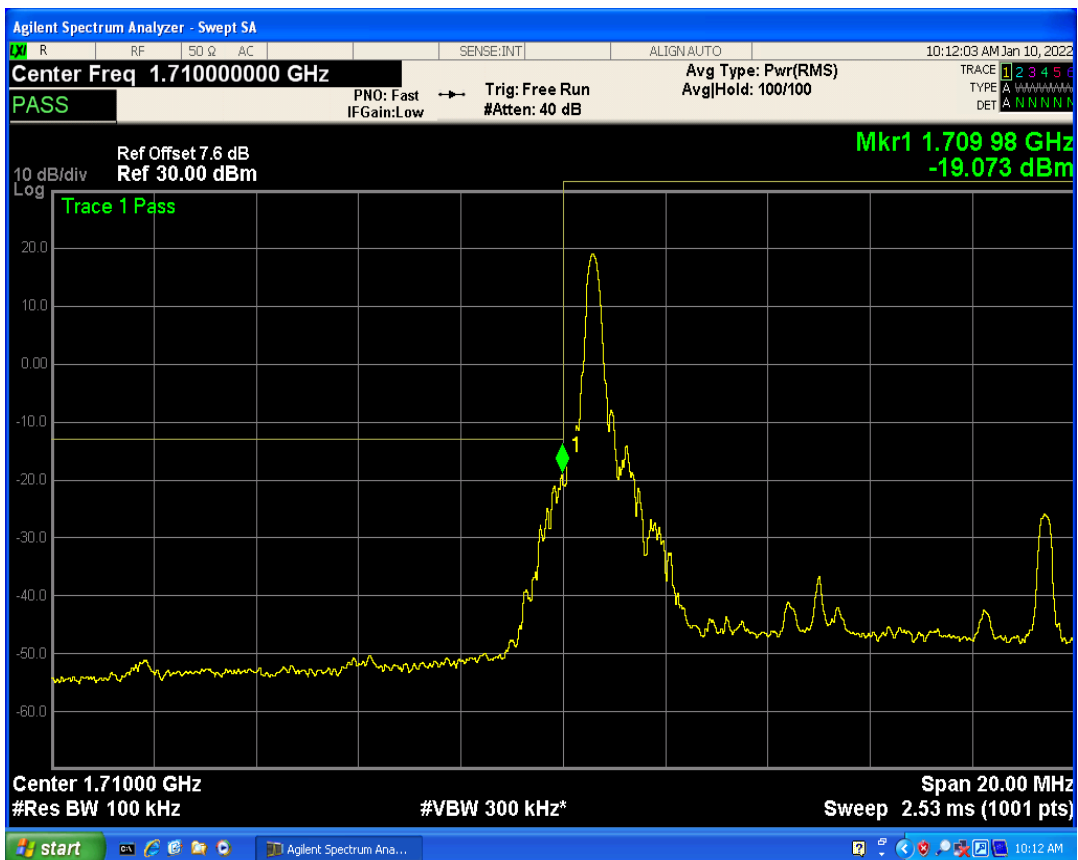

Band4 QAM16 BW=10MHz Channel=20000 RB Size=1 Position=#0

Band4 QAM16 BW=10MHz Channel=20000 RB Size=1 Position=#Max