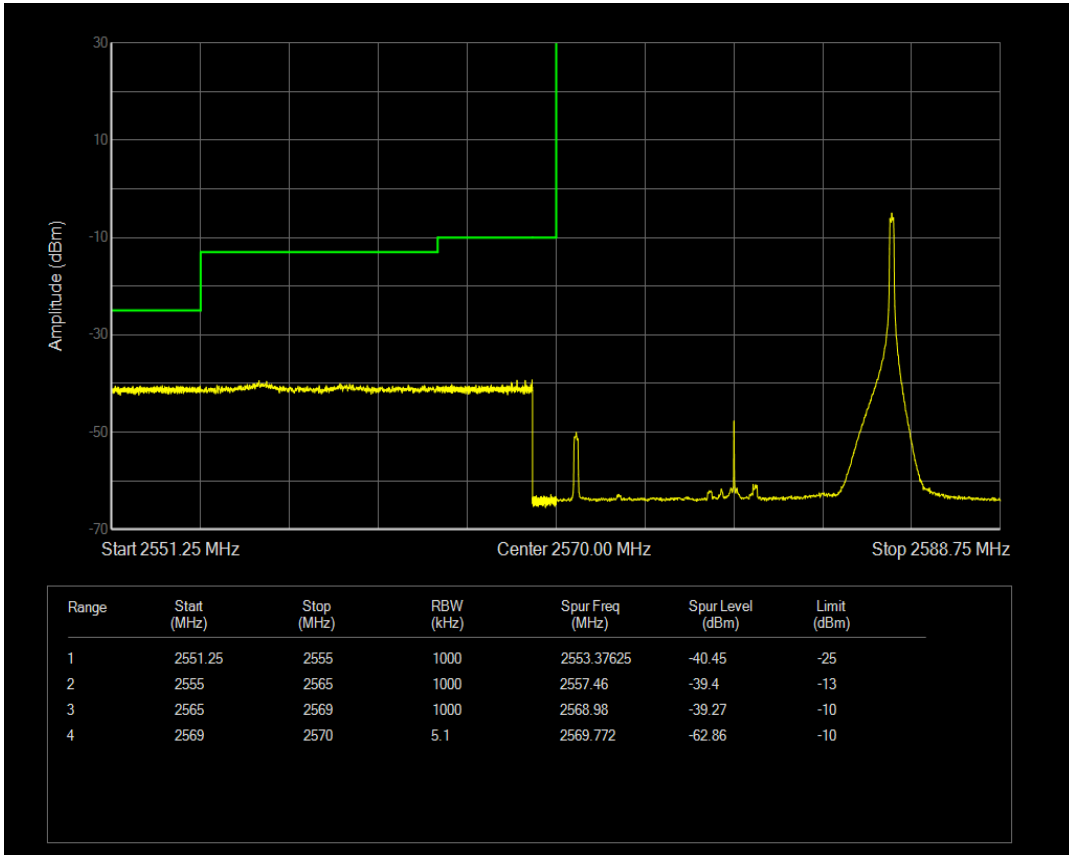

Band38 QPSK BW=15MHz Channel=37825 RB Size=1 Position=#Max

Band38 QPSK BW=10MHz Channel=37800 RB Size=50 Position=#0