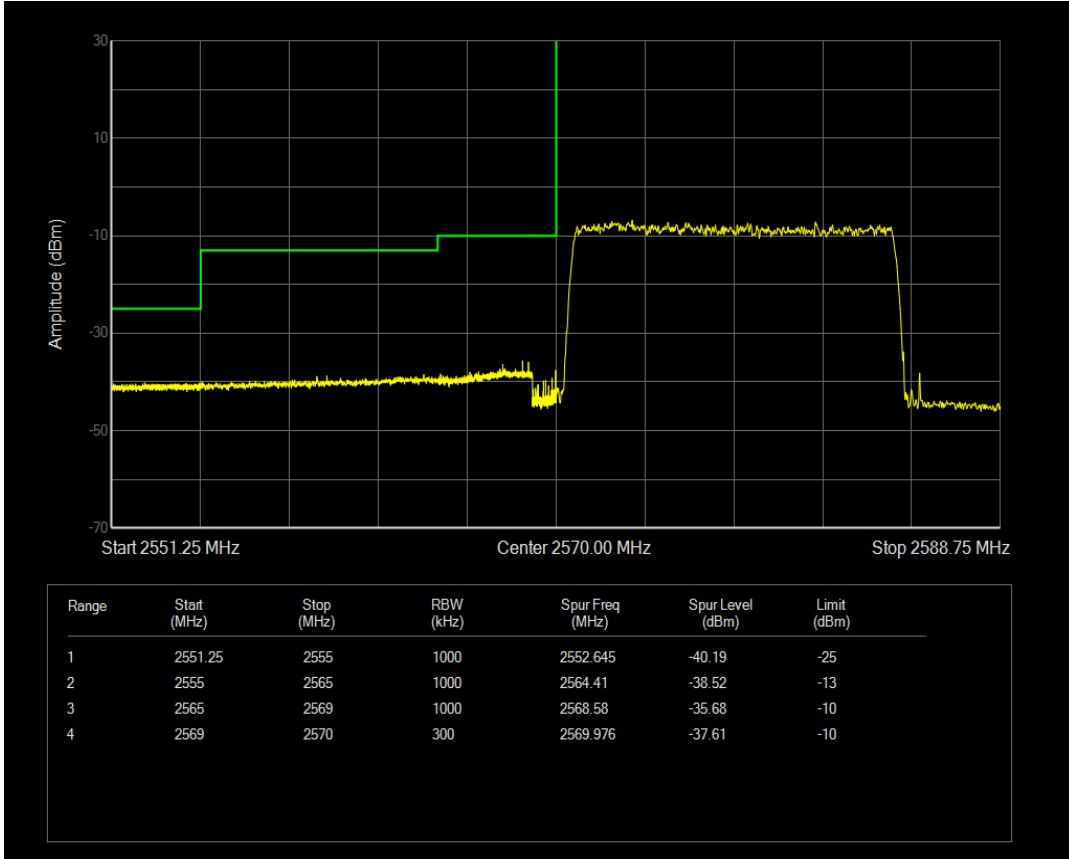

Band38 QAM16 BW=15MHz Channel=37825 RB Size=1 Position=#Max

Band38 QAM16 BW=15MHz Channel=38175 RB Size=1 Position=#Max

Band38 QAM16 BW=15MHz Channel=38175 RB Size=1 Position=#0

Band38 QAM16 BW=15MHz Channel=37825 RB Size=75 Position=#0

Band38 QPSK BW=10MHz Channel=38200 RB Size=50 Position=#0

Band38 QPSK BW=10MHz Channel=38200 RB Size=1 Position=#Max

Band38 QPSK BW=10MHz Channel=38200 RB Size=1 Position=#0

Band38 QPSK BW=15MHz Channel=37825 RB Size=1 Position=#0