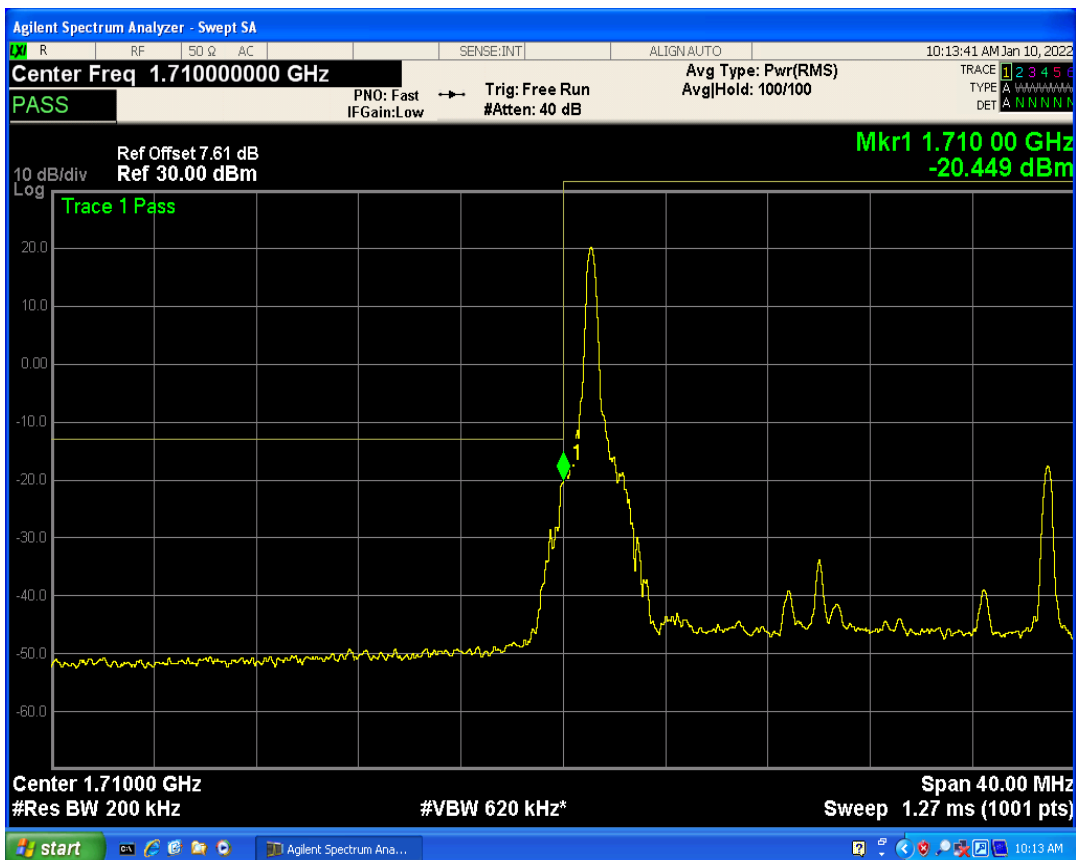

Band4 QAM16 BW=20MHz Channel=20050 RB Size=1 Position=#0

Band4 QAM16 BW=20MHz Channel=20050 RB Size=100 Position=#0