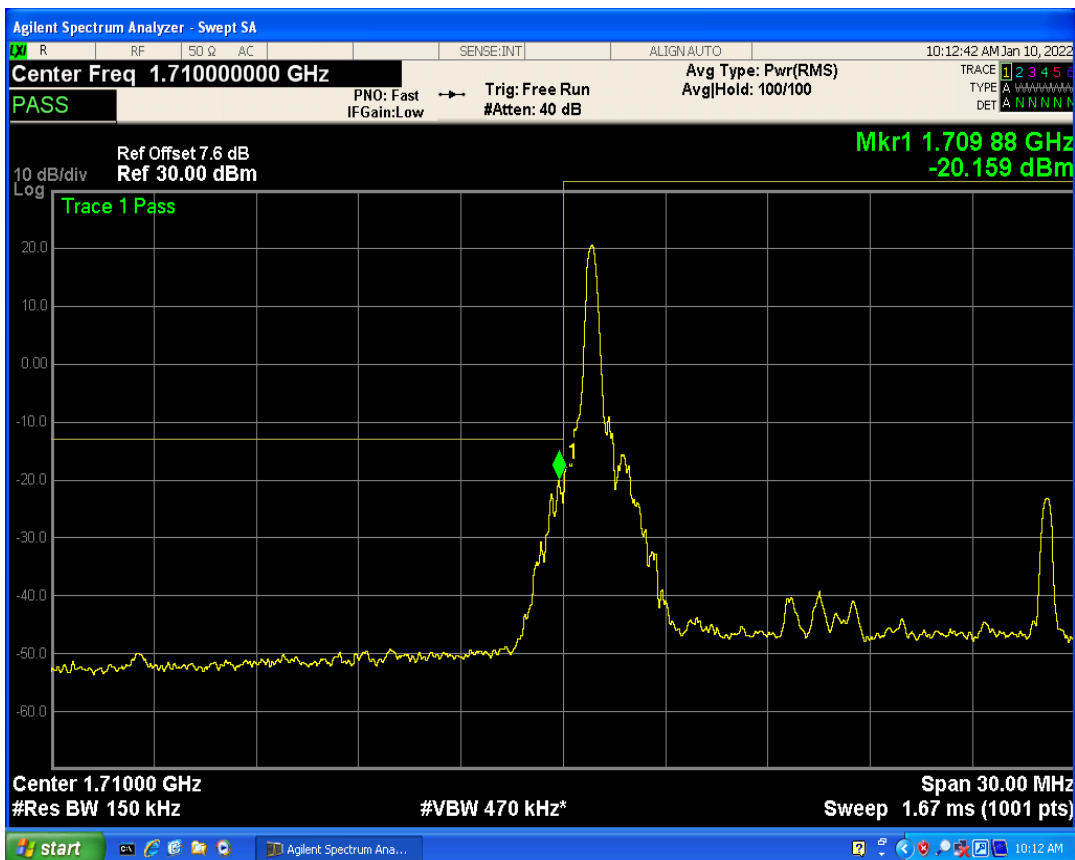

Band4 QPSK BW=15MHz Channel=20025 RB Size=1 Position=#0

Band4 QAM16 BW=10MHz Channel=20350 RB Size=50 Position=#0