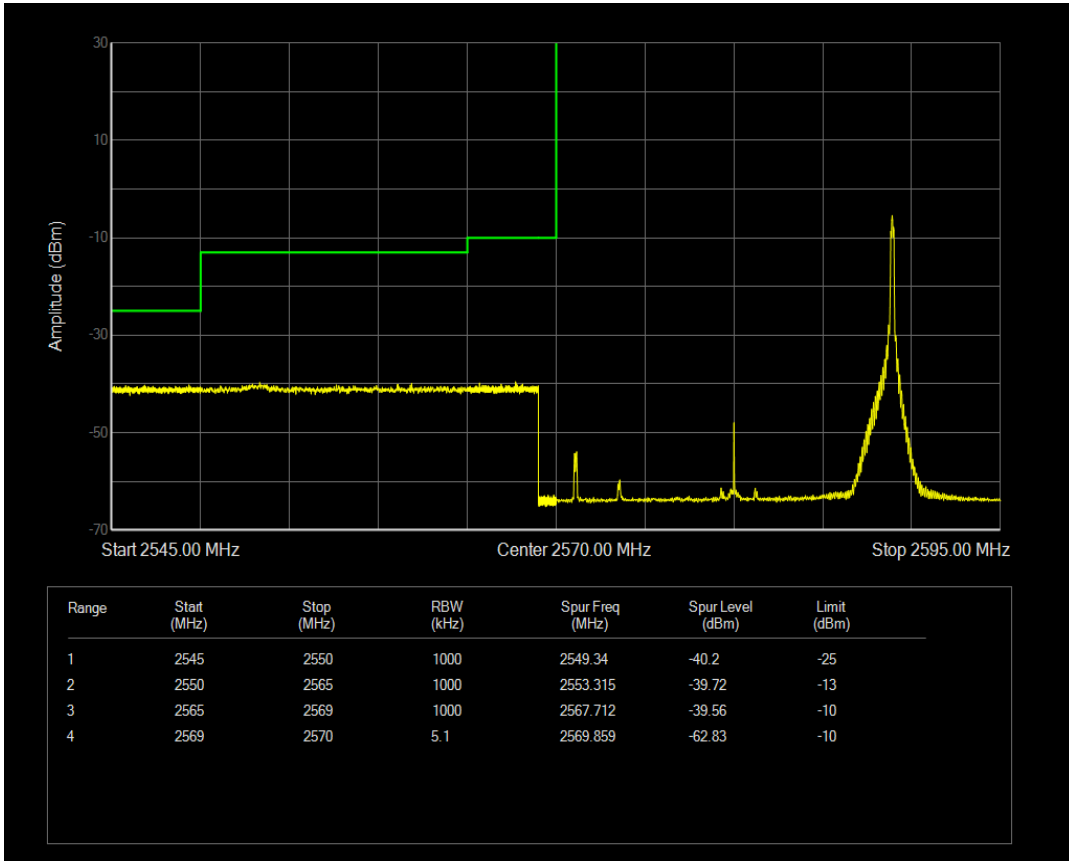

Band38 QPSK BW=20MHz Channel=37850 RB Size=1 Position=#0

Band38 QAM16 BW=15MHz Channel=38175 RB Size=75 Position=#0

Band38 QPSK BW=20MHz Channel=37850 RB Size=1 Position=#Max

Band38 QAM16 BW=20MHz Channel=37850 RB Size=1 Position=#0

Band38 QPSK BW=20MHz Channel=37850 RB Size=100 Position=#0

Band38 QAM16 BW=20MHz Channel=37850 RB Size=1 Position=#Max

Band38 QAM16 BW=20MHz Channel=37850 RB Size=100 Position=#0

Band38 QPSK BW=20MHz Channel=38150 RB Size=1 Position=#0