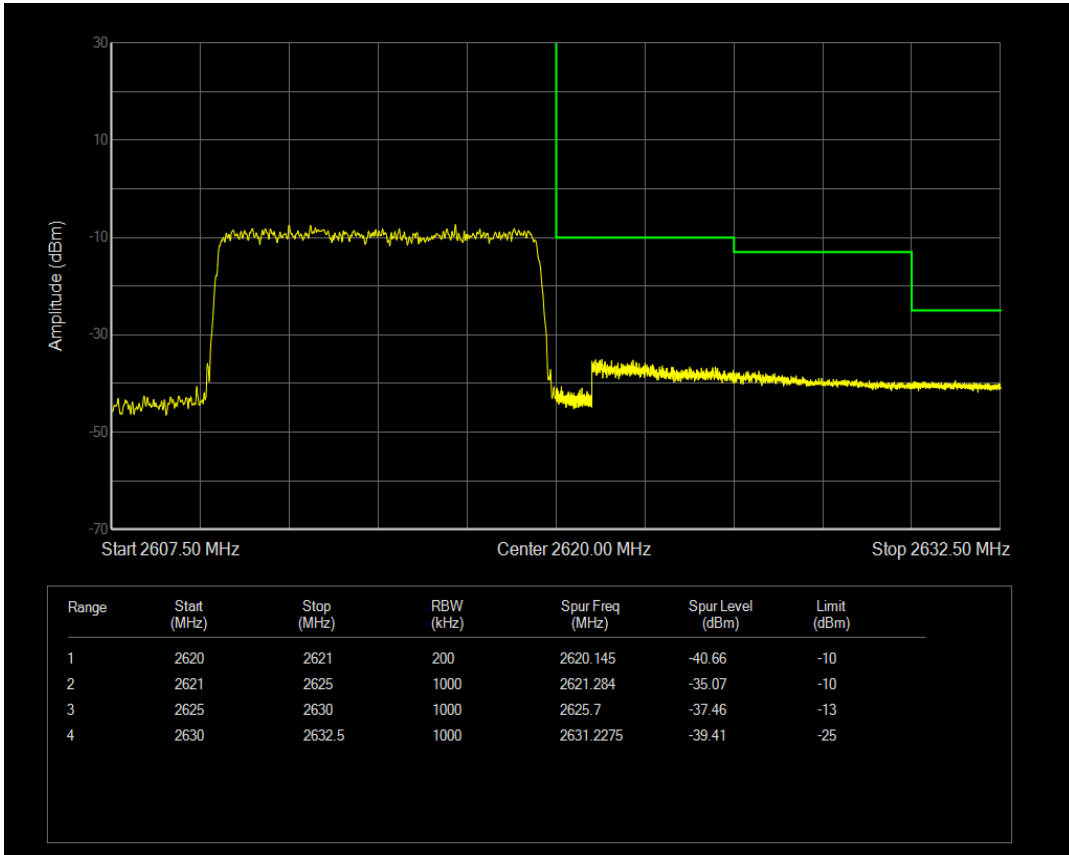

Band38 QAM16 BW=10MHz Channel=38200 RB Size=50 Position=#0

Band38 QPSK BW=15MHz Channel=37825 RB Size=1 Position=#0