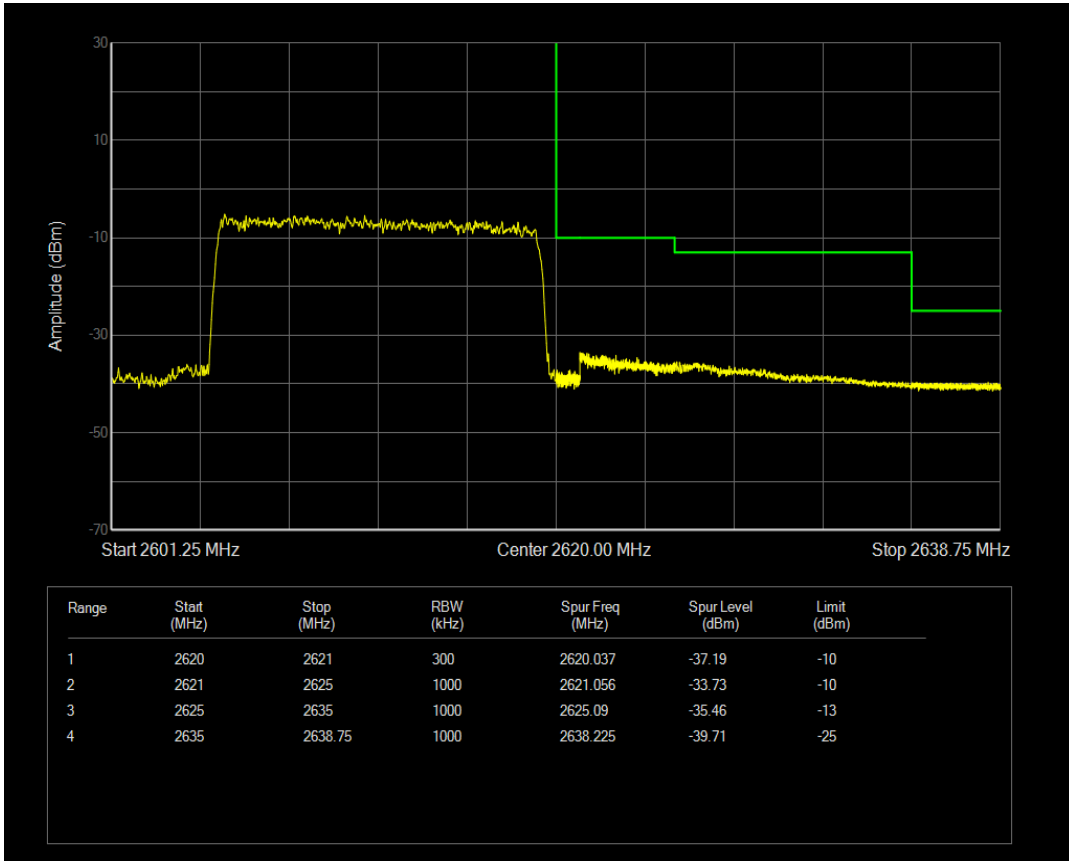

Band38 QPSK BW=15MHz Channel=38175 RB Size=75 Position=#0

Band38 QAM16 BW=15MHz Channel=38175 RB Size=1 Position=#Max