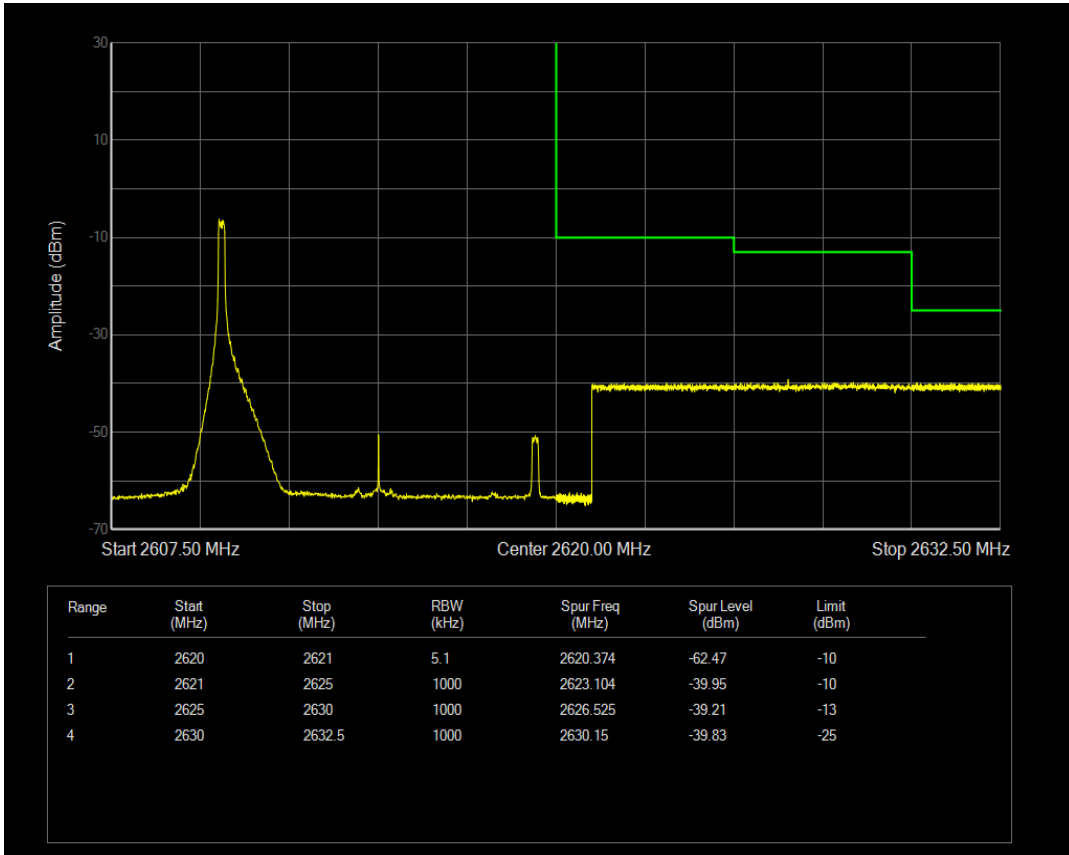

Band38 QAM16 BW=10MHz Channel=38200 RB Size=1 Position=#0

Band38 QAM16 BW=10MHz Channel=37800 RB Size=1 Position=#0