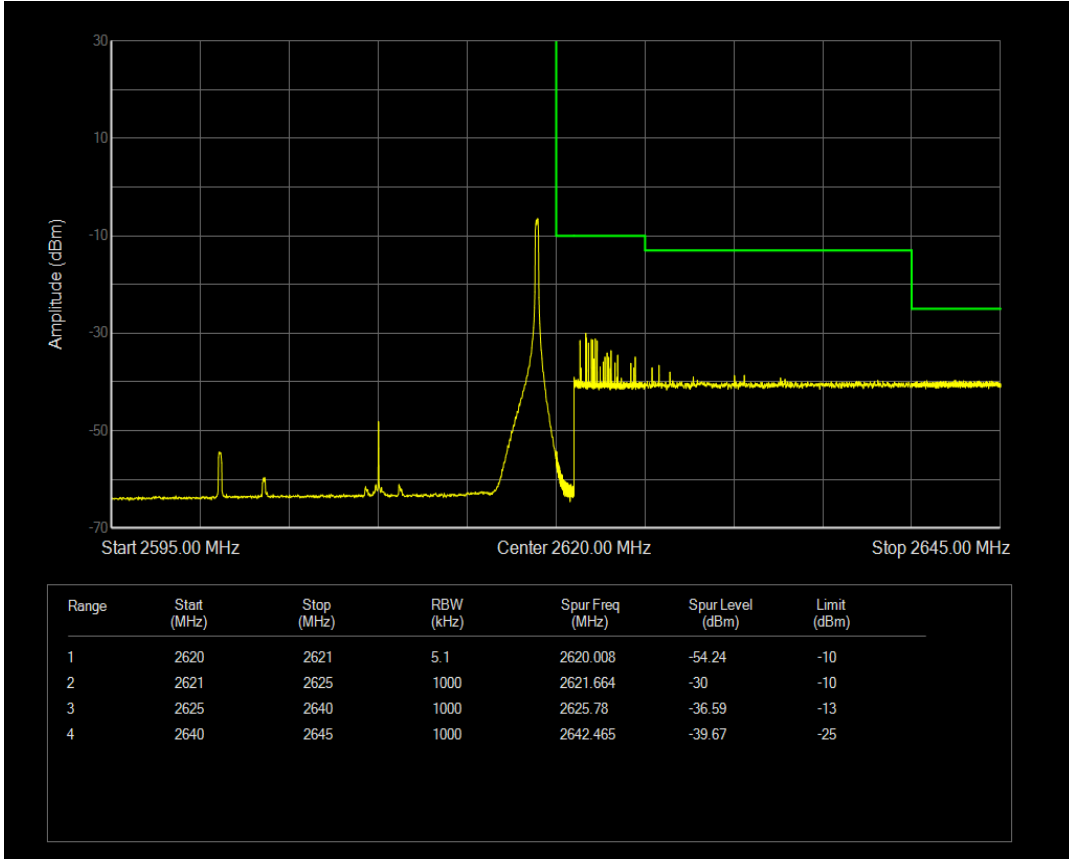

Band38 QPSK BW=20MHz Channel=38150 RB Size=100 Position=#0

Band38 QPSK BW=20MHz Channel=38150 RB Size=1 Position=#Max

Band38 QAM16 BW=20MHz Channel=38150 RB Size=1 Position=#0

Band38 QAM16 BW=20MHz Channel=38150 RB Size=1 Position=#Max