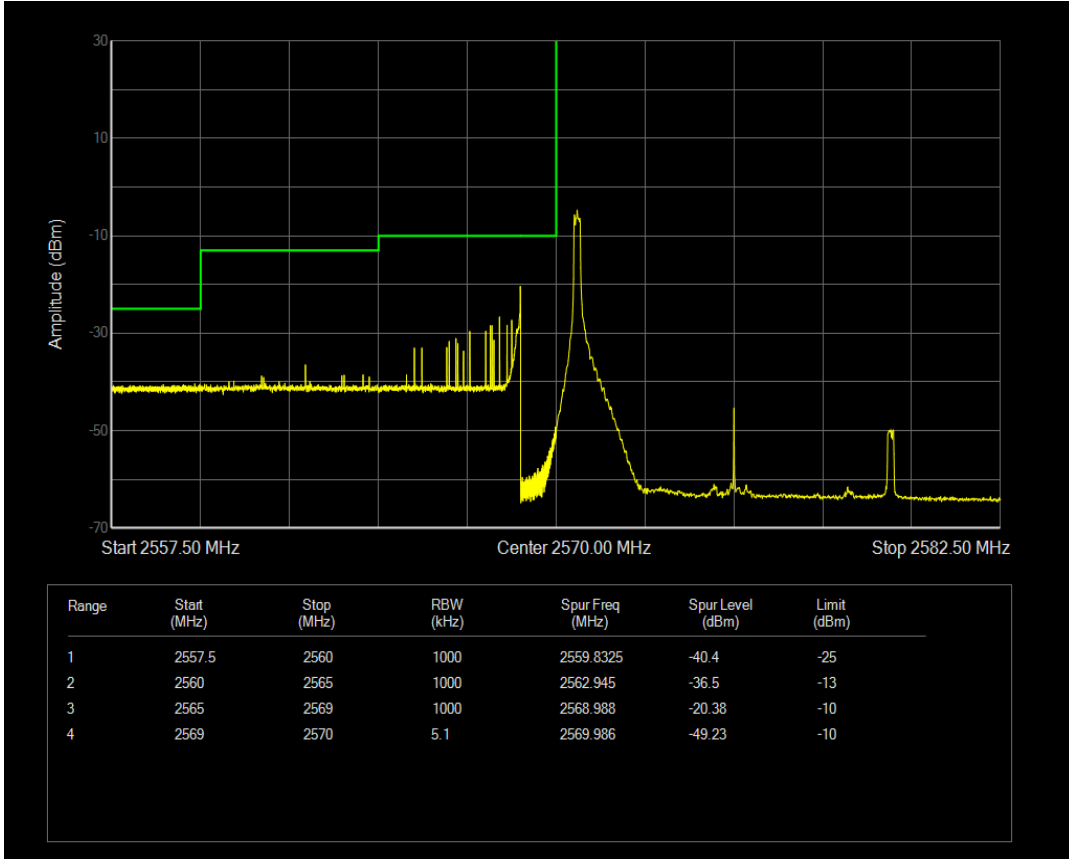

Band38 QPSK BW=10MHz Channel=37800 RB Size=1 Position=#0

Band38 QAM16 BW=5MHz Channel=38225 RB Size=25 Position=#0