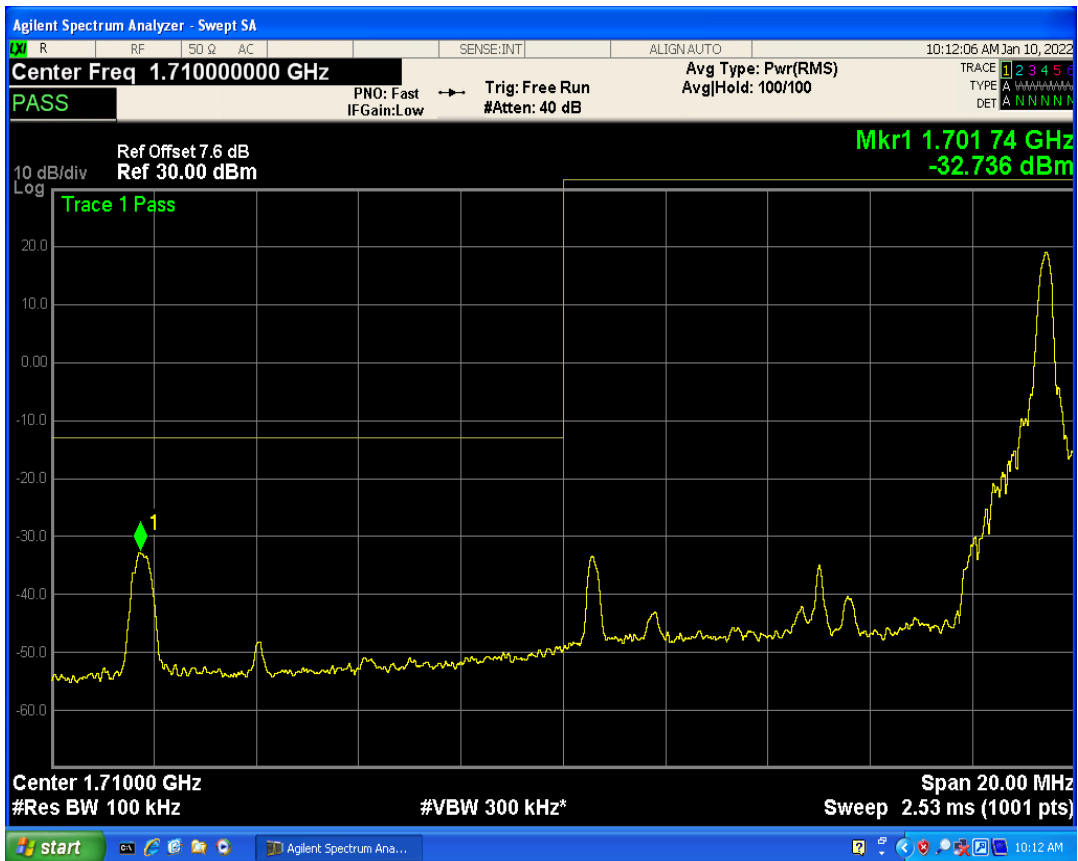

Band4 QPSK BW=10MHz Channel=20000 RB Size=1 Position=#0

Band4 QAM16 BW=5MHz Channel=20375 RB Size=25 Position=#0

Band4 QPSK BW=10MHz Channel=20000 RB Size=1 Position=#Max

Band4 QPSK BW=10MHz Channel=20000 RB Size=50 Position=#0

Band4 QAM16 BW=10MHz Channel=20000 RB Size=1 Position=#0

Band4 QAM16 BW=10MHz Channel=20000 RB Size=1 Position=#Max

Band4 QAM16 BW=10MHz Channel=20000 RB Size=50 Position=#0

Band4 QPSK BW=10MHz Channel=20350 RB Size=1 Position=#0