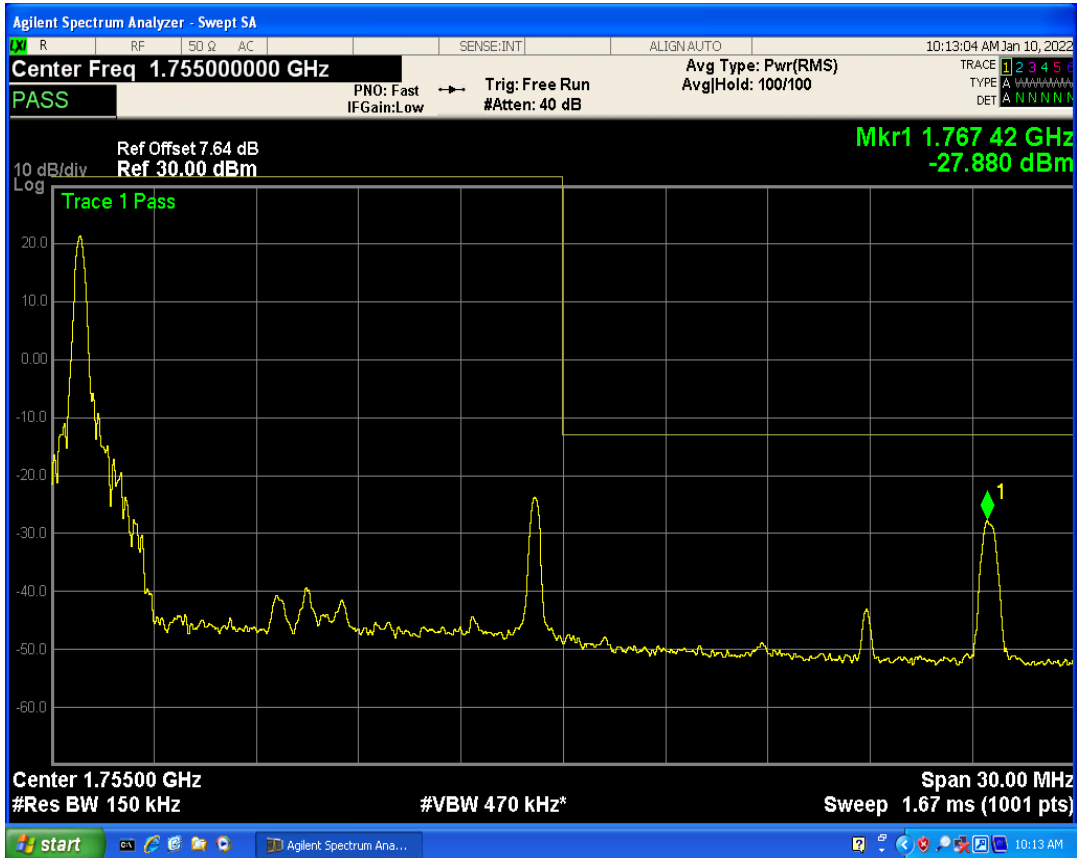

Band4 QPSK BW=15MHz Channel=20025 RB Size=75 Position=#0

Band4 QAM16 BW=15MHz Channel=20025 RB Size=1 Position=#Max

Band4 QAM16 BW=15MHz Channel=20025 RB Size=75 Position=#0

Band4 QPSK BW=15MHz Channel=20325 RB Size=1 Position=#0