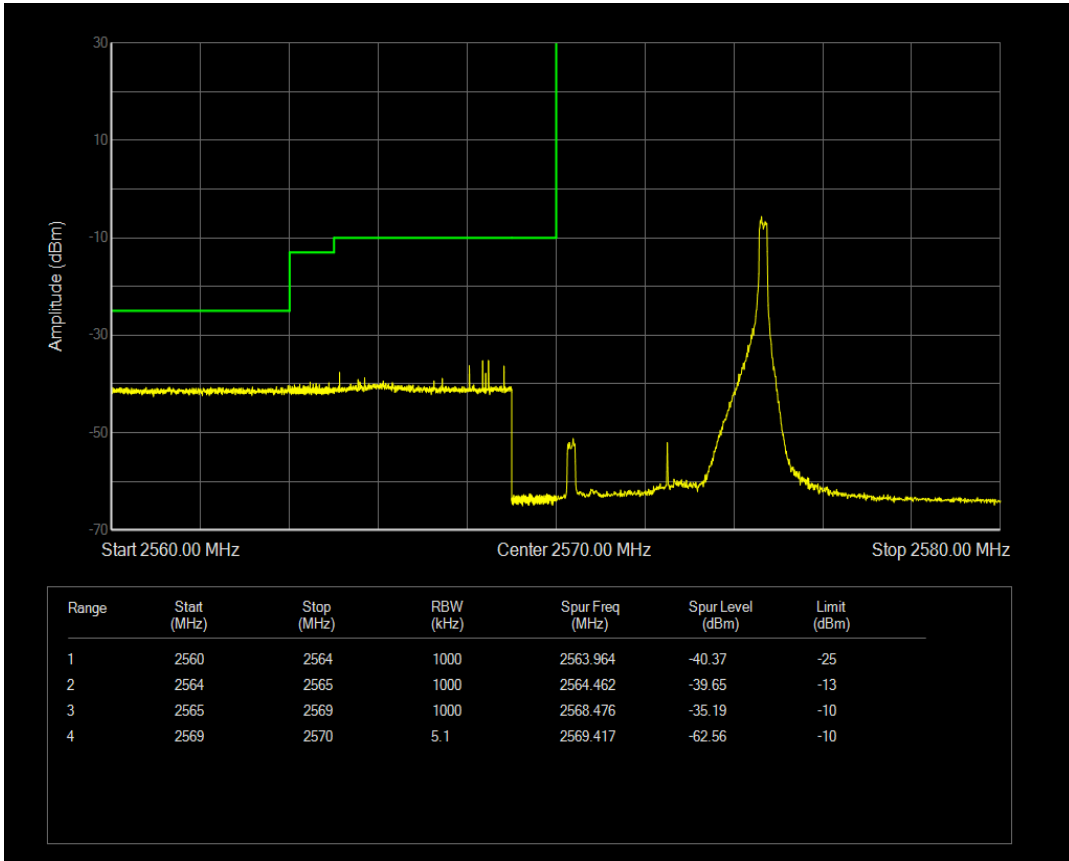

Band38 QPSK BW=5MHz Channel=37775 RB Size=25 Position=#0

Band38 QAM16 BW=5MHz Channel=37775 RB Size=1 Position=#Max

Band38 QAM16 BW=5MHz Channel=37775 RB Size=25 Position=#0

Band38 QPSK BW=5MHz Channel=38225 RB Size=1 Position=#0

Band38 QPSK BW=5MHz Channel=38225 RB Size=1 Position=#Max

Band38 QPSK BW=5MHz Channel=38225 RB Size=25 Position=#0

Band38 QAM16 BW=5MHz Channel=38225 RB Size=1 Position=#Max

Band38 QAM16 BW=5MHz Channel=38225 RB Size=1 Position=#0