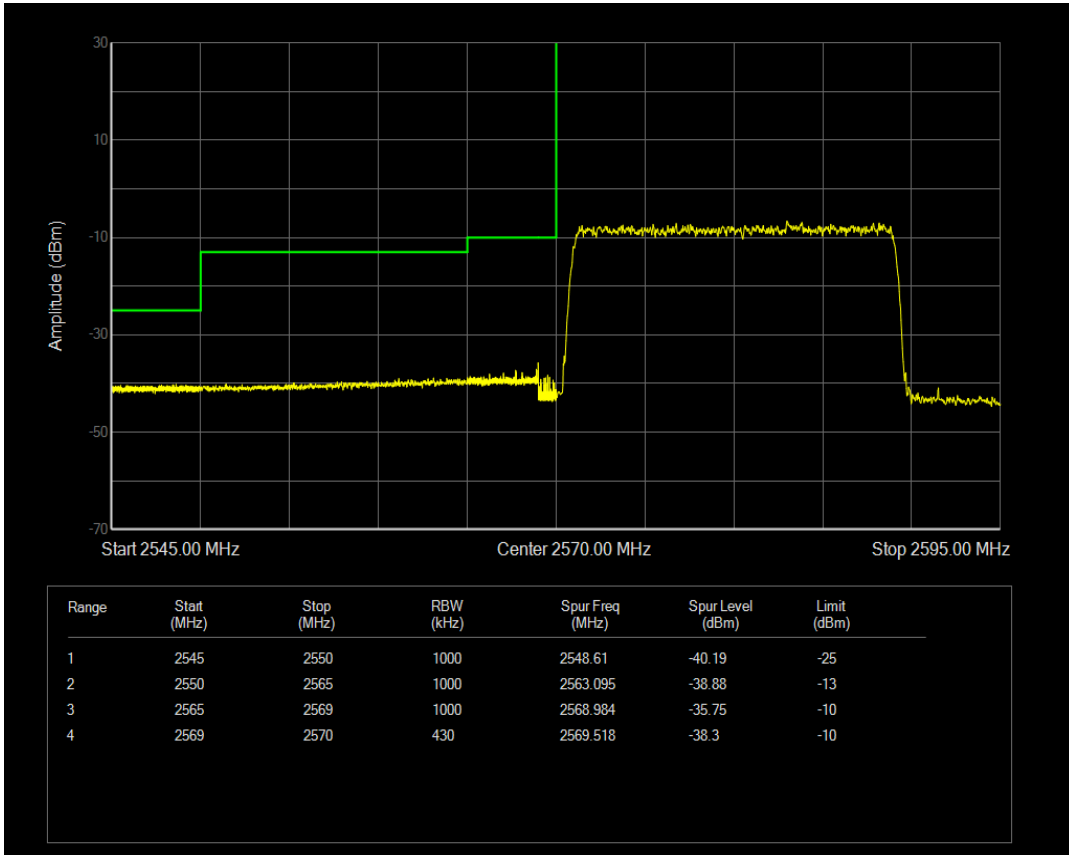

Band38 QAM16 BW=20MHz Channel=37850 RB Size=100 Position=#0

Band38 QPSK BW=20MHz Channel=38150 RB Size=1 Position=#0