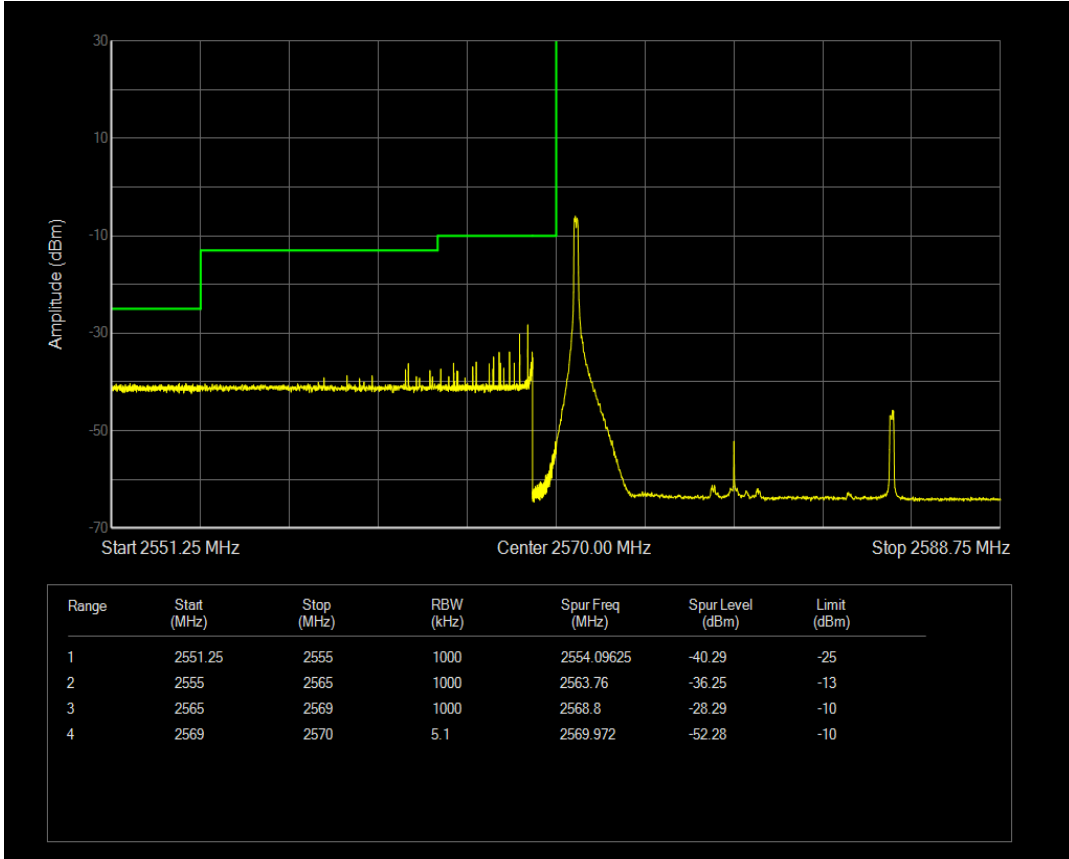

Band38 QAM16 BW=15MHz Channel=37825 RB Size=1 Position=#0

Band38 QAM16 BW=10MHz Channel=38200 RB Size=50 Position=#0