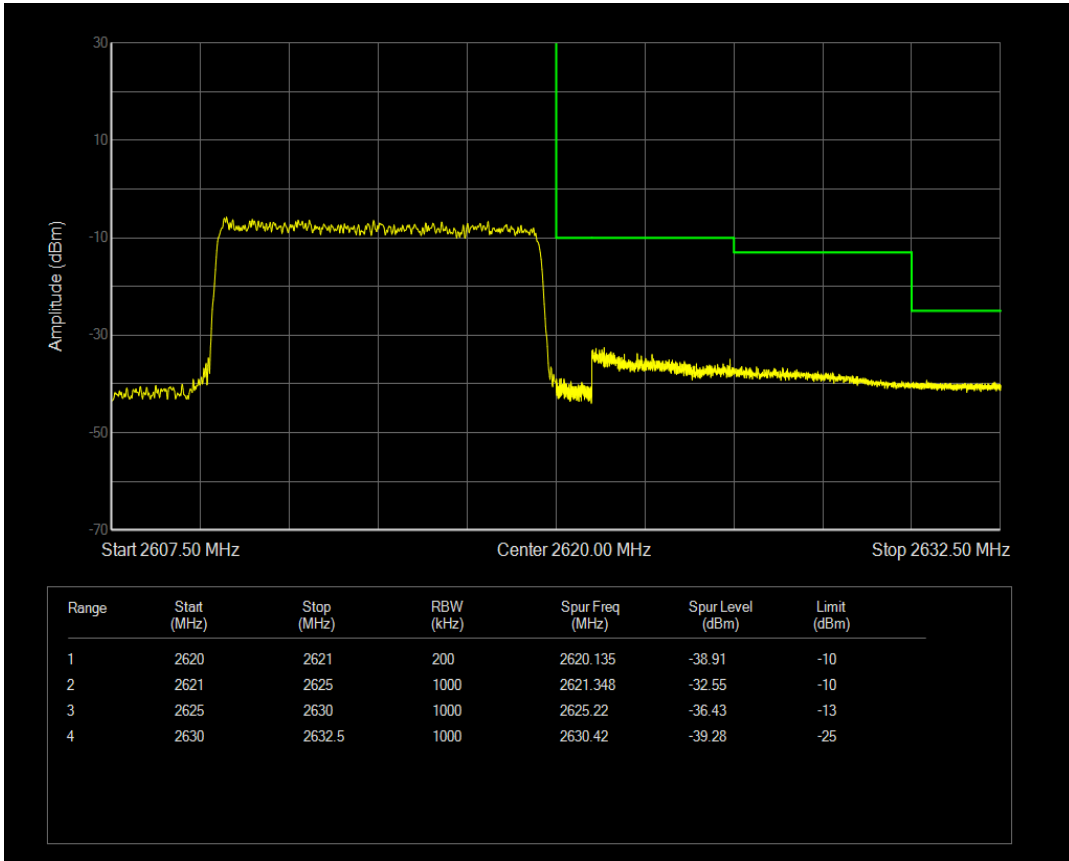

Band38 QPSK BW=10MHz Channel=38200 RB Size=50 Position=#0

Band38 QAM16 BW=10MHz Channel=38200 RB Size=1 Position=#0