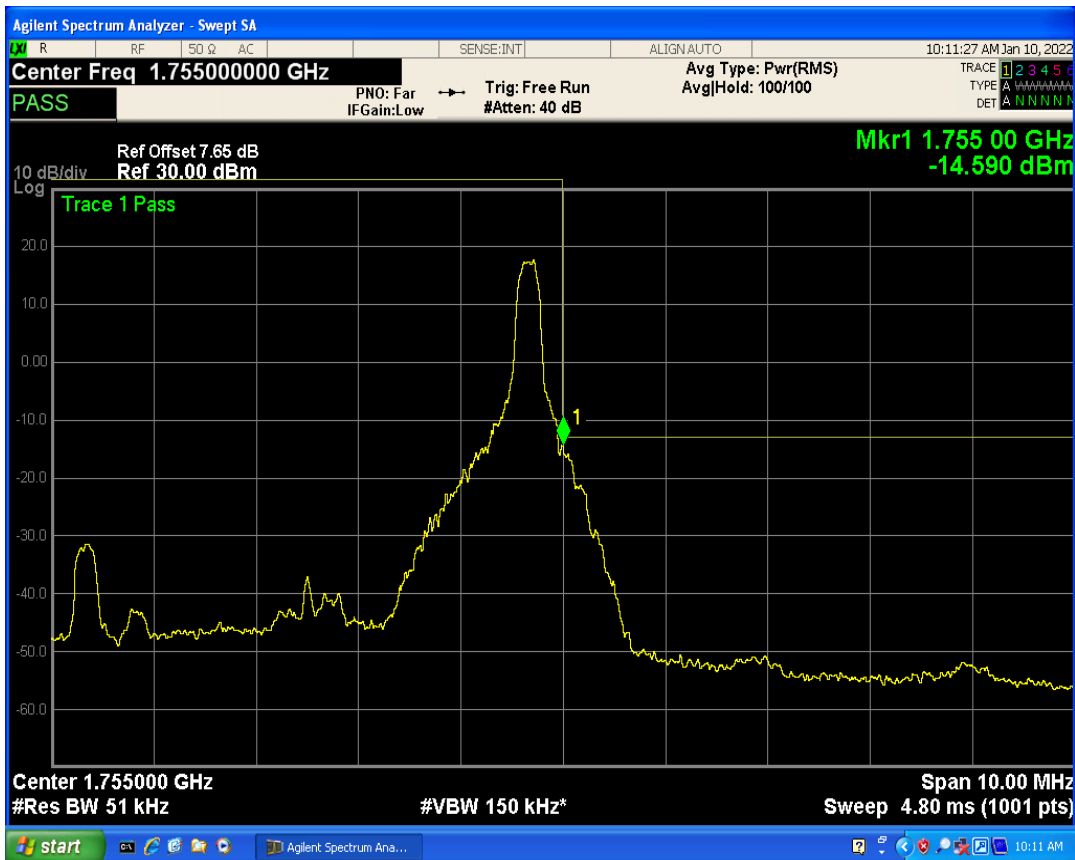

Band4 QPSK BW=5MHz Channel=20375 RB Size=1 Position=#Max

Band4 QPSK BW=5MHz Channel=20375 RB Size=25 Position=#0