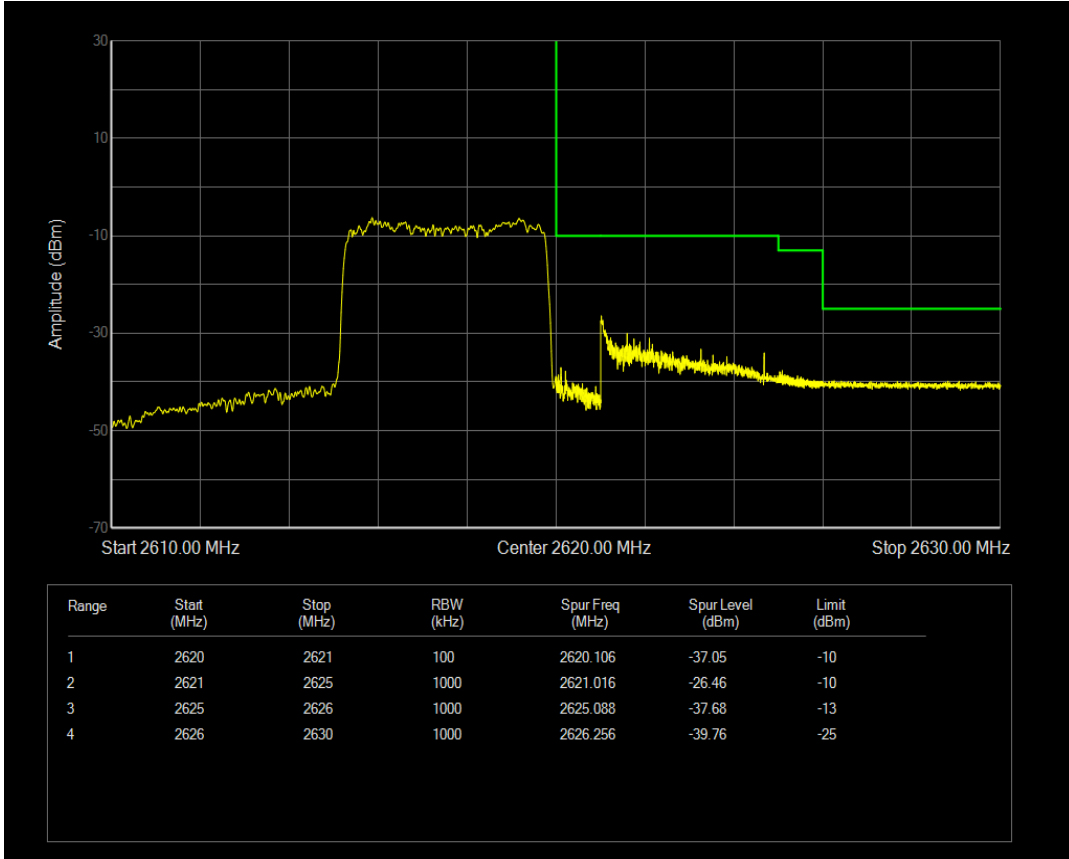

Band38 QPSK BW=5MHz Channel=38225 RB Size=25 Position=#0

Band38 QAM16 BW=5MHz Channel=38225 RB Size=1 Position=#Max