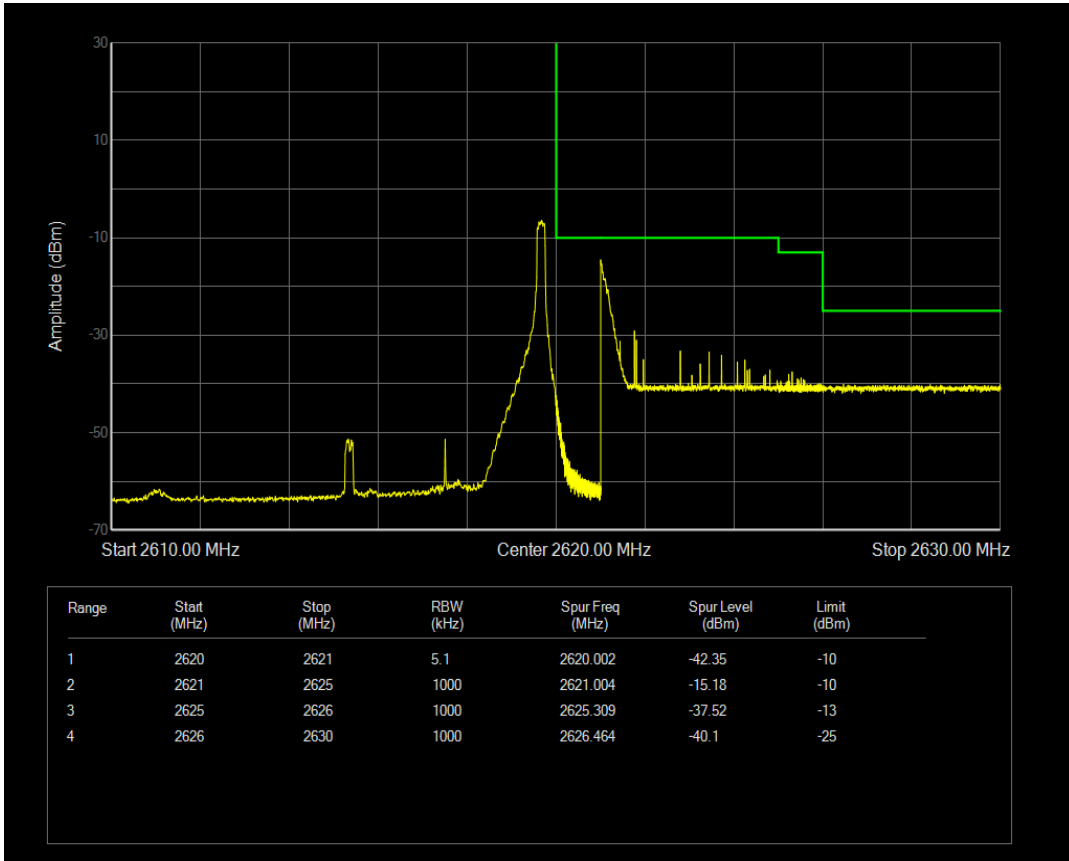

Band38 QAM16 BW=5MHz Channel=38225 RB Size=1 Position=#0

Band38 QAM16 BW=5MHz Channel=37775 RB Size=25 Position=#0

Band38 QAM16 BW=5MHz Channel=37775 RB Size=1 Position=#Max

Band38 QAM16 BW=5MHz Channel=38225 RB Size=1 Position=#Max