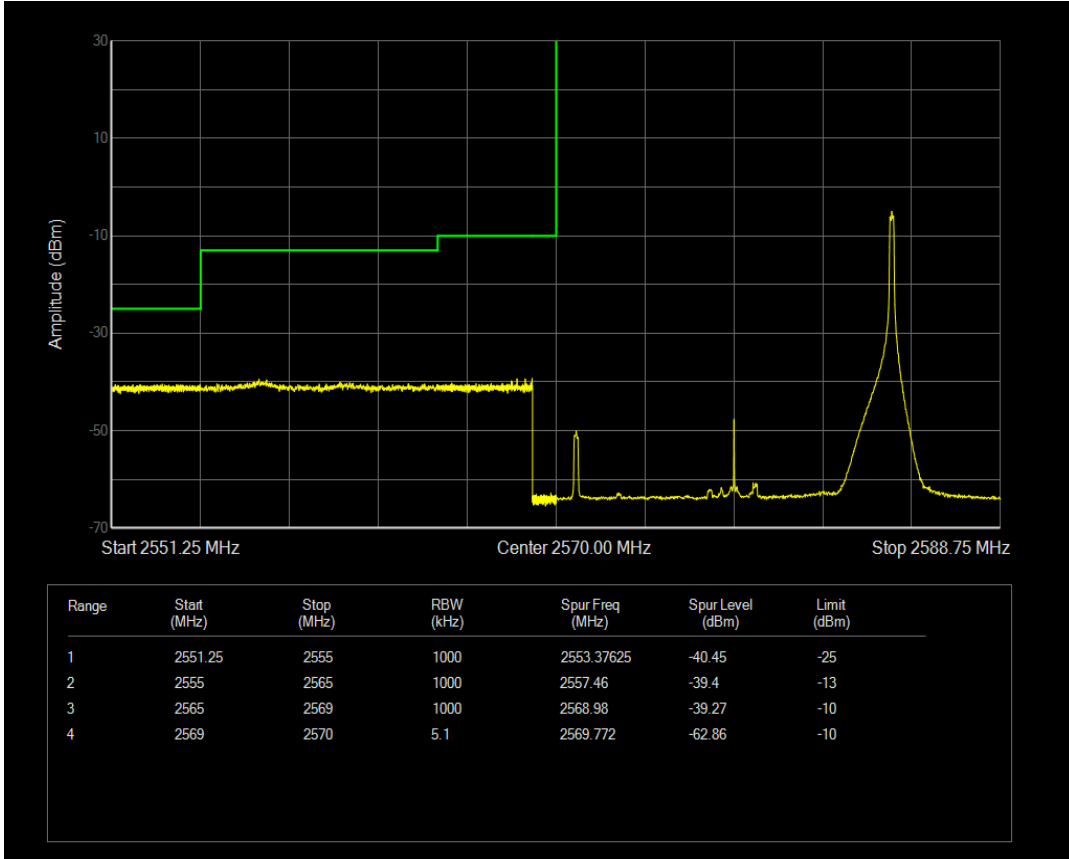

Band38 QPSK BW=10MHz Channel=38200 RB Size=1 Position=#Max

Band38 QPSK BW=10MHz Channel=38200 RB Size=50 Position=#0

Band38 QAM16 BW=10MHz Channel=38200 RB Size=1 Position=#0

Band38 QAM16 BW=10MHz Channel=38200 RB Size=1 Position=#Max

Band38 QAM16 BW=10MHz Channel=38200 RB Size=50 Position=#0

Band38 QPSK BW=15MHz Channel=37825 RB Size=1 Position=#0

Band38 QPSK BW=15MHz Channel=37825 RB Size=75 Position=#0

Band38 QPSK BW=15MHz Channel=37825 RB Size=1 Position=#Max

Band38 QAM16 BW=15MHz Channel=37825 RB Size=1 Position=#0

Band38 QAM16 BW=15MHz Channel=37825 RB Size=1 Position=#Max

Band38 QAM16 BW=15MHz Channel=37825 RB Size=75 Position=#0

Band38 QPSK BW=15MHz Channel=38175 RB Size=1 Position=#Max