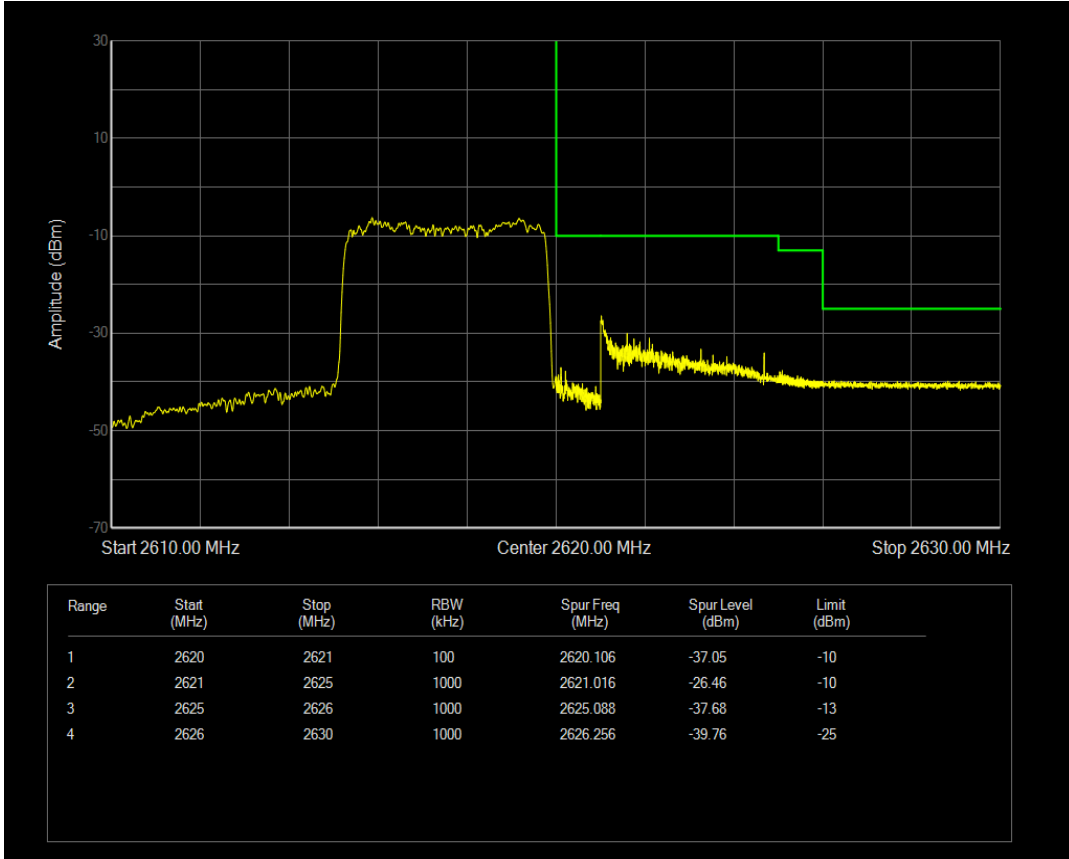

Band38 QPSK BW=5MHz Channel=37775 RB Size=1 Position=#0

Band38 QPSK BW=20MHz Channel=38150 RB Size=100 Position=#0

Band38 QPSK BW=5MHz Channel=37775 RB Size=25 Position=#0

Band38 QPSK BW=5MHz Channel=38225 RB Size=25 Position=#0