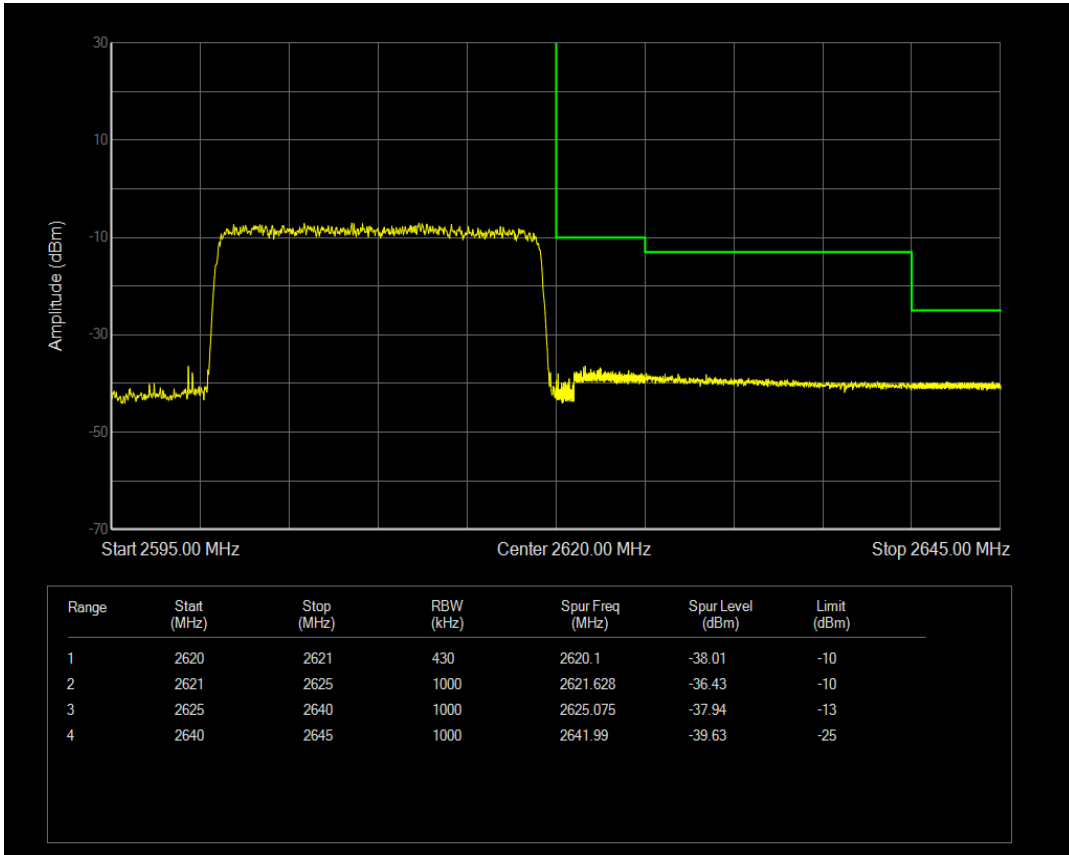

Band38 QAM16 BW=20MHz Channel=38150 RB Size=100 Position=#0

Band38 QAM16 BW=20MHz Channel=38150 RB Size=1 Position=#Max