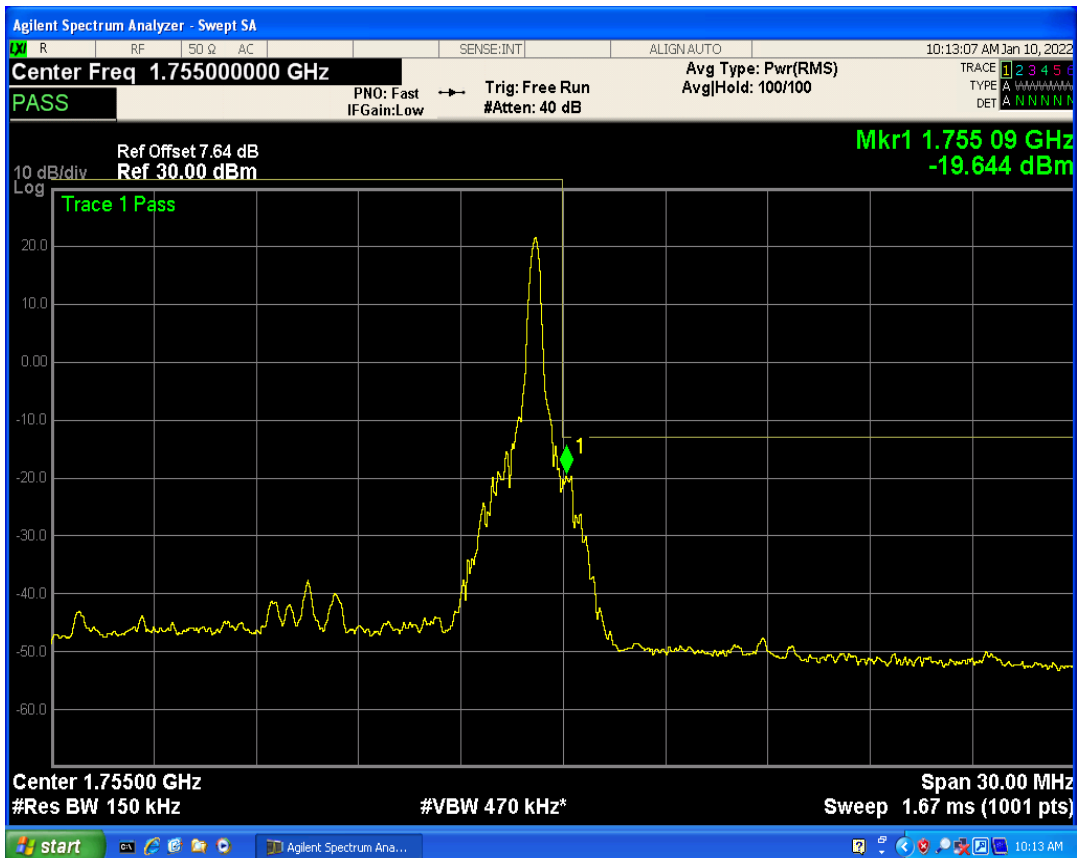

Band4 QPSK BW=15MHz Channel=20325 RB Size=1 Position=#Max

Band4 QAM16 BW=15MHz Channel=20325 RB Size=1 Position=#0