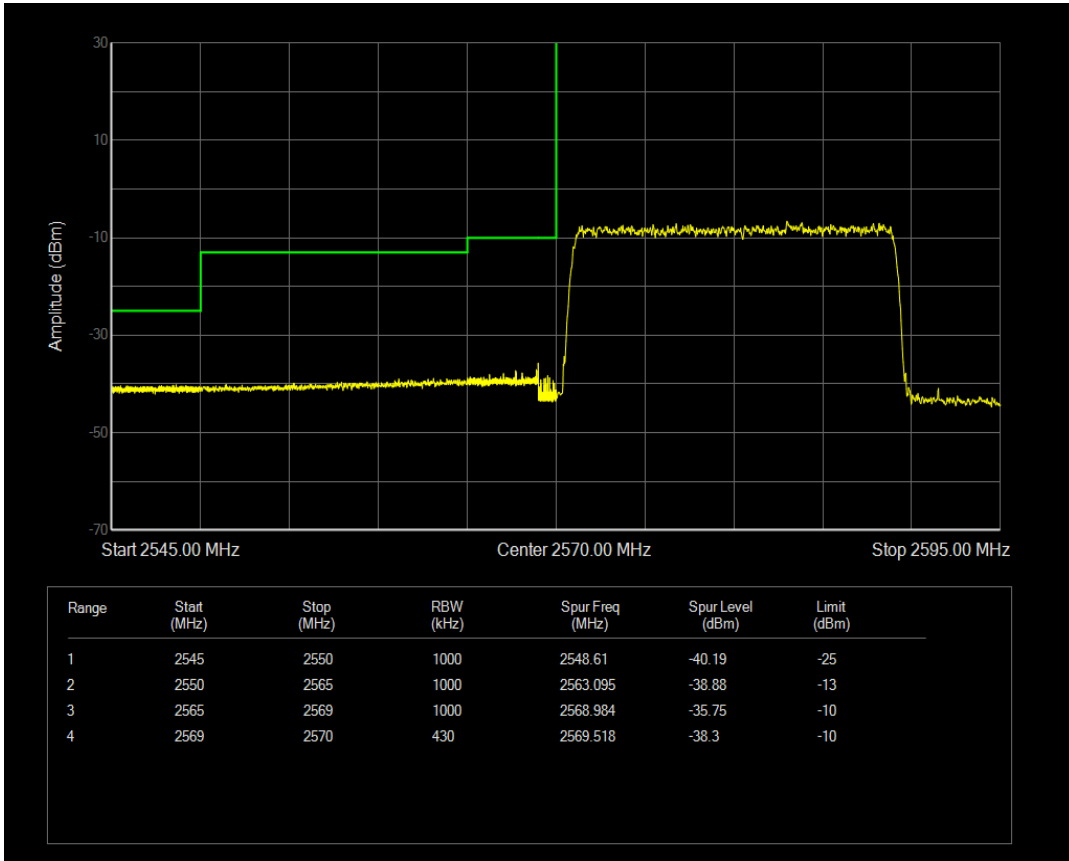

Band38 QAM16 BW=20MHz Channel=37850 RB Size=100 Position=#0

Band38 QAM16 BW=20MHz Channel=37850 RB Size=1 Position=#Max