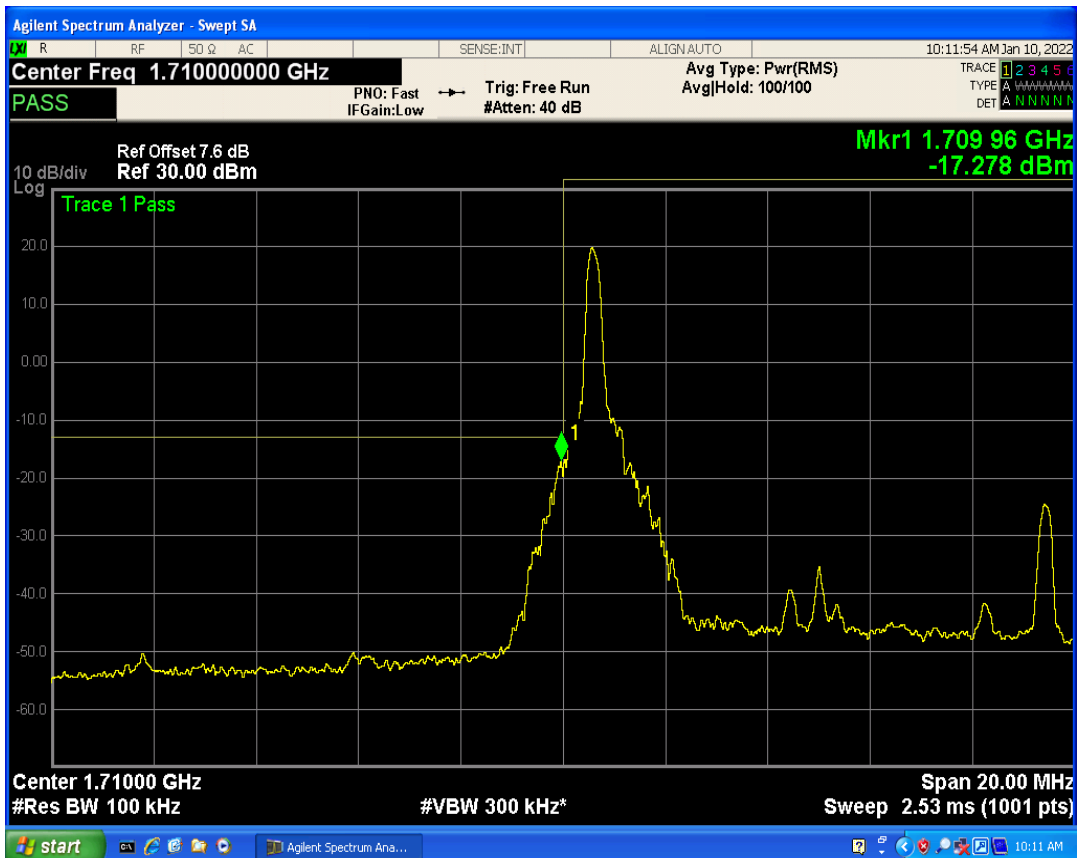

Band4 QPSK BW=10MHz Channel=20000 RB Size=1 Position=#0

Band4 QAM16 BW=5MHz Channel=20375 RB Size=25 Position=#0