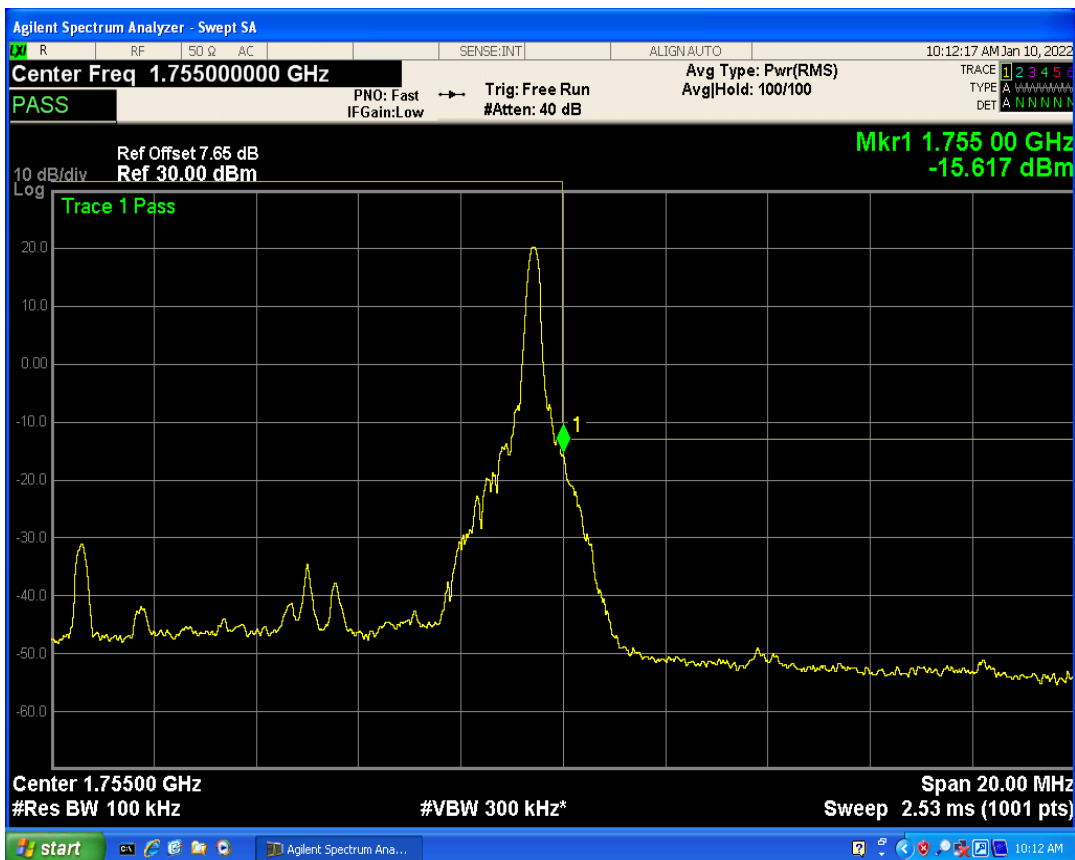

Band4 QPSK BW=10MHz Channel=20350 RB Size=1 Position=#Max

Band4 QPSK BW=10MHz Channel=20350 RB Size=50 Position=#0