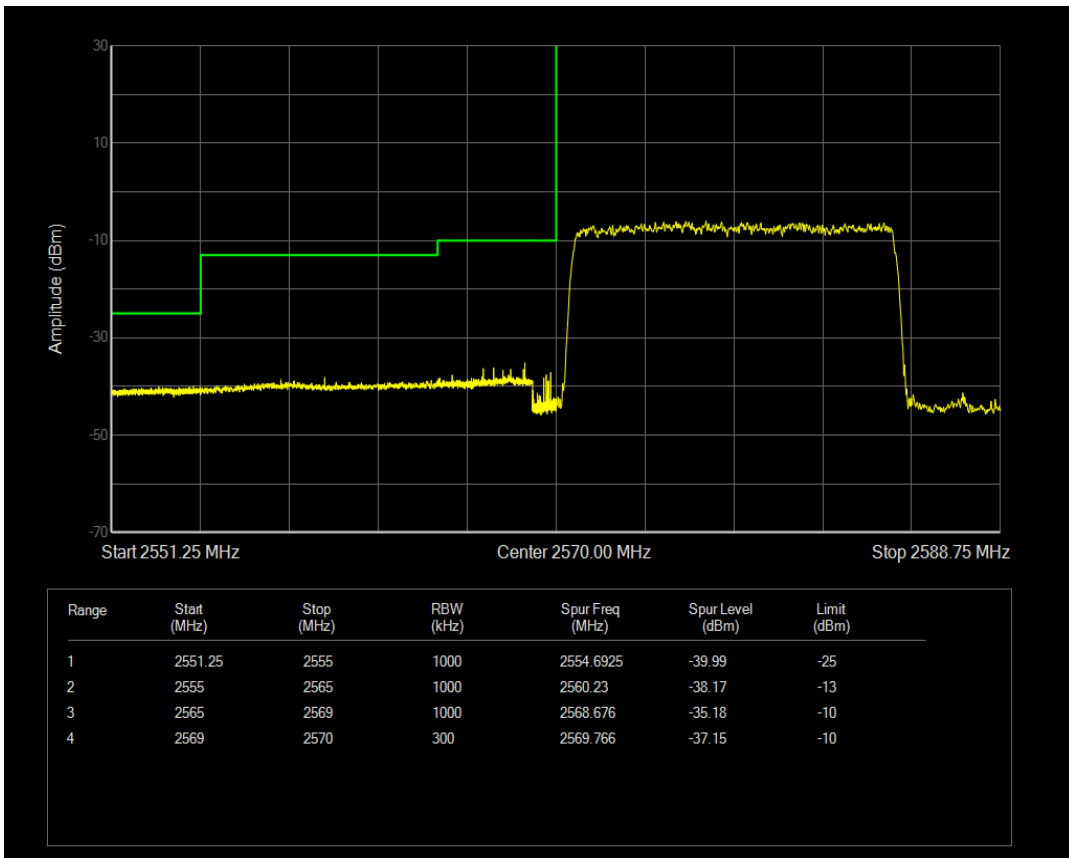

Band38 QPSK BW=10MHz Channel=38200 RB Size=1 Position=#Max

Band38 QPSK BW=10MHz Channel=38200 RB Size=50 Position=#0

Band38 QAM16 BW=10MHz Channel=38200 RB Size=1 Position=#0

Band38 QAM16 BW=10MHz Channel=38200 RB Size=1 Position=#Max

Band38 QAM16 BW=10MHz Channel=38200 RB Size=50 Position=#0

Band38 QPSK BW=15MHz Channel=37825 RB Size=1 Position=#0

Band38 QPSK BW=15MHz Channel=37825 RB Size=75 Position=#0

Band38 QPSK BW=15MHz Channel=37825 RB Size=1 Position=#Max