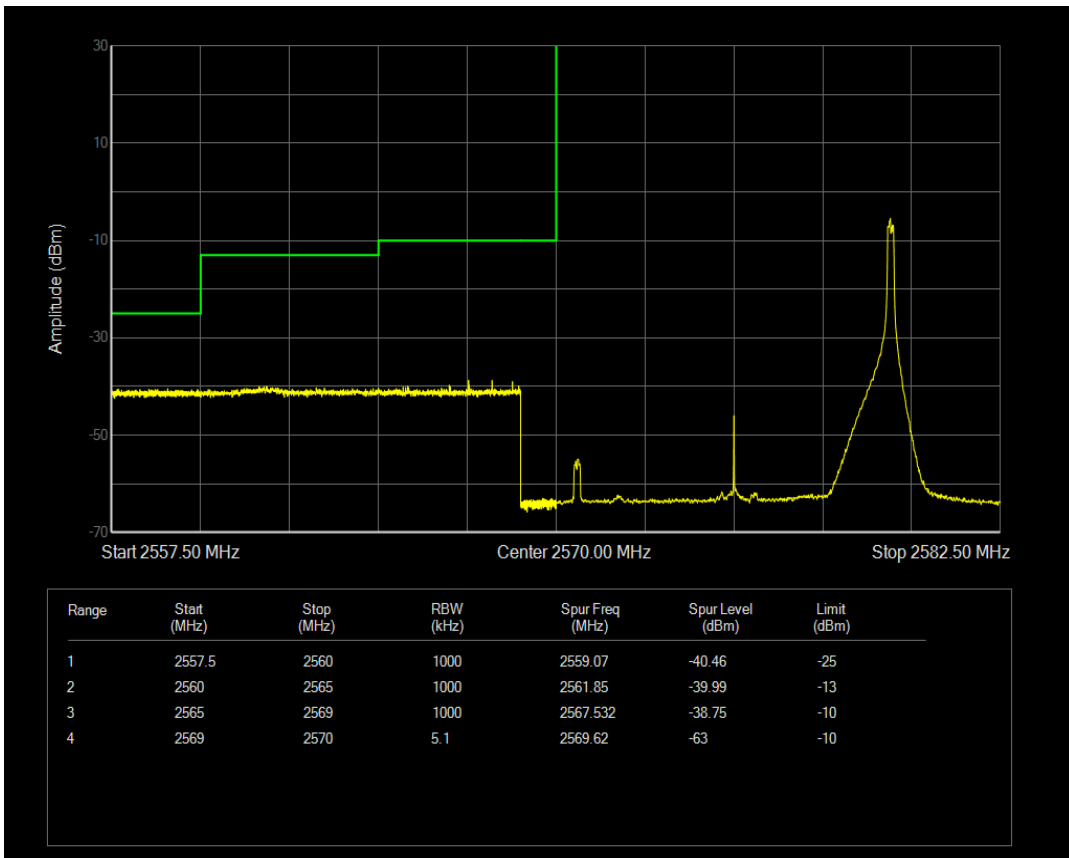

Band38 QAM16 BW=20MHz Channel=38150 RB Size=100 Position=#0

Band38 QAM16 BW=10MHz Channel=37800 RB Size=50 Position=#0

Band38 QAM16 BW=10MHz Channel=38200 RB Size=1 Position=#0

Band38 QAM16 BW=10MHz Channel=37800 RB Size=1 Position=#0

Band38 QAM16 BW=10MHz Channel=37800 RB Size=1 Position=#Max

Band38 QAM16 BW=20MHz Channel=37850 RB Size=100 Position=#0

Band38 QAM16 BW=20MHz Channel=37850 RB Size=1 Position=#Max

Band38 QAM16 BW=20MHz Channel=37850 RB Size=1 Position=#0