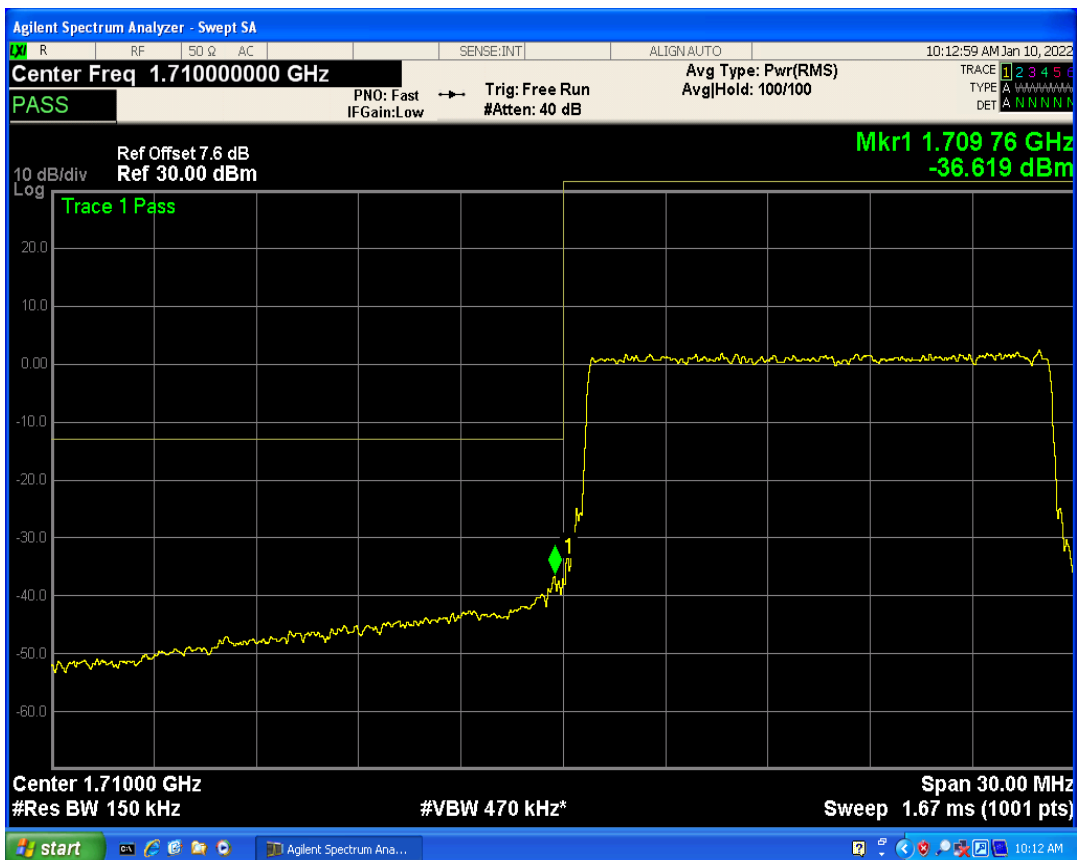

Band4 QAM16 BW=15MHz Channel=20025 RB Size=75 Position=#0

Band4 QPSK BW=15MHz Channel=20325 RB Size=1 Position=#0