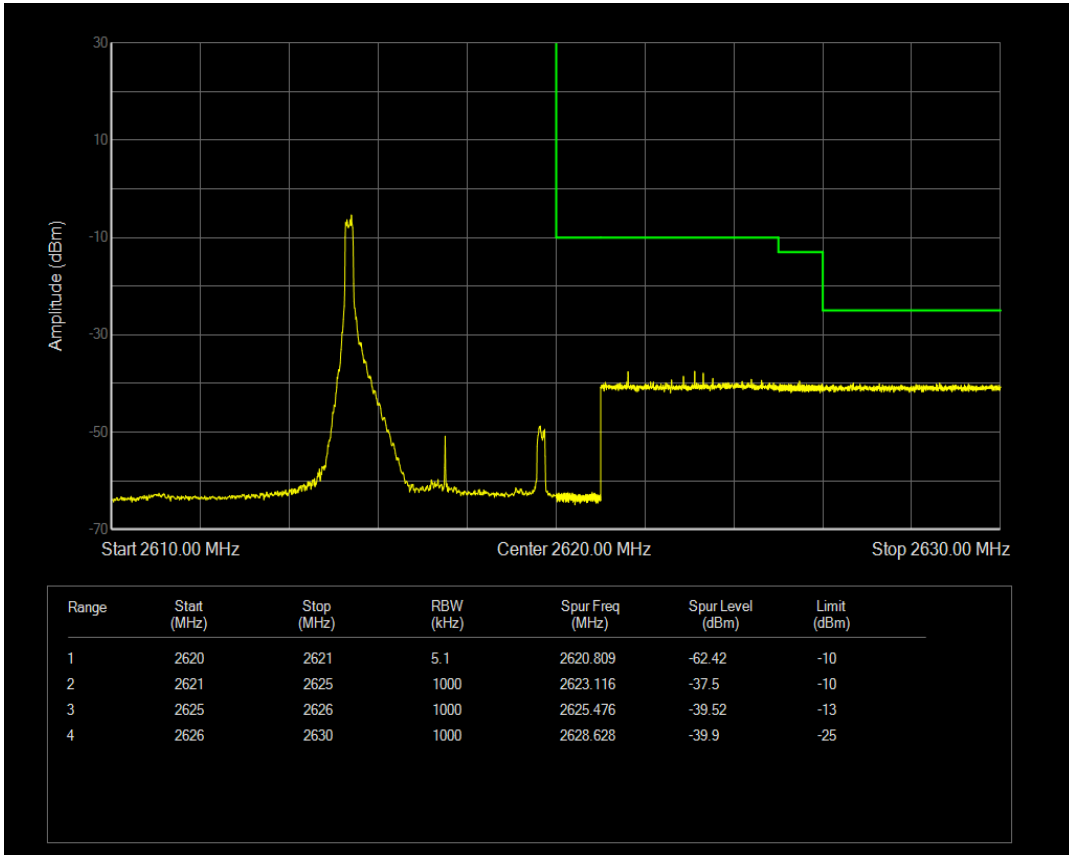

Band38 QAM16 BW=5MHz Channel=38225 RB Size=1 Position=#0

Band38 QAM16 BW=5MHz Channel=37775 RB Size=25 Position=#0