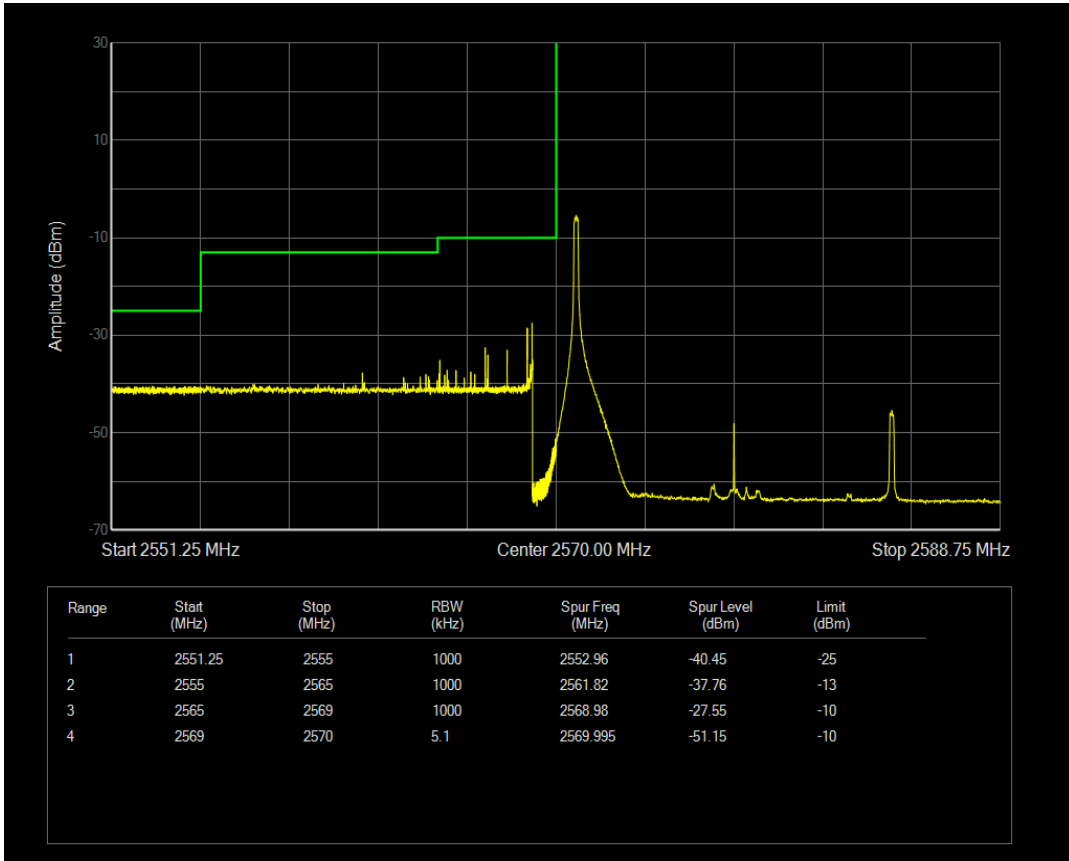

Band38 QPSK BW=15MHz Channel=37825 RB Size=1 Position=#0

Band38 QPSK BW=15MHz Channel=37825 RB Size=75 Position=#0