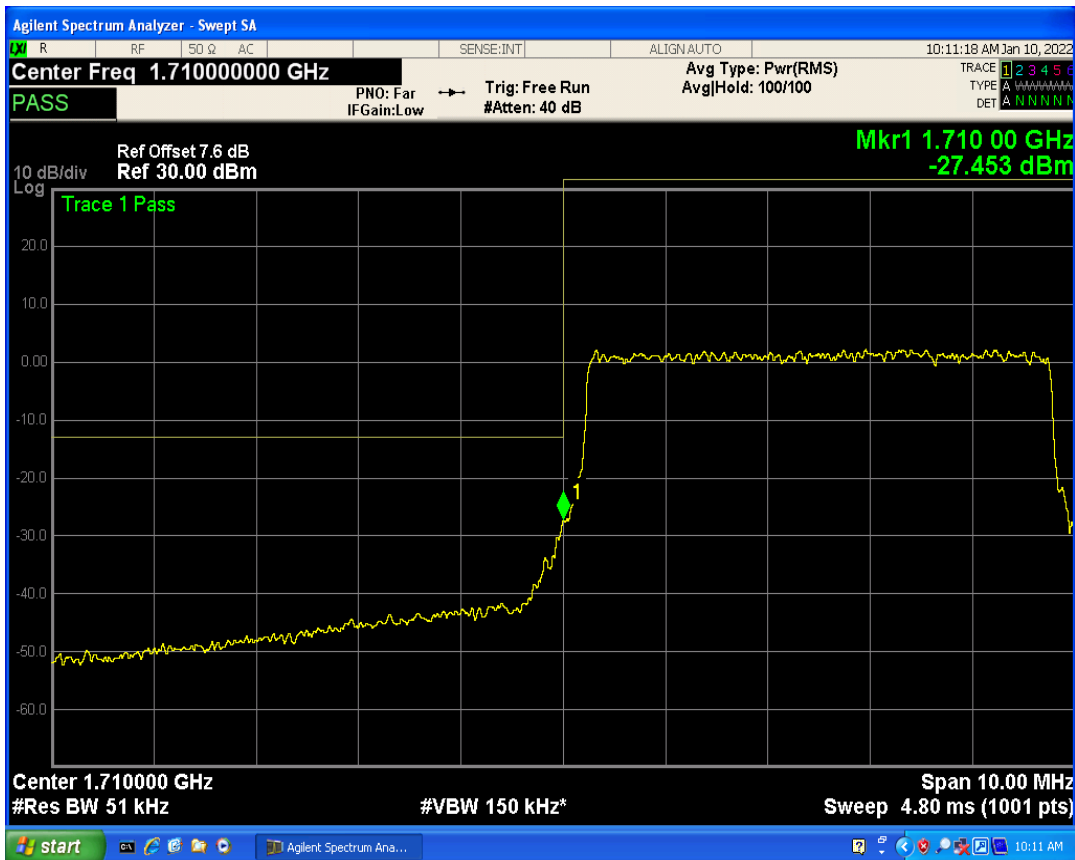

Band4 QAM16 BW=5MHz Channel=19975 RB Size=25 Position=#0

Band4 QPSK BW=5MHz Channel=20375 RB Size=1 Position=#0