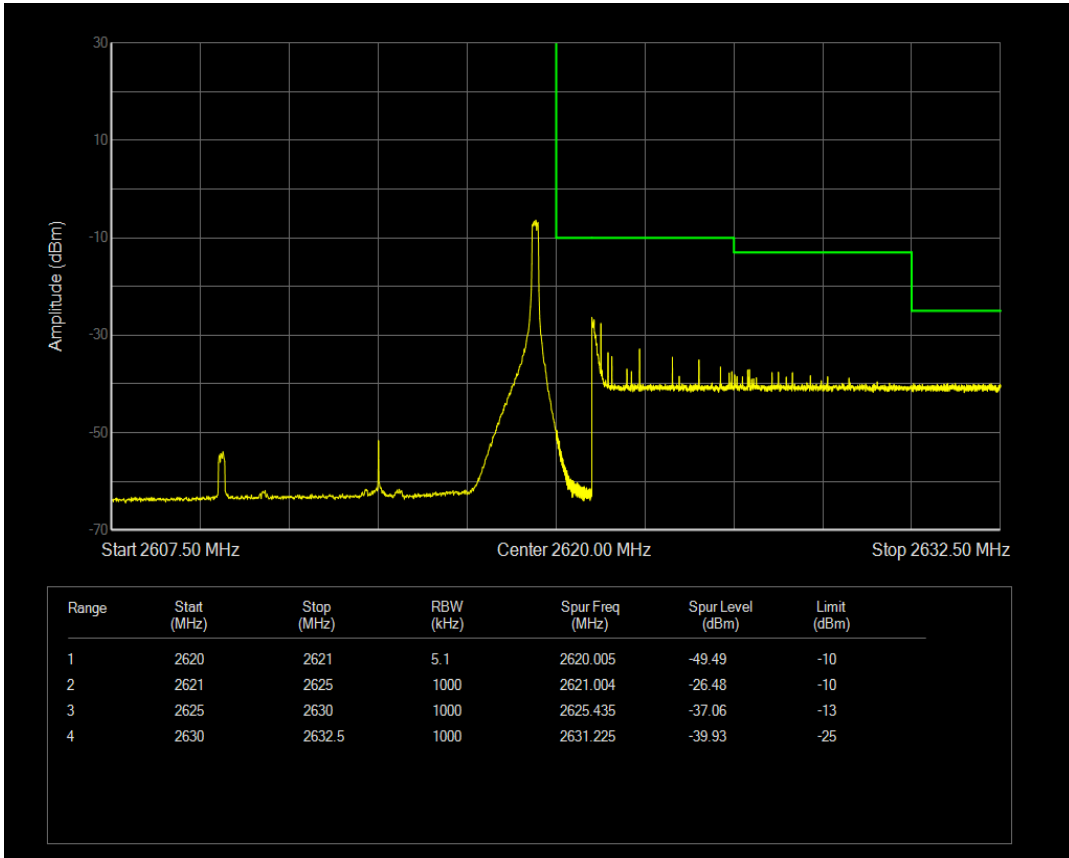

Band38 QAM16 BW=15MHz Channel=38175 RB Size=75 Position=#0

Band38 QAM16 BW=15MHz Channel=37825 RB Size=1 Position=#0

Band38 QAM16 BW=10MHz Channel=38200 RB Size=50 Position=#0

Band38 QAM16 BW=10MHz Channel=38200 RB Size=1 Position=#Max