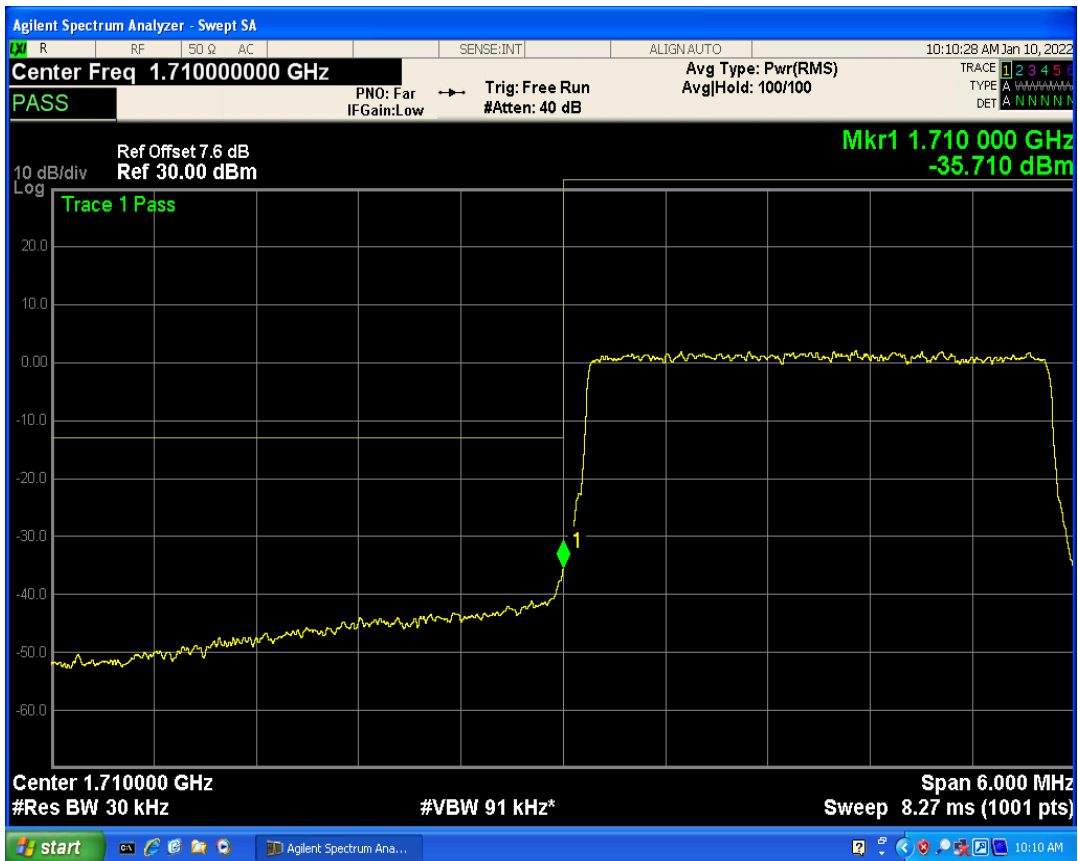

Band4 QPSK BW=3MHz Channel=19965 RB Size=15 Position=#0

Band4 QAM16 BW=3MHz Channel=19965 RB Size=1 Position=#Max

Band4 QPSK BW=3MHz Channel=20385 RB Size=1 Position=#0

Band4 QAM16 BW=3MHz Channel=19965 RB Size=15 Position=#0