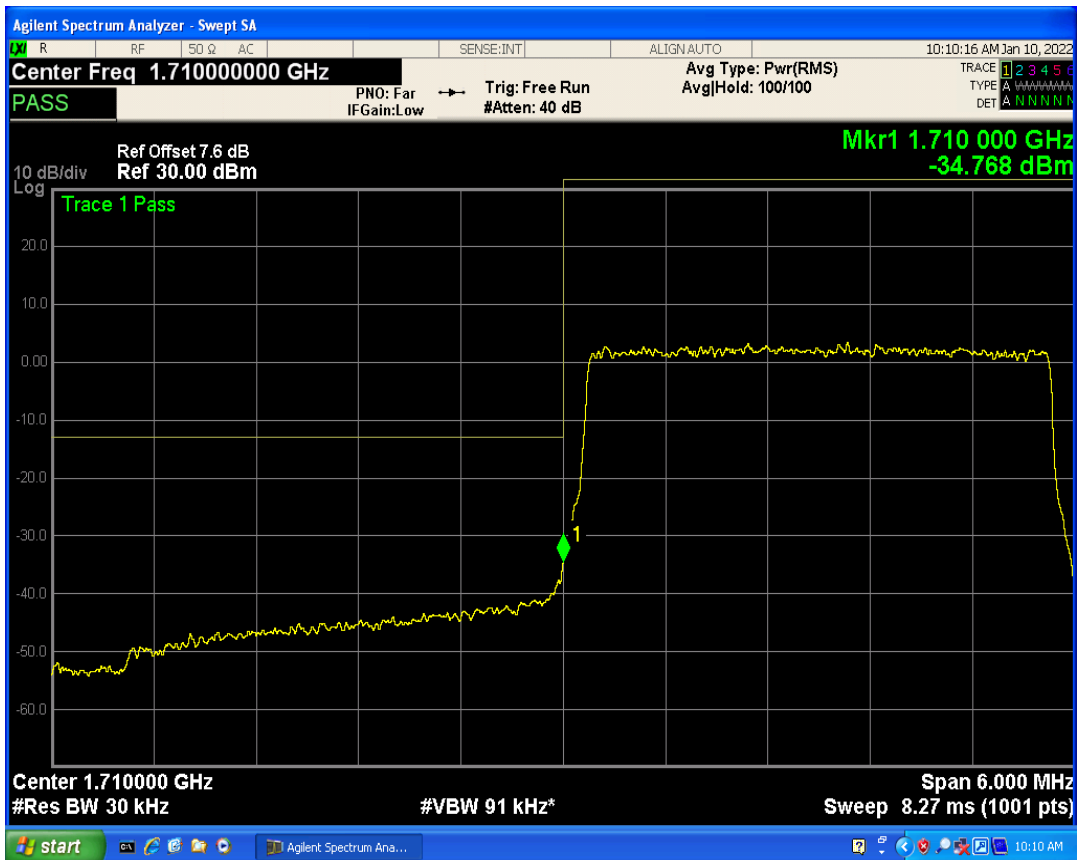

Band4 QPSK BW=3MHz Channel=19965 RB Size=15 Position=#0

Band4 QAM16 BW=3MHz Channel=19965 RB Size=1 Position=#Max