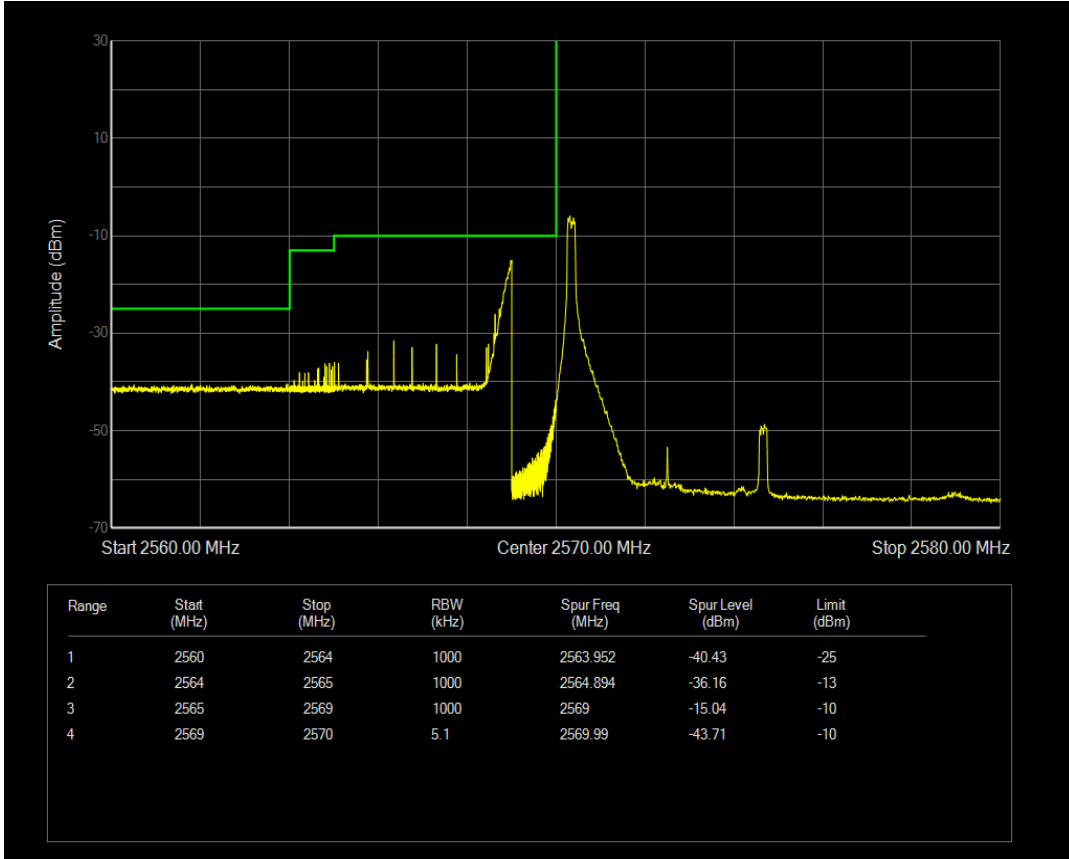

Band38 QAM16 BW=5MHz Channel=37775 RB Size=1 Position=#0

Band38 QAM16 BW=20MHz Channel=38150 RB Size=100 Position=#0