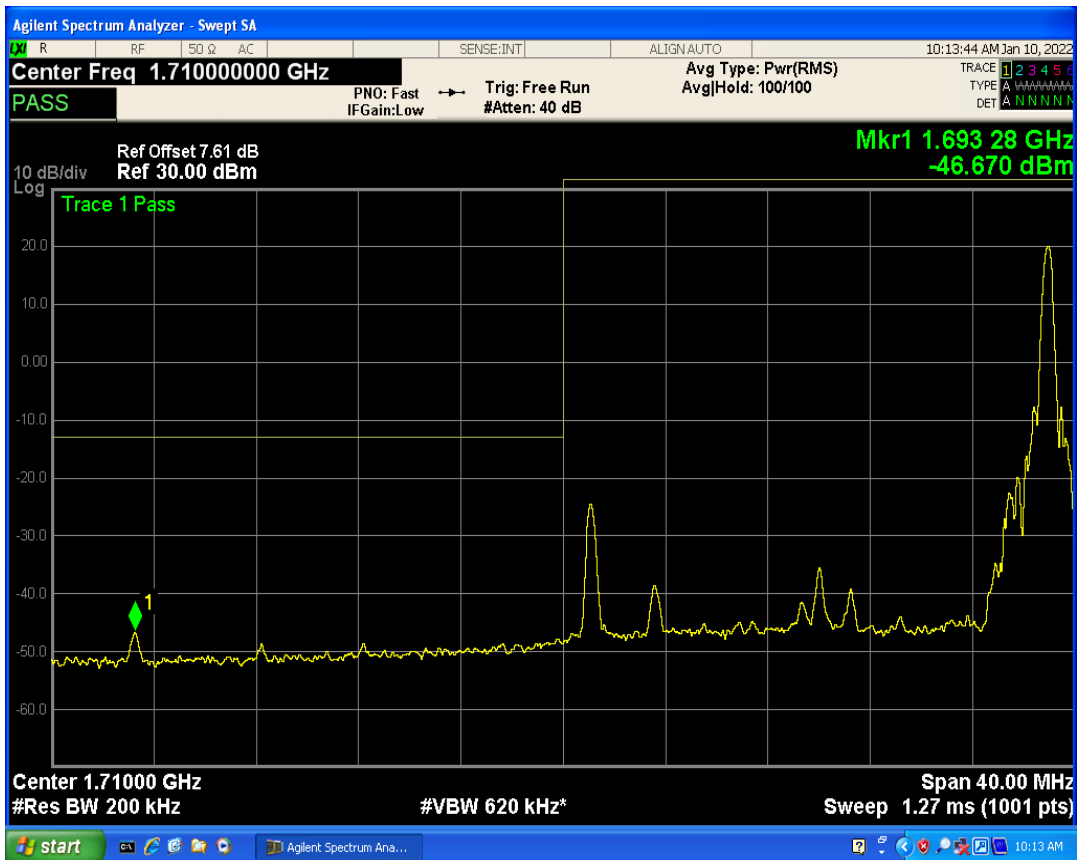

Band4 QAM16 BW=20MHz Channel=20050 RB Size=1 Position=#Max

Band4 QPSK BW=20MHz Channel=20300 RB Size=1 Position=#0