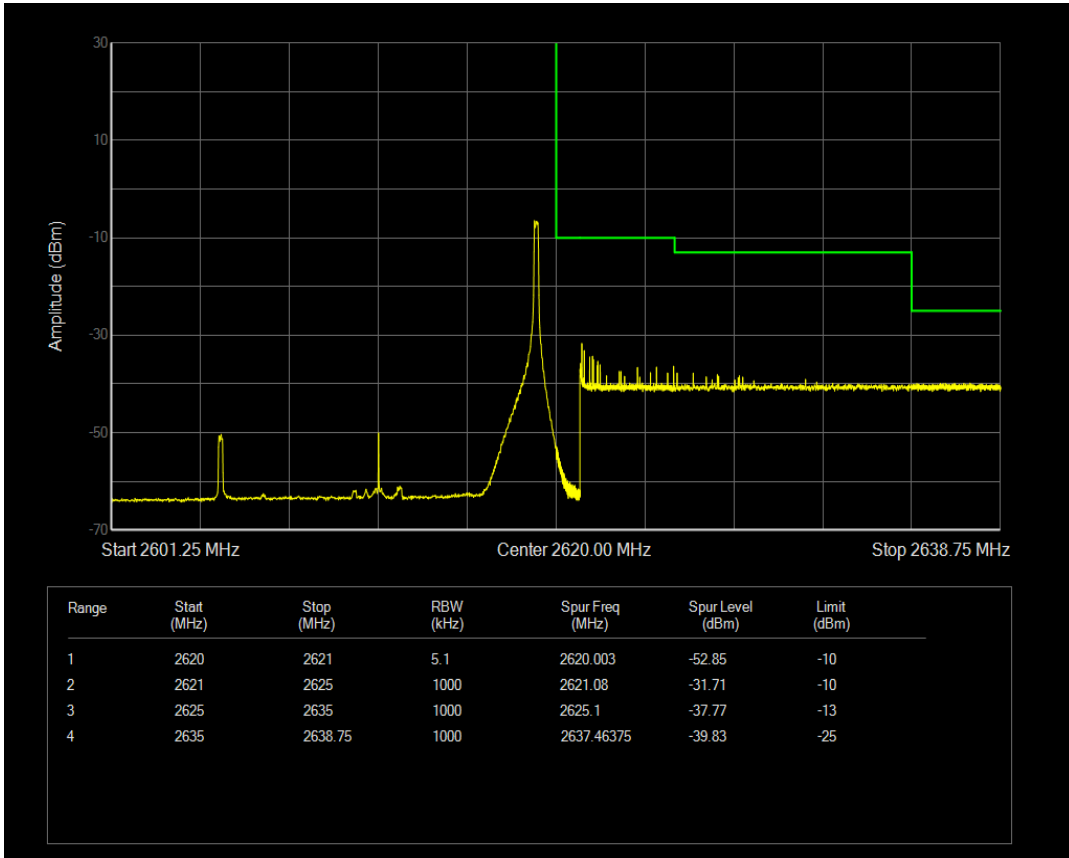

Band38 QAM16 BW=15MHz Channel=38175 RB Size=1 Position=#Max

Band38 QAM16 BW=15MHz Channel=38175 RB Size=1 Position=#0