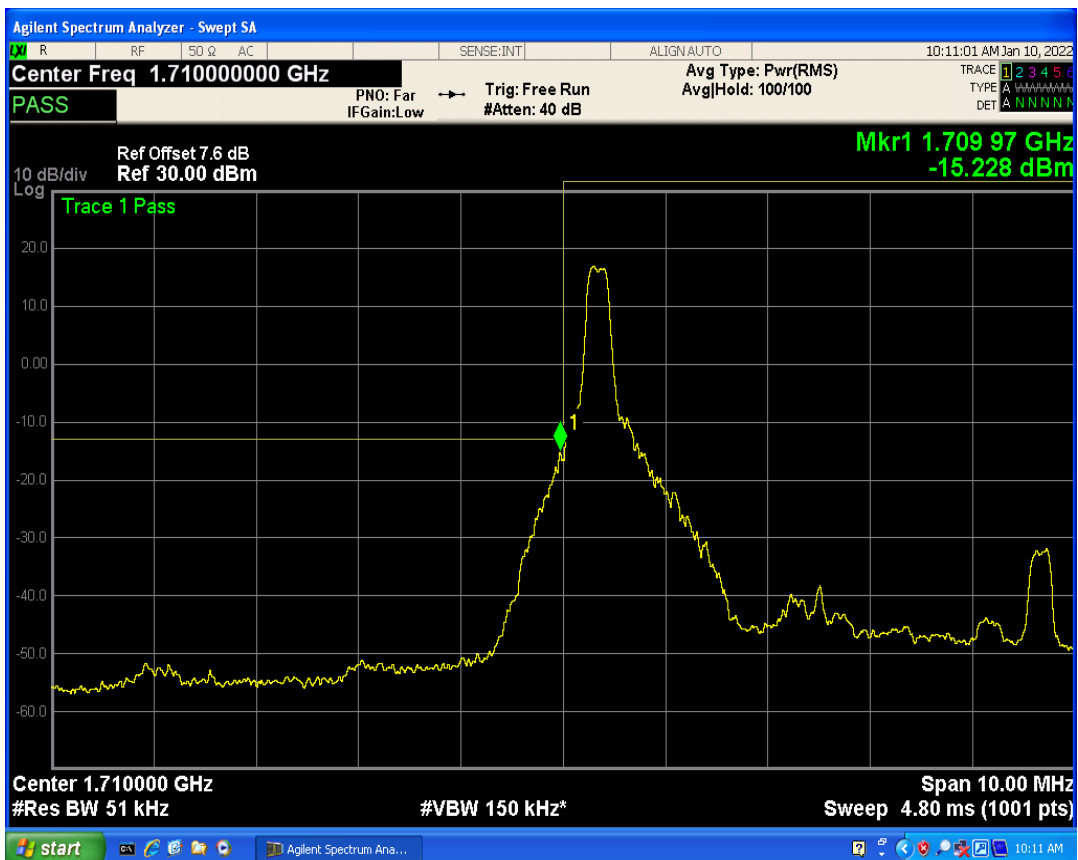

Band4 QPSK BW=5MHz Channel=19975 RB Size=1 Position=#0

Band4 QAM16 BW=3MHz Channel=20385 RB Size=15 Position=#0