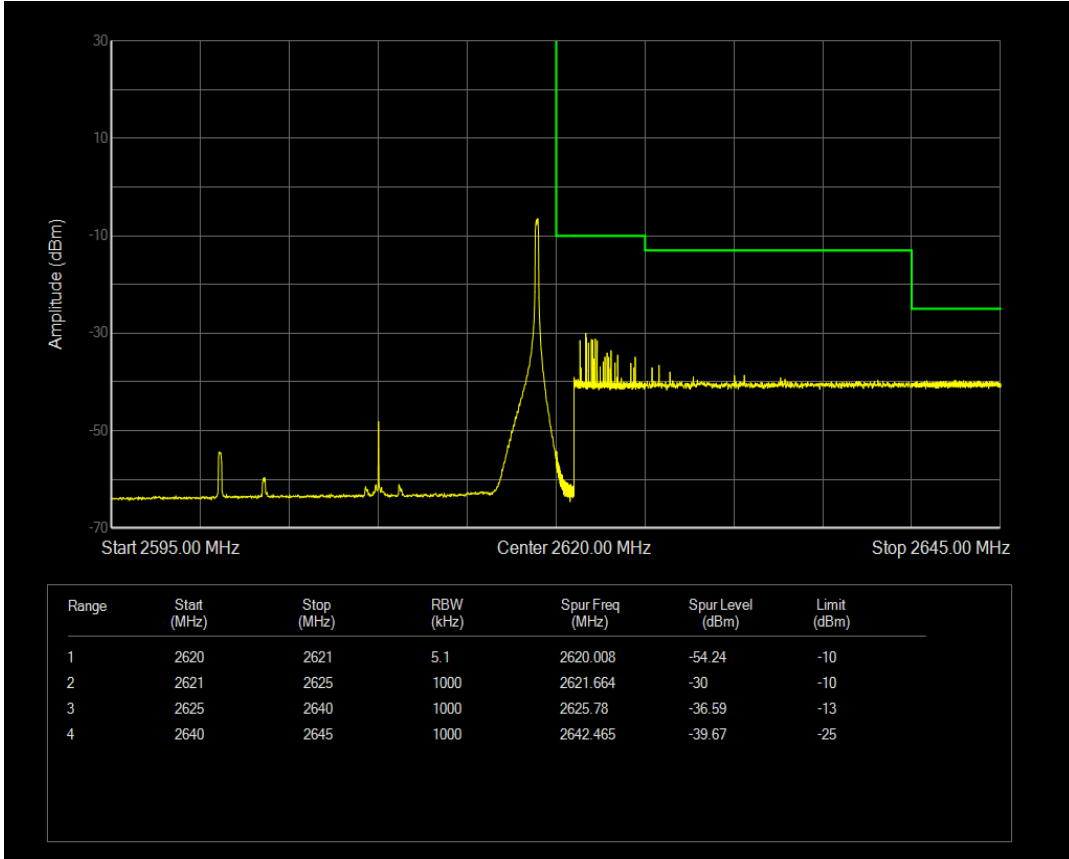

Band38 QAM16 BW=20MHz Channel=38150 RB Size=1 Position=#0

Band38 QAM16 BW=5MHz Channel=37775 RB Size=1 Position=#0

Band38 QAM16 BW=20MHz Channel=38150 RB Size=100 Position=#0

Band38 QAM16 BW=20MHz Channel=38150 RB Size=1 Position=#Max