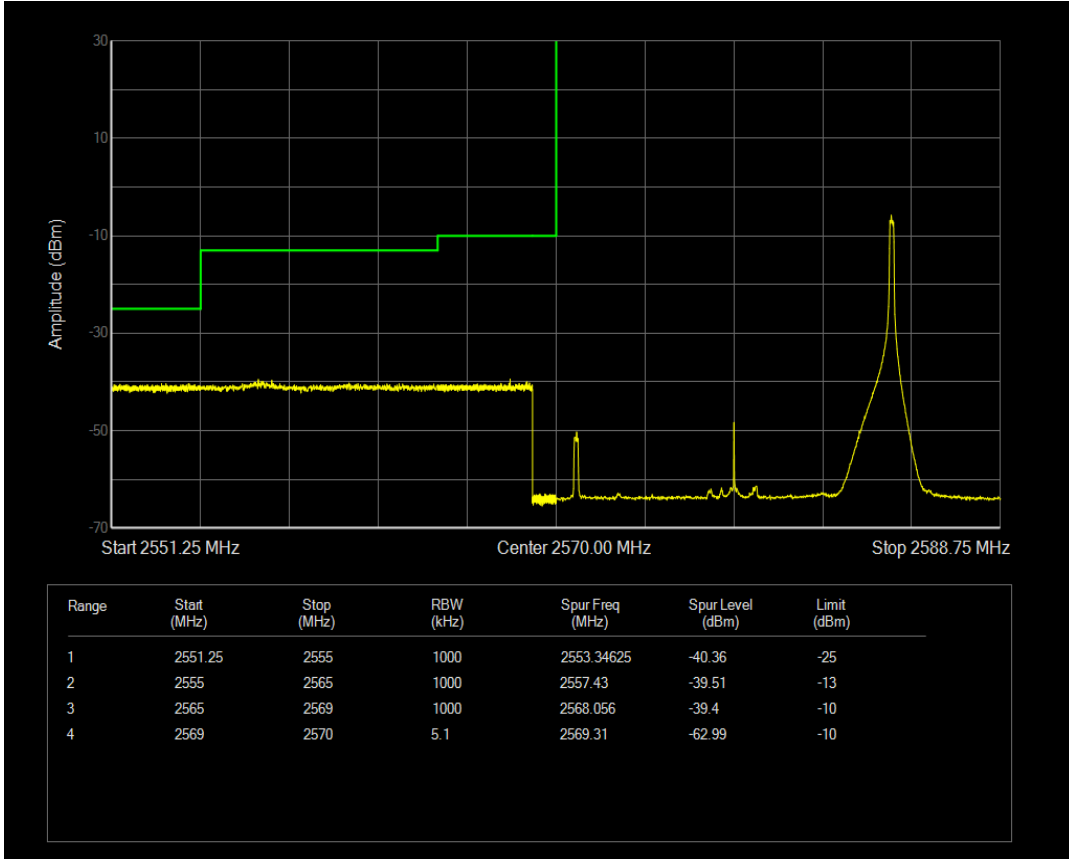

Band38 QPSK BW=10MHz Channel=38200 RB Size=1 Position=#Max

Band38 QPSK BW=10MHz Channel=38200 RB Size=50 Position=#0

Band38 QAM16 BW=10MHz Channel=38200 RB Size=1 Position=#0

Band38 QAM16 BW=10MHz Channel=38200 RB Size=1 Position=#Max

Band38 QAM16 BW=10MHz Channel=38200 RB Size=50 Position=#0

Band38 QPSK BW=15MHz Channel=37825 RB Size=1 Position=#0

Band38 QPSK BW=15MHz Channel=37825 RB Size=75 Position=#0

Band38 QPSK BW=15MHz Channel=37825 RB Size=1 Position=#Max

Band38 QAM16 BW=15MHz Channel=37825 RB Size=1 Position=#0

Band38 QAM16 BW=15MHz Channel=37825 RB Size=1 Position=#Max

Band38 QAM16 BW=15MHz Channel=37825 RB Size=75 Position=#0

Band38 QPSK BW=15MHz Channel=38175 RB Size=1 Position=#Max