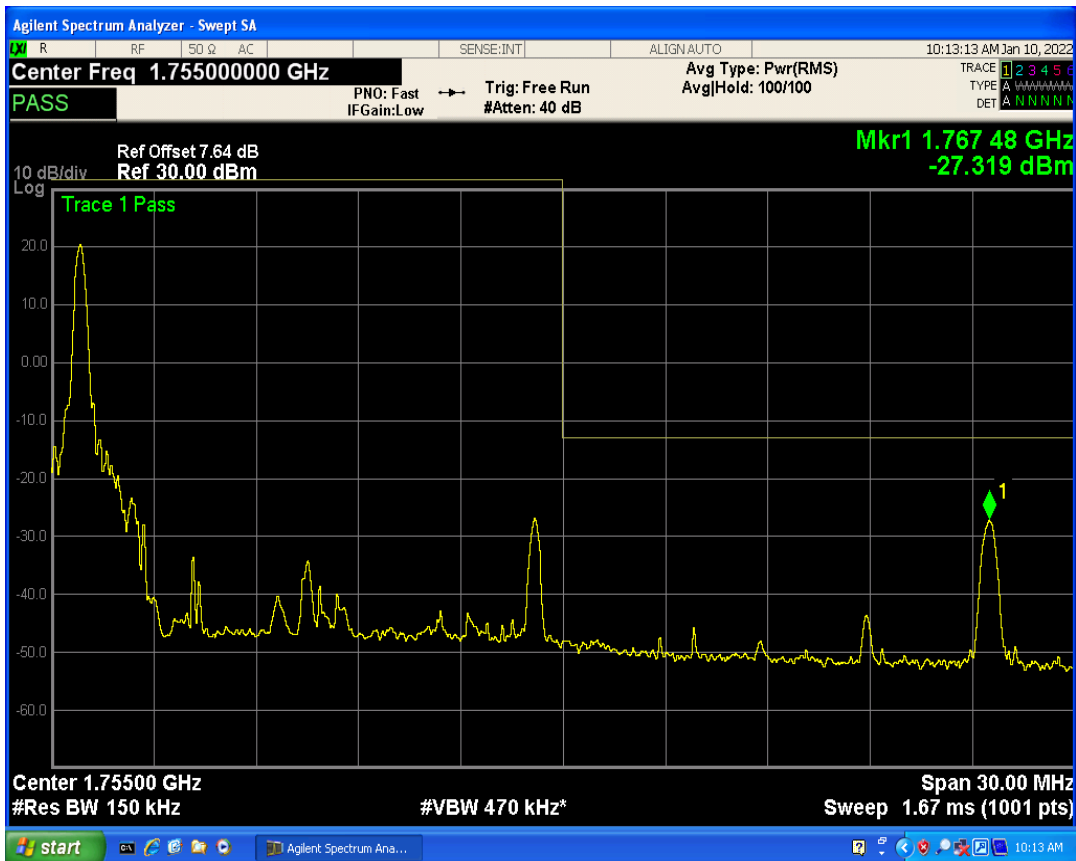

Band4 QAM16 BW=15MHz Channel=20325 RB Size=1 Position=#0

Band4 QPSK BW=15MHz Channel=20325 RB Size=75 Position=#0