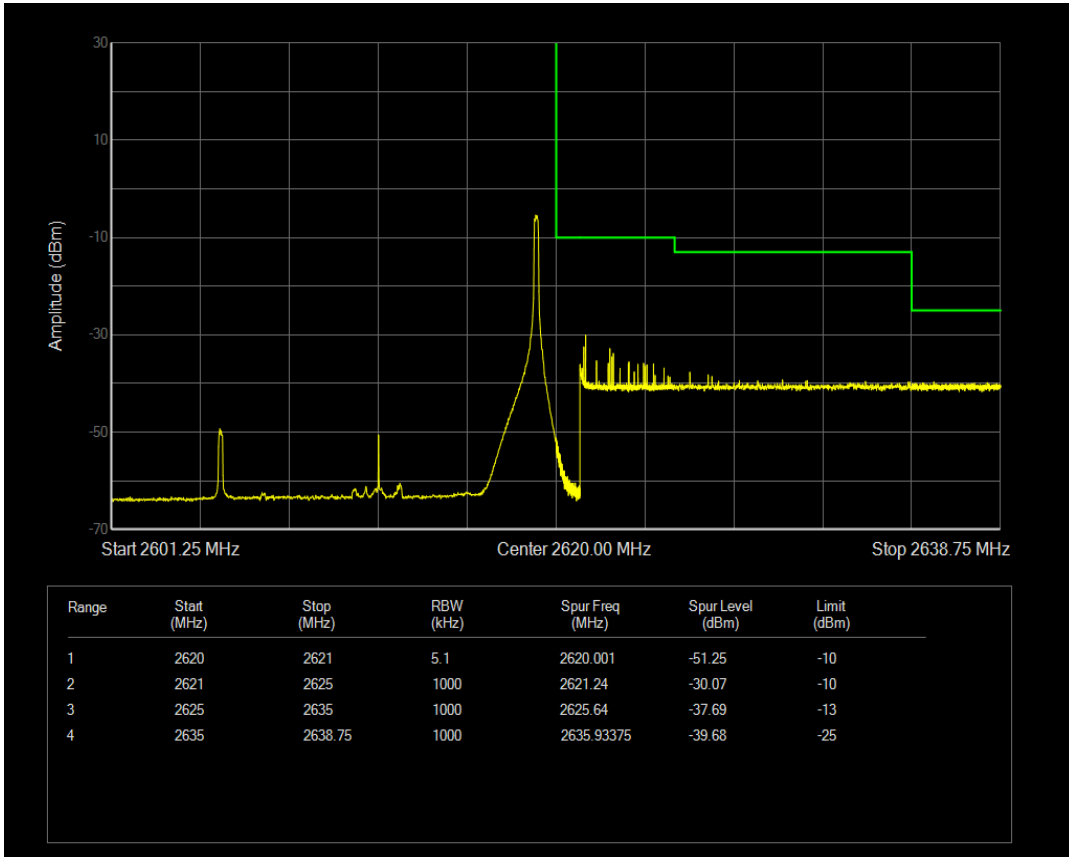

Band38 QPSK BW=15MHz Channel=38175 RB Size=1 Position=#Max

Band38 QPSK BW=20MHz Channel=37850 RB Size=1 Position=#Max