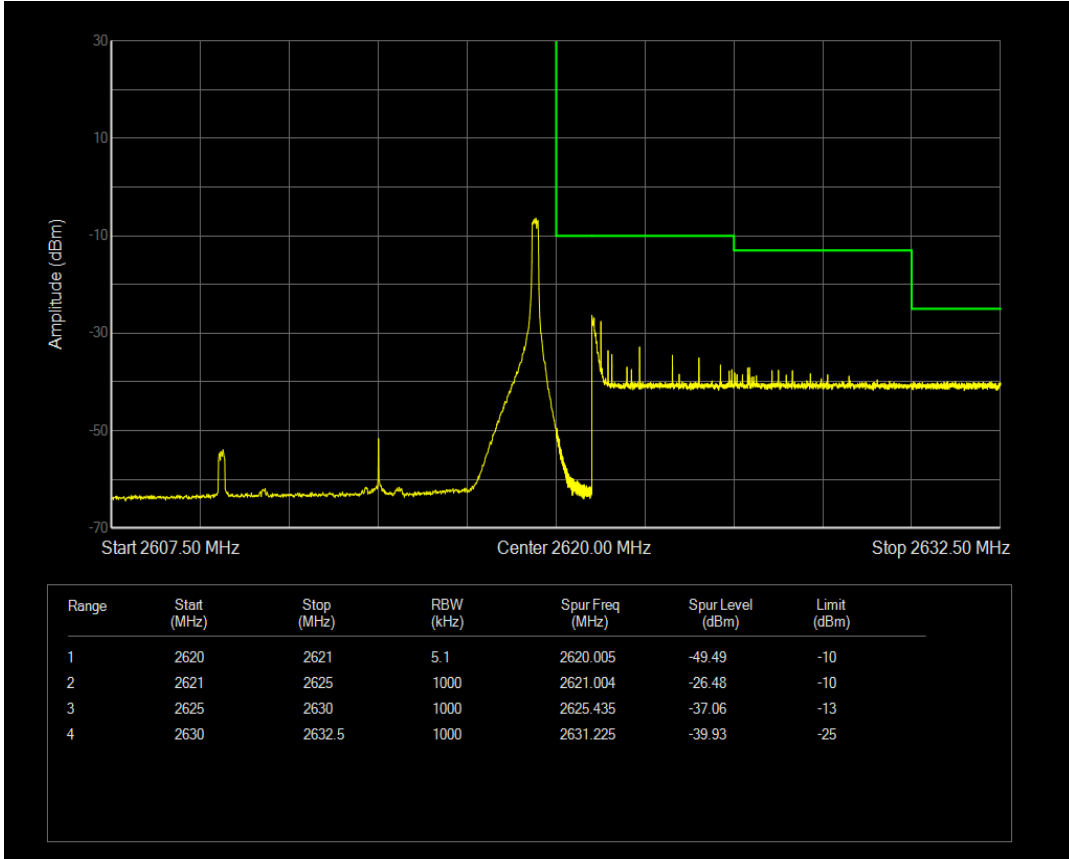

Band38 QPSK BW=10MHz Channel=38200 RB Size=1 Position=#Max

Band38 QPSK BW=10MHz Channel=38200 RB Size=50 Position=#0

Band38 QAM16 BW=10MHz Channel=38200 RB Size=1 Position=#0

Band38 QAM16 BW=10MHz Channel=38200 RB Size=1 Position=#Max