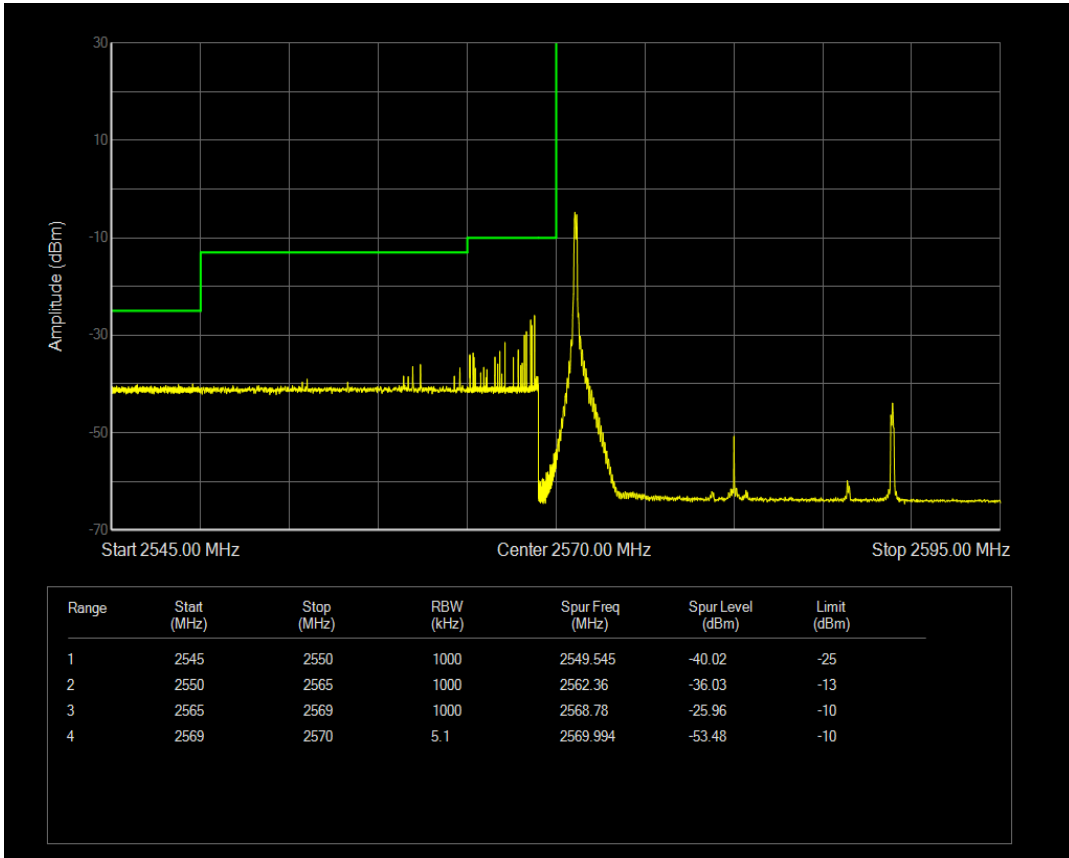

Band38 QPSK BW=20MHz Channel=37850 RB Size=1 Position=#0

Band38 QAM16 BW=15MHz Channel=38175 RB Size=75 Position=#0

Band38 QPSK BW=20MHz Channel=37850 RB Size=1 Position=#Max

Band38 QAM16 BW=20MHz Channel=37850 RB Size=1 Position=#0