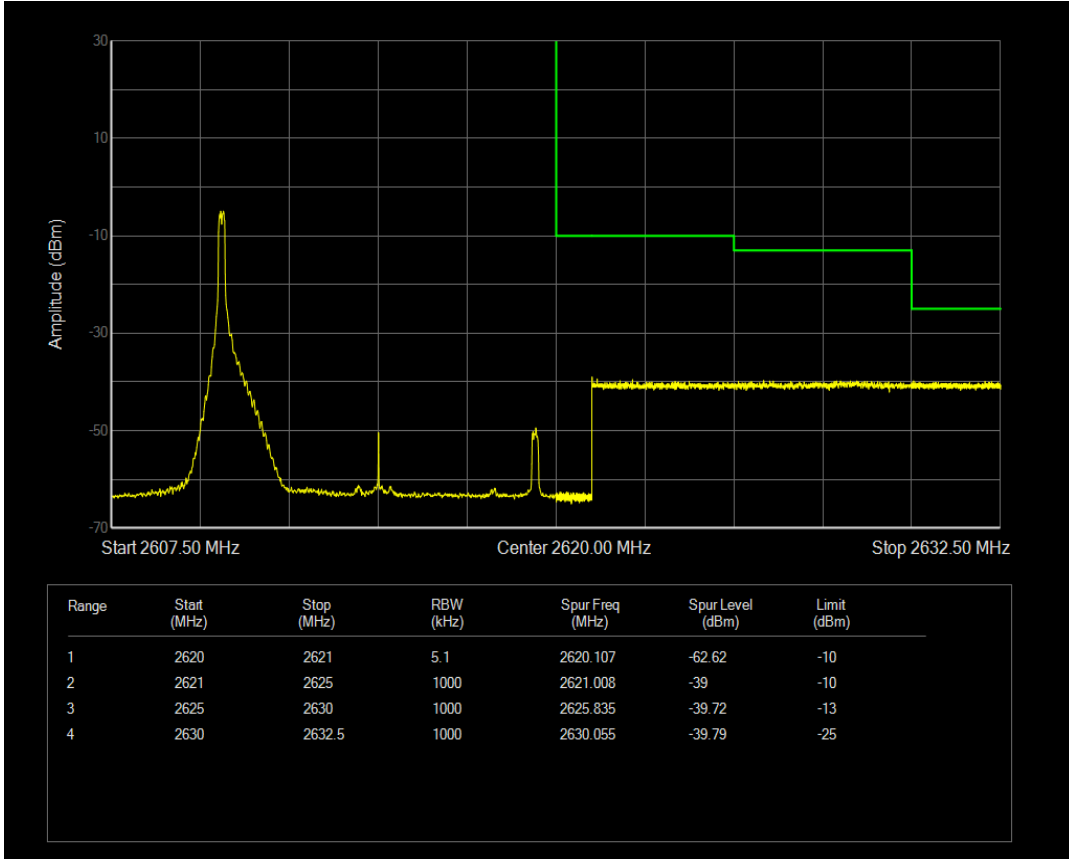

Band38 QPSK BW=10MHz Channel=37800 RB Size=50 Position=#0

Band38 QAM16 BW=10MHz Channel=37800 RB Size=1 Position=#Max

Band38 QAM16 BW=10MHz Channel=37800 RB Size=50 Position=#0

Band38 QPSK BW=10MHz Channel=38200 RB Size=1 Position=#0

Band38 QPSK BW=10MHz Channel=38200 RB Size=1 Position=#Max

Band38 QPSK BW=10MHz Channel=38200 RB Size=50 Position=#0

Band38 QAM16 BW=10MHz Channel=38200 RB Size=1 Position=#0

Band38 QAM16 BW=10MHz Channel=38200 RB Size=1 Position=#Max