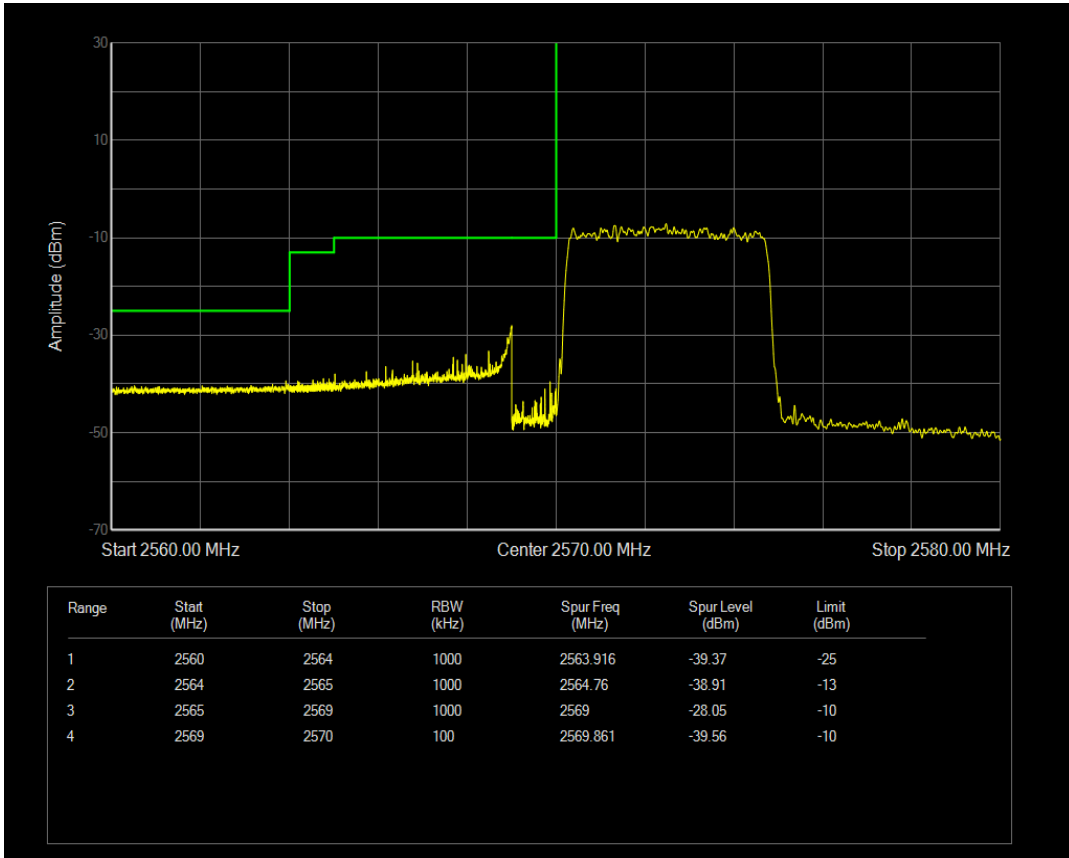

Band38 QAM16 BW=5MHz Channel=37775 RB Size=25 Position=#0

Band38 QAM16 BW=5MHz Channel=37775 RB Size=1 Position=#Max