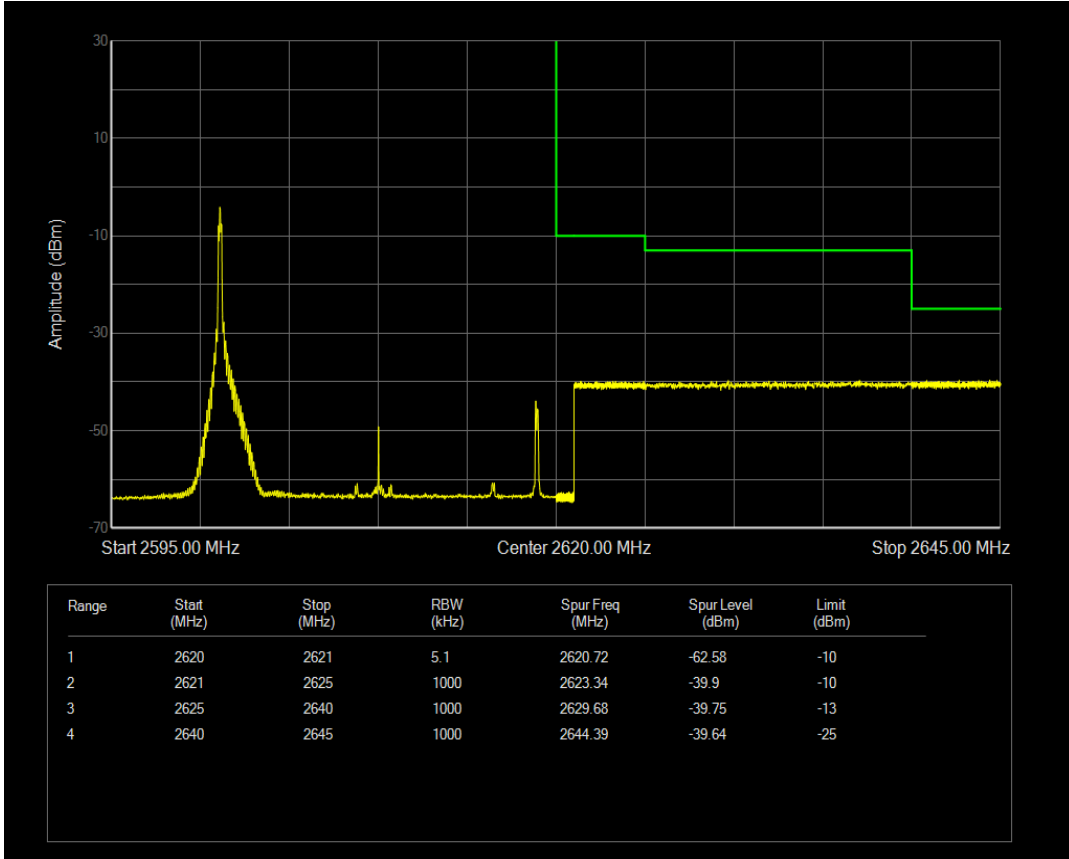

Band38 QPSK BW=20MHz Channel=37850 RB Size=100 Position=#0

Band38 QAM16 BW=20MHz Channel=37850 RB Size=1 Position=#Max

Band38 QAM16 BW=20MHz Channel=37850 RB Size=100 Position=#0

Band38 QPSK BW=20MHz Channel=38150 RB Size=1 Position=#0

Band38 QPSK BW=20MHz Channel=38150 RB Size=100 Position=#0

Band38 QPSK BW=20MHz Channel=38150 RB Size=1 Position=#Max

Band38 QAM16 BW=20MHz Channel=38150 RB Size=1 Position=#0

Band38 QAM16 BW=20MHz Channel=38150 RB Size=1 Position=#Max