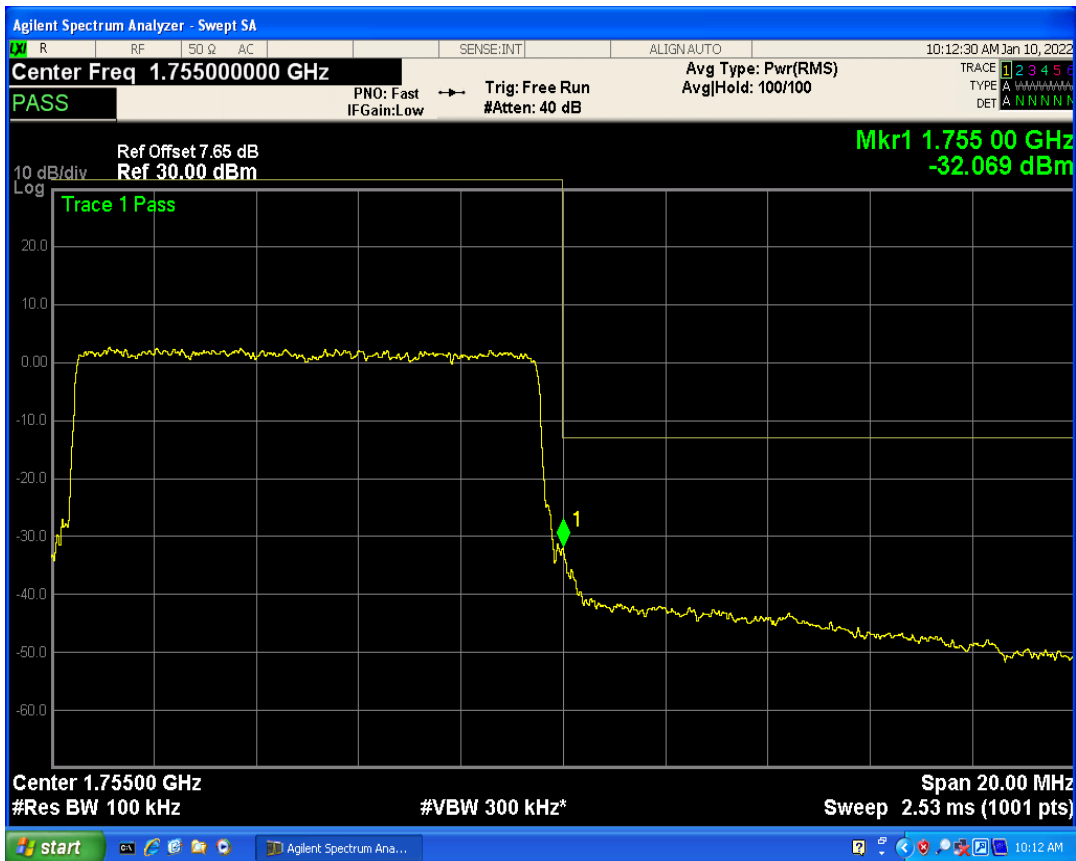

Band4 QAM16 BW=10MHz Channel=20350 RB Size=50 Position=#0

Band4 QPSK BW=15MHz Channel=20025 RB Size=1 Position=#Max