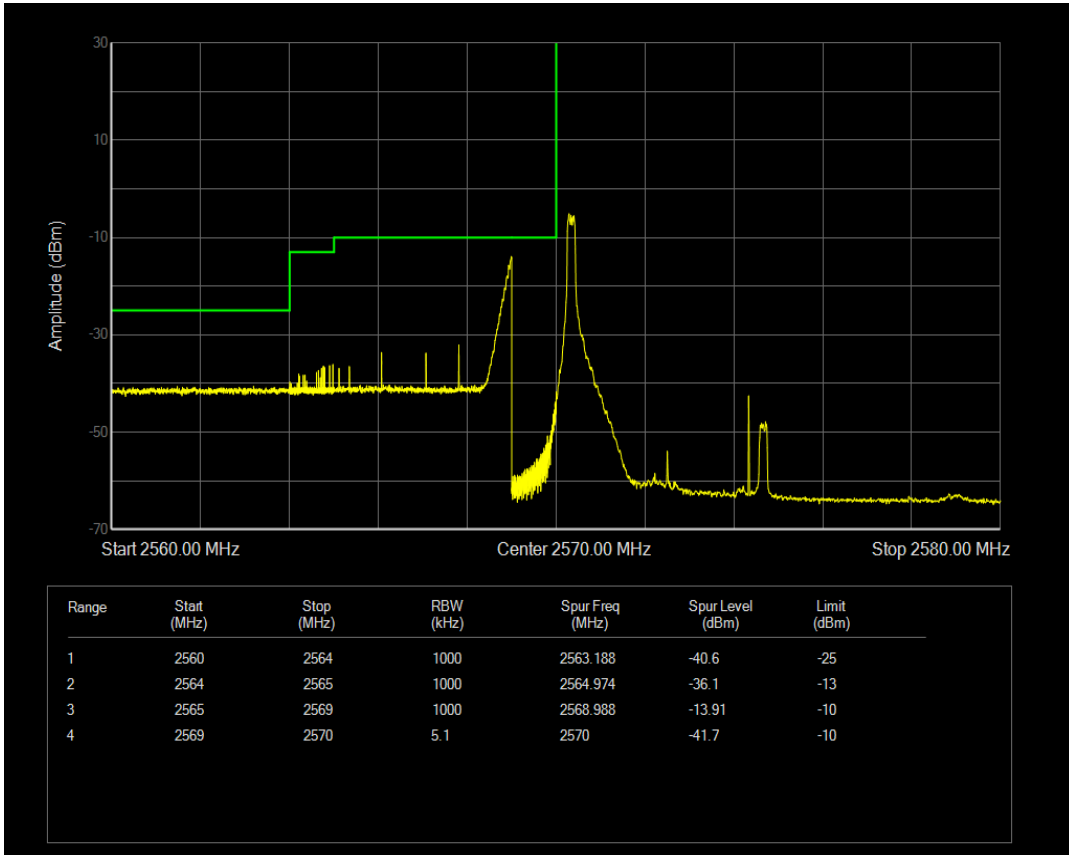

Band38 QPSK BW=5MHz Channel=37775 RB Size=1 Position=#0

Band38 QPSK BW=20MHz Channel=38150 RB Size=100 Position=#0