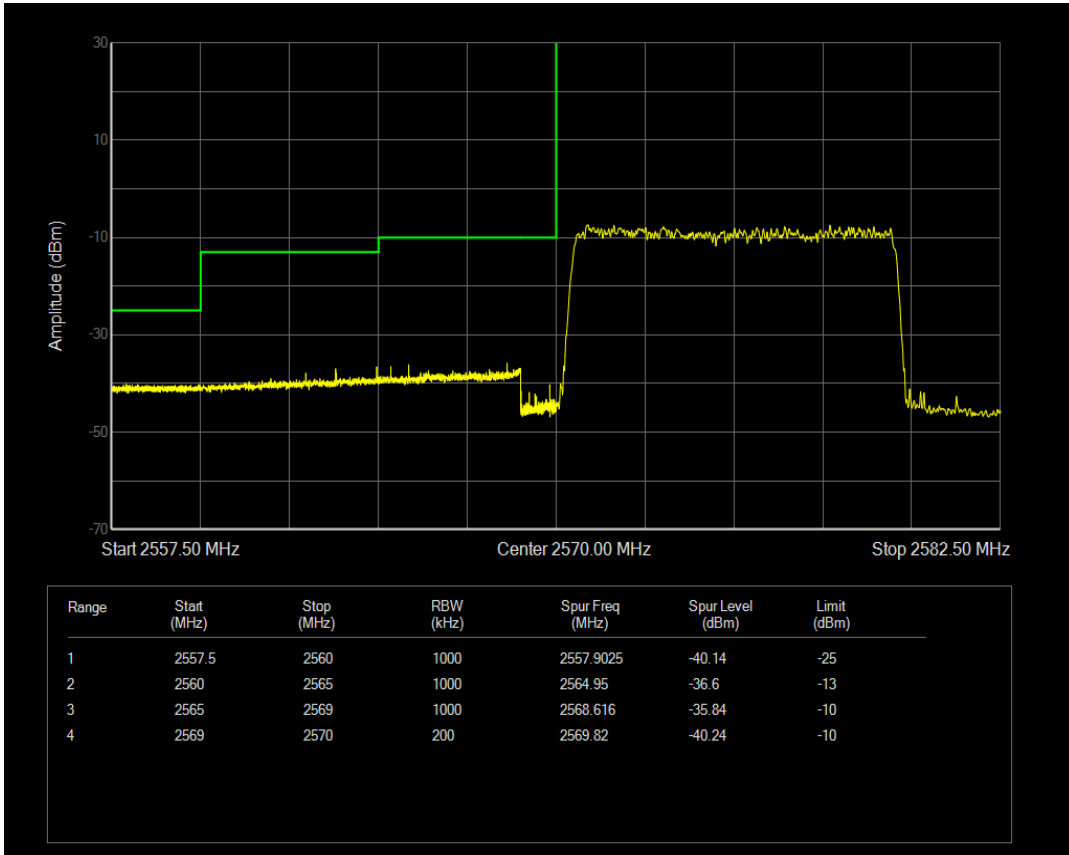

Band38 QAM16 BW=5MHz Channel=38225 RB Size=25 Position=#0

Band38 QPSK BW=10MHz Channel=37800 RB Size=1 Position=#Max

Band38 QPSK BW=10MHz Channel=37800 RB Size=1 Position=#0

Band38 QAM16 BW=10MHz Channel=37800 RB Size=1 Position=#0

Band38 QPSK BW=10MHz Channel=37800 RB Size=50 Position=#0

Band38 QAM16 BW=10MHz Channel=37800 RB Size=1 Position=#Max

Band38 QAM16 BW=10MHz Channel=37800 RB Size=50 Position=#0

Band38 QPSK BW=10MHz Channel=38200 RB Size=1 Position=#0