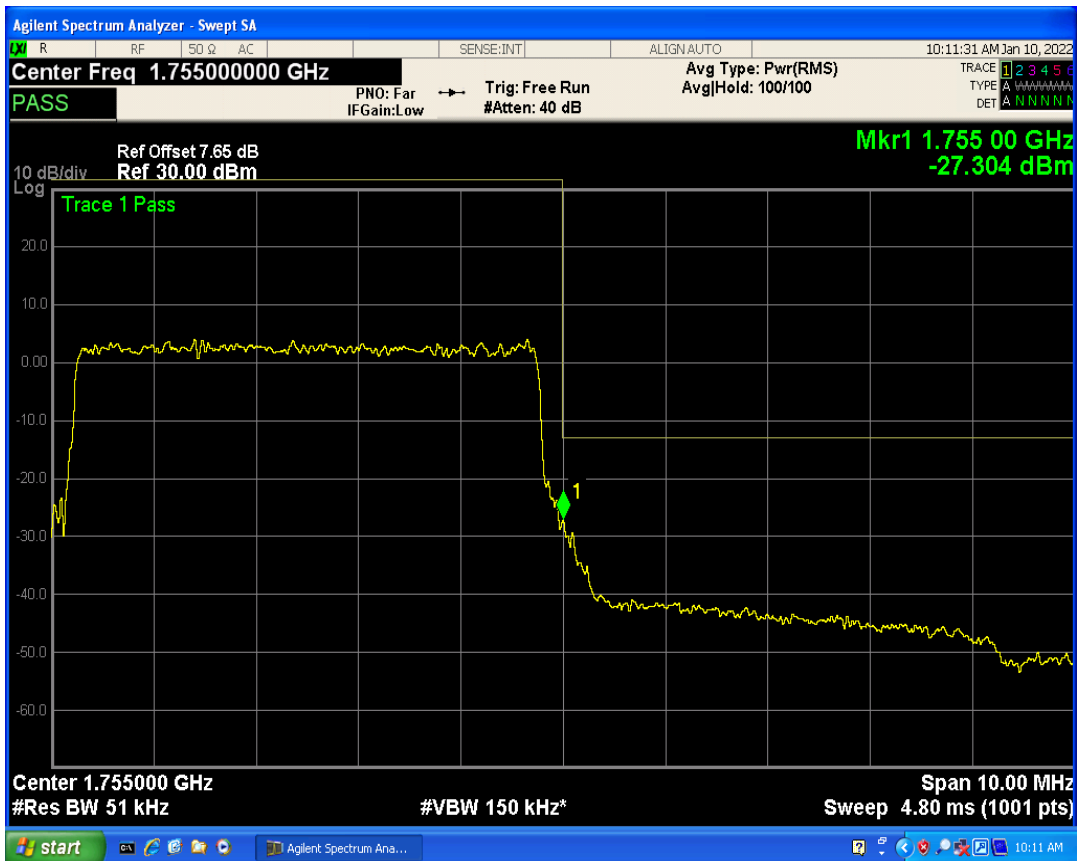

Band4 QPSK BW=5MHz Channel=20375 RB Size=25 Position=#0

Band4 QAM16 BW=5MHz Channel=20375 RB Size=1 Position=#0