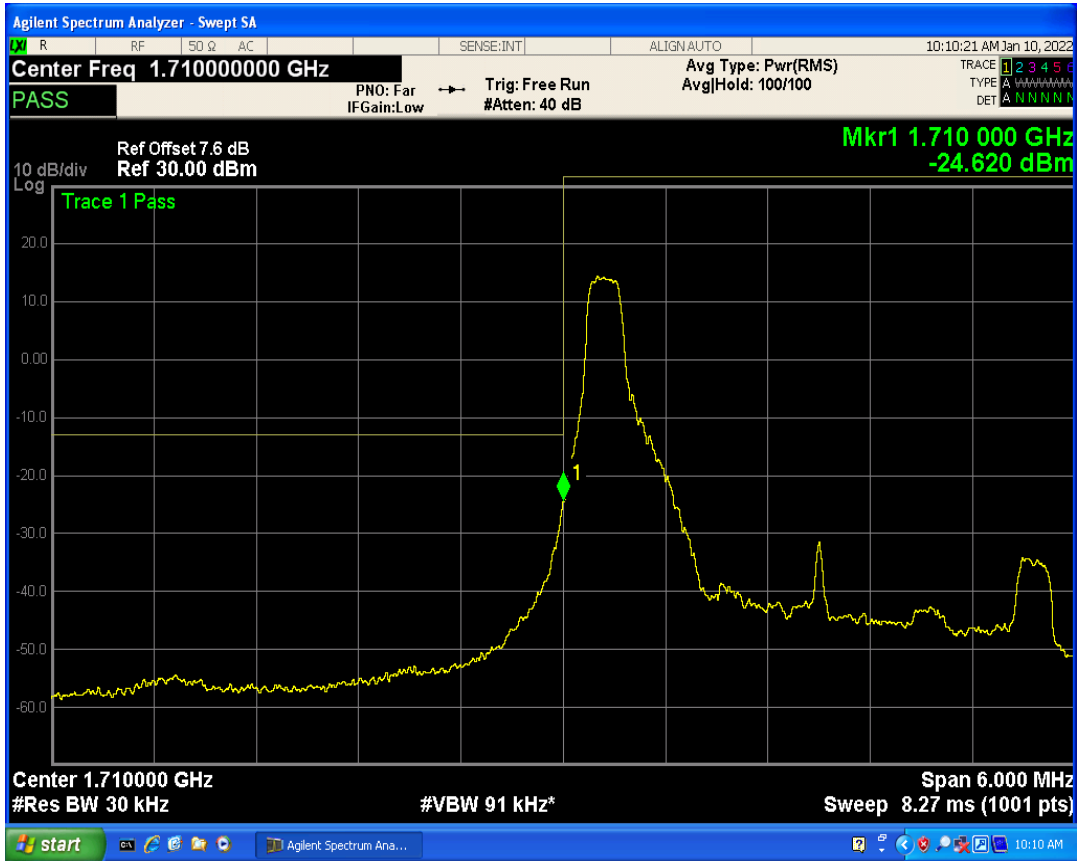

Band4 QPSK BW=3MHz Channel=19965 RB Size=1 Position=#0

Band4 QAM16 BW=1.4MHz Channel=20393 RB Size=6 Position=#0

Band4 QPSK BW=3MHz Channel=19965 RB Size=1 Position=#Max

Band4 QAM16 BW=3MHz Channel=19965 RB Size=1 Position=#0