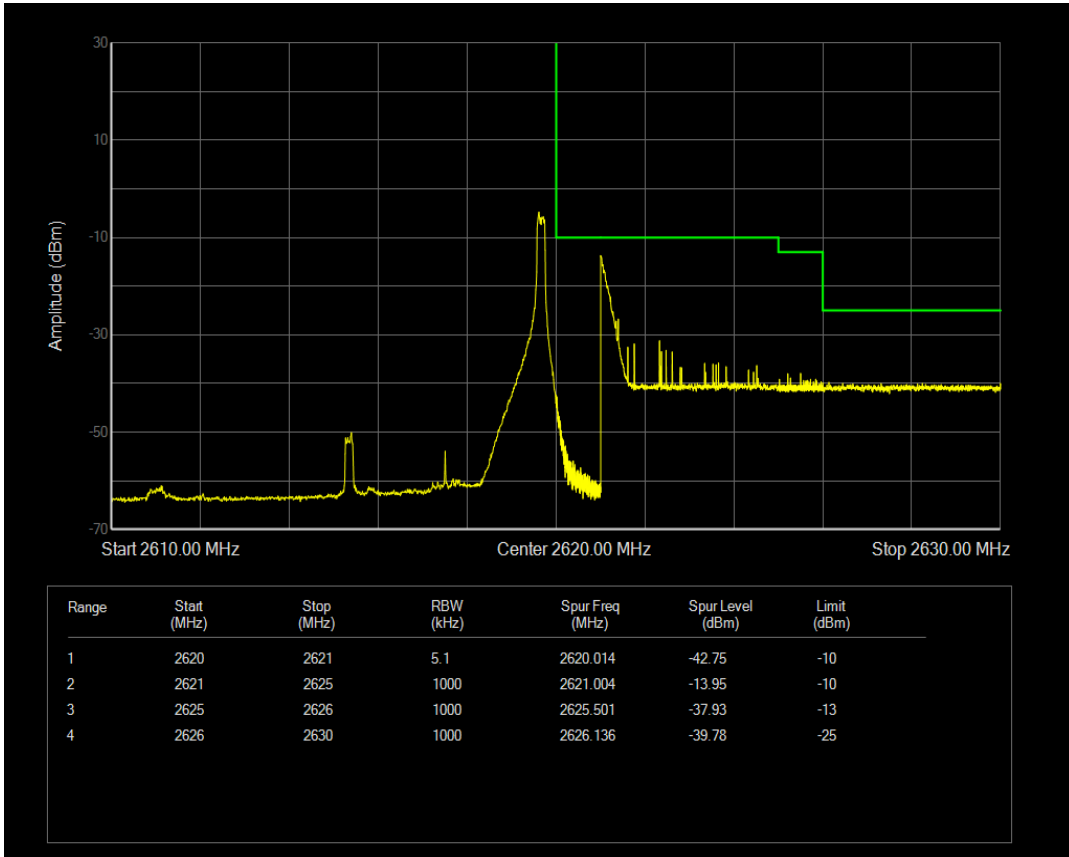

Band38 QPSK BW=5MHz Channel=38225 RB Size=1 Position=#Max

Band38 QPSK BW=5MHz Channel=38225 RB Size=1 Position=#0