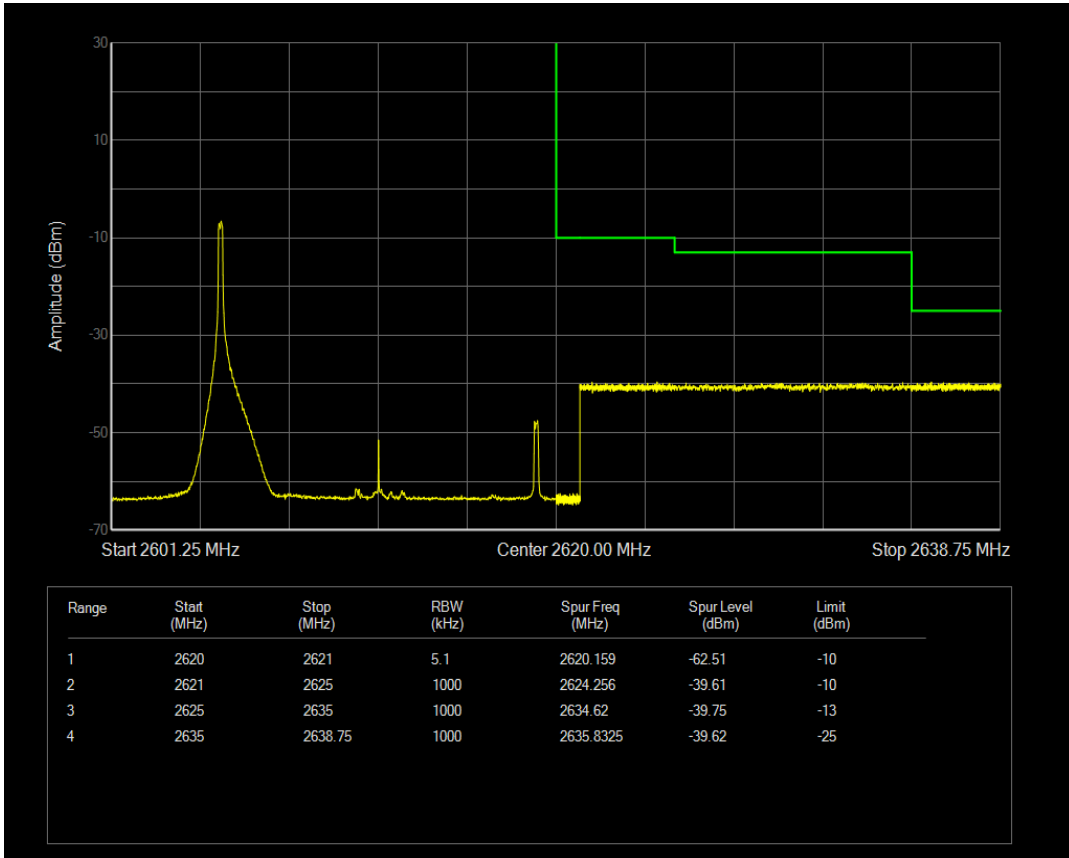

Band38 QPSK BW=15MHz Channel=38175 RB Size=1 Position=#0

Band38 QPSK BW=15MHz Channel=38175 RB Size=75 Position=#0

Band38 QAM16 BW=15MHz Channel=38175 RB Size=1 Position=#Max

Band38 QAM16 BW=15MHz Channel=38175 RB Size=1 Position=#0

Band38 QPSK BW=20MHz Channel=37850 RB Size=1 Position=#0

Band38 QAM16 BW=15MHz Channel=38175 RB Size=75 Position=#0

Band38 QPSK BW=20MHz Channel=37850 RB Size=1 Position=#Max

Band38 QAM16 BW=20MHz Channel=37850 RB Size=1 Position=#0