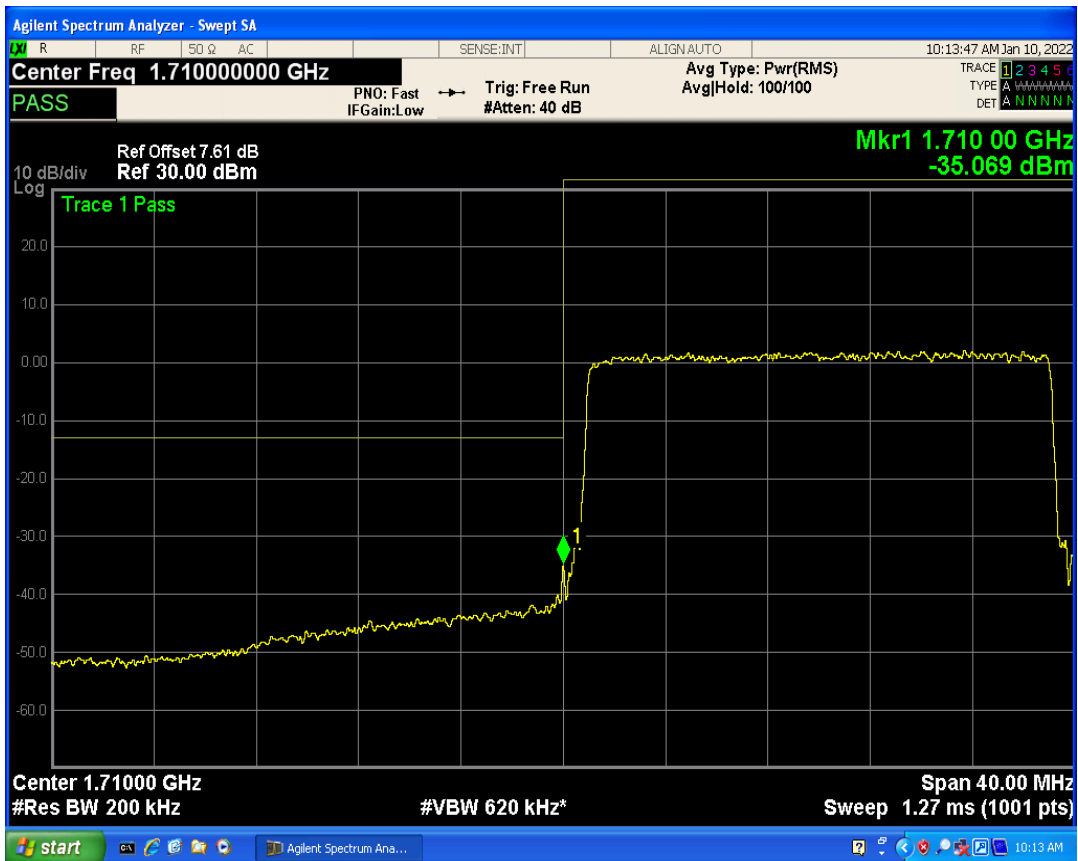

Band4 QPSK BW=20MHz Channel=20050 RB Size=1 Position=#0

Band4 QAM16 BW=15MHz Channel=20325 RB Size=75 Position=#0

Band4 QPSK BW=20MHz Channel=20050 RB Size=1 Position=#Max

Band4 QPSK BW=20MHz Channel=20050 RB Size=100 Position=#0

Band4 QAM16 BW=20MHz Channel=20050 RB Size=1 Position=#0

Band4 QAM16 BW=20MHz Channel=20050 RB Size=100 Position=#0

Band4 QAM16 BW=20MHz Channel=20050 RB Size=1 Position=#Max

Band4 QPSK BW=20MHz Channel=20300 RB Size=1 Position=#0