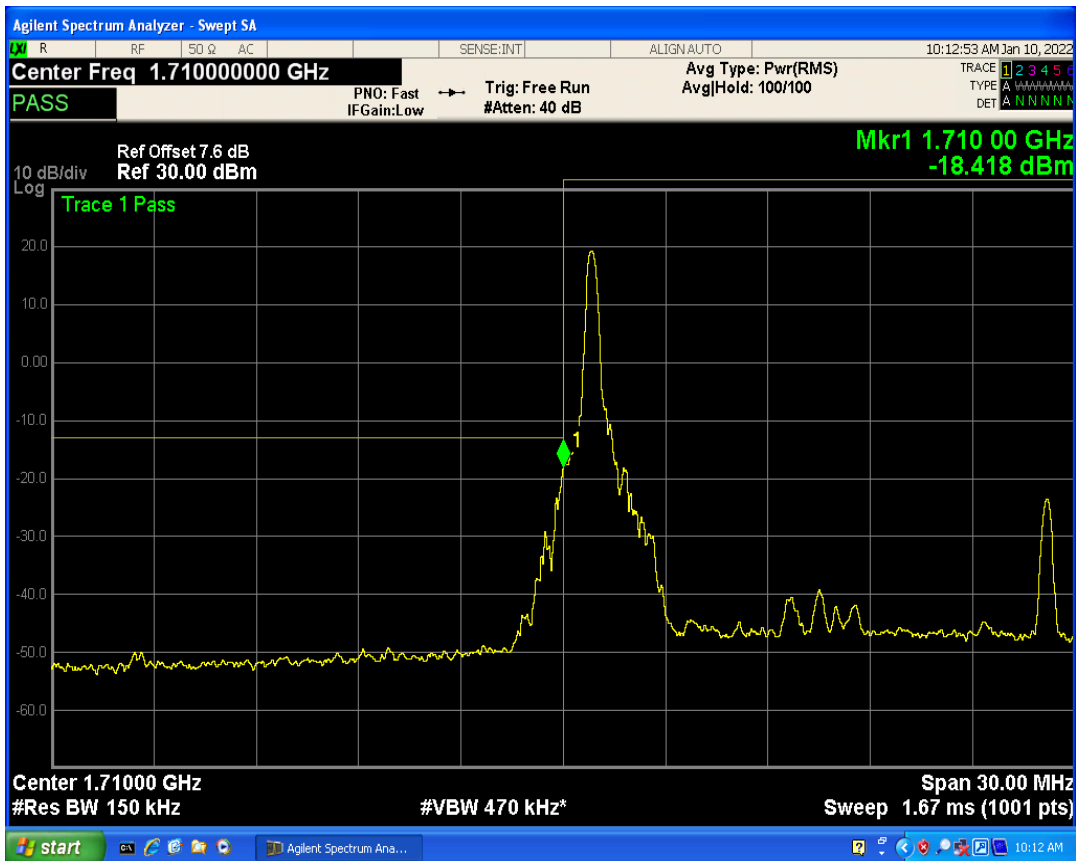

Band4 QPSK BW=15MHz Channel=20025 RB Size=1 Position=#0

Band4 QAM16 BW=10MHz Channel=20350 RB Size=50 Position=#0

Band4 QPSK BW=15MHz Channel=20025 RB Size=1 Position=#Max

Band4 QAM16 BW=15MHz Channel=20025 RB Size=1 Position=#0