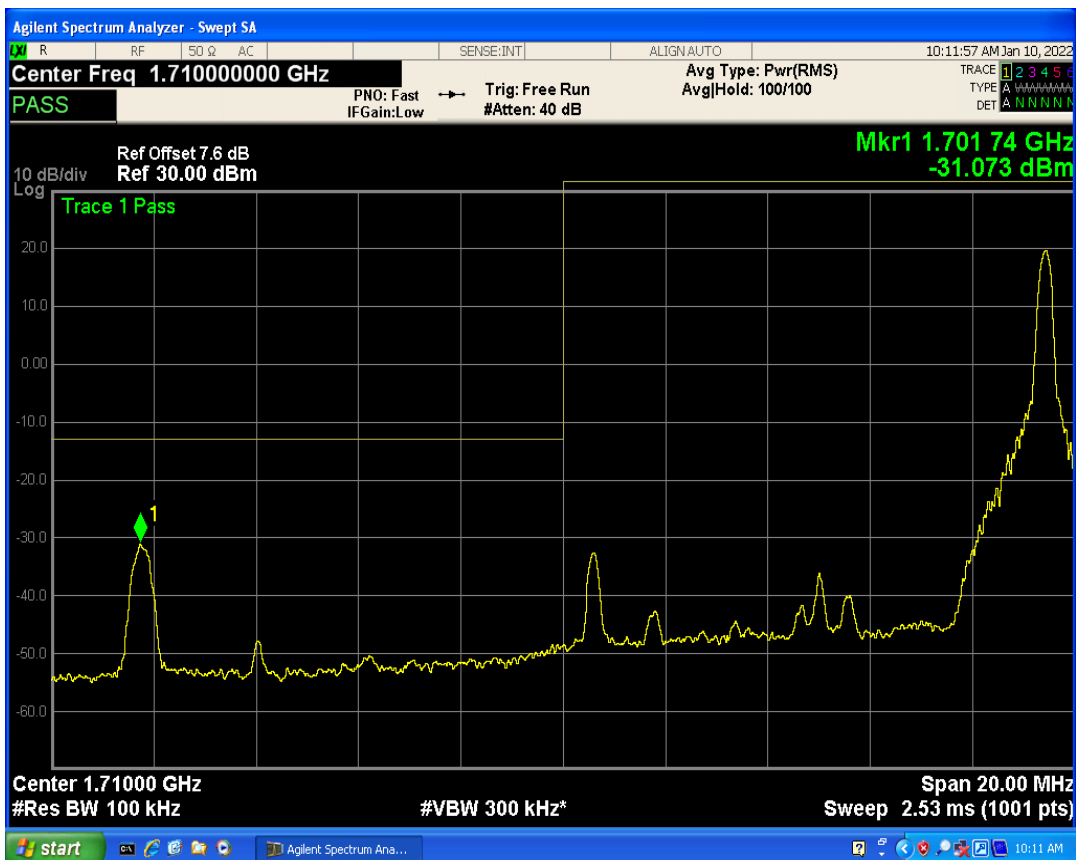

Band4 QPSK BW=10MHz Channel=20000 RB Size=1 Position=#Max

Band4 QPSK BW=10MHz Channel=20000 RB Size=50 Position=#0