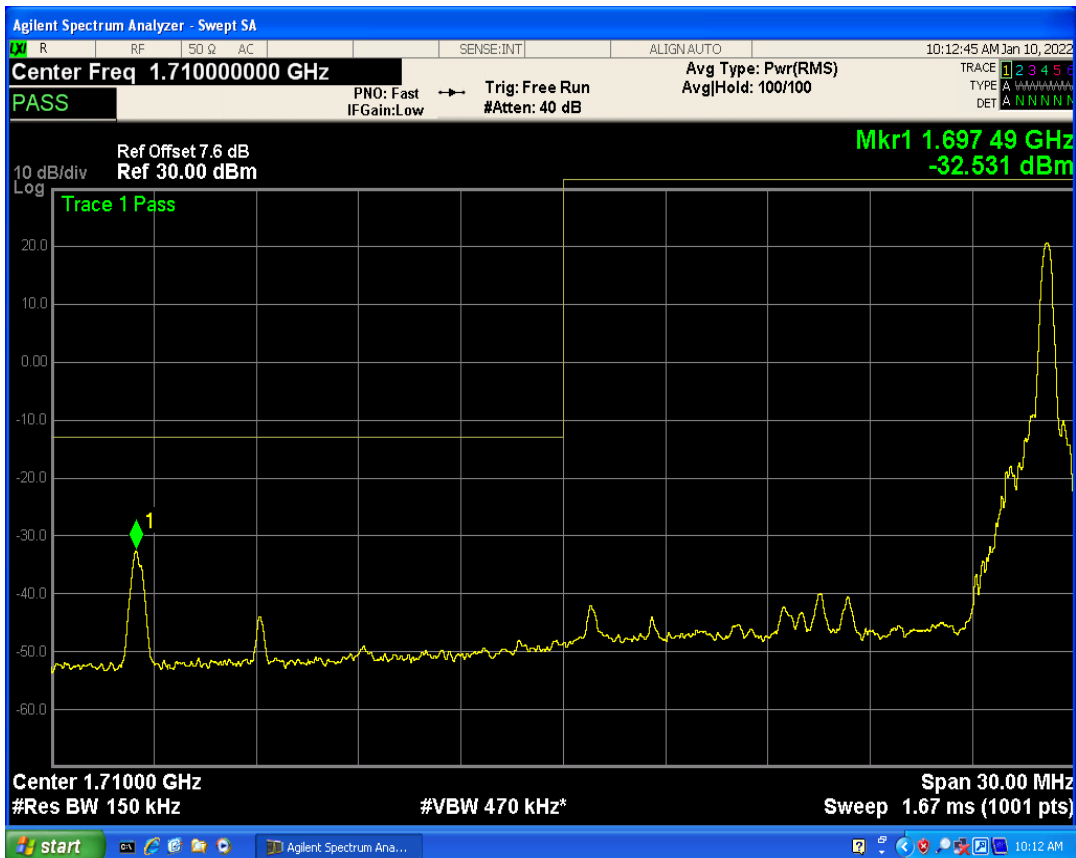

Band4 QPSK BW=15MHz Channel=20025 RB Size=1 Position=#Max

Band4 QAM16 BW=15MHz Channel=20025 RB Size=1 Position=#0