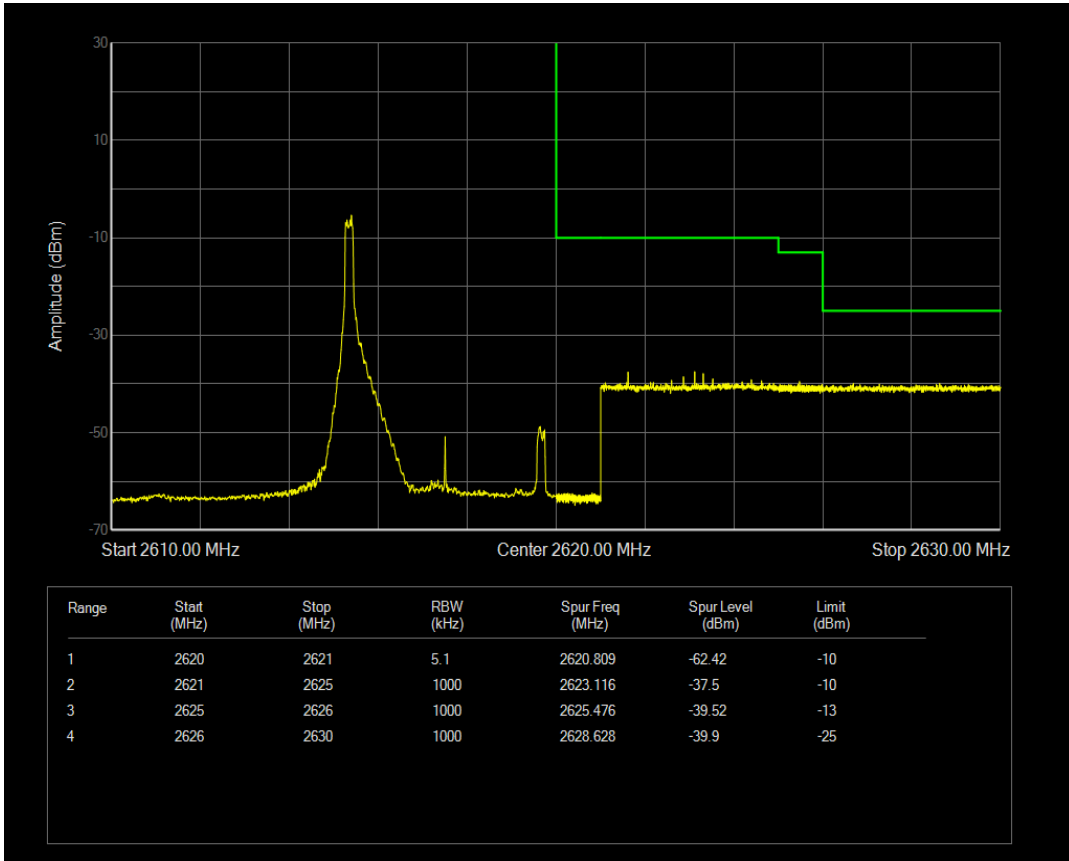

Band38 QPSK BW=5MHz Channel=38225 RB Size=1 Position=#Max

Band38 QPSK BW=5MHz Channel=38225 RB Size=25 Position=#0

Band38 QAM16 BW=5MHz Channel=38225 RB Size=1 Position=#Max

Band38 QAM16 BW=5MHz Channel=38225 RB Size=1 Position=#0

Band38 QAM16 BW=5MHz Channel=38225 RB Size=25 Position=#0

Band38 QPSK BW=10MHz Channel=37800 RB Size=1 Position=#Max

Band38 QPSK BW=10MHz Channel=37800 RB Size=1 Position=#0

Band38 QAM16 BW=10MHz Channel=37800 RB Size=1 Position=#0