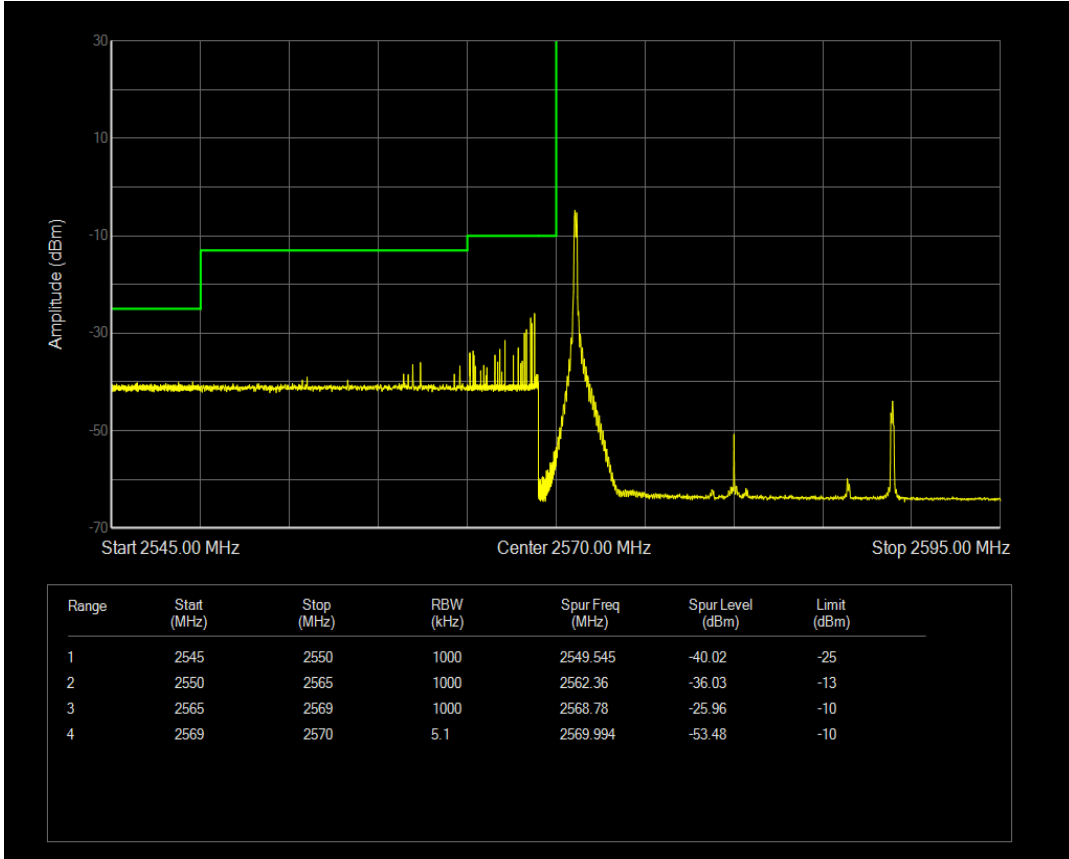

Band38 QAM16 BW=10MHz Channel=37800 RB Size=1 Position=#Max

Band38 QAM16 BW=20MHz Channel=37850 RB Size=100 Position=#0

Band38 QAM16 BW=20MHz Channel=37850 RB Size=1 Position=#Max

Band38 QAM16 BW=20MHz Channel=37850 RB Size=1 Position=#0