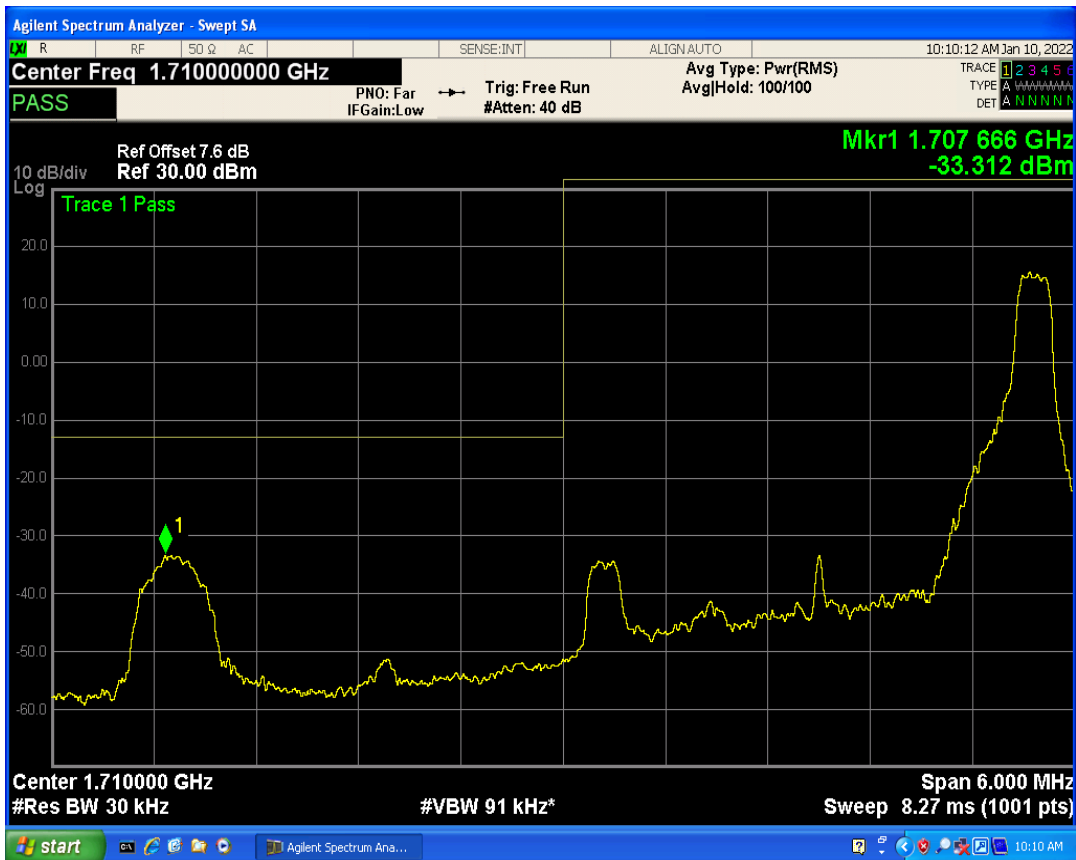

Band4 QPSK BW=3MHz Channel=19965 RB Size=1 Position=#Max

Band4 QAM16 BW=3MHz Channel=19965 RB Size=1 Position=#0