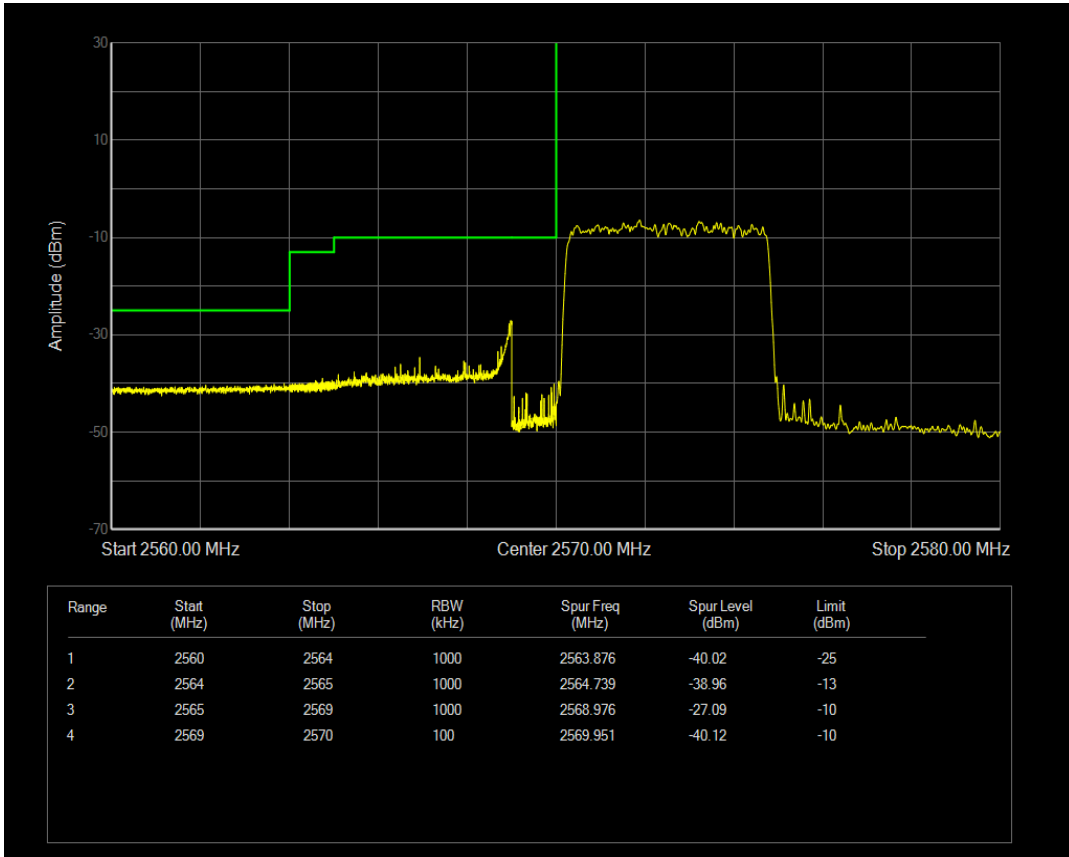

Band38 QPSK BW=5MHz Channel=37775 RB Size=25 Position=#0

Band38 QAM16 BW=5MHz Channel=37775 RB Size=1 Position=#Max

Band38 QAM16 BW=5MHz Channel=37775 RB Size=25 Position=#0

Band38 QPSK BW=5MHz Channel=38225 RB Size=1 Position=#0