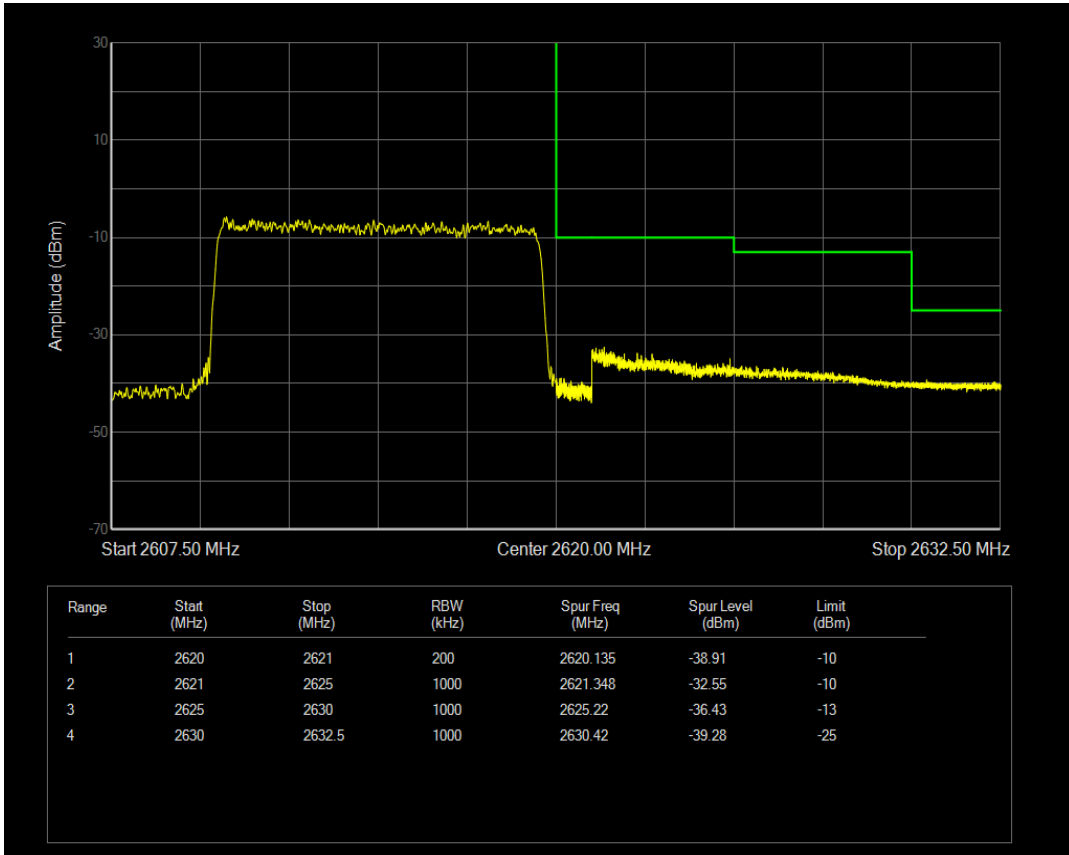

Band38 QPSK BW=10MHz Channel=38200 RB Size=50 Position=#0

Band38 QPSK BW=10MHz Channel=38200 RB Size=1 Position=#Max