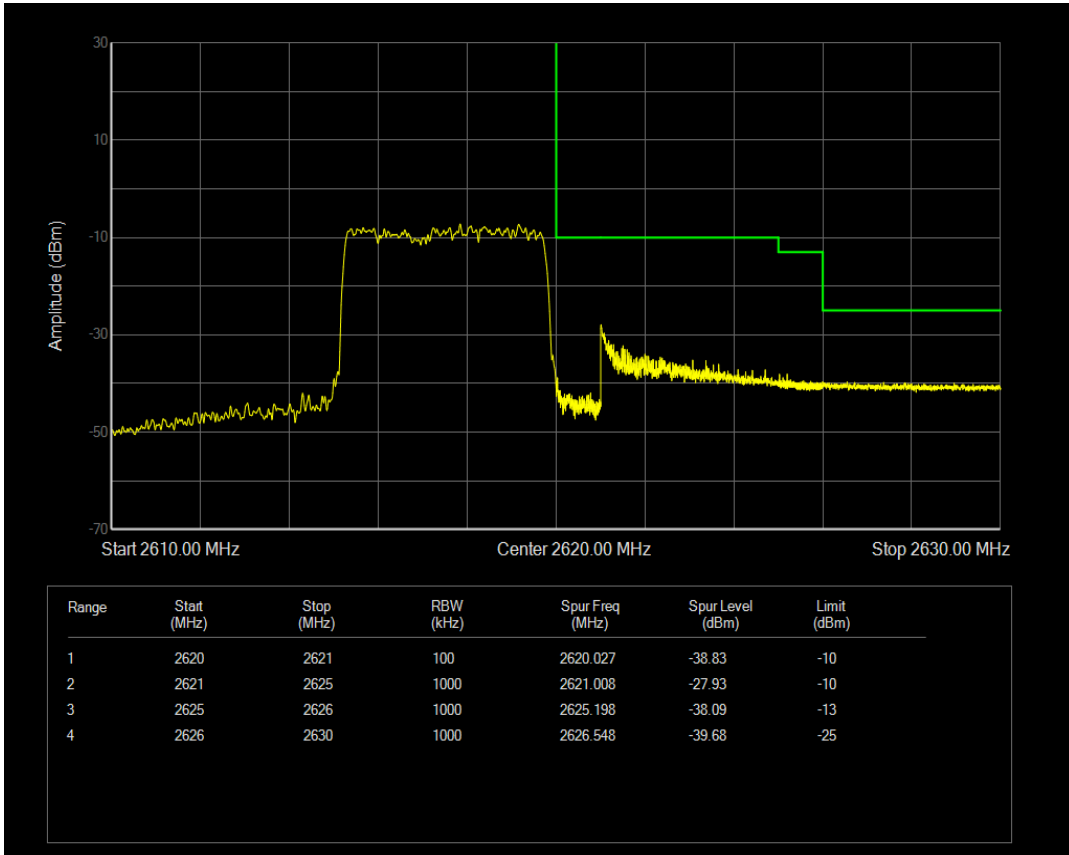

Band38 QAM16 BW=5MHz Channel=38225 RB Size=25 Position=#0

Band38 QPSK BW=10MHz Channel=37800 RB Size=1 Position=#Max