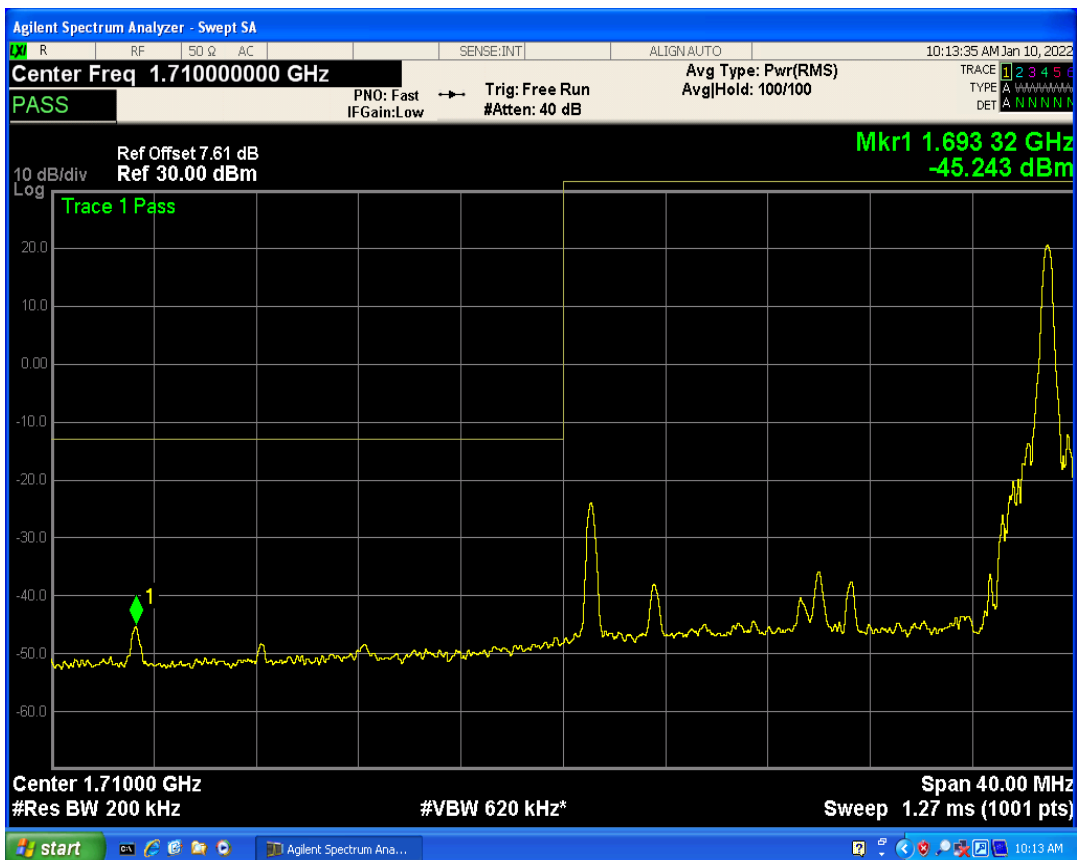

Band4 QPSK BW=20MHz Channel=20050 RB Size=1 Position=#Max

Band4 QPSK BW=20MHz Channel=20050 RB Size=100 Position=#0