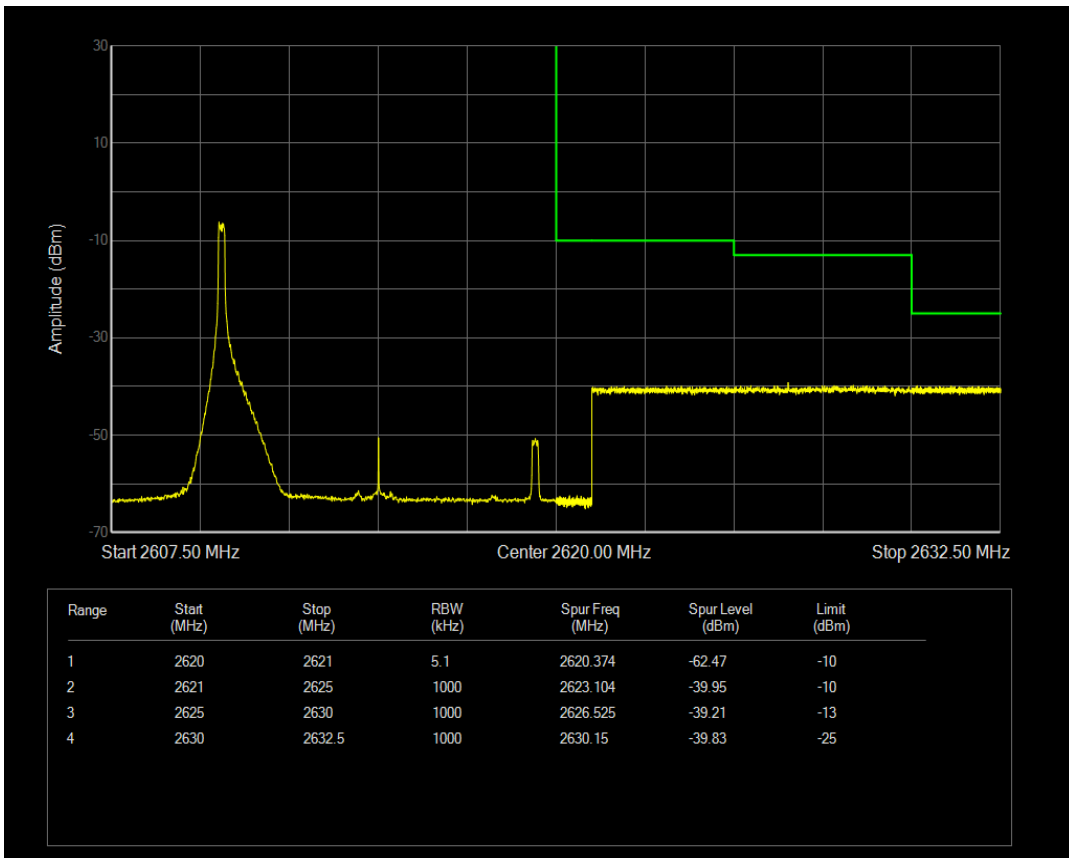

Band38 QPSK BW=10MHz Channel=37800 RB Size=50 Position=#0

Band38 QAM16 BW=10MHz Channel=37800 RB Size=1 Position=#Max

Band38 QAM16 BW=10MHz Channel=37800 RB Size=50 Position=#0

Band38 QPSK BW=10MHz Channel=38200 RB Size=1 Position=#0

Band38 QPSK BW=10MHz Channel=38200 RB Size=1 Position=#Max

Band38 QPSK BW=10MHz Channel=38200 RB Size=50 Position=#0

Band38 QAM16 BW=10MHz Channel=38200 RB Size=1 Position=#0

Band38 QAM16 BW=10MHz Channel=38200 RB Size=1 Position=#Max