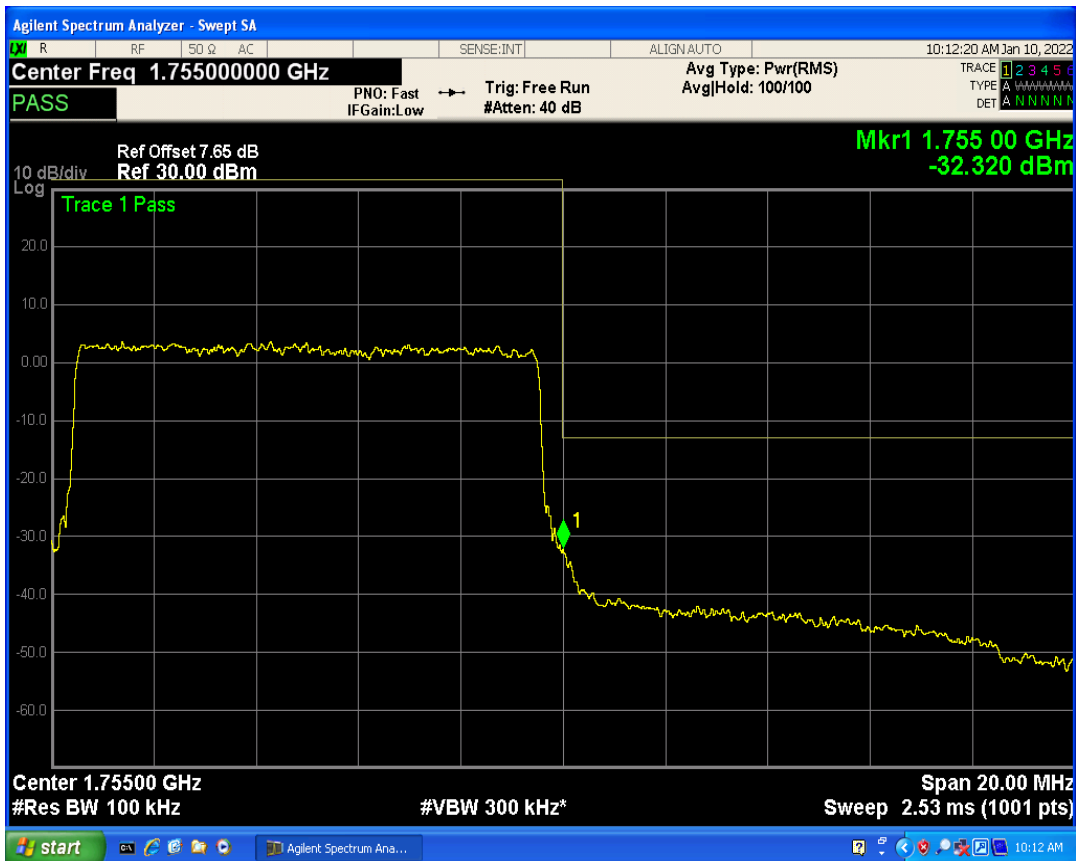

Band4 QPSK BW=10MHz Channel=20350 RB Size=50 Position=#0

Band4 QAM16 BW=10MHz Channel=20350 RB Size=1 Position=#0