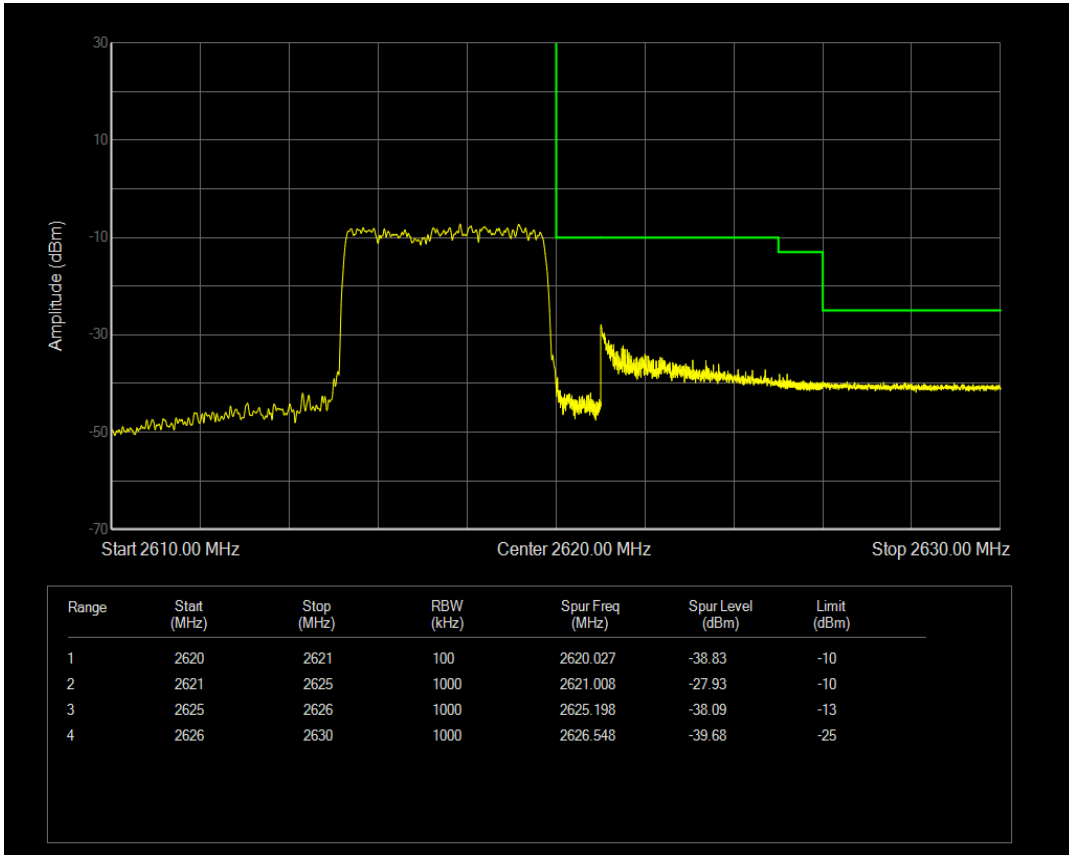

Band38 QAM16 BW=5MHz Channel=38225 RB Size=25 Position=#0

Band38 QPSK BW=5MHz Channel=37775 RB Size=1 Position=#Max