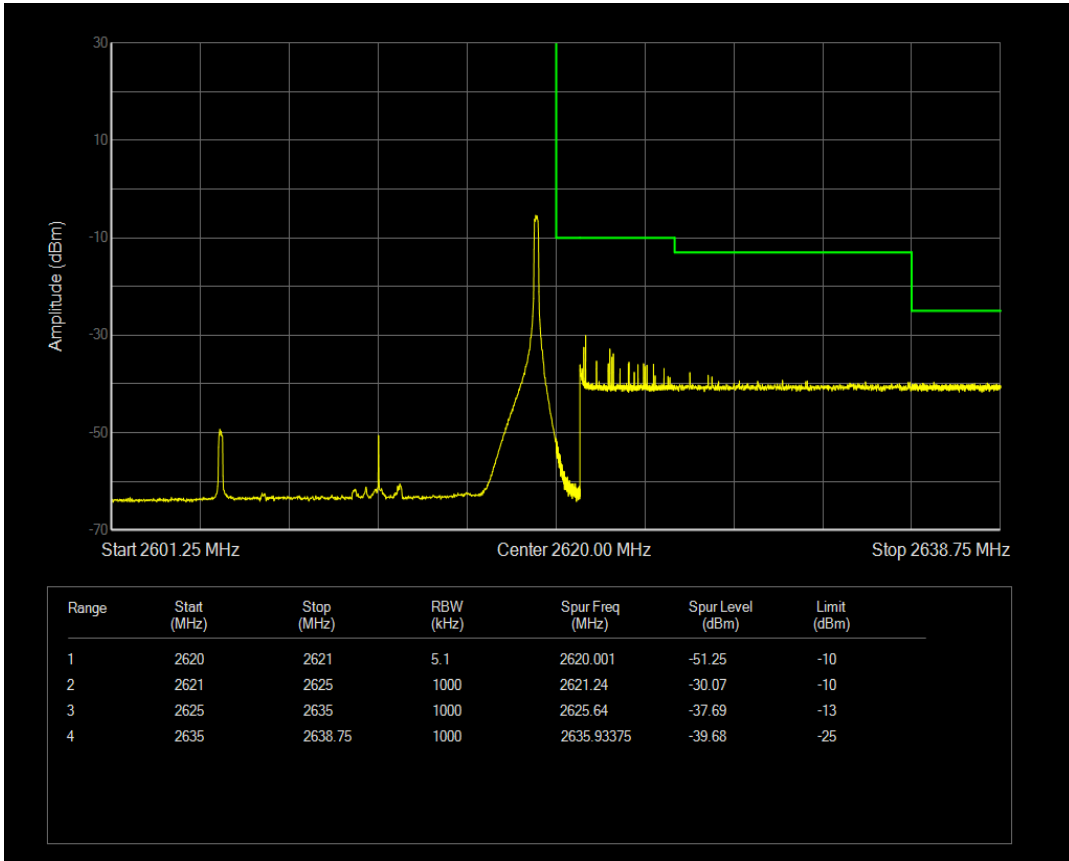

Band38 QAM16 BW=15MHz Channel=37825 RB Size=1 Position=#0

Band38 QAM16 BW=15MHz Channel=37825 RB Size=1 Position=#Max

Band38 QAM16 BW=15MHz Channel=37825 RB Size=75 Position=#0

Band38 QPSK BW=15MHz Channel=38175 RB Size=1 Position=#Max