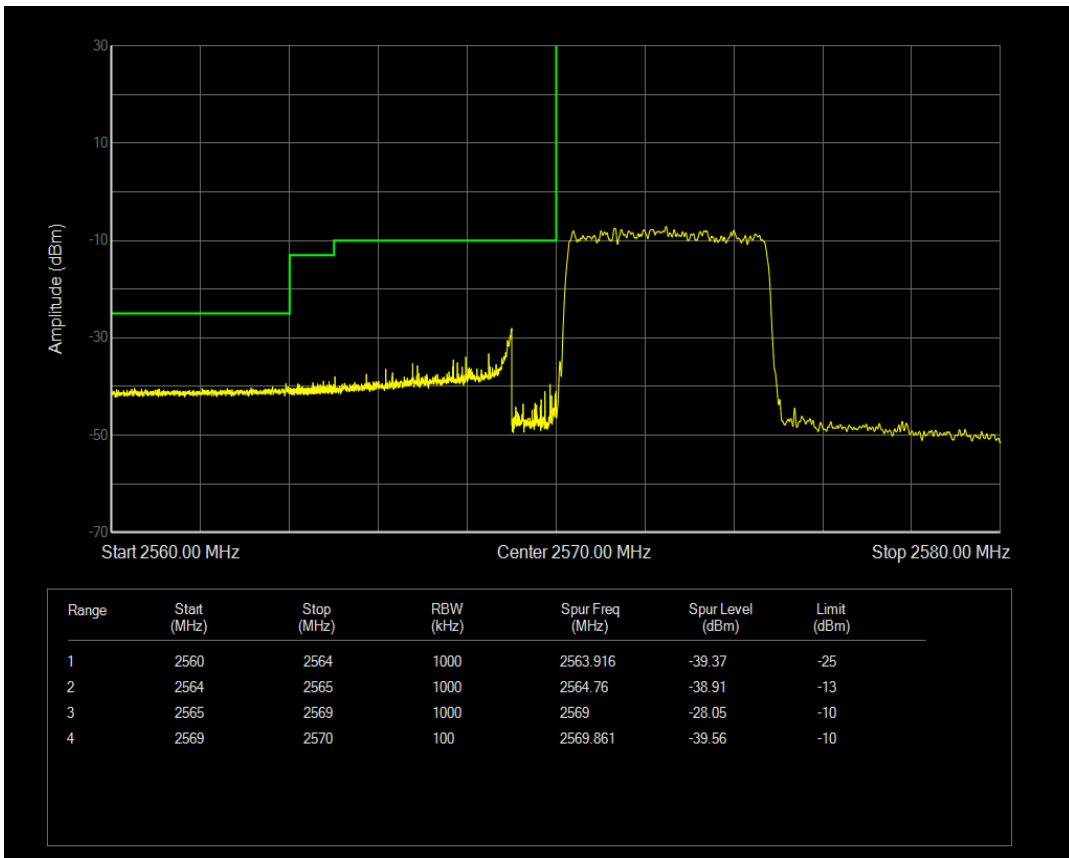

Band38 QPSK BW=5MHz Channel=37775 RB Size=25 Position=#0

Band38 QAM16 BW=5MHz Channel=37775 RB Size=1 Position=#Max

Band38 QAM16 BW=5MHz Channel=37775 RB Size=25 Position=#0

Band38 QPSK BW=5MHz Channel=38225 RB Size=1 Position=#0