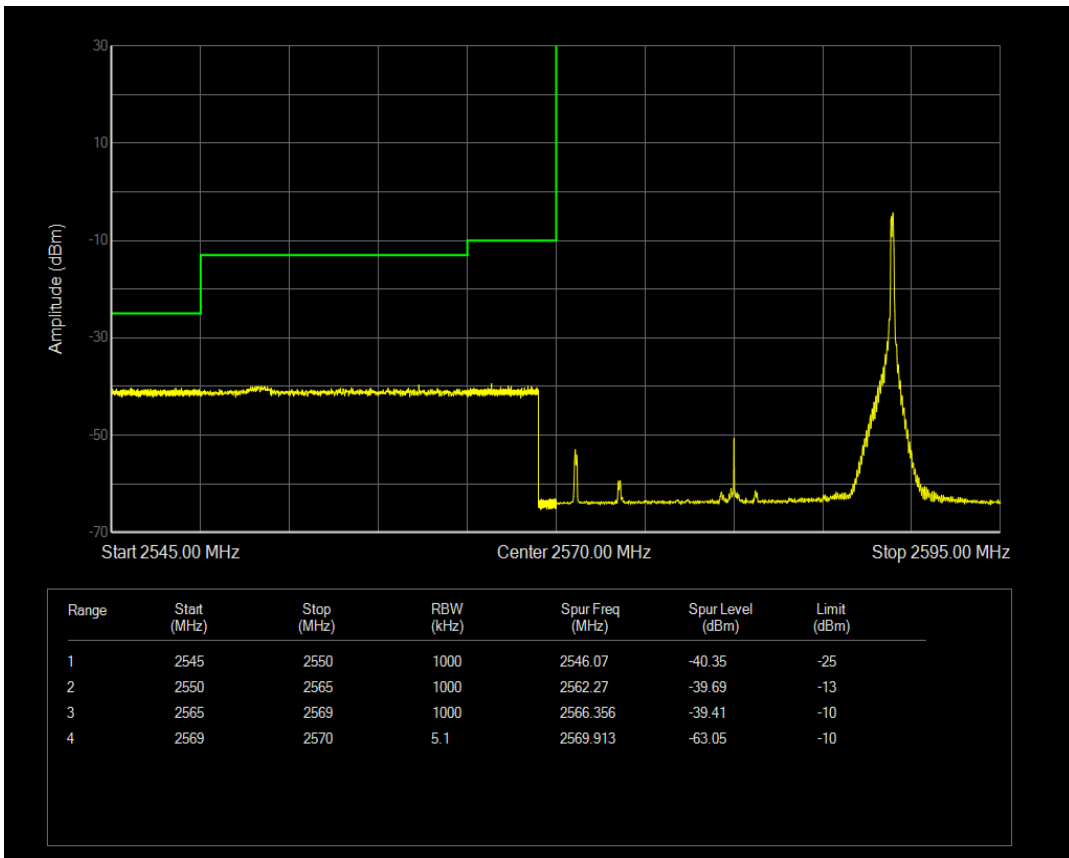

Band38 QPSK BW=15MHz Channel=38175 RB Size=1 Position=#0

Band38 QPSK BW=15MHz Channel=38175 RB Size=75 Position=#0

Band38 QAM16 BW=15MHz Channel=38175 RB Size=1 Position=#Max

Band38 QAM16 BW=15MHz Channel=38175 RB Size=1 Position=#0

Band38 QPSK BW=20MHz Channel=37850 RB Size=1 Position=#0

Band38 QAM16 BW=15MHz Channel=38175 RB Size=75 Position=#0

Band38 QPSK BW=20MHz Channel=37850 RB Size=1 Position=#Max

Band38 QAM16 BW=20MHz Channel=37850 RB Size=1 Position=#0