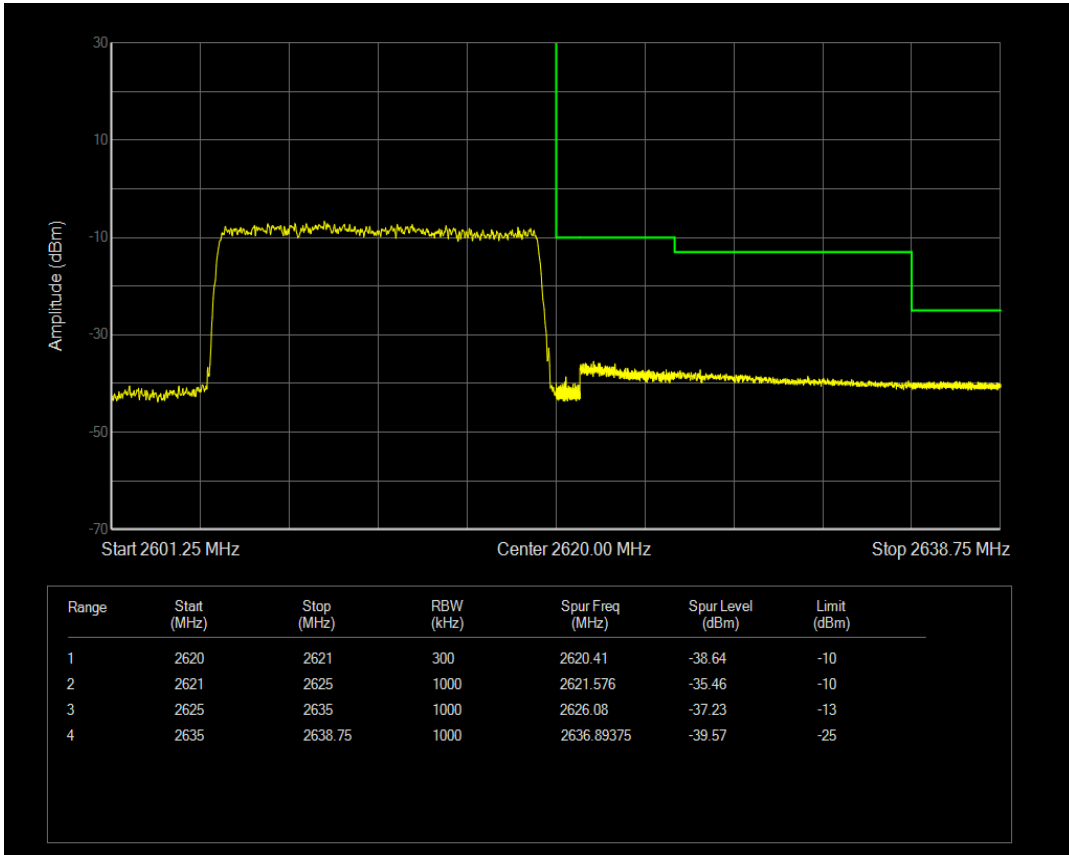

Band38 QAM16 BW=15MHz Channel=38175 RB Size=75 Position=#0

Band38 QAM16 BW=15MHz Channel=37825 RB Size=1 Position=#0