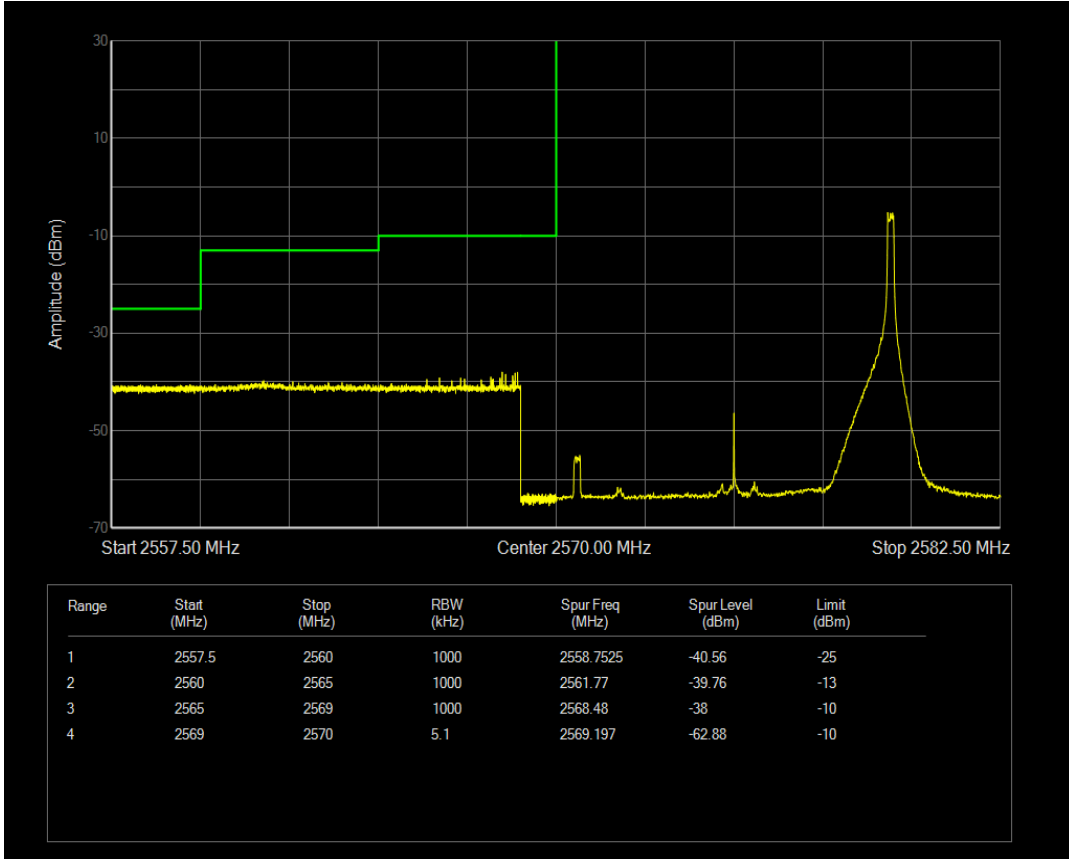

Band38 QPSK BW=5MHz Channel=38225 RB Size=1 Position=#Max

Band38 QPSK BW=5MHz Channel=38225 RB Size=25 Position=#0

Band38 QAM16 BW=5MHz Channel=38225 RB Size=1 Position=#Max

Band38 QAM16 BW=5MHz Channel=38225 RB Size=1 Position=#0

Band38 QAM16 BW=5MHz Channel=38225 RB Size=25 Position=#0

Band38 QPSK BW=10MHz Channel=37800 RB Size=1 Position=#Max

Band38 QPSK BW=10MHz Channel=37800 RB Size=1 Position=#0

Band38 QAM16 BW=10MHz Channel=37800 RB Size=1 Position=#0