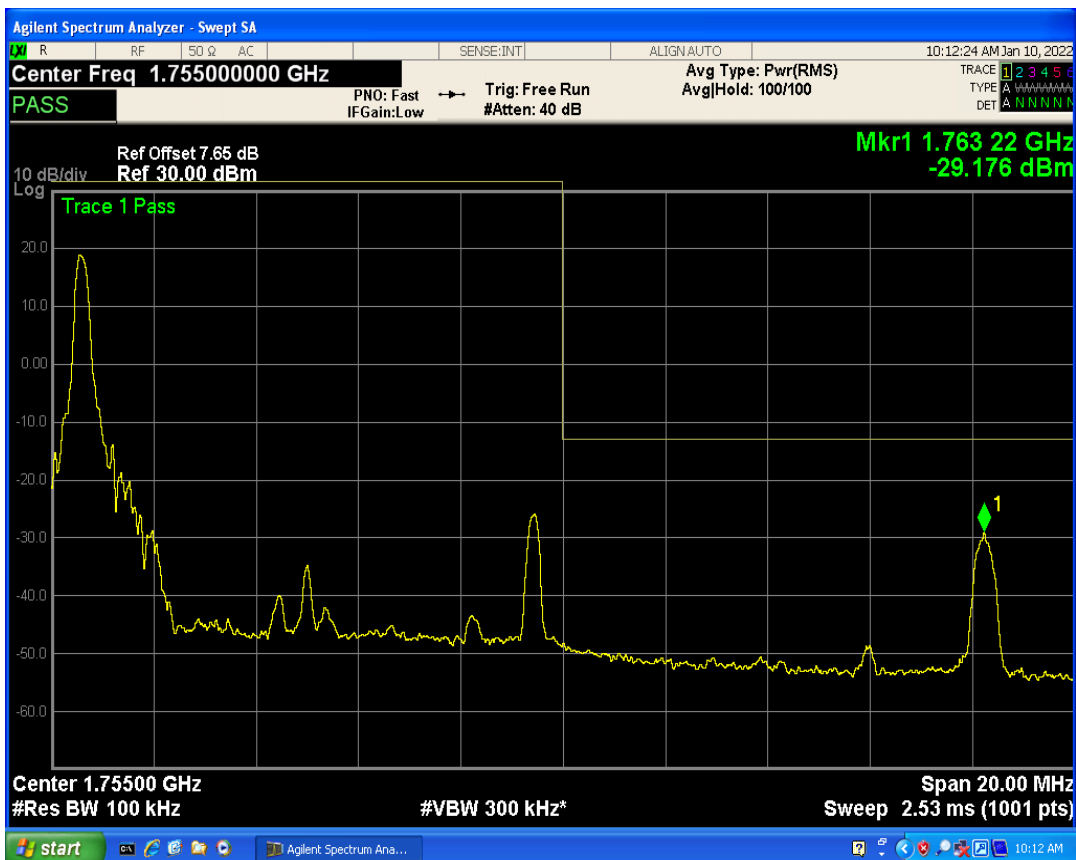

Band4 QAM16 BW=10MHz Channel=20350 RB Size=1 Position=#0

Band4 QAM16 BW=10MHz Channel=20350 RB Size=1 Position=#Max