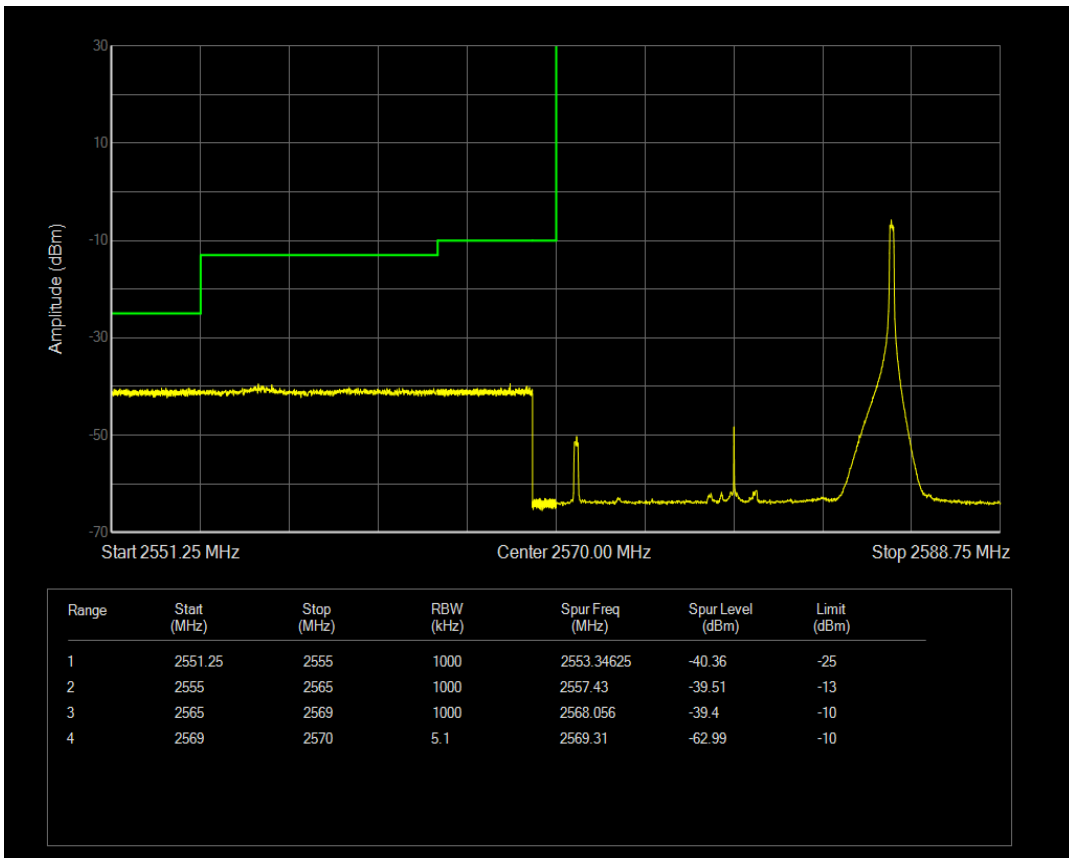

Band38 QAM16 BW=15MHz Channel=37825 RB Size=1 Position=#Max

Band38 QAM16 BW=15MHz Channel=38175 RB Size=1 Position=#Max