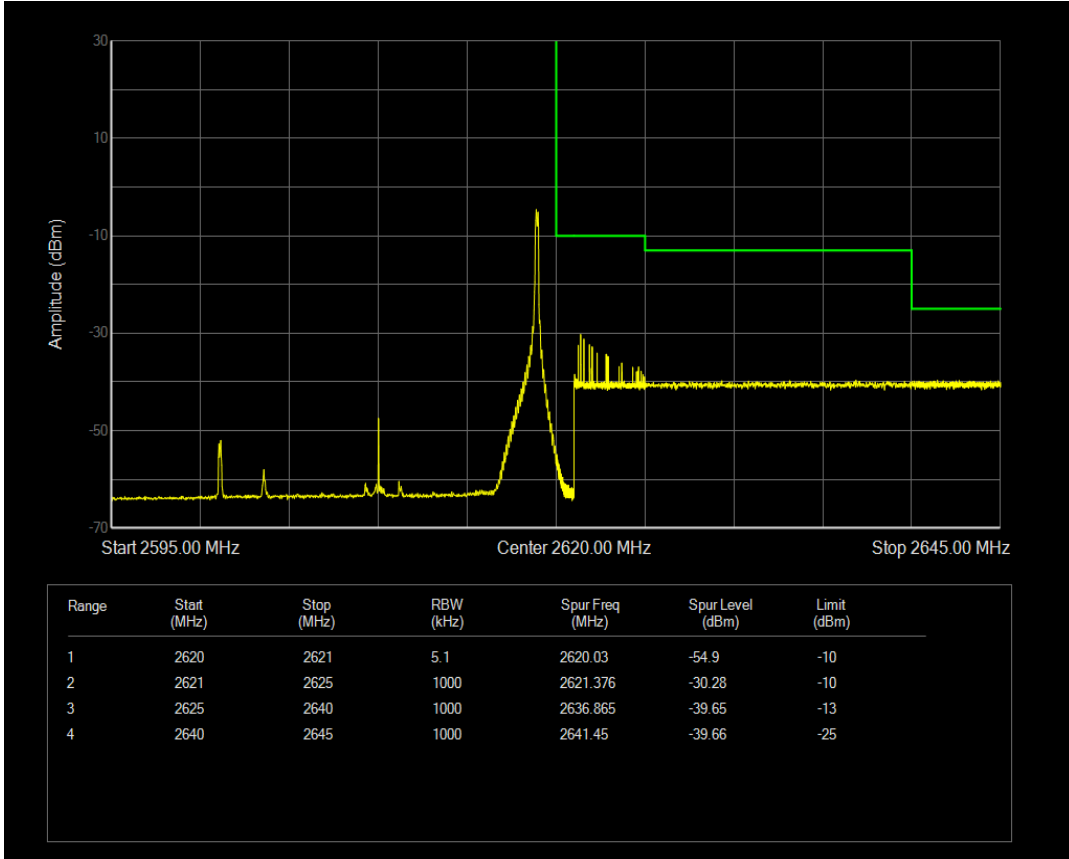

Band38 QPSK BW=20MHz Channel=38150 RB Size=1 Position=#Max

Band38 QAM16 BW=20MHz Channel=38150 RB Size=1 Position=#0