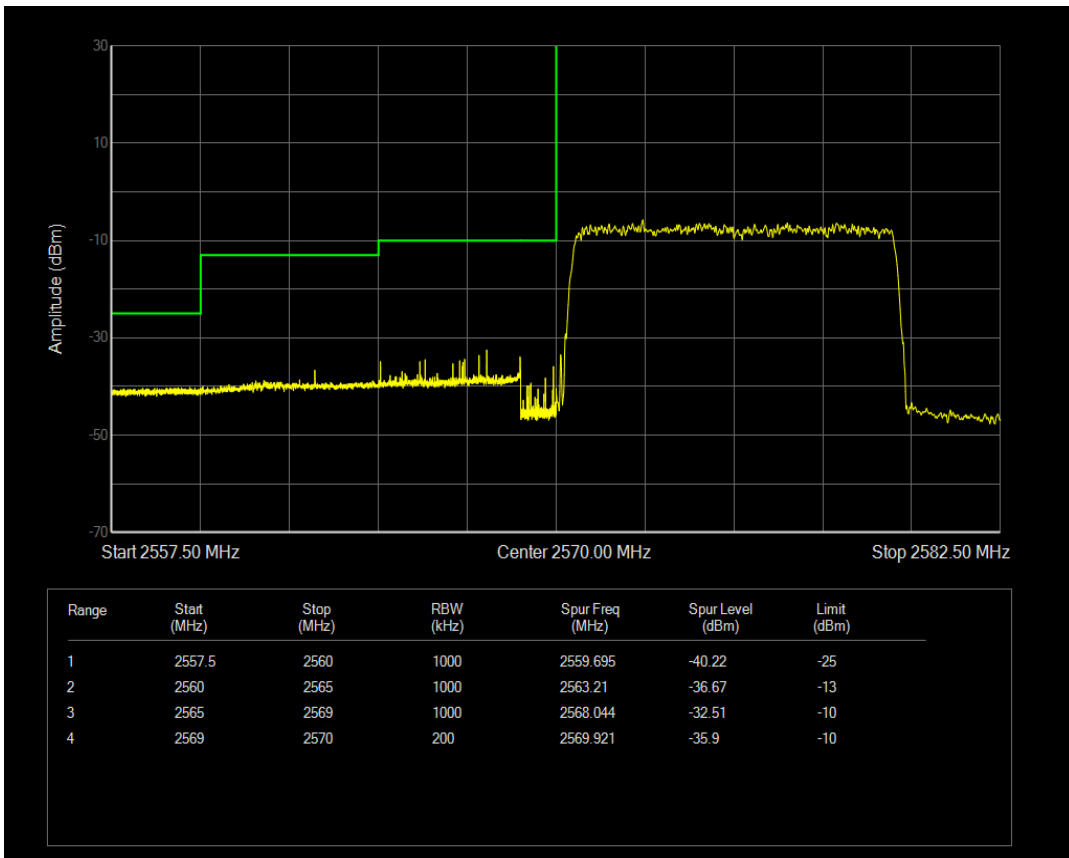

Band38 QAM16 BW=5MHz Channel=38225 RB Size=25 Position=#0

Band38 QPSK BW=10MHz Channel=37800 RB Size=1 Position=#Max

Band38 QPSK BW=10MHz Channel=37800 RB Size=1 Position=#0

Band38 QAM16 BW=10MHz Channel=37800 RB Size=1 Position=#0

Band38 QPSK BW=10MHz Channel=37800 RB Size=50 Position=#0

Band38 QAM16 BW=10MHz Channel=37800 RB Size=1 Position=#Max

Band38 QAM16 BW=10MHz Channel=37800 RB Size=50 Position=#0

Band38 QPSK BW=10MHz Channel=38200 RB Size=1 Position=#0