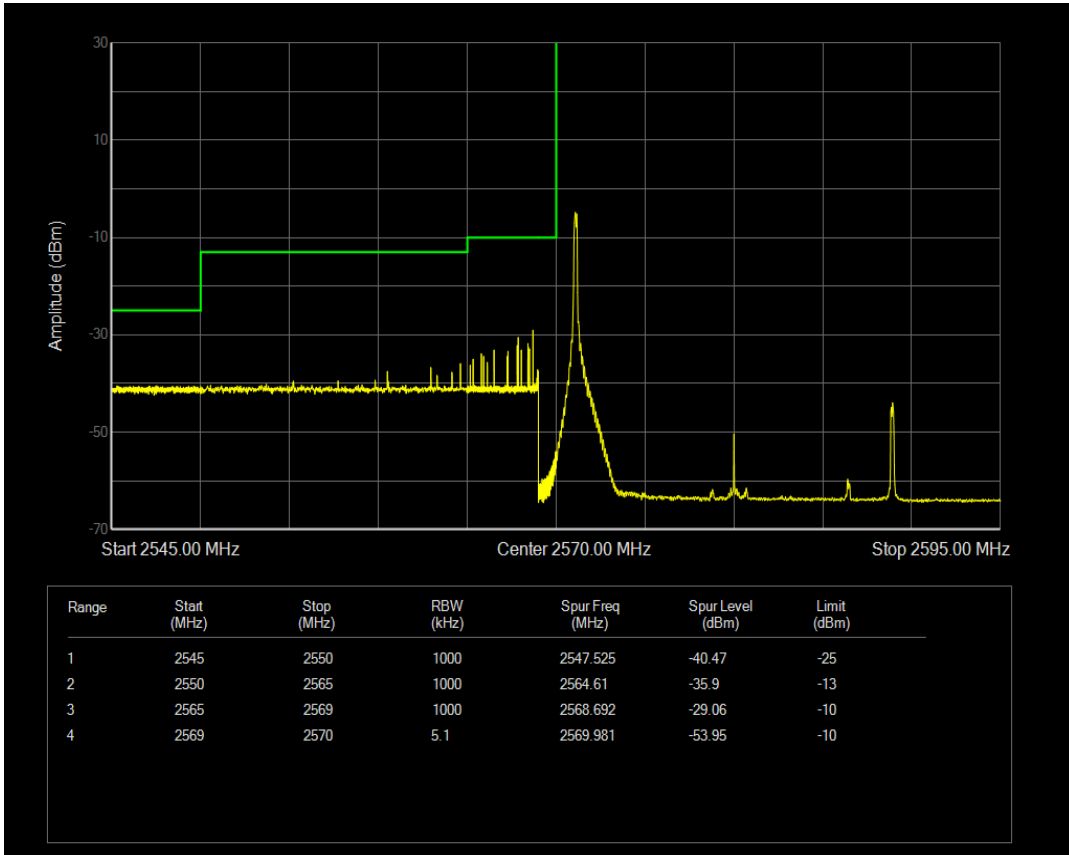

Band38 QPSK BW=20MHz Channel=37850 RB Size=1 Position=#0

Band38 QPSK BW=15MHz Channel=38175 RB Size=75 Position=#0