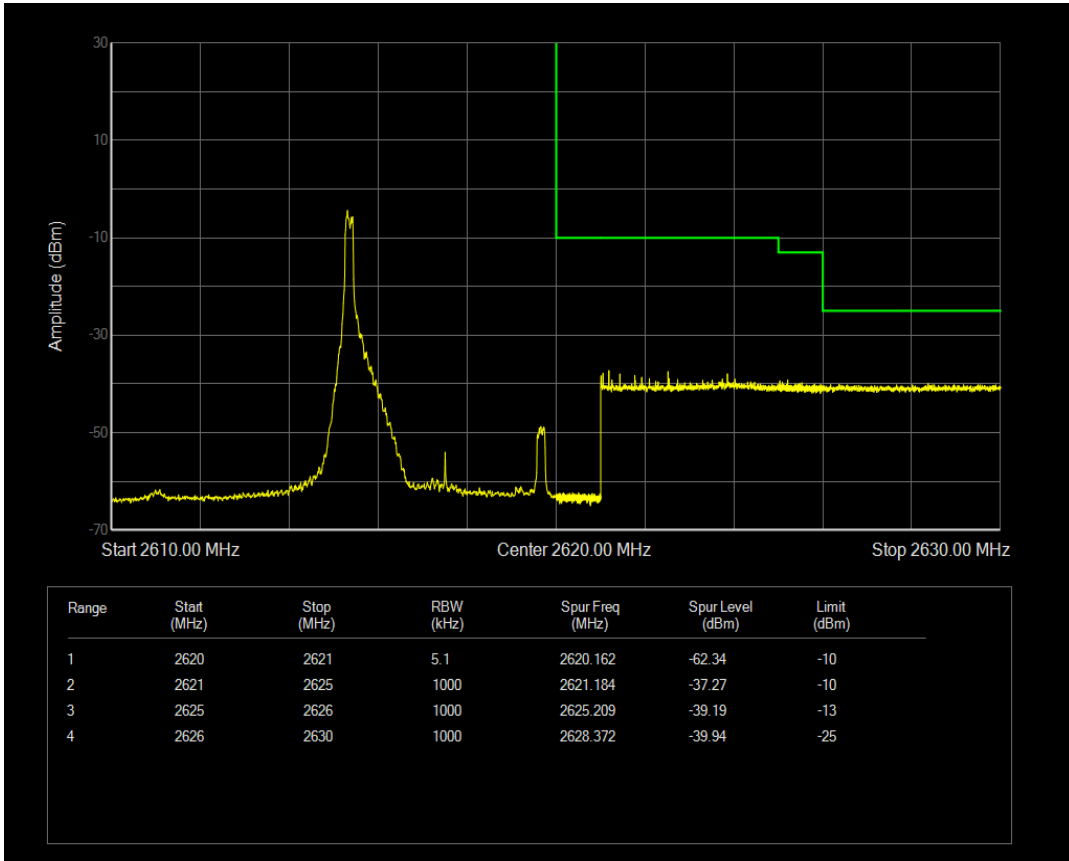

Band38 QPSK BW=5MHz Channel=37775 RB Size=25 Position=#0

Band38 QAM16 BW=5MHz Channel=37775 RB Size=1 Position=#Max

Band38 QAM16 BW=5MHz Channel=37775 RB Size=25 Position=#0

Band38 QPSK BW=5MHz Channel=38225 RB Size=1 Position=#0

Band38 QPSK BW=5MHz Channel=38225 RB Size=1 Position=#Max

Band38 QPSK BW=5MHz Channel=38225 RB Size=25 Position=#0

Band38 QAM16 BW=5MHz Channel=38225 RB Size=1 Position=#Max

Band38 QAM16 BW=5MHz Channel=38225 RB Size=1 Position=#0