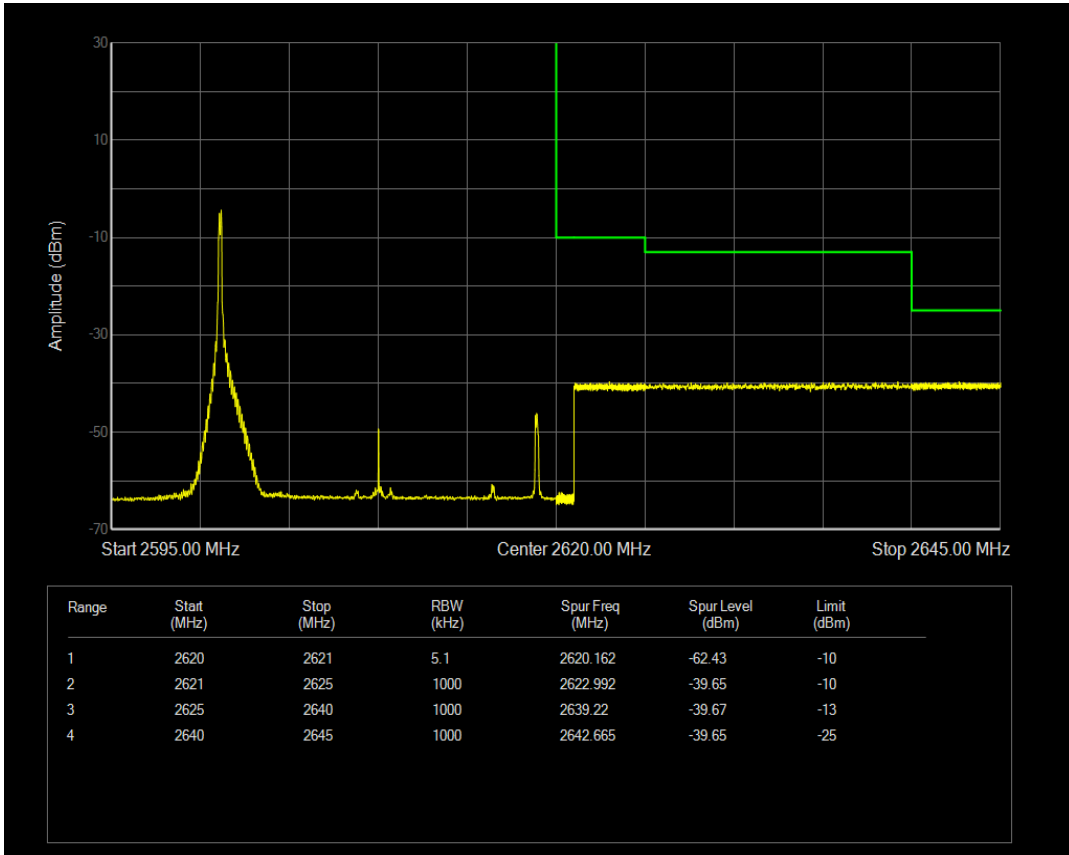

Band38 QAM16 BW=20MHz Channel=38150 RB Size=1 Position=#0

Band38 QAM16 BW=5MHz Channel=37775 RB Size=1 Position=#0