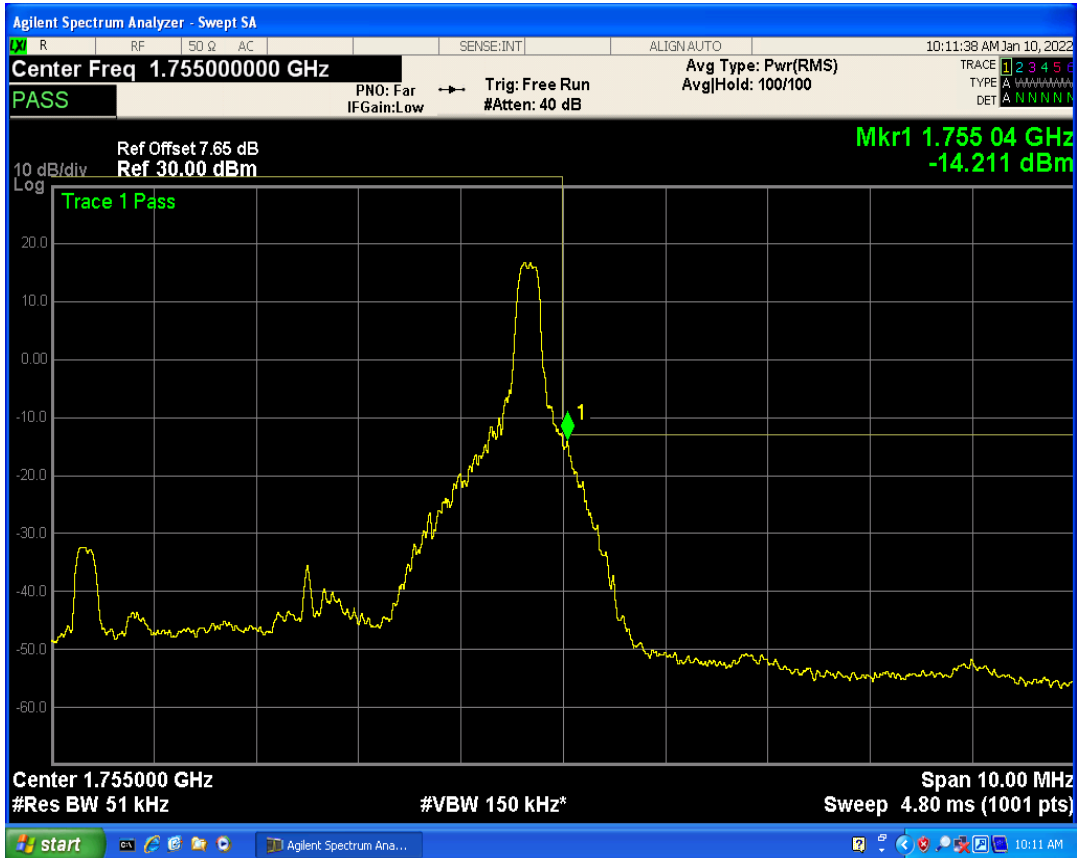

Band4 QPSK BW=5MHz Channel=20375 RB Size=1 Position=#Max

Band4 QPSK BW=5MHz Channel=20375 RB Size=25 Position=#0

Band4 QAM16 BW=5MHz Channel=20375 RB Size=1 Position=#0

Band4 QAM16 BW=5MHz Channel=20375 RB Size=1 Position=#Max

Band4 QPSK BW=10MHz Channel=20000 RB Size=1 Position=#0

Band4 QAM16 BW=5MHz Channel=20375 RB Size=25 Position=#0

Band4 QPSK BW=10MHz Channel=20000 RB Size=1 Position=#Max

Band4 QPSK BW=10MHz Channel=20000 RB Size=50 Position=#0