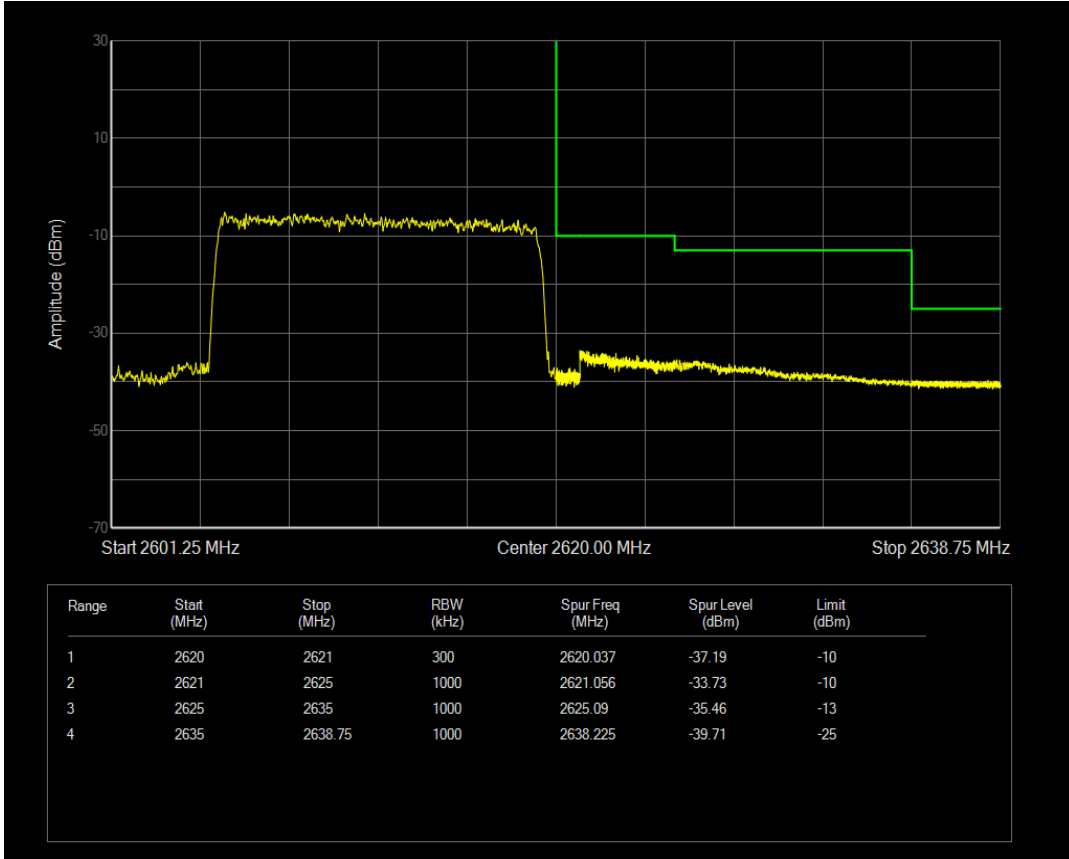

Band38 QPSK BW=5MHz Channel=38225 RB Size=1 Position=#Max

Band38 QPSK BW=5MHz Channel=38225 RB Size=1 Position=#0

Band38 QPSK BW=20MHz Channel=37850 RB Size=1 Position=#0

Band38 QPSK BW=15MHz Channel=38175 RB Size=75 Position=#0