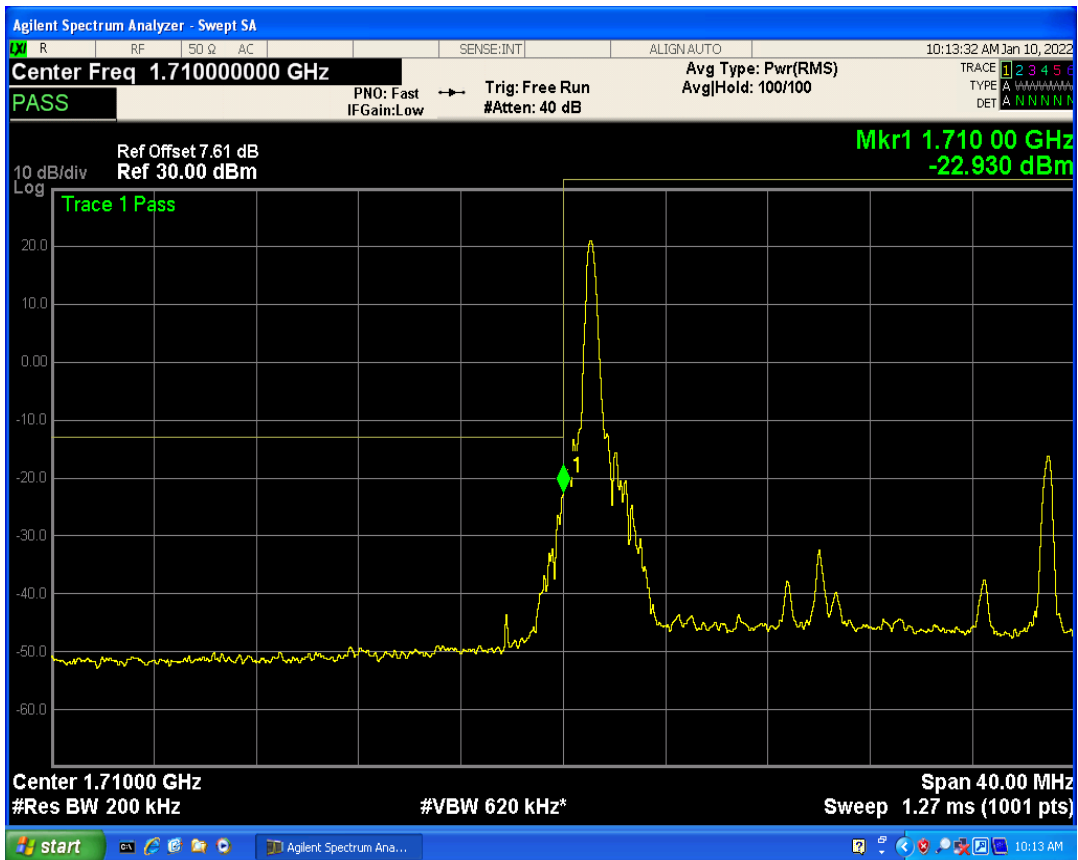

Band4 QPSK BW=20MHz Channel=20050 RB Size=1 Position=#0

Band4 QAM16 BW=15MHz Channel=20325 RB Size=75 Position=#0