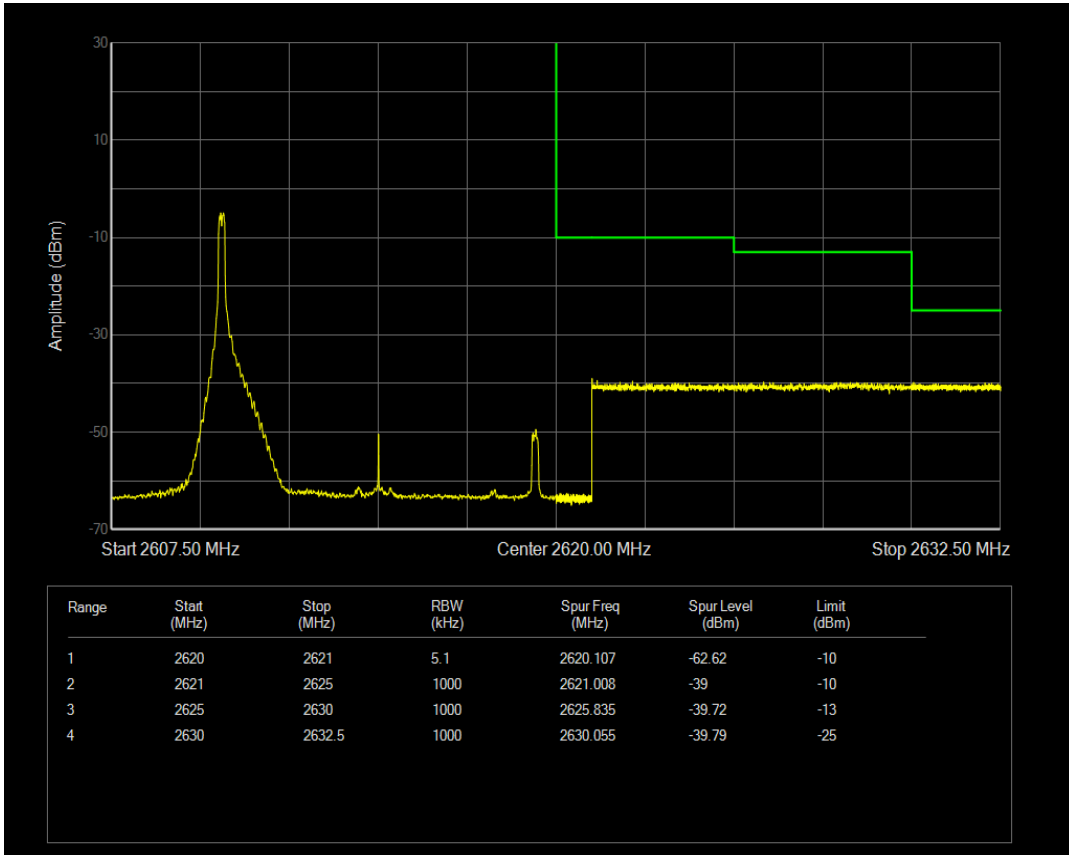

Band38 QAM16 BW=15MHz Channel=37825 RB Size=1 Position=#Max

Band38 QAM16 BW=15MHz Channel=38175 RB Size=1 Position=#Max

Band38 QAM16 BW=15MHz Channel=38175 RB Size=1 Position=#0

Band38 QAM16 BW=15MHz Channel=37825 RB Size=75 Position=#0

Band38 QPSK BW=10MHz Channel=38200 RB Size=50 Position=#0

Band38 QPSK BW=10MHz Channel=38200 RB Size=1 Position=#Max

Band38 QPSK BW=10MHz Channel=38200 RB Size=1 Position=#0

Band38 QPSK BW=15MHz Channel=37825 RB Size=1 Position=#0