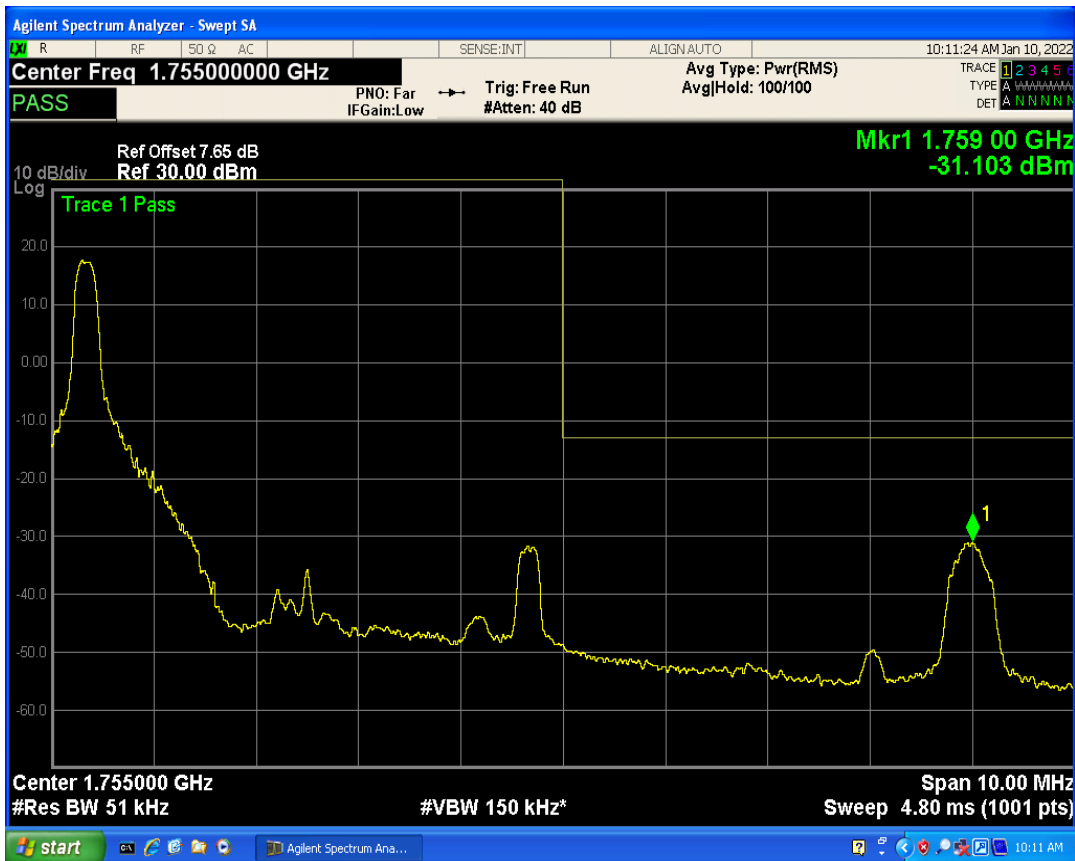

Band4 QAM16 BW=5MHz Channel=19975 RB Size=1 Position=#Max

Band4 QAM16 BW=5MHz Channel=19975 RB Size=1 Position=#0

Band4 QAM16 BW=5MHz Channel=19975 RB Size=25 Position=#0

Band4 QPSK BW=5MHz Channel=20375 RB Size=1 Position=#0