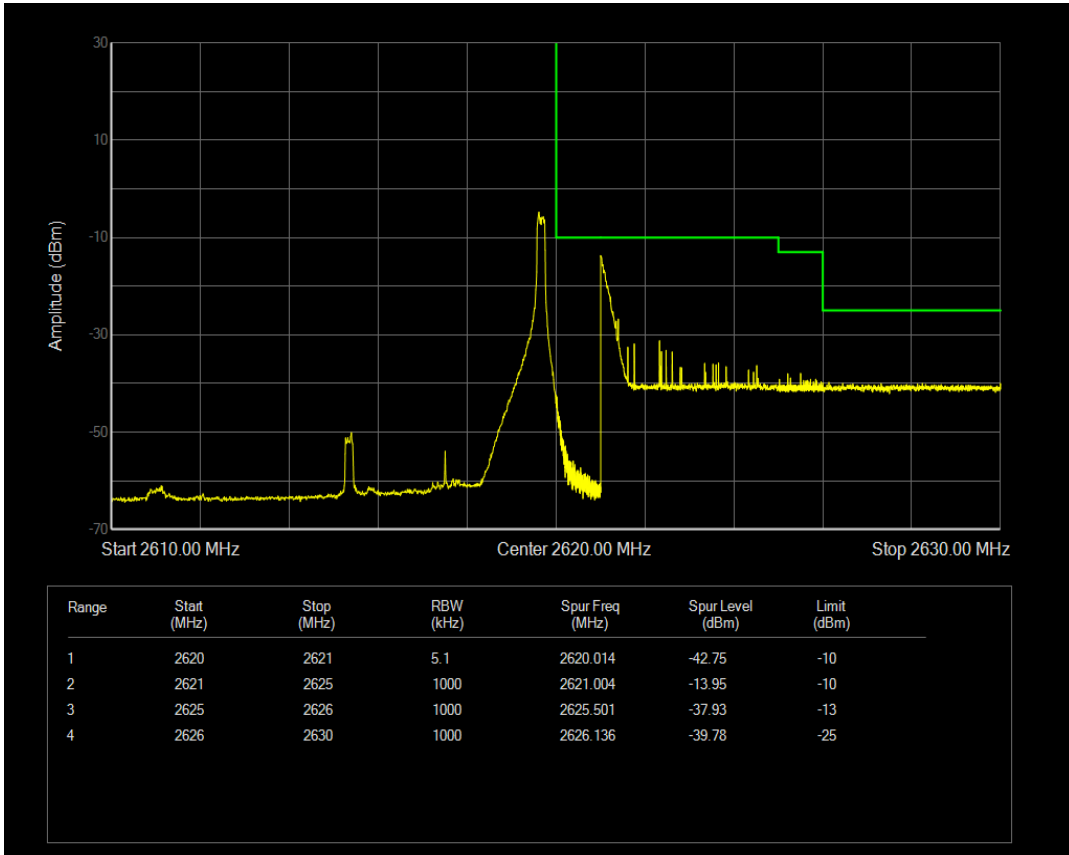

Band38 QPSK BW=5MHz Channel=38225 RB Size=1 Position=#Max

Band38 QPSK BW=5MHz Channel=38225 RB Size=25 Position=#0