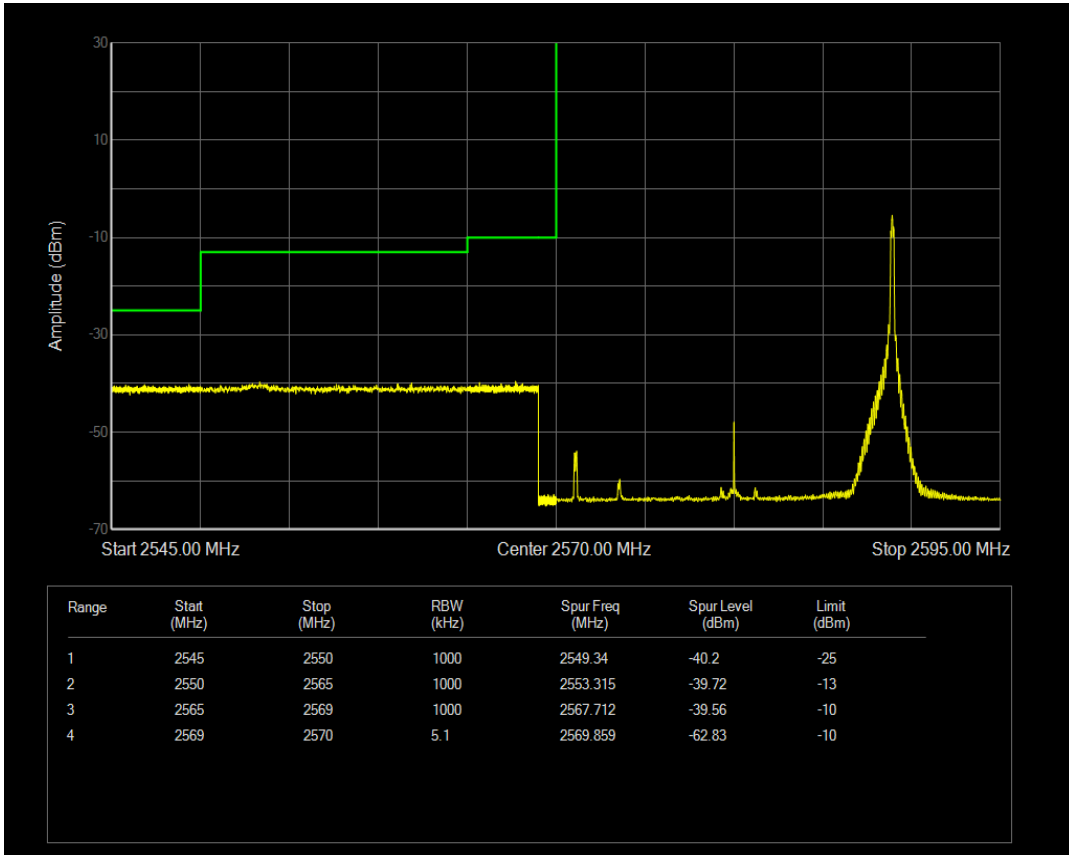

Band38 QAM16 BW=20MHz Channel=37850 RB Size=1 Position=#Max

Band38 QAM16 BW=20MHz Channel=37850 RB Size=1 Position=#0