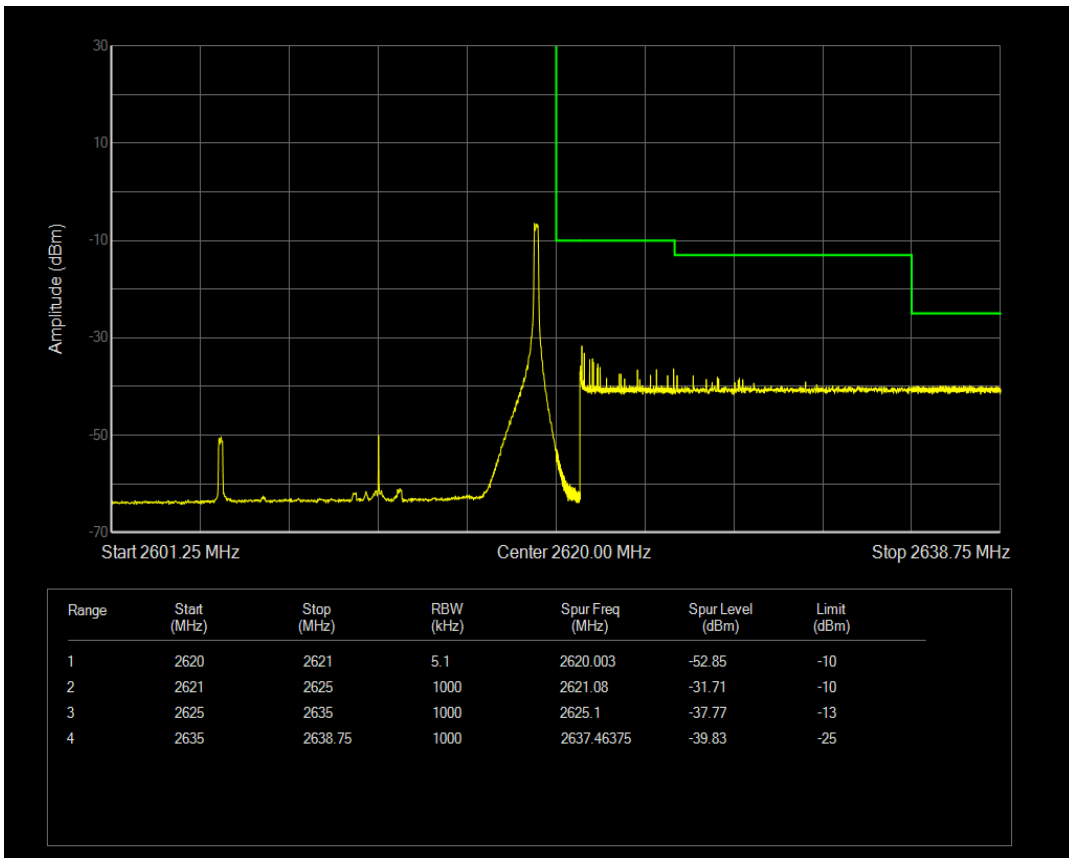

Band38 QAM16 BW=15MHz Channel=38175 RB Size=1 Position=#Max

Band38 QAM16 BW=15MHz Channel=38175 RB Size=1 Position=#0