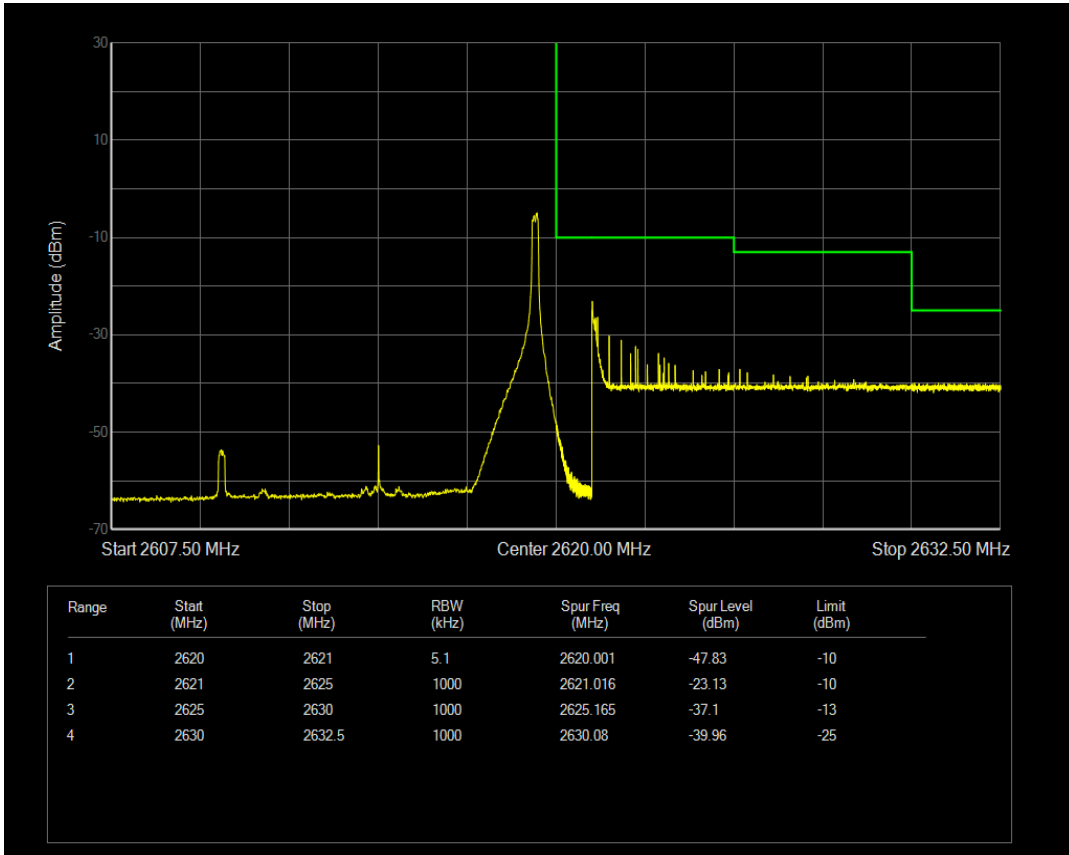

Band38 QPSK BW=10MHz Channel=37800 RB Size=50 Position=#0

Band38 QAM16 BW=10MHz Channel=37800 RB Size=1 Position=#Max

Band38 QAM16 BW=10MHz Channel=37800 RB Size=50 Position=#0

Band38 QPSK BW=10MHz Channel=38200 RB Size=1 Position=#0

Band38 QPSK BW=10MHz Channel=38200 RB Size=1 Position=#Max

Band38 QPSK BW=10MHz Channel=38200 RB Size=50 Position=#0

Band38 QAM16 BW=10MHz Channel=38200 RB Size=1 Position=#0

Band38 QAM16 BW=10MHz Channel=38200 RB Size=1 Position=#Max