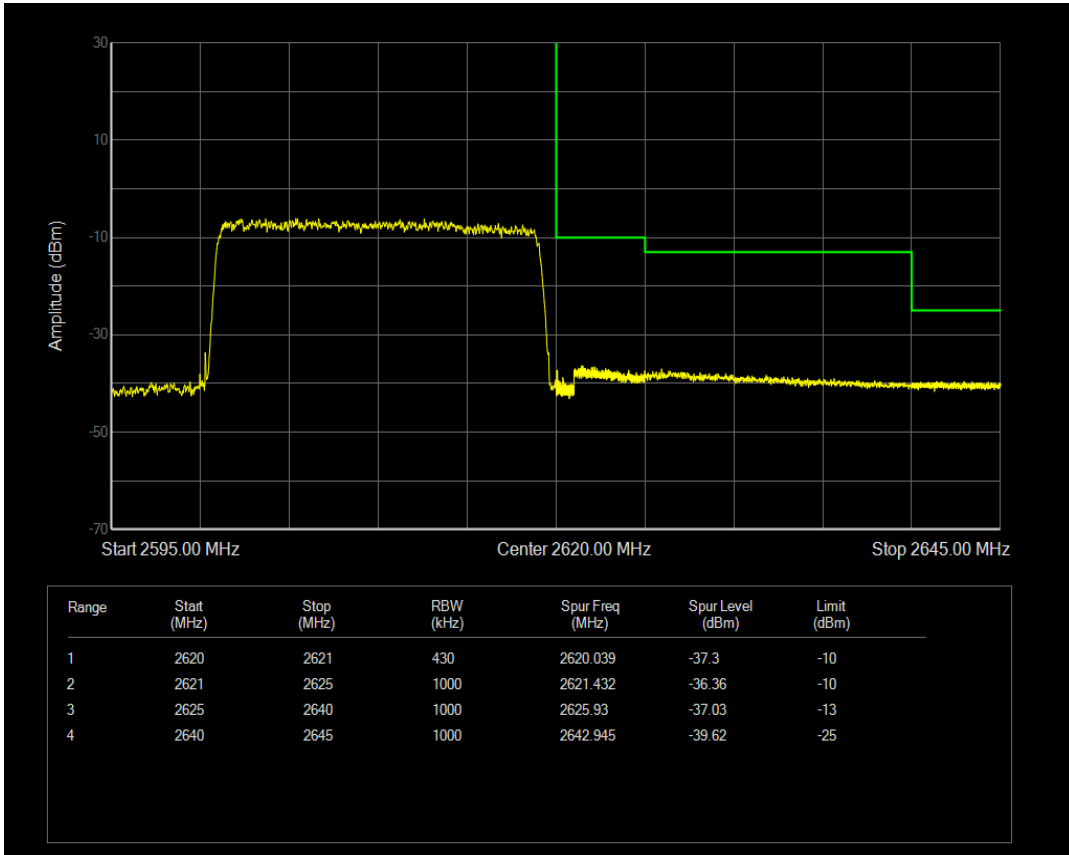

Band38 QPSK BW=20MHz Channel=37850 RB Size=100 Position=#0

Band38 QAM16 BW=20MHz Channel=37850 RB Size=1 Position=#Max

Band38 QAM16 BW=20MHz Channel=37850 RB Size=100 Position=#0

Band38 QPSK BW=20MHz Channel=38150 RB Size=1 Position=#0

Band38 QPSK BW=20MHz Channel=38150 RB Size=100 Position=#0

Band38 QPSK BW=20MHz Channel=38150 RB Size=1 Position=#Max

Band38 QAM16 BW=20MHz Channel=38150 RB Size=1 Position=#0

Band38 QAM16 BW=20MHz Channel=38150 RB Size=1 Position=#Max