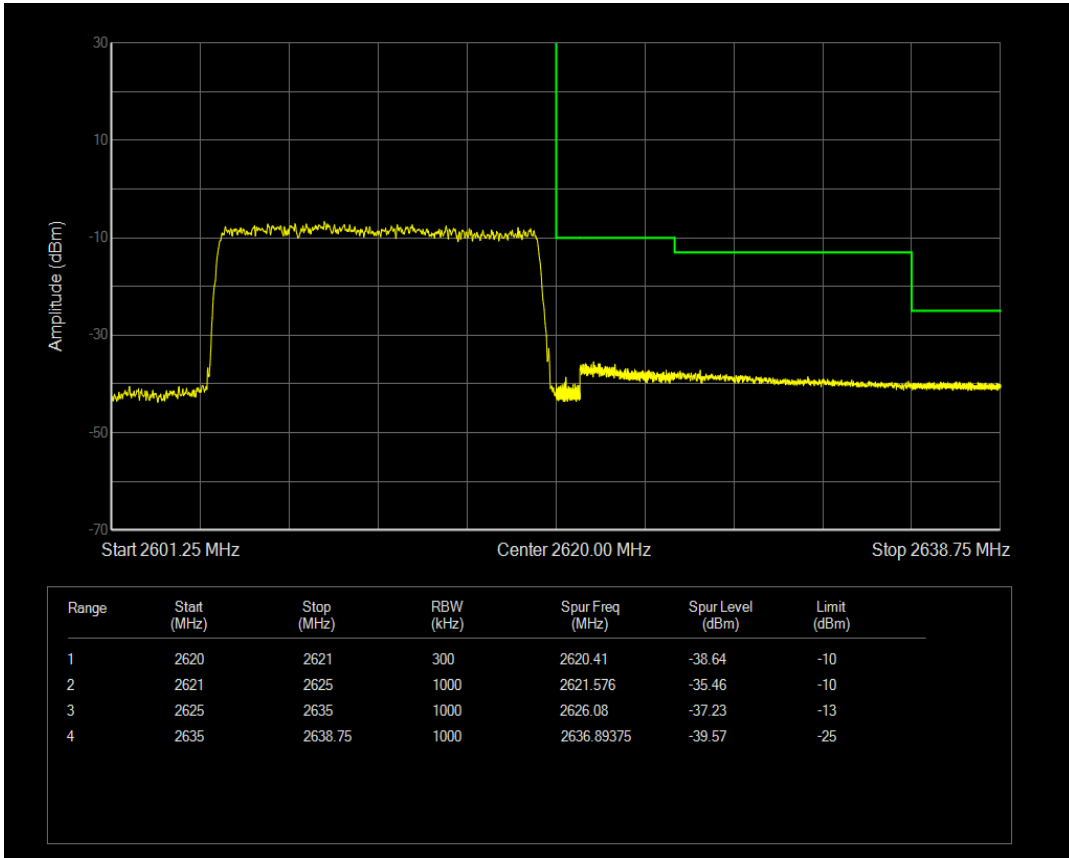

Band38 QPSK BW=15MHz Channel=38175 RB Size=1 Position=#0

Band38 QPSK BW=15MHz Channel=38175 RB Size=75 Position=#0

Band38 QAM16 BW=15MHz Channel=38175 RB Size=1 Position=#Max

Band38 QAM16 BW=15MHz Channel=38175 RB Size=1 Position=#0

Band38 QPSK BW=20MHz Channel=37850 RB Size=1 Position=#0

Band38 QAM16 BW=15MHz Channel=38175 RB Size=75 Position=#0

Band38 QPSK BW=20MHz Channel=37850 RB Size=1 Position=#Max

Band38 QAM16 BW=20MHz Channel=37850 RB Size=1 Position=#0