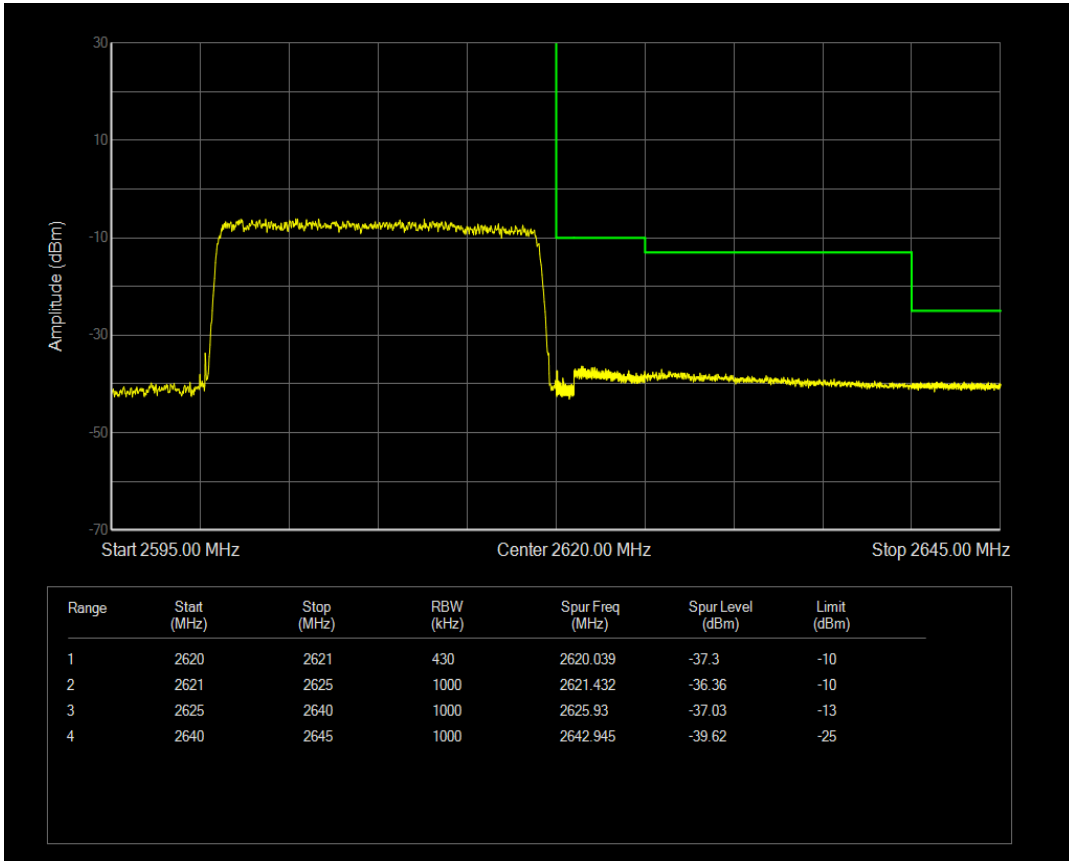

Band38 QPSK BW=20MHz Channel=38150 RB Size=100 Position=#0

Band38 QPSK BW=5MHz Channel=37775 RB Size=25 Position=#0