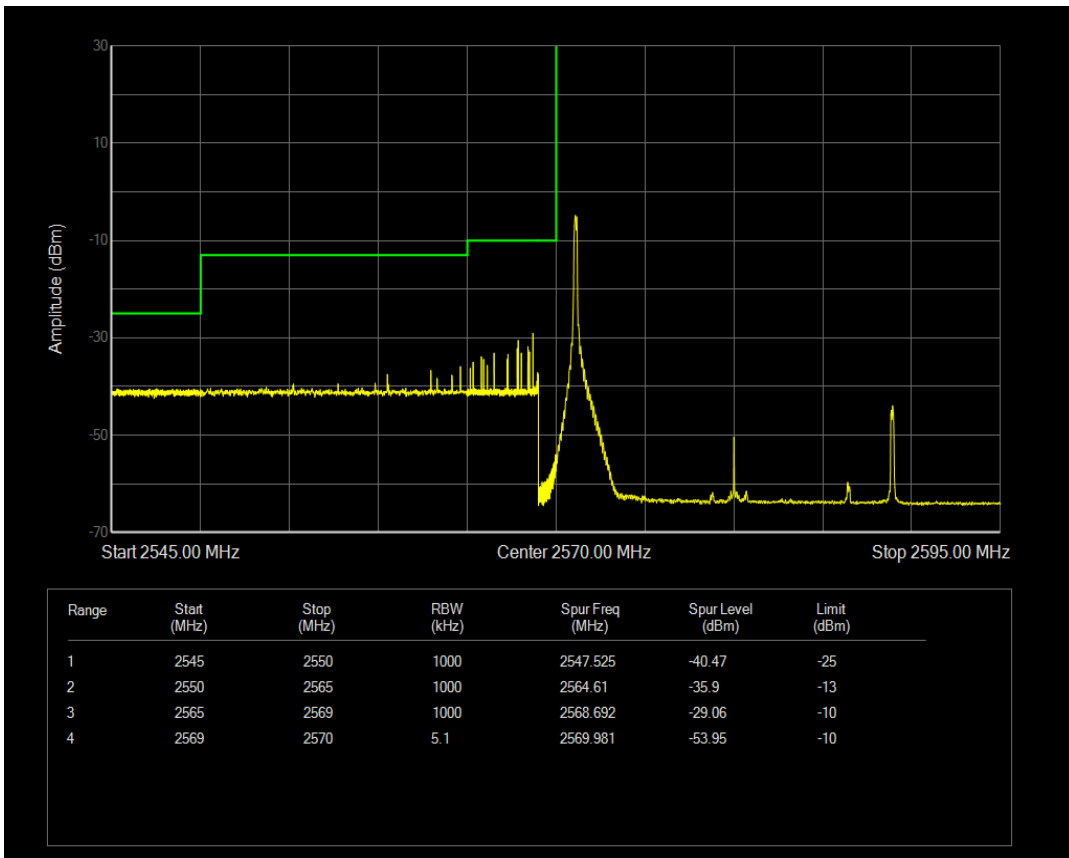

Band38 QPSK BW=20MHz Channel=37850 RB Size=1 Position=#0

Band38 QAM16 BW=15MHz Channel=38175 RB Size=75 Position=#0