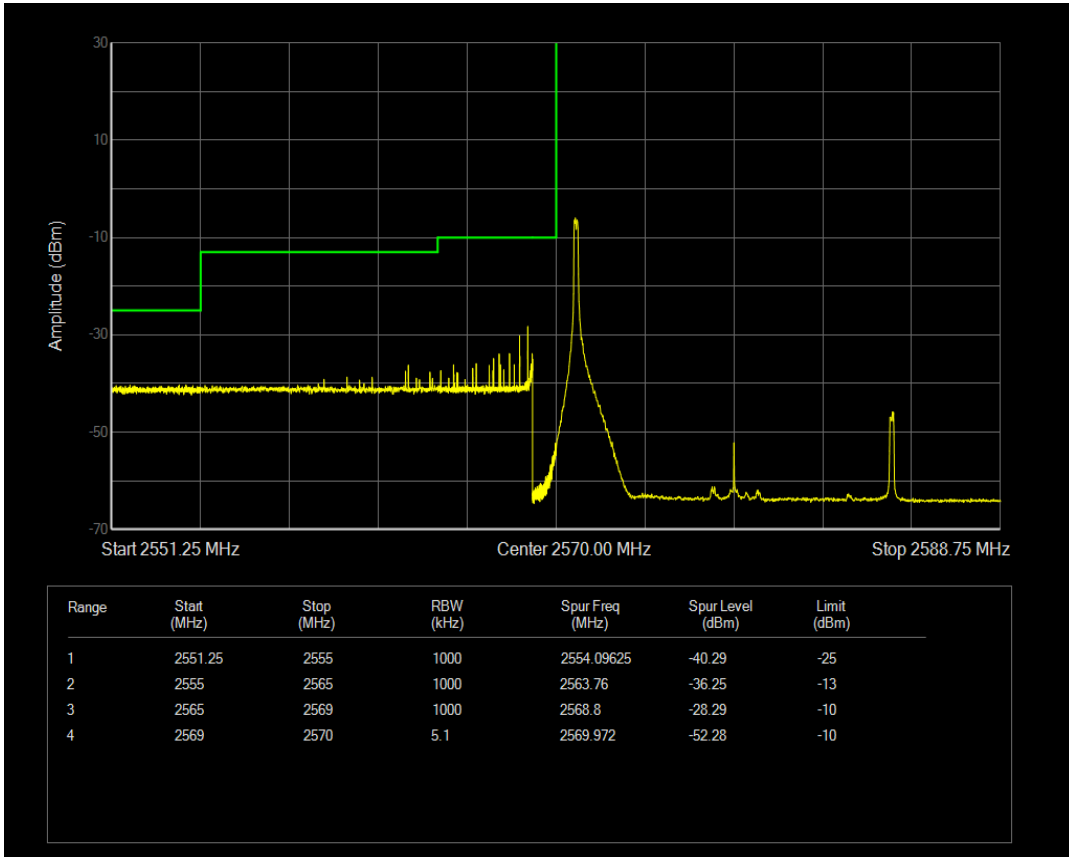

Band38 QAM16 BW=15MHz Channel=37825 RB Size=1 Position=#0

Band38 QAM16 BW=15MHz Channel=37825 RB Size=1 Position=#Max