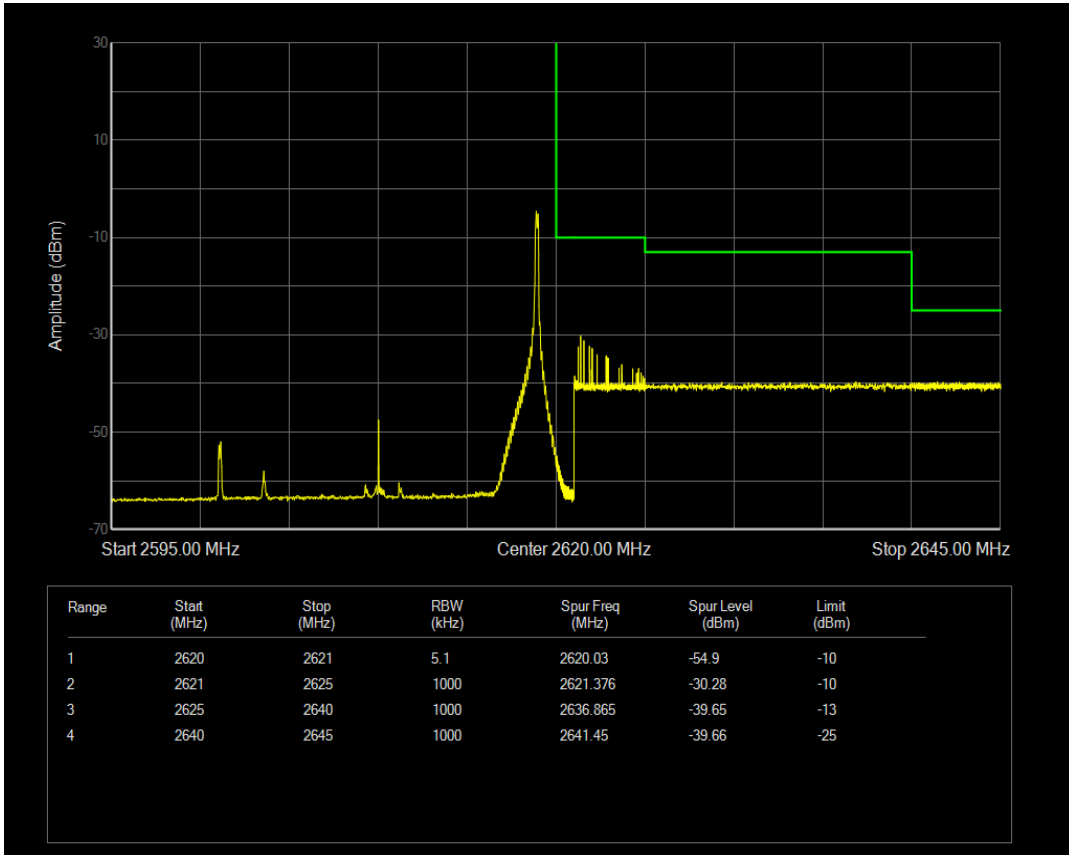

Band38 QPSK BW=20MHz Channel=38150 RB Size=1 Position=#Max

Band38 QPSK BW=20MHz Channel=38150 RB Size=1 Position=#0