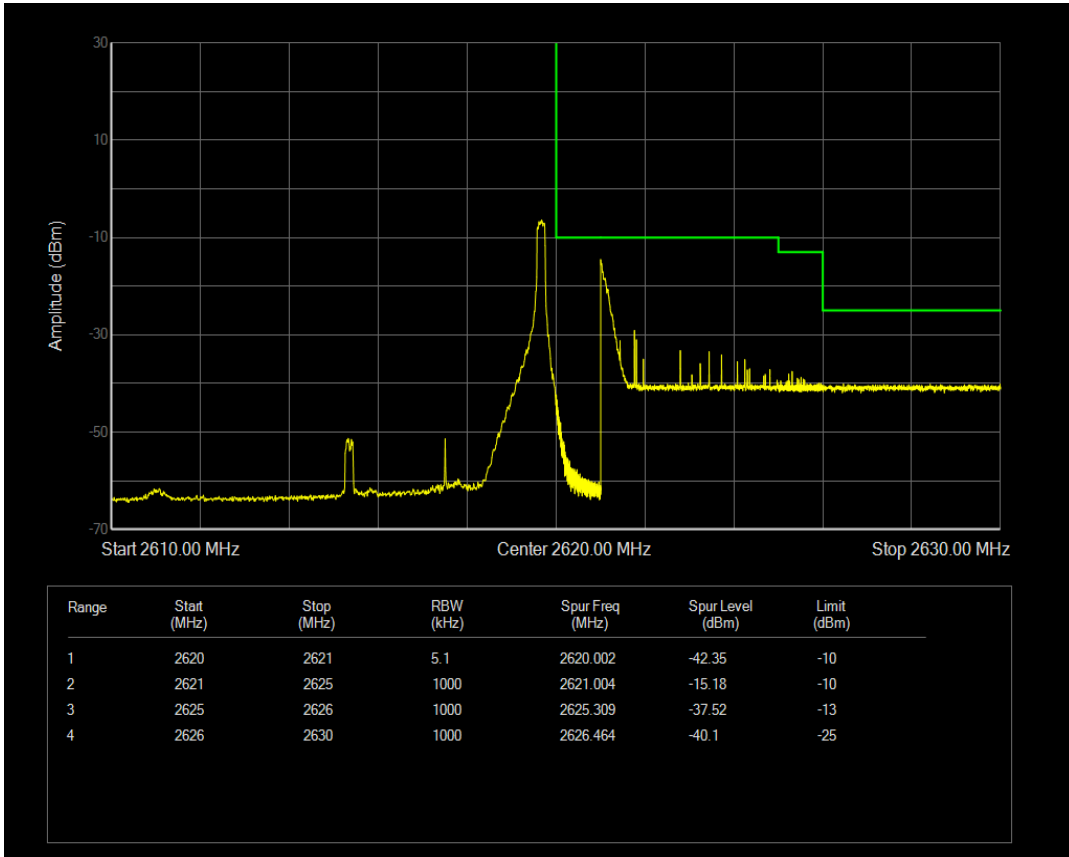

Band38 QAM16 BW=5MHz Channel=38225 RB Size=1 Position=#Max

Band38 QAM16 BW=5MHz Channel=38225 RB Size=1 Position=#0