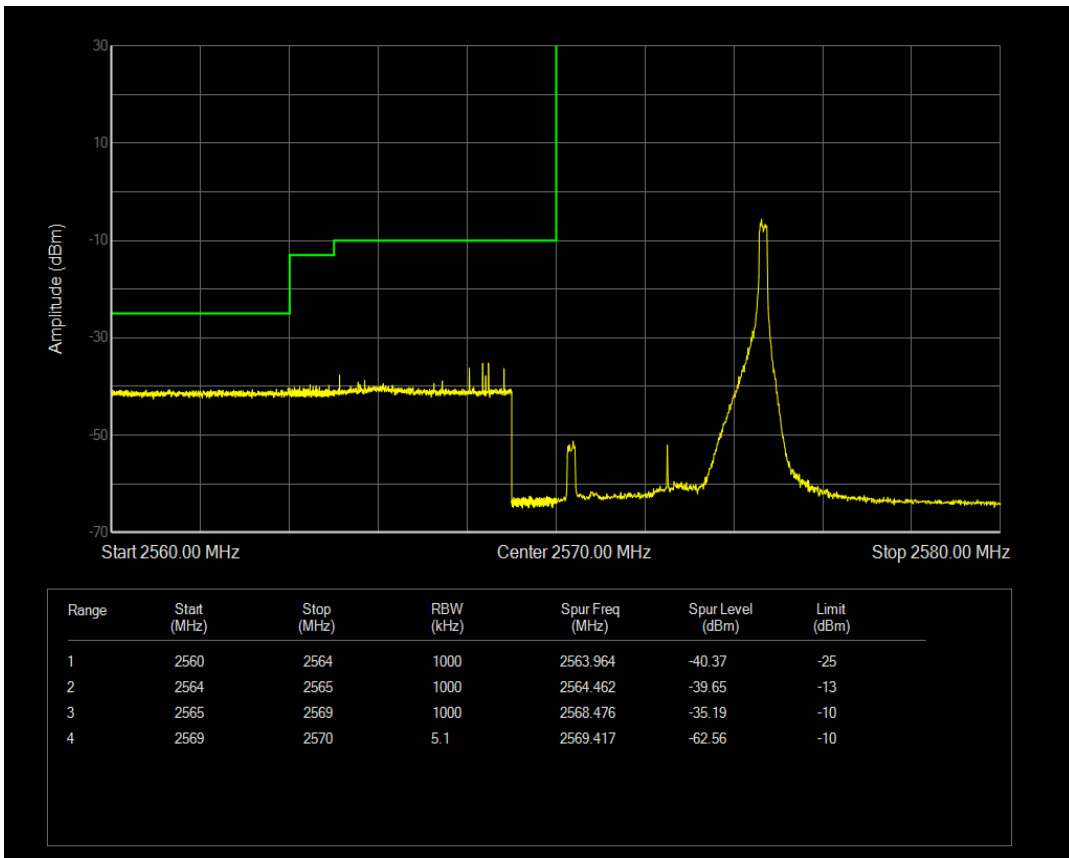

Band38 QAM16 BW=5MHz Channel=37775 RB Size=1 Position=#Max

Band38 QAM16 BW=5MHz Channel=38225 RB Size=1 Position=#Max