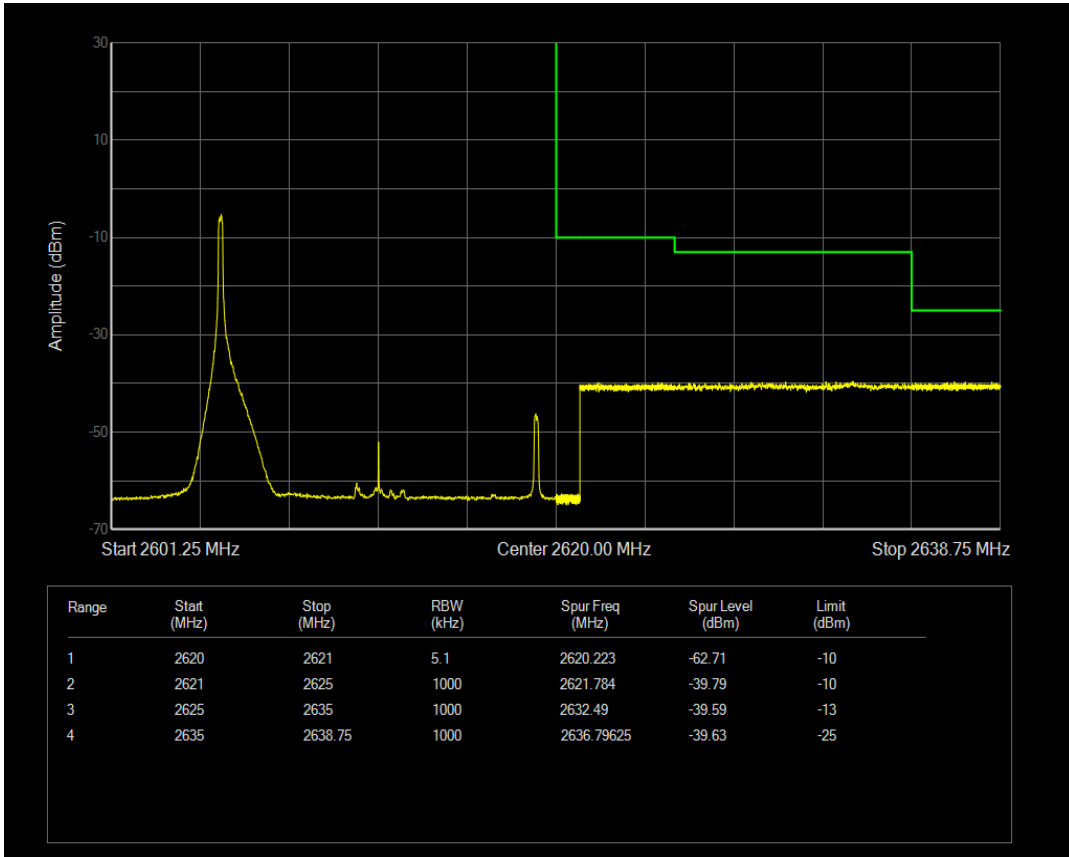

Band38 QPSK BW=15MHz Channel=38175 RB Size=1 Position=#0

Band38 QPSK BW=15MHz Channel=37825 RB Size=75 Position=#0