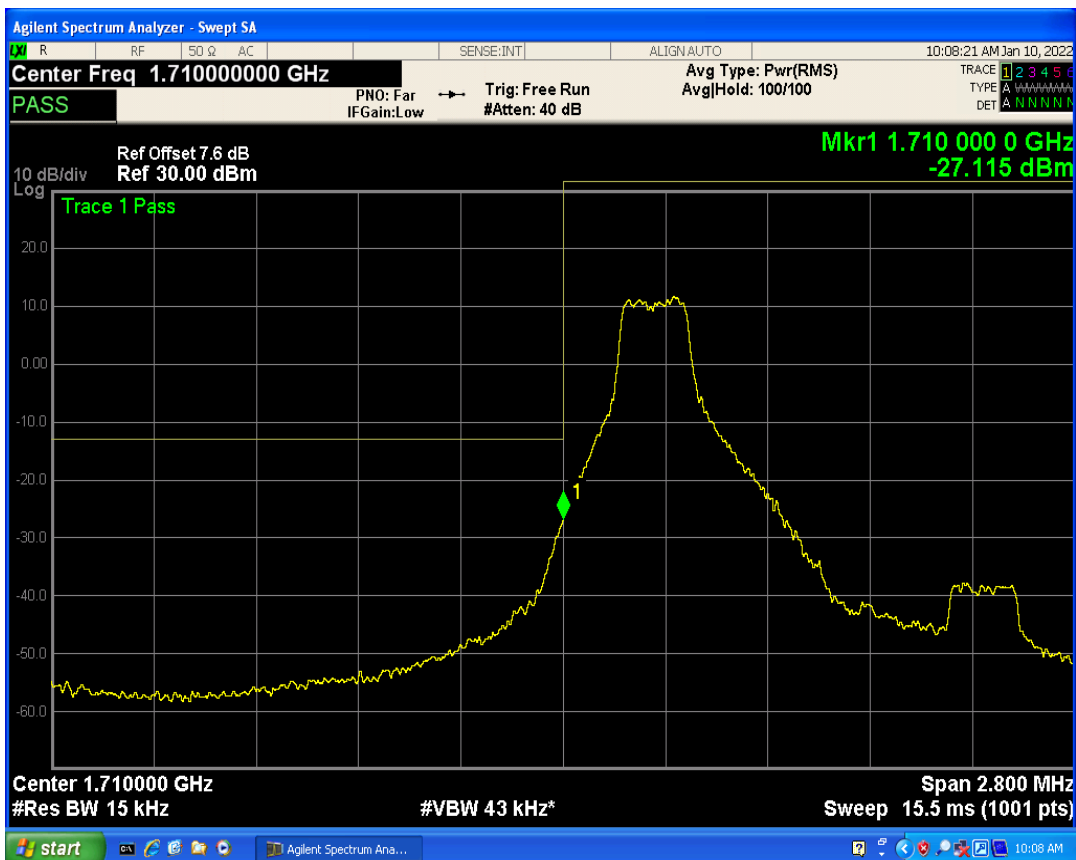

Band4 QAM16 BW=1.4MHz Channel=19957 RB Size=1 Position=#0

Band4 QAM16 BW=1.4MHz Channel=19957 RB Size=1 Position=#Max