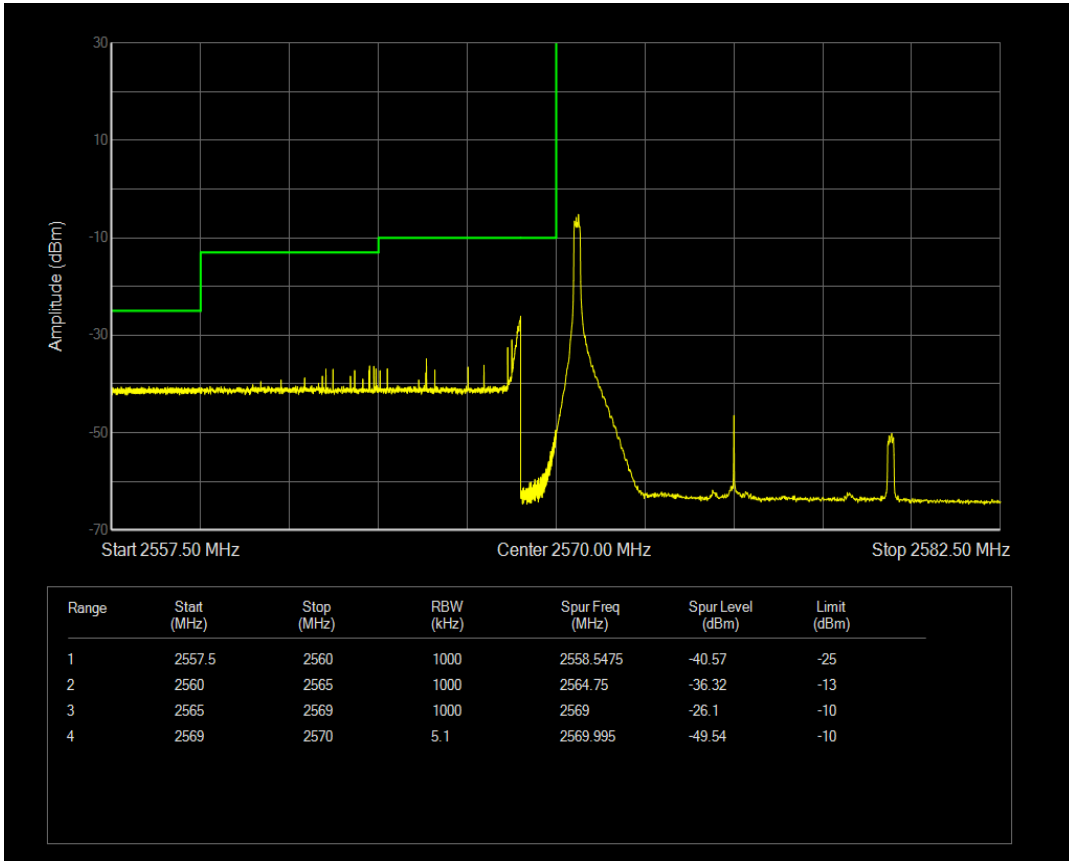

Band38 QAM16 BW=5MHz Channel=38225 RB Size=25 Position=#0

Band38 QPSK BW=10MHz Channel=37800 RB Size=1 Position=#Max

Band38 QPSK BW=10MHz Channel=37800 RB Size=1 Position=#0

Band38 QAM16 BW=10MHz Channel=37800 RB Size=1 Position=#0

Band38 QPSK BW=10MHz Channel=37800 RB Size=50 Position=#0

Band38 QAM16 BW=10MHz Channel=37800 RB Size=1 Position=#Max

Band38 QAM16 BW=10MHz Channel=37800 RB Size=50 Position=#0

Band38 QPSK BW=10MHz Channel=38200 RB Size=1 Position=#0