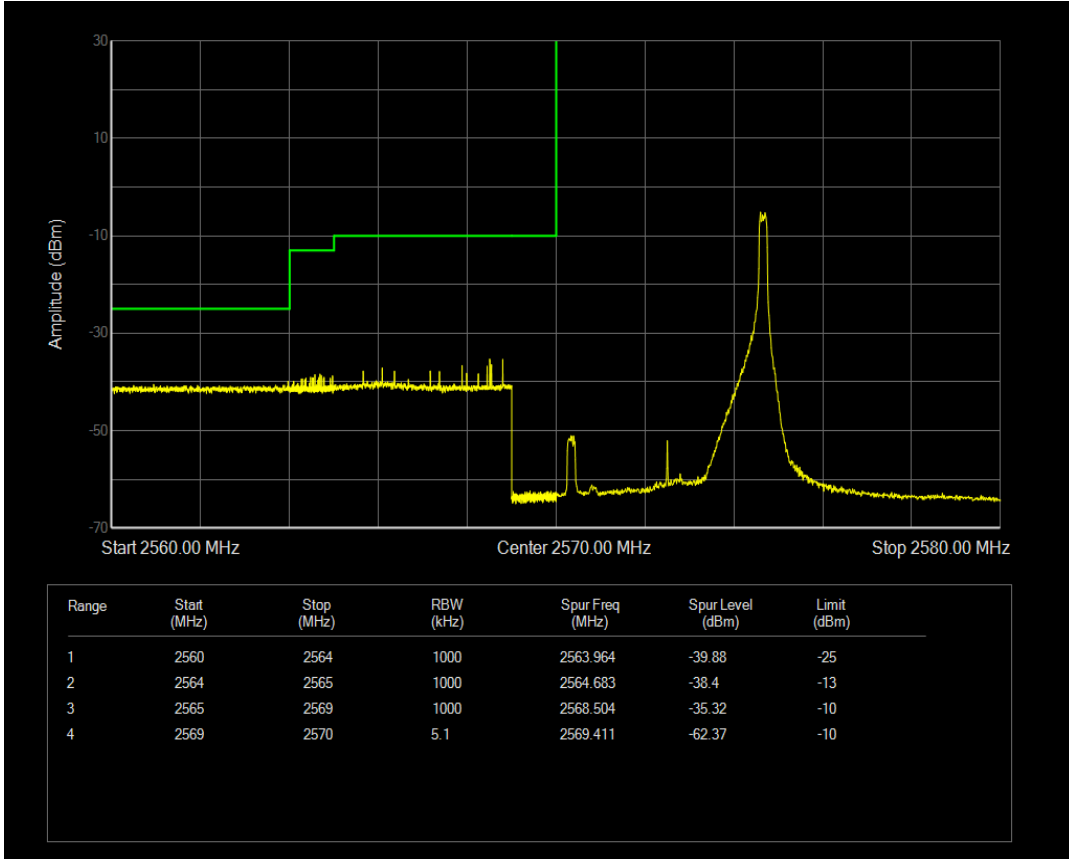

Band38 QPSK BW=10MHz Channel=37800 RB Size=1 Position=#Max

Band38 QPSK BW=10MHz Channel=37800 RB Size=1 Position=#0

Band38 QAM16 BW=5MHz Channel=38225 RB Size=25 Position=#0

Band38 QPSK BW=5MHz Channel=37775 RB Size=1 Position=#Max