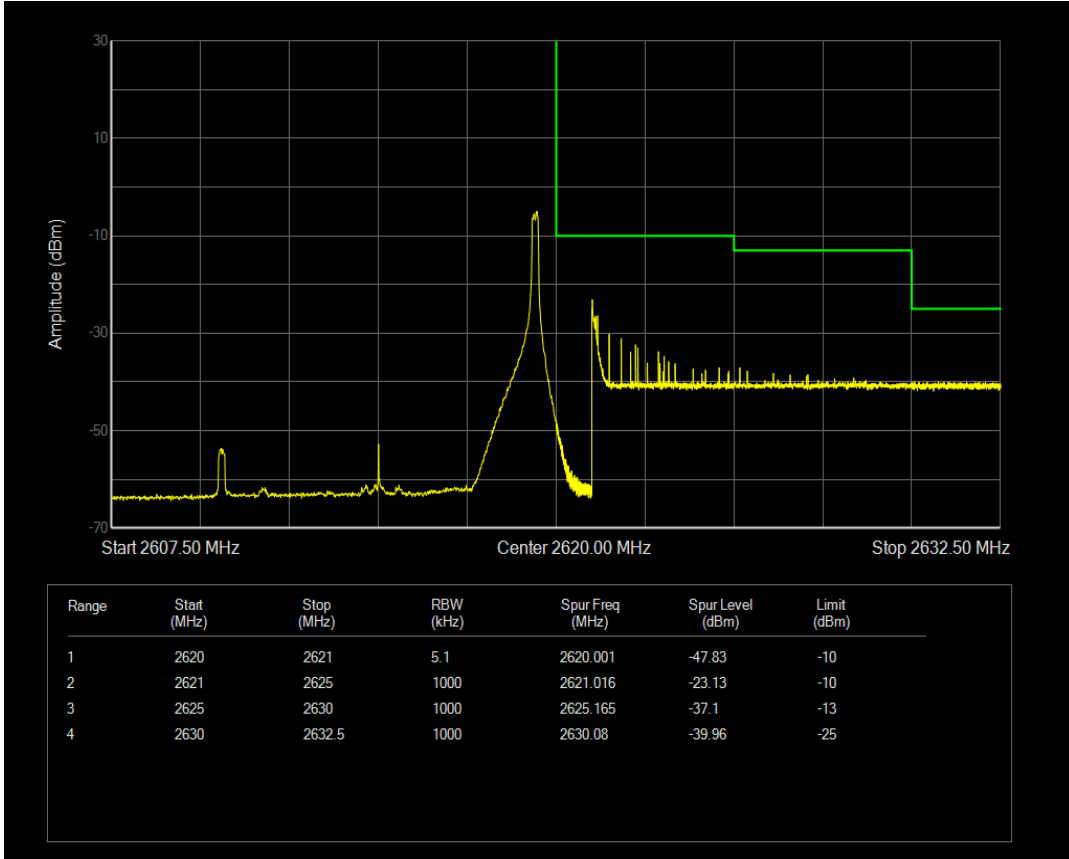

Band38 QPSK BW=10MHz Channel=38200 RB Size=1 Position=#Max

Band38 QPSK BW=10MHz Channel=38200 RB Size=1 Position=#0