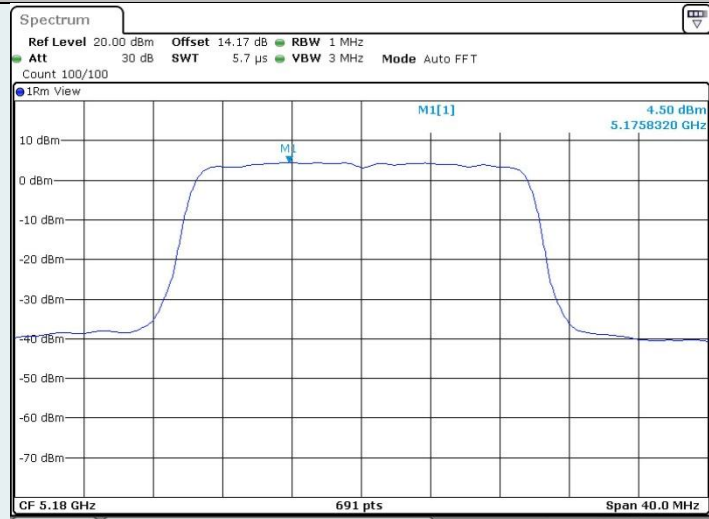

802.11ax HE20 MIMO_Ant1_5180MHz

Date: 5.MAY.2023 15:59:20