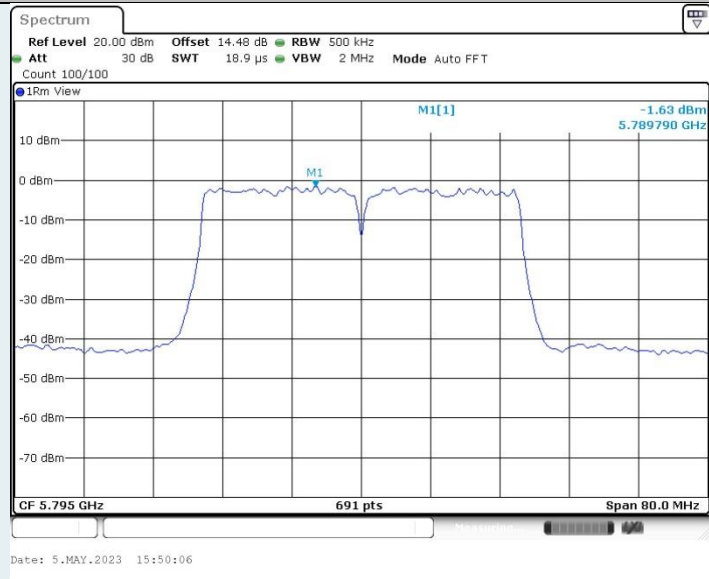

802.11ac VHT40 MIMO_Ant1_5795MHz