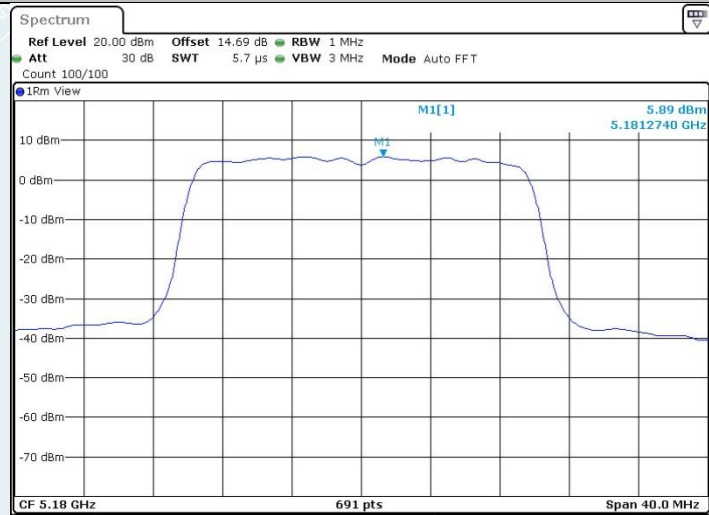

802.11ax HE20 MIMO_Ant2_5180MHz

Date: 5.MAY.2023 15:59:33