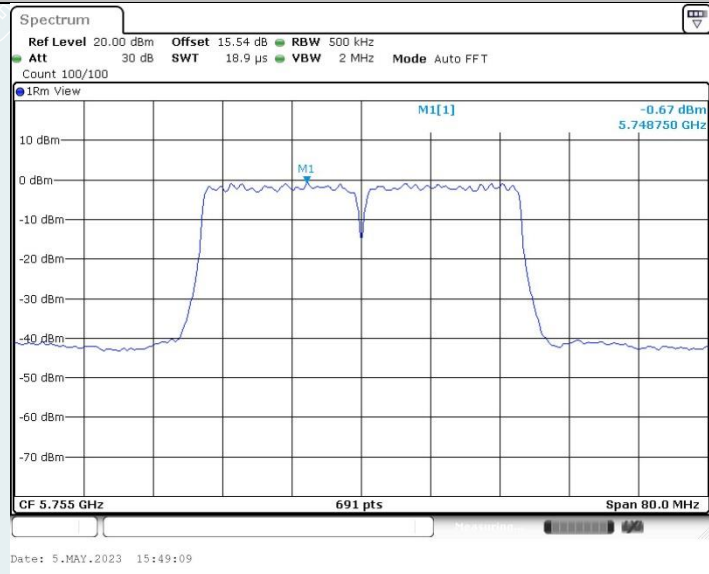

802.11ac VHT40 MIMO_Ant2_5755MHz