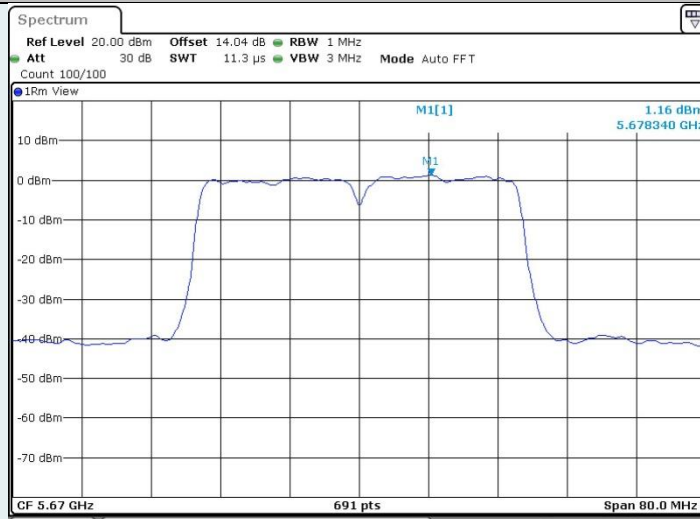

802.11ac VHT40 MIMO_Ant1_5670MHz

Date: 5.MAY.2023 15:47:50