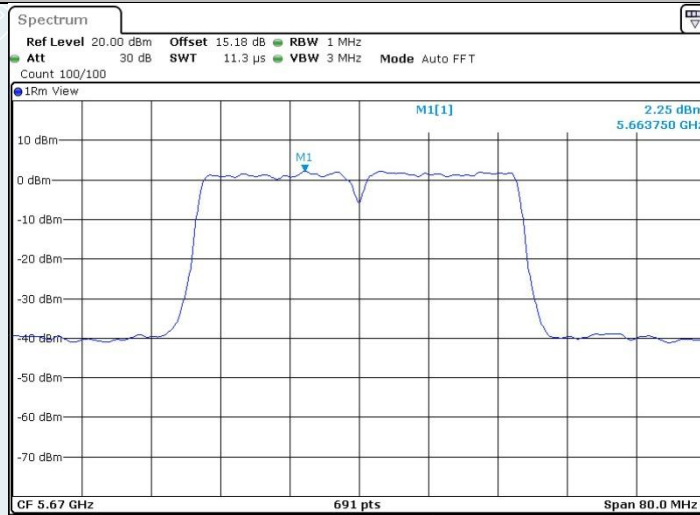

802.11ac VHT40 MIMO_Ant2_5670MHz

Date: 5.MAY.2023 15:48:02