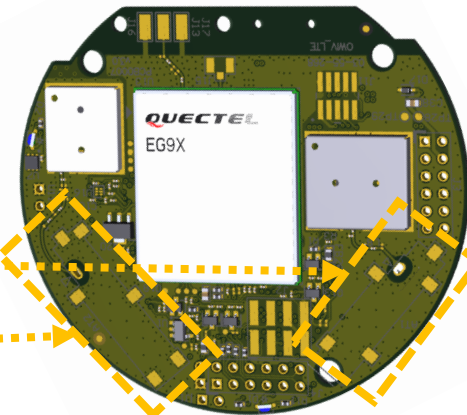

Owlet IV – DataLift Power Board

Schröder
Experts in lightability™

Owlet IV – DataLift Power Board

Owlet IV – DataLift LTE Board

Schröder
Experts in lightability™

GPS Receiver

2.4 GHz MESH Transmitter

Quectel pre-certified
LTE module

TOP

Owlet IV – DataLift LTE Board

BOTTOM

Owlet IV – DataLift GoldCap Board

TOP

Owlet IV – DataLift GoldCap Board

Schröder
Experts in lightability™

BOTTOM