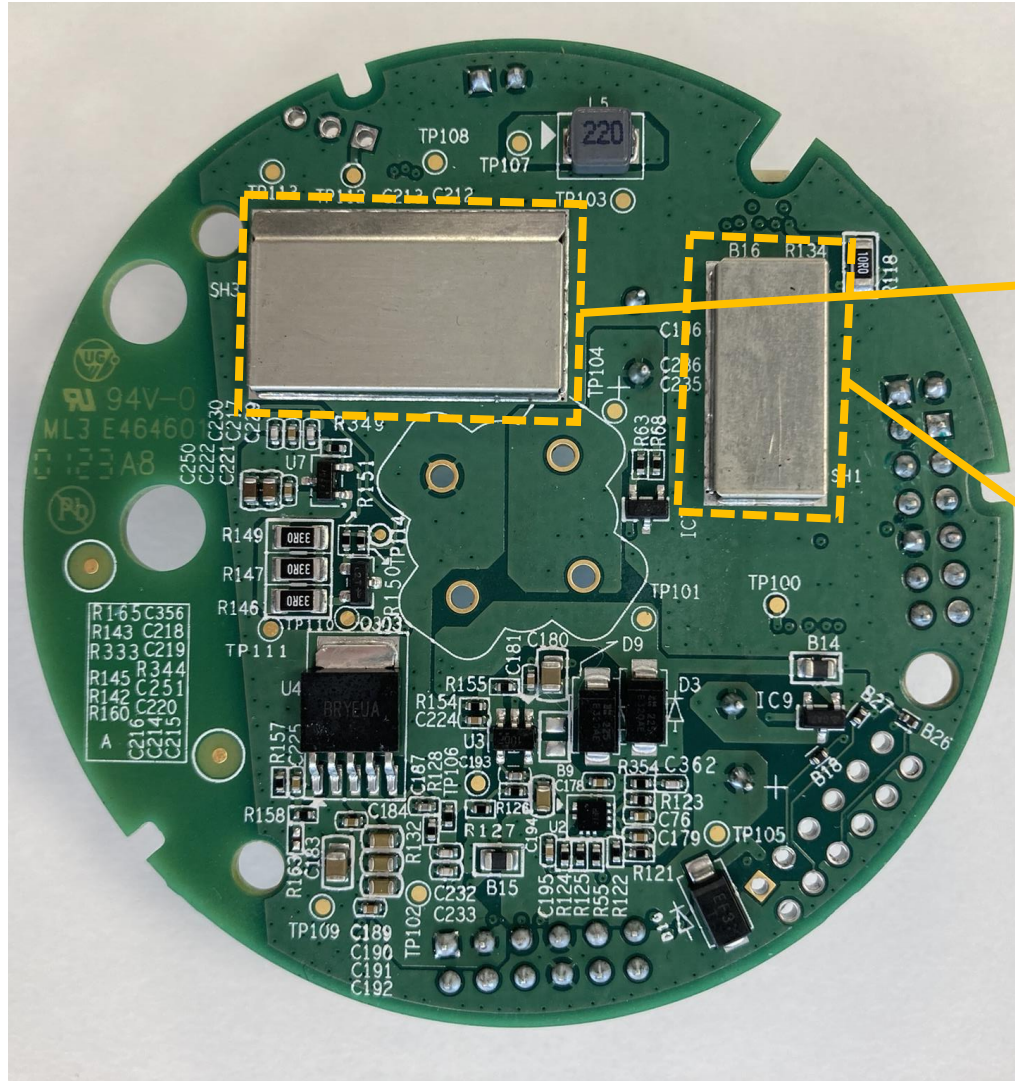

Owlet IV – DataLift Power Board

Schröder
Experts in lightability™

Owlet IV – DataLift Power Board

Owlet IV – DataLift LTE Board

Schröder
Experts in lightability™

GPS Receiver

2.4 GHz MESH Transmitter

Quectel pre-certified
LTE module

TOP

Owlet IV – DataLift LTE Board

BOTTOM

Owlet IV – DataLift GoldCap Board

TOP

Owlet IV – DataLift GoldCap Board

Schröder
Experts in lightability™

BOTTOM