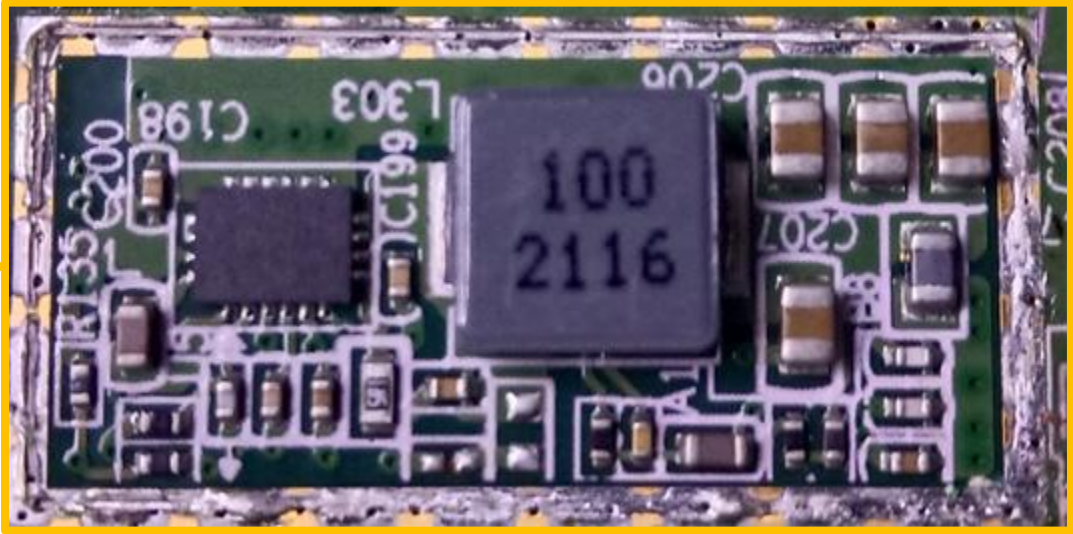

Owlet IV – DataLift Power Board

Schröder
Experts in lightability™

Owlet IV – DataLift Power Board

Owlet IV – DataLift LTE Board

Schröder
Experts in lightability™

GPS Receiver

2.4 GHz MESH Transmitter

Quectel pre-certified
LTE module

TOP

Owlet IV – DataLift LTE Board

BOTTOM

Owlet IV – DataLift GoldCap Board

TOP

Owlet IV – DataLift GoldCap Board

Schröder
Experts in lightability™

BOTTOM