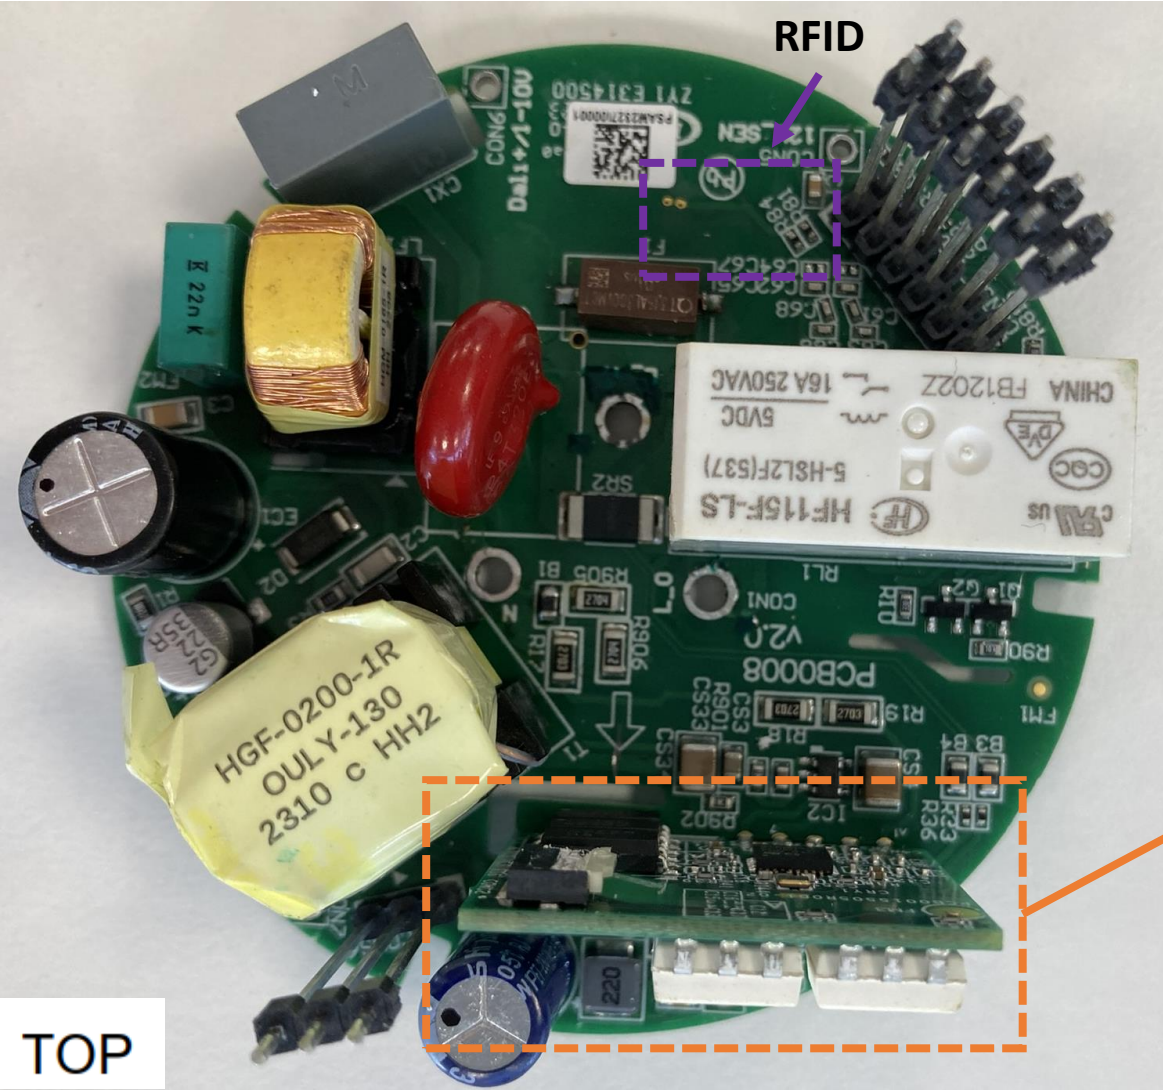

Owlet IV – DataLift Power Board

Schröder
Experts in lightability™

Owlet IV – DataLift Power Board

Owlet IV – DataLift LTE Board

Schröder
Experts in lightability™

GPS Receiver

2.4 GHz MESH Transmitter

Quectel pre-certified
LTE module

TOP

Owlet IV – DataLift LTE Board

BOTTOM

Owlet IV – DataLift GoldCap Board

TOP

Owlet IV – DataLift GoldCap Board

Schröder
Experts in lightability™

BOTTOM