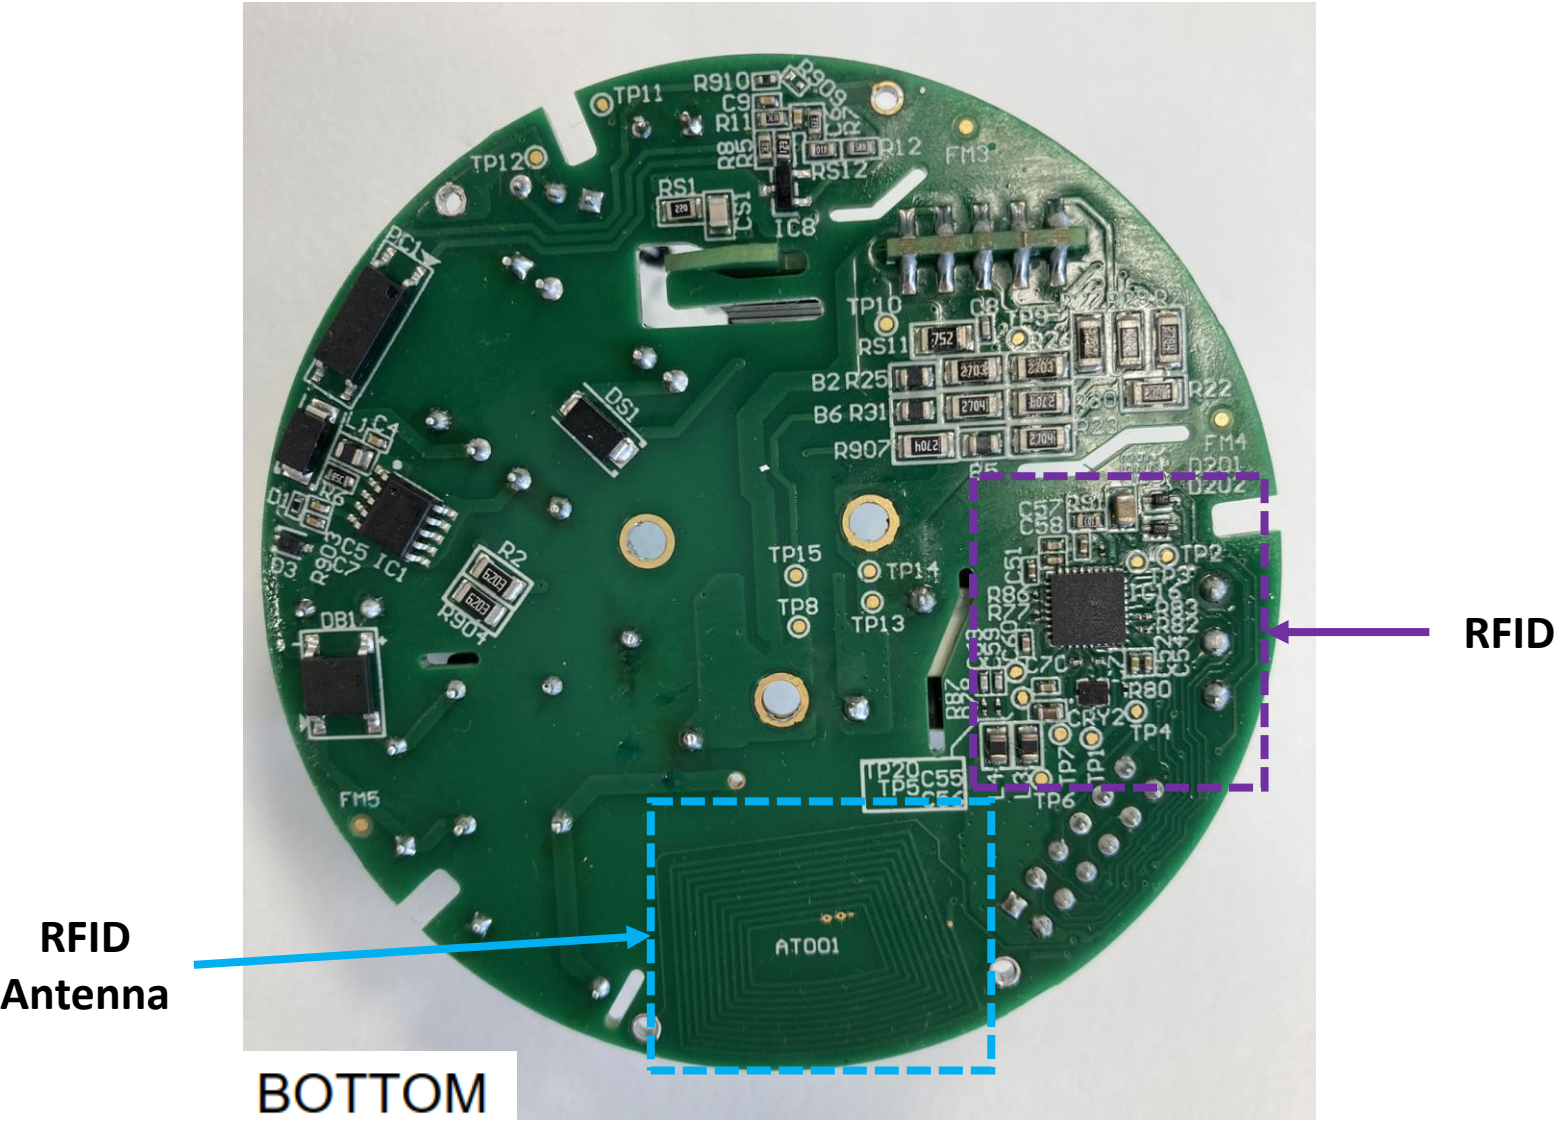

Owlet IV – DataLift Power Board

Schröder
Experts in lightability™

Owlet IV – DataLift Power Board

Owlet IV – DataLift LTE Board

Schröder
Experts in lightability™

GPS Receiver

2.4 GHz MESH Transmitter

Quectel pre-certified
LTE module

TOP

Owlet IV – DataLift LTE Board

BOTTOM

Owlet IV – DataLift GoldCap Board

TOP

Owlet IV – DataLift GoldCap Board

Schröder
Experts in lightability™

BOTTOM