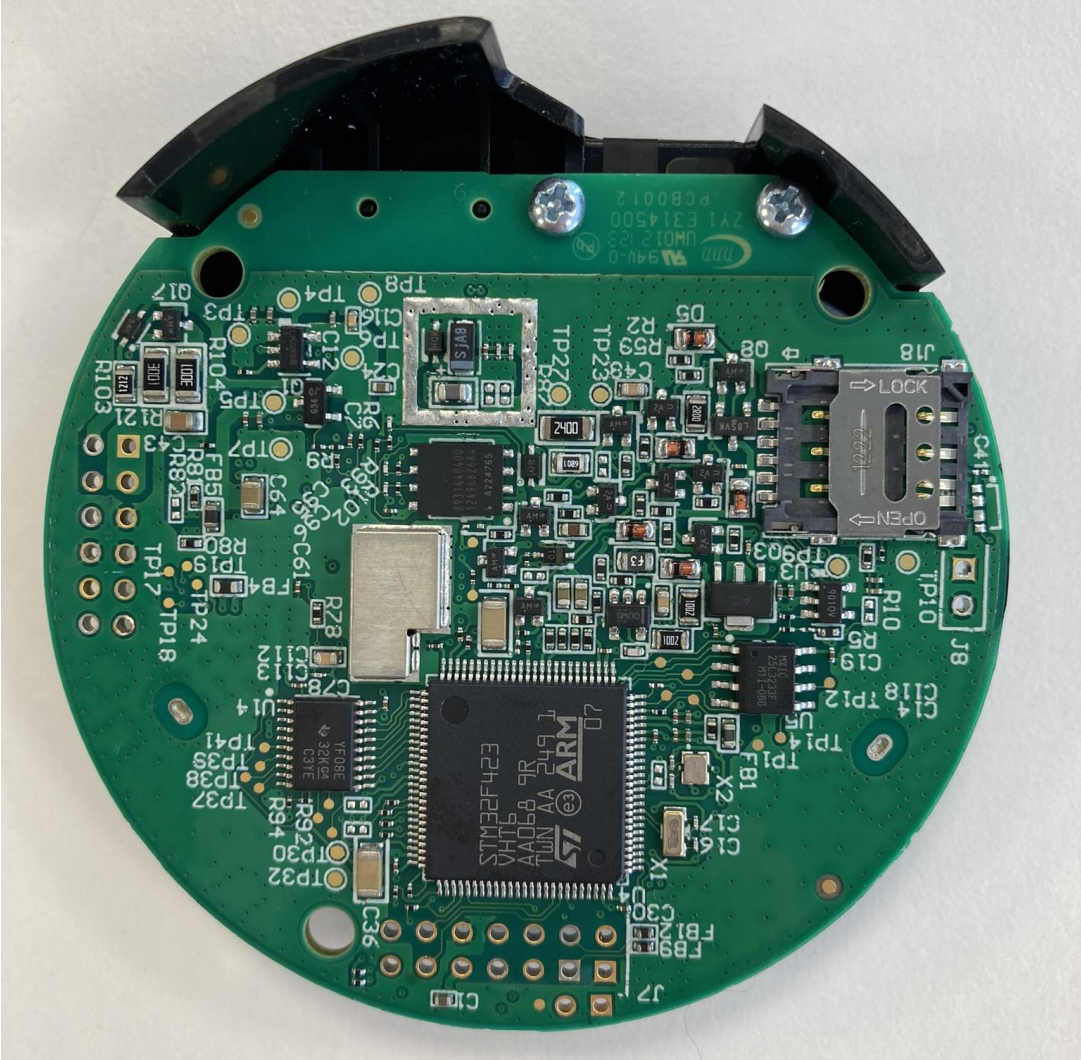

Owlet IV – DataLift Power Board

Schröder
Experts in lightability™

Owlet IV – DataLift Power Board

Owlet IV – DataLift LTE Board

Schröder
Experts in lightability™

GPS Receiver

2.4 GHz MESH Transmitter

Quectel pre-certified
LTE module

TOP

Owlet IV – DataLift LTE Board

BOTTOM

Owlet IV – DataLift GoldCap Board

TOP

Owlet IV – DataLift GoldCap Board

Schröder
Experts in lightability™

BOTTOM