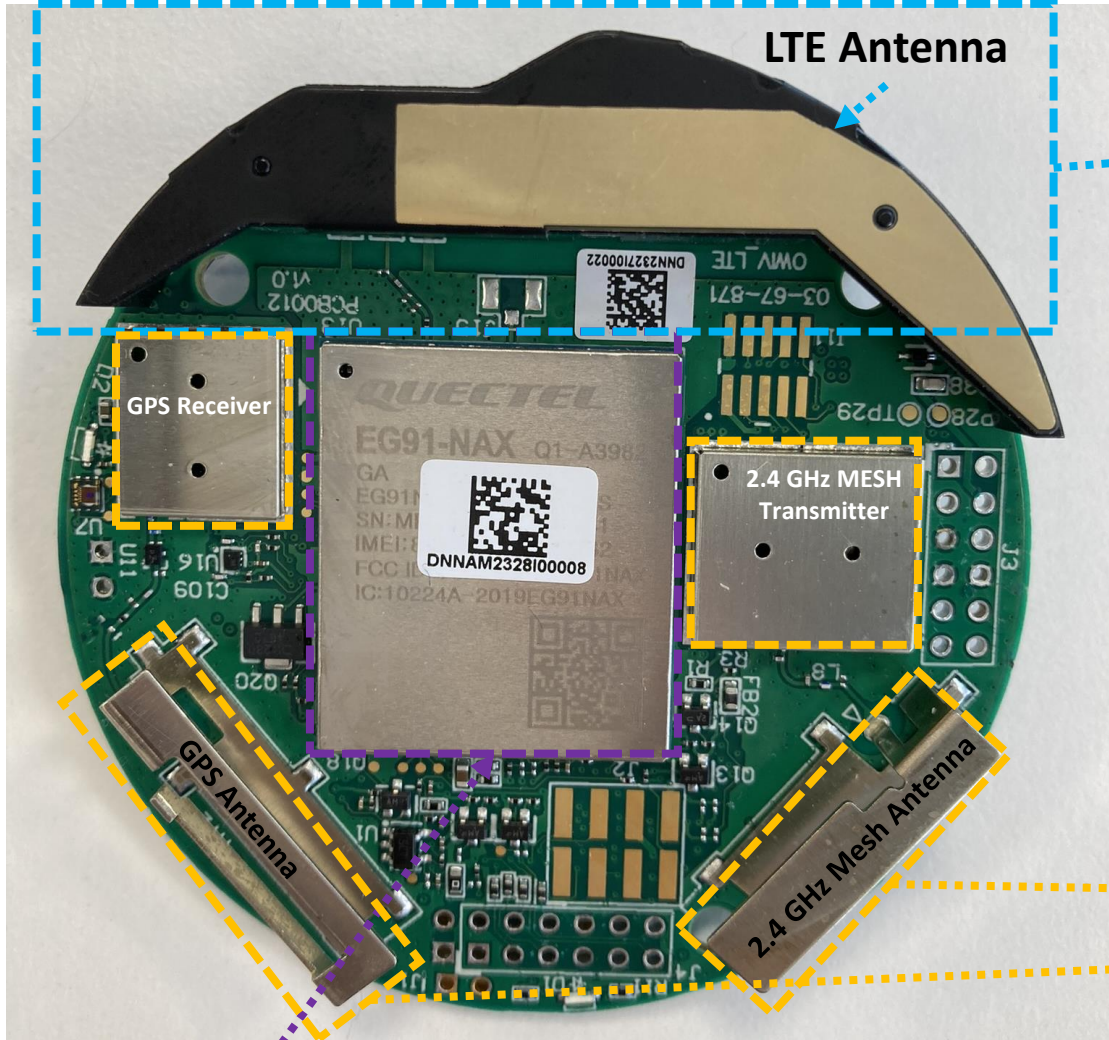

Owlet IV – DataLift Power Board

Schröder
Experts in lightability™

Owlet IV – DataLift Power Board

Owlet IV – DataLift LTE Board

Schröder
Experts in lightability™

GPS Receiver

2.4 GHz MESH Transmitter

Quectel pre-certified
LTE module

TOP

Owlet IV – DataLift LTE Board

BOTTOM

Owlet IV – DataLift GoldCap Board

TOP

Owlet IV – DataLift GoldCap Board

Schröder
Experts in lightability™

BOTTOM