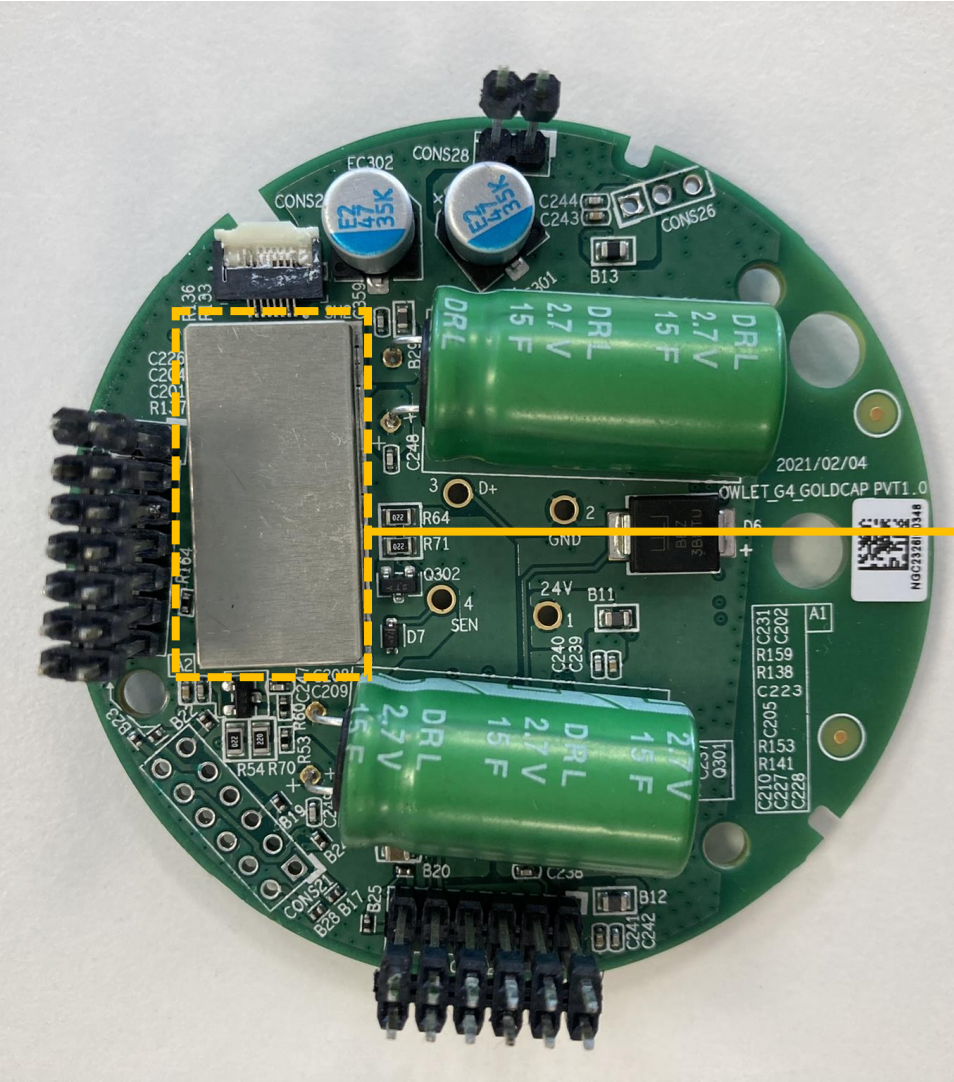

Owlet IV – DataLift Power Board

Schröder
Experts in lightability™

Owlet IV – DataLift Power Board

Owlet IV – DataLift LTE Board

Schröder
Experts in lightability™

GPS Receiver

2.4 GHz MESH Transmitter

Quectel pre-certified
LTE module

TOP

Owlet IV – DataLift LTE Board

BOTTOM

Owlet IV – DataLift GoldCap Board

TOP

Owlet IV – DataLift GoldCap Board

Schröder
Experts in lightability™

BOTTOM