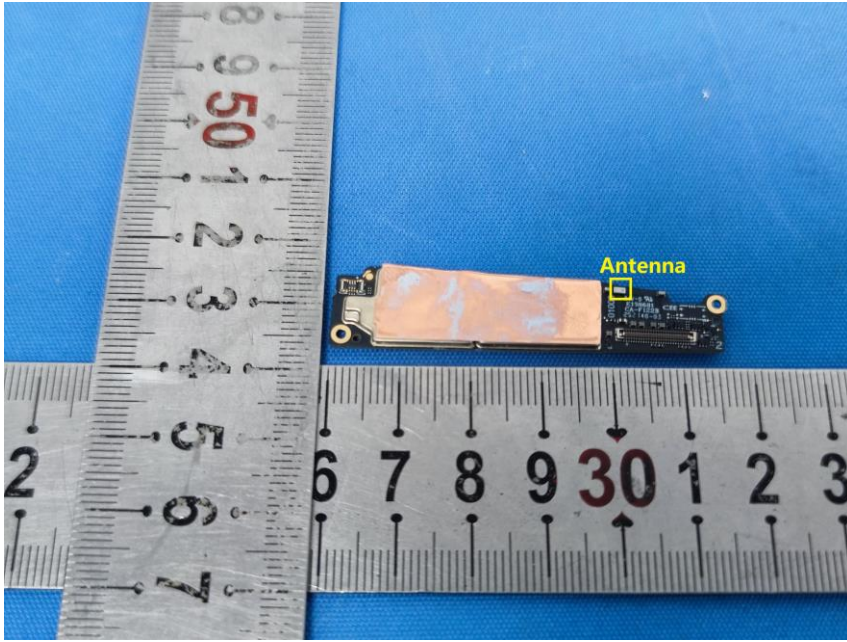

Internal Photos for KSCR2505001155AT

Test Model No.: RV101, RV203

EUT Constructional Details (EUT Photos)

RV101:

RV203: