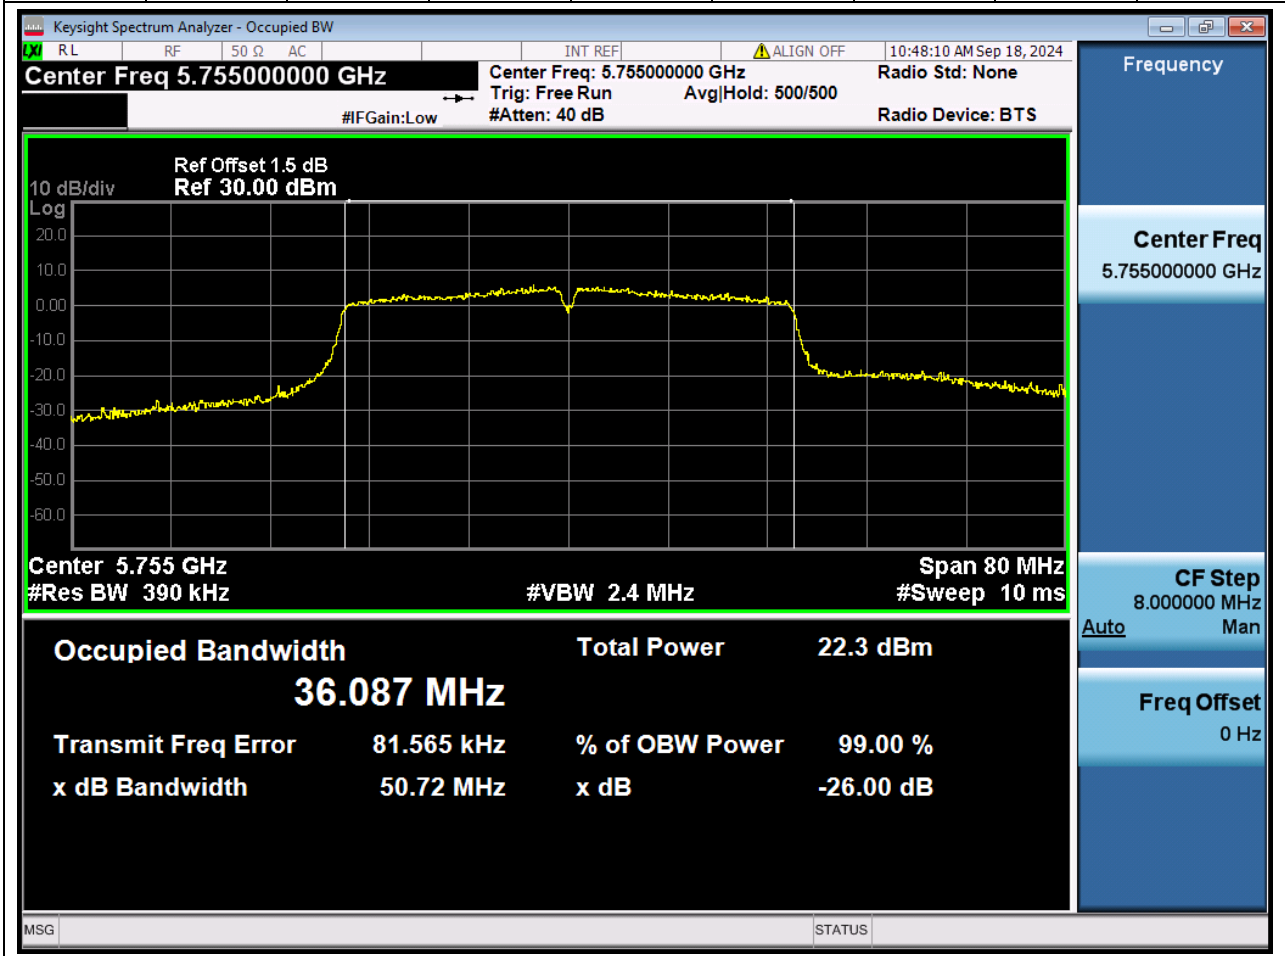

32. 802.11n_40M_U-NII-3_L

32.1 A.2.2-99% Bandwidth(NTNV)

Center Frequency (MHz)	OBW Power (%)	RBW (MHz)	Detector	Limit (MHz)	OBW (MHz)	Verdict
5755	99	0.39	Peak	0	36.086965	Unknow