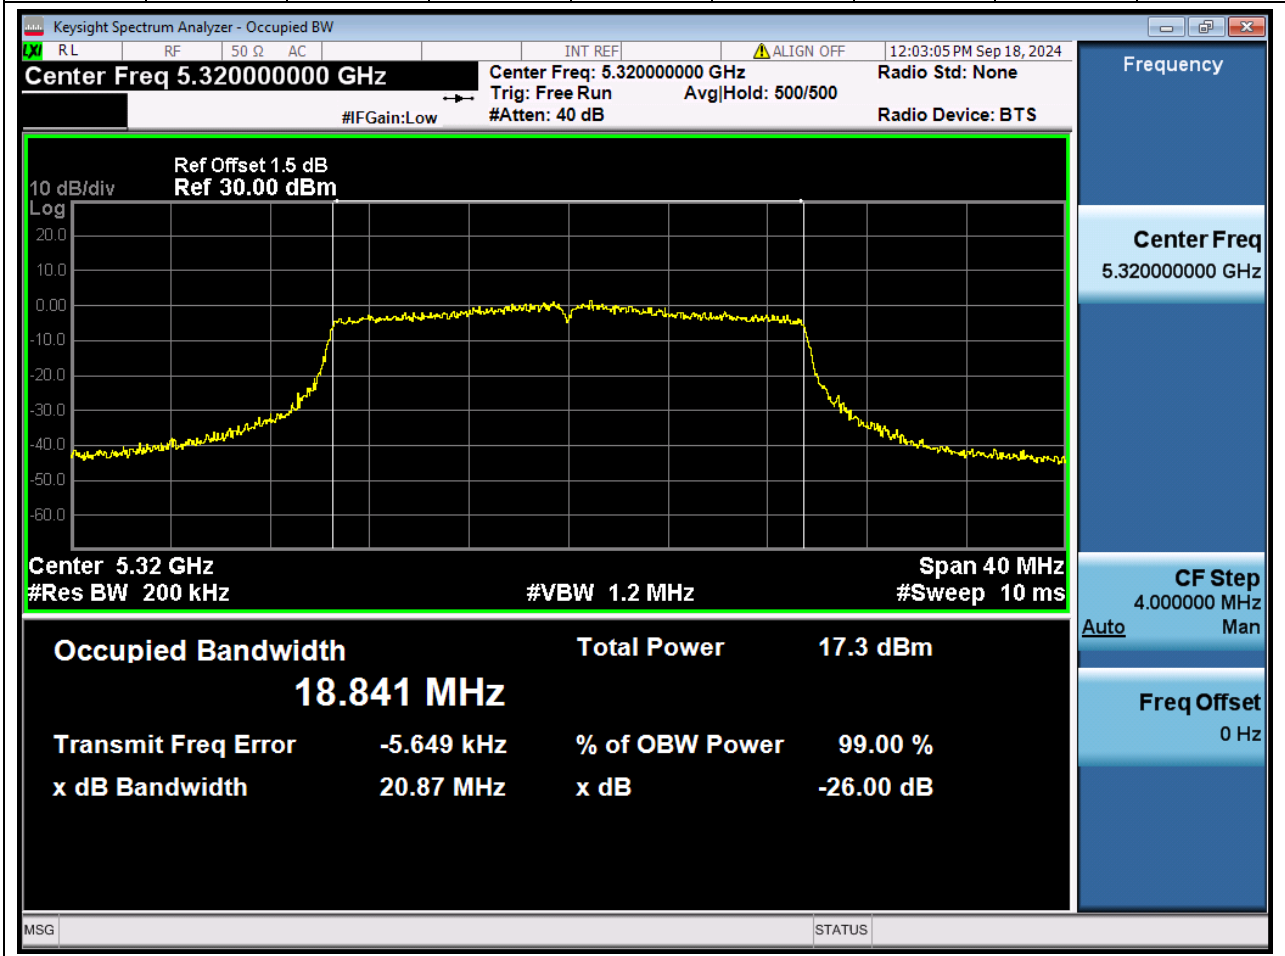

67. 802.11ax_20M_U-NII-2A_H_ANT1

67.1 A.2.2-99% Bandwidth(NTNV)

Center Frequency (MHz)	OBW Power (%)	RBW (MHz)	Detector	Limit (MHz)	OBW (MHz)	Verdict
5320	99	0.2	Peak	0	18.840975	Unknow