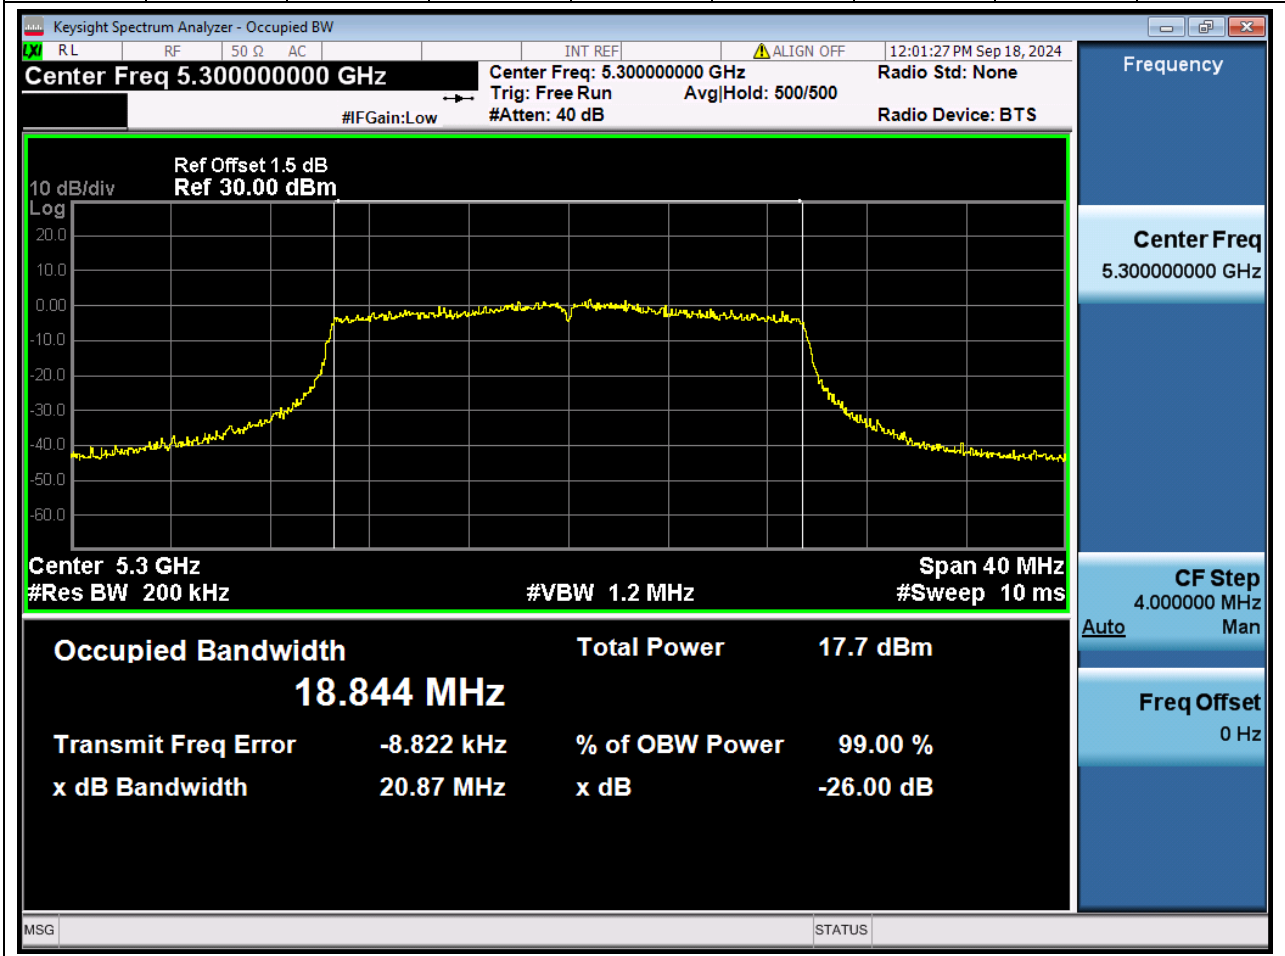

66. 802.11ax_20M_U-NII-2A_M_ANT1

66.1 A.2.2-99% Bandwidth(NTNV)

Center Frequency (MHz)	OBW Power (%)	RBW (MHz)	Detector	Limit (MHz)	OBW (MHz)	Verdict
5300	99	0.2	Peak	0	18.843906	Unknow