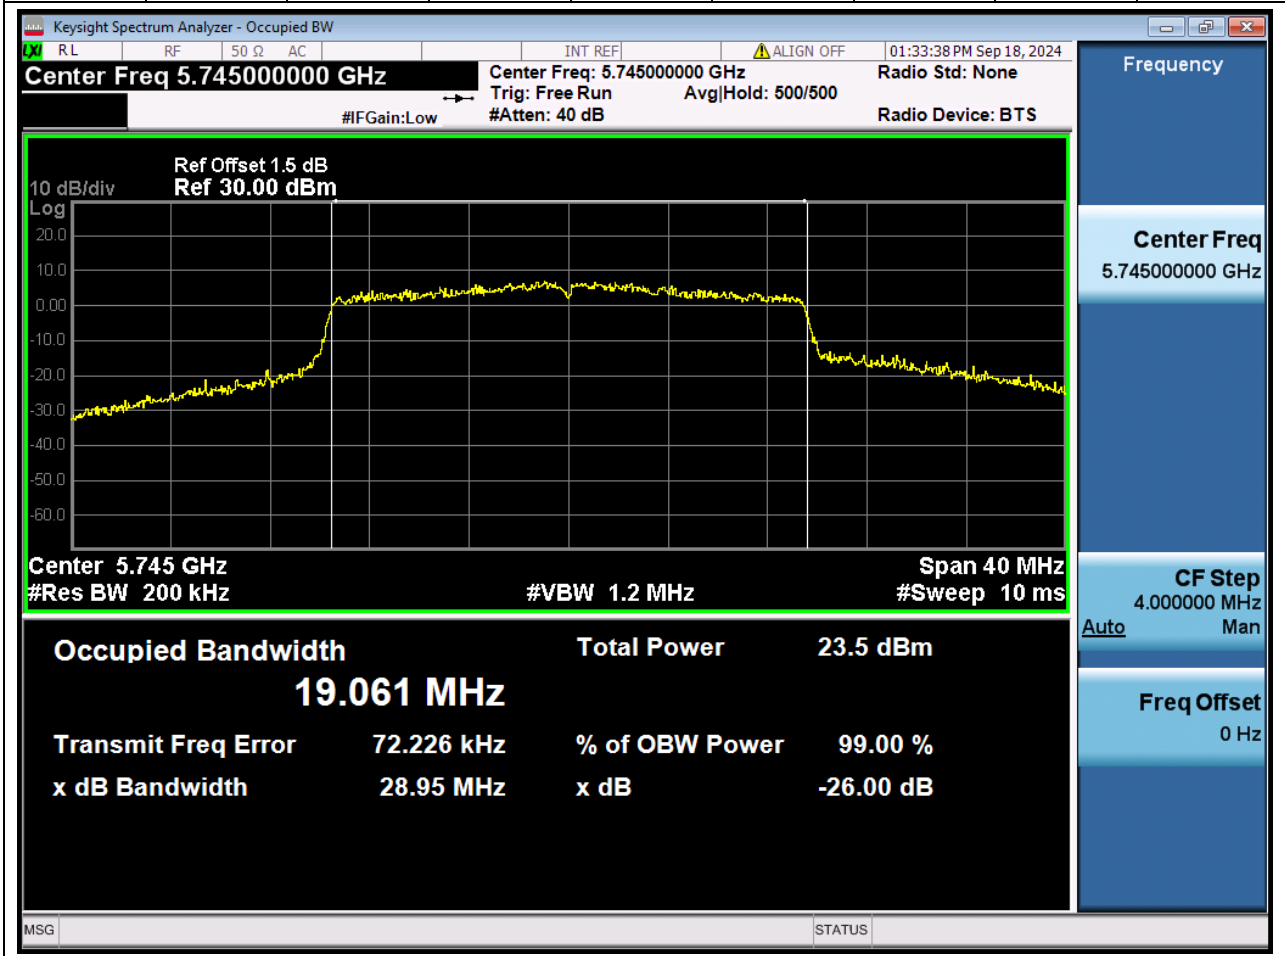

71. 802.11ax_20M_U-NII-3_L

71.1 A.2.2-99% Bandwidth(NTNV)

Center Frequency (MHz)	OBW Power (%)	RBW (MHz)	Detector	Limit (MHz)	OBW (MHz)	Verdict
5745	99	0.2	Peak	0	19.060672	Unknow