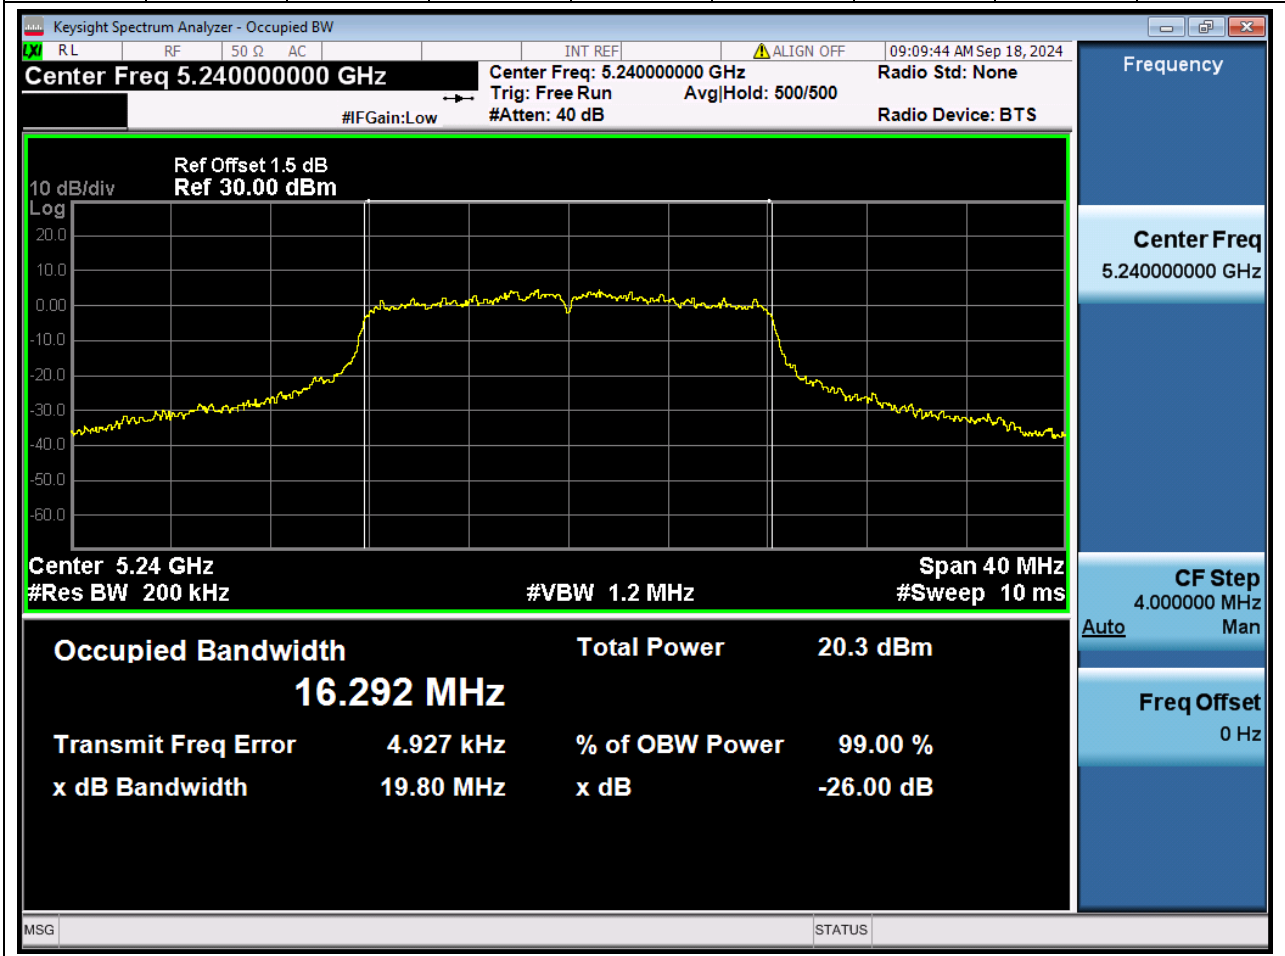

3. 802.11a_20M_U-NII-1_H_ANT1

3.1 A.2.2-99% Bandwidth(NTNV)

Center Frequency (MHz)	OBW Power (%)	RBW (MHz)	Detector	Limit (MHz)	OBW (MHz)	Verdict
5240	99	0.2	Peak	0	16.292295	Unknow