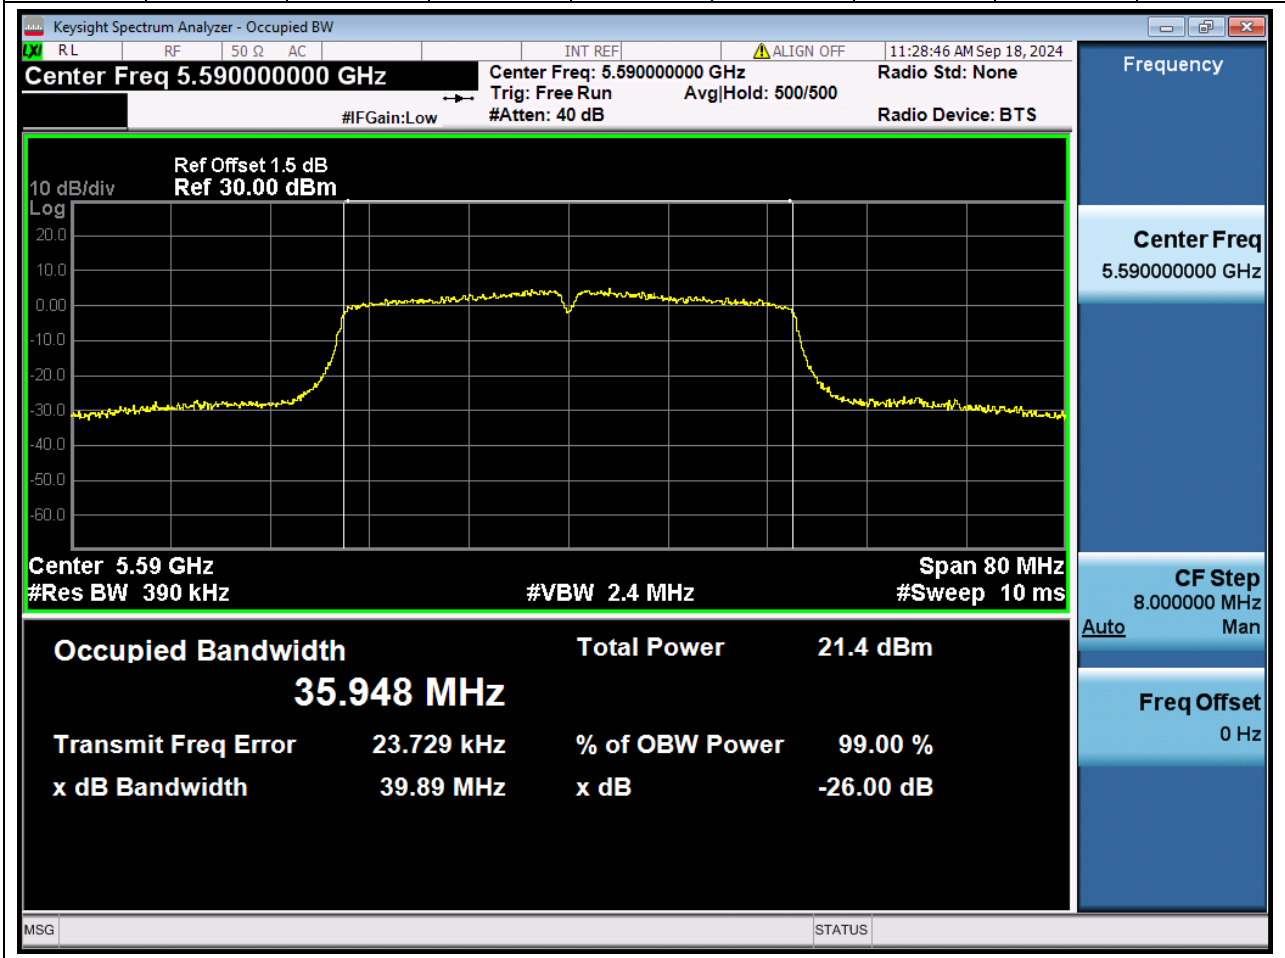

51. 802.11ac_40M_U-NII-2C_M_ANT1

51.1 A.2.2-99% Bandwidth(NTNV)

Center Frequency (MHz)	OBW Power (%)	RBW (MHz)	Detector	Limit (MHz)	OBW (MHz)	Verdict
5590	99	0.39	Peak	0	35.948019	Unknow