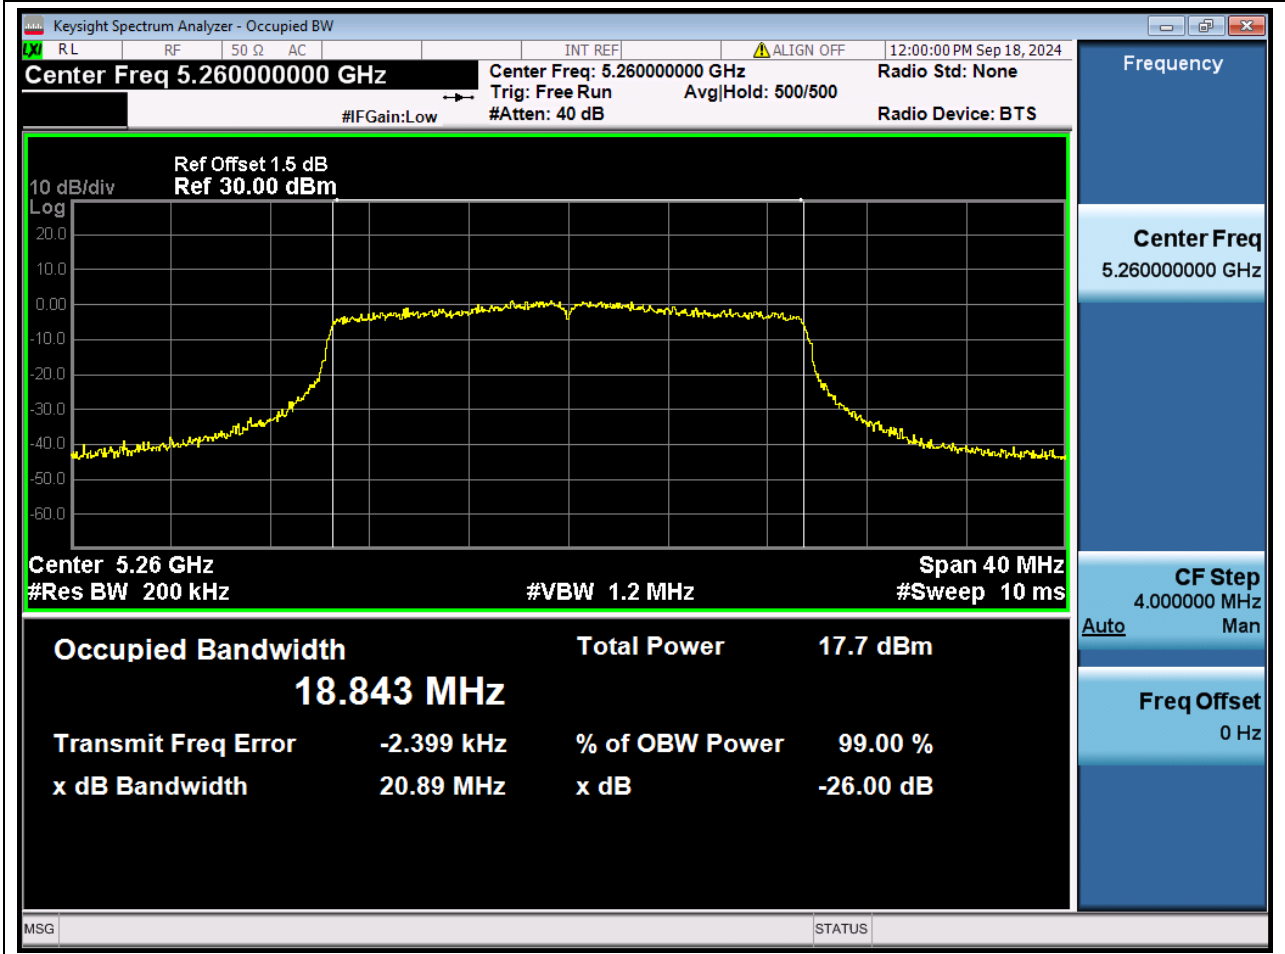

65. 802.11ax_20M_U-NII-2A_L_ANT1

65.1 A.2.2-99% Bandwidth(NTNV)

Center Frequency (MHz)	OBW Power (%)	RBW (MHz)	Detector	Limit (MHz)	OBW (MHz)	Verdict
5260	99	0.2	Peak	0	18.84318	Unknown