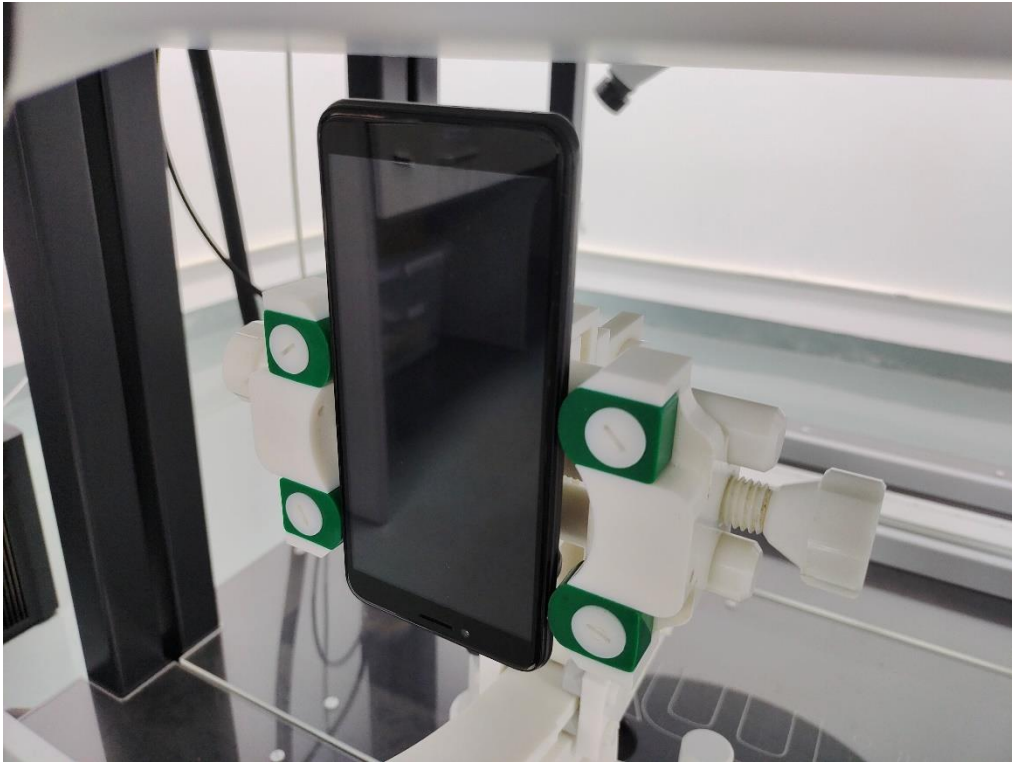

2AVYIUW505_SAR Setup photos

Right Touch

Right Tilt

Left Touch

Left Tilt

Body Front side (separation distance is 10mm)

Body Back side (separation distance is 10mm)

Body Left side (separation distance is 10mm)

Body Right side (separation distance is 10mm)

Body Bottom side (separation distance is 10mm)

Body Top side (separation distance is 10mm)