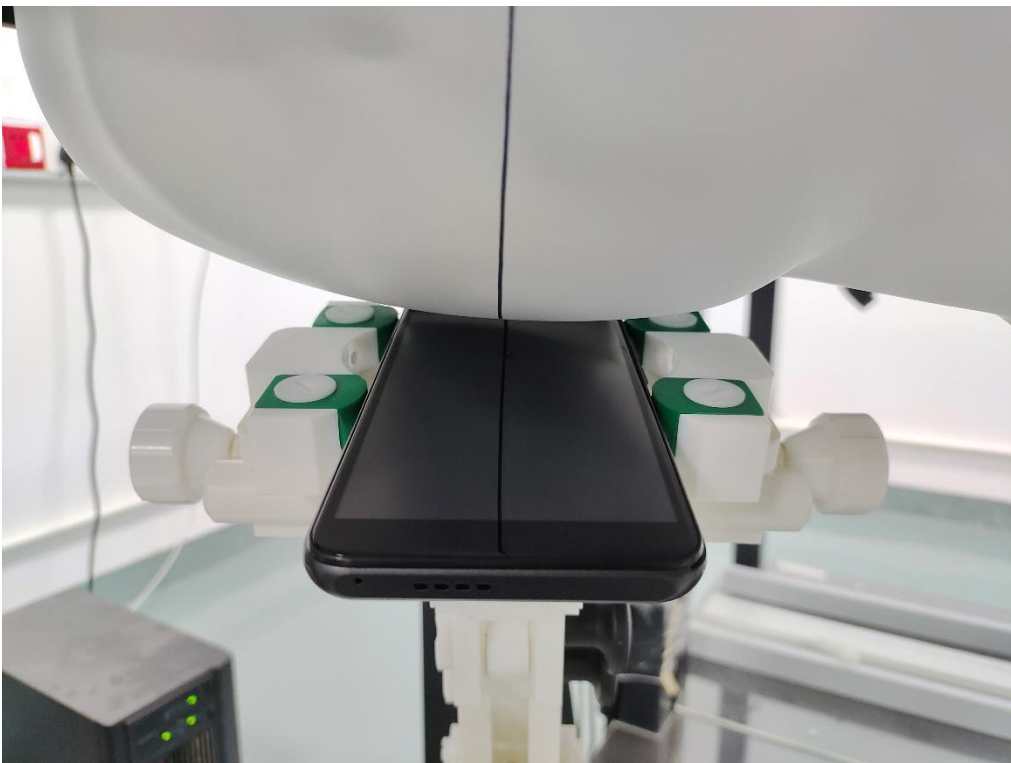

2AVYIUW505_SAR Setup photos

Right Touch

Right Tilt

Left Touch

Left Tilt

Body Front side (separation distance is 10mm)

Body Back side (separation distance is 10mm)

Body Left side (separation distance is 10mm)

Body Right side (separation distance is 10mm)

Body Bottom side (separation distance is 10mm)

Body Top side (separation distance is 10mm)