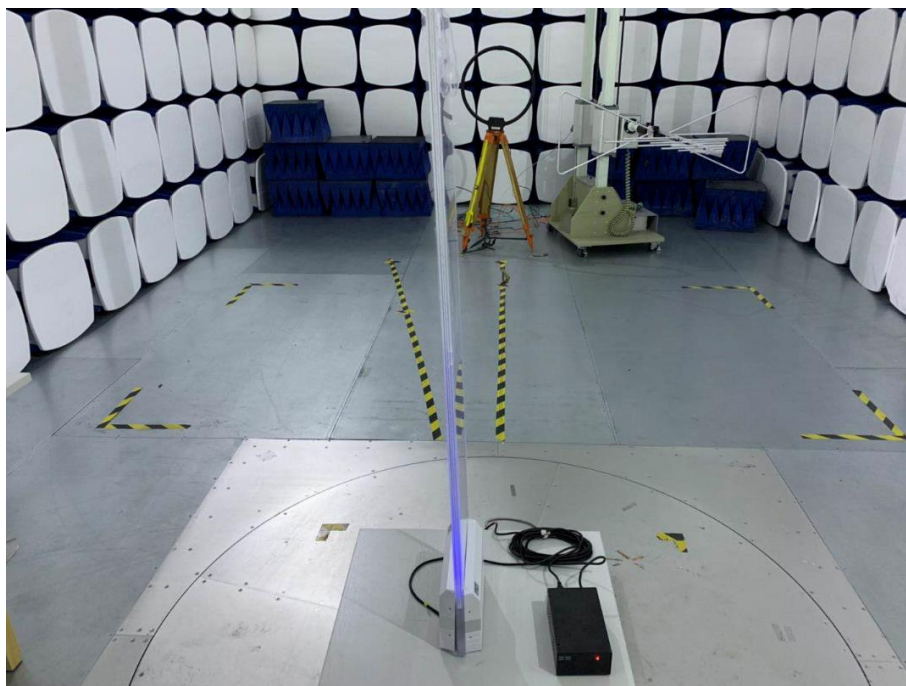

Radiated emission Below 30MHz