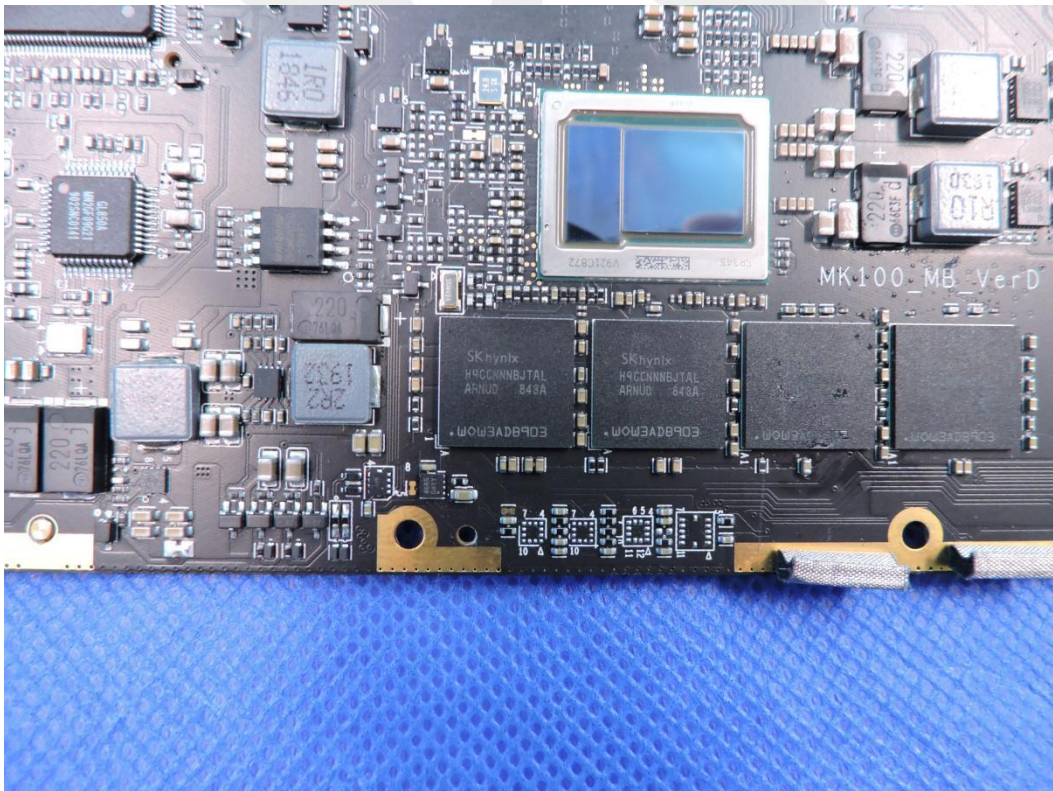

### APPENDIX-PHOTOGRAPHS OF EUT CONSTRUCTIONAL DETAILS

Model: EyeOn-14WE

Photo 1

BT/WIFI Antenna A

WIFI Antenna B

Photo 2

Photo 3

Photo 4

Photo 5

Photo 6

Photo 7

Photo 8

Photo 9

Photo 10

Photo 11

Photo 12