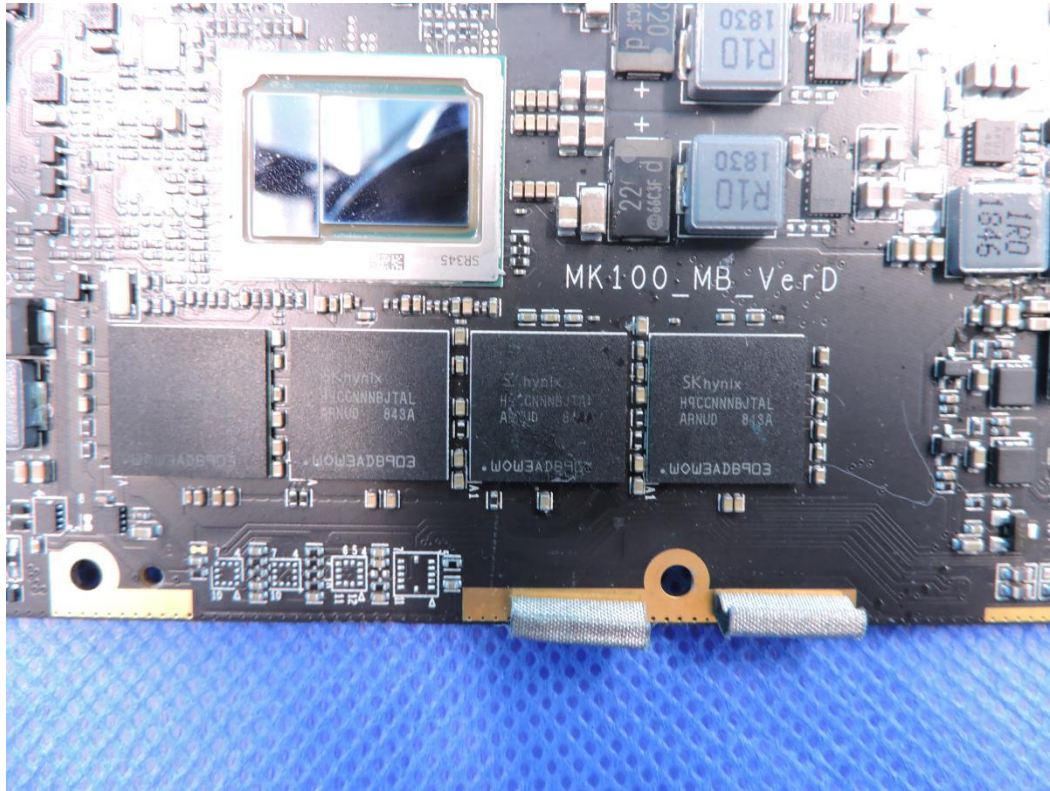

### APPENDIX-PHOTOGRAPHS OF EUT CONSTRUCTIONAL DETAILS

Model: EyeOn-14WE

Photo 1

BT/WIFI Antenna A

WIFI Antenna B

Photo 2

Photo 3

Photo 4

Photo 5

Photo 6

Photo 7

Photo 8

Photo 9

Photo 10

Photo 11

Photo 12