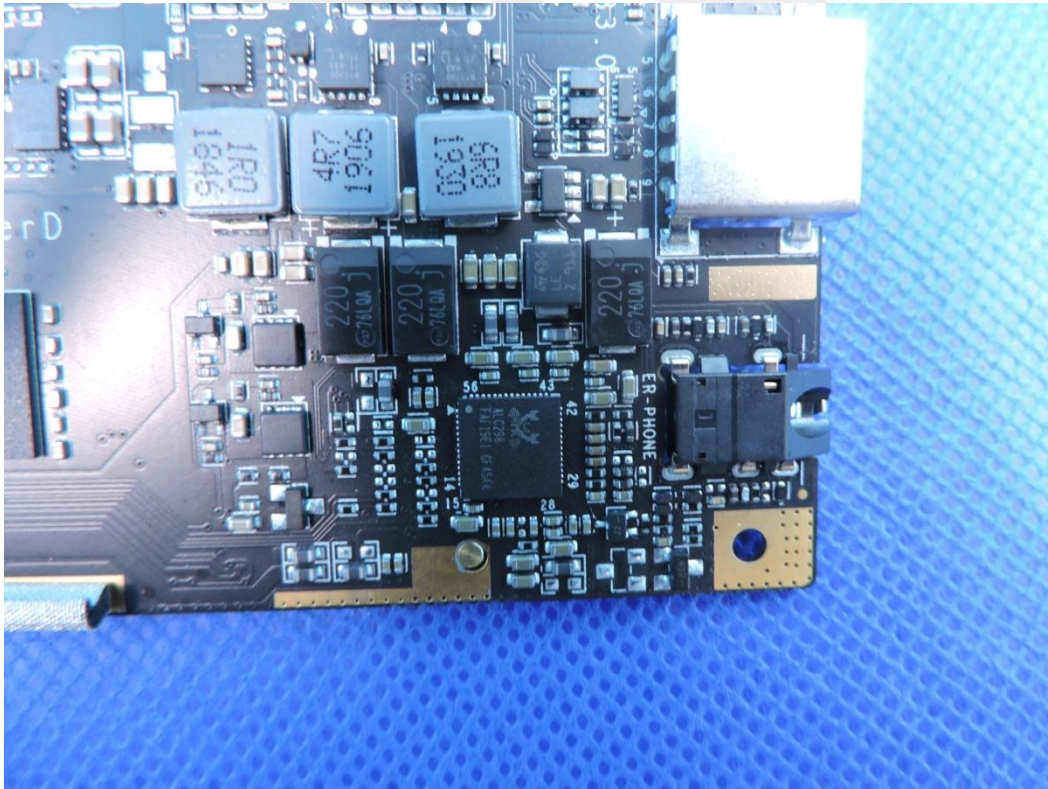

### APPENDIX-PHOTOGRAPHS OF EUT CONSTRUCTIONAL DETAILS

Model: EyeOn-14WE

Photo 1

BT/WIFI Antenna A

WIFI Antenna B

Photo 2

Photo 3

Photo 4

Photo 5

Photo 6

Photo 7

Photo 8

Photo 9

Photo 10

Photo 11

Photo 12