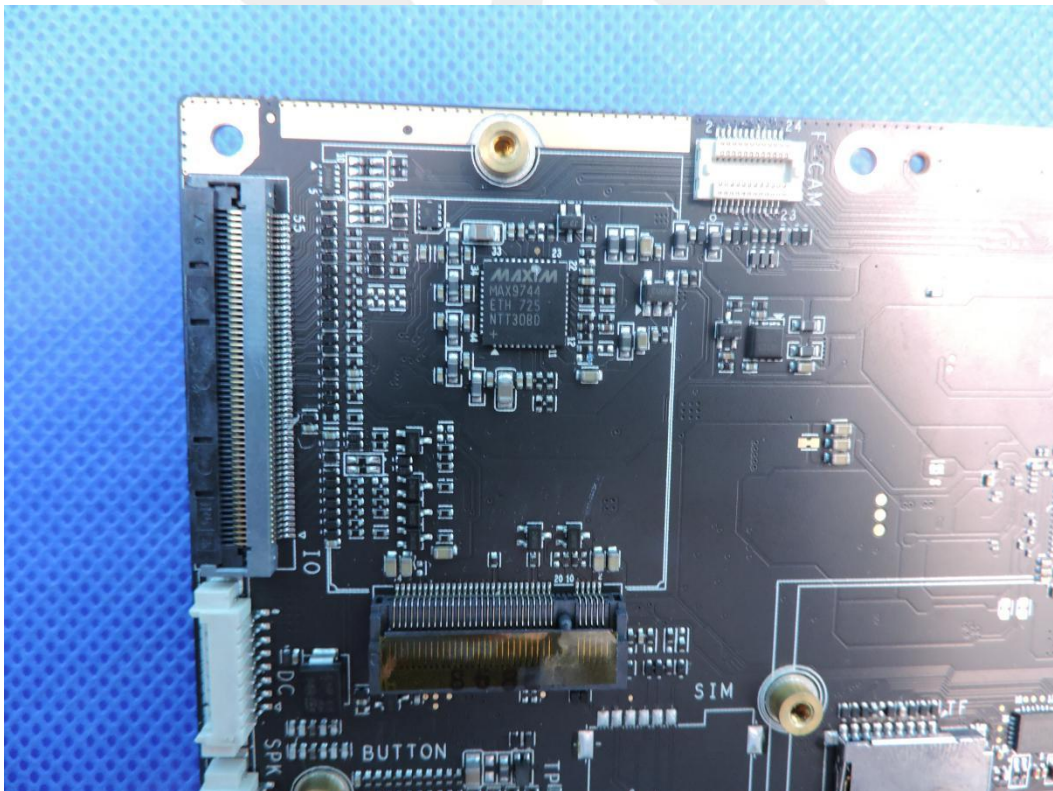

### APPENDIX-PHOTOGRAPHS OF EUT CONSTRUCTIONAL DETAILS

Model: EyeOn-14WE

Photo 1

BT/WIFI Antenna A

WIFI Antenna B

Photo 2

Photo 3

Photo 4

Photo 5

Photo 6

Photo 7

Photo 8

Photo 9

Photo 10

Photo 11

Photo 12