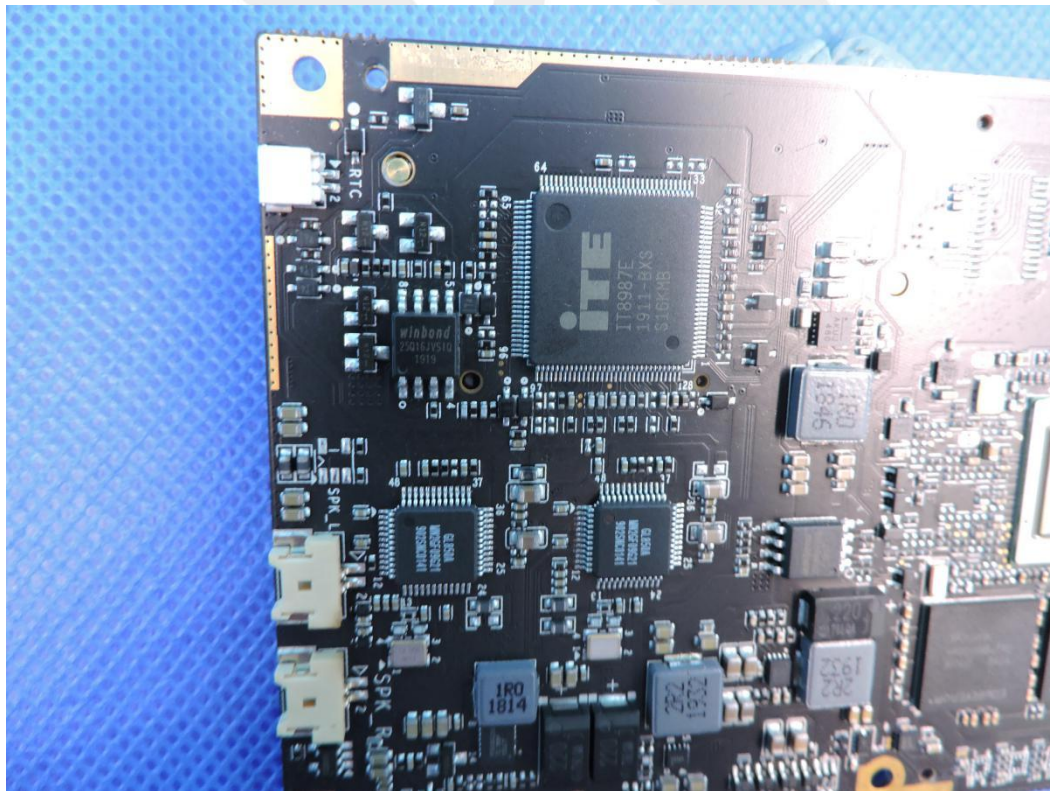

### APPENDIX-PHOTOGRAPHS OF EUT CONSTRUCTIONAL DETAILS

Model: EyeOn-14WE

Photo 1

BT/WIFI Antenna A

WIFI Antenna B

Photo 2

Photo 3

Photo 4

Photo 5

Photo 6

Photo 7

Photo 8

Photo 9

Photo 10

Photo 11

Photo 12