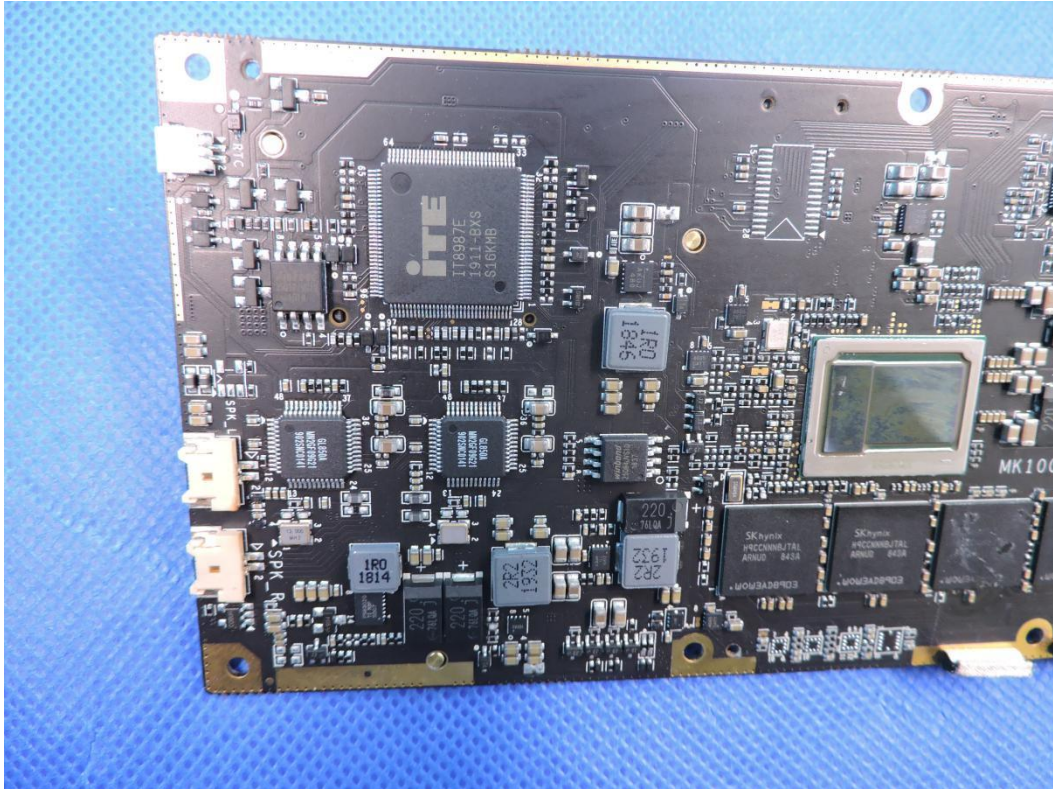

### APPENDIX-PHOTOGRAPHS OF EUT CONSTRUCTIONAL DETAILS

Model: EyeOn-14WE

Photo 1

BT/WIFI Antenna A

WIFI Antenna B

Photo 2

Photo 3

Photo 4

Photo 5

Photo 6

Photo 7

Photo 8

Photo 9

Photo 10

Photo 11

Photo 12