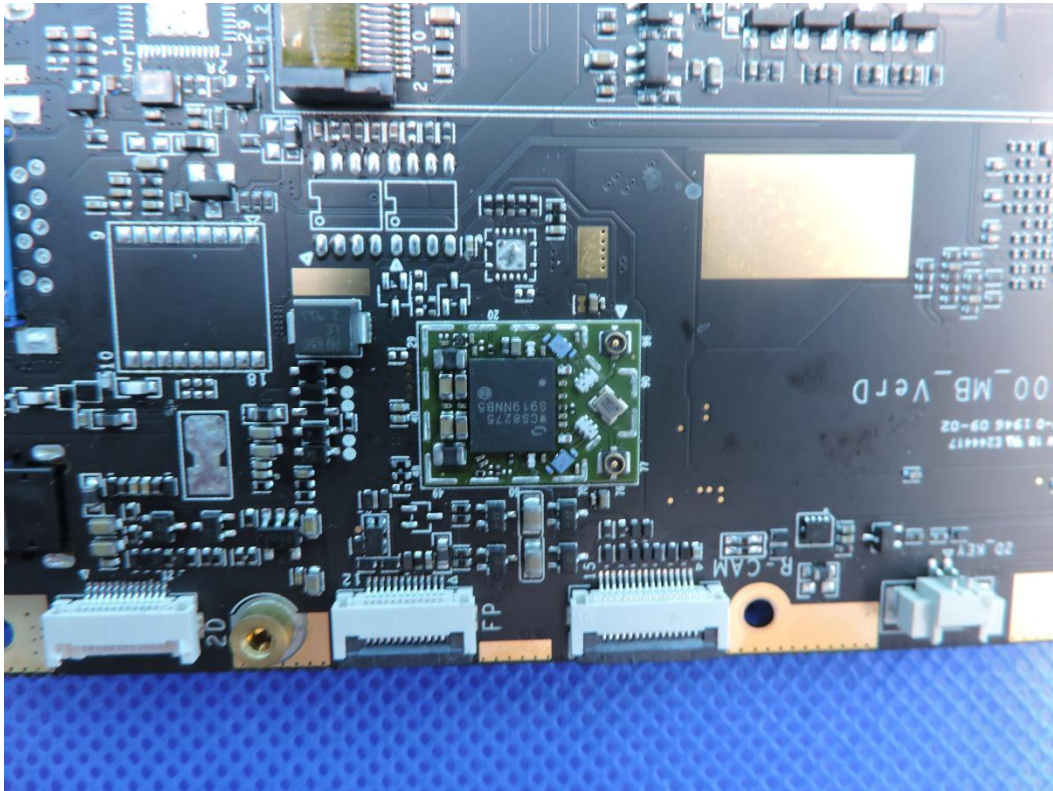

### APPENDIX-PHOTOGRAPHS OF EUT CONSTRUCTIONAL DETAILS

Model: EyeOn-14WE

Photo 1

BT/WIFI Antenna A

WIFI Antenna B

Photo 2

Photo 3

Photo 4

Photo 5

Photo 6

Photo 7

Photo 8

Photo 9

Photo 10

Photo 11

Photo 12