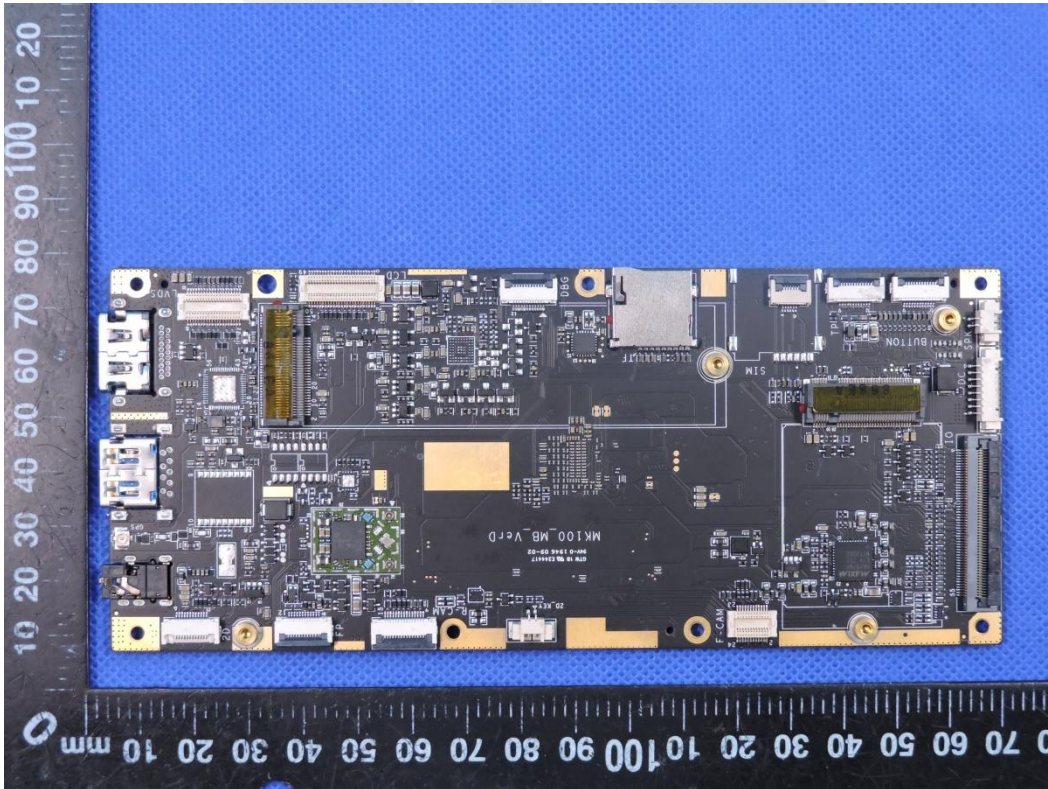

### APPENDIX-PHOTOGRAPHS OF EUT CONSTRUCTIONAL DETAILS

Model: EyeOn-14WE

Photo 1

BT/WIFI Antenna A

WIFI Antenna B

Photo 2

Photo 3

Photo 4

Photo 5

Photo 6

Photo 7

Photo 8

Photo 9

Photo 10

Photo 11

Photo 12