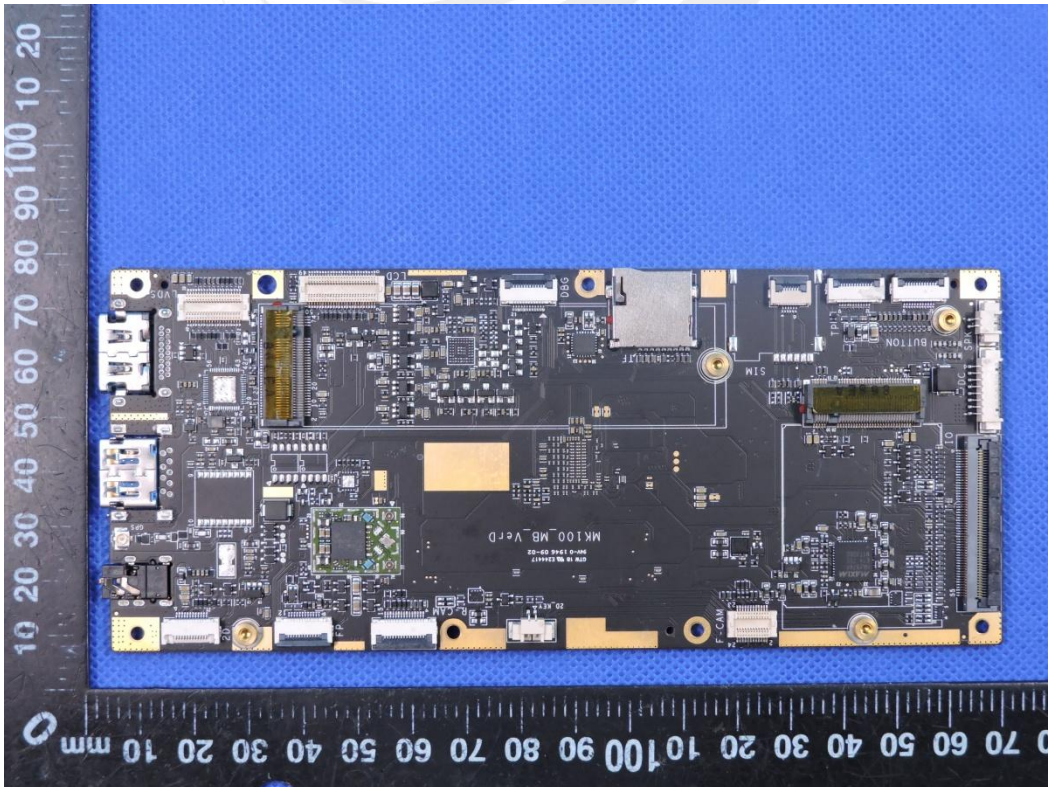

### APPENDIX-PHOTOGRAPHS OF EUT CONSTRUCTIONAL DETAILS

Model: EyeOn-14WE

Photo 1

BT/WIFI Antenna A

WIFI Antenna B

Photo 2

Photo 3

Photo 4

Photo 5

Photo 6

Photo 7

Photo 8

Photo 9

Photo 10

Photo 11

Photo 12