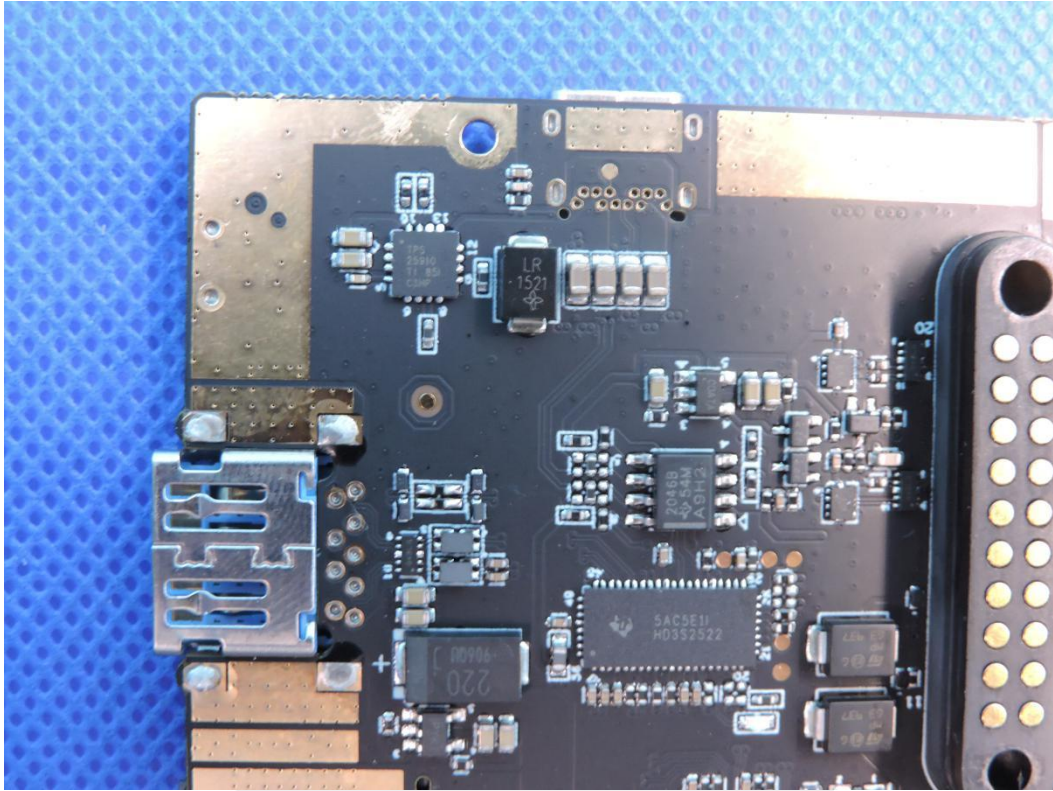

### APPENDIX-PHOTOGRAPHS OF EUT CONSTRUCTIONAL DETAILS

Model: EyeOn-14WE

Photo 1

BT/WIFI Antenna A

WIFI Antenna B

Photo 2

Photo 3

Photo 4

Photo 5

Photo 6

Photo 7

Photo 8

Photo 9

Photo 10

Photo 11

Photo 12

Photo 13

Photo 14

Photo 15

Photo 16

Photo 17

Photo 18

Photo 19

Photo 20