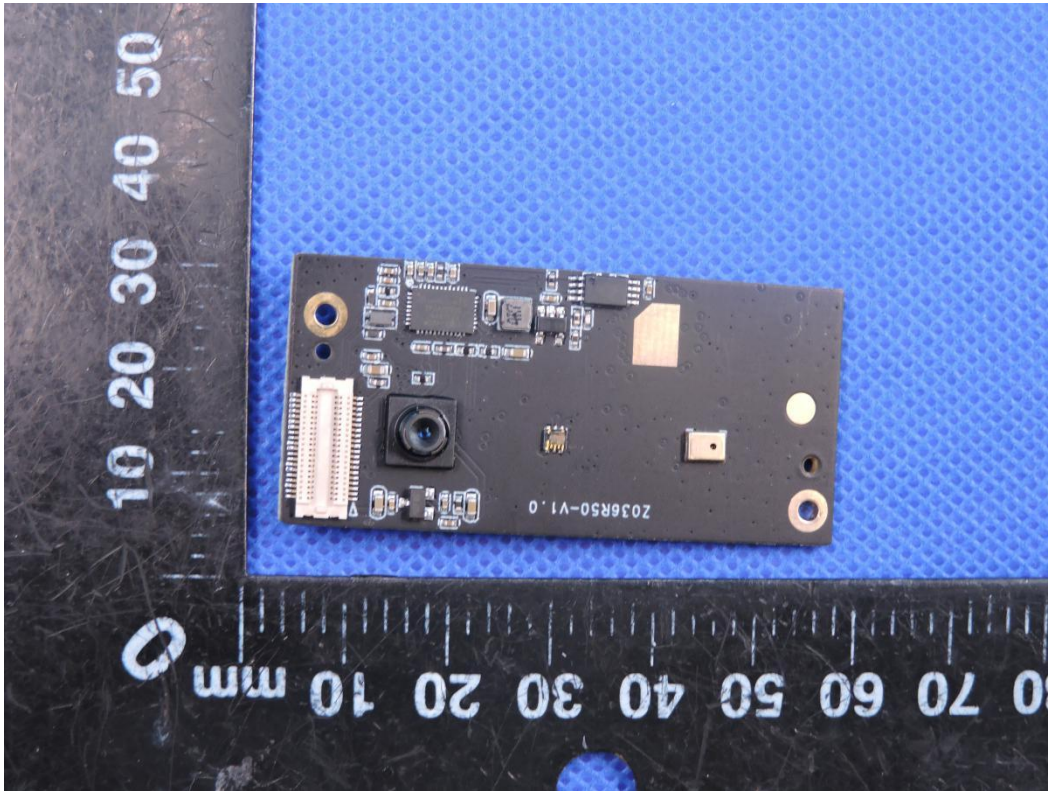

### APPENDIX-PHOTOGRAPHS OF EUT CONSTRUCTIONAL DETAILS

Model: EyeOn-14WE

Photo 1

BT/WIFI Antenna A

WIFI Antenna B

Photo 2

Photo 3

Photo 4

Photo 13

Photo 14

Photo 15

Photo 16

Photo 17

Photo 18

Photo 19

Photo 20