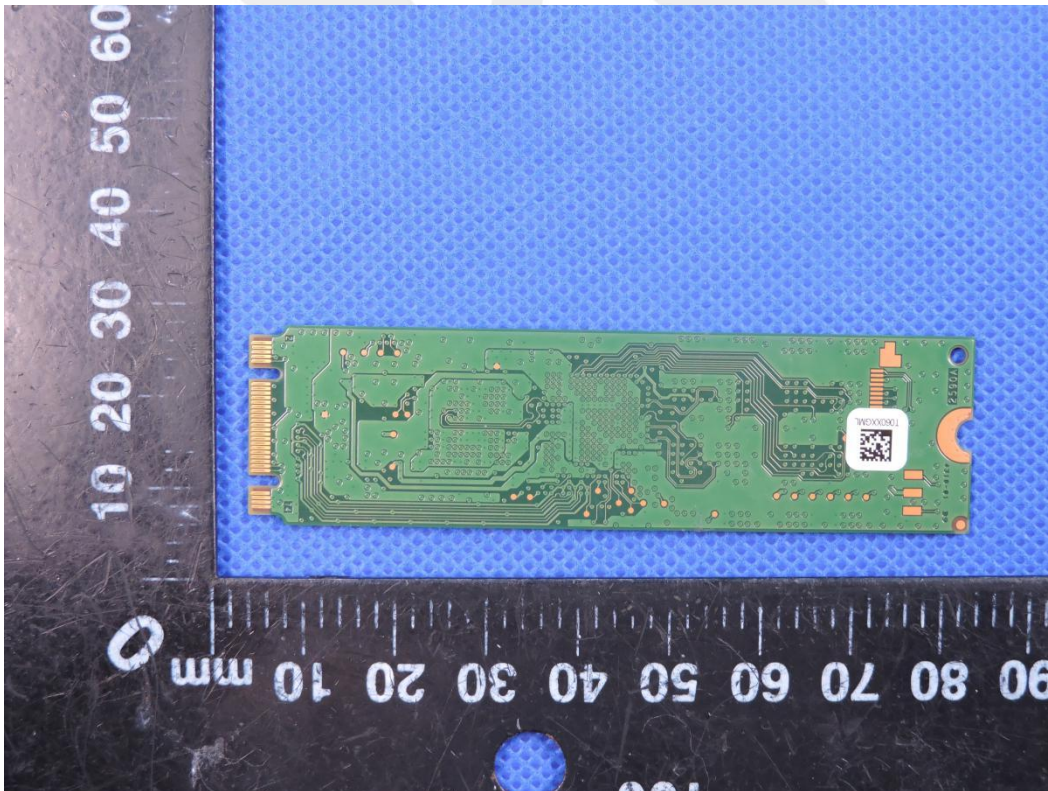

### APPENDIX-PHOTOGRAPHS OF EUT CONSTRUCTIONAL DETAILS

Model: EyeOn-14WE

Photo 1

BT/WIFI Antenna A

WIFI Antenna B

Photo 2

Photo 3

Photo 4

Photo 5

Photo 6

Photo 7

Photo 8

Photo 9

Photo 10

Photo 11

Photo 12

Photo 13

Photo 14

Photo 15

Photo 16

Photo 17

Photo 18

Photo 19

Photo 20