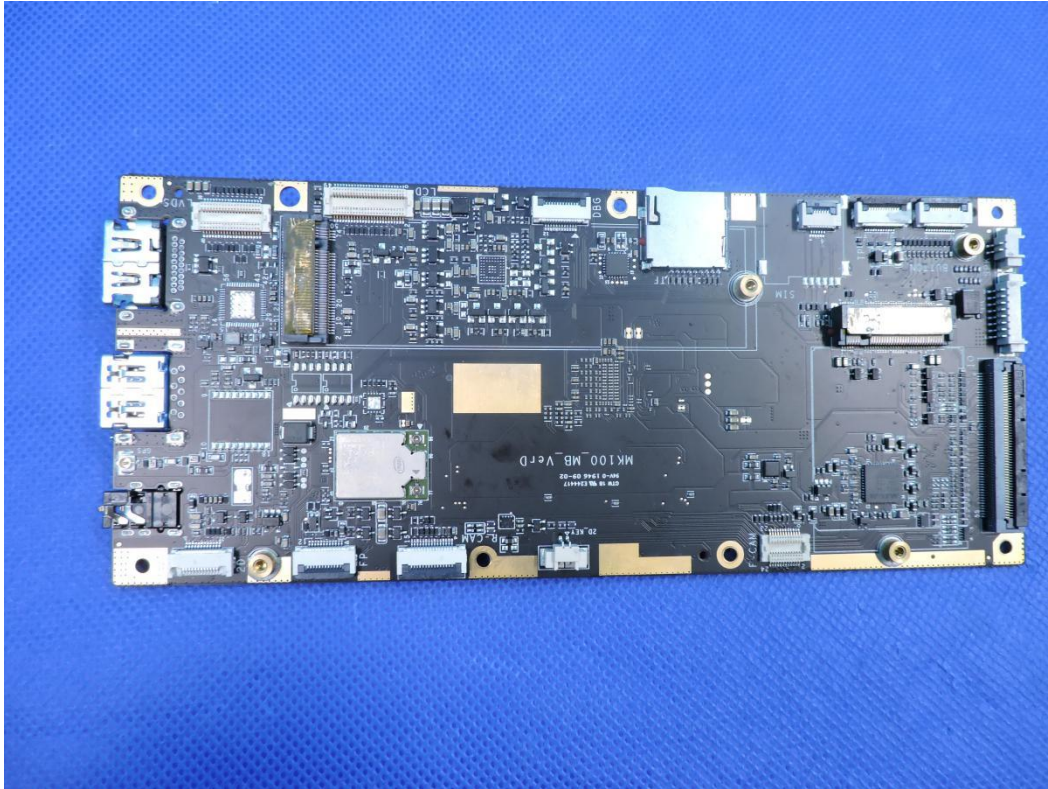

### APPENDIX-PHOTOGRAPHS OF EUT CONSTRUCTIONAL DETAILS

Model: EyeOn-14WE

Photo 1

BT/WIFI Antenna A

WIFI Antenna B

Photo 2

Photo 3

Photo 4

Photo 5

Photo 6

Photo 7

Photo 8

Photo 9

Photo 10

Photo 11

Photo 12