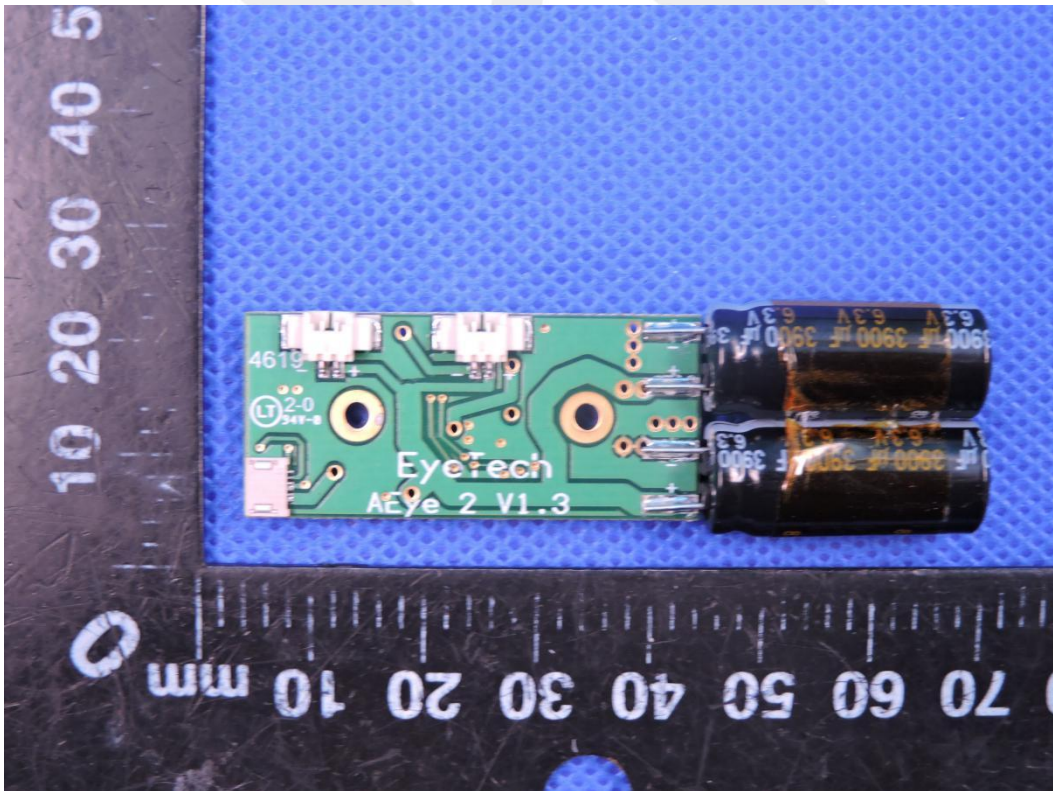

### APPENDIX-PHOTOGRAPHS OF EUT CONSTRUCTIONAL DETAILS

Model: EyeOn-14WE

Photo 1

BT/WIFI Antenna A

WIFI Antenna B

Photo 2

Photo 3

Photo 4

Photo 21

Photo 22

Photo 23

Photo 24

Photo 25