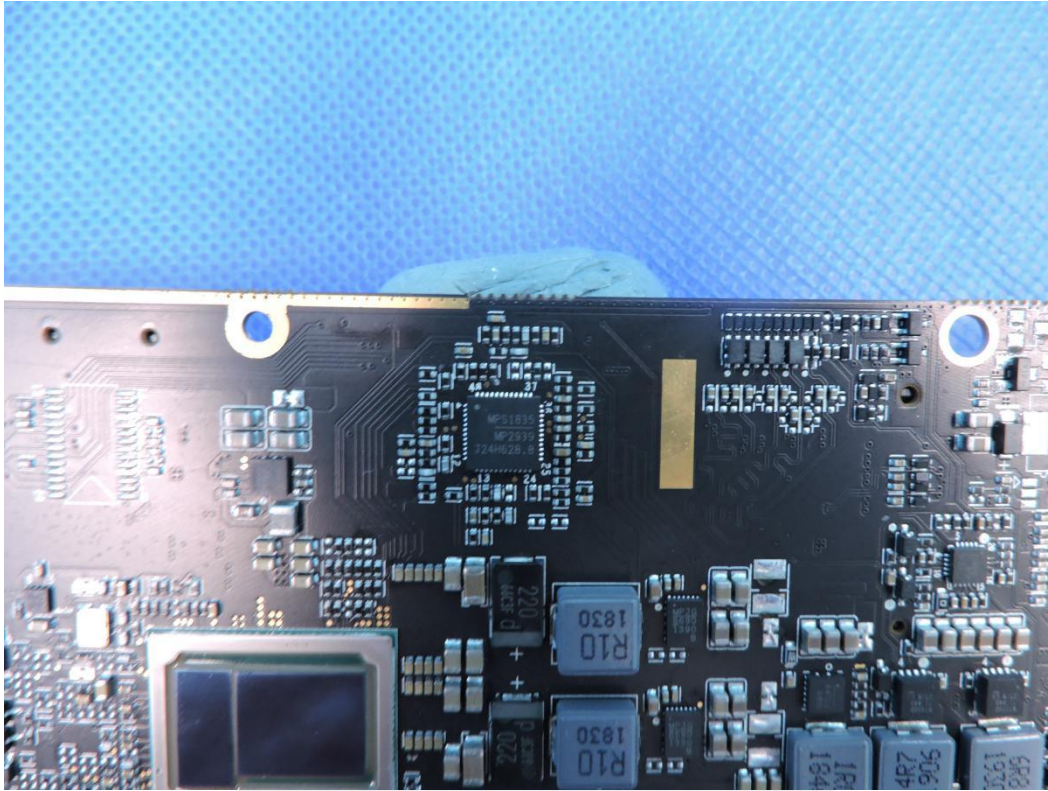

### APPENDIX-PHOTOGRAPHS OF EUT CONSTRUCTIONAL DETAILS

Model: EyeOn-14WE

Photo 1

BT/WIFI Antenna A

WIFI Antenna B

Photo 2

Photo 3

Photo 4

Photo 5

Photo 6

Photo 7

Photo 8

Photo 9

Photo 10

Photo 11

Photo 12