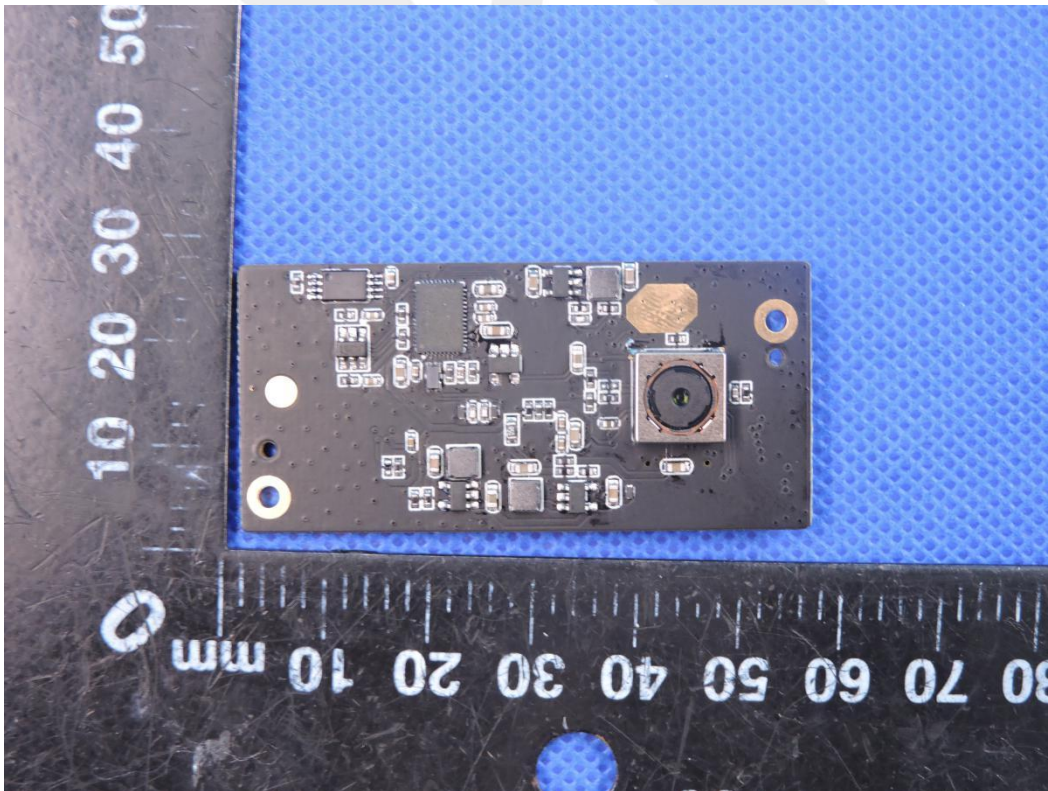

### APPENDIX-PHOTOGRAPHS OF EUT CONSTRUCTIONAL DETAILS

Model: EyeOn-14WE

Photo 1

BT/WIFI Antenna A

WIFI Antenna B

Photo 2

Photo 3

Photo 4

Photo 13

Photo 14

Photo 15

Photo 16

Photo 17

Photo 18

Photo 19

Photo 20