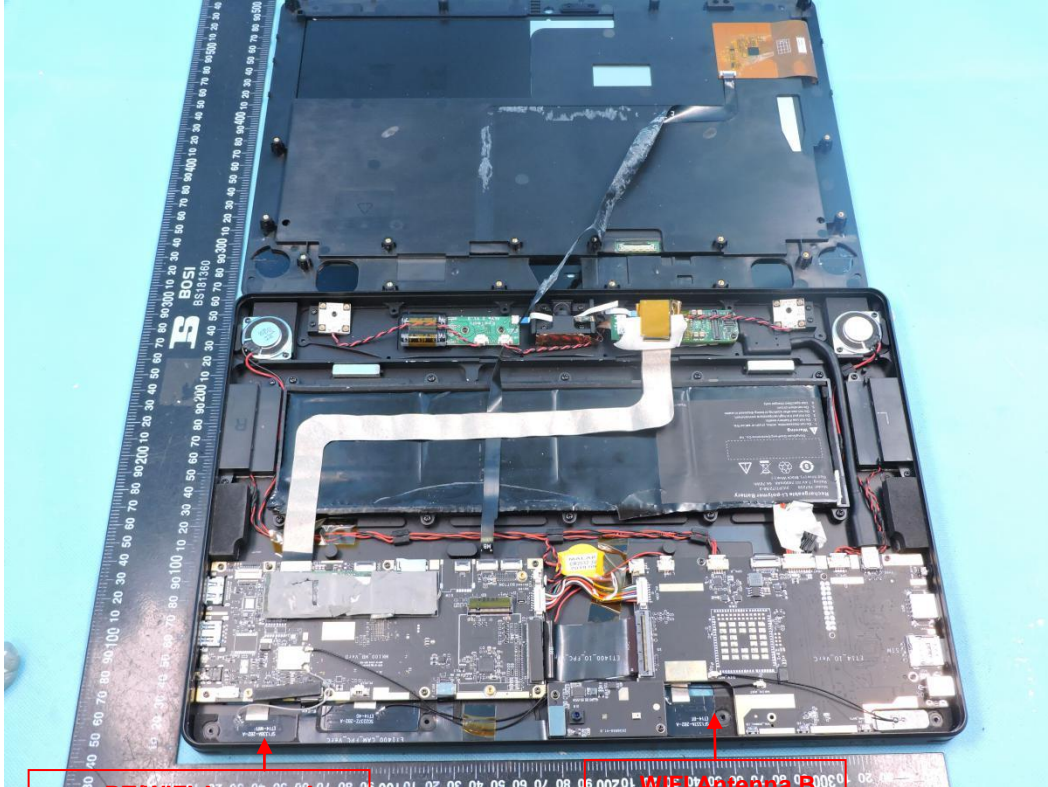

### APPENDIX-PHOTOGRAPHS OF EUT CONSTRUCTIONAL DETAILS

Model: EyeOn-14WE

Photo 1

BT/WIFI Antenna A

WIFI Antenna B

Photo 2

Photo 3

Photo 4

Photo 5

Photo 6

Photo 7

Photo 8

Photo 9

Photo 10

Photo 11

Photo 12