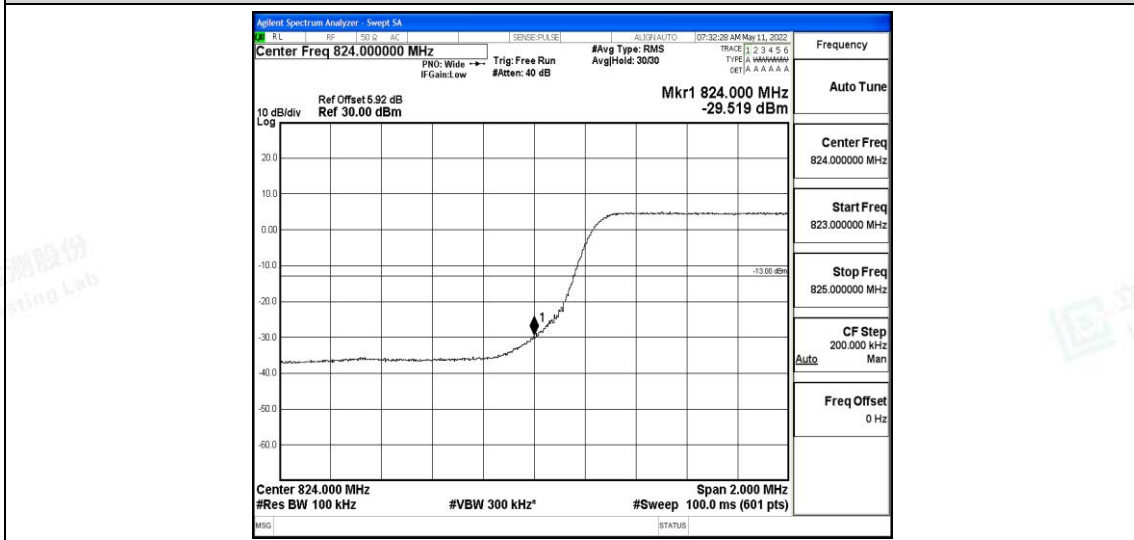

Band5-3MHz-QPSK-20635-15RB#0

Band5-3MHz-16QAM-20415-15RB#0

Band5-3MHz-16QAM-20635-15RB#0

Band5-5MHz-QPSK-20425-25RB#0

Band5-5MHz-QPSK-20625-25RB#0

Band5-5MHz-16QAM-20425-25RB#0

Shenzhen LCS Compliance Testing Laboratory Ltd.
 Add: 101, 201 Bldg A & 301 Bldg C, Juji Industrial Park Yabianxueziwei, Shajing Street, Baoan District, Shenzhen, 518000, China
 Tel: +(86) 0755-82591330 | E-mail: webmaster@lcs-cert.com | Web: www.lcs-cert.com
 Scan code to check authenticity