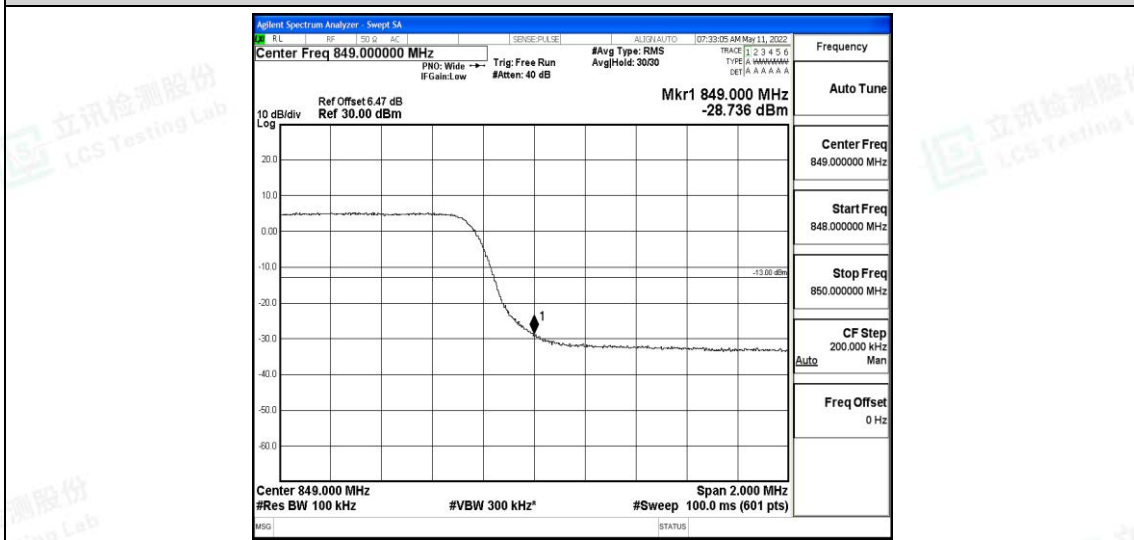

Band5-3MHz-QPSK-20635-15RB#0

Band5-3MHz-16QAM-20415-15RB#0

Band5-3MHz-16QAM-20635-15RB#0

Band5-5MHz-QPSK-20425-25RB#0

Band5-5MHz-QPSK-20625-25RB#0

Band5-5MHz-16QAM-20425-25RB#0

Shenzhen LCS Compliance Testing Laboratory Ltd.
 Add: 101, 201 Bldg A & 301 Bldg C, Juji Industrial Park Yabianxueziwei, Shajing Street, Baoan District, Shenzhen, 518000, China
 Tel: +(86) 0755-82591330 | E-mail: webmaster@lcs-cert.com | Web: www.lcs-cert.com
 Scan code to check authenticity