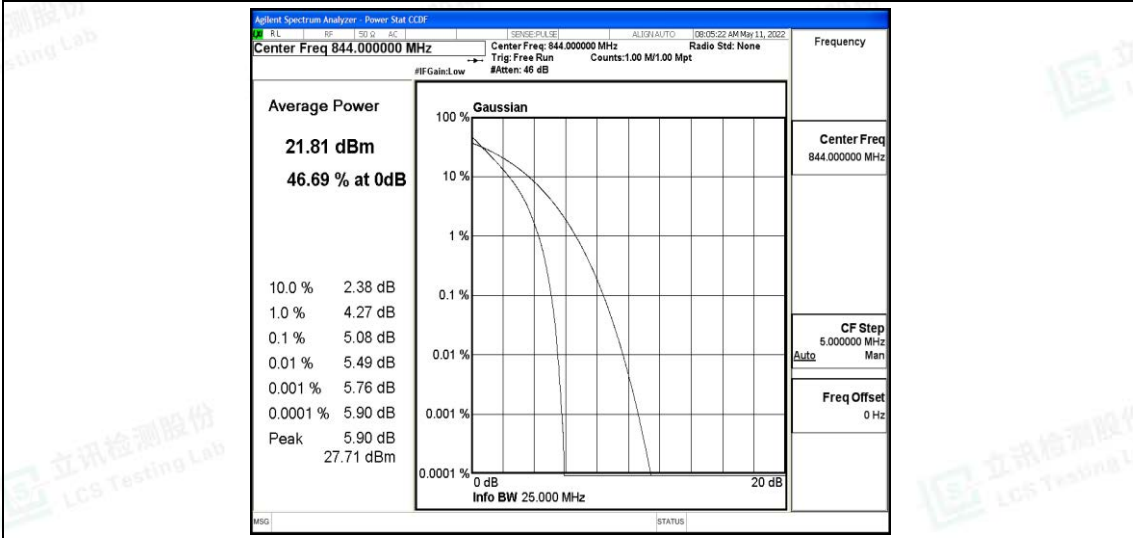

Band5-10MHz-QPSK-20600-50RB#0