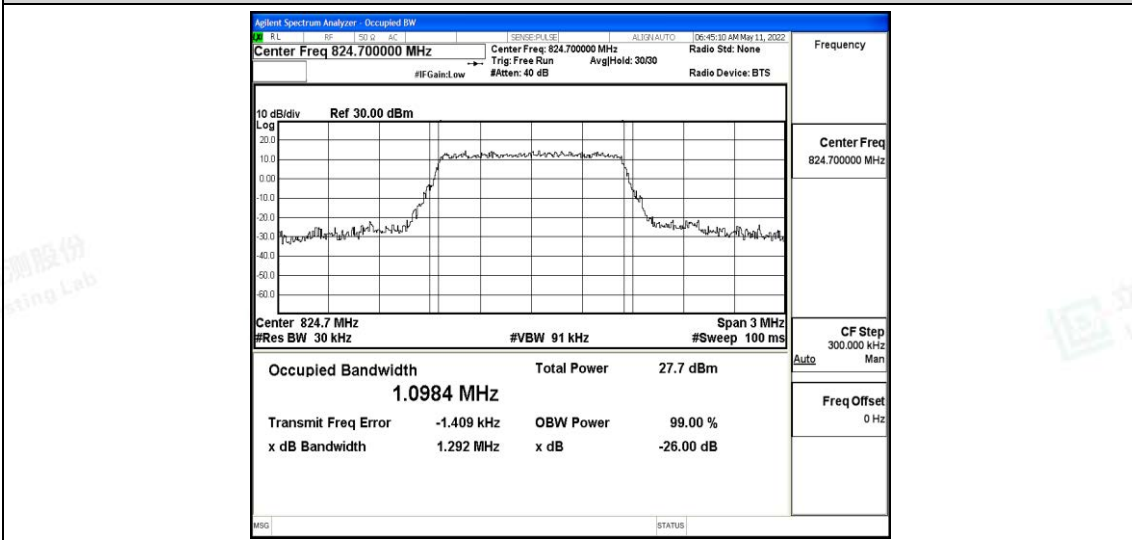

Band5-1.4MHz-16QAM-20407-6RB#0