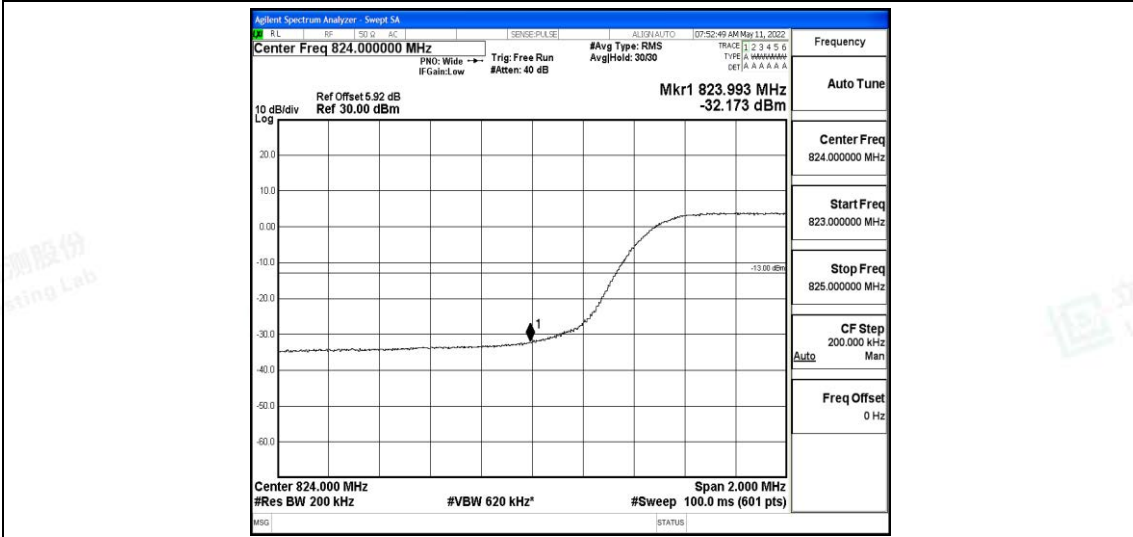

Band5-5MHz-16QAM-20625-25RB#0

Band5-10MHz-QPSK-20450-50RB#0

Band5-10MHz-QPSK-20600-50RB#0

Band5-10MHz-16QAM-20450-50RB#0

Band5-10MHz-16QAM-20600-50RB#0

F.5 Conducted Spurious Emission

Test Result

Band	Bandwidth	Modulation	Channel	RB Configuration	Frequency Range	Result (dBm)	Verdict
Band 5	1.4MHz	QPSK	20407	1RB#0	Range1:0.009~0.15MHz	-55.63	PASS
Band 5	1.4MHz	QPSK	20407	1RB#0	Range2:0.15~30MHz	-52.42	PASS
Band 5	1.4MHz	QPSK	20407	1RB#0	Range3:30~1000MHz	-40.17	PASS
Band 5	1.4MHz	QPSK	20407	1RB#0	Range4:1000~10000MHz	-44.93	PASS
Band 5	1.4MHz	QPSK	20525	1RB#0	Range1:0.009~0.15MHz	-55.19	PASS
Band 5	1.4MHz	QPSK	20525	1RB#0	Range2:0.15~30MHz	-50.28	PASS
Band 5	1.4MHz	QPSK	20525	1RB#0	Range3:30~1000MHz	-40.5	PASS
Band 5	1.4MHz	QPSK	20525	1RB#0	Range4:1000~10000MHz	-44.81	PASS
Band 5	1.4MHz	QPSK	20643	1RB#0	Range1:0.009~0.15MHz	-55.4	PASS
Band 5	1.4MHz	QPSK	20643	1RB#0	Range2:0.15~30MHz	-50.3	PASS
Band 5	1.4MHz	QPSK	20643	1RB#0	Range3:30~1000MHz	-41.4	PASS
Band 5	1.4MHz	QPSK	20643	1RB#0	Range4:1000~10000MHz	-44.8	PASS
Band 5	1.4MHz	16QAM	20407	1RB#0	Range1:0.009~0.15MHz	-55.76	PASS
Band 5	1.4MHz	16QAM	20407	1RB#0	Range2:0.15~30MHz	-49.95	PASS
Band 5	1.4MHz	16QAM	20407	1RB#0	Range3:30~1000MHz	-40.6	PASS
Band 5	1.4MHz	16QAM	20407	1RB#0	Range4:1000~10000MHz	-44.65	PASS