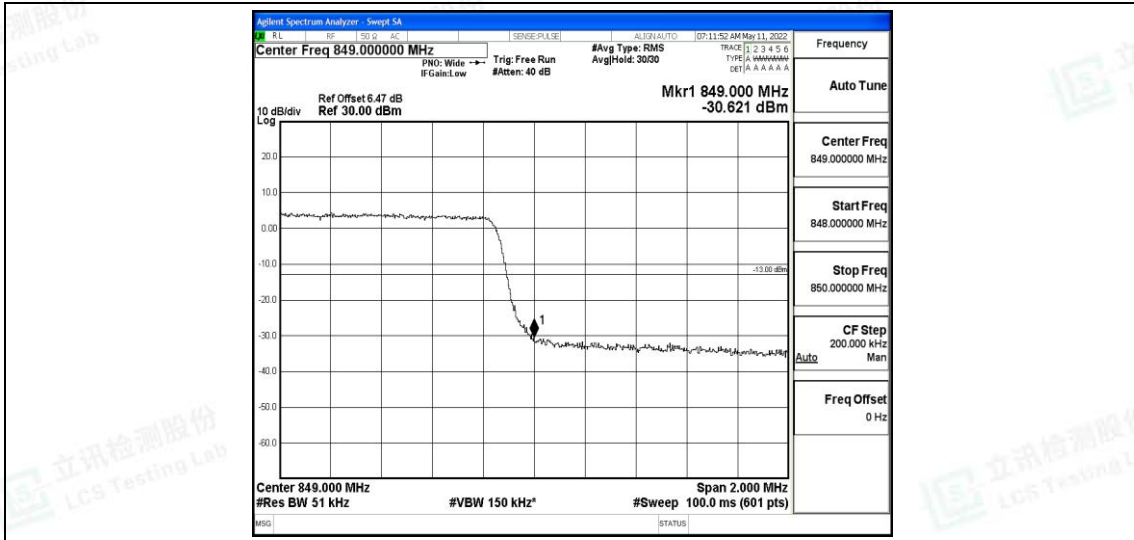

Band5-3MHz-QPSK-20635-15RB#0

Band5-3MHz-16QAM-20415-15RB#0

Band5-3MHz-16QAM-20635-15RB#0

Band5-5MHz-QPSK-20425-25RB#0

Band5-5MHz-QPSK-20625-25RB#0

Band5-5MHz-16QAM-20425-25RB#0

Shenzhen LCS Compliance Testing Laboratory Ltd.
 Add: 101, 201 Bldg A & 301 Bldg C, Juji Industrial Park Yabianxueziwei, Shajing Street, Baoan District, Shenzhen, 518000, China
 Tel: +(86) 0755-82591330 | E-mail: webmaster@lcs-cert.com | Web: www.lcs-cert.com
 Scan code to check authenticity