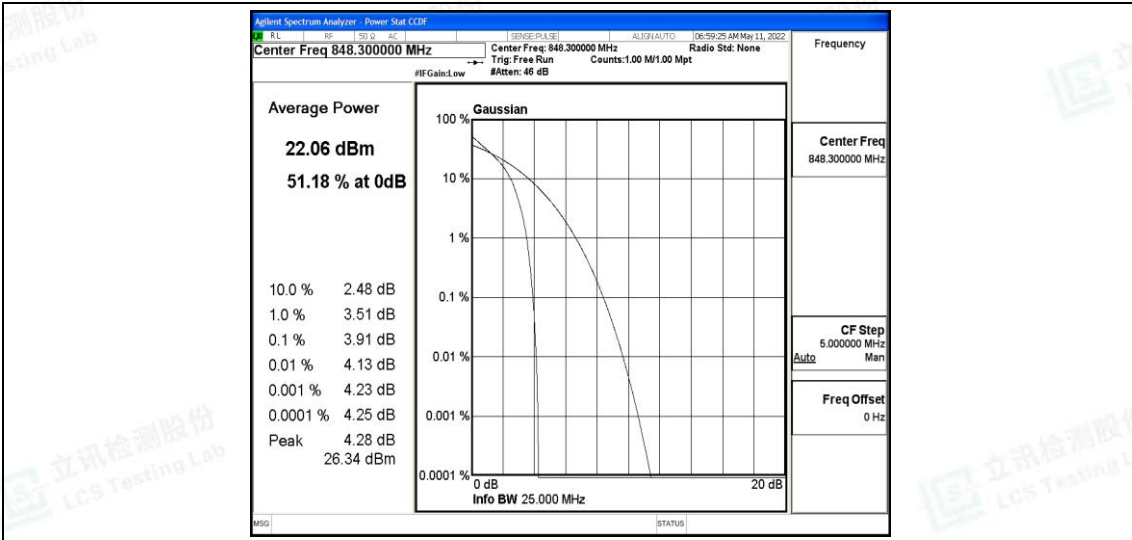

Band5-1.4MHz-16QAM-20407-6RB#0

Band5-1.4MHz-16QAM-20525-6RB#0

Band5-1.4MHz-16QAM-20643-6RB#0