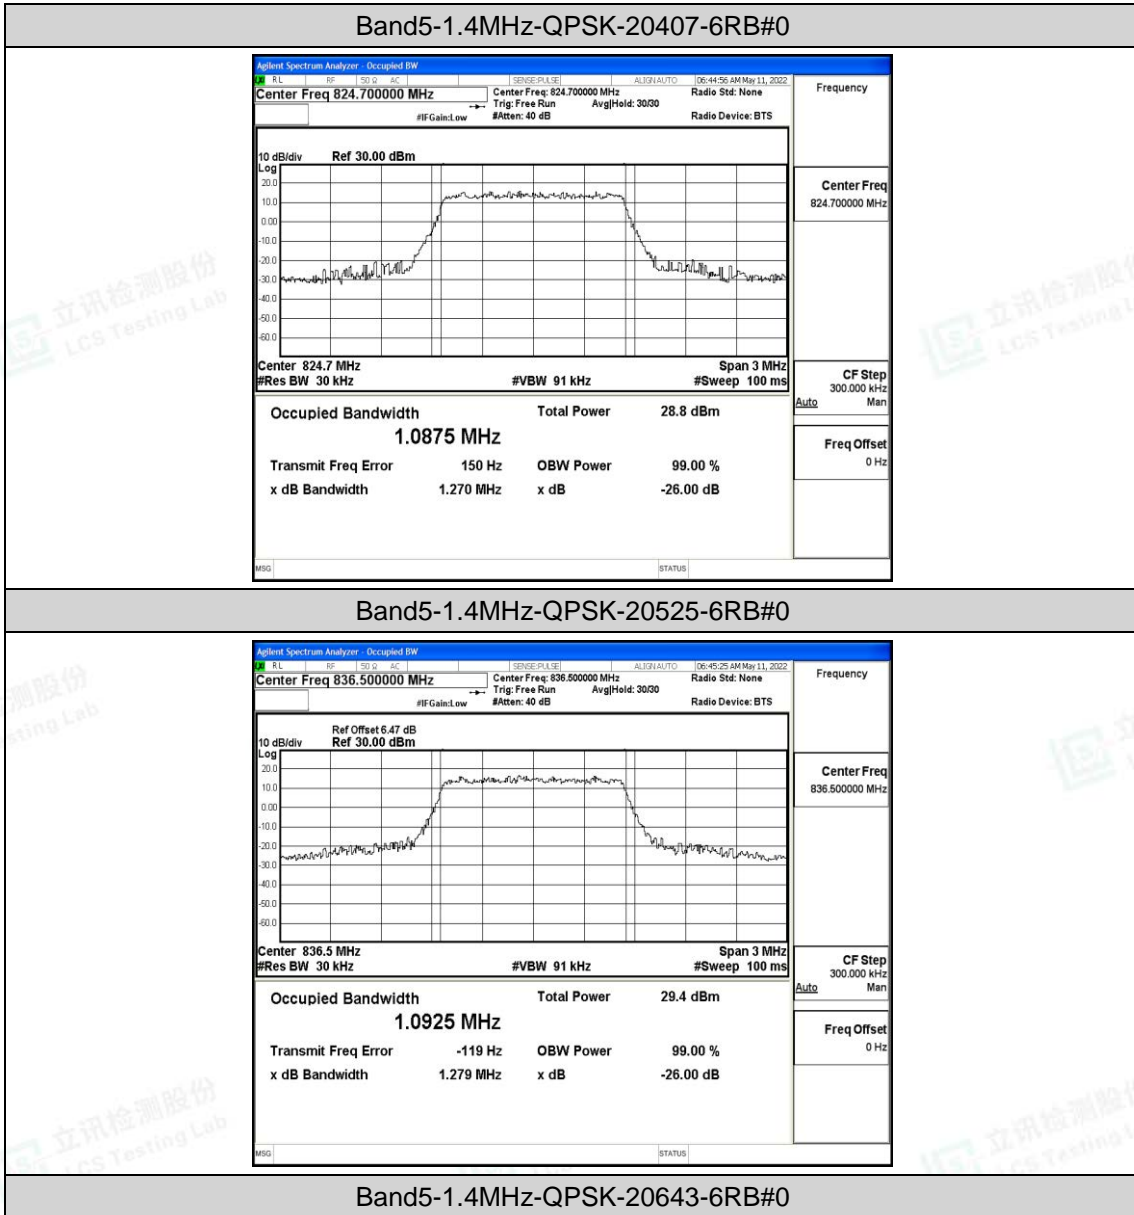

Test Graphs