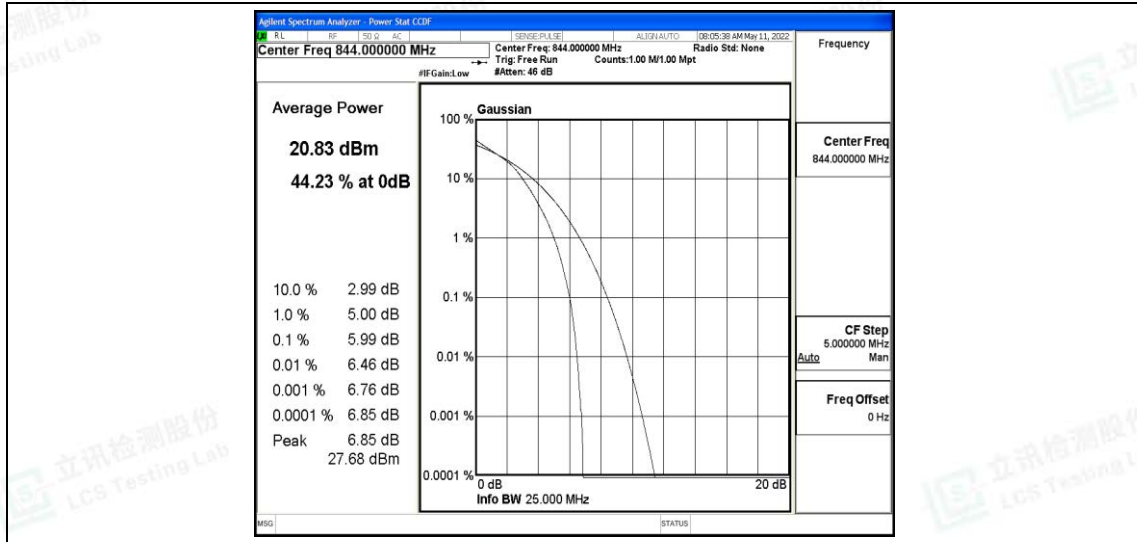

F.3 26dB Bandwidth and Occupied Bandwidth

Test Result

Band	Bandwidth	Modulation	Channel	RB Configuration	Occupied Bandwidth (MHz)	26dB Bandwidth (MHz)	Verdict
Band5	1.4MHz	QPSK	20407	6RB#0	1.0875	1.270	PASS
Band5	1.4MHz	QPSK	20525	6RB#0	1.0925	1.279	PASS
Band5	1.4MHz	QPSK	20643	6RB#0	1.0972	1.300	PASS
Band5	1.4MHz	16QAM	20407	6RB#0	1.0984	1.292	PASS
Band5	1.4MHz	16QAM	20525	6RB#0	1.0919	1.289	PASS
Band5	1.4MHz	16QAM	20643	6RB#0	1.0918	1.279	PASS
Band5	3MHz	QPSK	20415	15RB#0	2.6944	2.886	PASS
Band5	3MHz	QPSK	20525	15RB#0	2.6844	2.902	PASS
Band5	3MHz	QPSK	20635	15RB#0	2.6892	2.887	PASS
Band5	3MHz	16QAM	20415	15RB#0	2.6794	3.434	PASS
Band5	3MHz	16QAM	20525	15RB#0	2.6820	2.883	PASS
Band5	3MHz	16QAM	20635	15RB#0	2.6803	2.900	PASS
Band5	5MHz	QPSK	20425	25RB#0	4.4963	4.922	PASS
Band5	5MHz	QPSK	20525	25RB#0	4.4953	4.919	PASS
Band5	5MHz	QPSK	20625	25RB#0	4.4921	4.905	PASS
Band5	5MHz	16QAM	20425	25RB#0	4.4938	4.886	PASS
Band5	5MHz	16QAM	20525	25RB#0	4.4951	4.919	PASS
Band5	5MHz	16QAM	20625	25RB#0	4.4894	4.936	PASS
Band5	10MHz	QPSK	20450	50RB#0	8.9821	9.781	PASS
Band5	10MHz	QPSK	20525	50RB#0	9.0107	9.847	PASS
Band5	10MHz	QPSK	20600	50RB#0	8.9524	9.664	PASS
Band5	10MHz	16QAM	20450	50RB#0	8.9767	9.702	PASS
Band5	10MHz	16QAM	20525	50RB#0	8.9769	9.684	PASS
Band5	10MHz	16QAM	20600	50RB#0	8.9606	9.681	PASS