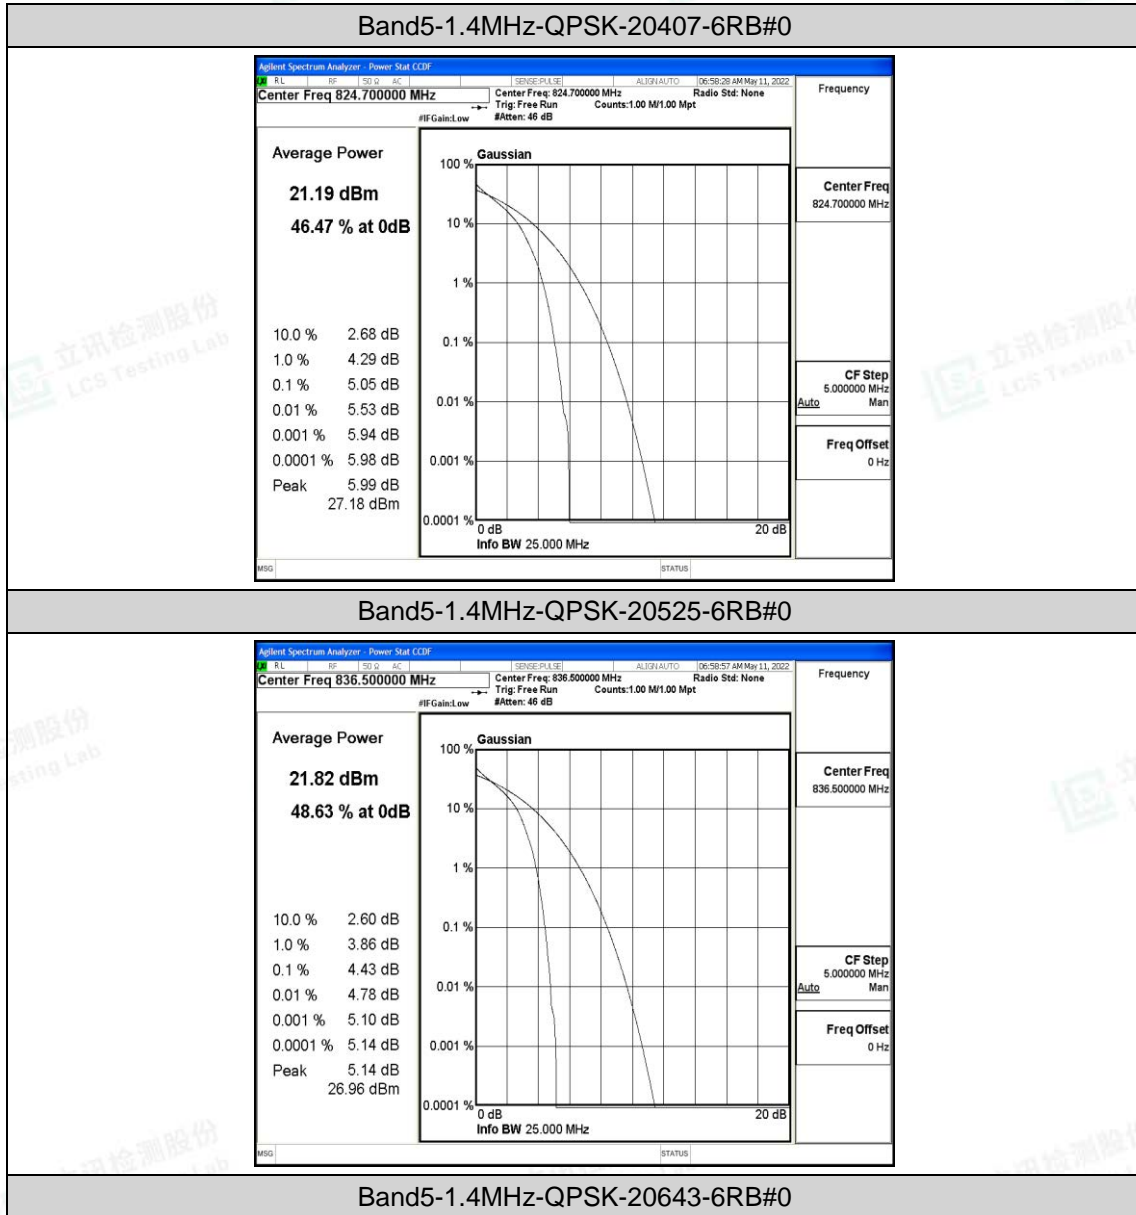

Test Graphs