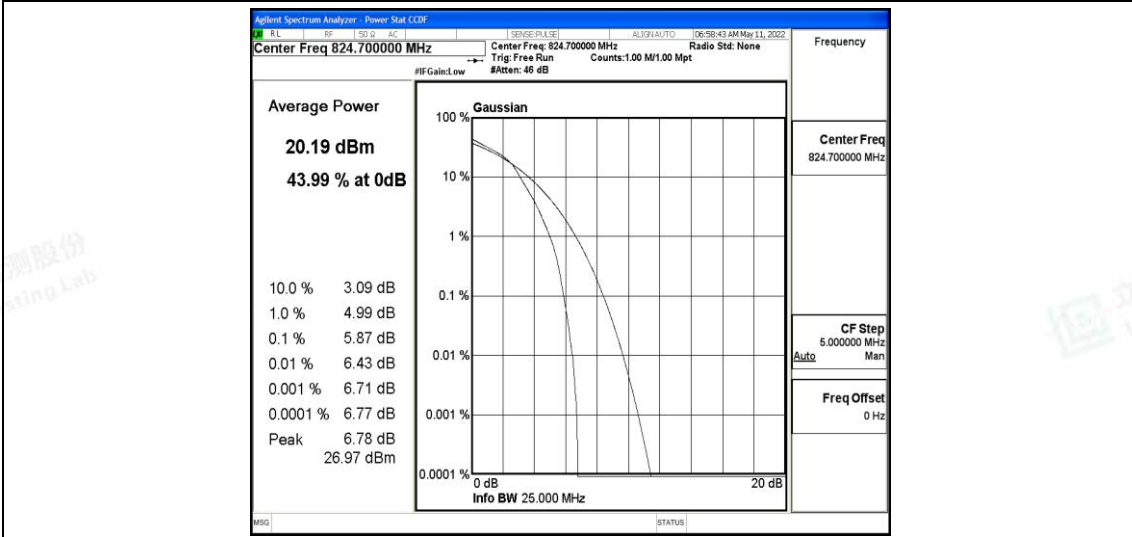

Band5-1.4MHz-16QAM-20407-6RB#0