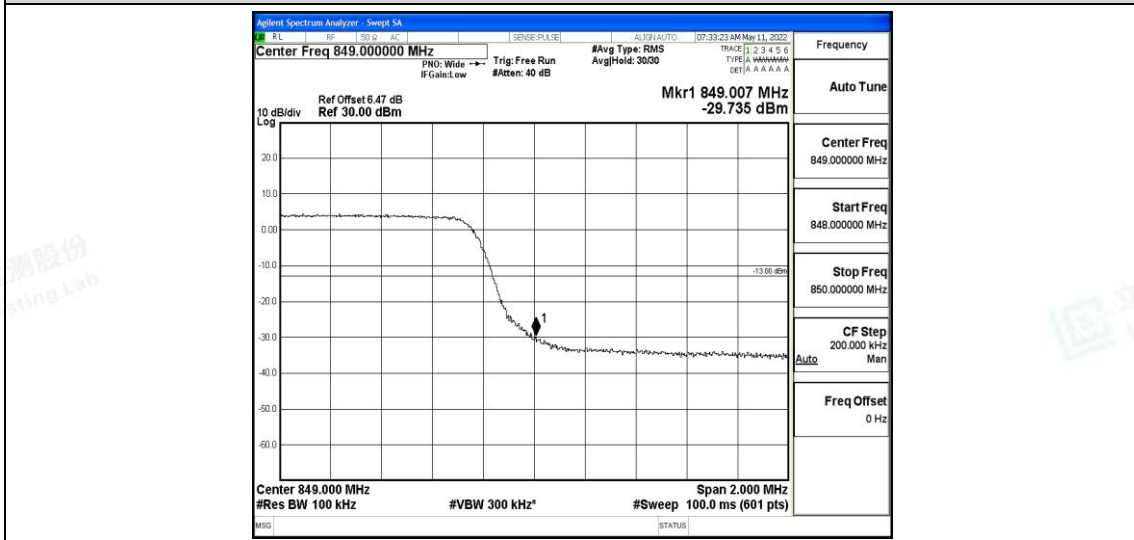

Band5-5MHz-16QAM-20625-25RB#0

Band5-10MHz-QPSK-20450-50RB#0

Band5-10MHz-QPSK-20600-50RB#0

Band5-10MHz-16QAM-20450-50RB#0

Band5-10MHz-16QAM-20600-50RB#0

F.5 Conducted Spurious Emission

Test Result

Band	Bandwidth	Modulation	Channel	RB Configuration	Frequency Range	Result (dBm)	Verdict
Band 5	1.4MHz	QPSK	20407	1RB#0	Range1:0.009~0.15MHz	-55.63	PASS
Band 5	1.4MHz	QPSK	20407	1RB#0	Range2:0.15~30MHz	-52.42	PASS
Band 5	1.4MHz	QPSK	20407	1RB#0	Range3:30~1000MHz	-40.17	PASS
Band 5	1.4MHz	QPSK	20407	1RB#0	Range4:1000~10000MHz	-44.93	PASS
Band 5	1.4MHz	QPSK	20525	1RB#0	Range1:0.009~0.15MHz	-55.19	PASS
Band 5	1.4MHz	QPSK	20525	1RB#0	Range2:0.15~30MHz	-50.28	PASS
Band 5	1.4MHz	QPSK	20525	1RB#0	Range3:30~1000MHz	-40.5	PASS
Band 5	1.4MHz	QPSK	20525	1RB#0	Range4:1000~10000MHz	-44.81	PASS
Band 5	1.4MHz	QPSK	20643	1RB#0	Range1:0.009~0.15MHz	-55.4	PASS
Band 5	1.4MHz	QPSK	20643	1RB#0	Range2:0.15~30MHz	-50.3	PASS
Band 5	1.4MHz	QPSK	20643	1RB#0	Range3:30~1000MHz	-41.4	PASS
Band 5	1.4MHz	QPSK	20643	1RB#0	Range4:1000~10000MHz	-44.8	PASS
Band 5	1.4MHz	16QAM	20407	1RB#0	Range1:0.009~0.15MHz	-55.76	PASS
Band 5	1.4MHz	16QAM	20407	1RB#0	Range2:0.15~30MHz	-49.95	PASS
Band 5	1.4MHz	16QAM	20407	1RB#0	Range3:30~1000MHz	-40.6	PASS
Band 5	1.4MHz	16QAM	20407	1RB#0	Range4:1000~10000MHz	-44.65	PASS