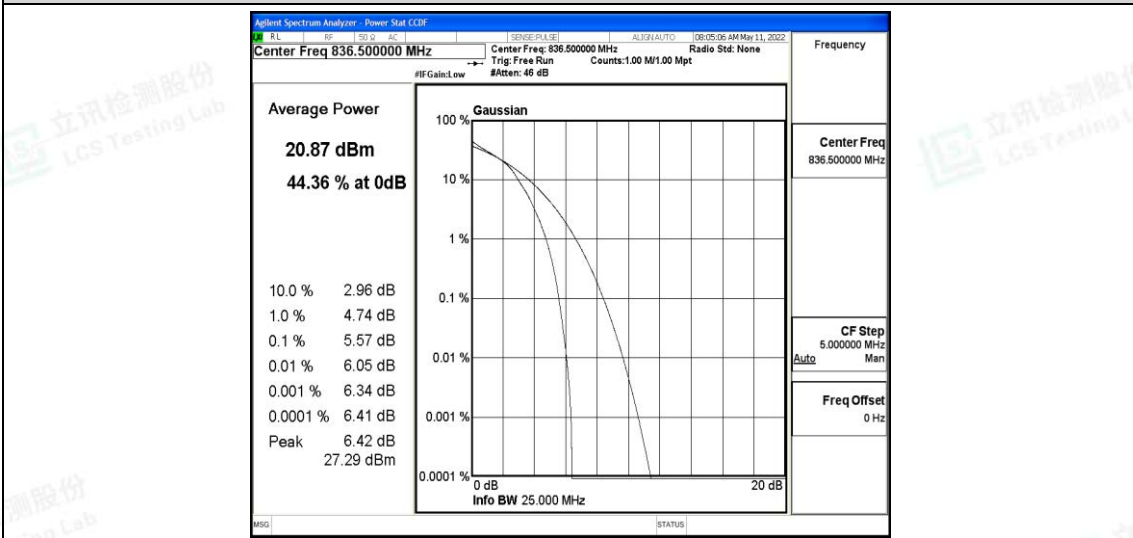

Band5-10MHz-16QAM-20525-50RB#0