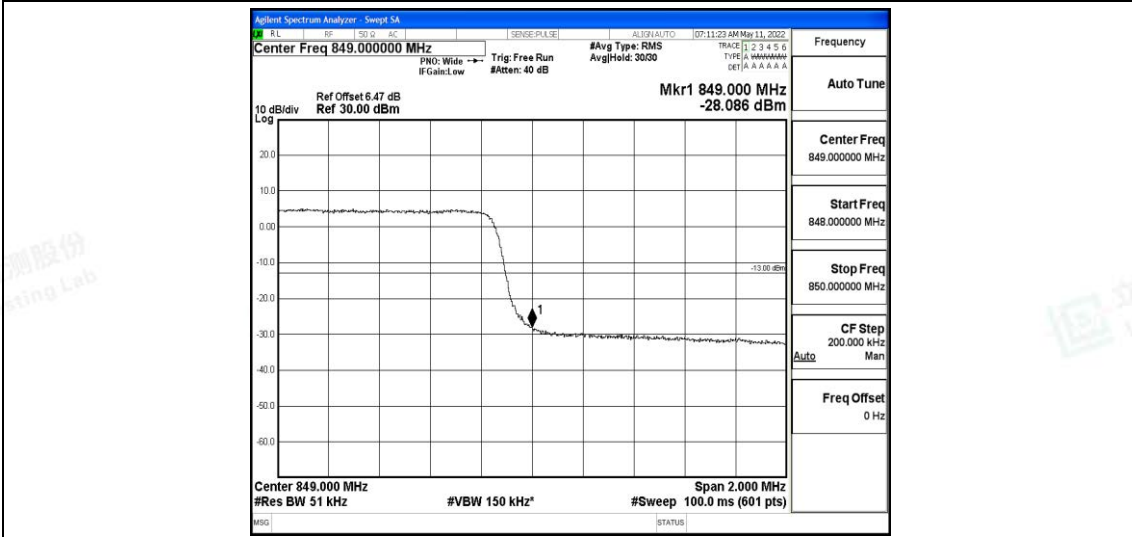

Band5-3MHz-QPSK-20635-15RB#0