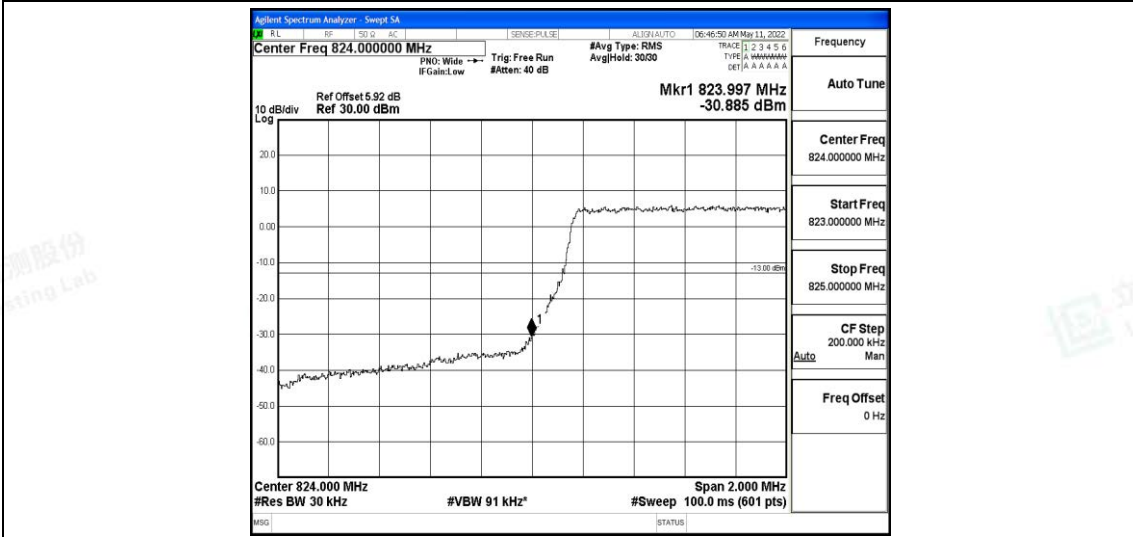

Band5-1.4MHz-16QAM-20407-6RB#0