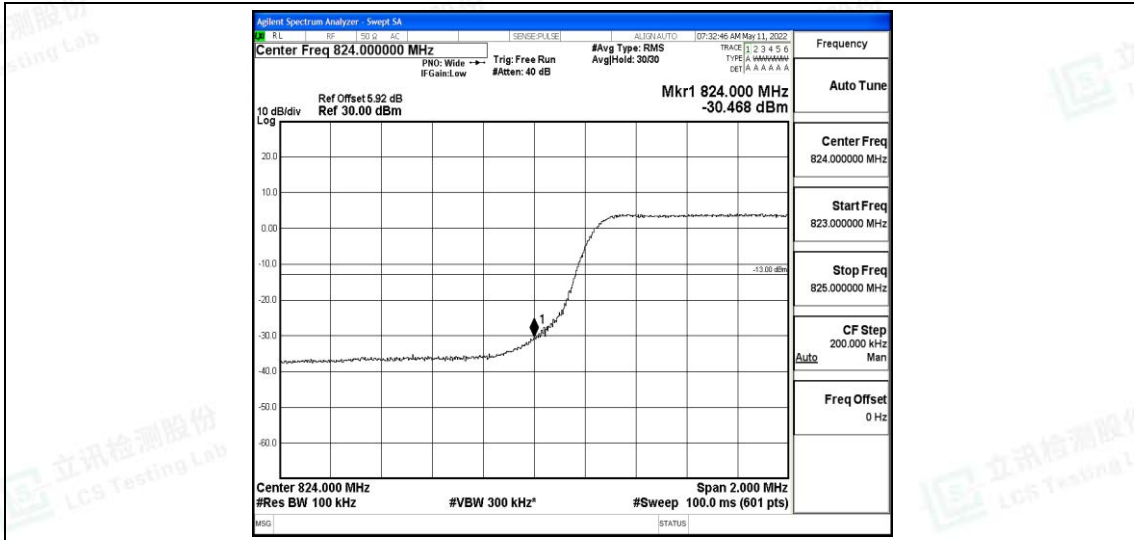

Band5-3MHz-QPSK-20635-15RB#0

Band5-3MHz-16QAM-20415-15RB#0

Band5-3MHz-16QAM-20635-15RB#0

Band5-5MHz-QPSK-20425-25RB#0

Band5-5MHz-QPSK-20625-25RB#0

Band5-5MHz-16QAM-20425-25RB#0

Shenzhen LCS Compliance Testing Laboratory Ltd.
 Add: 101, 201 Bldg A & 301 Bldg C, Juji Industrial Park Yabianxueziwei, Shajing Street, Baoan District, Shenzhen, 518000, China
 Tel: +(86) 0755-82591330 | E-mail: webmaster@lcs-cert.com | Web: www.lcs-cert.com
 Scan code to check authenticity