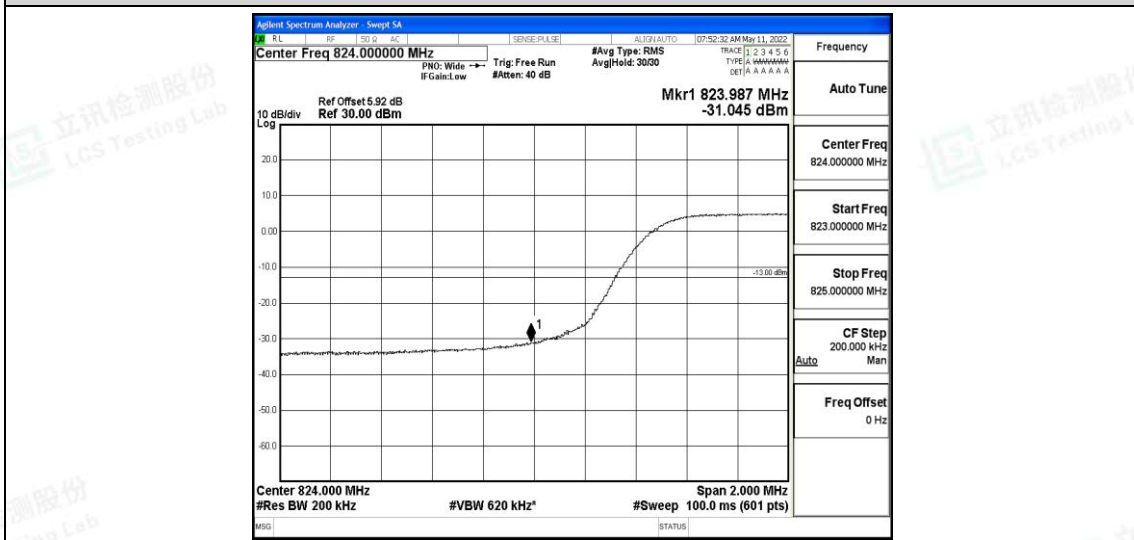

Band5-10MHz-QPSK-20450-50RB#0