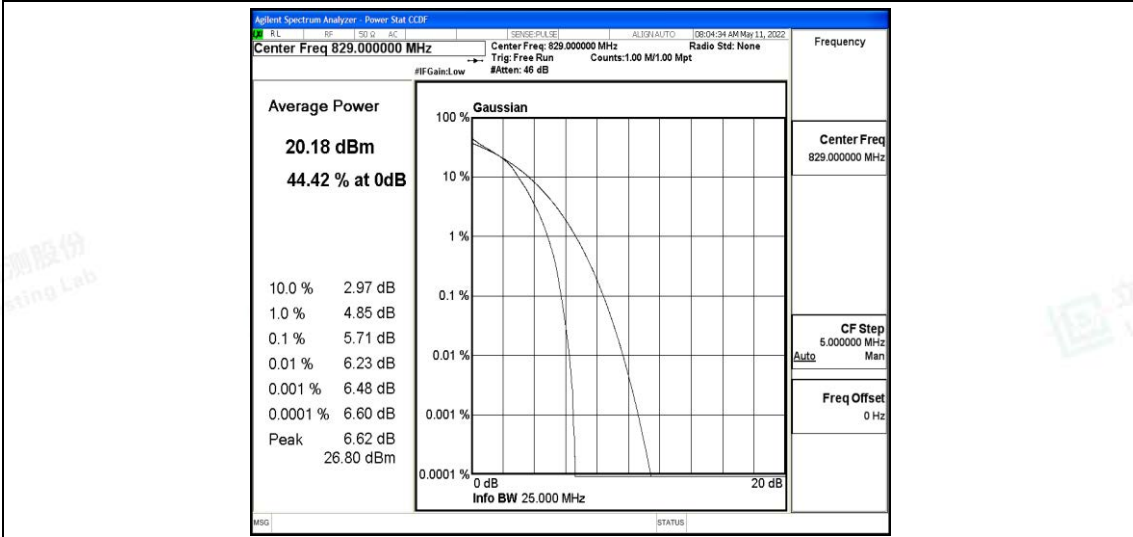

Band5-10MHz-16QAM-20450-50RB#0