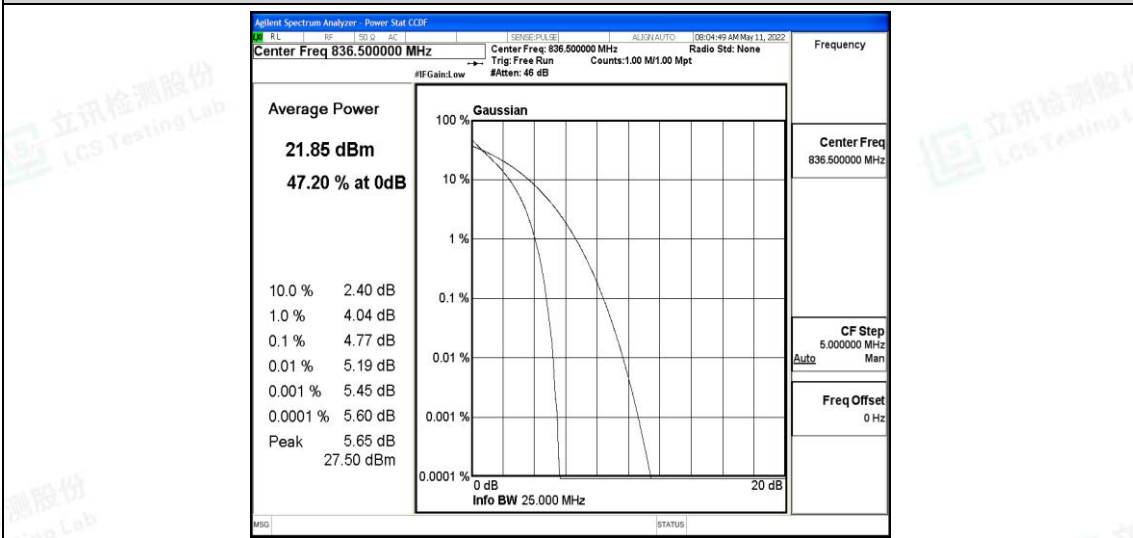

Band5-10MHz-QPSK-20525-50RB#0