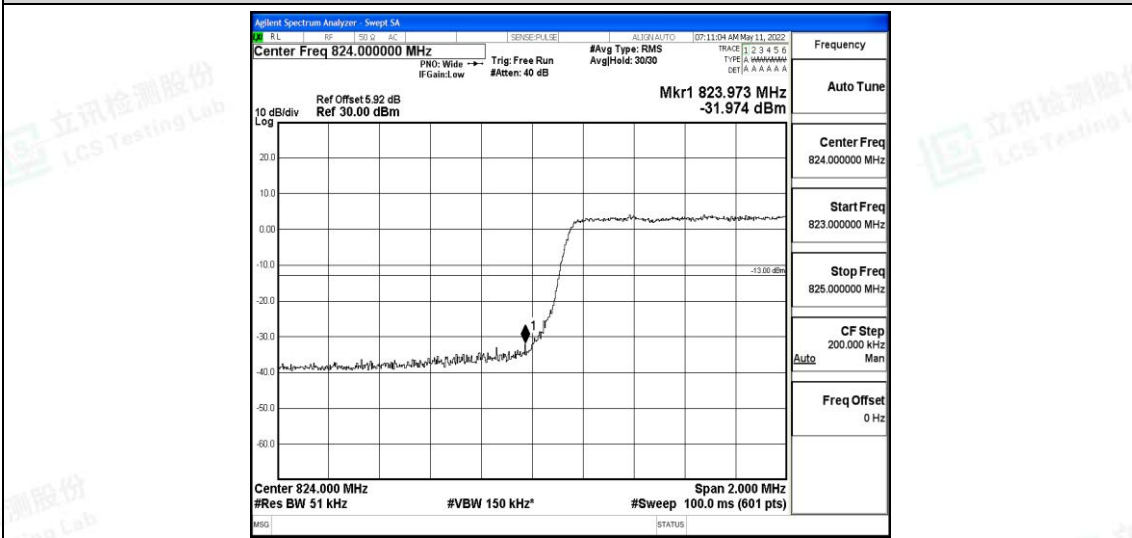

Band5-3MHz-16QAM-20415-15RB#0