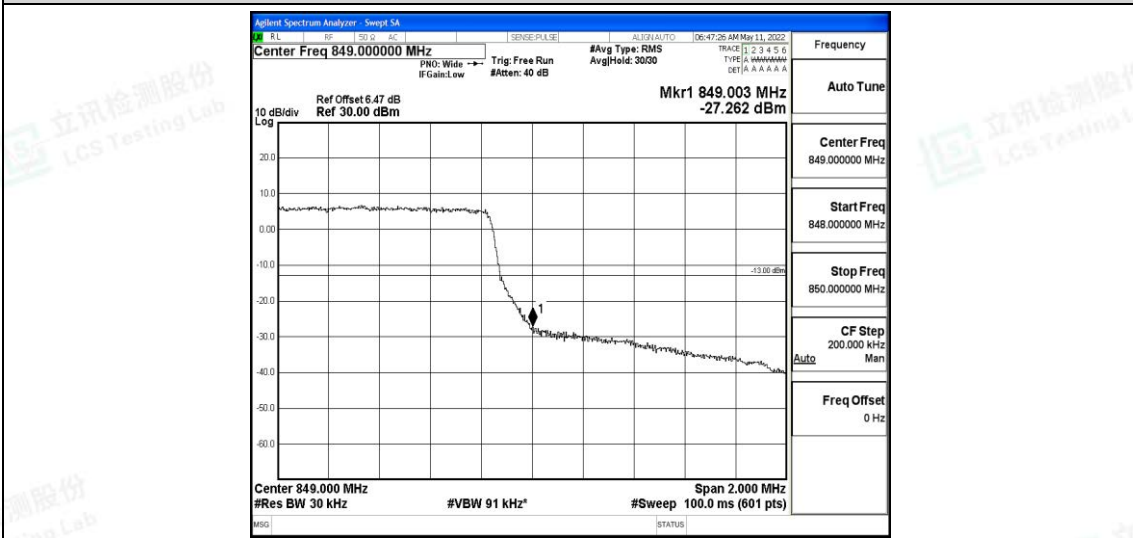

Test Graphs

Band5-1.4MHz-16QAM-20407-6RB#0

Band5-1.4MHz-16QAM-20643-6RB#0

Band5-3MHz-QPSK-20415-15RB#0

Shenzhen LCS Compliance Testing Laboratory Ltd.
 Add: 101, 201 Bldg A & 301 Bldg C, Juji Industrial Park Yabianxueziwei, Shajing Street, Baoan District, Shenzhen, 518000, China
 Tel: +(86) 0755-82591330 | E-mail: webmaster@lcs-cert.com | Web: www.lcs-cert.com
 Scan code to check authenticity