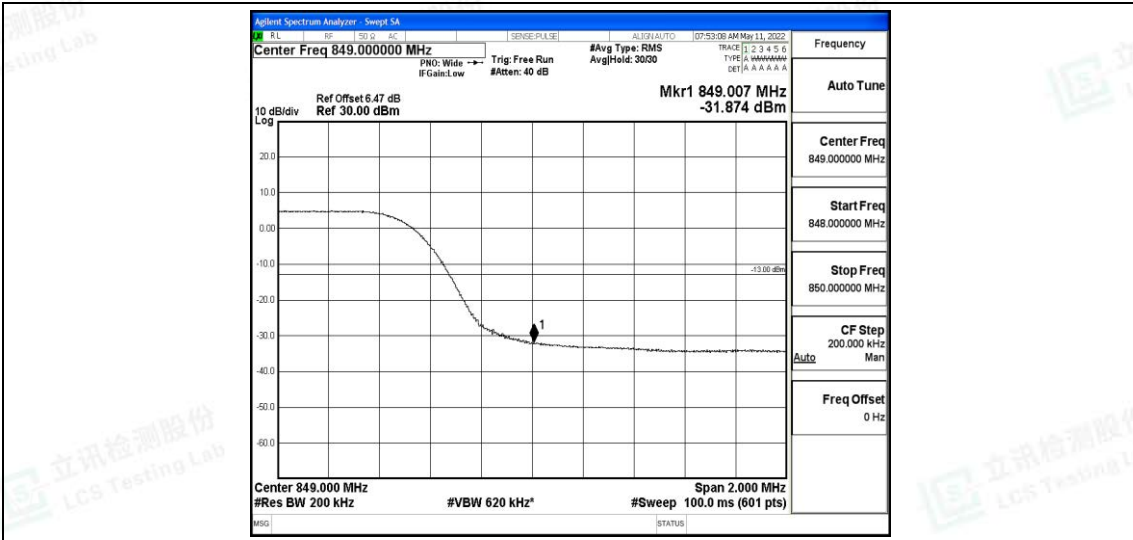

Band5-5MHz-16QAM-20625-25RB#0

Band5-10MHz-QPSK-20450-50RB#0

Band5-10MHz-QPSK-20600-50RB#0

Band5-10MHz-16QAM-20450-50RB#0

Band5-10MHz-16QAM-20600-50RB#0

F.5 Conducted Spurious Emission

Test Result

Band	Bandwidth	Modulation	Channel	RB Configuration	Frequency Range	Result (dBm)	Verdict
Band 5	1.4MHz	QPSK	20407	1RB#0	Range1:0.009~0.15MHz	-55.63	PASS
Band 5	1.4MHz	QPSK	20407	1RB#0	Range2:0.15~30MHz	-52.42	PASS
Band 5	1.4MHz	QPSK	20407	1RB#0	Range3:30~1000MHz	-40.17	PASS
Band 5	1.4MHz	QPSK	20407	1RB#0	Range4:1000~10000MHz	-44.93	PASS
Band 5	1.4MHz	QPSK	20525	1RB#0	Range1:0.009~0.15MHz	-55.19	PASS
Band 5	1.4MHz	QPSK	20525	1RB#0	Range2:0.15~30MHz	-50.28	PASS
Band 5	1.4MHz	QPSK	20525	1RB#0	Range3:30~1000MHz	-40.5	PASS
Band 5	1.4MHz	QPSK	20525	1RB#0	Range4:1000~10000MHz	-44.81	PASS
Band 5	1.4MHz	QPSK	20643	1RB#0	Range1:0.009~0.15MHz	-55.4	PASS
Band 5	1.4MHz	QPSK	20643	1RB#0	Range2:0.15~30MHz	-50.3	PASS
Band 5	1.4MHz	QPSK	20643	1RB#0	Range3:30~1000MHz	-41.4	PASS
Band 5	1.4MHz	QPSK	20643	1RB#0	Range4:1000~10000MHz	-44.8	PASS
Band 5	1.4MHz	16QAM	20407	1RB#0	Range1:0.009~0.15MHz	-55.76	PASS
Band 5	1.4MHz	16QAM	20407	1RB#0	Range2:0.15~30MHz	-49.95	PASS
Band 5	1.4MHz	16QAM	20407	1RB#0	Range3:30~1000MHz	-40.6	PASS
Band 5	1.4MHz	16QAM	20407	1RB#0	Range4:1000~10000MHz	-44.65	PASS