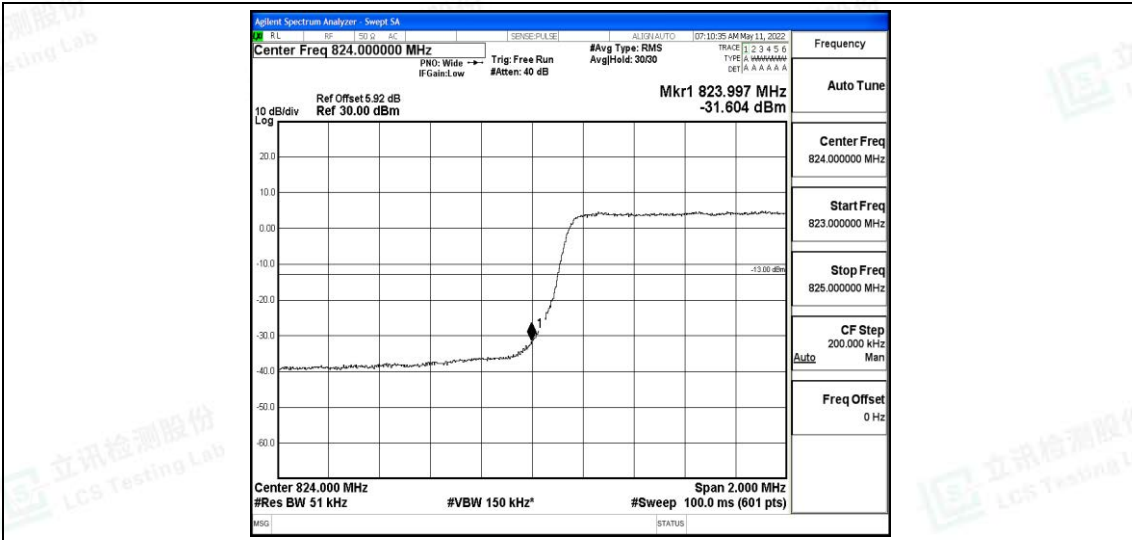

Test Graphs

Band5-1.4MHz-16QAM-20407-6RB#0

Band5-1.4MHz-16QAM-20643-6RB#0

Band5-3MHz-QPSK-20415-15RB#0

Shenzhen LCS Compliance Testing Laboratory Ltd.
 Add: 101, 201 Bldg A & 301 Bldg C, Juji Industrial Park Yabianxueziwei, Shajing Street, Baoan District, Shenzhen, 518000, China
 Tel: +(86) 0755-82591330 | E-mail: webmaster@lcs-cert.com | Web: www.lcs-cert.com
 Scan code to check authenticity