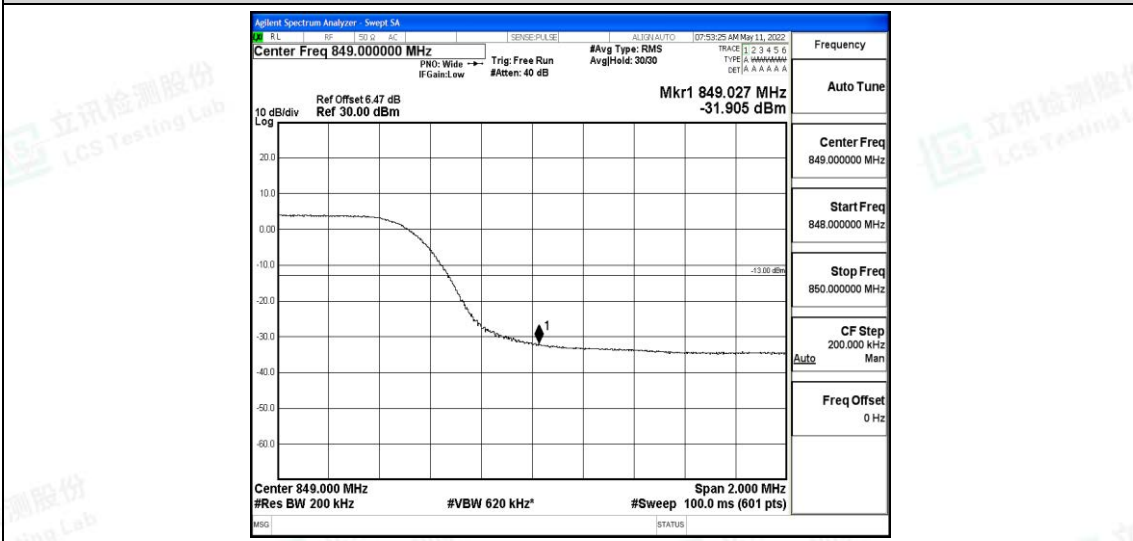

Band5-5MHz-16QAM-20625-25RB#0

Band5-10MHz-QPSK-20450-50RB#0

Band5-10MHz-QPSK-20600-50RB#0

Band5-10MHz-16QAM-20450-50RB#0

Band5-10MHz-16QAM-20600-50RB#0

F.5 Conducted Spurious Emission

Test Result

Band	Bandwidth	Modulation	Channel	RB Configuration	Frequency Range	Result (dBm)	Verdict
Band 5	1.4MHz	QPSK	20407	1RB#0	Range1:0.009~0.15MHz	-55.63	PASS
Band 5	1.4MHz	QPSK	20407	1RB#0	Range2:0.15~30MHz	-52.42	PASS
Band 5	1.4MHz	QPSK	20407	1RB#0	Range3:30~1000MHz	-40.17	PASS
Band 5	1.4MHz	QPSK	20407	1RB#0	Range4:1000~10000MHz	-44.93	PASS
Band 5	1.4MHz	QPSK	20525	1RB#0	Range1:0.009~0.15MHz	-55.19	PASS
Band 5	1.4MHz	QPSK	20525	1RB#0	Range2:0.15~30MHz	-50.28	PASS
Band 5	1.4MHz	QPSK	20525	1RB#0	Range3:30~1000MHz	-40.5	PASS
Band 5	1.4MHz	QPSK	20525	1RB#0	Range4:1000~10000MHz	-44.81	PASS
Band 5	1.4MHz	QPSK	20643	1RB#0	Range1:0.009~0.15MHz	-55.4	PASS
Band 5	1.4MHz	QPSK	20643	1RB#0	Range2:0.15~30MHz	-50.3	PASS
Band 5	1.4MHz	QPSK	20643	1RB#0	Range3:30~1000MHz	-41.4	PASS
Band 5	1.4MHz	QPSK	20643	1RB#0	Range4:1000~10000MHz	-44.8	PASS
Band 5	1.4MHz	16QAM	20407	1RB#0	Range1:0.009~0.15MHz	-55.76	PASS
Band 5	1.4MHz	16QAM	20407	1RB#0	Range2:0.15~30MHz	-49.95	PASS
Band 5	1.4MHz	16QAM	20407	1RB#0	Range3:30~1000MHz	-40.6	PASS
Band 5	1.4MHz	16QAM	20407	1RB#0	Range4:1000~10000MHz	-44.65	PASS