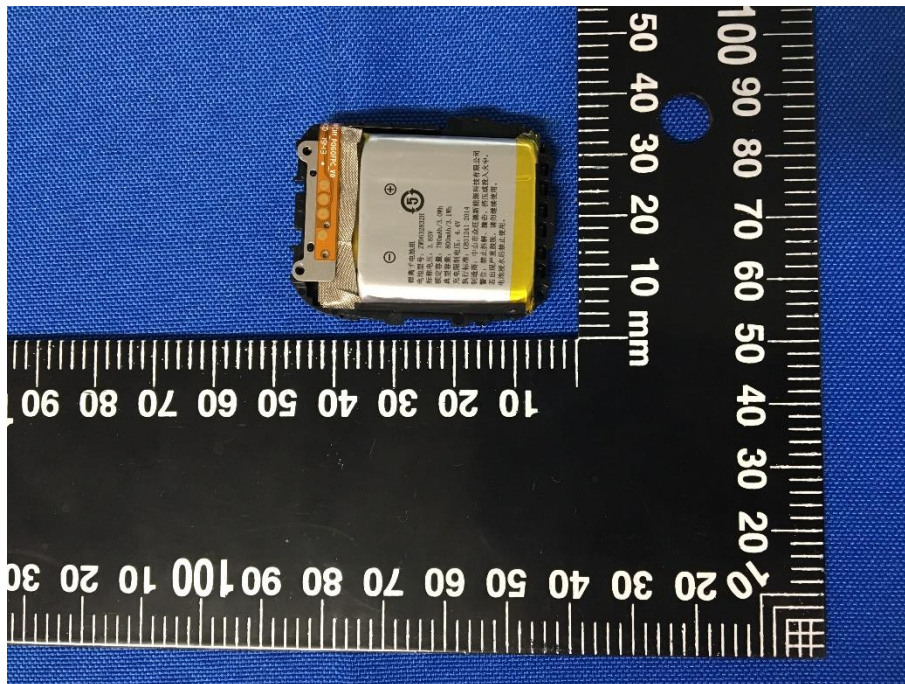

EUT INTERNAL PHOTOS

X5 Play:

EUT UNCOVER VIEW

EUT UNCOVER VIEW

EUT UNCOVER VIEW

Batter

MAIN BOARD TOP VIEW (WITH SHIELDING)

MAIN BOARD REAR VIEW (WITH SHIELDING)

MAIN BOARD TOP VIEW (WITHOUT SHIELDING)

MAIN BOARD REAR VIEW (WITHOUT SHIELDING)