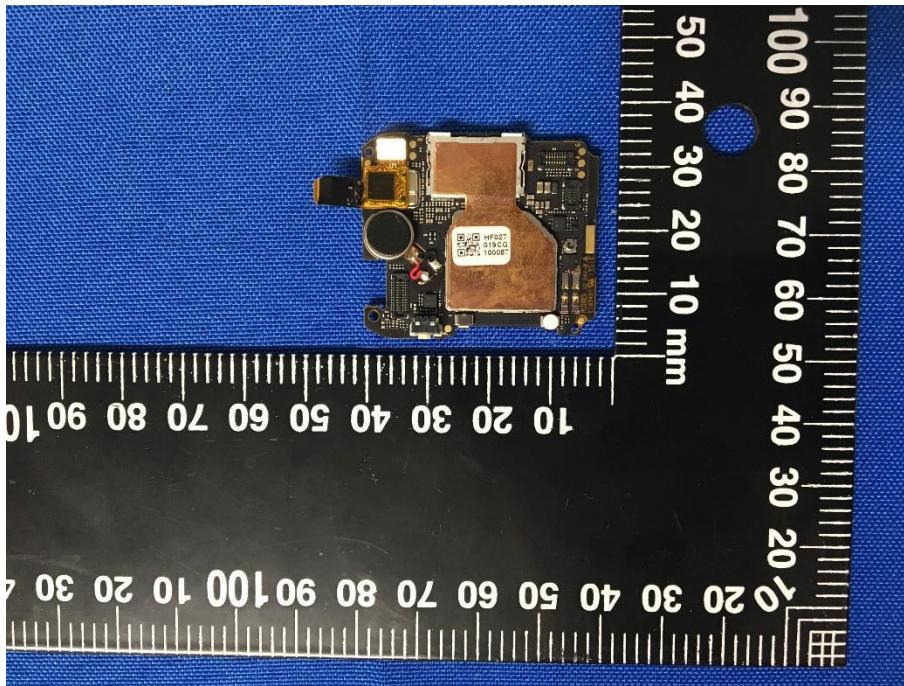

EUT INTERNAL PHOTOS

X5 Play:

EUT UNCOVER VIEW

EUT UNCOVER VIEW

EUT UNCOVER VIEW

Batter

MAIN BOARD TOP VIEW (WITH SHIELDING)

MAIN BOARD REAR VIEW (WITH SHIELDING)

MAIN BOARD TOP VIEW (WITHOUT SHIELDING)

MAIN BOARD REAR VIEW (WITHOUT SHIELDING)