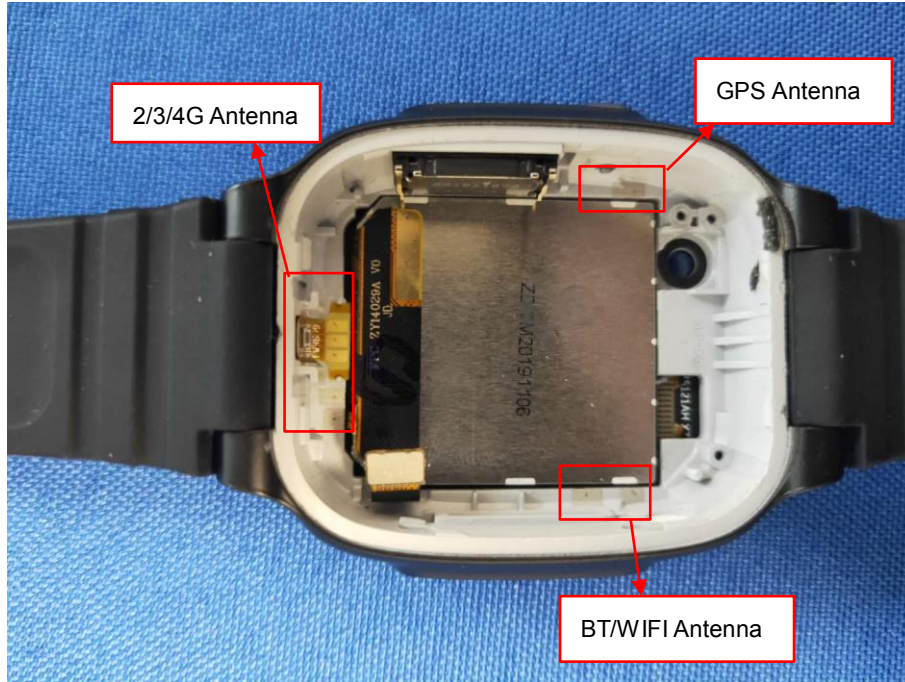

EUT INTERNAL PHOTOS

X5 Play:

EUT UNCOVER VIEW

EUT UNCOVER VIEW

EUT UNCOVER VIEW

Batter

MAIN BOARD TOP VIEW (WITH SHIELDING)

MAIN BOARD REAR VIEW (WITH SHIELDING)

MAIN BOARD TOP VIEW (WITHOUT SHIELDING)

MAIN BOARD REAR VIEW (WITHOUT SHIELDING)