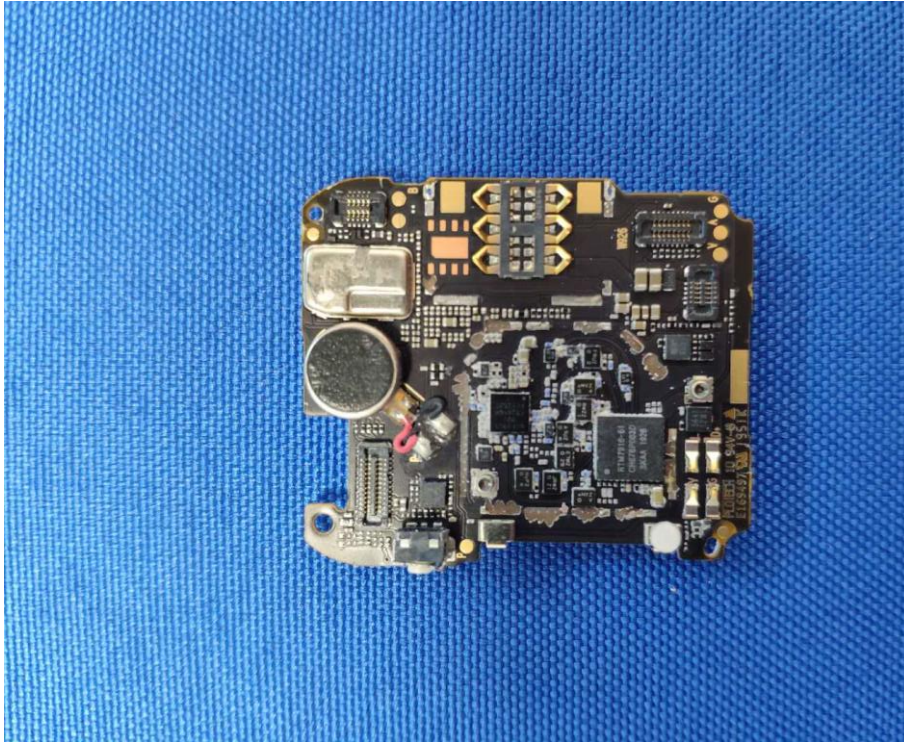

EUT INTERNAL PHOTOS

X5 Play:

EUT UNCOVER VIEW

EUT UNCOVER VIEW

EUT UNCOVER VIEW

Batter

MAIN BOARD TOP VIEW (WITH SHIELDING)

MAIN BOARD REAR VIEW (WITH SHIELDING)

MAIN BOARD TOP VIEW (WITHOUT SHIELDING)

MAIN BOARD REAR VIEW (WITHOUT SHIELDING)