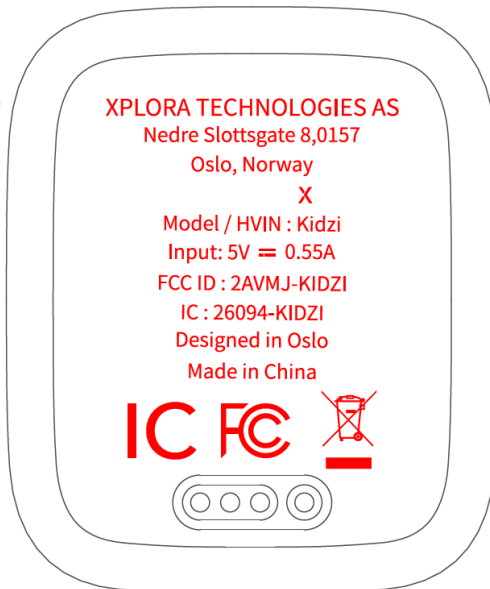

LABEL AND LOCATION

Font color: black

Note: The font is silk-screened on the product

(Size: L3.0cm x 2.0cm)