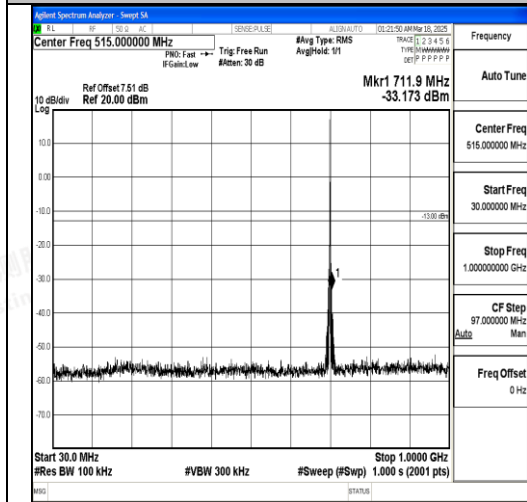

Band12\_1.4MHz\_QPSK\_23095\_1RB#0\_0.009~0.15\_0.009~0.15

Band12\_1.4MHz\_QPSK\_23095\_1RB#0\_0.15~30\_0.15~30

Band12\_1.4MHz\_QPSK\_23095\_1RB#0\_30~1000\_30~1000

Band12\_1.4MHz\_QPSK\_23095\_1RB#0\_1000~3000\_1000~3000