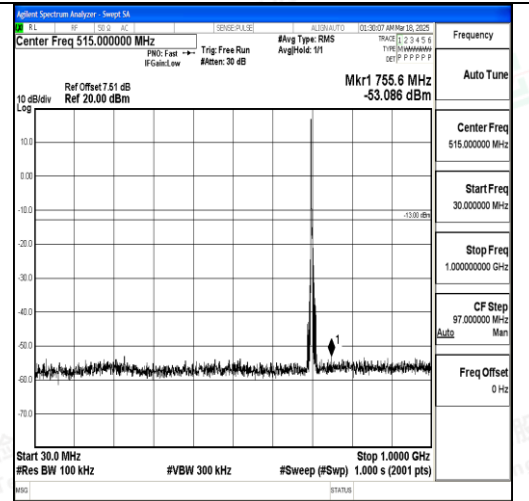

Band12\_5MHz\_16QAM\_23095\_1RB#0\_0.15~30\_0.15~30

Band12\_5MHz\_16QAM\_23095\_1RB#0\_30~1000\_30~1000

Band12\_5MHz\_16QAM\_23095\_1RB#0\_1000~3000\_1000~3000

Band12\_5MHz\_16QAM\_23095\_1RB#0\_3000~10000\_3000~10000