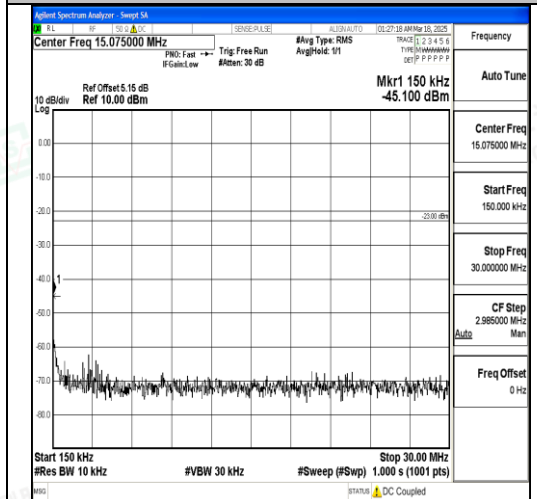

Band12\_3MHz\_QPSK\_23165\_1RB#0\_30~1000\_30~1000

Band12\_3MHz\_QPSK\_23165\_1RB#0\_1000~3000\_0\_1000~3000

Band12\_3MHz\_QPSK\_23165\_1RB#0\_3000~10000\_000\_3000~10000

Band12\_3MHz\_16QAM\_23165\_1RB#0\_0.009~0.15\_0.009~0.15