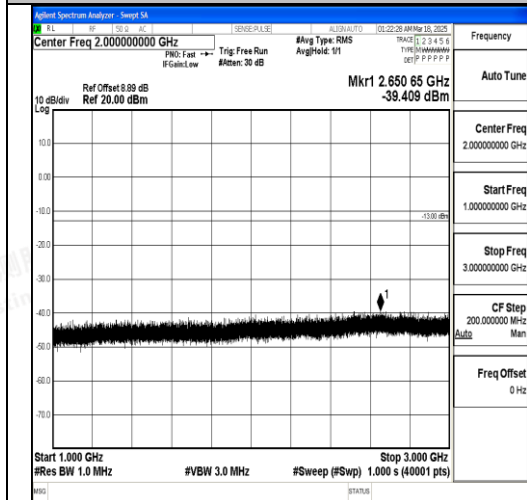

Band12\_1.4MHz\_QPSK\_23095\_1RB#0\_3000~10000\_3000~10000

Band12\_1.4MHz\_16QAM\_23095\_1RB#0\_0.009~0.15\_0.009~0.15

Band12\_1.4MHz\_16QAM\_23095\_1RB#0\_0.15~30\_0.15~30

Band12\_1.4MHz\_16QAM\_23095\_1RB#0\_30~1000\_30~1000