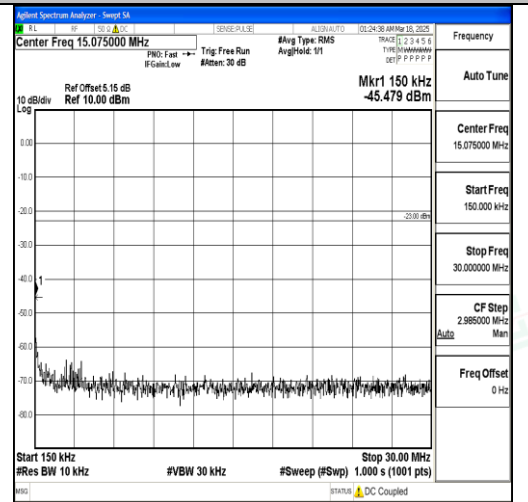

Band12_1.4MHz_16QAM_23173_1RB#0_3000~10000_3000~10000

Band12_3MHz_QPSK_23025_1RB#0_0.15~30_0.15~30