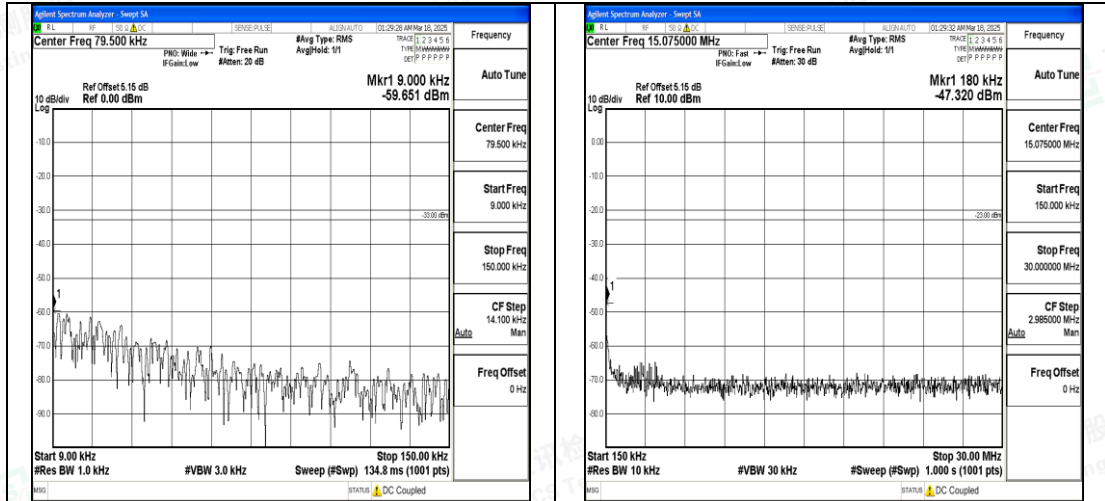

Band12_5MHz_16QAM_23035_1RB#0_3000~1000_3000~10000

Band12_5MHz_QPSK_23095_1RB#0_0.009~0.15_0.009~0.15

Band12_5MHz_QPSK_23095_1RB#0_0.15~30_0.15~30