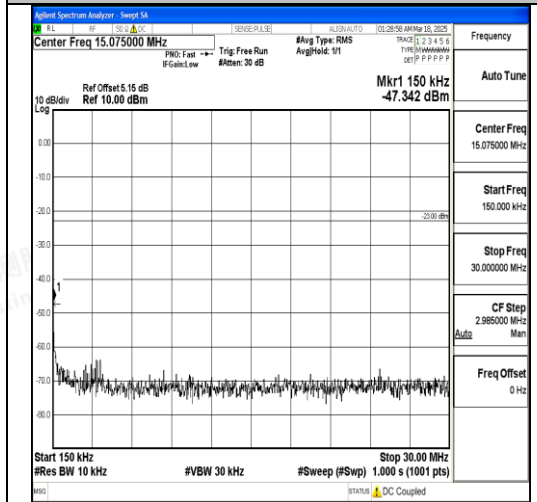

Band12_5MHz_QPSK_23035_1RB#0_3000~1000_3000~10000

Band12_5MHz_16QAM_23035_1RB#0_0.15~30_0.15~30