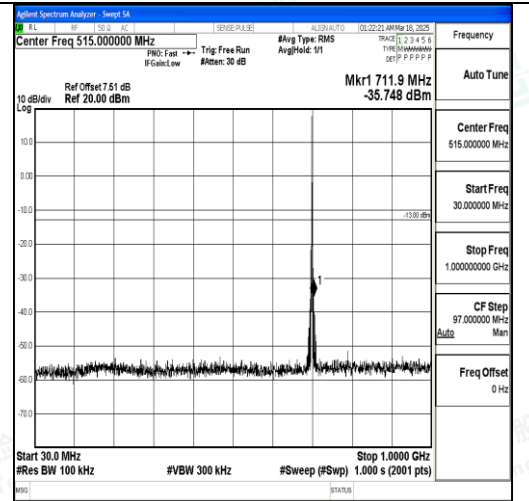

Band12\_1.4MHz\_QPSK\_23095\_1RB#0\_3000~10000\_3000~10000

Band12\_1.4MHz\_16QAM\_23095\_1RB#0\_0.009~0.15\_0.009~0.15

Band12\_1.4MHz\_16QAM\_23095\_1RB#0\_0.15~30\_0.15~30

Band12\_1.4MHz\_16QAM\_23095\_1RB#0\_30~1000\_30~1000