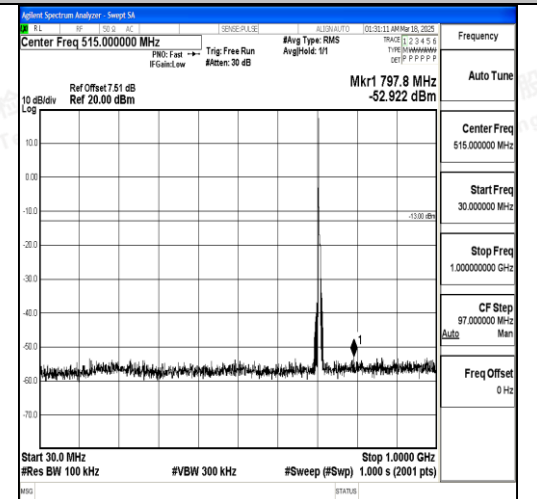

Band12_5MHz_16QAM_23155_1RB#0_0.009~0.15_0.009~0.15

Band12_5MHz_16QAM_23155_1RB#0_30~1000_30~1000

Shenzhen LCS Compliance Testing Laboratory Ltd.
Add: 101, 201 Bldg A & 301 Bldg C, Juji Industrial Park Yabianxueziwei, Shajing Street, Baoan District, Shenzhen, 518000, China
Tel: +(86) 0755-82591330 | E-mail: webmaster@lcs-cert.com | Web: www.lcs-cert.com
Scan code to check authenticity