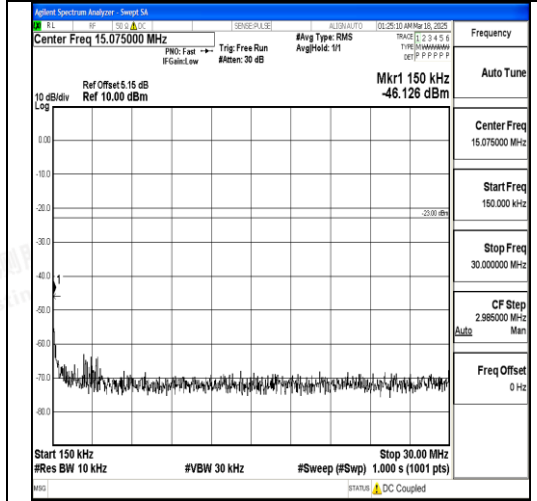

Band12_3MHz_QPSK_23025_1RB#0_3000~1000_3000~10000

Band12_3MHz_16QAM_23025_1RB#0_0.15~30_0.15~30