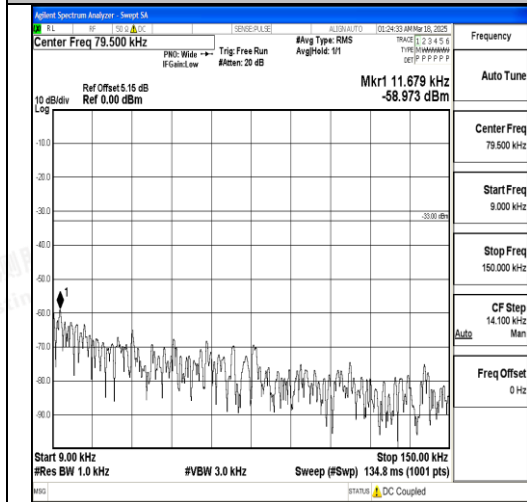

Band12\_1.4MHz\_16QAM\_23173\_1RB#0\_1000~3000\_1000~3000

Band12\_1.4MHz\_16QAM\_23173\_1RB#0\_3000~10000\_3000~10000

Band12\_3MHz\_QPSK\_23025\_1RB#0\_0.009~0.15\_0.009~0.15

Band12\_3MHz\_QPSK\_23025\_1RB#0\_0.15~30\_0.15~30