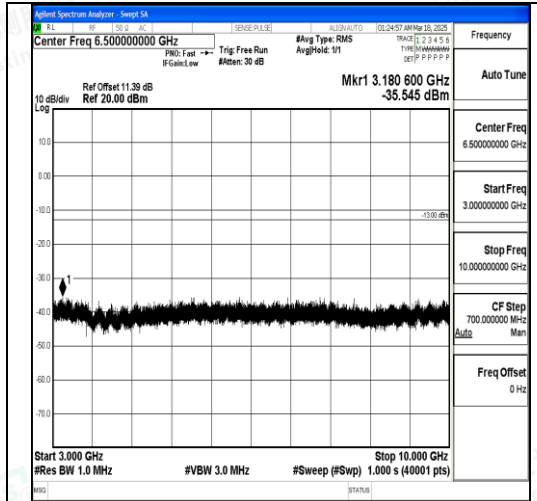

Band12_3MHz_QPSK_23025_1RB#0_3000~1000_3000~10000