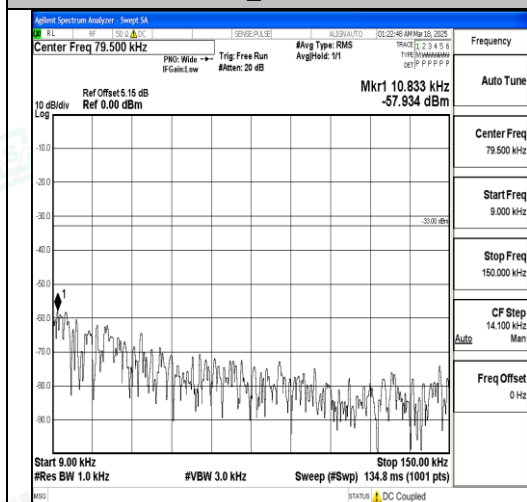

Band12_1.4MHz_16QAM_23095_1RB#0_1000~3000_1000~3000

Band12_1.4MHz_QPSK_23173_1RB#0_0.009~0.15_0.009~0.15