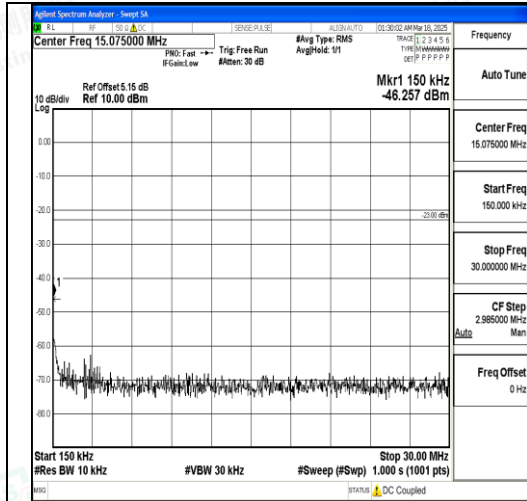

Band12_5MHz_16QAM_23095_1RB#0_0.15~30_0.15~30