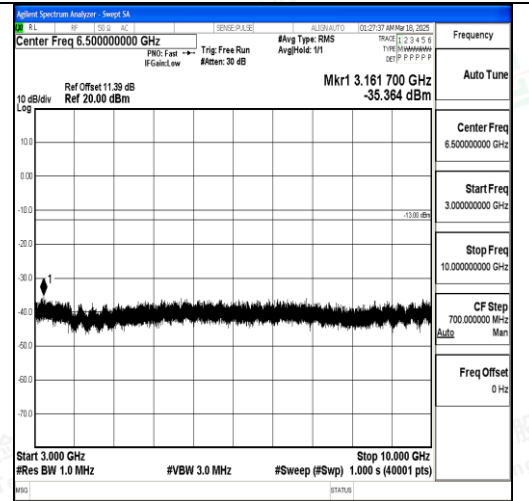

Band12\_3MHz\_16QAM\_23165\_1RB#0\_1000~3000\_1000~3000

Band12\_3MHz\_16QAM\_23165\_1RB#0\_3000~10000\_3000~10000

Band12\_5MHz\_QPSK\_23035\_1RB#0\_0.009~0.15\_0.009~0.15

Band12\_5MHz\_QPSK\_23035\_1RB#0\_0.15~30\_0.15~30