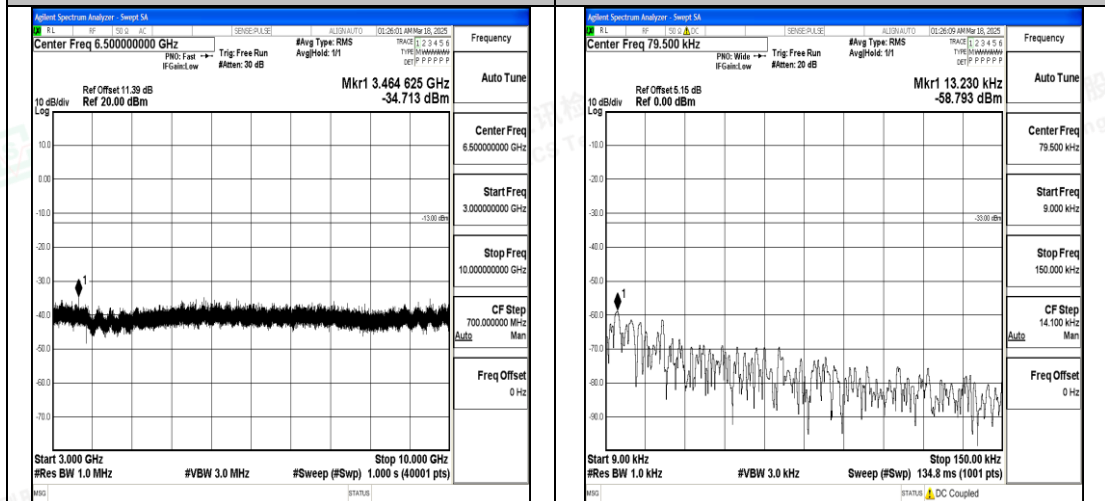

Band12\_3MHz\_QPSK\_23095\_1RB#0\_0.009~0.15\_0.009~0.15

Band12\_3MHz\_QPSK\_23095\_1RB#0\_0.15~30\_0.15~30

Band12\_3MHz\_QPSK\_23095\_1RB#0\_30~1000\_30~1000

Band12\_3MHz\_QPSK\_23095\_1RB#0\_1000~3000\_0\_1000~3000