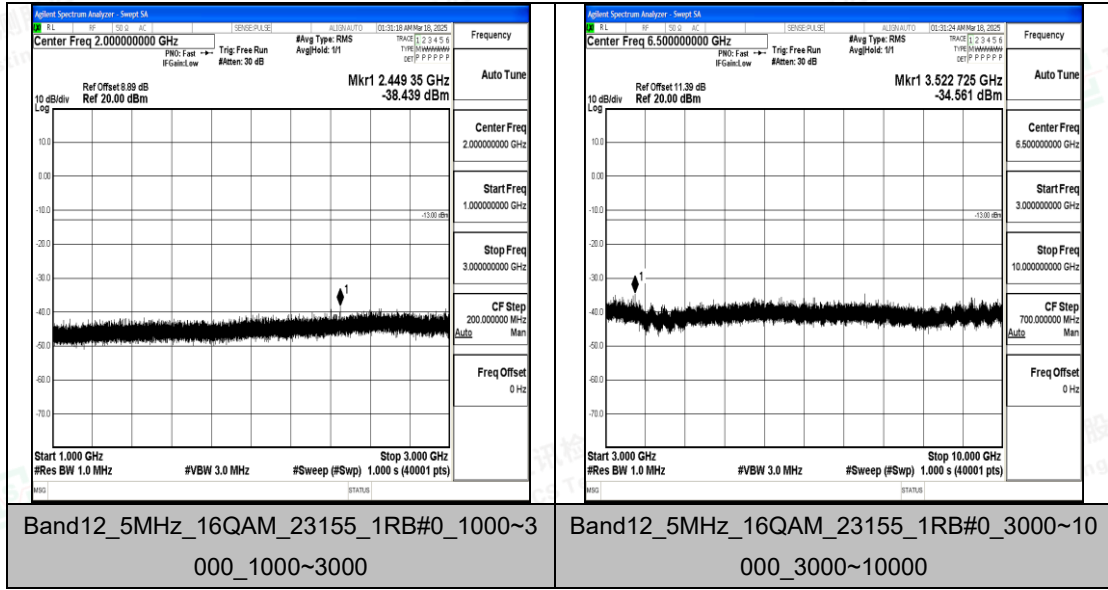

Band12_5MHz_16QAM_23155_1RB#0_30~1000_30~1000

Band12_5MHz_16QAM_23155_1RB#0_1000~3000_1000~3000

Band12_5MHz_16QAM_23155_1RB#0_3000~10000_3000~10000

Shenzhen LCS Compliance Testing Laboratory Ltd.
Add: 101, 201 Bldg A & 301 Bldg C, Juji Industrial Park Yabianxueziwei, Shajing Street, Baoan District, Shenzhen, 518000, China
Tel: +(86) 0755-82591330 | E-mail: webmaster@lcs-cert.com | Web: www.lcs-cert.com
Scan code to check authenticity