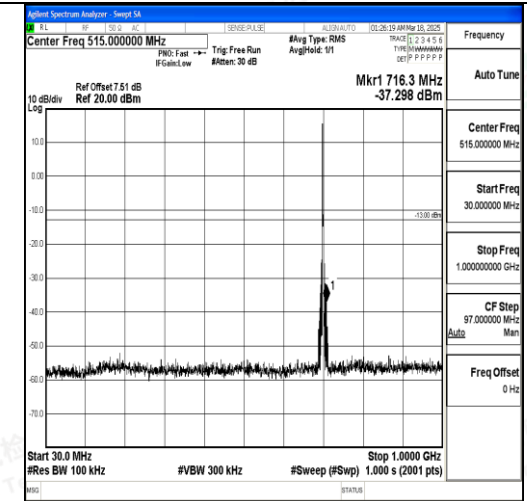

Band12_3MHz_16QAM_23095_1RB#0_0.009~0.15_15_0.009~0.15

Band12_3MHz_16QAM_23095_1RB#0_30~1000_30~1000