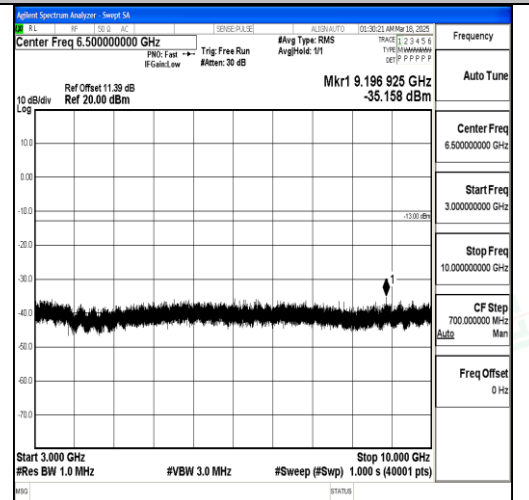

Band12\_5MHz\_16QAM\_23095\_1RB#0\_0.15~30\_0.15~30

Band12\_5MHz\_16QAM\_23095\_1RB#0\_30~1000\_30~1000

Band12\_5MHz\_16QAM\_23095\_1RB#0\_1000~3000\_1000~3000

Band12\_5MHz\_16QAM\_23095\_1RB#0\_3000~10000\_3000~10000