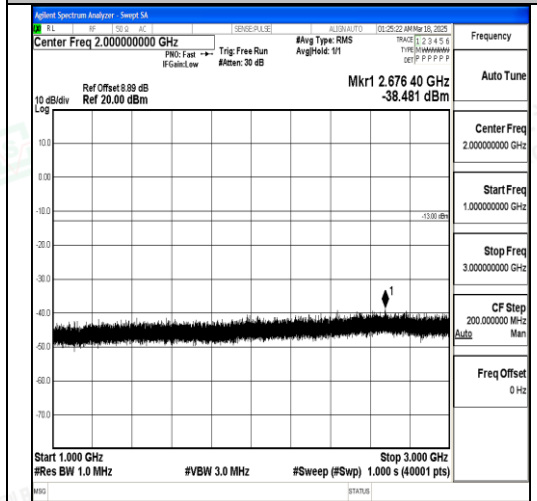

Band12\_3MHz\_QPSK\_23025\_1RB#0\_3000~1000\_3000~10000

Band12\_3MHz\_16QAM\_23025\_1RB#0\_0.009~0.15\_0.009~0.15

Band12\_3MHz\_16QAM\_23025\_1RB#0\_0.15~30\_0.15~30

Band12\_3MHz\_16QAM\_23025\_1RB#0\_30~1000\_30~1000