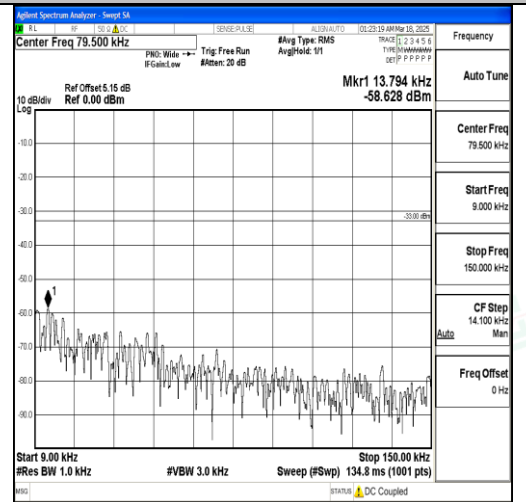

Band12\_1.4MHz\_QPSK\_23173\_1RB#0\_30~1000\_00\_30~1000

Band12\_1.4MHz\_QPSK\_23173\_1RB#0\_1000~3000\_000\_1000~3000

Band12\_1.4MHz\_QPSK\_23173\_1RB#0\_3000~10000\_0000\_3000~10000

Band12\_1.4MHz\_16QAM\_23173\_1RB#0\_0.009~0.15\_0.009~0.15