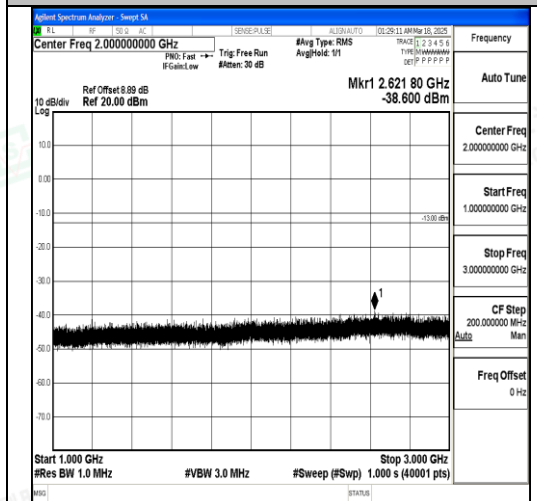

Band12\_5MHz\_QPSK\_23035\_1RB#0\_3000~1000\_3000~10000

Band12\_5MHz\_16QAM\_23035\_1RB#0\_0.009~0.15\_0.009~0.15

Band12\_5MHz\_16QAM\_23035\_1RB#0\_0.15~30\_0.15~30

Band12\_5MHz\_16QAM\_23035\_1RB#0\_30~1000\_30~1000