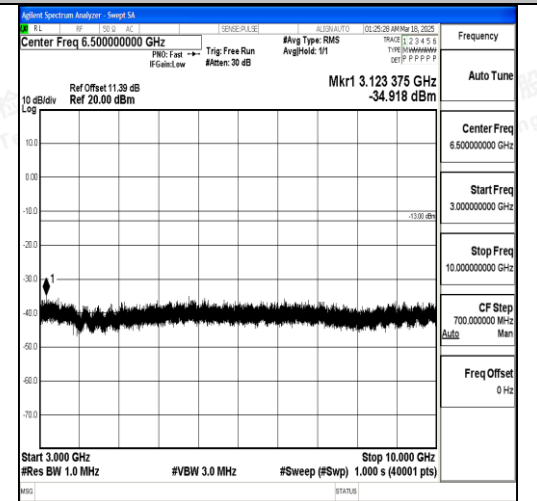

Band12_3MHz_16QAM_23025_1RB#0_30~1000_30~1000

Band12_3MHz_16QAM_23025_1RB#0_3000~10000_3000~10000

Shenzhen LCS Compliance Testing Laboratory Ltd.
Add: 101, 201 Bldg A & 301 Bldg C, Juji Industrial Park Yabianxueziwei, Shajing Street, Baoan District, Shenzhen, 518000, China
Tel: +(86) 0755-82591330 | E-mail: webmaster@lcs-cert.com | Web: www.lcs-cert.com
Scan code to check authenticity