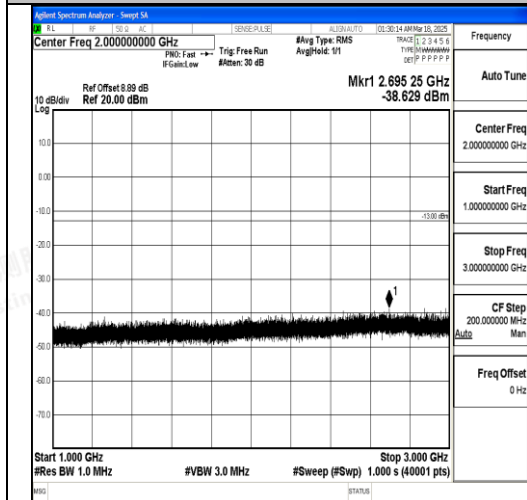

Band12\_5MHz\_16QAM\_23095\_1RB#0\_0.15~30\_0.15~30

Band12\_5MHz\_16QAM\_23095\_1RB#0\_30~1000\_30~1000

Band12\_5MHz\_16QAM\_23095\_1RB#0\_1000~3000\_1000~3000

Band12\_5MHz\_16QAM\_23095\_1RB#0\_3000~10000\_3000~10000