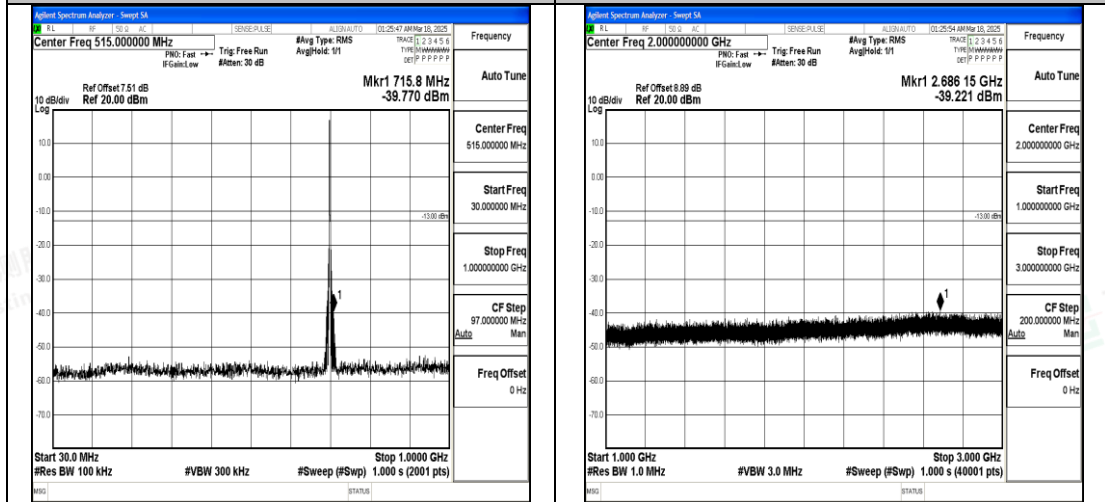

Band12\_3MHz\_QPSK\_23095\_1RB#0\_0.009~0.15\_0.009~0.15

Band12\_3MHz\_QPSK\_23095\_1RB#0\_0.15~30\_0.15~30

Band12\_3MHz\_QPSK\_23095\_1RB#0\_30~1000\_30~1000

Band12\_3MHz\_QPSK\_23095\_1RB#0\_1000~3000\_0\_1000~3000