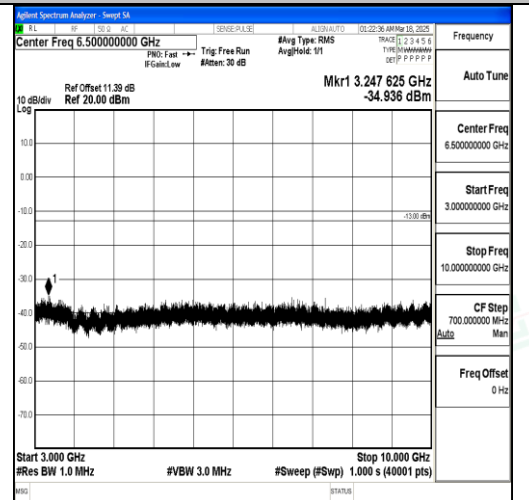

Band12_1.4MHz_16QAM_23095_1RB#0_30~1000_30~1000

Band12_1.4MHz_16QAM_23095_1RB#0_3000~10000_3000~10000