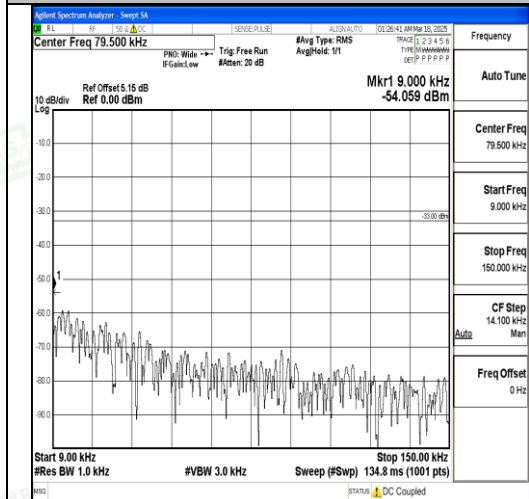

Band12\_3MHz\_16QAM\_23095\_1RB#0\_0.15~30\_0.15~30

Band12\_3MHz\_16QAM\_23095\_1RB#0\_30~1000\_30~1000

Band12\_3MHz\_16QAM\_23095\_1RB#0\_1000~3000\_000\_1000~3000

Band12\_3MHz\_16QAM\_23095\_1RB#0\_3000~10000\_000\_3000~10000