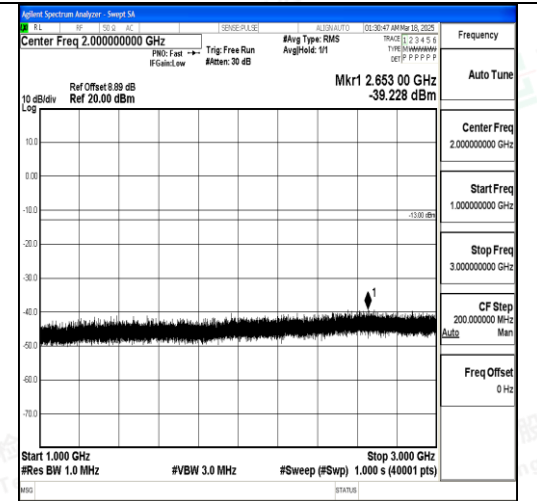

Band12_5MHz_QPSK_23155_1RB#0_0.15~30_0.15~30

Band12_5MHz_QPSK_23155_1RB#0_1000~3000_0_1000~3000