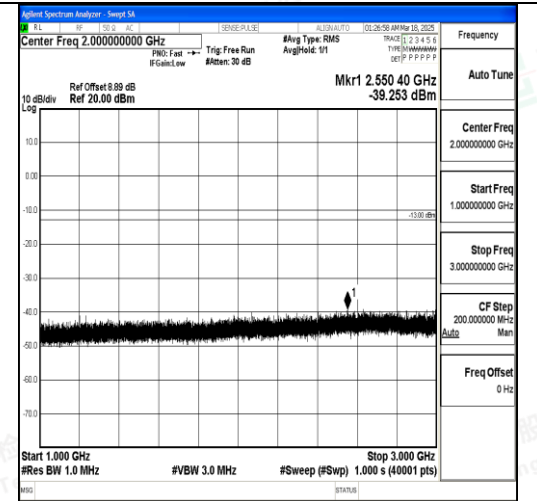

Band12_3MHz_QPSK_23165_1RB#0_0.15~30_0.15~30

Band12_3MHz_QPSK_23165_1RB#0_1000~3000_0_1000~3000