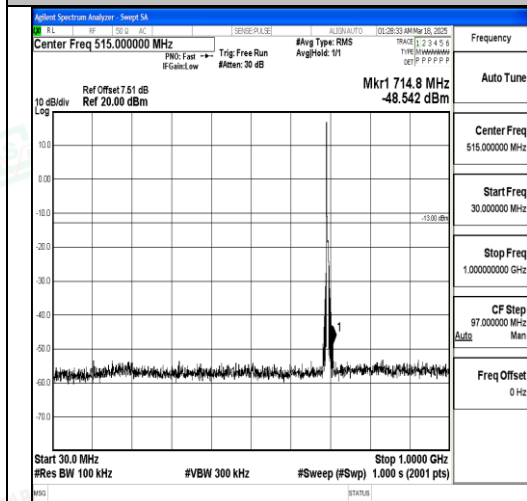

Band12\_3MHz\_16QAM\_23165\_1RB#0\_1000~3000\_1000~3000

Band12\_3MHz\_16QAM\_23165\_1RB#0\_3000~10000\_3000~10000

Band12\_5MHz\_QPSK\_23035\_1RB#0\_0.009~0.15\_0.009~0.15

Band12\_5MHz\_QPSK\_23035\_1RB#0\_0.15~30\_0.15~30