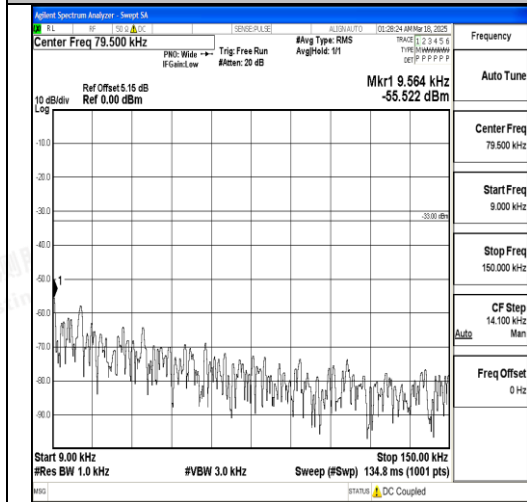

Band12\_3MHz\_16QAM\_23165\_1RB#0\_1000~3000\_1000~3000

Band12\_3MHz\_16QAM\_23165\_1RB#0\_3000~10000\_3000~10000

Band12\_5MHz\_QPSK\_23035\_1RB#0\_0.009~0.15\_0.009~0.15

Band12\_5MHz\_QPSK\_23035\_1RB#0\_0.15~30\_0.15~30