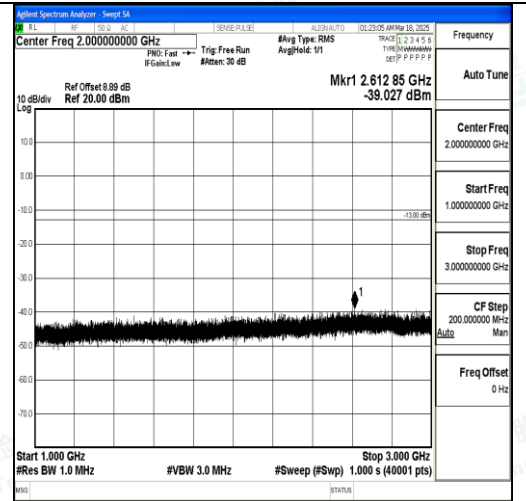

Band12_1.4MHz_QPSK_23173_1RB#0_0.15~30_0.15~30

Band12_1.4MHz_QPSK_23173_1RB#0_1000~3000_000_1000~3000