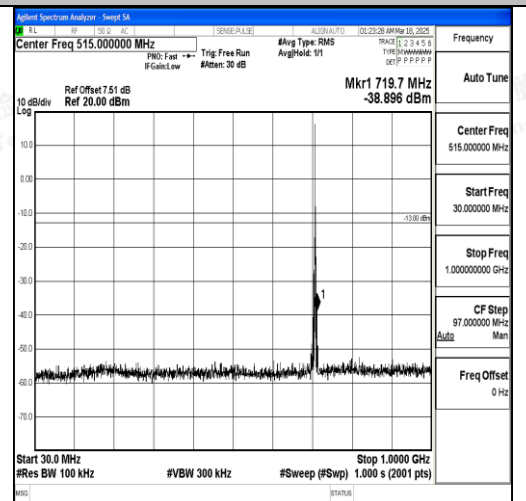

Band12_1.4MHz_16QAM_23173_1RB#0_0.009~0.15_0.009~0.15

Band12_1.4MHz_16QAM_23173_1RB#0_30~1000_00_30~1000

Shenzhen LCS Compliance Testing Laboratory Ltd.
Add: 101, 201 Bldg A & 301 Bldg C, Juji Industrial Park Yabianxueziwei, Shajing Street, Baoan District, Shenzhen, 518000, China
Tel: +(86) 0755-82591330 | E-mail: webmaster@lcs-cert.com | Web: www.lcs-cert.com
Scan code to check authenticity