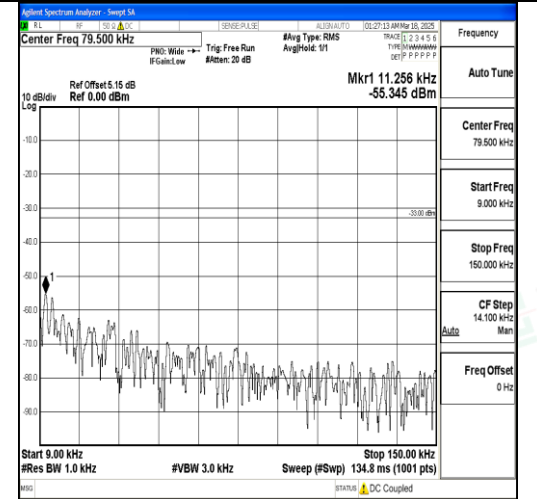

Band12_3MHz_QPSK_23165_1RB#0_1000~3000_0_1000~3000

Band12_3MHz_16QAM_23165_1RB#0_0.009~0.15_0.009~0.15