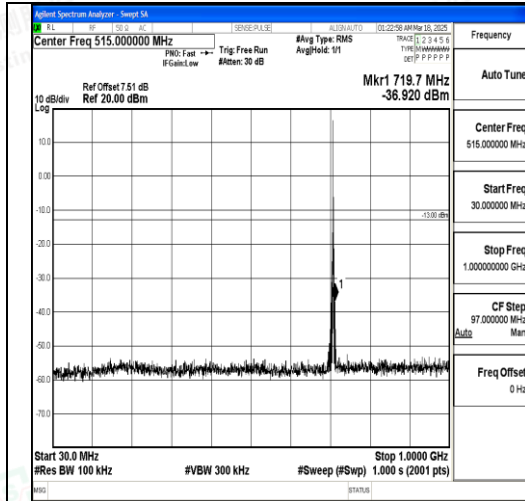

Band12_1.4MHz_QPSK_23173_1RB#0_30~1000_00_30~1000