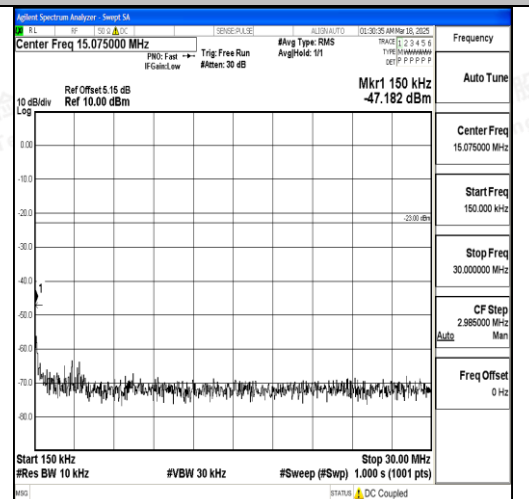

Band12_5MHz_16QAM_23095_1RB#0_3000~10000_3000~10000

Band12_5MHz_QPSK_23155_1RB#0_0.15~30_0.15~30

Shenzhen LCS Compliance Testing Laboratory Ltd.
Add: 101, 201 Bldg A & 301 Bldg C, Juji Industrial Park Yabianxueziwei, Shajing Street, Baoan District, Shenzhen, 518000, China
Tel: +(86) 0755-82591330 | E-mail: webmaster@lcs-cert.com | Web: www.lcs-cert.com
Scan code to check authenticity