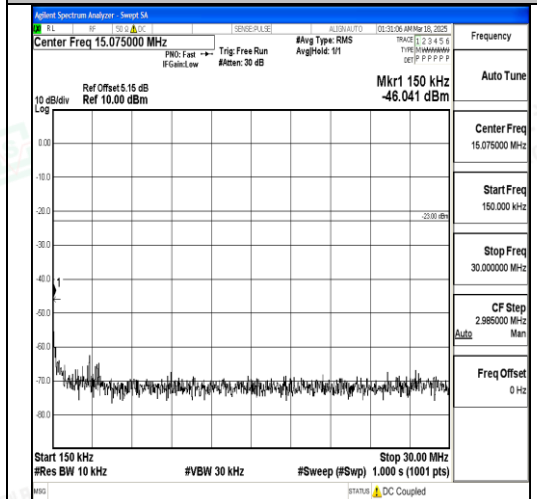

Band12\_5MHz\_QPSK\_23155\_1RB#0\_30~1000\_30~1000

Band12\_5MHz\_QPSK\_23155\_1RB#0\_1000~3000\_0\_1000~3000

Band12\_5MHz\_QPSK\_23155\_1RB#0\_3000~10000\_000\_3000~10000

Band12\_5MHz\_16QAM\_23155\_1RB#0\_0.009~0.15\_0.009~0.15