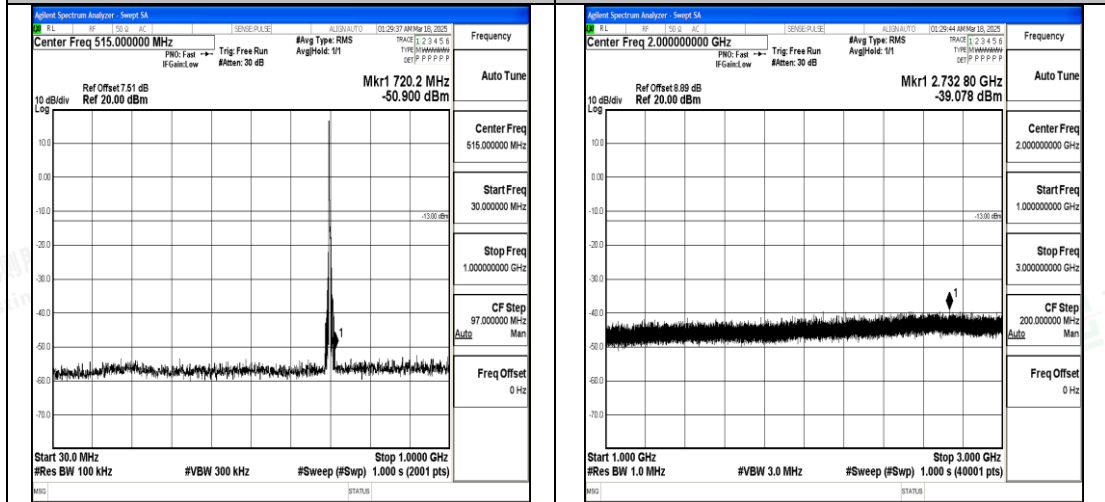

Band12\_5MHz\_QPSK\_23095\_1RB#0\_0.009~0.15\_0.009~0.15

Band12\_5MHz\_QPSK\_23095\_1RB#0\_0.15~30\_0.15~30

Band12\_5MHz\_QPSK\_23095\_1RB#0\_30~1000\_30~1000

Band12\_5MHz\_QPSK\_23095\_1RB#0\_1000~3000\_0\_1000~3000