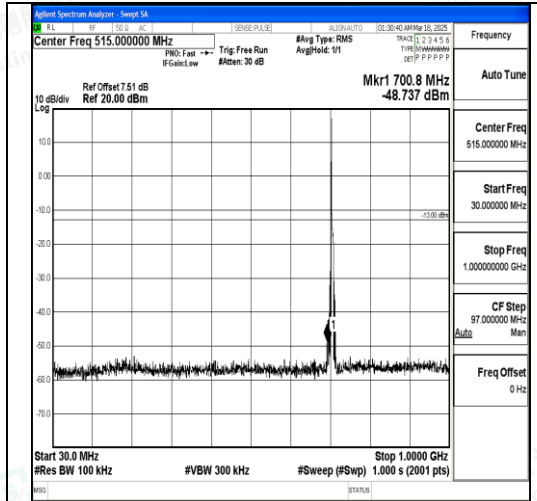

Band12_5MHz_QPSK_23155_1RB#0_30~1000_30~1000