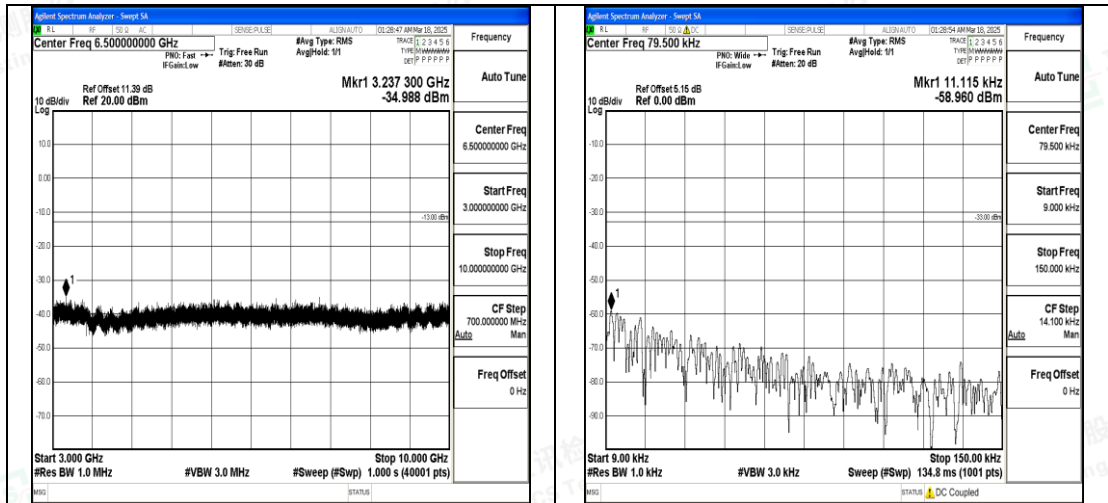

Band12_5MHz_QPSK_23035_1RB#0_1000~3000_1000~3000

Band12_5MHz_QPSK_23035_1RB#0_3000~1000_3000~10000

Band12_5MHz_16QAM_23035_1RB#0_0.009~0.15_0.009~0.15