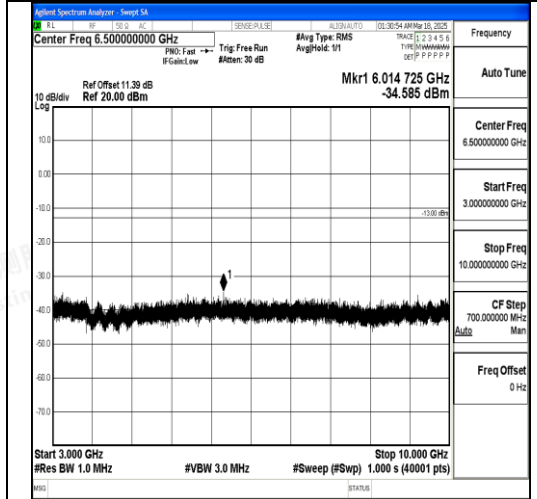

Band12_5MHz_QPSK_23155_1RB#0_30~1000_30~1000

Band12_5MHz_QPSK_23155_1RB#0_3000~10000_000_3000~10000