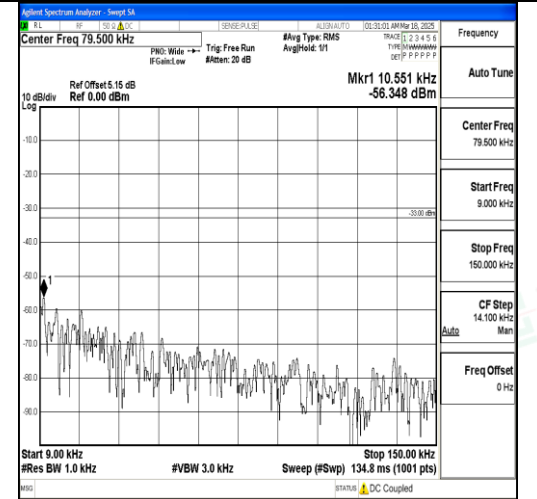

Band12_5MHz_QPSK_23155_1RB#0_1000~3000_0_1000~3000

Band12_5MHz_16QAM_23155_1RB#0_0.009~0.15_0.009~0.15