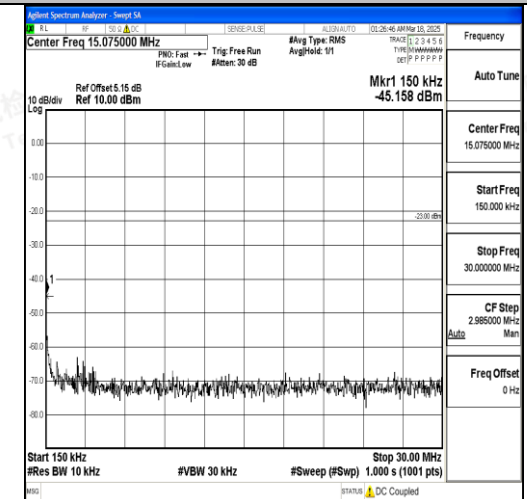

Band12\_3MHz\_16QAM\_23095\_1RB#0\_0.15~30\_0.15~30

Band12\_3MHz\_16QAM\_23095\_1RB#0\_30~1000\_30~1000

Band12\_3MHz\_16QAM\_23095\_1RB#0\_1000~3000\_000\_1000~3000

Band12\_3MHz\_16QAM\_23095\_1RB#0\_3000~10000\_000\_3000~10000