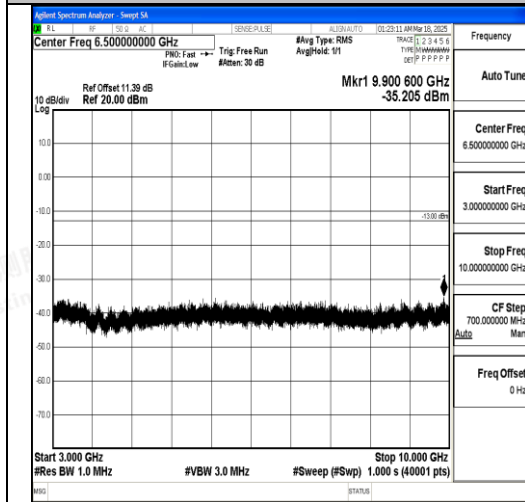

Band12_1.4MHz_QPSK_23173_1RB#0_30~1000_00_30~1000

Band12_1.4MHz_QPSK_23173_1RB#0_3000~10000_0000_3000~10000