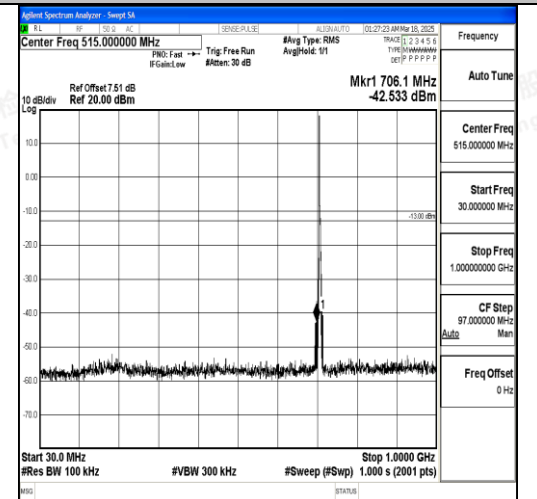

Band12_3MHz_16QAM_23165_1RB#0_0.009~0.15_0.009~0.15

Band12_3MHz_16QAM_23165_1RB#0_30~1000_30~1000

Shenzhen LCS Compliance Testing Laboratory Ltd.
Add: 101, 201 Bldg A & 301 Bldg C, Juji Industrial Park Yabianxueziwei, Shajing Street, Baoan District, Shenzhen, 518000, China
Tel: +(86) 0755-82591330 | E-mail: webmaster@lcs-cert.com | Web: www.lcs-cert.com
Scan code to check authenticity