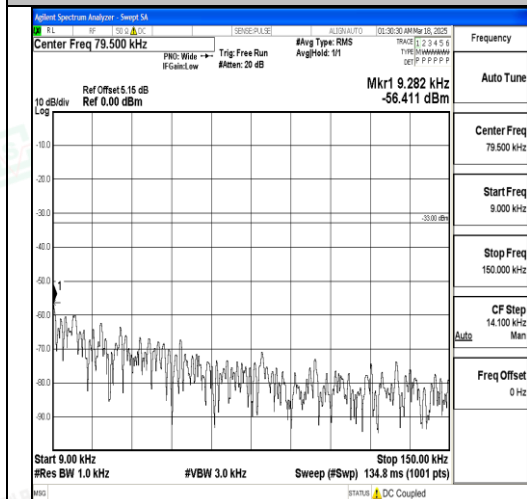

Band12\_5MHz\_16QAM\_23095\_1RB#0\_0.15~30\_0.15~30

Band12\_5MHz\_16QAM\_23095\_1RB#0\_30~1000\_30~1000

Band12\_5MHz\_16QAM\_23095\_1RB#0\_1000~3000\_1000~3000

Band12\_5MHz\_16QAM\_23095\_1RB#0\_3000~10000\_3000~10000