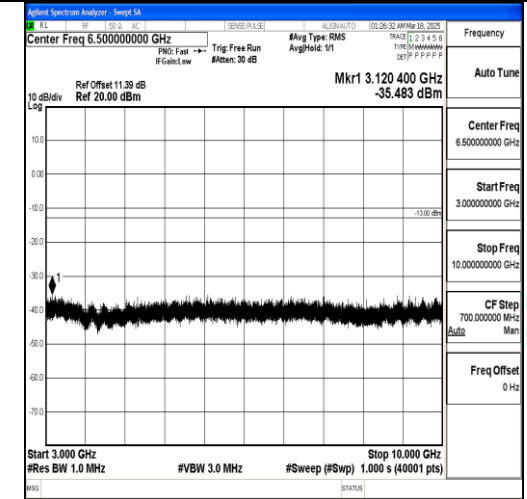

Band12_3MHz_16QAM_23095_1RB#0_30~1000_30~1000

Band12_3MHz_16QAM_23095_1RB#0_3000~10000_000_3000~10000