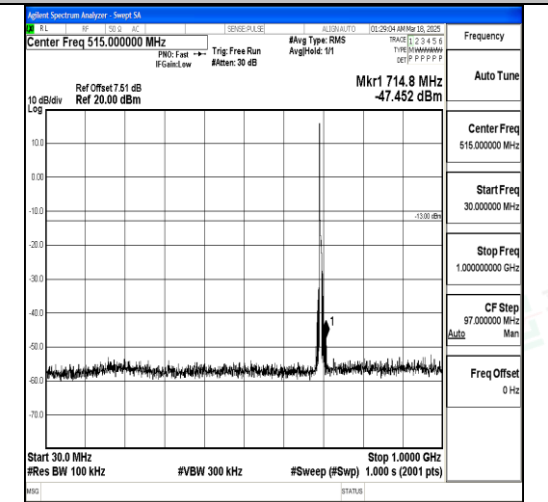

Band12_5MHz_16QAM_23035_1RB#0_0.009~0.15_0.009~0.15

Band12_5MHz_16QAM_23035_1RB#0_30~1000_30~1000