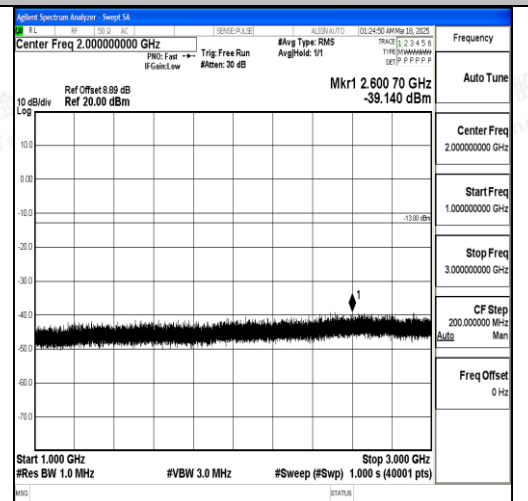

Band12_3MHz_QPSK_23025_1RB#0_0.15~30_0.15~30

Band12_3MHz_QPSK_23025_1RB#0_1000~3000_0_1000~3000

Shenzhen LCS Compliance Testing Laboratory Ltd.
Add: 101, 201 Bldg A & 301 Bldg C, Juji Industrial Park Yabianxueziwei, Shajing Street, Baoan District, Shenzhen, 518000, China
Tel: +(86) 0755-82591330 | E-mail: webmaster@lcs-cert.com | Web: www.lcs-cert.com
Scan code to check authenticity