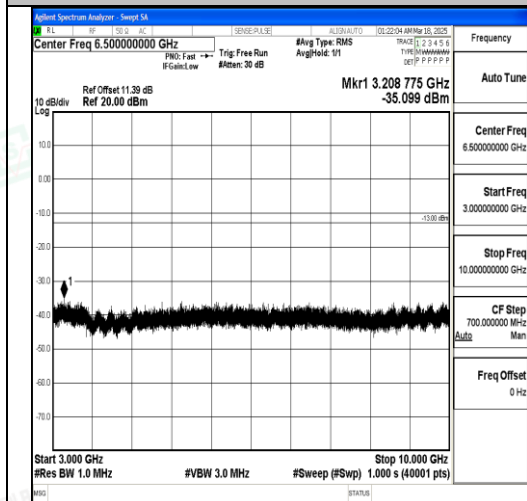

Band12\_1.4MHz\_QPSK\_23095\_1RB#0\_0.009~0.15\_0.009~0.15

Band12\_1.4MHz\_QPSK\_23095\_1RB#0\_0.15~30\_0.15~30

Band12\_1.4MHz\_QPSK\_23095\_1RB#0\_30~1000\_30~1000

Band12\_1.4MHz\_QPSK\_23095\_1RB#0\_1000~3000\_1000~3000