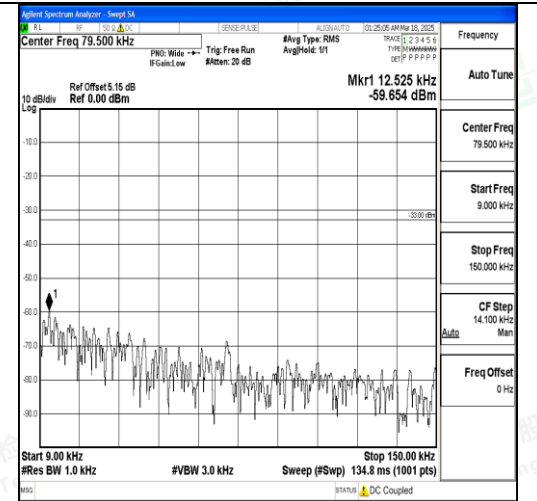

Band12_3MHz_QPSK_23025_1RB#0_1000~3000_0_1000~3000

Band12_3MHz_16QAM_23025_1RB#0_0.009~0.15_0.009~0.15