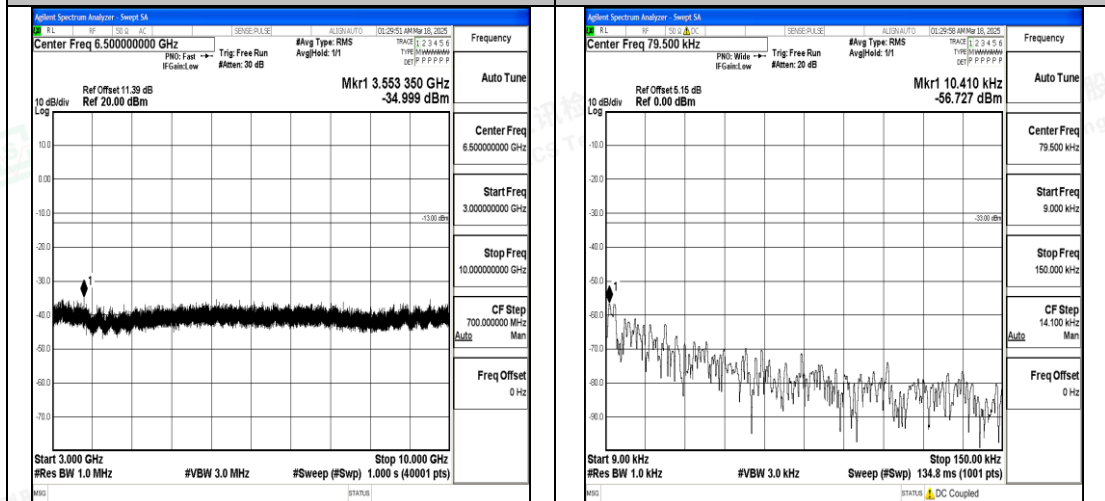

Band12\_5MHz\_QPSK\_23095\_1RB#0\_0.009~0.15\_0.009~0.15

Band12\_5MHz\_QPSK\_23095\_1RB#0\_0.15~30\_0.15~30

Band12\_5MHz\_QPSK\_23095\_1RB#0\_30~1000\_30~1000

Band12\_5MHz\_QPSK\_23095\_1RB#0\_1000~3000\_0\_1000~3000