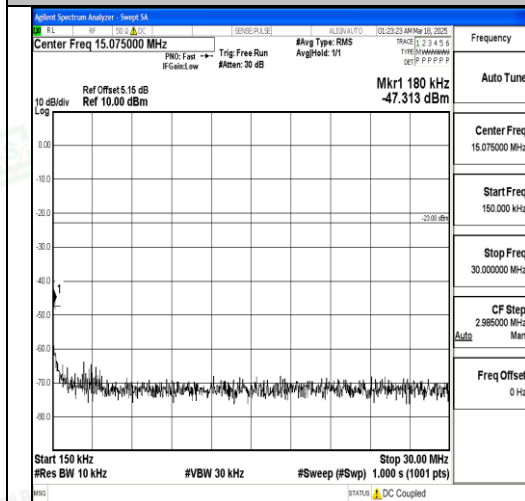

Band12\_1.4MHz\_QPSK\_23173\_1RB#0\_30~1000\_00\_30~1000

Band12\_1.4MHz\_QPSK\_23173\_1RB#0\_1000~3000\_000\_1000~3000

Band12\_1.4MHz\_QPSK\_23173\_1RB#0\_3000~10000\_0000\_3000~10000

Band12\_1.4MHz\_16QAM\_23173\_1RB#0\_0.009~0.15\_0.009~0.15