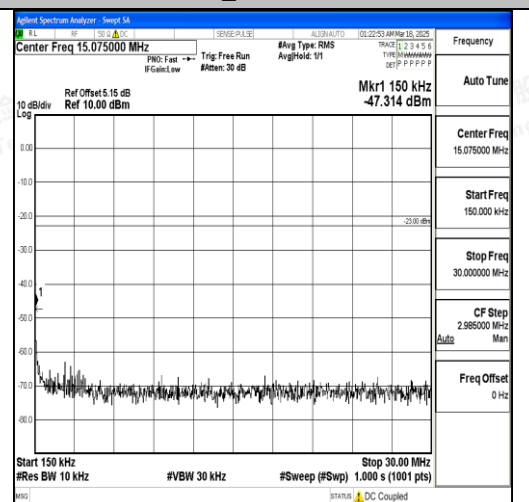

Band12_1.4MHz_16QAM_23095_1RB#0_3000~10000_3000~10000

Band12_1.4MHz_QPSK_23173_1RB#0_0.15~30_0.15~30

Shenzhen LCS Compliance Testing Laboratory Ltd.
Add: 101, 201 Bldg A & 301 Bldg C, Juji Industrial Park Yabianxueziwei, Shajing Street, Baoan District, Shenzhen, 518000, China
Tel: +(86) 0755-82591330 | E-mail: webmaster@lcs-cert.com | Web: www.lcs-cert.com
Scan code to check authenticity