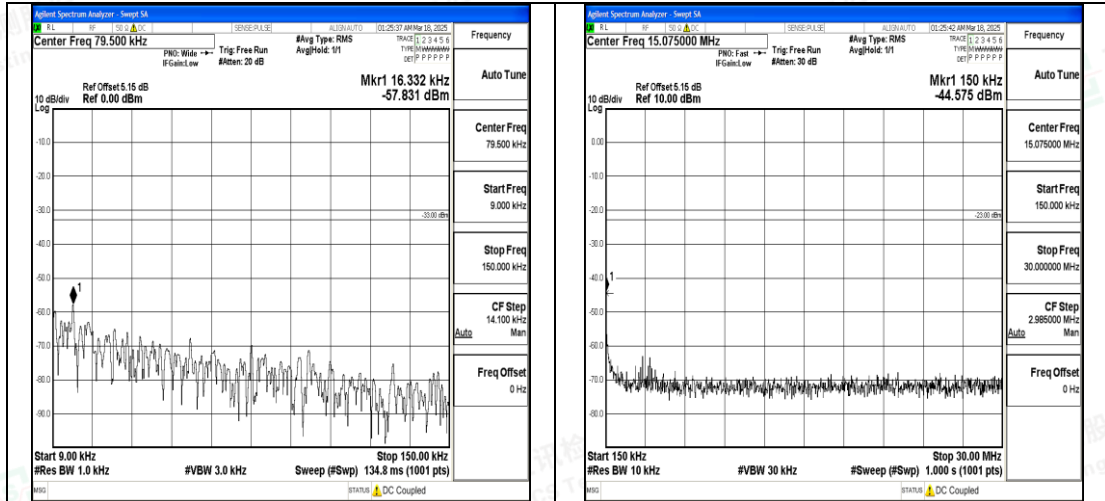

Band12_3MHz_16QAM_23025_1RB#0_3000~10000_3000~10000

Band12_3MHz_QPSK_23095_1RB#0_0.009~0.15_0.009~0.15

Band12_3MHz_QPSK_23095_1RB#0_0.15~30_0.15~30