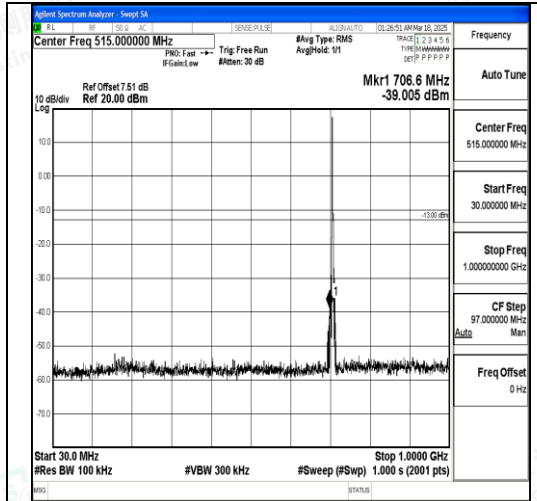

Band12_3MHz_QPSK_23165_1RB#0_30~1000_30~1000