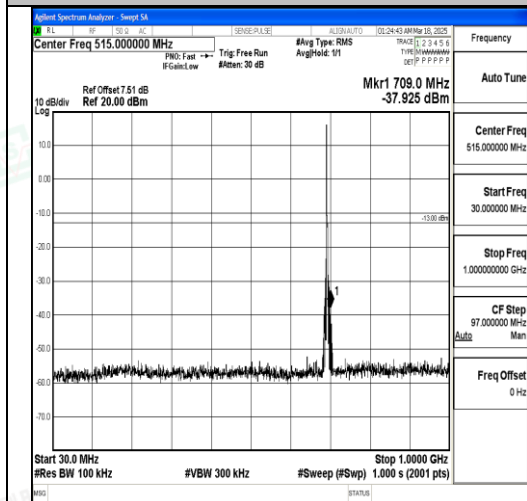

Band12\_1.4MHz\_16QAM\_23173\_1RB#0\_1000~3000\_1000~3000

Band12\_1.4MHz\_16QAM\_23173\_1RB#0\_3000~10000\_3000~10000

Band12\_3MHz\_QPSK\_23025\_1RB#0\_0.009~0.15\_0.009~0.15

Band12\_3MHz\_QPSK\_23025\_1RB#0\_0.15~30\_0.15~30