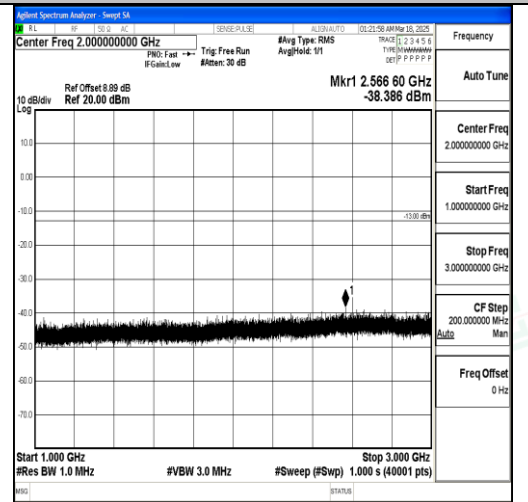

Band12\_1.4MHz\_QPSK\_23095\_1RB#0\_0.009~0.15\_0.009~0.15

Band12\_1.4MHz\_QPSK\_23095\_1RB#0\_0.15~30\_0.15~30

Band12\_1.4MHz\_QPSK\_23095\_1RB#0\_30~1000\_30~1000

Band12\_1.4MHz\_QPSK\_23095\_1RB#0\_1000~3000\_1000~3000