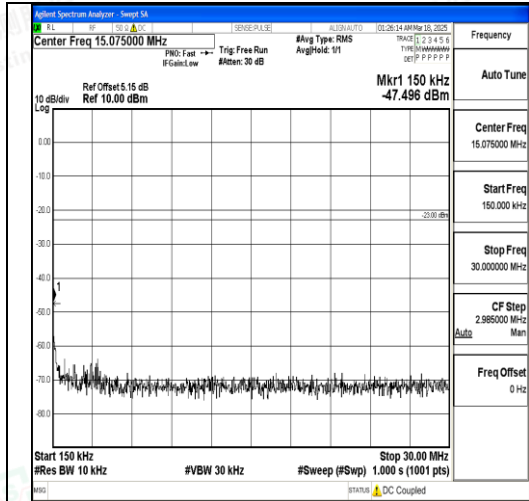

Band12_3MHz_16QAM_23095_1RB#0_0.15~30_0.15~30