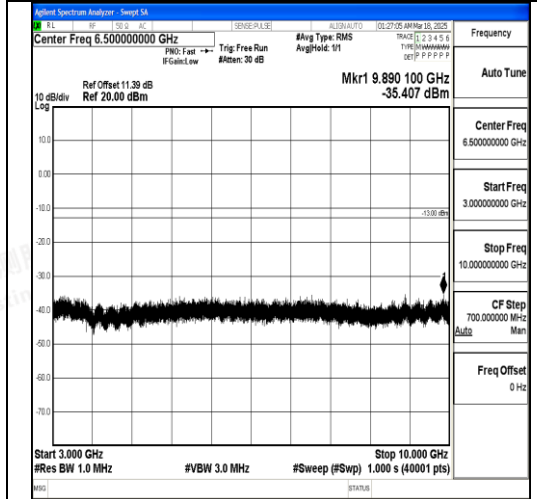

Band12_3MHz_QPSK_23165_1RB#0_30~1000_30~1000

Band12_3MHz_QPSK_23165_1RB#0_3000~10000_000_3000~10000