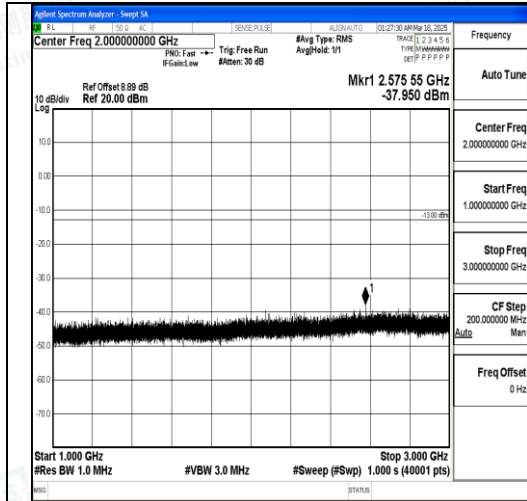

Band12\_3MHz\_16QAM\_23165\_1RB#0\_1000~3000\_1000~3000

Band12\_3MHz\_16QAM\_23165\_1RB#0\_3000~10000\_3000~10000

Band12\_5MHz\_QPSK\_23035\_1RB#0\_0.009~0.15\_0.009~0.15

Band12\_5MHz\_QPSK\_23035\_1RB#0\_0.15~30\_0.15~30