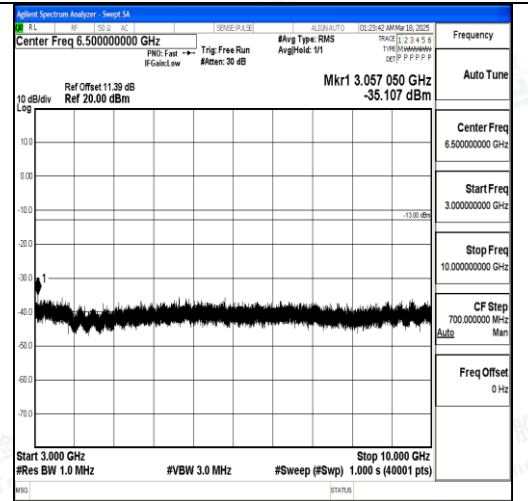

Band12\_1.4MHz\_16QAM\_23173\_1RB#0\_1000~3000\_1000~3000

Band12\_1.4MHz\_16QAM\_23173\_1RB#0\_3000~10000\_3000~10000

Band12\_3MHz\_QPSK\_23025\_1RB#0\_0.009~0.15\_0.009~0.15

Band12\_3MHz\_QPSK\_23025\_1RB#0\_0.15~30\_0.15~30