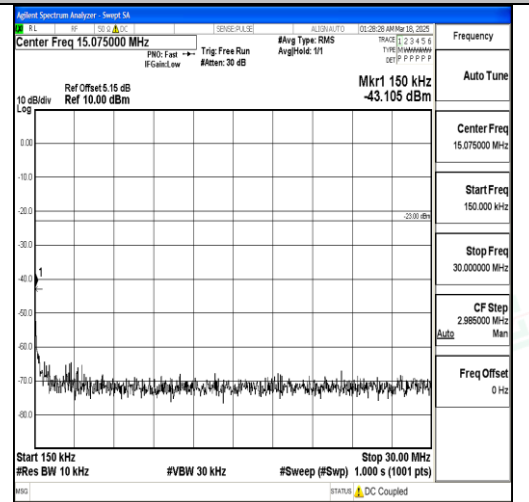

Band12\_3MHz\_16QAM\_23165\_1RB#0\_1000~3000\_1000~3000

Band12\_3MHz\_16QAM\_23165\_1RB#0\_3000~10000\_3000~10000

Band12\_5MHz\_QPSK\_23035\_1RB#0\_0.009~0.15\_0.009~0.15

Band12\_5MHz\_QPSK\_23035\_1RB#0\_0.15~30\_0.15~30