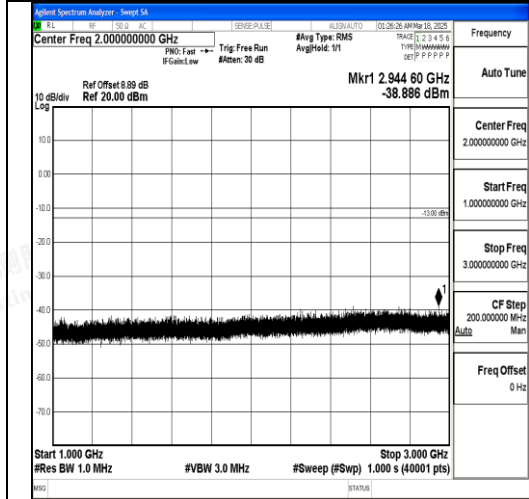

Band12\_3MHz\_16QAM\_23095\_1RB#0\_0.15~30\_0.15~30

Band12\_3MHz\_16QAM\_23095\_1RB#0\_30~1000\_30~1000

Band12\_3MHz\_16QAM\_23095\_1RB#0\_1000~3000\_000\_1000~3000

Band12\_3MHz\_16QAM\_23095\_1RB#0\_3000~10000\_000\_3000~10000