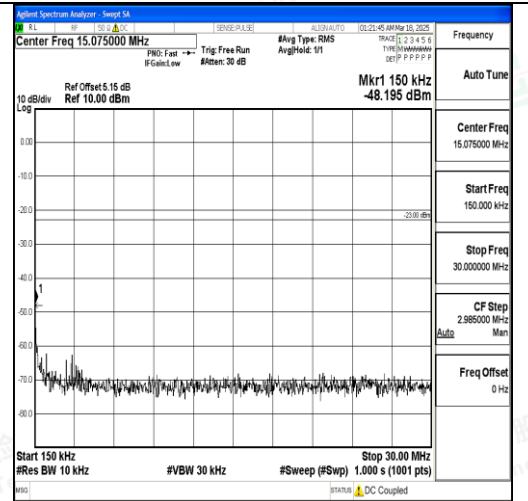

Band12\_1.4MHz\_QPSK\_23095\_1RB#0\_0.009~0.15\_0.009~0.15

Band12\_1.4MHz\_QPSK\_23095\_1RB#0\_0.15~30\_0.15~30

Band12\_1.4MHz\_QPSK\_23095\_1RB#0\_30~1000\_30~1000

Band12\_1.4MHz\_QPSK\_23095\_1RB#0\_1000~3000\_1000~3000