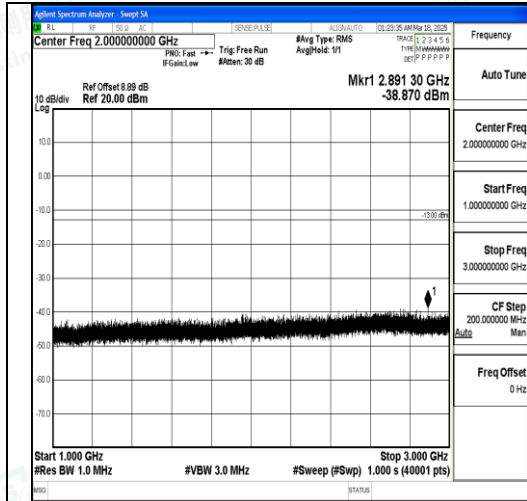

Band12_1.4MHz_16QAM_23173_1RB#0_1000~3000_1000~3000