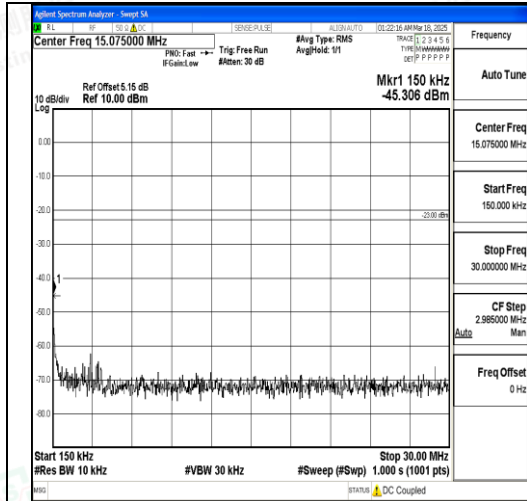

Band12_1.4MHz_16QAM_23095_1RB#0_0.15~30_0.15~30