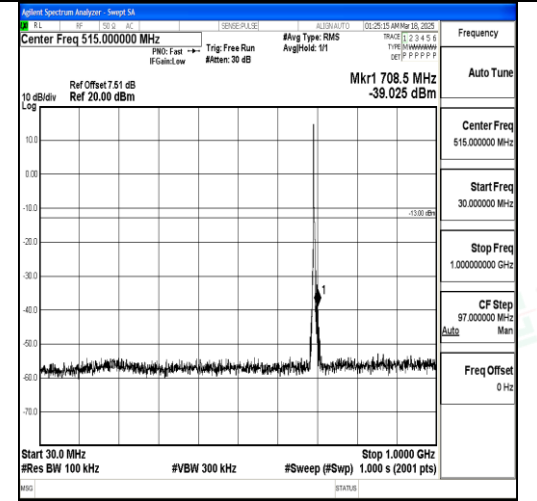

Band12_3MHz_16QAM_23025_1RB#0_0.009~0.15_0.009~0.15

Band12_3MHz_16QAM_23025_1RB#0_30~1000_30~1000