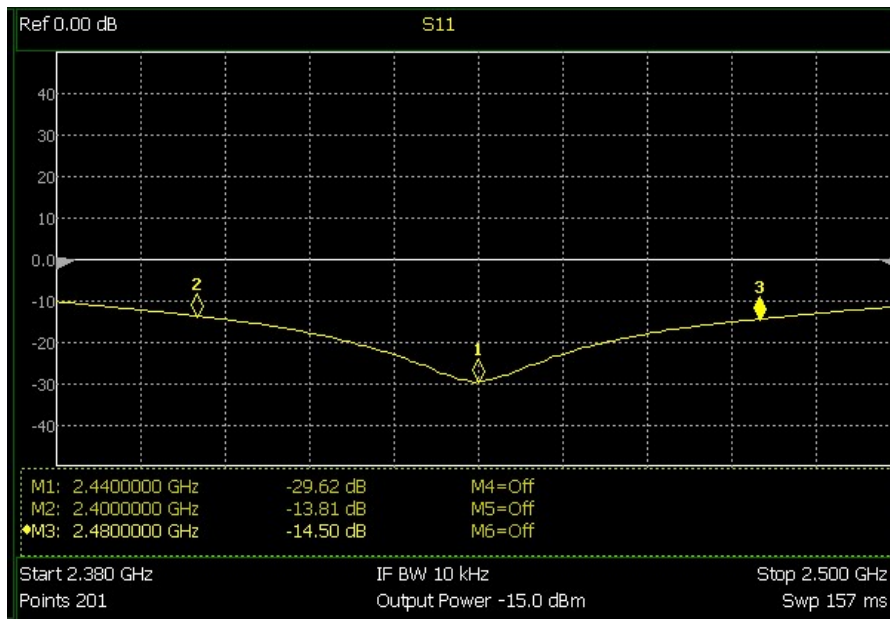

SMD CERAMIC ANTENNA

Data Sheet

CA-2450-31

For 2400-2484MHz
3.2x1.6mm [EIA1206]

FEATURES

- Light weight,compact
- Wide bandwidth,lowcost
- Built-in antenna with high gain

APPLICATIONS

- Bluetooth
- IEEE802.11g/b
- Zigbee systems,etc...

SHAPES AND DIMENSIONS Dimensions in mm

L	W	A	H
3.10±0.10	1.55±0.10	0.40±0.20	0.50±0.10

ELECTRIC SPECIFICATIONS

Product type	CA-2450-31
Center Frequency Range	2450MHZ
Input Impedance	50 Ω

PART NUMBERING SYSTEM

CA - 2450 - 31
 Material Frequency Size

■ EVALUATION BOARD

-  PAD
-  底层铺铜
-  顶层铺铜
-  打孔

-  天线
-  PAD
-  底层铺铜
-  顶层铺铜

RADIATION PATTERNS

2.4GHz WLAN BAND

3D Gain Pattern (2400 MHz)

3D Gain Pattern (2440 MHz)

FREQUENCY CHARACTERISTICS

EFFICIENCY AND VSWR

■ RECOMMENDED REFLOW PROFILE

PACKAGING STYLE

REEL DIMENSIONS

TAPE DIMENSIONS

Feature	Specifications	Tolerances
W	8.00	± 0.30
P	4.00	± 0.10
E	1.75	± 0.10
F	3.50	± 0.10
P2	2.00	± 0.10
D	1.50	+0.10 -0.00
P ₀	4.00	± 0.10
10P ₀	40.00	± 0.20