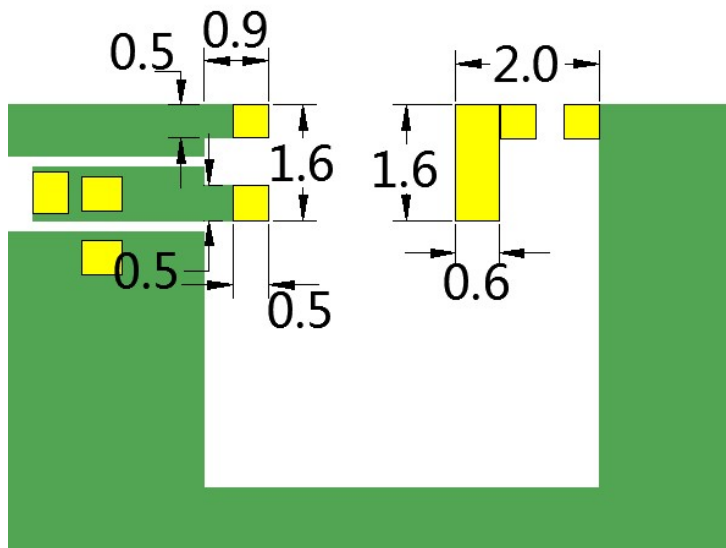

SMD CERAMIC ANTENNA

Data Sheet

CA-2450-31

For 2400-2484MHz
3.2x1.6mm [EIA1206]

FEATURES

- Light weight,compact
- Wide bandwidth,lowcost
- Built-in antenna with high gain

APPLICATIONS

- Bluetooth
- IEEE802.11g/b
- Zigbee systems,etc...

SHAPES AND DIMENSIONS Dimensions in mm

L	W	A	H
3.10±0.10	1.55±0.10	0.40±0.20	0.50±0.10

ELECTRIC SPECIFICATIONS

Product type	CA-2450-31
Center Frequency Range	2450MHZ
Input Impedance	50 Ω

PART NUMBERING SYSTEM

CA - 2450 - 31
 Material Frequency Size

■ EVALUATION BOARD

-  PAD
-  底层铺铜
-  顶层铺铜
-  打孔

-  天线
-  PAD
-  底层铺铜
-  顶层铺铜

RADIATION PATTERNS

2.4GHz WLAN BAND

3D Gain Pattern (2400 MHz)

3D Gain Pattern (2440 MHz)

FREQUENCY CHARACTERISTICS

EFFICIENCY AND VSWR

■ RECOMMENDED REFLOW PROFILE

PACKAGING STYLE

REEL DIMENSIONS

TAPE DIMENSIONS

Feature	Specifications	Tolerances
W	8.00	± 0.30
P	4.00	± 0.10
E	1.75	± 0.10
F	3.50	± 0.10
P2	2.00	± 0.10
D	1.50	+0.10 -0.00
P ₀	4.00	± 0.10
10P ₀	40.00	± 0.20