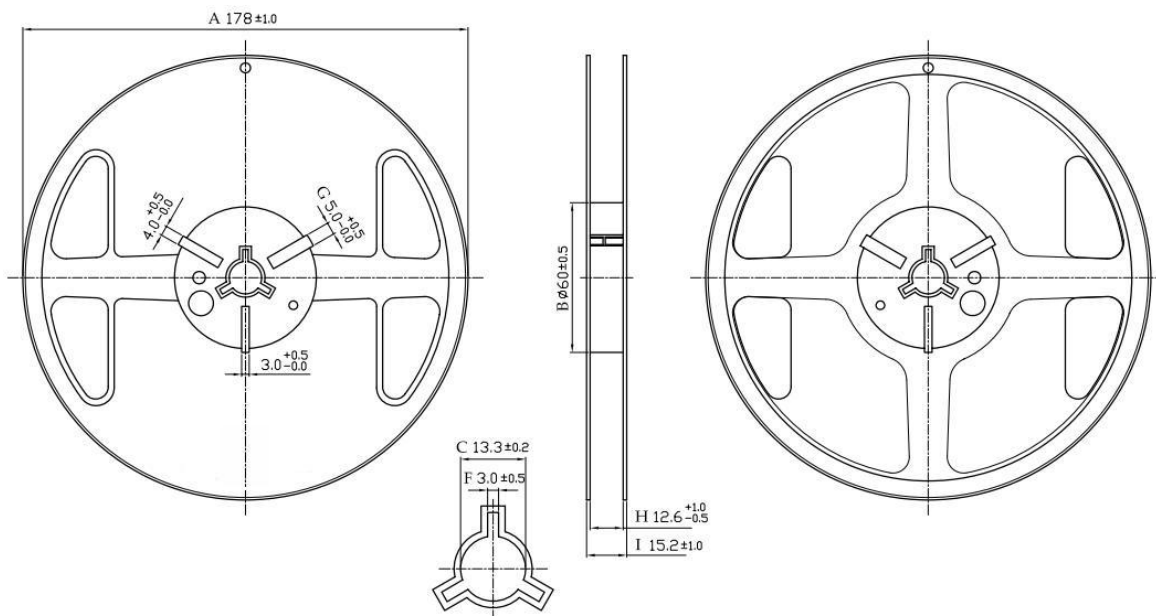

SHAPES AND DIMENSIONS Dimensions in mm

L	W	A	H
3.10±0.10	1.55±0.10	0.40±0.20	0.50±0.10

ELECTRIC SPECIFICATIONS

Product type	CA-2450-31
Center Frequency Range	2450MHZ
Input Impedance	50 Ω

PART NUMBERING SYSTEM

FREQUENCY CHARACTERISTICS

EFFICIENCY AND VSWR

■ RECOMMENDED REFLOW PROFILE

PACKAGING STYLE

REEL DIMENSIONS

TAPE DIMENSIONS

Feature	Specifications	Tolerances
W	8.00	± 0.30
P	4.00	± 0.10
E	1.75	± 0.10
F	3.50	± 0.10
P2	2.00	± 0.10
D	1.50	+0.10 -0.00
P ₀	4.00	± 0.10
10P ₀	40.00	± 0.20