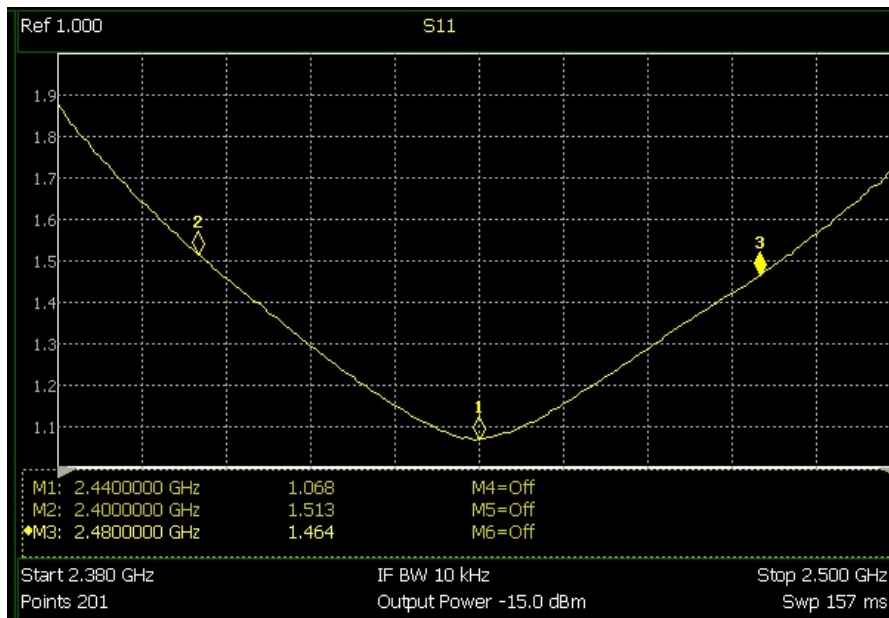

SMD CERAMIC ANTENNA

Data Sheet

CA-2450-31

For 2400-2484MHz
3.2x1.6mm [EIA1206]

FEATURES

- Light weight,compact
- Wide bandwidth,lowcost
- Built-in antenna with high gain

APPLICATIONS

- Bluetooth
- IEEE802.11g/b
- Zigbee systems,etc...

SHAPES AND DIMENSIONS Dimensions in mm

L	W	A	H
3.10±0.10	1.55±0.10	0.40±0.20	0.50±0.10

ELECTRIC SPECIFICATIONS

Product type	CA-2450-31
Center Frequency Range	2450MHZ
Input Impedance	50 Ω

PART NUMBERING SYSTEM

CA - 2450 - 31
 Material Frequency Size

■ EVALUATION BOARD

-  PAD
-  底层铺铜
-  顶层铺铜
-  打孔

-  天线
-  PAD
-  底层铺铜
-  顶层铺铜

RADIATION PATTERNS

2.4GHz WLAN BAND

3D Gain Pattern (2400 MHz)

3D Gain Pattern (2440 MHz)

FREQUENCY CHARACTERISTICS

EFFICIENCY AND VSWR

■ RECOMMENDED REFLOW PROFILE

PACKAGING STYLE

REEL DIMENSIONS

TAPE DIMENSIONS

Feature	Specifications	Tolerances
W	8.00	± 0.30
P	4.00	± 0.10
E	1.75	± 0.10
F	3.50	± 0.10
P2	2.00	± 0.10
D	1.50	+0.10 -0.00
P ₀	4.00	± 0.10
10P ₀	40.00	± 0.20