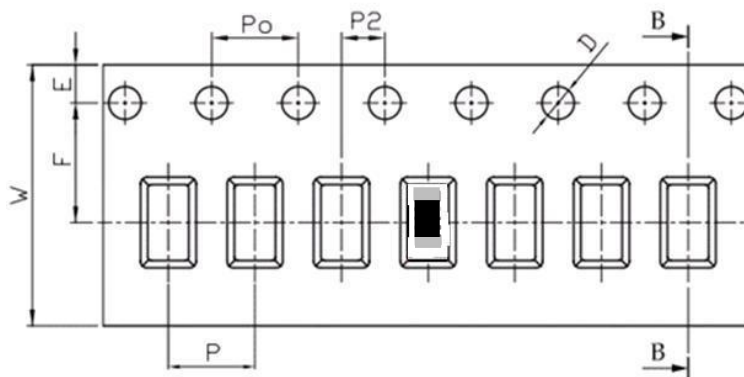

FREQUENCY CHARACTERISTICS

EFFICIENCY AND VSWR

■ RECOMMENDED REFLOW PROFILE

PACKAGING STYLE

REEL DIMENSIONS

TAPE DIMENSIONS

Feature	Specifications	Tolerances
W	8.00	± 0.30
P	4.00	± 0.10
E	1.75	± 0.10
F	3.50	± 0.10
P2	2.00	± 0.10
D	1.50	+0.10 -0.00
P ₀	4.00	± 0.10
10P ₀	40.00	± 0.20