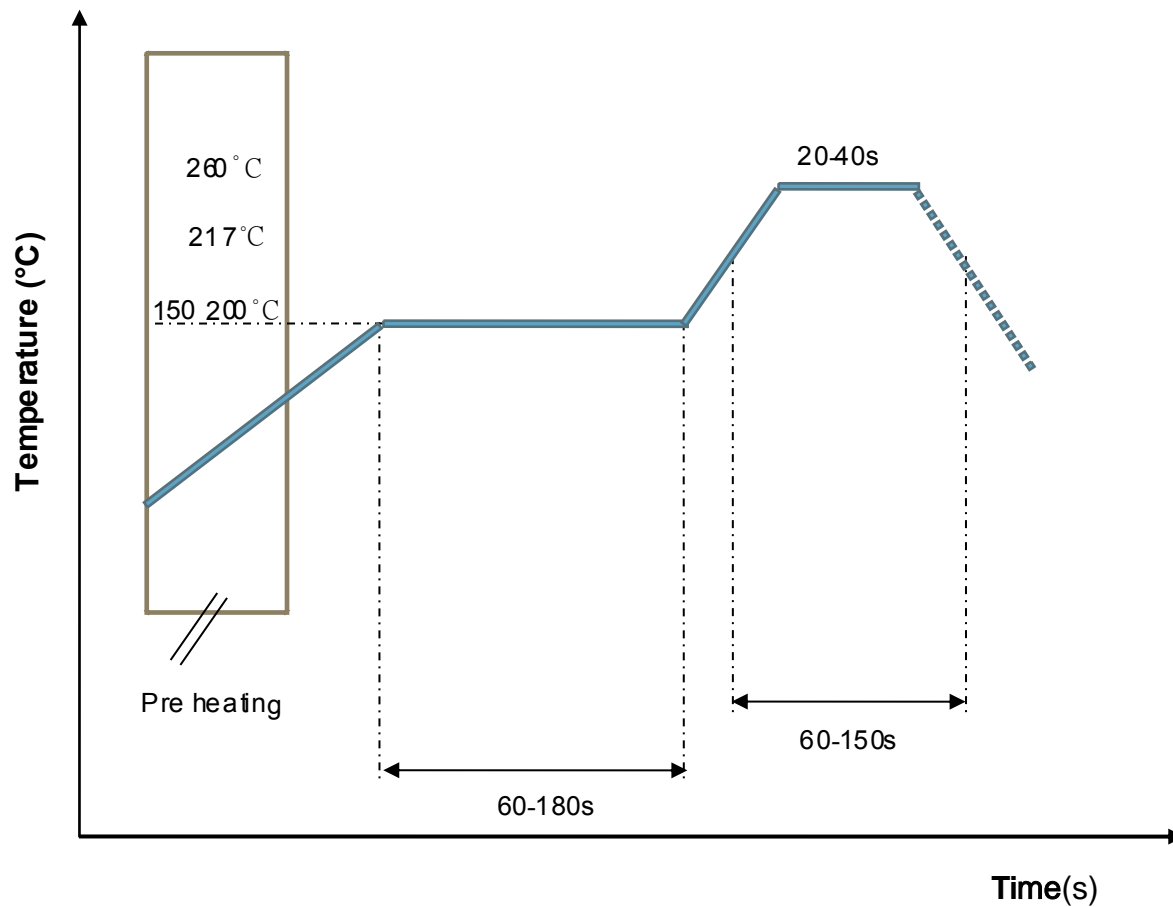

FREQUENCY CHARACTERISTICS

EFFICIENCY AND VSWR

■ RECOMMENDED REFLOW PROFILE

PACKAGING STYLE

REEL DIMENSIONS

TAPE DIMENSIONS

Feature	Specifications	Tolerances
W	8.00	± 0.30
P	4.00	± 0.10
E	1.75	± 0.10
F	3.50	± 0.10
P2	2.00	± 0.10
D	1.50	+0.10 -0.00
P ₀	4.00	± 0.10
10P ₀	40.00	± 0.20