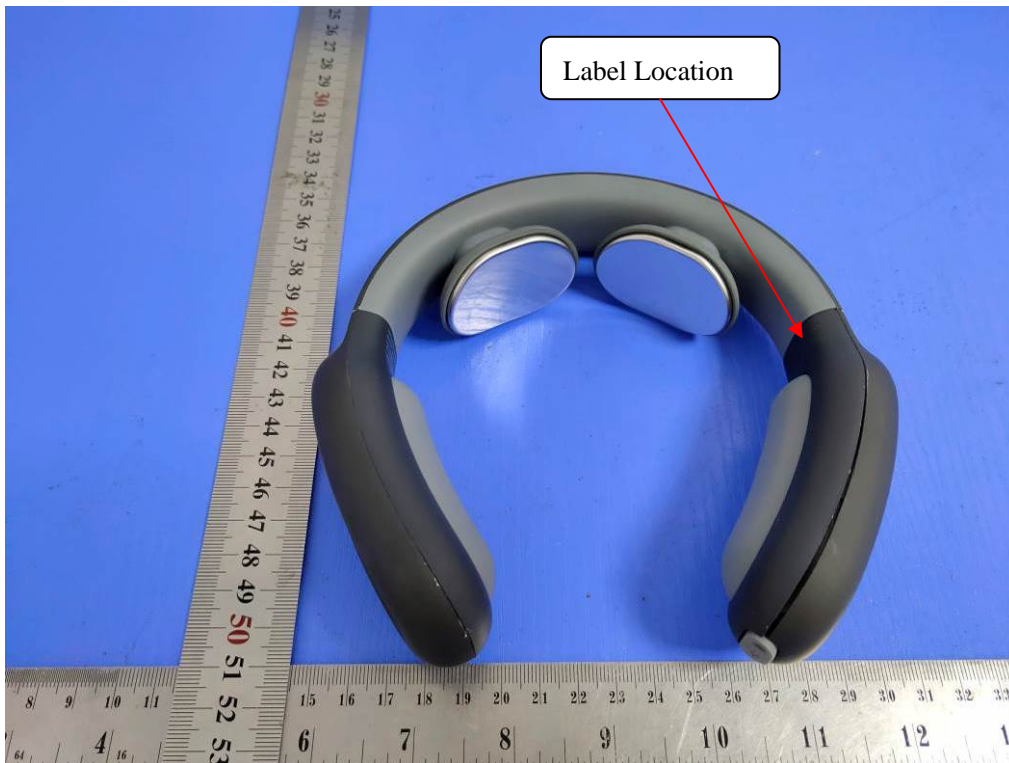

LABEL AND LOCATION

**Intelligent Neck Massager**  
**Model No.: M1**  
**FCC ID: 2AVCG-M1**

(Size: L2.0cm x 1.0cm)

Material: Tagboard  
Glue: adhesive sticker  
Font color: Blue  
Label color: White