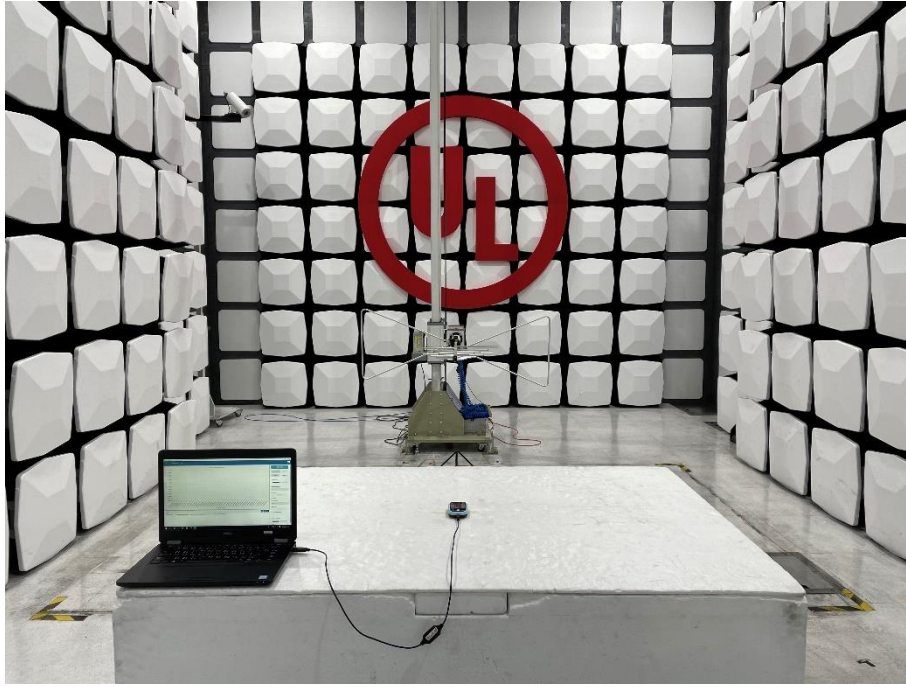

30 MHz ~ 1 GHz

Underwriters Laboratories Taiwan Co., Ltd.

Building B and Building E, No. 372-7, Sec. 4, Zhongxing Rd., Zhudong Township, Hsinchu County, Taiwan

Telephone :+886-2-7737-3000

Facsimile (FAX) :+886-3-583-7948