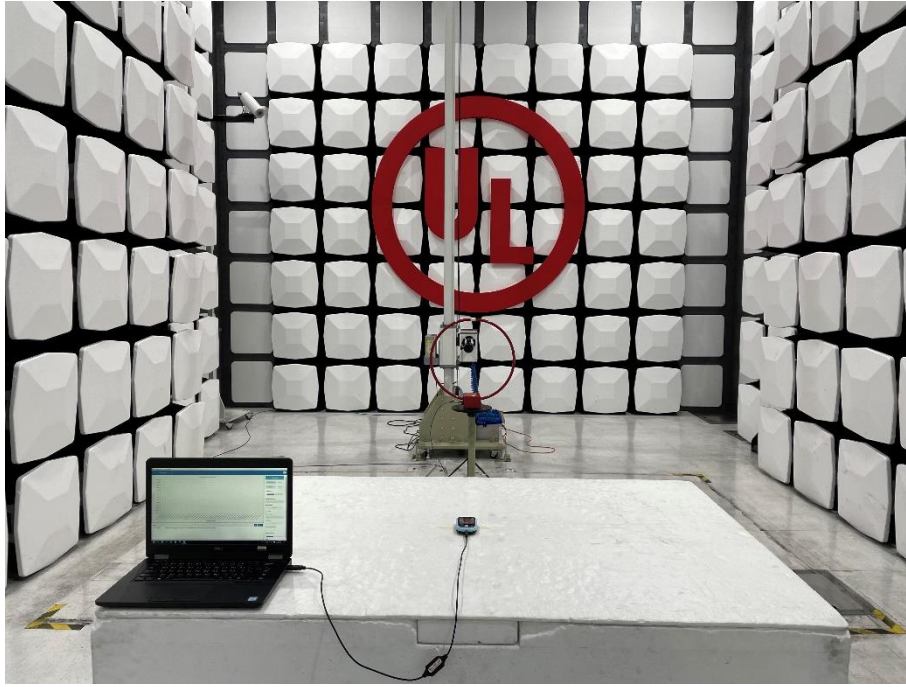

9 kHz ~ 30 MHz

Underwriters Laboratories Taiwan Co., Ltd.

Building B and Building E, No. 372-7, Sec. 4, Zhongxing Rd., Zhudong Township, Hsinchu County, Taiwan

Telephone :+886-2-7737-3000

Facsimile (FAX) :+886-3-583-7948