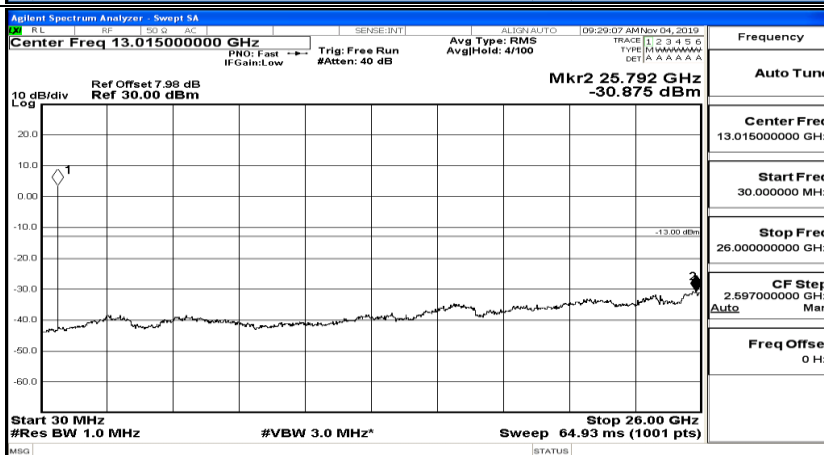

Channel Bandwidth: 10 MHz_HCH_16QAM_1RB#0

Channel Bandwidth: 10 MHz_HCH_16QAM_1RB#24