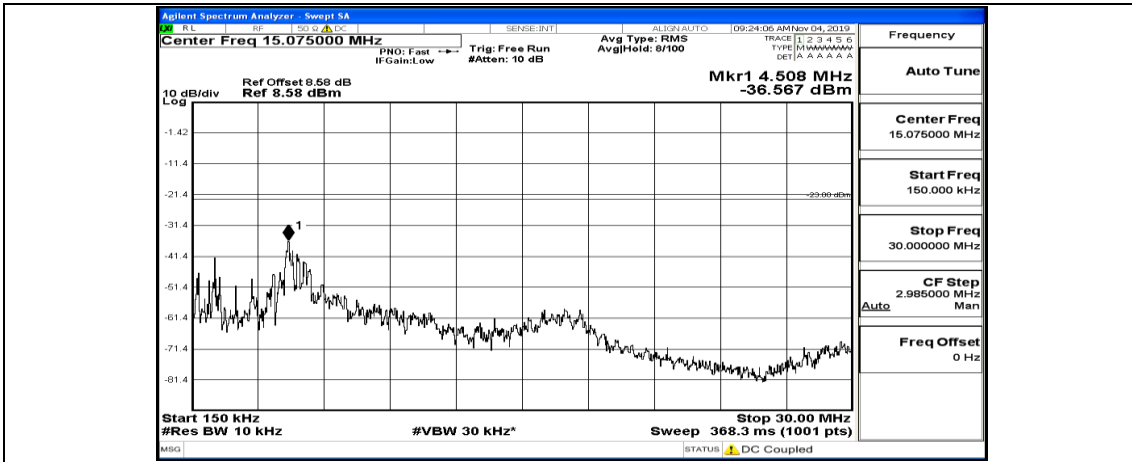

(Channel Bandwidth: 5 MHz)_LCH_16QAM_1RB#24

(Channel Bandwidth: 5 MHz)_MCH_16QAM_1RB#0

(Channel Bandwidth: 5 MHz)_MCH_16QAM_1RB#12

(Channel Bandwidth: 5 MHz)_MCH_16QAM_1RB#24

(Channel Bandwidth: 5 MHz)_MCH_16QAM_12RB#0

Channel Bandwidth: 10 MHz_MCH_QPSK_1RB#0

Frequency	Auto Tune
Center Freq	79.500 kHz
Start Freq	9.000 kHz
Stop Freq	150.000 kHz
CF Step	14.100 kHz Auto Man
Freq Offset	0 Hz

Frequency	Auto Tune
Center Freq	15.075000 MHz
Start Freq	150.000 kHz
Stop Freq	30.000000 MHz
CF Step	2.985000 MHz Auto Man
Freq Offset	0 Hz