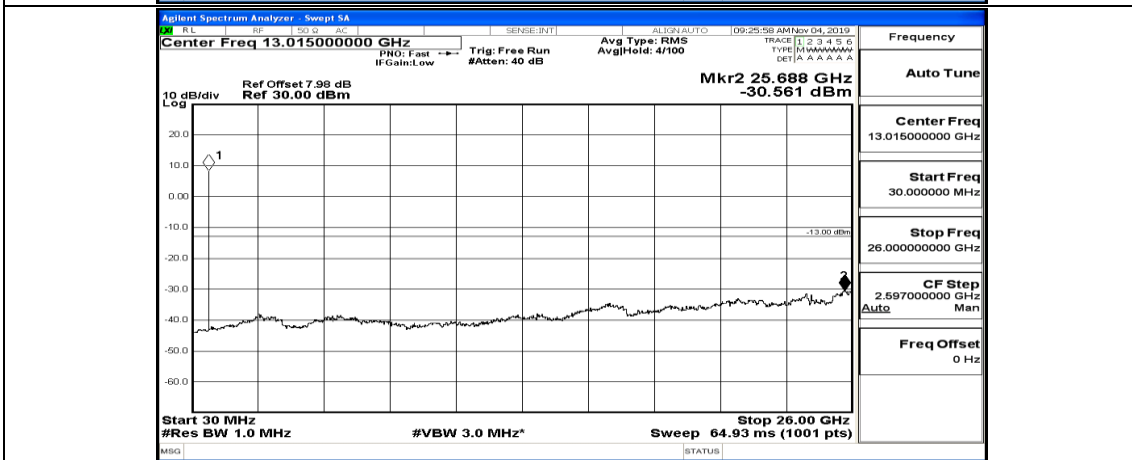

(Channel Bandwidth: 5 MHz)_HCH_16QAM_1RB#0

(Channel Bandwidth: 5 MHz)_HCH_16QAM_1RB#12

(Channel Bandwidth: 5 MHz)_HCH_16QAM_1RB#24

Channel Bandwidth: 10 MHz

Channel Bandwidth: 10 MHz_LCH_QPSK_1RB#49

Channel Bandwidth: 10 MHz_LCH_QPSK_25RB#0

Channel Bandwidth: 10 MHz_MCH_QPSK_1RB#0

Frequency	Auto Tune
Center Freq	79.500 kHz
Start Freq	9.000 kHz
Stop Freq	150.000 kHz
CF Step	14.100 kHz Auto Man
Freq Offset	0 Hz

Frequency	Auto Tune
Center Freq	15.075000 MHz
Start Freq	150.000 kHz
Stop Freq	30.000000 MHz
CF Step	2.985000 MHz Auto Man
Freq Offset	0 Hz