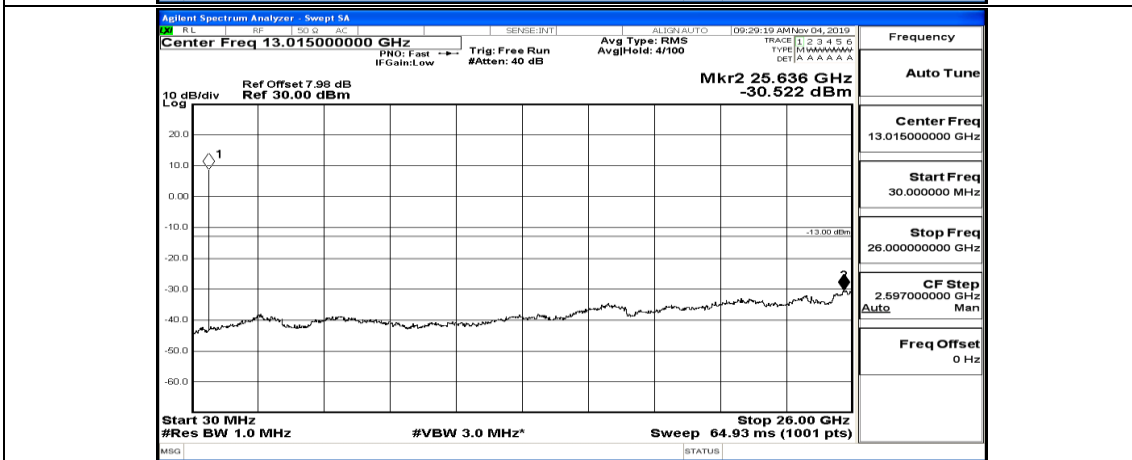

Channel Bandwidth: 10 MHz_HCH_16QAM_1RB#49