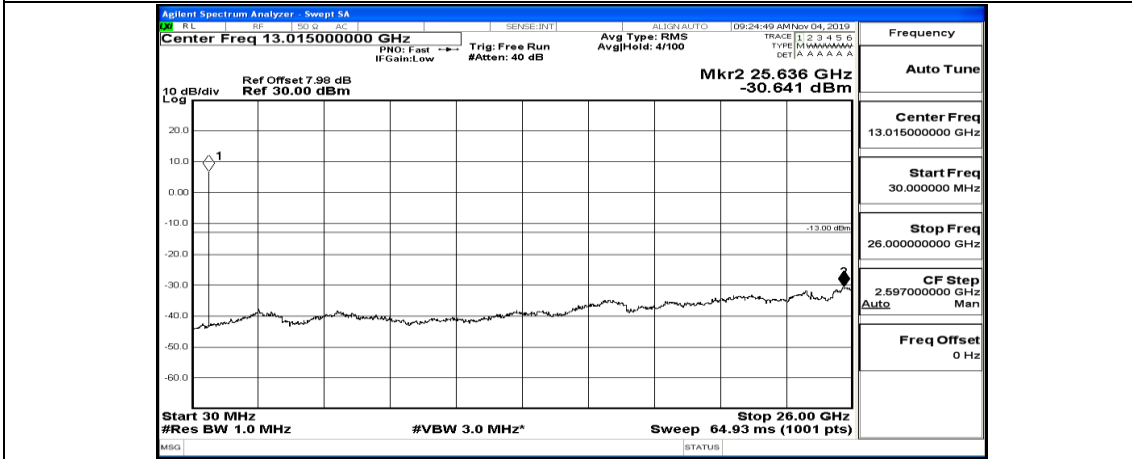

(Channel Bandwidth: 5 MHz)_HCH_QPSK_1RB#0

(Channel Bandwidth: 5 MHz)_HCH_QPSK_1RB#12

(Channel Bandwidth: 5 MHz)_HCH_QPSK_1RB#24

(Channel Bandwidth: 5 MHz)_LCH_16QAM_1RB#0

(Channel Bandwidth: 5 MHz)_LCH_16QAM_1RB#12

(Channel Bandwidth: 5 MHz)_LCH_16QAM_1RB#24

(Channel Bandwidth: 5 MHz)_MCH_16QAM_1RB#0

(Channel Bandwidth: 5 MHz)_MCH_16QAM_1RB#12

(Channel Bandwidth: 5 MHz)_MCH_16QAM_1RB#24

(Channel Bandwidth: 5 MHz)_MCH_16QAM_12RB#0

Channel Bandwidth: 10 MHz_MCH_QPSK_1RB#0

Frequency	Auto Tune
Center Freq	79.500 kHz
Start Freq	9.000 kHz
Stop Freq	150.000 kHz
CF Step	14.100 kHz Auto Man
Freq Offset	0 Hz

Frequency	Auto Tune
Center Freq	15.075000 MHz
Start Freq	150.000 kHz
Stop Freq	30.000000 MHz
CF Step	2.985000 MHz Auto Man
Freq Offset	0 Hz