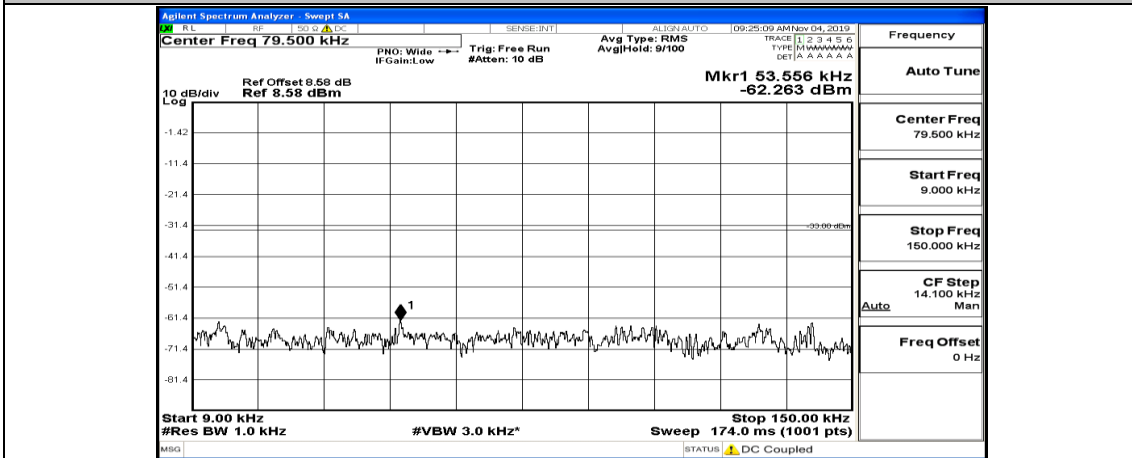

(Channel Bandwidth: 5 MHz)_HCH_16QAM_1RB#12