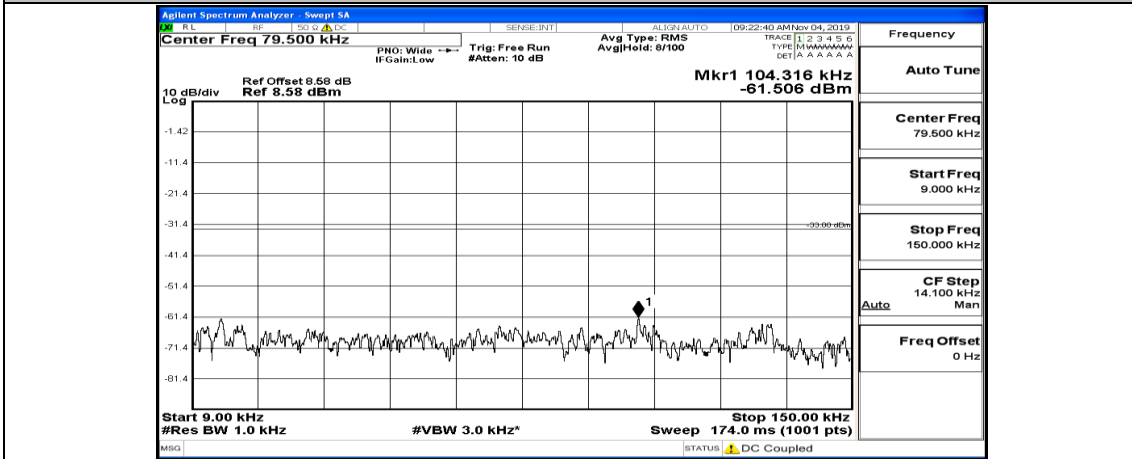

(Channel Bandwidth: 5 MHz)_HCH_QPSK_1RB#0

(Channel Bandwidth: 5 MHz)_HCH_QPSK_1RB#12

(Channel Bandwidth: 5 MHz)_HCH_QPSK_1RB#24

(Channel Bandwidth: 5 MHz)_LCH_16QAM_1RB#0

(Channel Bandwidth: 5 MHz)_LCH_16QAM_1RB#12

(Channel Bandwidth: 5 MHz)_LCH_16QAM_1RB#24

(Channel Bandwidth: 5 MHz)_MCH_16QAM_1RB#0

(Channel Bandwidth: 5 MHz)_MCH_16QAM_1RB#12

(Channel Bandwidth: 5 MHz)_MCH_16QAM_1RB#24

(Channel Bandwidth: 5 MHz)_MCH_16QAM_12RB#0

Channel Bandwidth: 10 MHz_MCH_QPSK_1RB#0

Frequency	Auto Tune
Center Freq	79.500 kHz
Start Freq	9.000 kHz
Stop Freq	150.000 kHz
CF Step	14.100 kHz Auto Man
Freq Offset	0 Hz

Frequency	Auto Tune
Center Freq	15.075000 MHz
Start Freq	150.000 kHz
Stop Freq	30.000000 MHz
CF Step	2.985000 MHz Auto Man
Freq Offset	0 Hz