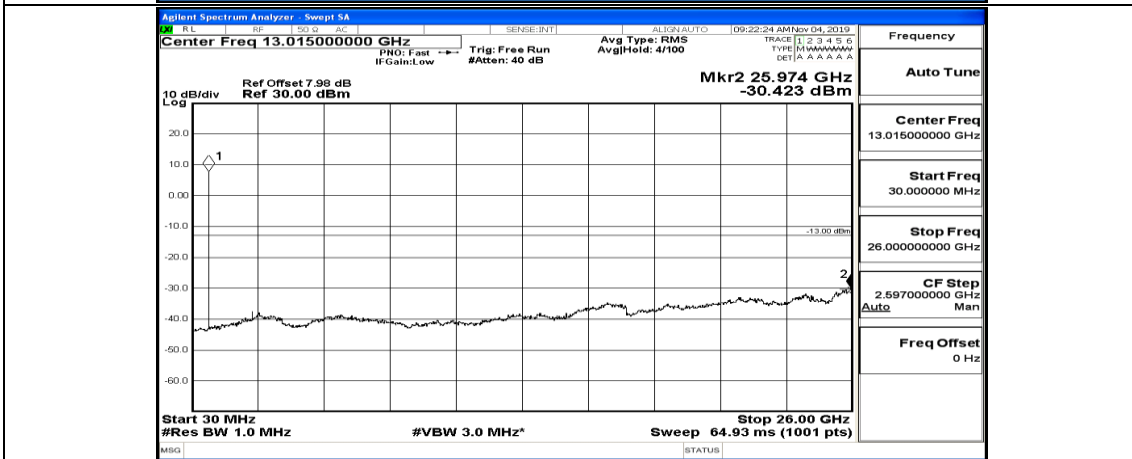

(Channel Bandwidth: 5 MHz)_HCH_QPSK_1RB#0

(Channel Bandwidth: 5 MHz)_HCH_QPSK_1RB#12

(Channel Bandwidth: 5 MHz)_HCH_QPSK_1RB#24

(Channel Bandwidth: 5 MHz)_LCH_16QAM_1RB#0

(Channel Bandwidth: 5 MHz)_LCH_16QAM_1RB#12

(Channel Bandwidth: 5 MHz)_LCH_16QAM_1RB#24

(Channel Bandwidth: 5 MHz)_MCH_16QAM_1RB#0

(Channel Bandwidth: 5 MHz)_MCH_16QAM_1RB#12

(Channel Bandwidth: 5 MHz)_MCH_16QAM_1RB#24

(Channel Bandwidth: 5 MHz)_MCH_16QAM_12RB#0

Channel Bandwidth: 10 MHz_MCH_QPSK_1RB#0

Frequency	Auto Tune
Center Freq	79.500 kHz
Start Freq	9.000 kHz
Stop Freq	150.000 kHz
CF Step	14.100 kHz Auto Man
Freq Offset	0 Hz

Frequency	Auto Tune
Center Freq	15.075000 MHz
Start Freq	150.000 kHz
Stop Freq	30.000000 MHz
CF Step	2.985000 MHz Auto Man
Freq Offset	0 Hz