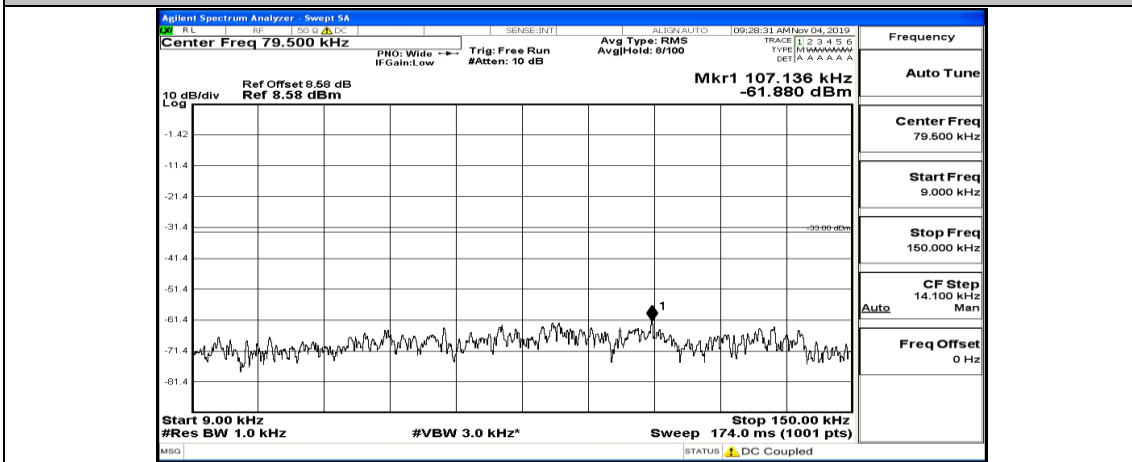

Channel Bandwidth: 10 MHz_MCH_QPSK_1RB#0

Frequency	Auto Tune
Center Freq	79.500 kHz
Start Freq	9.000 kHz
Stop Freq	150.000 kHz
CF Step	14.100 kHz Auto Man
Freq Offset	0 Hz

Frequency	Auto Tune
Center Freq	15.075000 MHz
Start Freq	150.000 kHz
Stop Freq	30.000000 MHz
CF Step	2.985000 MHz Auto Man
Freq Offset	0 Hz

Frequency	Auto Tune
Center Freq	13.015000000 GHz
Start Freq	30.000000 MHz
Stop Freq	26.000000000 GHz
CF Step	2.597000000 GHz Auto Man
Freq Offset	0 Hz

Channel Bandwidth: 10 MHz_MCH_QPSK_1RB#24

Channel Bandwidth: 10 MHz_MCH_QPSK_1RB#49

Channel Bandwidth: 10 MHz_HCH_QPSK_1RB#0

Channel Bandwidth: 10 MHz_HCH_QPSK_1RB#24

Channel Bandwidth: 10 MHz_HCH_QPSK_1RB#49

Channel Bandwidth: 10 MHz_LCH_16QAM_1RB#0

Frequency
Auto Tune
Center Freq 79.500 kHz
Start Freq 9.000 kHz
Stop Freq 150.000 kHz
CF Step 14.100 kHz Man
Auto
Freq Offset 0 Hz