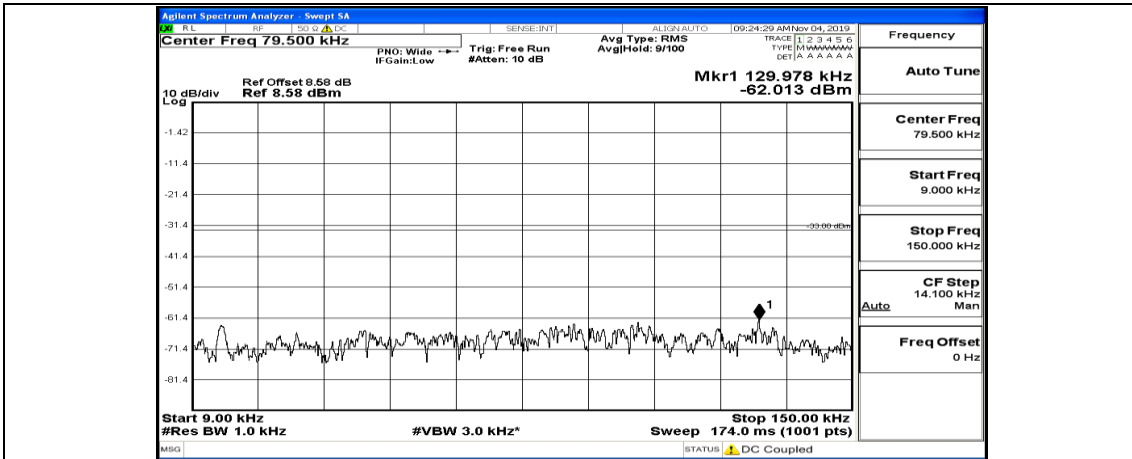

(Channel Bandwidth: 5 MHz)_HCH_QPSK_1RB#0

(Channel Bandwidth: 5 MHz)_HCH_QPSK_1RB#12

(Channel Bandwidth: 5 MHz)_HCH_QPSK_1RB#24

(Channel Bandwidth: 5 MHz)_LCH_16QAM_1RB#0

(Channel Bandwidth: 5 MHz)_LCH_16QAM_1RB#12

Channel Bandwidth: 10 MHz_MCH_QPSK_1RB#0

Frequency	Auto Tune
Center Freq	79.500 kHz
Start Freq	9.000 kHz
Stop Freq	150.000 kHz
CF Step	14.100 kHz Auto Man
Freq Offset	0 Hz

Frequency	Auto Tune
Center Freq	15.075000 MHz
Start Freq	150.000 kHz
Stop Freq	30.000000 MHz
CF Step	2.985000 MHz Auto Man
Freq Offset	0 Hz