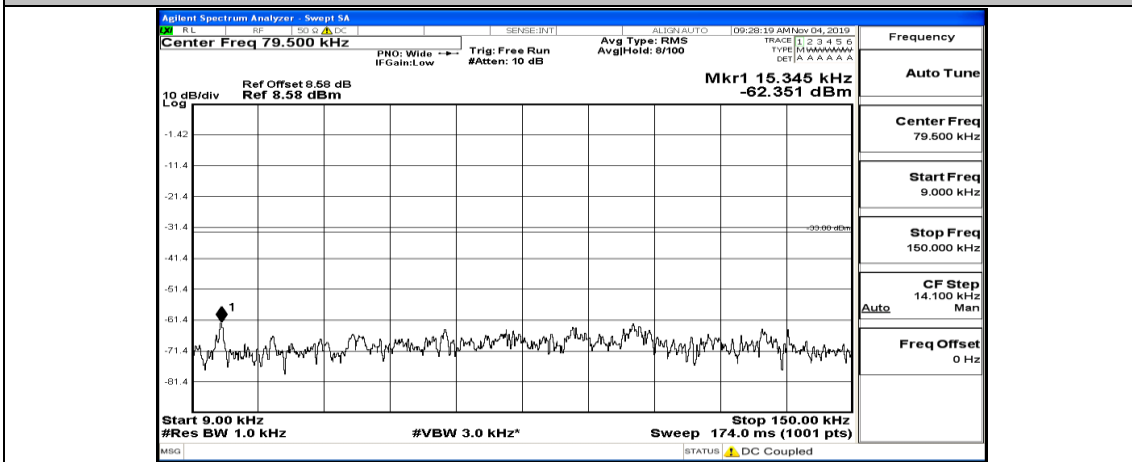

Channel Bandwidth: 10 MHz_MCH_QPSK_1RB#0

Frequency	Auto Tune
Center Freq	79.500 kHz
Start Freq	9.000 kHz
Stop Freq	150.000 kHz
CF Step	14.100 kHz Auto Man
Freq Offset	0 Hz

Frequency	Auto Tune
Center Freq	15.075000 MHz
Start Freq	150.000 kHz
Stop Freq	30.000000 MHz
CF Step	2.985000 MHz Auto Man
Freq Offset	0 Hz

Frequency	Auto Tune
Center Freq	13.015000000 GHz
Start Freq	30.000000 MHz
Stop Freq	26.000000000 GHz
CF Step	2.597000000 GHz Auto Man
Freq Offset	0 Hz

Channel Bandwidth: 10 MHz_MCH_QPSK_1RB#24

Channel Bandwidth: 10 MHz_MCH_QPSK_1RB#49

Channel Bandwidth: 10 MHz_HCH_QPSK_1RB#0

Channel Bandwidth: 10 MHz_HCH_QPSK_1RB#24

Channel Bandwidth: 10 MHz_HCH_QPSK_1RB#49

Channel Bandwidth: 10 MHz_LCH_16QAM_1RB#0

Frequency
Auto Tune
Center Freq 79.500 kHz
Start Freq 9.000 kHz
Stop Freq 150.000 kHz
CF Step 14.100 kHz Man
Auto
Freq Offset 0 Hz