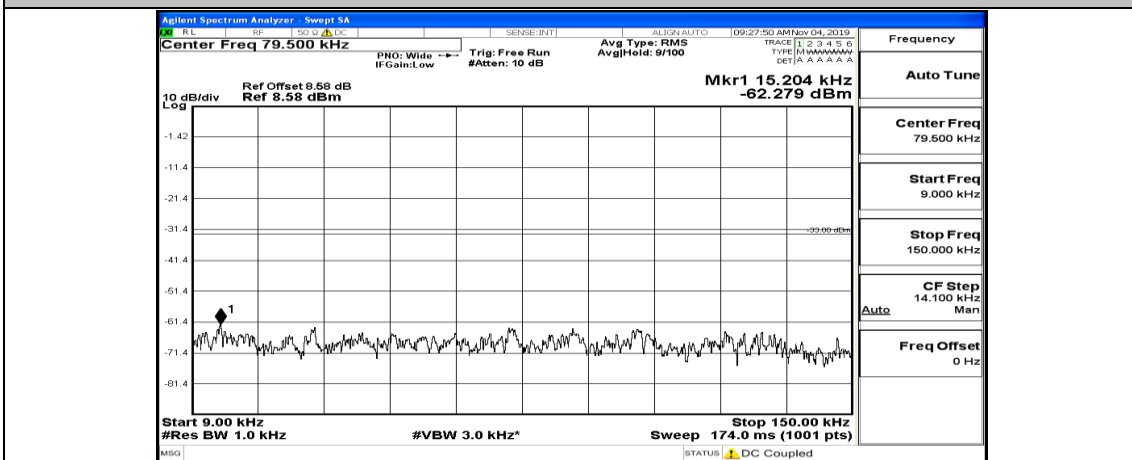

Frequency
Auto Tune
Center Freq 15.075000 MHz
Start Freq 150.000 kHz
Stop Freq 30.000000 MHz
CF Step 2.985000 MHz Man
Auto
Freq Offset 0 Hz

Frequency
Auto Tune
Center Freq 13.015000000 GHz
Start Freq 30.000000 MHz
Stop Freq 26.000000000 GHz
CF Step 2.597000000 GHz Man
Auto
Freq Offset 0 Hz

Channel Bandwidth: 10 MHz_LCH_16QAM_1RB#24

Channel Bandwidth: 10 MHz_LCH_16QAM_1RB#49

Channel Bandwidth: 10 MHz_MCH_16QAM_1RB#0

Channel Bandwidth: 10 MHz_MCH_16QAM_1RB#24

Channel Bandwidth: 10 MHz_MCH_16QAM_1RB#49