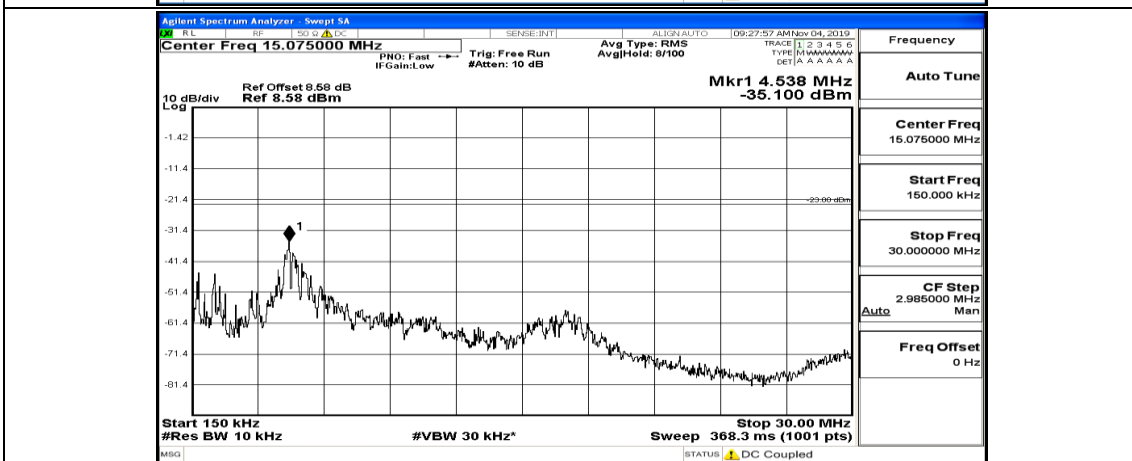

Frequency
Auto Tune
Center Freq 15.075000 MHz
Start Freq 150.000 kHz
Stop Freq 30.000000 MHz
CF Step 2.985000 MHz Man
Auto
Freq Offset 0 Hz

Frequency
Auto Tune
Center Freq 13.015000000 GHz
Start Freq 30.000000 MHz
Stop Freq 26.000000000 GHz
CF Step 2.597000000 GHz Man
Auto
Freq Offset 0 Hz

Channel Bandwidth: 10 MHz_LCH_16QAM_1RB#24

Channel Bandwidth: 10 MHz_LCH_16QAM_1RB#49

Channel Bandwidth: 10 MHz_MCH_16QAM_1RB#0

Channel Bandwidth: 10 MHz_MCH_16QAM_1RB#24

Channel Bandwidth: 10 MHz_MCH_16QAM_1RB#49