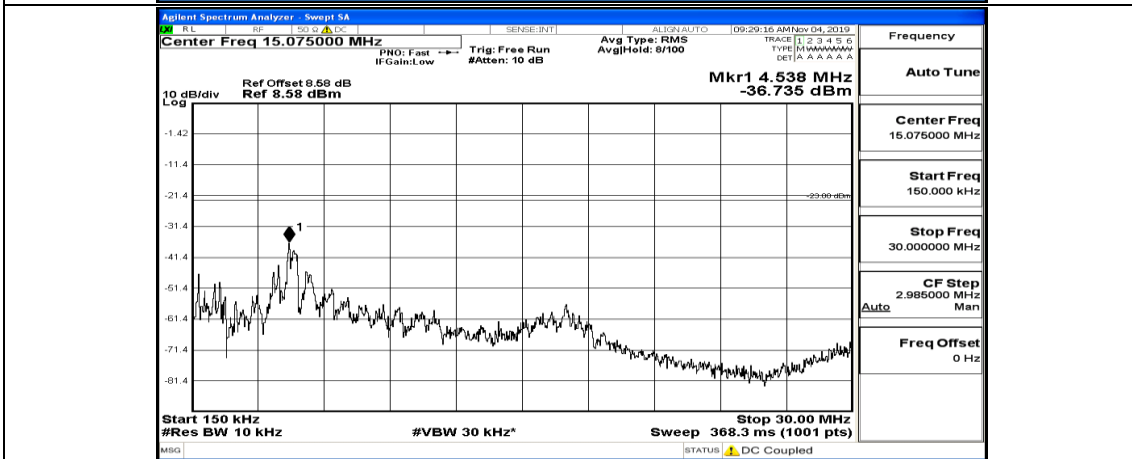

Channel Bandwidth: 10 MHz_HCH_16QAM_1RB#49