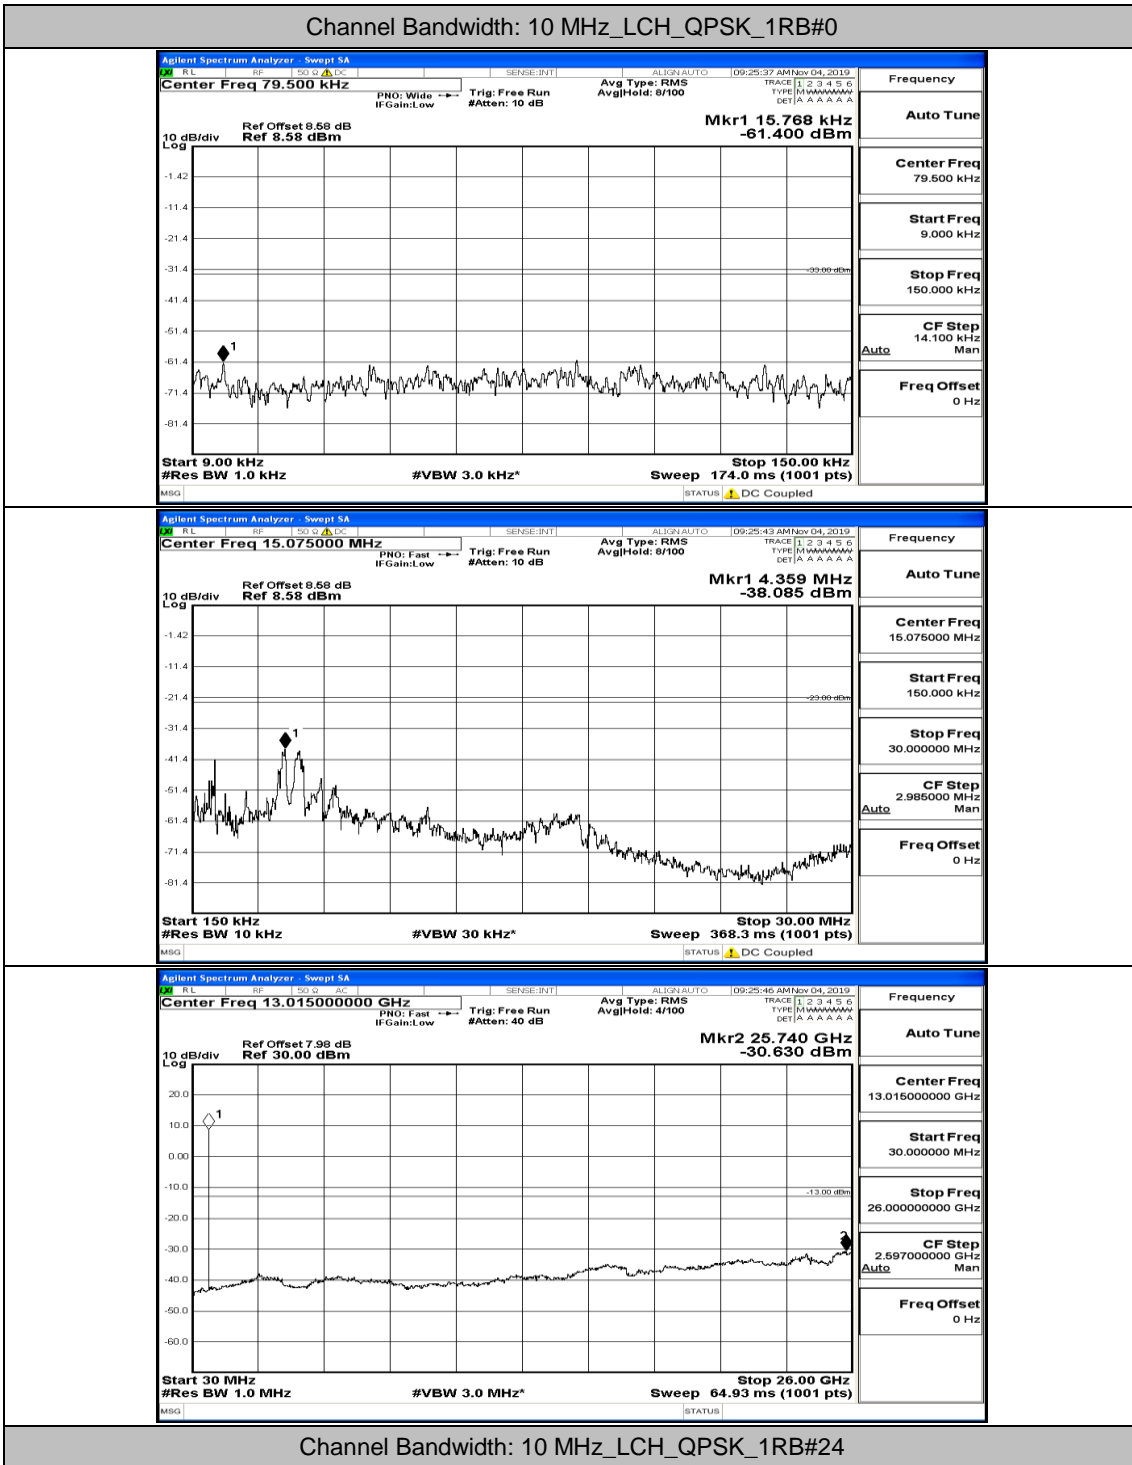

(Channel Bandwidth: 5 MHz)_HCH_16QAM_1RB#0

(Channel Bandwidth: 5 MHz)_HCH_16QAM_1RB#12

(Channel Bandwidth: 5 MHz)_HCH_16QAM_1RB#24

Channel Bandwidth: 10 MHz

Channel Bandwidth: 10 MHz_LCH_QPSK_1RB#49

Channel Bandwidth: 10 MHz_LCH_QPSK_25RB#0

Channel Bandwidth: 10 MHz_MCH_QPSK_1RB#0

Frequency	Auto Tune
Center Freq	79.500 kHz
Start Freq	9.000 kHz
Stop Freq	150.000 kHz
CF Step	14.100 kHz Auto Man
Freq Offset	0 Hz

Frequency	Auto Tune
Center Freq	15.075000 MHz
Start Freq	150.000 kHz
Stop Freq	30.000000 MHz
CF Step	2.985000 MHz Auto Man
Freq Offset	0 Hz