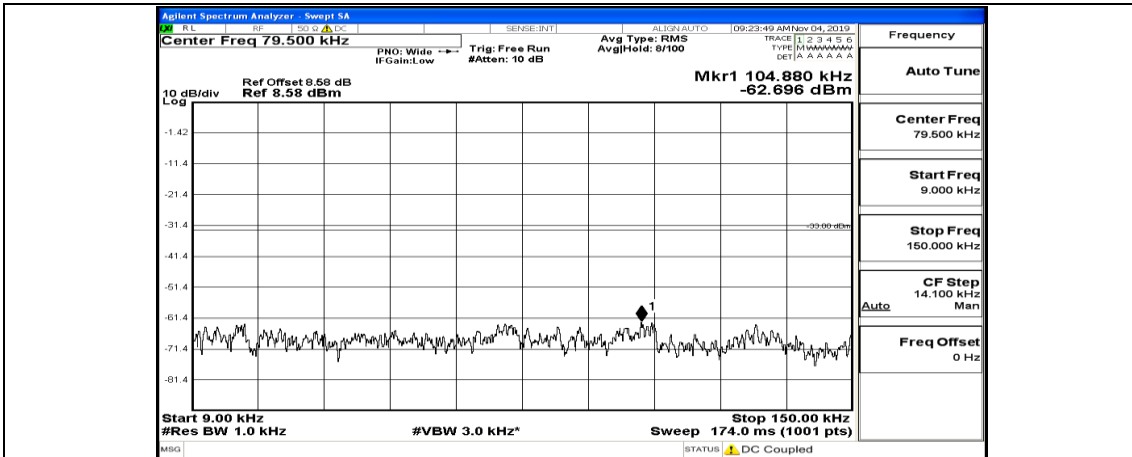

(Channel Bandwidth: 5 MHz)_HCH_QPSK_1RB#0

(Channel Bandwidth: 5 MHz)_HCH_QPSK_1RB#12

(Channel Bandwidth: 5 MHz)_HCH_QPSK_1RB#24

(Channel Bandwidth: 5 MHz)_LCH_16QAM_1RB#0

(Channel Bandwidth: 5 MHz)_LCH_16QAM_1RB#12

(Channel Bandwidth: 5 MHz)_LCH_16QAM_1RB#24

(Channel Bandwidth: 5 MHz)_MCH_16QAM_1RB#0

(Channel Bandwidth: 5 MHz)_MCH_16QAM_1RB#12

(Channel Bandwidth: 5 MHz)_MCH_16QAM_1RB#24

(Channel Bandwidth: 5 MHz)_MCH_16QAM_12RB#0

Channel Bandwidth: 10 MHz_MCH_QPSK_1RB#0

Frequency	Auto Tune
Center Freq	79.500 kHz
Start Freq	9.000 kHz
Stop Freq	150.000 kHz
CF Step	14.100 kHz Auto Man
Freq Offset	0 Hz

Frequency	Auto Tune
Center Freq	15.075000 MHz
Start Freq	150.000 kHz
Stop Freq	30.000000 MHz
CF Step	2.985000 MHz Auto Man
Freq Offset	0 Hz