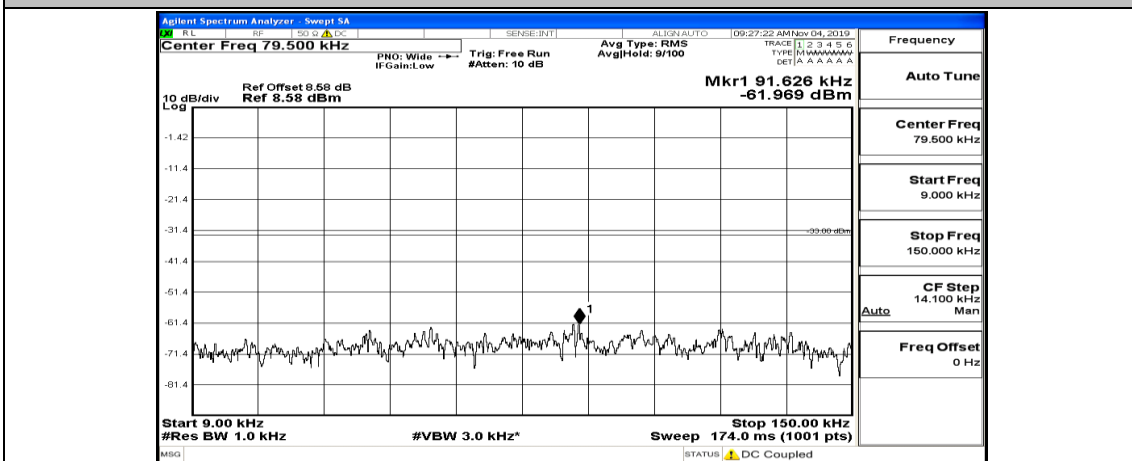

Channel Bandwidth: 10 MHz_MCH_QPSK_1RB#0

Frequency	Auto Tune
Center Freq	79.500 kHz
Start Freq	9.000 kHz
Stop Freq	150.000 kHz
CF Step	14.100 kHz Auto Man
Freq Offset	0 Hz

Frequency	Auto Tune
Center Freq	15.075000 MHz
Start Freq	150.000 kHz
Stop Freq	30.000000 MHz
CF Step	2.985000 MHz Auto Man
Freq Offset	0 Hz

Frequency	Auto Tune
Center Freq	13.015000000 GHz
Start Freq	30.000000 MHz
Stop Freq	26.000000000 GHz
CF Step	2.597000000 GHz Auto Man
Freq Offset	0 Hz

Channel Bandwidth: 10 MHz_MCH_QPSK_1RB#24

Channel Bandwidth: 10 MHz_MCH_QPSK_1RB#49