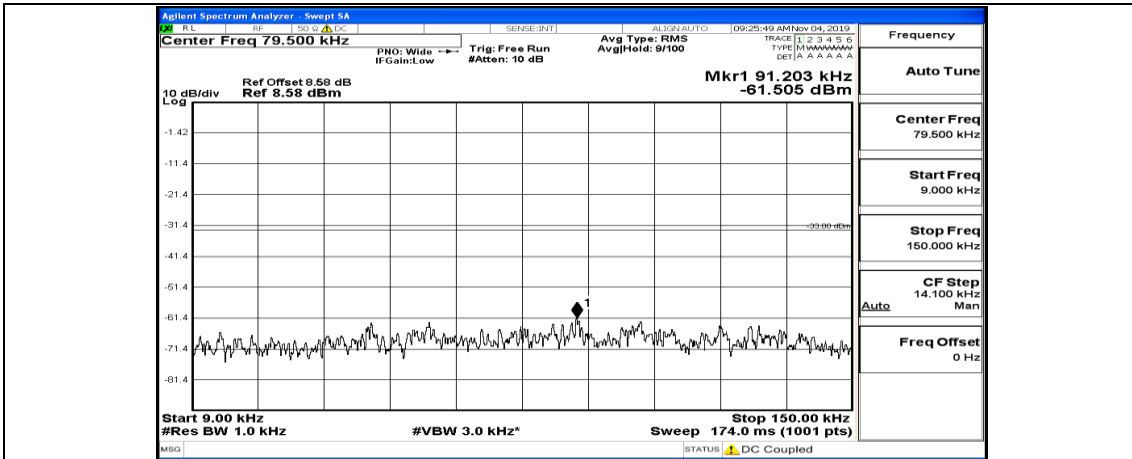

(Channel Bandwidth: 5 MHz)_HCH_16QAM_1RB#0

(Channel Bandwidth: 5 MHz)_HCH_16QAM_1RB#12

(Channel Bandwidth: 5 MHz)_HCH_16QAM_1RB#24

Channel Bandwidth: 10 MHz

Channel Bandwidth: 10 MHz_LCH_QPSK_1RB#49

Channel Bandwidth: 10 MHz_LCH_QPSK_25RB#0

Channel Bandwidth: 10 MHz_MCH_QPSK_1RB#0

Frequency	Auto Tune
Center Freq	79.500 kHz
Start Freq	9.000 kHz
Stop Freq	150.000 kHz
CF Step	14.100 kHz Auto Man
Freq Offset	0 Hz

Frequency	Auto Tune
Center Freq	15.075000 MHz
Start Freq	150.000 kHz
Stop Freq	30.000000 MHz
CF Step	2.985000 MHz Auto Man
Freq Offset	0 Hz