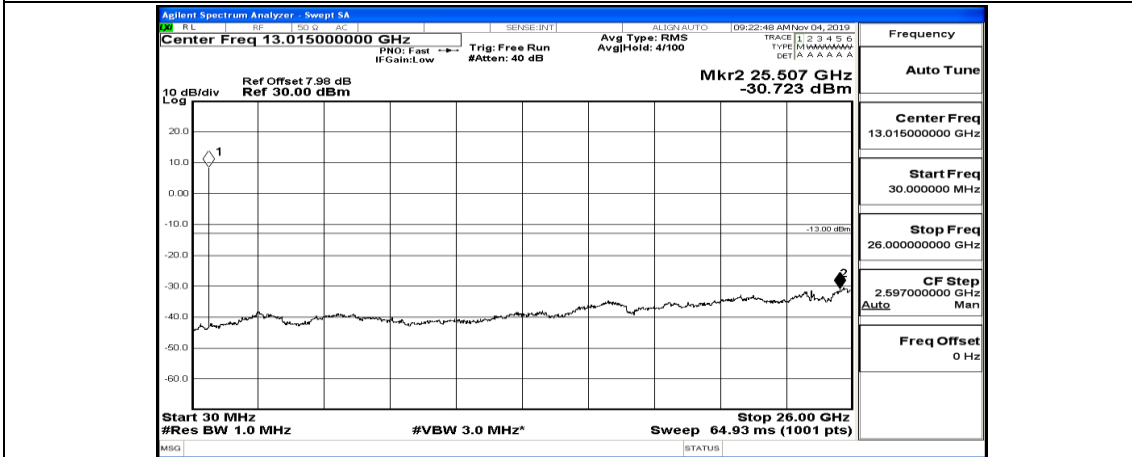

(Channel Bandwidth: 5 MHz)_HCH_QPSK_1RB#0

(Channel Bandwidth: 5 MHz)_HCH_QPSK_1RB#12

(Channel Bandwidth: 5 MHz)_HCH_QPSK_1RB#24

(Channel Bandwidth: 5 MHz)_LCH_16QAM_1RB#0

(Channel Bandwidth: 5 MHz)_LCH_16QAM_1RB#12

(Channel Bandwidth: 5 MHz)_LCH_16QAM_1RB#24

(Channel Bandwidth: 5 MHz)_MCH_16QAM_1RB#0

(Channel Bandwidth: 5 MHz)_MCH_16QAM_1RB#12

(Channel Bandwidth: 5 MHz)_MCH_16QAM_1RB#24

(Channel Bandwidth: 5 MHz)_MCH_16QAM_12RB#0

Channel Bandwidth: 10 MHz_MCH_QPSK_1RB#0

Frequency	Auto Tune
Center Freq	79.500 kHz
Start Freq	9.000 kHz
Stop Freq	150.000 kHz
CF Step	14.100 kHz Auto Man
Freq Offset	0 Hz

Frequency	Auto Tune
Center Freq	15.075000 MHz
Start Freq	150.000 kHz
Stop Freq	30.000000 MHz
CF Step	2.985000 MHz Auto Man
Freq Offset	0 Hz