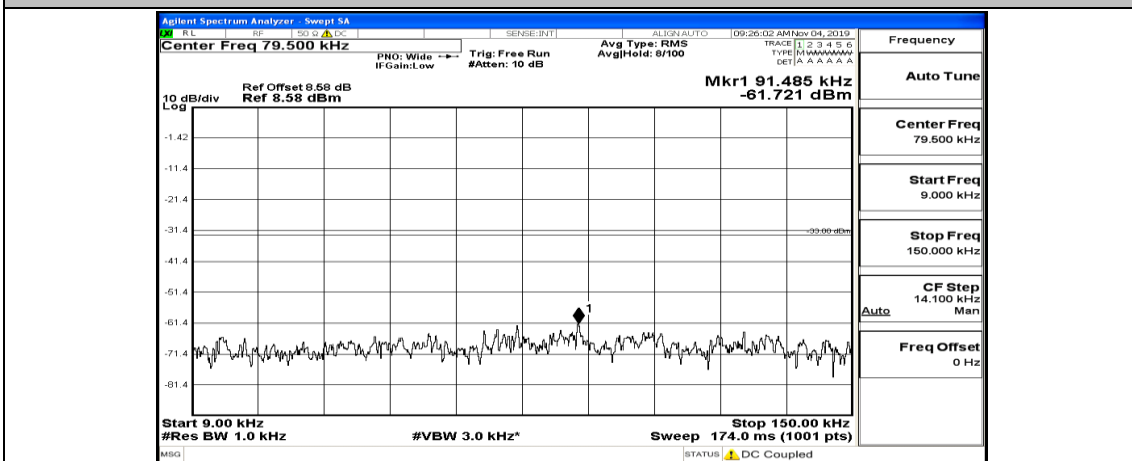

(Channel Bandwidth: 5 MHz)_HCH_16QAM_1RB#0

(Channel Bandwidth: 5 MHz)_HCH_16QAM_1RB#12

(Channel Bandwidth: 5 MHz)_HCH_16QAM_1RB#24

Channel Bandwidth: 10 MHz

Channel Bandwidth: 10 MHz_LCH_QPSK_1RB#49

Channel Bandwidth: 10 MHz_LCH_QPSK_25RB#0

Channel Bandwidth: 10 MHz_MCH_QPSK_1RB#0

Frequency	Auto Tune
Center Freq	79.500 kHz
Start Freq	9.000 kHz
Stop Freq	150.000 kHz
CF Step	14.100 kHz Auto Man
Freq Offset	0 Hz

Frequency	Auto Tune
Center Freq	15.075000 MHz
Start Freq	150.000 kHz
Stop Freq	30.000000 MHz
CF Step	2.985000 MHz Auto Man
Freq Offset	0 Hz

Frequency	Auto Tune
Center Freq	13.015000000 GHz
Start Freq	30.000000 MHz
Stop Freq	26.000000000 GHz
CF Step	2.597000000 GHz Auto Man
Freq Offset	0 Hz

Channel Bandwidth: 10 MHz_MCH_QPSK_1RB#24

Channel Bandwidth: 10 MHz_MCH_QPSK_1RB#49