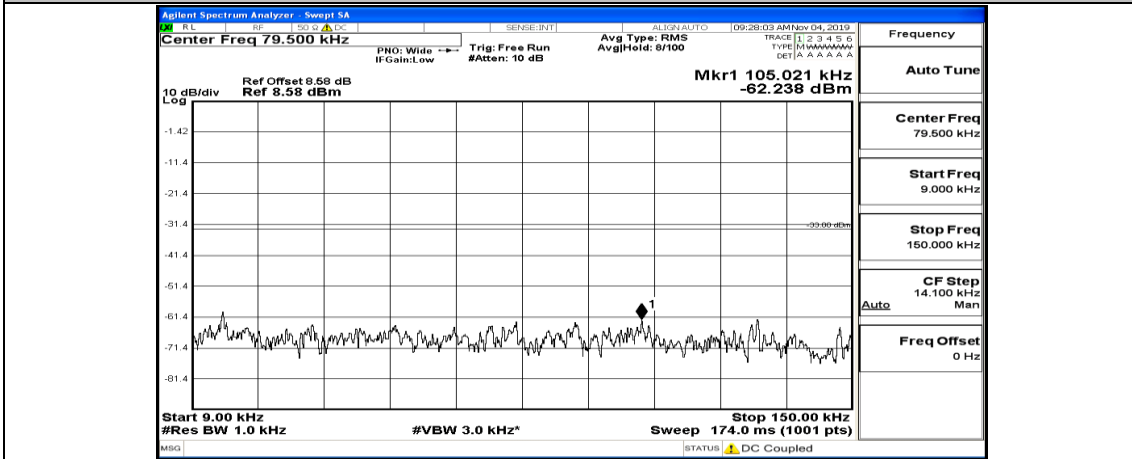

Frequency
Auto Tune
Center Freq 15.075000 MHz
Start Freq 150.000 kHz
Stop Freq 30.000000 MHz
CF Step 2.985000 MHz Man
Auto
Freq Offset 0 Hz

Frequency
Auto Tune
Center Freq 13.015000000 GHz
Start Freq 30.000000 MHz
Stop Freq 26.000000000 GHz
CF Step 2.597000000 GHz Man
Auto
Freq Offset 0 Hz

Channel Bandwidth: 10 MHz_LCH_16QAM_1RB#24

Channel Bandwidth: 10 MHz_LCH_16QAM_1RB#49

Channel Bandwidth: 10 MHz_MCH_16QAM_1RB#0

Channel Bandwidth: 10 MHz_MCH_16QAM_1RB#24

Channel Bandwidth: 10 MHz_MCH_16QAM_1RB#49