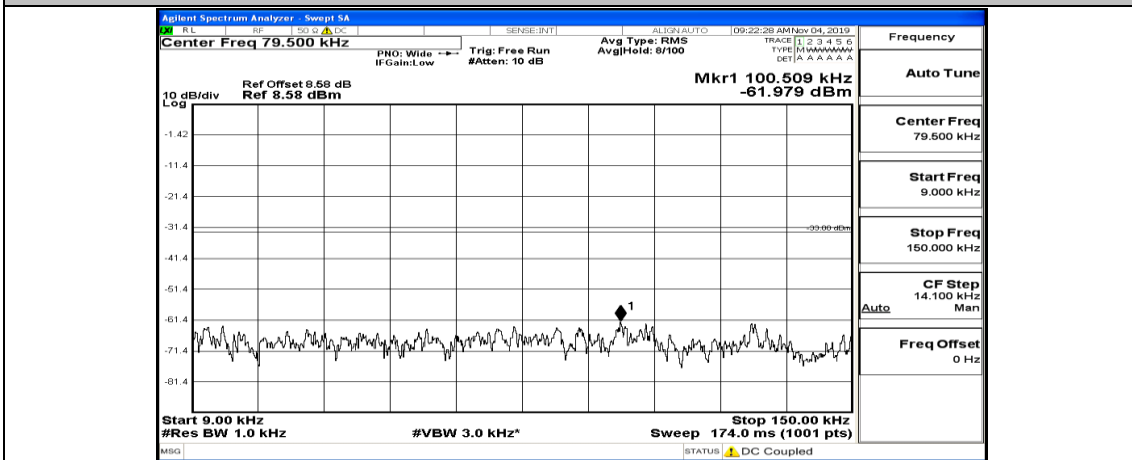

(Channel Bandwidth: 5 MHz)_HCH_QPSK_1RB#0

(Channel Bandwidth: 5 MHz)_HCH_QPSK_1RB#12

(Channel Bandwidth: 5 MHz)_HCH_QPSK_1RB#24

(Channel Bandwidth: 5 MHz)_LCH_16QAM_1RB#0

(Channel Bandwidth: 5 MHz)_LCH_16QAM_1RB#12