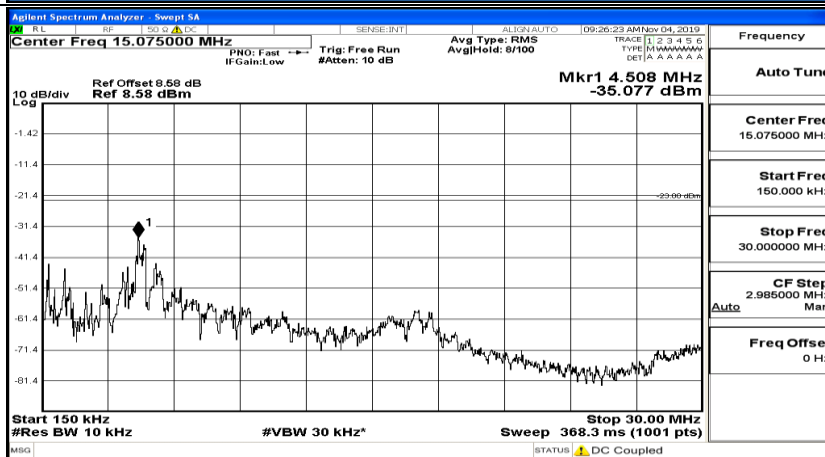

Frequency	Auto Tune
Center Freq	13.015000000 GHz
Start Freq	30.000000 MHz
Stop Freq	26.000000000 GHz
CF Step	2.597000000 GHz Auto Man
Freq Offset	0 Hz

Channel Bandwidth: 10 MHz_MCH_QPSK_1RB#24

Channel Bandwidth: 10 MHz_MCH_QPSK_1RB#49

Channel Bandwidth: 10 MHz_HCH_QPSK_1RB#0

Channel Bandwidth: 10 MHz_HCH_QPSK_1RB#24

Channel Bandwidth: 10 MHz_HCH_QPSK_1RB#49

Channel Bandwidth: 10 MHz_LCH_16QAM_1RB#0

Frequency
Auto Tune
Center Freq 79.500 kHz
Start Freq 9.000 kHz
Stop Freq 150.000 kHz
CF Step 14.100 kHz Man
Auto
Freq Offset 0 Hz

Frequency
Auto Tune
Center Freq 15.075000 MHz
Start Freq 150.000 kHz
Stop Freq 30.000000 MHz
CF Step 2.985000 MHz Man
Auto
Freq Offset 0 Hz

Frequency
Auto Tune
Center Freq 13.015000000 GHz
Start Freq 30.000000 MHz
Stop Freq 26.000000000 GHz
CF Step 2.597000000 GHz Man
Auto
Freq Offset 0 Hz