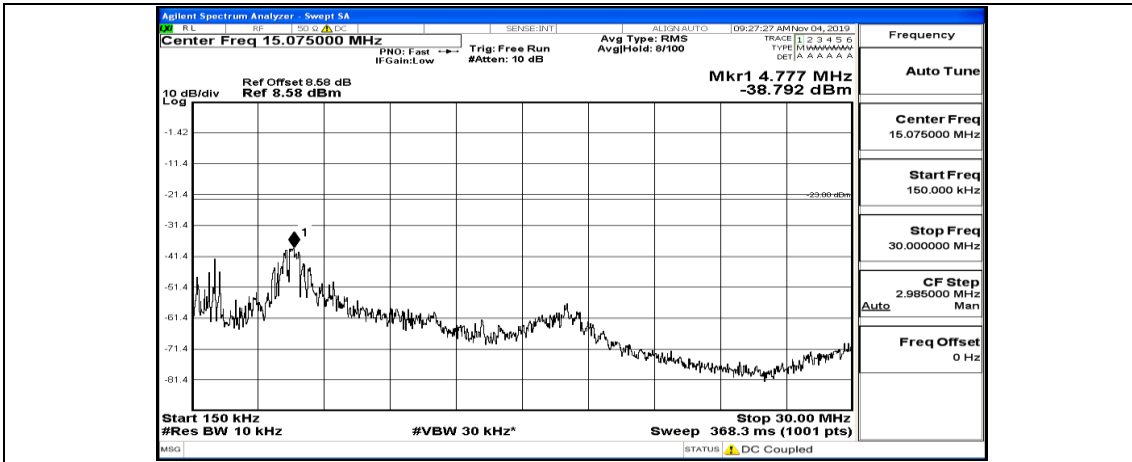

Channel Bandwidth: 10 MHz_MCH_QPSK_1RB#0

Frequency	Auto Tune
Center Freq	79.500 kHz
Start Freq	9.000 kHz
Stop Freq	150.000 kHz
CF Step	14.100 kHz Auto Man
Freq Offset	0 Hz

Frequency	Auto Tune
Center Freq	15.075000 MHz
Start Freq	150.000 kHz
Stop Freq	30.000000 MHz
CF Step	2.985000 MHz Auto Man
Freq Offset	0 Hz

Frequency	Auto Tune
Center Freq	13.015000000 GHz
Start Freq	30.000000 MHz
Stop Freq	26.000000000 GHz
CF Step	2.597000000 GHz Auto Man
Freq Offset	0 Hz

Channel Bandwidth: 10 MHz_MCH_QPSK_1RB#24

Channel Bandwidth: 10 MHz_MCH_QPSK_1RB#49