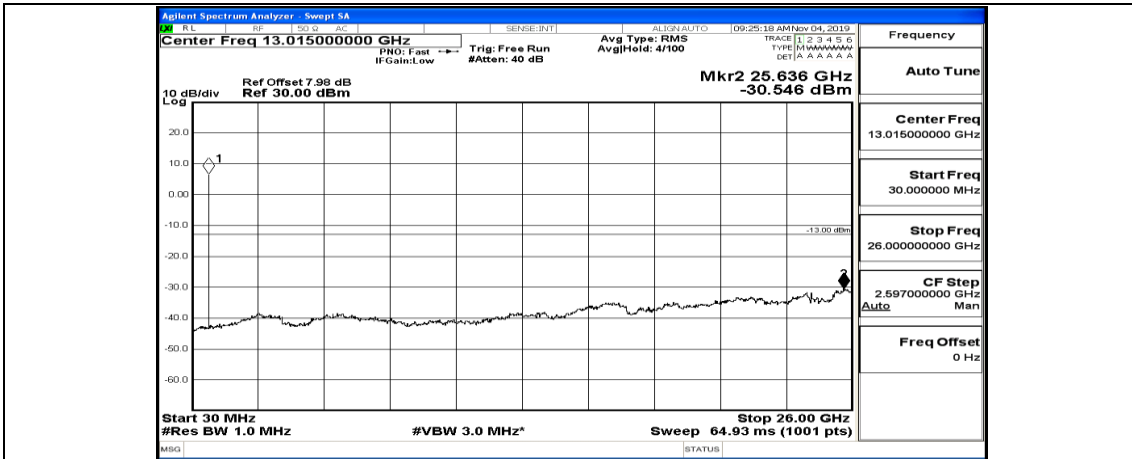

(Channel Bandwidth: 5 MHz)_HCH_QPSK_1RB#0

(Channel Bandwidth: 5 MHz)_HCH_QPSK_1RB#12

(Channel Bandwidth: 5 MHz)_HCH_QPSK_1RB#24

(Channel Bandwidth: 5 MHz)_LCH_16QAM_1RB#0

(Channel Bandwidth: 5 MHz)_LCH_16QAM_1RB#12

(Channel Bandwidth: 5 MHz)_LCH_16QAM_1RB#24

(Channel Bandwidth: 5 MHz)_MCH_16QAM_1RB#0

(Channel Bandwidth: 5 MHz)_MCH_16QAM_1RB#12

(Channel Bandwidth: 5 MHz)_MCH_16QAM_1RB#24

(Channel Bandwidth: 5 MHz)_MCH_16QAM_12RB#0

(Channel Bandwidth: 5 MHz)_HCH_16QAM_1RB#0

(Channel Bandwidth: 5 MHz)_HCH_16QAM_1RB#12

(Channel Bandwidth: 5 MHz)_HCH_16QAM_1RB#24

Channel Bandwidth: 10 MHz

Channel Bandwidth: 10 MHz_LCH_QPSK_1RB#49

Channel Bandwidth: 10 MHz_LCH_QPSK_25RB#0

Channel Bandwidth: 10 MHz_MCH_QPSK_1RB#0

Frequency	Auto Tune
Center Freq	79.500 kHz
Start Freq	9.000 kHz
Stop Freq	150.000 kHz
CF Step	14.100 kHz Auto Man
Freq Offset	0 Hz

Frequency	Auto Tune
Center Freq	15.075000 MHz
Start Freq	150.000 kHz
Stop Freq	30.000000 MHz
CF Step	2.985000 MHz Auto Man
Freq Offset	0 Hz