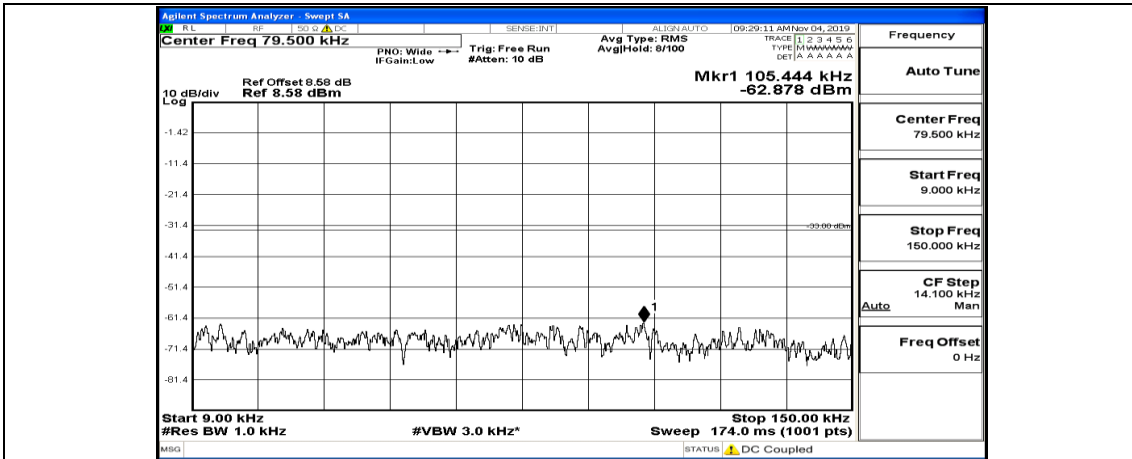

Channel Bandwidth: 10 MHz_HCH_16QAM_1RB#49