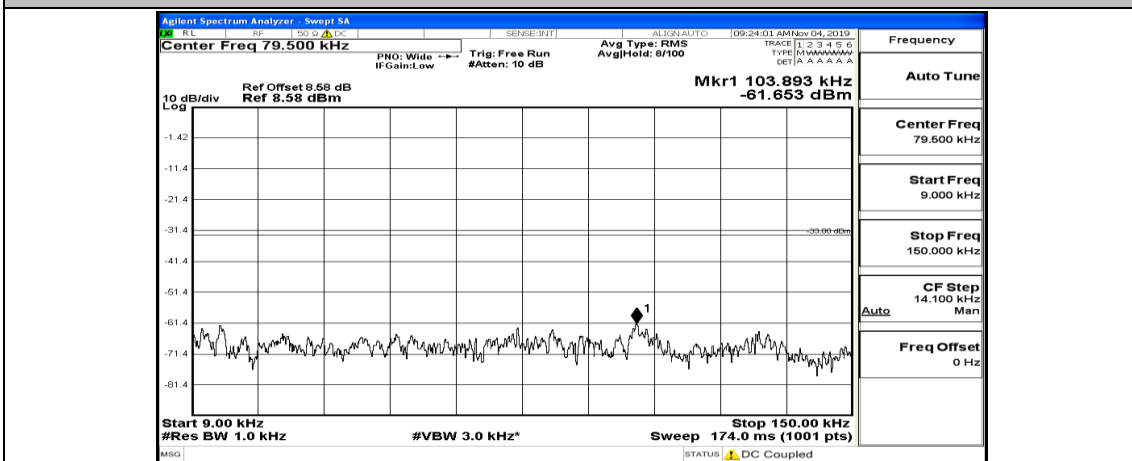

(Channel Bandwidth: 5 MHz)_LCH_16QAM_1RB#24

(Channel Bandwidth: 5 MHz)_MCH_16QAM_1RB#0

(Channel Bandwidth: 5 MHz)_MCH_16QAM_1RB#12

(Channel Bandwidth: 5 MHz)_MCH_16QAM_1RB#24

(Channel Bandwidth: 5 MHz)_MCH_16QAM_12RB#0

Channel Bandwidth: 10 MHz_MCH_QPSK_1RB#0

Frequency	Auto Tune
Center Freq	79.500 kHz
Start Freq	9.000 kHz
Stop Freq	150.000 kHz
CF Step	14.100 kHz Auto Man
Freq Offset	0 Hz

Frequency	Auto Tune
Center Freq	15.075000 MHz
Start Freq	150.000 kHz
Stop Freq	30.000000 MHz
CF Step	2.985000 MHz Auto Man
Freq Offset	0 Hz