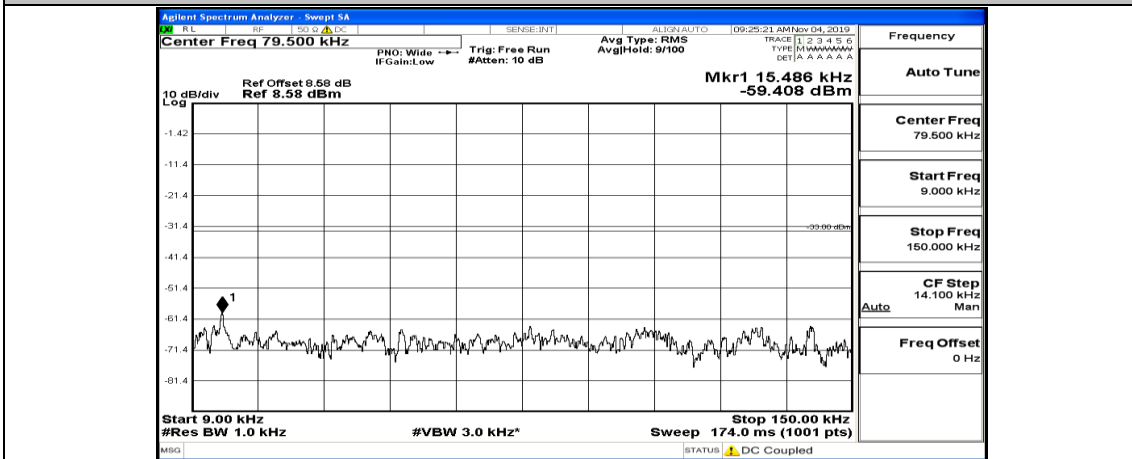

(Channel Bandwidth: 5 MHz)_HCH_16QAM_1RB#0

(Channel Bandwidth: 5 MHz)_HCH_16QAM_1RB#12

(Channel Bandwidth: 5 MHz)_HCH_16QAM_1RB#24

Channel Bandwidth: 10 MHz

Channel Bandwidth: 10 MHz_LCH_QPSK_1RB#49

Channel Bandwidth: 10 MHz_LCH_QPSK_25RB#0

Channel Bandwidth: 10 MHz_MCH_QPSK_1RB#0

Frequency	Auto Tune
Center Freq	79.500 kHz
Start Freq	9.000 kHz
Stop Freq	150.000 kHz
CF Step	14.100 kHz Auto Man
Freq Offset	0 Hz

Frequency	Auto Tune
Center Freq	15.075000 MHz
Start Freq	150.000 kHz
Stop Freq	30.000000 MHz
CF Step	2.985000 MHz Auto Man
Freq Offset	0 Hz

Frequency	Auto Tune
Center Freq	13.015000000 GHz
Start Freq	30.000000 MHz
Stop Freq	26.000000000 GHz
CF Step	2.597000000 GHz Auto Man
Freq Offset	0 Hz

Channel Bandwidth: 10 MHz_MCH_QPSK_1RB#24

Channel Bandwidth: 10 MHz_MCH_QPSK_1RB#49