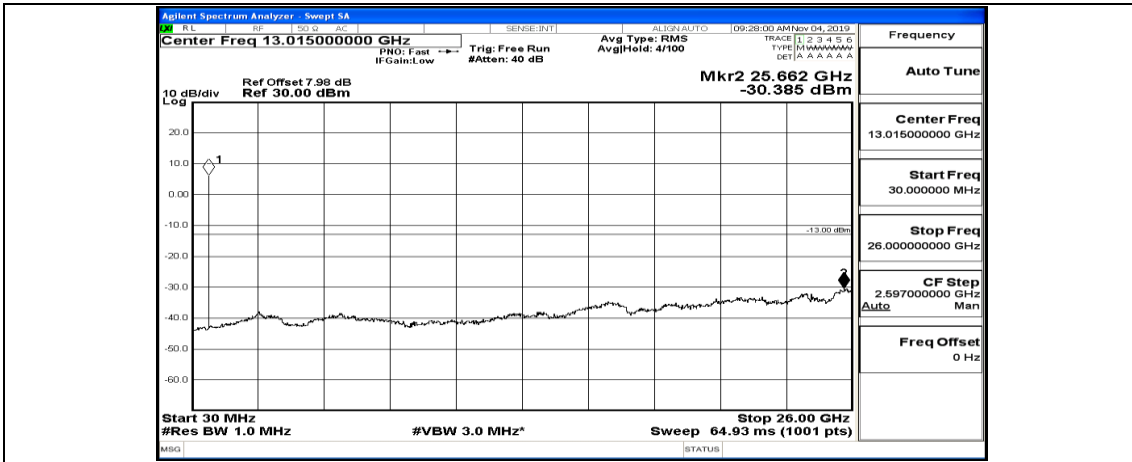

Frequency
Auto Tune
Center Freq 15.075000 MHz
Start Freq 150.000 kHz
Stop Freq 30.000000 MHz
CF Step 2.985000 MHz Man
Auto
Freq Offset 0 Hz

Frequency
Auto Tune
Center Freq 13.015000000 GHz
Start Freq 30.000000 MHz
Stop Freq 26.000000000 GHz
CF Step 2.597000000 GHz Man
Auto
Freq Offset 0 Hz

Channel Bandwidth: 10 MHz_LCH_16QAM_1RB#24

Channel Bandwidth: 10 MHz_LCH_16QAM_1RB#49

Channel Bandwidth: 10 MHz_MCH_16QAM_1RB#0

Channel Bandwidth: 10 MHz_MCH_16QAM_1RB#24

Channel Bandwidth: 10 MHz_MCH_16QAM_1RB#49