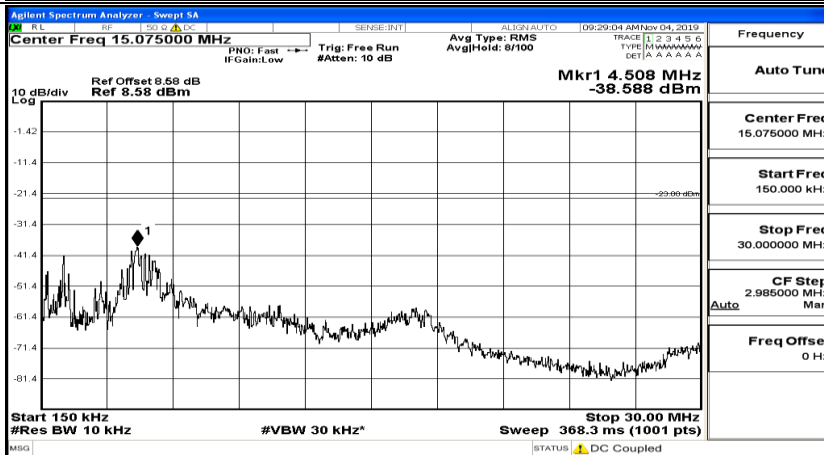

Channel Bandwidth: 10 MHz_HCH_16QAM_1RB#0

Channel Bandwidth: 10 MHz_HCH_16QAM_1RB#24