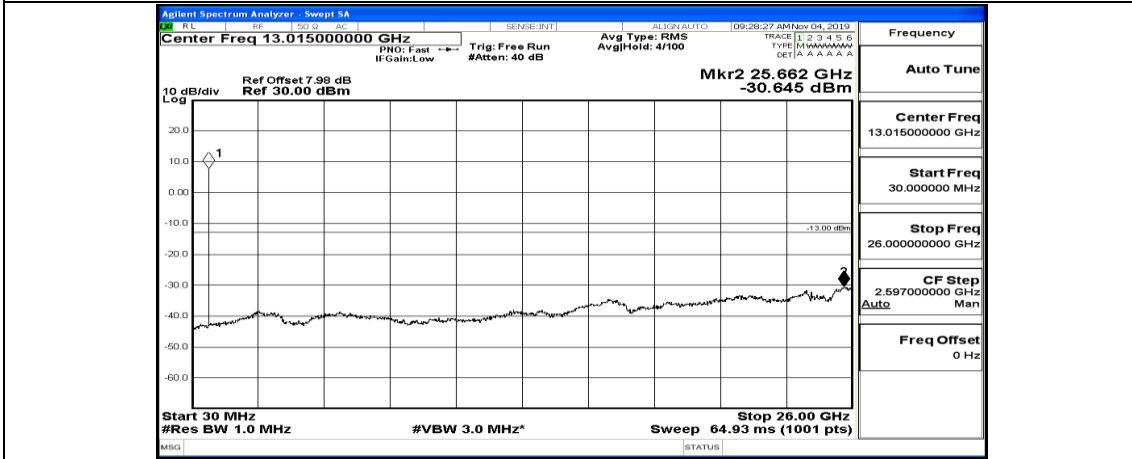

Channel Bandwidth: 10 MHz_MCH_QPSK_1RB#0

Frequency	Auto Tune
Center Freq	79.500 kHz
Start Freq	9.000 kHz
Stop Freq	150.000 kHz
CF Step	14.100 kHz Auto Man
Freq Offset	0 Hz

Frequency	Auto Tune
Center Freq	15.075000 MHz
Start Freq	150.000 kHz
Stop Freq	30.000000 MHz
CF Step	2.985000 MHz Auto Man
Freq Offset	0 Hz

Frequency	Auto Tune
Center Freq	13.015000000 GHz
Start Freq	30.000000 MHz
Stop Freq	26.000000000 GHz
CF Step	2.597000000 GHz Auto Man
Freq Offset	0 Hz

Channel Bandwidth: 10 MHz_MCH_QPSK_1RB#24

Channel Bandwidth: 10 MHz_MCH_QPSK_1RB#49

Channel Bandwidth: 10 MHz_HCH_QPSK_1RB#0

Channel Bandwidth: 10 MHz_HCH_QPSK_1RB#24

Channel Bandwidth: 10 MHz_HCH_QPSK_1RB#49

Channel Bandwidth: 10 MHz_LCH_16QAM_1RB#0

Frequency
Auto Tune
Center Freq 79.500 kHz
Start Freq 9.000 kHz
Stop Freq 150.000 kHz
CF Step 14.100 kHz Man
Auto
Freq Offset 0 Hz