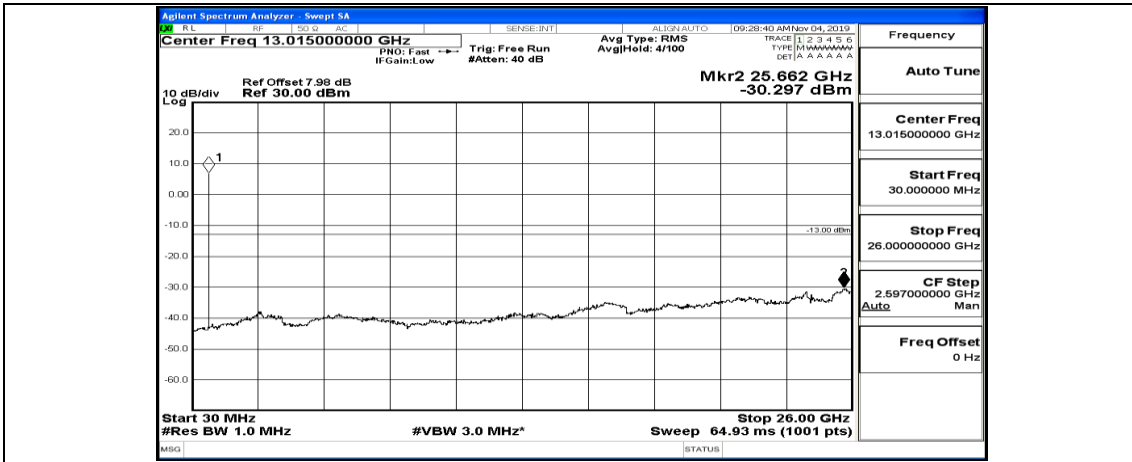

Channel Bandwidth: 10 MHz_MCH_QPSK_1RB#0

Frequency	Auto Tune
Center Freq	79.500 kHz
Start Freq	9.000 kHz
Stop Freq	150.000 kHz
CF Step	14.100 kHz Auto Man
Freq Offset	0 Hz

Frequency	Auto Tune
Center Freq	15.075000 MHz
Start Freq	150.000 kHz
Stop Freq	30.000000 MHz
CF Step	2.985000 MHz Auto Man
Freq Offset	0 Hz

Frequency	Auto Tune
Center Freq	13.015000000 GHz
Start Freq	30.000000 MHz
Stop Freq	26.000000000 GHz
CF Step	2.597000000 GHz Auto Man
Freq Offset	0 Hz

Channel Bandwidth: 10 MHz_MCH_QPSK_1RB#24

Channel Bandwidth: 10 MHz_MCH_QPSK_1RB#49

Channel Bandwidth: 10 MHz_HCH_QPSK_1RB#0

Channel Bandwidth: 10 MHz_HCH_QPSK_1RB#24

Channel Bandwidth: 10 MHz_HCH_QPSK_1RB#49

Channel Bandwidth: 10 MHz_LCH_16QAM_1RB#0

Frequency
Auto Tune
Center Freq 79.500 kHz
Start Freq 9.000 kHz
Stop Freq 150.000 kHz
CF Step 14.100 kHz Man
Auto
Freq Offset 0 Hz