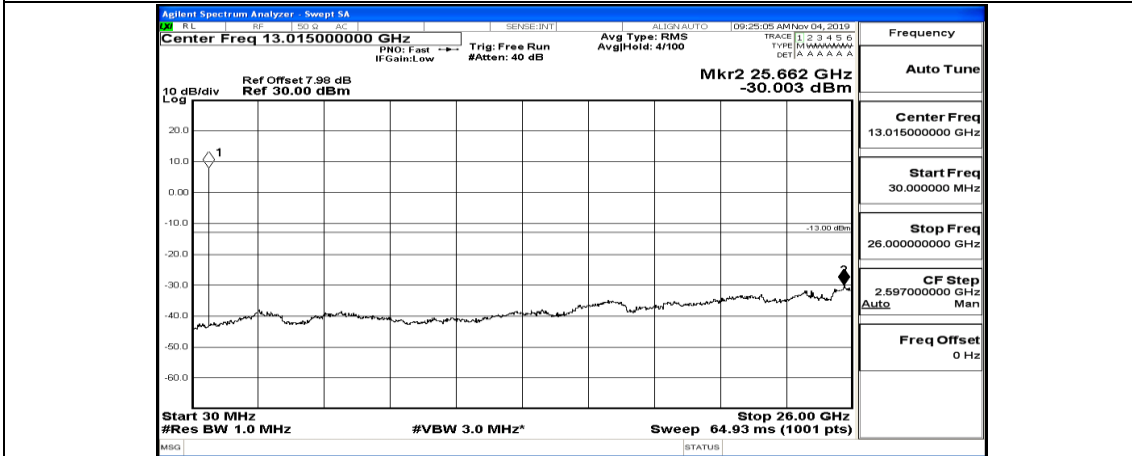

(Channel Bandwidth: 5 MHz)_HCH_QPSK_1RB#0

(Channel Bandwidth: 5 MHz)_HCH_QPSK_1RB#12

(Channel Bandwidth: 5 MHz)_HCH_QPSK_1RB#24

(Channel Bandwidth: 5 MHz)_LCH_16QAM_1RB#0

(Channel Bandwidth: 5 MHz)_LCH_16QAM_1RB#12

(Channel Bandwidth: 5 MHz)_LCH_16QAM_1RB#24

(Channel Bandwidth: 5 MHz)_MCH_16QAM_1RB#0

(Channel Bandwidth: 5 MHz)_MCH_16QAM_1RB#12

(Channel Bandwidth: 5 MHz)_MCH_16QAM_1RB#24

(Channel Bandwidth: 5 MHz)_MCH_16QAM_12RB#0

(Channel Bandwidth: 5 MHz)_HCH_16QAM_1RB#0

(Channel Bandwidth: 5 MHz)_HCH_16QAM_1RB#12

(Channel Bandwidth: 5 MHz)_HCH_16QAM_1RB#24

Channel Bandwidth: 10 MHz

Channel Bandwidth: 10 MHz_LCH_QPSK_1RB#49

Channel Bandwidth: 10 MHz_LCH_QPSK_25RB#0

Channel Bandwidth: 10 MHz_MCH_QPSK_1RB#0

Frequency	Auto Tune
Center Freq	79.500 kHz
Start Freq	9.000 kHz
Stop Freq	150.000 kHz
CF Step	14.100 kHz Auto Man
Freq Offset	0 Hz

Frequency	Auto Tune
Center Freq	15.075000 MHz
Start Freq	150.000 kHz
Stop Freq	30.000000 MHz
CF Step	2.985000 MHz Auto Man
Freq Offset	0 Hz