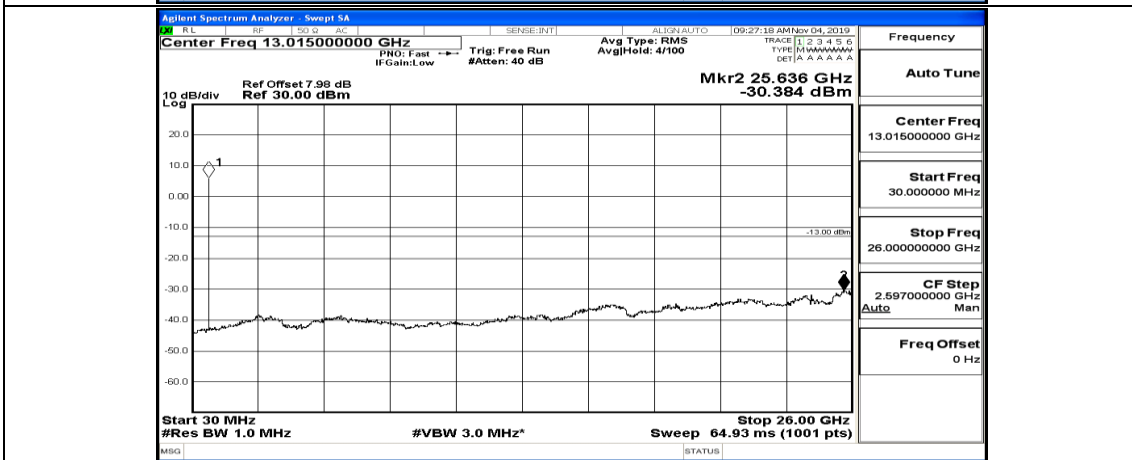

Channel Bandwidth: 10 MHz_MCH_QPSK_1RB#0

Frequency	Auto Tune
Center Freq	79.500 kHz
Start Freq	9.000 kHz
Stop Freq	150.000 kHz
CF Step	14.100 kHz Auto Man
Freq Offset	0 Hz

Frequency	Auto Tune
Center Freq	15.075000 MHz
Start Freq	150.000 kHz
Stop Freq	30.000000 MHz
CF Step	2.985000 MHz Auto Man
Freq Offset	0 Hz

Frequency	Auto Tune
Center Freq	13.015000000 GHz
Start Freq	30.000000 MHz
Stop Freq	26.000000000 GHz
CF Step	2.597000000 GHz Auto Man
Freq Offset	0 Hz

Channel Bandwidth: 10 MHz_MCH_QPSK_1RB#24

Channel Bandwidth: 10 MHz_MCH_QPSK_1RB#49