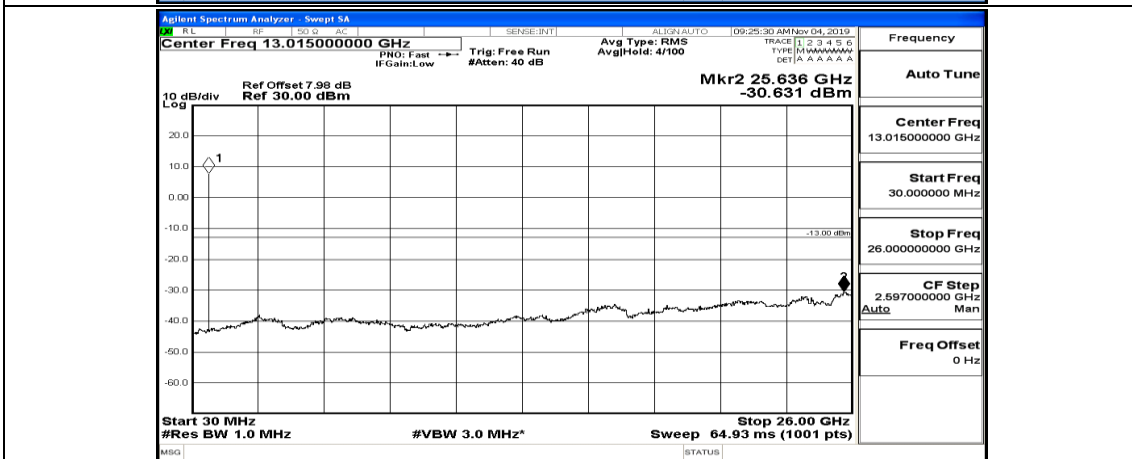

(Channel Bandwidth: 5 MHz)_HCH_16QAM_1RB#0

(Channel Bandwidth: 5 MHz)_HCH_16QAM_1RB#12

(Channel Bandwidth: 5 MHz)_HCH_16QAM_1RB#24

Channel Bandwidth: 10 MHz

Channel Bandwidth: 10 MHz_LCH_QPSK_1RB#49

Channel Bandwidth: 10 MHz_LCH_QPSK_25RB#0

Channel Bandwidth: 10 MHz_MCH_QPSK_1RB#0

Frequency	Auto Tune
Center Freq	79.500 kHz
Start Freq	9.000 kHz
Stop Freq	150.000 kHz
CF Step	14.100 kHz Auto Man
Freq Offset	0 Hz

Frequency	Auto Tune
Center Freq	15.075000 MHz
Start Freq	150.000 kHz
Stop Freq	30.000000 MHz
CF Step	2.985000 MHz Auto Man
Freq Offset	0 Hz