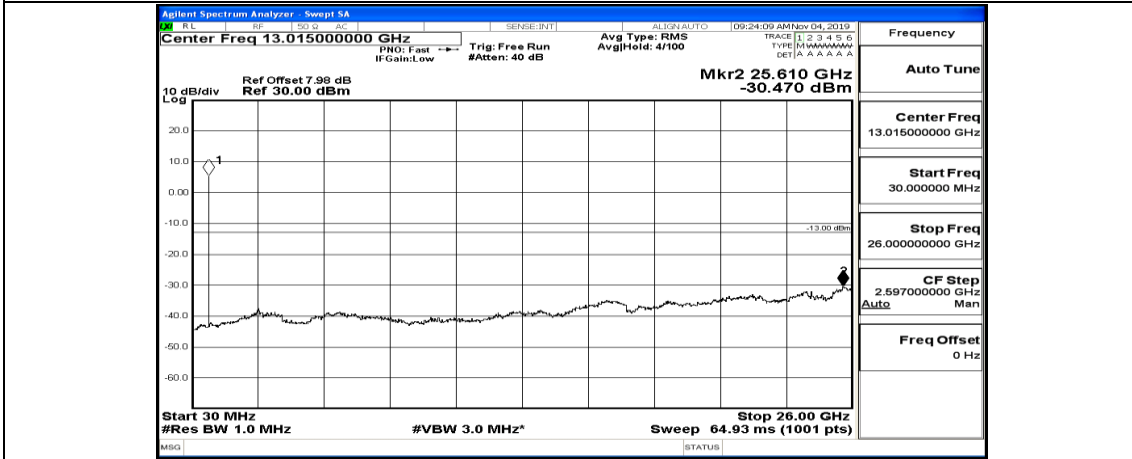

(Channel Bandwidth: 5 MHz)_HCH_QPSK_1RB#0

(Channel Bandwidth: 5 MHz)_HCH_QPSK_1RB#12

(Channel Bandwidth: 5 MHz)_HCH_QPSK_1RB#24

(Channel Bandwidth: 5 MHz)_LCH_16QAM_1RB#0

(Channel Bandwidth: 5 MHz)_LCH_16QAM_1RB#12

(Channel Bandwidth: 5 MHz)_LCH_16QAM_1RB#24

(Channel Bandwidth: 5 MHz)_MCH_16QAM_1RB#0

(Channel Bandwidth: 5 MHz)_MCH_16QAM_1RB#12

(Channel Bandwidth: 5 MHz)_MCH_16QAM_1RB#24

(Channel Bandwidth: 5 MHz)_MCH_16QAM_12RB#0

(Channel Bandwidth: 5 MHz)_HCH_16QAM_1RB#0

(Channel Bandwidth: 5 MHz)_HCH_16QAM_1RB#12

(Channel Bandwidth: 5 MHz)_HCH_16QAM_1RB#24

Channel Bandwidth: 10 MHz

Channel Bandwidth: 10 MHz_LCH_QPSK_1RB#49

Channel Bandwidth: 10 MHz_LCH_QPSK_25RB#0

Channel Bandwidth: 10 MHz_MCH_QPSK_1RB#0

Frequency	Auto Tune
Center Freq	79.500 kHz
Start Freq	9.000 kHz
Stop Freq	150.000 kHz
CF Step	14.100 kHz Auto Man
Freq Offset	0 Hz

Frequency	Auto Tune
Center Freq	15.075000 MHz
Start Freq	150.000 kHz
Stop Freq	30.000000 MHz
CF Step	2.985000 MHz Auto Man
Freq Offset	0 Hz