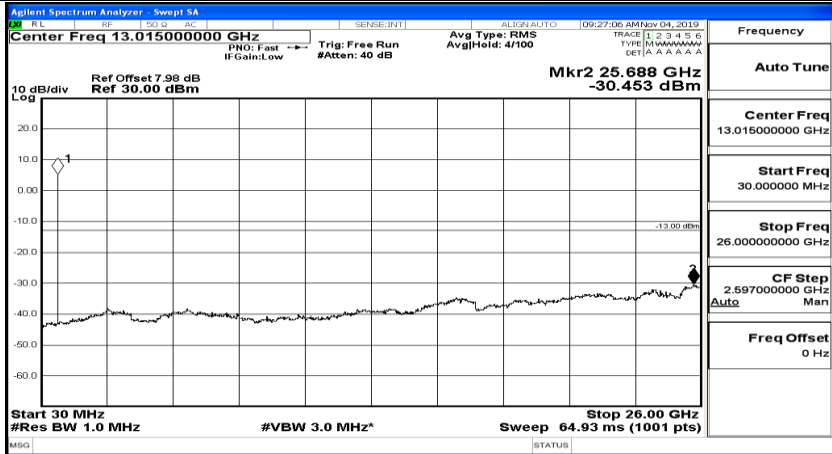

(Channel Bandwidth: 5 MHz)_HCH_16QAM_1RB#0

(Channel Bandwidth: 5 MHz)_HCH_16QAM_1RB#12

(Channel Bandwidth: 5 MHz)_HCH_16QAM_1RB#24

Channel Bandwidth: 10 MHz

Channel Bandwidth: 10 MHz_LCH_QPSK_1RB#49

Channel Bandwidth: 10 MHz_LCH_QPSK_25RB#0

Channel Bandwidth: 10 MHz_MCH_QPSK_1RB#0

Frequency	Auto Tune
Center Freq	79.500 kHz
Start Freq	9.000 kHz
Stop Freq	150.000 kHz
CF Step	14.100 kHz Auto Man
Freq Offset	0 Hz

Frequency	Auto Tune
Center Freq	15.075000 MHz
Start Freq	150.000 kHz
Stop Freq	30.000000 MHz
CF Step	2.985000 MHz Auto Man
Freq Offset	0 Hz