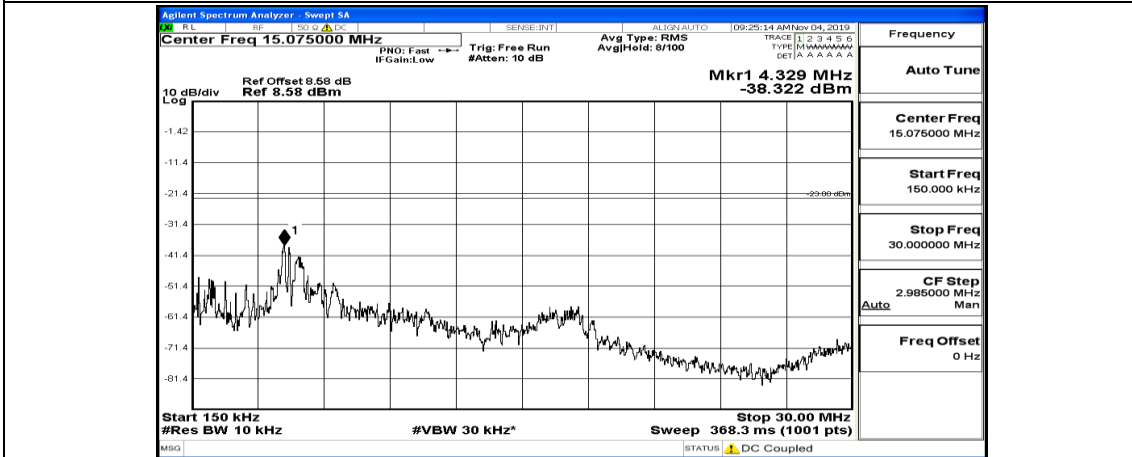

(Channel Bandwidth: 5 MHz)_HCH_16QAM_1RB#12