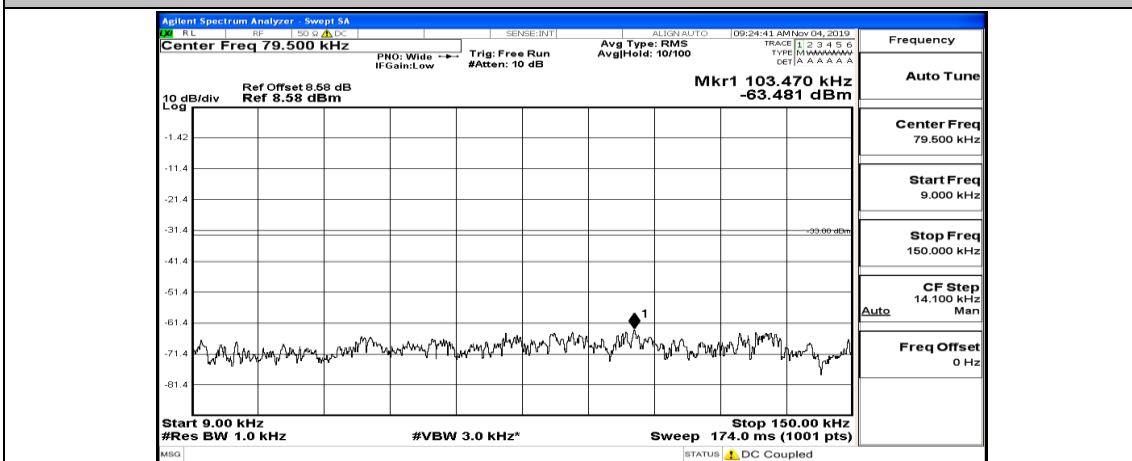

(Channel Bandwidth: 5 MHz)_HCH_QPSK_1RB#0

(Channel Bandwidth: 5 MHz)_HCH_QPSK_1RB#12

(Channel Bandwidth: 5 MHz)_HCH_QPSK_1RB#24

(Channel Bandwidth: 5 MHz)_LCH_16QAM_1RB#0

(Channel Bandwidth: 5 MHz)_LCH_16QAM_1RB#12

(Channel Bandwidth: 5 MHz)_LCH_16QAM_1RB#24

(Channel Bandwidth: 5 MHz)_MCH_16QAM_1RB#0

(Channel Bandwidth: 5 MHz)_MCH_16QAM_1RB#12

(Channel Bandwidth: 5 MHz)_MCH_16QAM_1RB#24

(Channel Bandwidth: 5 MHz)_MCH_16QAM_12RB#0

Channel Bandwidth: 10 MHz_MCH_QPSK_1RB#0

Frequency	Auto Tune
Center Freq	79.500 kHz
Start Freq	9.000 kHz
Stop Freq	150.000 kHz
CF Step	14.100 kHz Auto Man
Freq Offset	0 Hz

Frequency	Auto Tune
Center Freq	15.075000 MHz
Start Freq	150.000 kHz
Stop Freq	30.000000 MHz
CF Step	2.985000 MHz Auto Man
Freq Offset	0 Hz