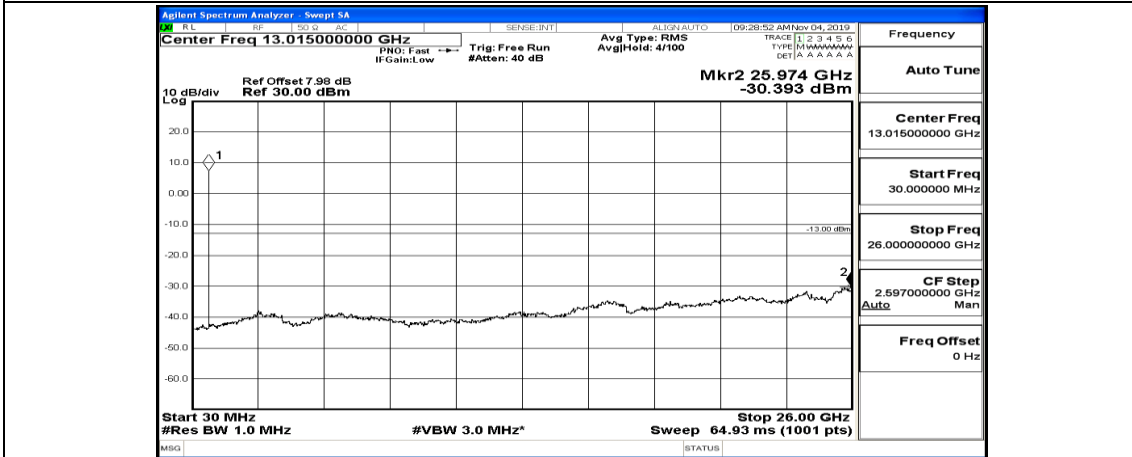

Frequency	Auto Tune
Center Freq	13.015000000 GHz
Start Freq	30.000000 MHz
Stop Freq	26.000000000 GHz
CF Step	2.597000000 GHz Auto Man
Freq Offset	0 Hz

Channel Bandwidth: 10 MHz_MCH_QPSK_1RB#24

Channel Bandwidth: 10 MHz_MCH_QPSK_1RB#49

Channel Bandwidth: 10 MHz_HCH_QPSK_1RB#0

Channel Bandwidth: 10 MHz_HCH_QPSK_1RB#24

Channel Bandwidth: 10 MHz_HCH_QPSK_1RB#49

Channel Bandwidth: 10 MHz_LCH_16QAM_1RB#0

Frequency
Auto Tune
Center Freq 79.500 kHz
Start Freq 9.000 kHz
Stop Freq 150.000 kHz
CF Step 14.100 kHz Man
Auto
Freq Offset 0 Hz

Frequency
Auto Tune
Center Freq 15.075000 MHz
Start Freq 150.000 kHz
Stop Freq 30.000000 MHz
CF Step 2.985000 MHz Man
Auto
Freq Offset 0 Hz

Frequency
Auto Tune
Center Freq 13.015000000 GHz
Start Freq 30.000000 MHz
Stop Freq 26.000000000 GHz
CF Step 2.597000000 GHz Man
Auto
Freq Offset 0 Hz