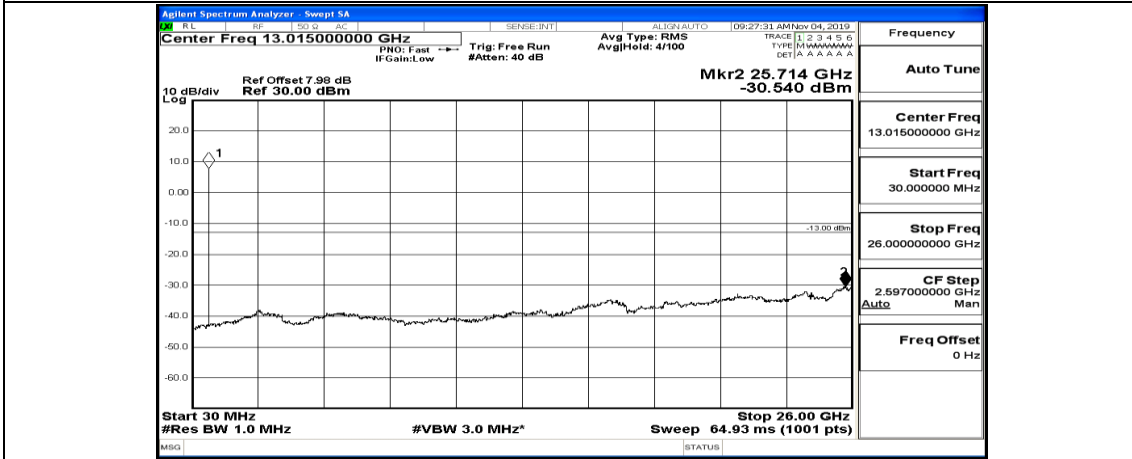

Channel Bandwidth: 10 MHz_MCH_QPSK_1RB#0

Frequency	Auto Tune
Center Freq	79.500 kHz
Start Freq	9.000 kHz
Stop Freq	150.000 kHz
CF Step	14.100 kHz Auto Man
Freq Offset	0 Hz

Frequency	Auto Tune
Center Freq	15.075000 MHz
Start Freq	150.000 kHz
Stop Freq	30.000000 MHz
CF Step	2.985000 MHz Auto Man
Freq Offset	0 Hz

Frequency	Auto Tune
Center Freq	13.015000000 GHz
Start Freq	30.000000 MHz
Stop Freq	26.000000000 GHz
CF Step	2.597000000 GHz Auto Man
Freq Offset	0 Hz

Channel Bandwidth: 10 MHz_MCH_QPSK_1RB#24

Channel Bandwidth: 10 MHz_MCH_QPSK_1RB#49