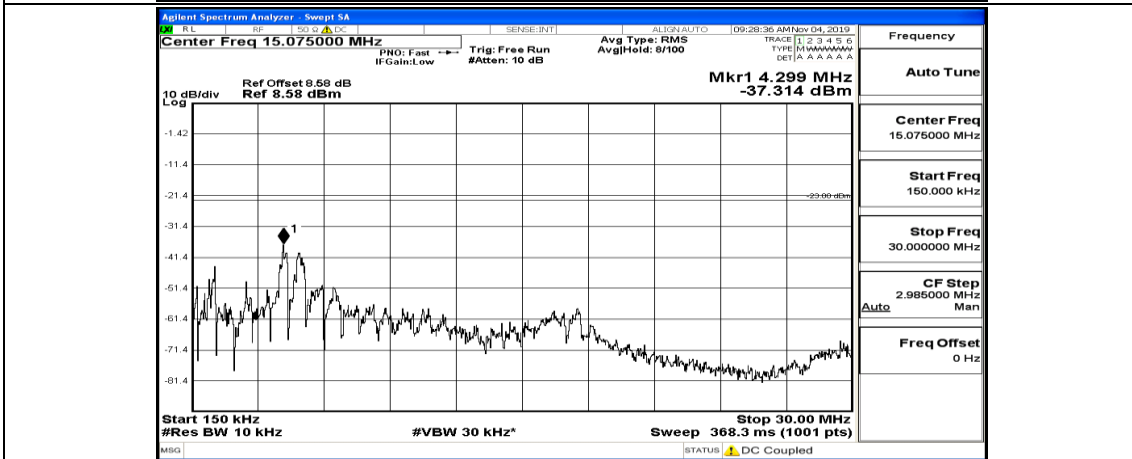

Channel Bandwidth: 10 MHz_MCH_QPSK_1RB#0

Frequency	Auto Tune
Center Freq	79.500 kHz
Start Freq	9.000 kHz
Stop Freq	150.000 kHz
CF Step	14.100 kHz Auto Man
Freq Offset	0 Hz

Frequency	Auto Tune
Center Freq	15.075000 MHz
Start Freq	150.000 kHz
Stop Freq	30.000000 MHz
CF Step	2.985000 MHz Auto Man
Freq Offset	0 Hz

Frequency	Auto Tune
Center Freq	13.015000000 GHz
Start Freq	30.000000 MHz
Stop Freq	26.000000000 GHz
CF Step	2.597000000 GHz Auto Man
Freq Offset	0 Hz

Channel Bandwidth: 10 MHz_MCH_QPSK_1RB#24

Channel Bandwidth: 10 MHz_MCH_QPSK_1RB#49

Channel Bandwidth: 10 MHz_HCH_QPSK_1RB#0

Channel Bandwidth: 10 MHz_HCH_QPSK_1RB#24

Channel Bandwidth: 10 MHz_HCH_QPSK_1RB#49

Channel Bandwidth: 10 MHz_LCH_16QAM_1RB#0

Frequency
Auto Tune
Center Freq 79.500 kHz
Start Freq 9.000 kHz
Stop Freq 150.000 kHz
CF Step 14.100 kHz Man
Auto
Freq Offset 0 Hz