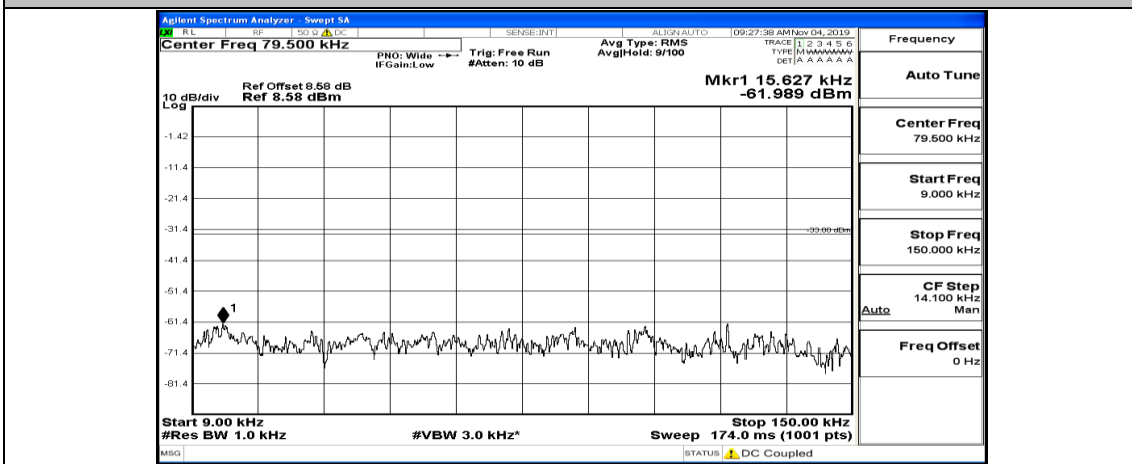

Frequency
Auto Tune
Center Freq 15.075000 MHz
Start Freq 150.000 kHz
Stop Freq 30.000000 MHz
CF Step 2.985000 MHz Man
Auto
Freq Offset 0 Hz

Frequency
Auto Tune
Center Freq 13.015000000 GHz
Start Freq 30.000000 MHz
Stop Freq 26.000000000 GHz
CF Step 2.597000000 GHz Man
Auto
Freq Offset 0 Hz

Channel Bandwidth: 10 MHz_LCH_16QAM_1RB#24

Channel Bandwidth: 10 MHz_LCH_16QAM_1RB#49

Channel Bandwidth: 10 MHz_MCH_16QAM_1RB#0

Channel Bandwidth: 10 MHz_MCH_16QAM_1RB#24

Channel Bandwidth: 10 MHz_MCH_16QAM_1RB#49