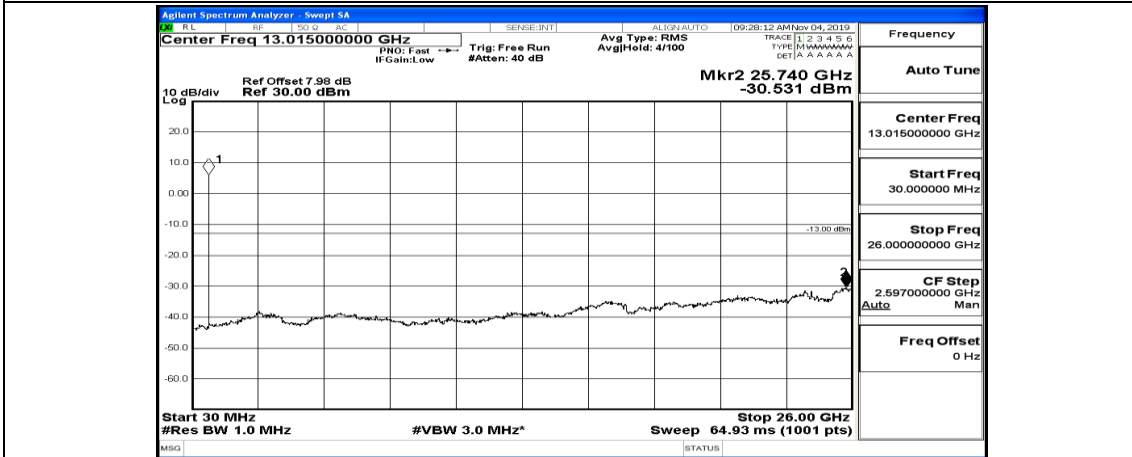

Frequency
Auto Tune
Center Freq 15.075000 MHz
Start Freq 150.000 kHz
Stop Freq 30.000000 MHz
CF Step 2.985000 MHz Man
Auto
Freq Offset 0 Hz

Frequency
Auto Tune
Center Freq 13.015000000 GHz
Start Freq 30.000000 MHz
Stop Freq 26.000000000 GHz
CF Step 2.597000000 GHz Man
Auto
Freq Offset 0 Hz

Channel Bandwidth: 10 MHz_LCH_16QAM_1RB#24

Channel Bandwidth: 10 MHz_LCH_16QAM_1RB#49

Channel Bandwidth: 10 MHz_MCH_16QAM_1RB#0

Channel Bandwidth: 10 MHz_MCH_16QAM_1RB#24

Channel Bandwidth: 10 MHz_MCH_16QAM_1RB#49