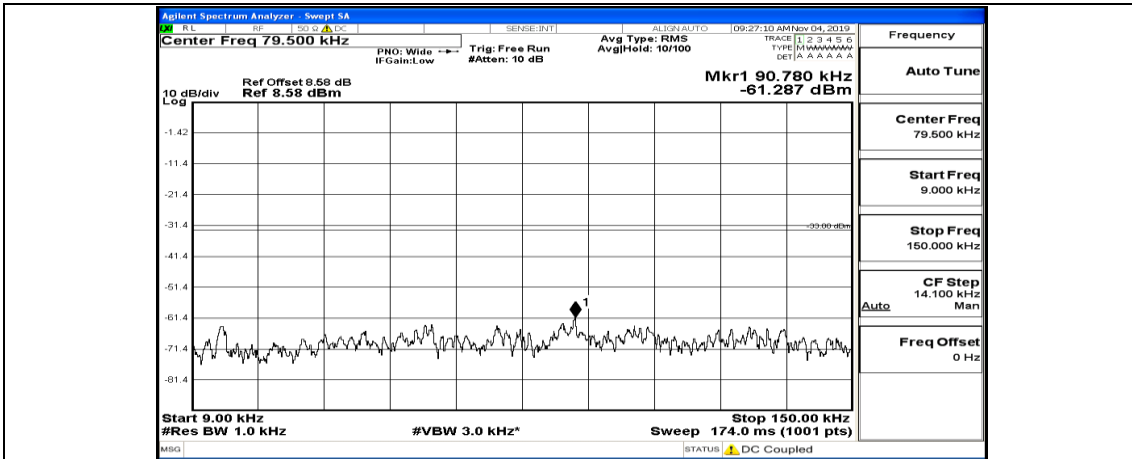

Channel Bandwidth: 10 MHz_MCH_QPSK_1RB#0

Frequency	Auto Tune
Center Freq	79.500 kHz
Start Freq	9.000 kHz
Stop Freq	150.000 kHz
CF Step	14.100 kHz Auto Man
Freq Offset	0 Hz

Frequency	Auto Tune
Center Freq	15.075000 MHz
Start Freq	150.000 kHz
Stop Freq	30.000000 MHz
CF Step	2.985000 MHz Auto Man
Freq Offset	0 Hz

Frequency	Auto Tune
Center Freq	13.015000000 GHz
Start Freq	30.000000 MHz
Stop Freq	26.000000000 GHz
CF Step	2.597000000 GHz Auto Man
Freq Offset	0 Hz

Channel Bandwidth: 10 MHz_MCH_QPSK_1RB#24

Channel Bandwidth: 10 MHz_MCH_QPSK_1RB#49