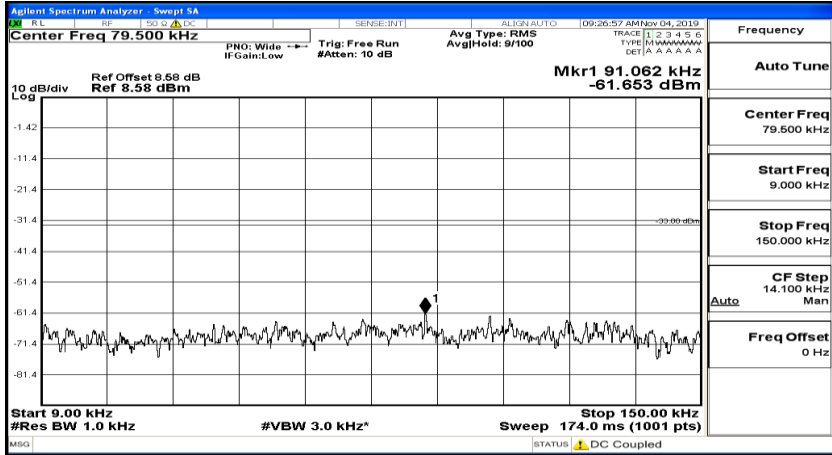

(Channel Bandwidth: 5 MHz)_HCH_16QAM_1RB#0

(Channel Bandwidth: 5 MHz)_HCH_16QAM_1RB#12

(Channel Bandwidth: 5 MHz)_HCH_16QAM_1RB#24

Channel Bandwidth: 10 MHz

Channel Bandwidth: 10 MHz_LCH_QPSK_1RB#49

Channel Bandwidth: 10 MHz_LCH_QPSK_25RB#0

Channel Bandwidth: 10 MHz_MCH_QPSK_1RB#0

Frequency	Auto Tune
Center Freq	79.500 kHz
Start Freq	9.000 kHz
Stop Freq	150.000 kHz
CF Step	14.100 kHz Auto Man
Freq Offset	0 Hz

Frequency	Auto Tune
Center Freq	15.075000 MHz
Start Freq	150.000 kHz
Stop Freq	30.000000 MHz
CF Step	2.985000 MHz Auto Man
Freq Offset	0 Hz