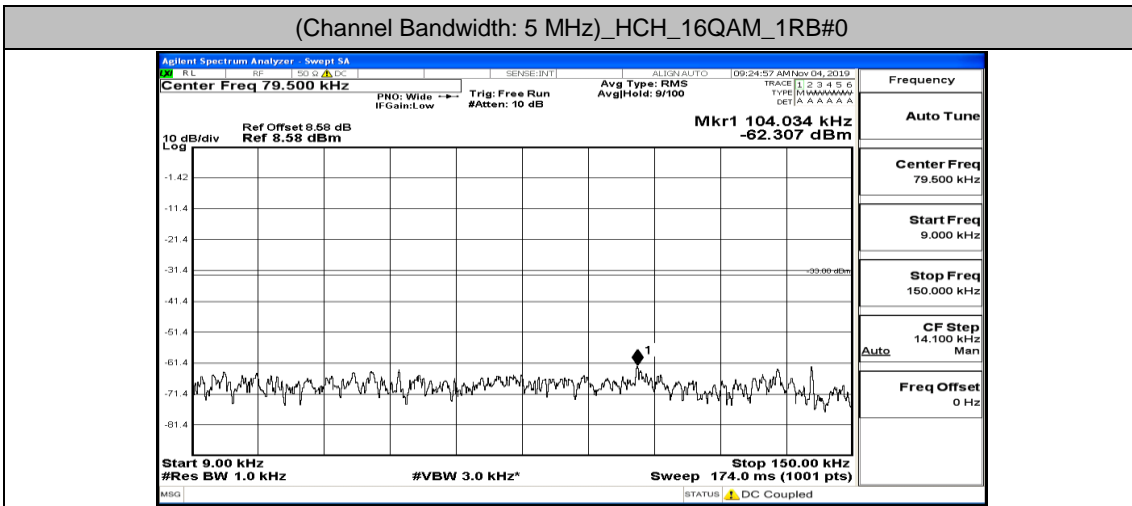

(Channel Bandwidth: 5 MHz)_LCH_16QAM_1RB#24

(Channel Bandwidth: 5 MHz)_MCH_16QAM_1RB#0

(Channel Bandwidth: 5 MHz)_MCH_16QAM_1RB#12

(Channel Bandwidth: 5 MHz)_MCH_16QAM_1RB#24

(Channel Bandwidth: 5 MHz)_MCH_16QAM_12RB#0

Channel Bandwidth: 10 MHz_MCH_QPSK_1RB#0

Frequency	Auto Tune
Center Freq	79.500 kHz
Start Freq	9.000 kHz
Stop Freq	150.000 kHz
CF Step	14.100 kHz Auto Man
Freq Offset	0 Hz

Frequency	Auto Tune
Center Freq	15.075000 MHz
Start Freq	150.000 kHz
Stop Freq	30.000000 MHz
CF Step	2.985000 MHz Auto Man
Freq Offset	0 Hz