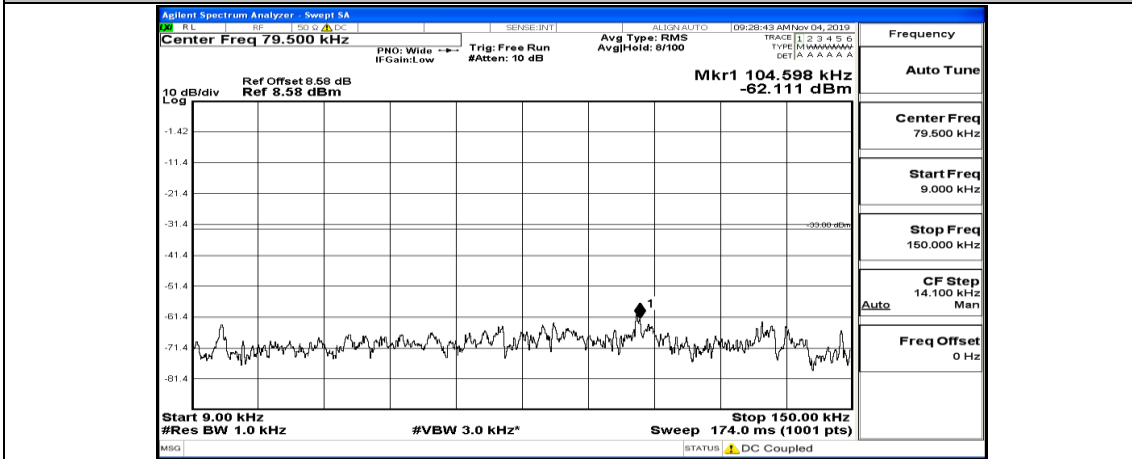

Frequency	Auto Tune
Center Freq	13.015000000 GHz
Start Freq	30.000000 MHz
Stop Freq	26.000000000 GHz
CF Step	2.597000000 GHz Auto Man
Freq Offset	0 Hz

Channel Bandwidth: 10 MHz_MCH_QPSK_1RB#24

Channel Bandwidth: 10 MHz_MCH_QPSK_1RB#49

Channel Bandwidth: 10 MHz_HCH_QPSK_1RB#0

Channel Bandwidth: 10 MHz_HCH_QPSK_1RB#24

Channel Bandwidth: 10 MHz_HCH_QPSK_1RB#49

Channel Bandwidth: 10 MHz_LCH_16QAM_1RB#0

Frequency
Auto Tune
Center Freq 79.500 kHz
Start Freq 9.000 kHz
Stop Freq 150.000 kHz
CF Step 14.100 kHz Man
Auto
Freq Offset 0 Hz

Frequency
Auto Tune
Center Freq 15.075000 MHz
Start Freq 150.000 kHz
Stop Freq 30.000000 MHz
CF Step 2.985000 MHz Man
Auto
Freq Offset 0 Hz

Frequency
Auto Tune
Center Freq 13.015000000 GHz
Start Freq 30.000000 MHz
Stop Freq 26.000000000 GHz
CF Step 2.597000000 GHz Man
Auto
Freq Offset 0 Hz