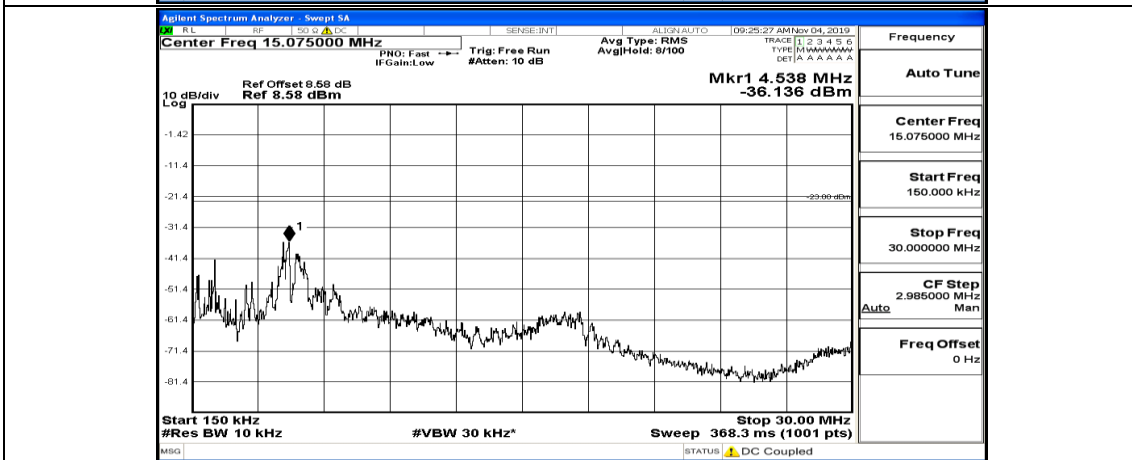

(Channel Bandwidth: 5 MHz)_HCH_16QAM_1RB#0

(Channel Bandwidth: 5 MHz)_HCH_16QAM_1RB#12

(Channel Bandwidth: 5 MHz)_HCH_16QAM_1RB#24

Channel Bandwidth: 10 MHz

Channel Bandwidth: 10 MHz_LCH_QPSK_1RB#49

Channel Bandwidth: 10 MHz_LCH_QPSK_25RB#0

Channel Bandwidth: 10 MHz_MCH_QPSK_1RB#0

Frequency	Auto Tune
Center Freq	79.500 kHz
Start Freq	9.000 kHz
Stop Freq	150.000 kHz
CF Step	14.100 kHz Auto Man
Freq Offset	0 Hz

Frequency	Auto Tune
Center Freq	15.075000 MHz
Start Freq	150.000 kHz
Stop Freq	30.000000 MHz
CF Step	2.985000 MHz Auto Man
Freq Offset	0 Hz