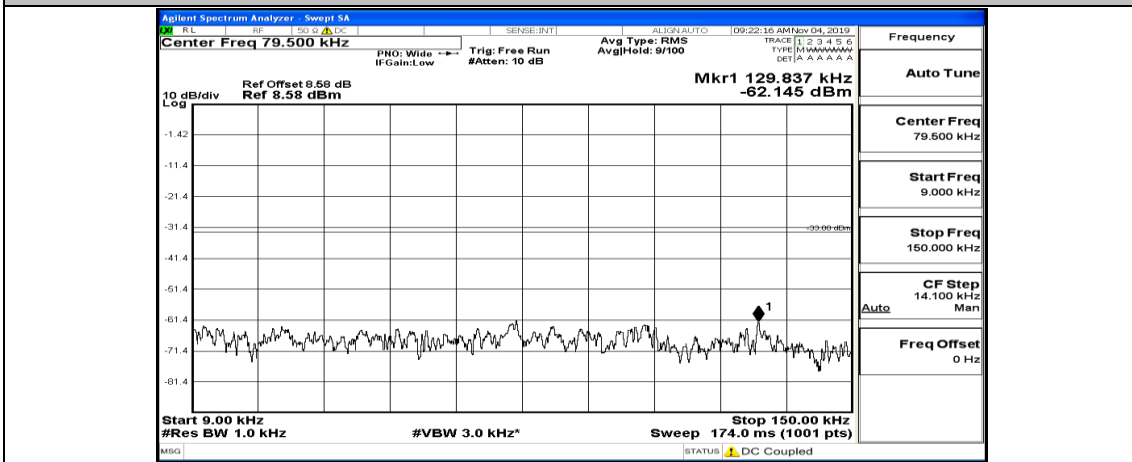

(Channel Bandwidth: 5 MHz)_HCH_QPSK_1RB#0

(Channel Bandwidth: 5 MHz)_HCH_QPSK_1RB#12

(Channel Bandwidth: 5 MHz)_HCH_QPSK_1RB#24

(Channel Bandwidth: 5 MHz)_LCH_16QAM_1RB#0

(Channel Bandwidth: 5 MHz)_LCH_16QAM_1RB#12

(Channel Bandwidth: 5 MHz)_LCH_16QAM_1RB#24

(Channel Bandwidth: 5 MHz)_MCH_16QAM_1RB#0

(Channel Bandwidth: 5 MHz)_MCH_16QAM_1RB#12

(Channel Bandwidth: 5 MHz)_MCH_16QAM_1RB#24

(Channel Bandwidth: 5 MHz)_MCH_16QAM_12RB#0

Channel Bandwidth: 10 MHz_MCH_QPSK_1RB#0

Frequency	Auto Tune
Center Freq	79.500 kHz
Start Freq	9.000 kHz
Stop Freq	150.000 kHz
CF Step	14.100 kHz Auto Man
Freq Offset	0 Hz

Frequency	Auto Tune
Center Freq	15.075000 MHz
Start Freq	150.000 kHz
Stop Freq	30.000000 MHz
CF Step	2.985000 MHz Auto Man
Freq Offset	0 Hz