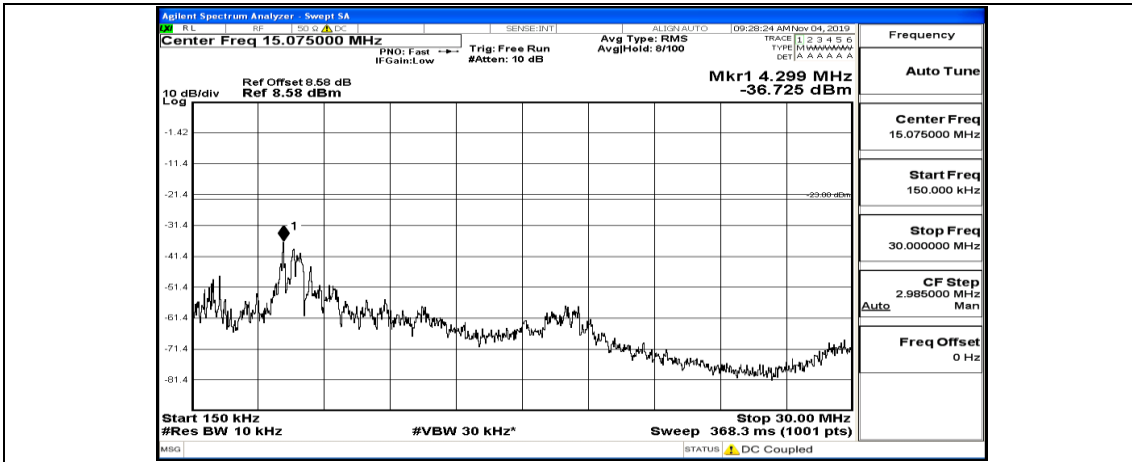

Channel Bandwidth: 10 MHz_MCH_QPSK_1RB#0

Frequency	Auto Tune
Center Freq	79.500 kHz
Start Freq	9.000 kHz
Stop Freq	150.000 kHz
CF Step	14.100 kHz Auto Man
Freq Offset	0 Hz

Frequency	Auto Tune
Center Freq	15.075000 MHz
Start Freq	150.000 kHz
Stop Freq	30.000000 MHz
CF Step	2.985000 MHz Auto Man
Freq Offset	0 Hz

Frequency	Auto Tune
Center Freq	13.015000000 GHz
Start Freq	30.000000 MHz
Stop Freq	26.000000000 GHz
CF Step	2.597000000 GHz Auto Man
Freq Offset	0 Hz

Channel Bandwidth: 10 MHz_MCH_QPSK_1RB#24

Channel Bandwidth: 10 MHz_MCH_QPSK_1RB#49

Channel Bandwidth: 10 MHz_HCH_QPSK_1RB#0

Channel Bandwidth: 10 MHz_HCH_QPSK_1RB#24

Channel Bandwidth: 10 MHz_HCH_QPSK_1RB#49

Channel Bandwidth: 10 MHz_LCH_16QAM_1RB#0

Frequency
Auto Tune
Center Freq 79.500 kHz
Start Freq 9.000 kHz
Stop Freq 150.000 kHz
CF Step 14.100 kHz Man
Auto
Freq Offset 0 Hz