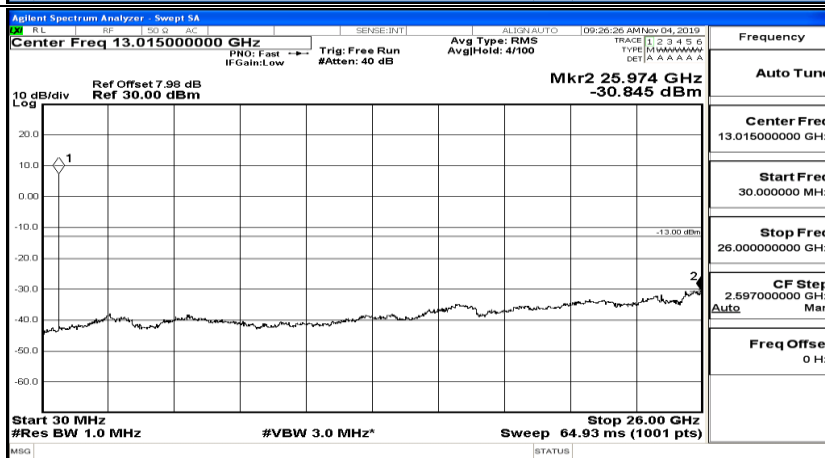

Frequency	Auto Tune
Center Freq	13.015000000 GHz
Start Freq	30.000000 MHz
Stop Freq	26.000000000 GHz
CF Step	2.597000000 GHz Auto Man
Freq Offset	0 Hz

Channel Bandwidth: 10 MHz_MCH_QPSK_1RB#24

Channel Bandwidth: 10 MHz_MCH_QPSK_1RB#49

Channel Bandwidth: 10 MHz_HCH_QPSK_1RB#0

Channel Bandwidth: 10 MHz_HCH_QPSK_1RB#24

Channel Bandwidth: 10 MHz_HCH_QPSK_1RB#49

Channel Bandwidth: 10 MHz_LCH_16QAM_1RB#0

Frequency
Auto Tune
Center Freq 79.500 kHz
Start Freq 9.000 kHz
Stop Freq 150.000 kHz
CF Step 14.100 kHz Man
Auto
Freq Offset 0 Hz

Frequency
Auto Tune
Center Freq 15.075000 MHz
Start Freq 150.000 kHz
Stop Freq 30.000000 MHz
CF Step 2.985000 MHz Man
Auto
Freq Offset 0 Hz

Frequency
Auto Tune
Center Freq 13.015000000 GHz
Start Freq 30.000000 MHz
Stop Freq 26.000000000 GHz
CF Step 2.597000000 GHz Man
Auto
Freq Offset 0 Hz