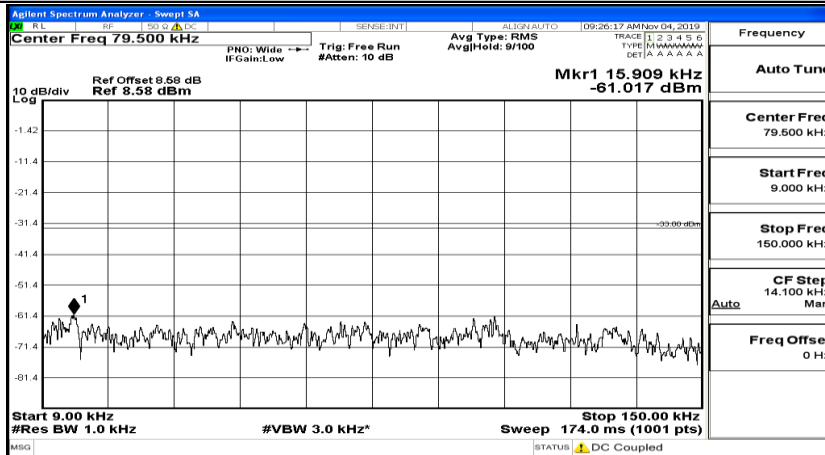

Frequency	Auto Tune
Center Freq	13.015000000 GHz
Start Freq	30.000000 MHz
Stop Freq	26.000000000 GHz
CF Step	2.597000000 GHz Auto Man
Freq Offset	0 Hz

Channel Bandwidth: 10 MHz_MCH_QPSK_1RB#24

Channel Bandwidth: 10 MHz_MCH_QPSK_1RB#49

Channel Bandwidth: 10 MHz_HCH_QPSK_1RB#0

Channel Bandwidth: 10 MHz_HCH_QPSK_1RB#24

Channel Bandwidth: 10 MHz_HCH_QPSK_1RB#49

Channel Bandwidth: 10 MHz_LCH_16QAM_1RB#0

Frequency
Auto Tune
Center Freq 79.500 kHz
Start Freq 9.000 kHz
Stop Freq 150.000 kHz
CF Step 14.100 kHz Man
Auto
Freq Offset 0 Hz

Frequency
Auto Tune
Center Freq 15.075000 MHz
Start Freq 150.000 kHz
Stop Freq 30.000000 MHz
CF Step 2.985000 MHz Man
Auto
Freq Offset 0 Hz

Frequency
Auto Tune
Center Freq 13.015000000 GHz
Start Freq 30.000000 MHz
Stop Freq 26.000000000 GHz
CF Step 2.597000000 GHz Man
Auto
Freq Offset 0 Hz