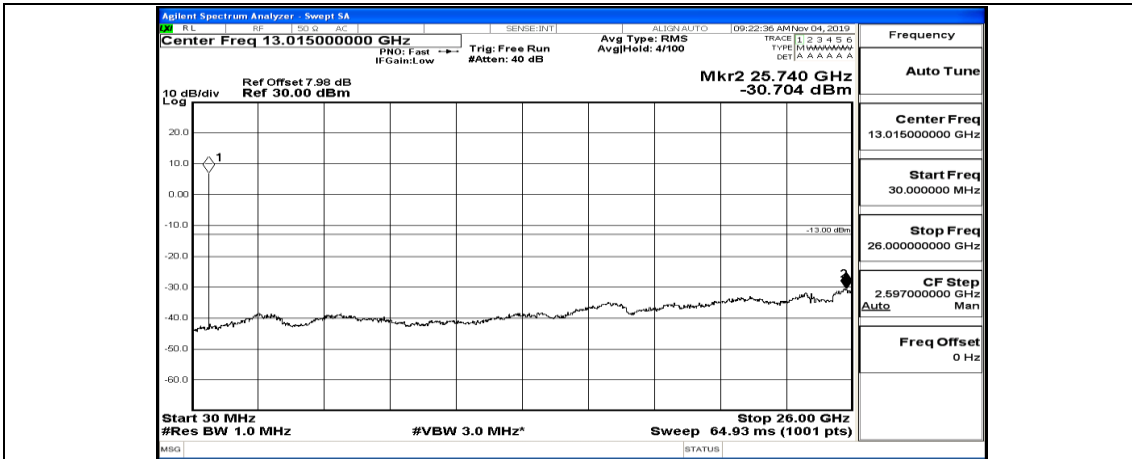

(Channel Bandwidth: 5 MHz)_HCH_QPSK_1RB#0

(Channel Bandwidth: 5 MHz)_HCH_QPSK_1RB#12

(Channel Bandwidth: 5 MHz)_HCH_QPSK_1RB#24

(Channel Bandwidth: 5 MHz)_LCH_16QAM_1RB#0

(Channel Bandwidth: 5 MHz)_LCH_16QAM_1RB#12

(Channel Bandwidth: 5 MHz)_LCH_16QAM_1RB#24

(Channel Bandwidth: 5 MHz)_MCH_16QAM_1RB#0

(Channel Bandwidth: 5 MHz)_MCH_16QAM_1RB#12

(Channel Bandwidth: 5 MHz)_MCH_16QAM_1RB#24

(Channel Bandwidth: 5 MHz)_MCH_16QAM_12RB#0

Channel Bandwidth: 10 MHz_MCH_QPSK_1RB#0

Frequency	Auto Tune
Center Freq	79.500 kHz
Start Freq	9.000 kHz
Stop Freq	150.000 kHz
CF Step	14.100 kHz Auto Man
Freq Offset	0 Hz

Frequency	Auto Tune
Center Freq	15.075000 MHz
Start Freq	150.000 kHz
Stop Freq	30.000000 MHz
CF Step	2.985000 MHz Auto Man
Freq Offset	0 Hz