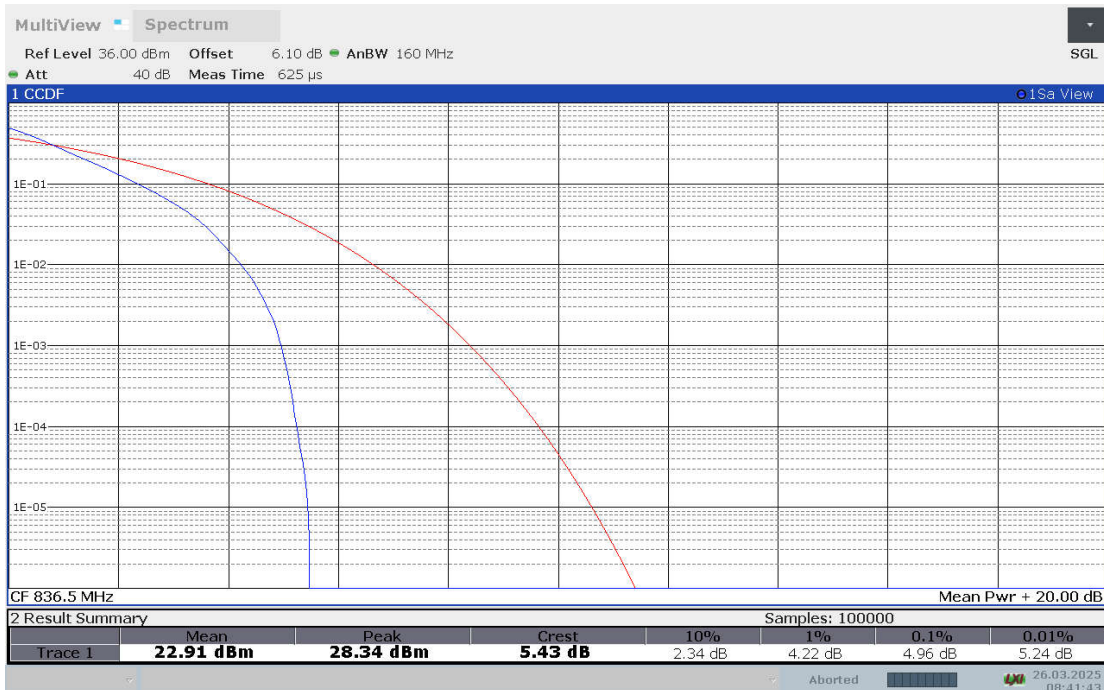

n26, DFT-s-QPSK (PAPR)