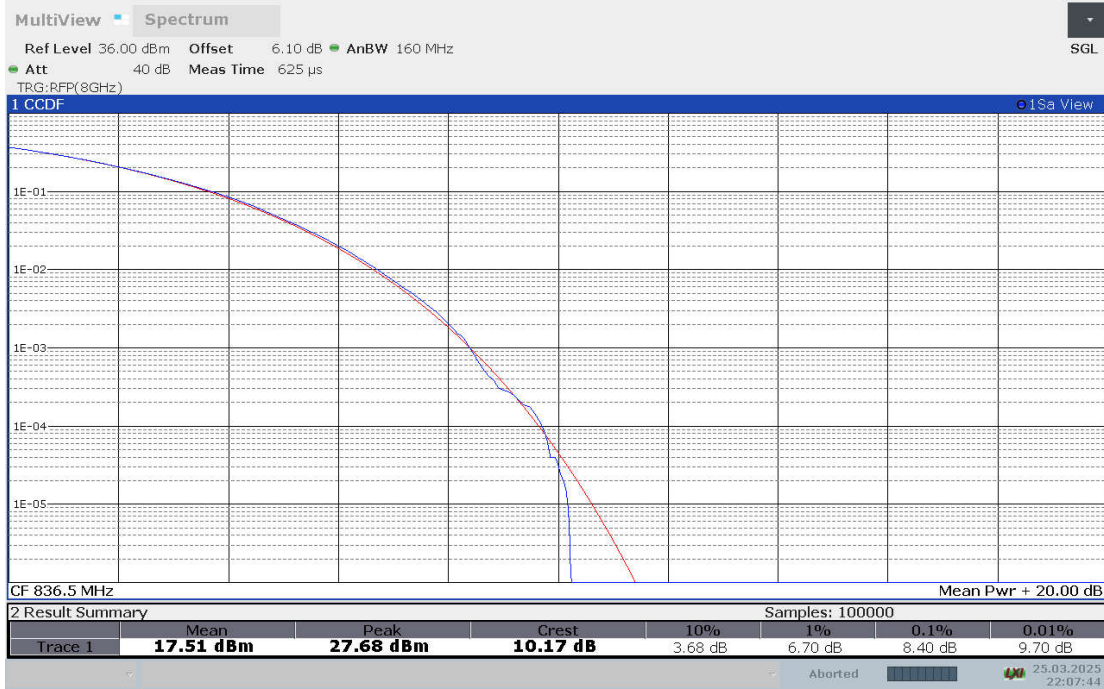

n26, CP-16QAM (PAPR)

n26, CP-64QAM (PAPR)

n26, CP-256QAM (PAPR)

n26(824MHz-849MHz),20MHz

Frequency (MHz)	PAPR (dB)								
	DFT-s-pi/2 BPSK	DFT-s-QPSK	DFT-s-16QAM	DFT-s-64QAM	DFT-s-256QAM	CP-QPSK	CP-16QAM	CP-64QAM	CP-256QAM
836.5	3.92	4.96	5.64	6.24	6.54	7.70	7.78	7.80	8.18