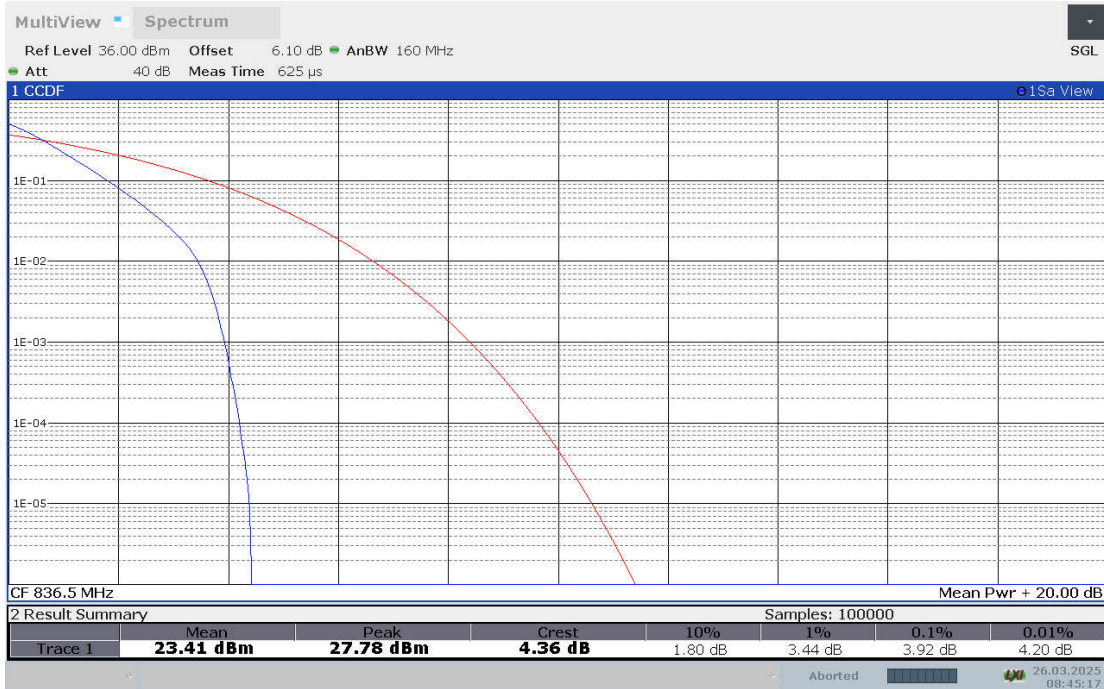

n26(824MHz-849MHz),20MHz

Frequency (MHz)	PAPR (dB)								
	DFT-s-pi/2 BPSK	DFT-s-QPSK	DFT-s-16QAM	DFT-s-64QAM	DFT-s-256QAM	CP-QPSK	CP-16QAM	CP-64QAM	CP-256QAM
836.5	3.92	4.96	5.64	6.24	6.54	7.70	7.78	7.80	8.18

n26, DFT-s-pi/2 BPSK (PAPR)