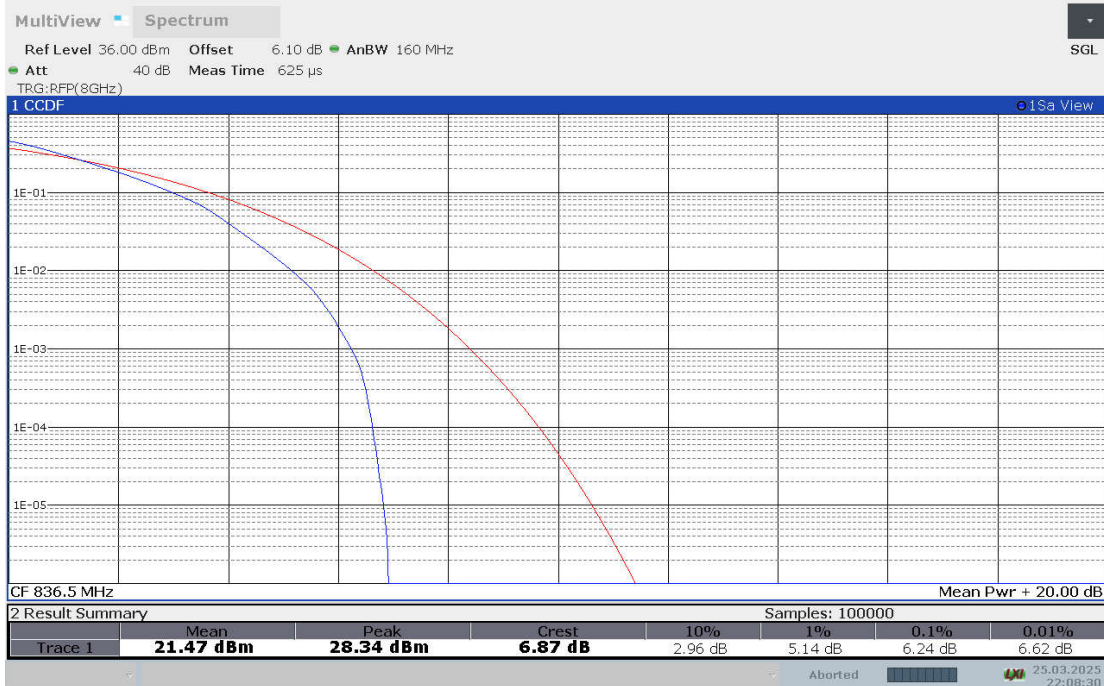

n26, DFT-s-64QAM (PAPR)