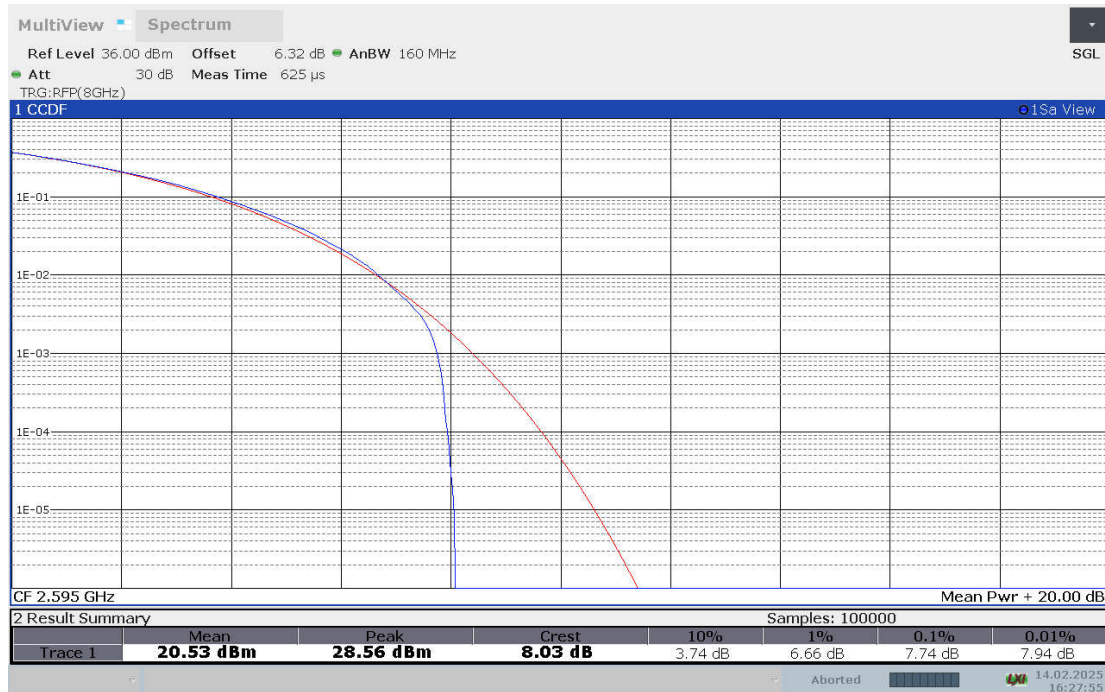

n38, CP-64QAM (PAPR)