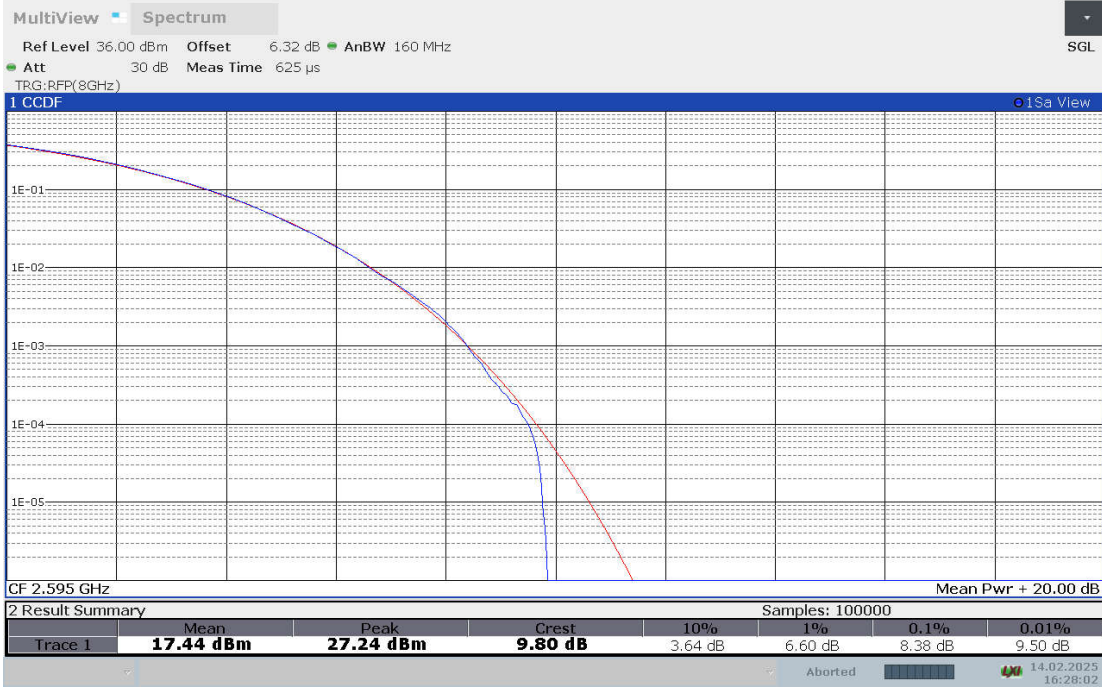

n38, CP-256QAM (PAPR)