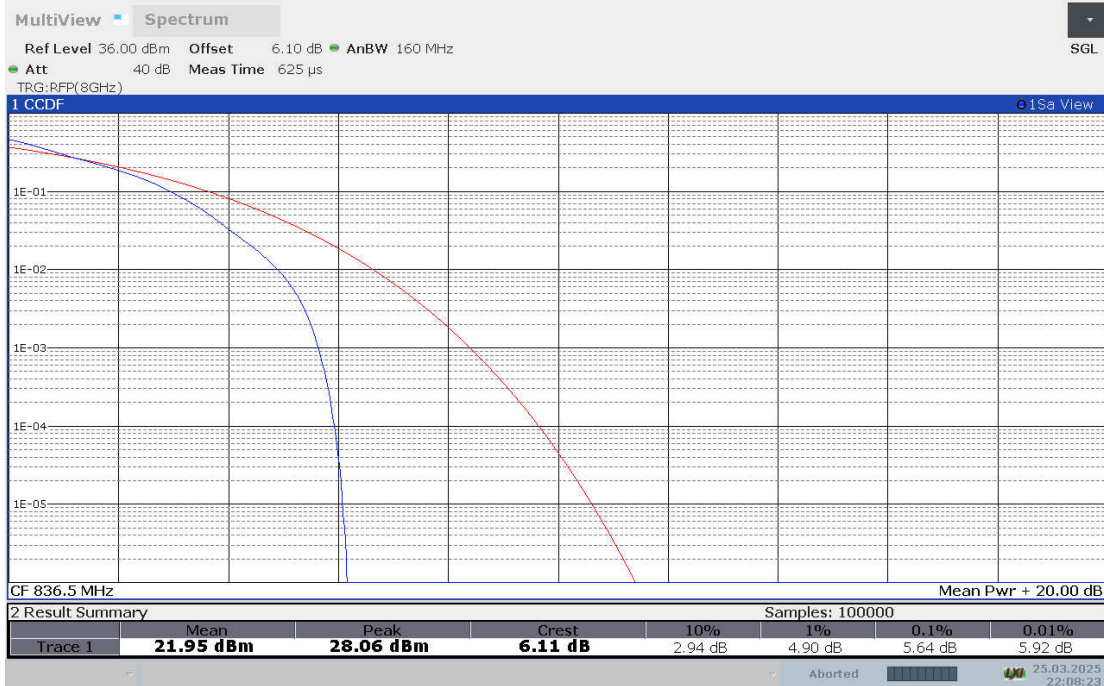

n26, DFT-s-16QAM (PAPR)