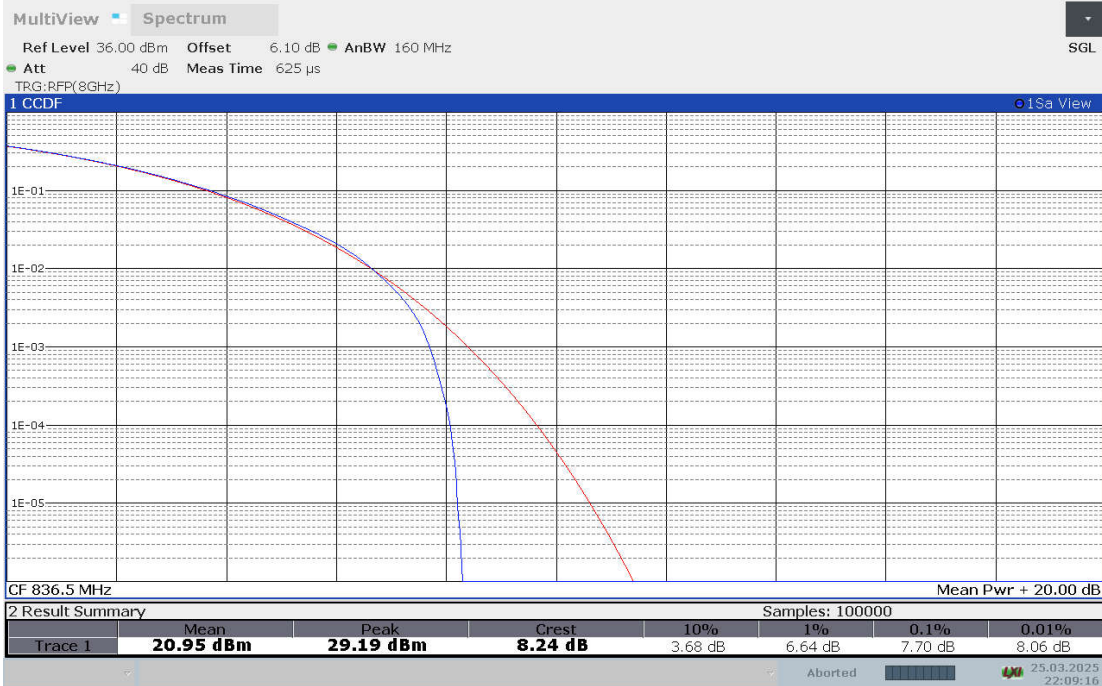

n26, CP-QPSK (PAPR)