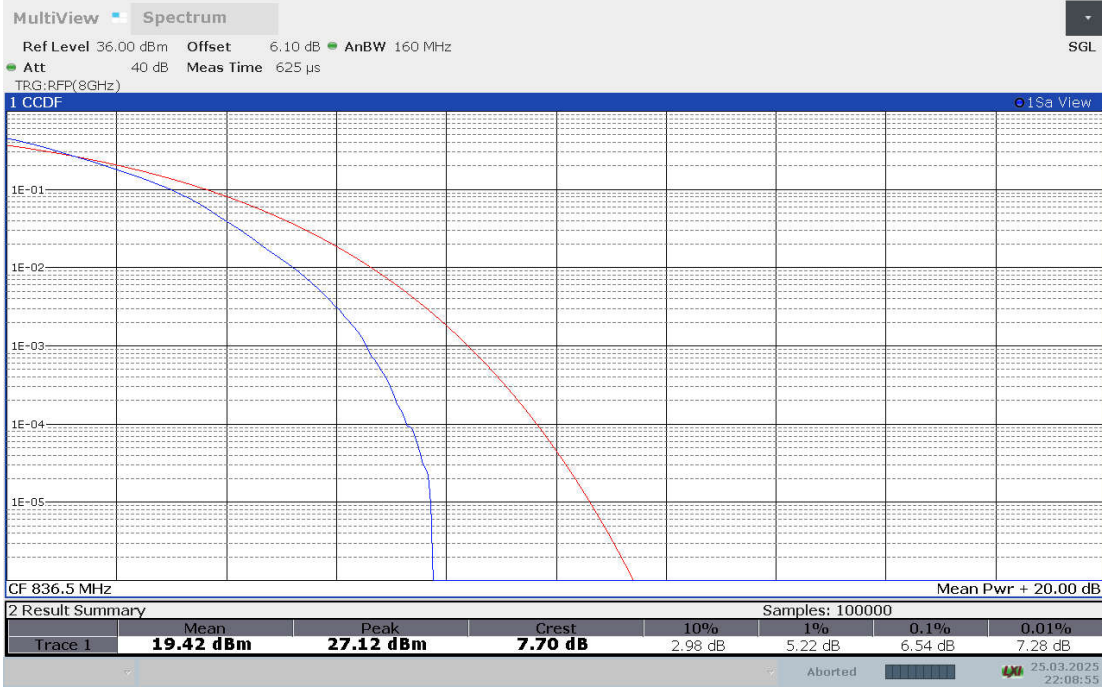

n26, DFT-s-256QAM (PAPR)