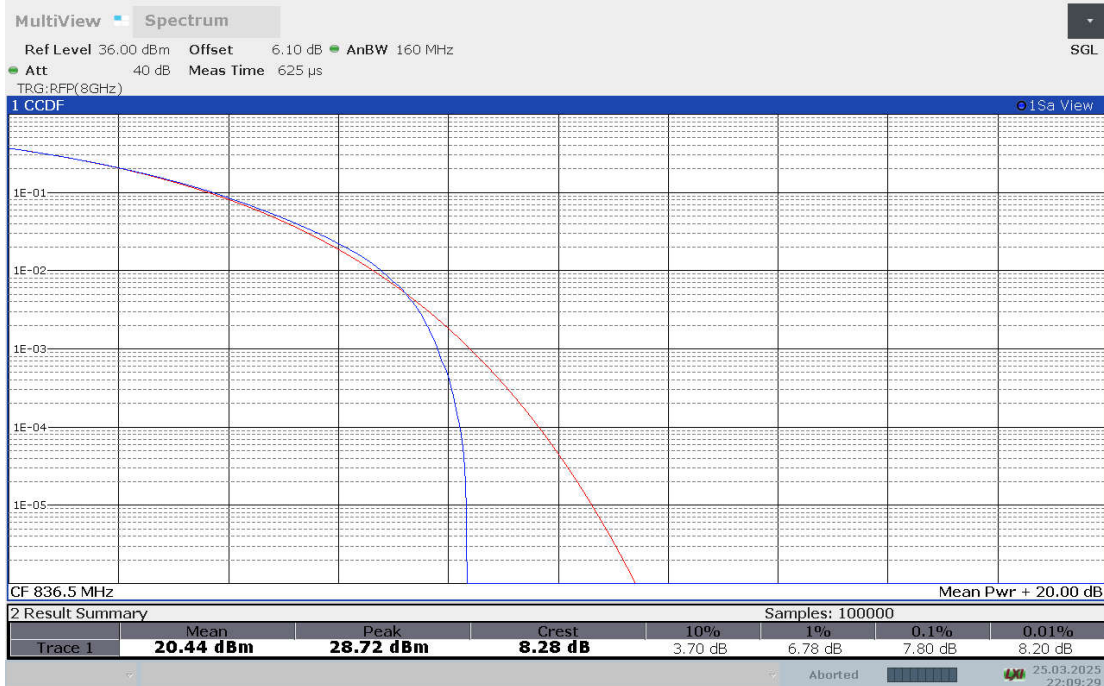

n26, CP-256QAM (PAPR)

n38,10MHz

Frequency (MHz)	PAPR (dB)								
	DFT-s-pi/2 BPSK	DFT-s-QPSK	DFT-s-16QAM	DFT-s-64QAM	DFT-s-256QAM	CP-QPSK	CP-16QAM	CP-64QAM	CP-256QAM
2595	4.20	5.24	5.90	6.30	6.80	8.02	7.84	7.74	8.38