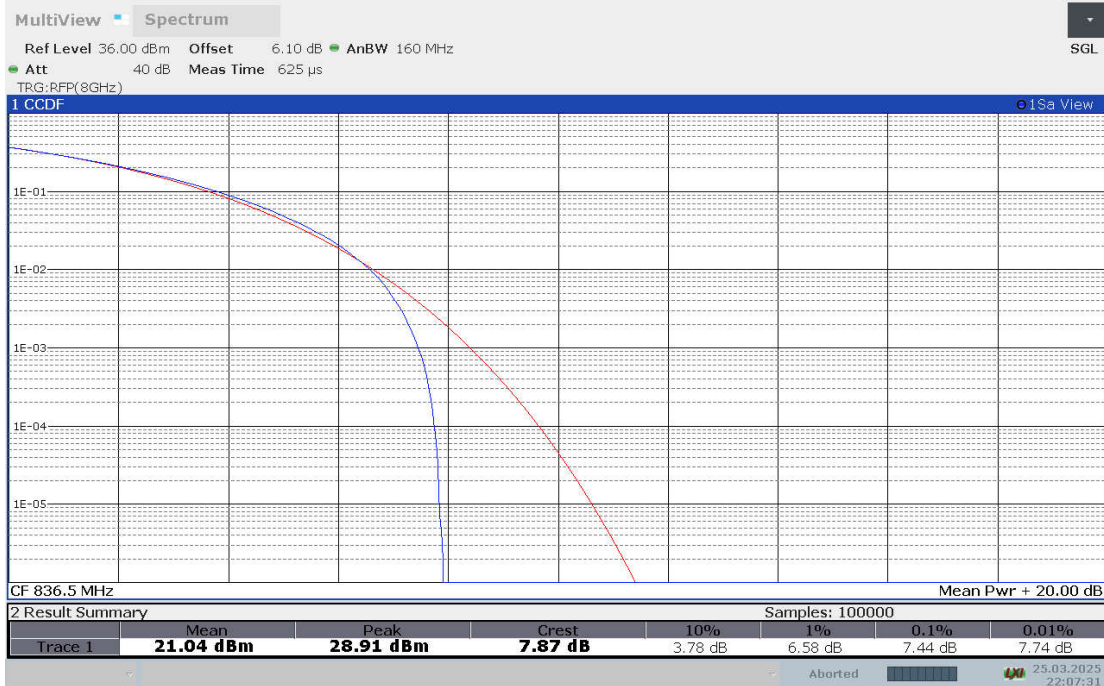

n26, CP-16QAM (PAPR)

n26, CP-64QAM (PAPR)

n26, CP-256QAM (PAPR)

n26(824MHz-849MHz),20MHz

Frequency (MHz)	PAPR (dB)								
	DFT-s-pi/2 BPSK	DFT-s-QPSK	DFT-s-16QAM	DFT-s-64QAM	DFT-s-256QAM	CP-QPSK	CP-16QAM	CP-64QAM	CP-256QAM
836.5	3.92	4.96	5.64	6.24	6.54	7.70	7.78	7.80	8.18