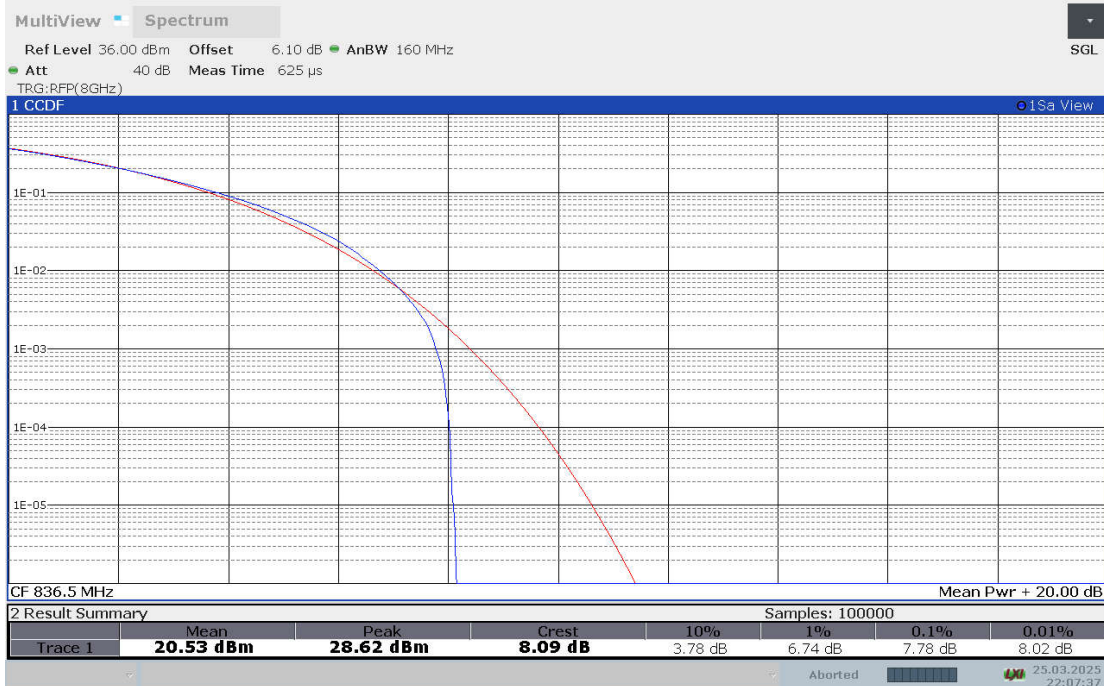

n26, CP-16QAM (PAPR)

n26, CP-64QAM (PAPR)

n26, CP-256QAM (PAPR)

n26(824MHz-849MHz),20MHz

Frequency (MHz)	PAPR (dB)								
	DFT-s-pi/2 BPSK	DFT-s-QPSK	DFT-s-16QAM	DFT-s-64QAM	DFT-s-256QAM	CP-QPSK	CP-16QAM	CP-64QAM	CP-256QAM
836.5	3.92	4.96	5.64	6.24	6.54	7.70	7.78	7.80	8.18