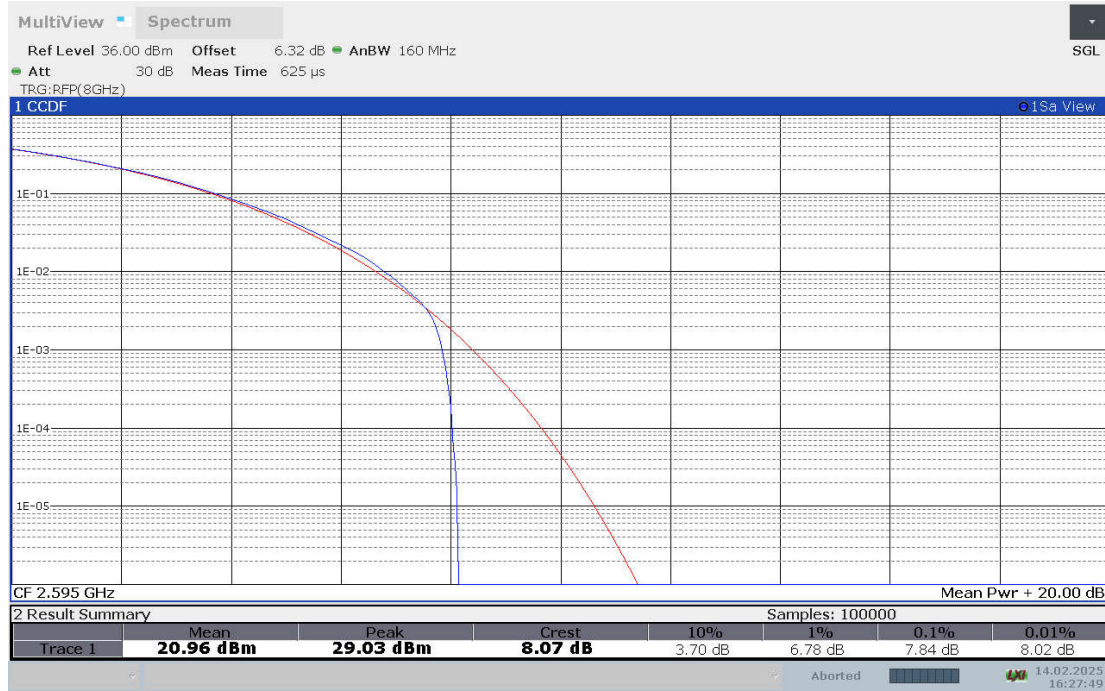

n38,10MHz

Frequency (MHz)	PAPR (dB)								
	DFT-s-pi/2 BPSK	DFT-s-QPSK	DFT-s-16QAM	DFT-s-64QAM	DFT-s-256QAM	CP-QPSK	CP-16QAM	CP-64QAM	CP-256QAM
2595	4.20	5.24	5.90	6.30	6.80	8.02	7.84	7.74	8.38

n38, CP-16QAM (PAPR)