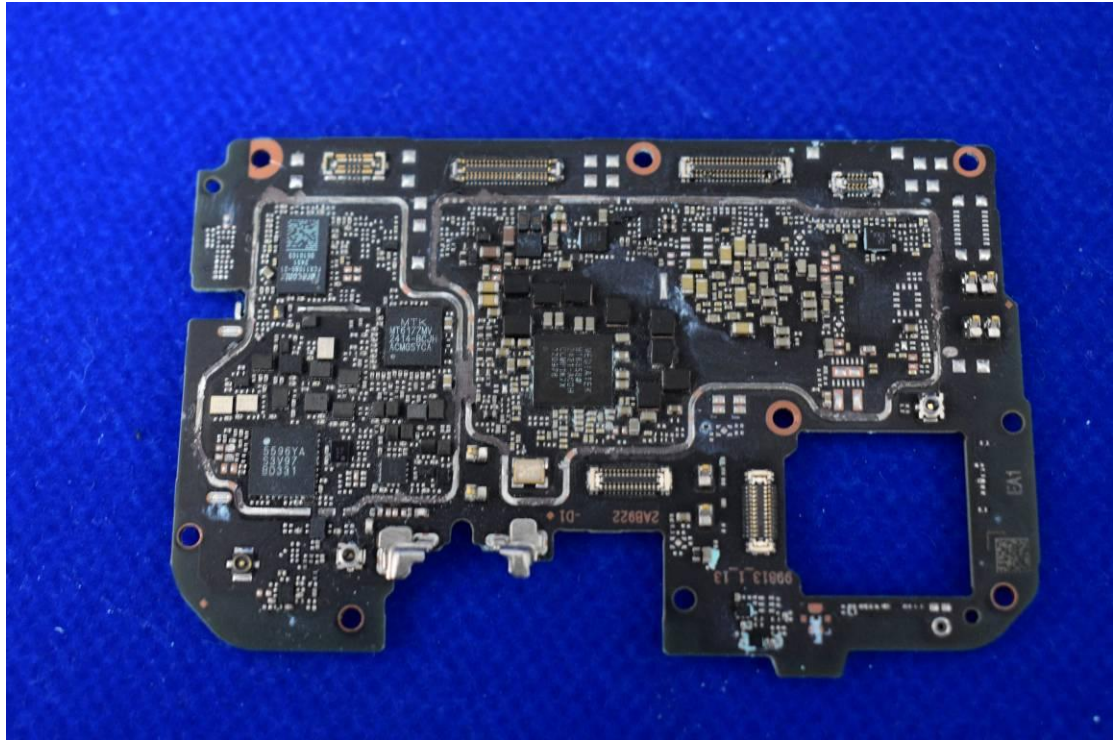

FCC ID: 2AUYFRMX3941

Internal Photos

1. EUT uncover view

2. Antenna view

Ant 0	GSM: 850/1900MHz WCDMA: Bands 2/4/5 FDD-LTE: Bands 2/4/5/7/13/26/66 TD-LTE: Bands 38/41 (2535-2655MHz)
Ant 1	GSM: 850/1900MHz WCDMA: Bands 2/4/5 FDD-LTE: Bands 2/4/5/7/13/26/66 TD-LTE: Bands 38/41 (2535-2655MHz)
Ant 3	GPS
Ant 4	WIFI 2.4G /5.0G+BT
Ant 5	NFC