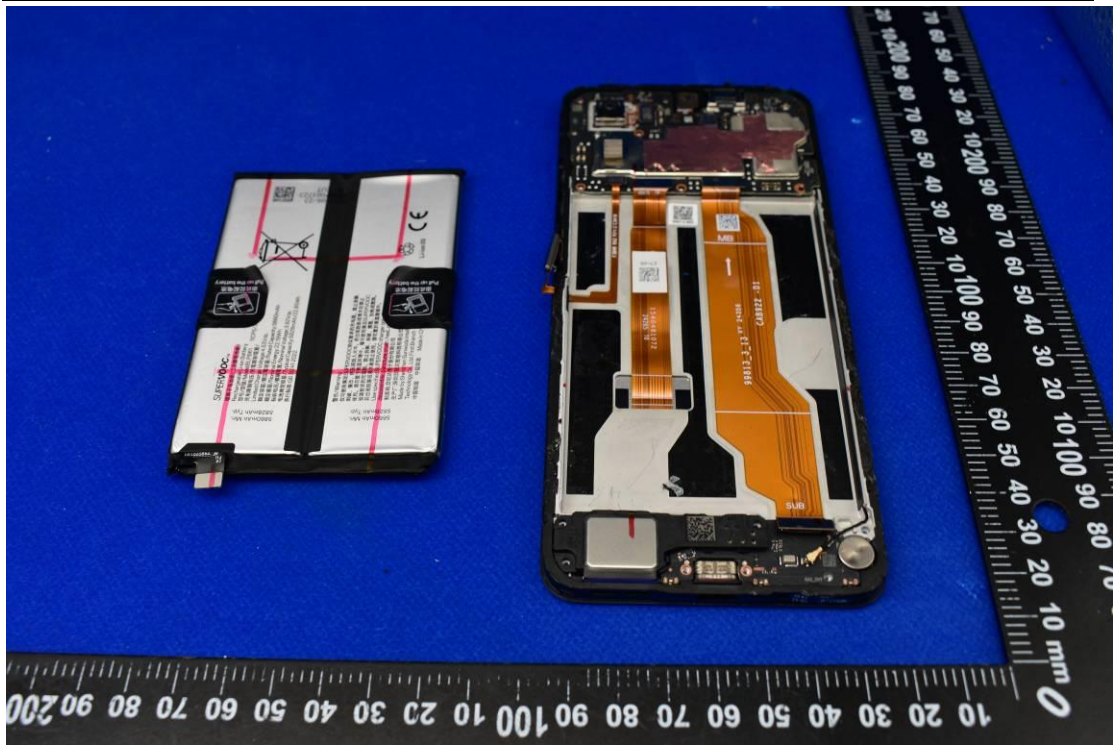

FCC ID: 2AUYFRMX3941

Internal Photos

1. EUT uncover view

2. Antenna view

Ant 0	GSM: 850/1900MHz WCDMA: Bands 2/4/5 FDD-LTE: Bands 2/4/5/7/13/26/66 TD-LTE: Bands 38/41 (2535-2655MHz)
Ant 1	GSM: 850/1900MHz WCDMA: Bands 2/4/5 FDD-LTE: Bands 2/4/5/7/13/26/66 TD-LTE: Bands 38/41 (2535-2655MHz)
Ant 3	GPS
Ant 4	WIFI 2.4G /5.0G+BT
Ant 5	NFC