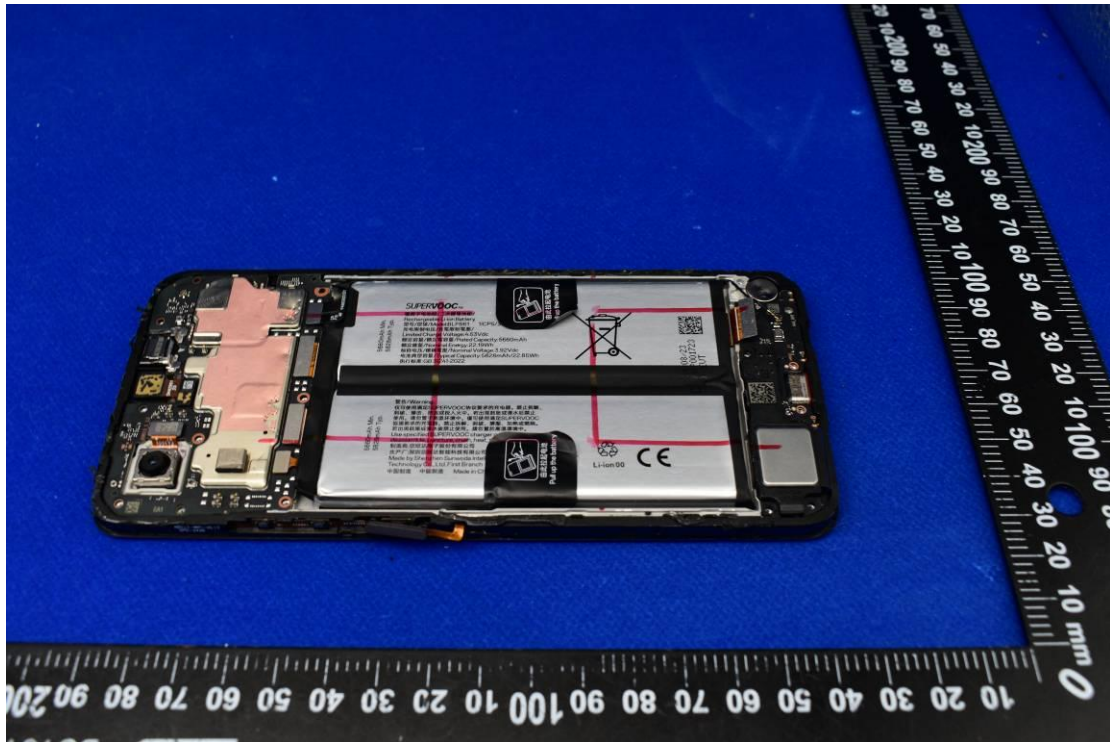

FCC ID: 2AUYFRMX3941

Internal Photos

1. EUT uncover view

2. Antenna view

Ant 0	GSM: 850/1900MHz WCDMA: Bands 2/4/5 FDD-LTE: Bands 2/4/5/7/13/26/66 TD-LTE: Bands 38/41 (2535-2655MHz)
Ant 1	GSM: 850/1900MHz WCDMA: Bands 2/4/5 FDD-LTE: Bands 2/4/5/7/13/26/66 TD-LTE: Bands 38/41 (2535-2655MHz)
Ant 3	GPS
Ant 4	WIFI 2.4G /5.0G+BT
Ant 5	NFC