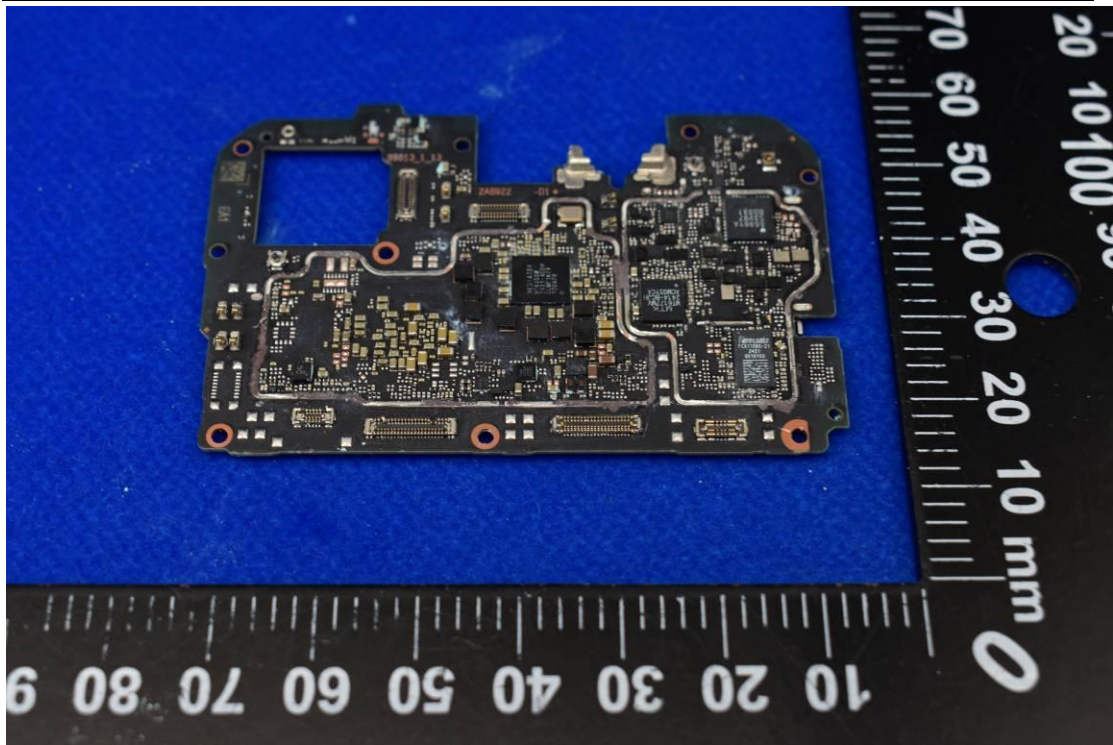

FCC ID: 2AUYFRMX3941

Internal Photos

1. EUT uncover view

2. Antenna view

Ant 0	GSM: 850/1900MHz WCDMA: Bands 2/4/5 FDD-LTE: Bands 2/4/5/7/13/26/66 TD-LTE: Bands 38/41 (2535-2655MHz)
Ant 1	GSM: 850/1900MHz WCDMA: Bands 2/4/5 FDD-LTE: Bands 2/4/5/7/13/26/66 TD-LTE: Bands 38/41 (2535-2655MHz)
Ant 3	GPS
Ant 4	WIFI 2.4G /5.0G+BT
Ant 5	NFC