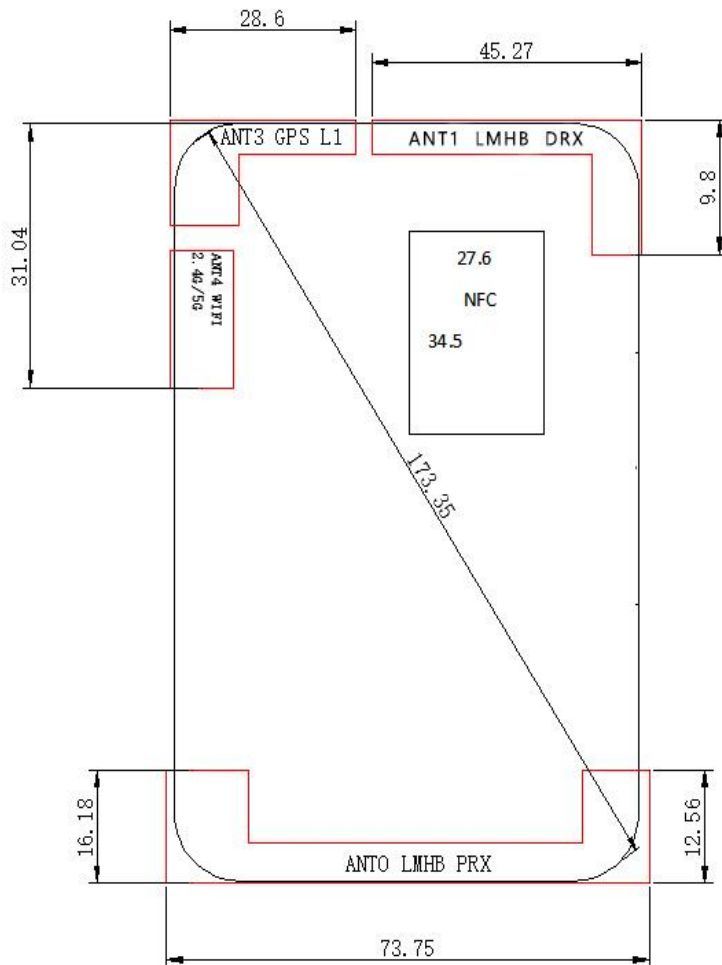

FCC ID: 2AUYFRMX3941

Internal Photos

1. EUT uncover view

2. Antenna view

Ant 0	GSM: 850/1900MHz WCDMA: Bands 2/4/5 FDD-LTE: Bands 2/4/5/7/13/26/66 TD-LTE: Bands 38/41 (2535-2655MHz)
Ant 1	GSM: 850/1900MHz WCDMA: Bands 2/4/5 FDD-LTE: Bands 2/4/5/7/13/26/66 TD-LTE: Bands 38/41 (2535-2655MHz)
Ant 3	GPS
Ant 4	WIFI 2.4G /5.0G+BT
Ant 5	NFC