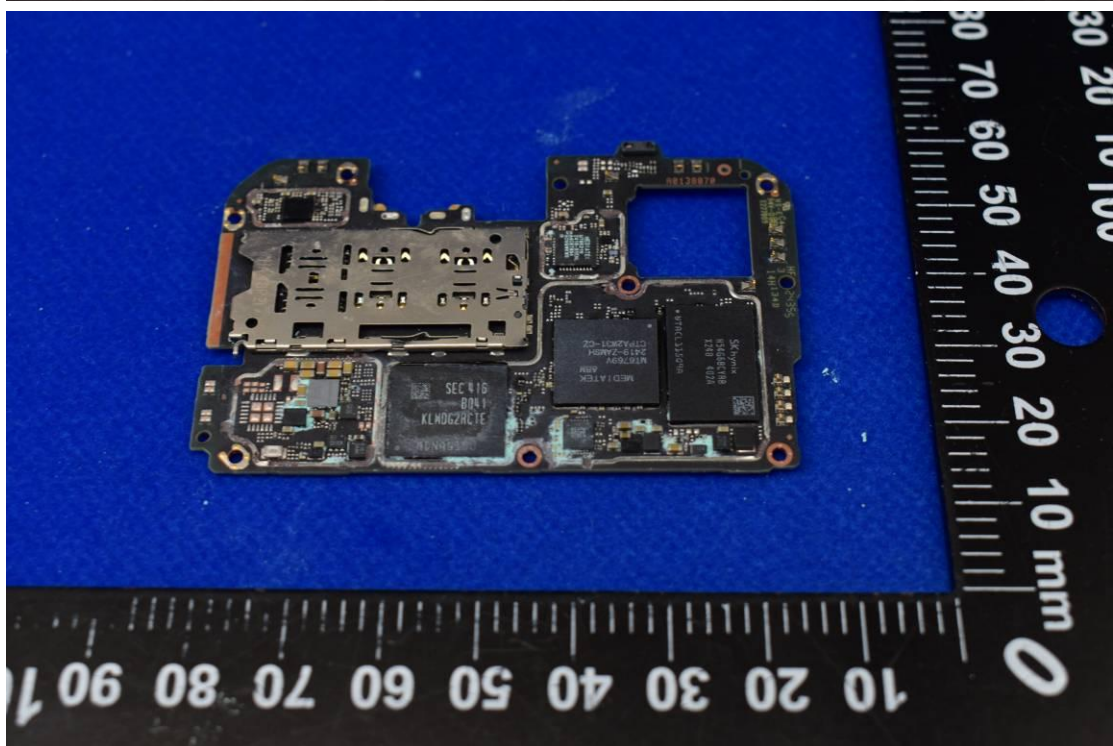

FCC ID: 2AUYFRMX3941

Internal Photos

1. EUT uncover view

2. Antenna view

Ant 0	GSM: 850/1900MHz WCDMA: Bands 2/4/5 FDD-LTE: Bands 2/4/5/7/13/26/66 TD-LTE: Bands 38/41 (2535-2655MHz)
Ant 1	GSM: 850/1900MHz WCDMA: Bands 2/4/5 FDD-LTE: Bands 2/4/5/7/13/26/66 TD-LTE: Bands 38/41 (2535-2655MHz)
Ant 3	GPS
Ant 4	WIFI 2.4G /5.0G+BT
Ant 5	NFC