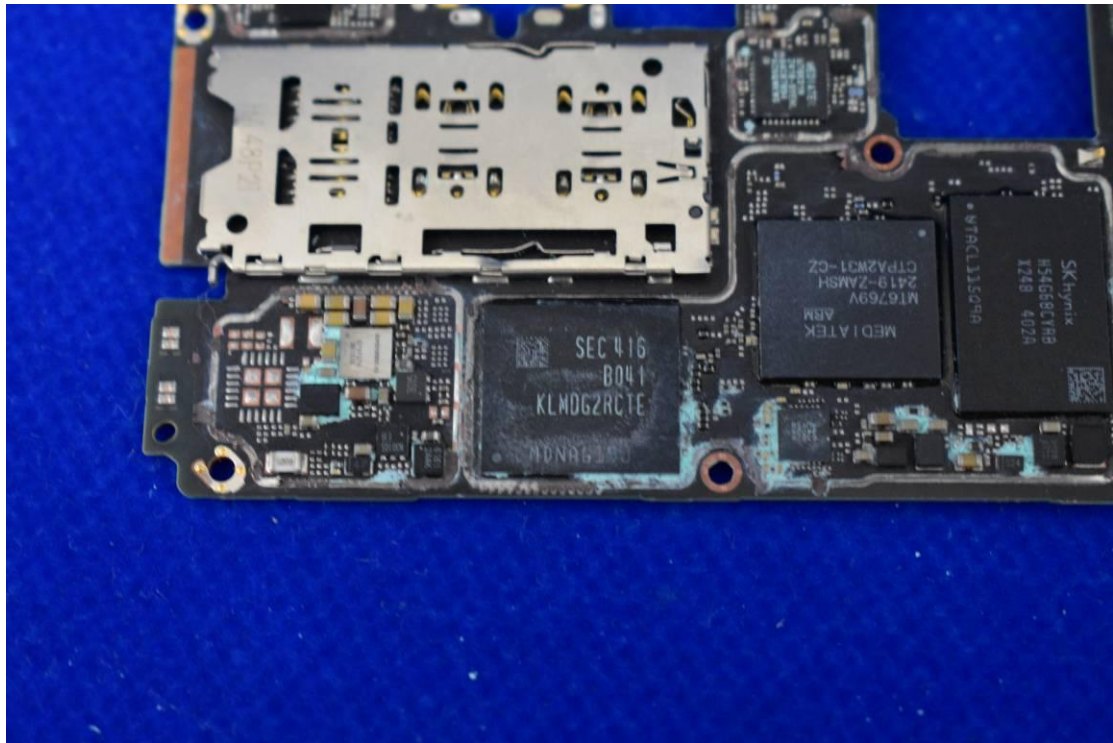

FCC ID: 2AUYFRMX3941

Internal Photos

1. EUT uncover view

2. Antenna view

Ant 0	GSM: 850/1900MHz WCDMA: Bands 2/4/5 FDD-LTE: Bands 2/4/5/7/13/26/66 TD-LTE: Bands 38/41 (2535-2655MHz)
Ant 1	GSM: 850/1900MHz WCDMA: Bands 2/4/5 FDD-LTE: Bands 2/4/5/7/13/26/66 TD-LTE: Bands 38/41 (2535-2655MHz)
Ant 3	GPS
Ant 4	WIFI 2.4G /5.0G+BT
Ant 5	NFC