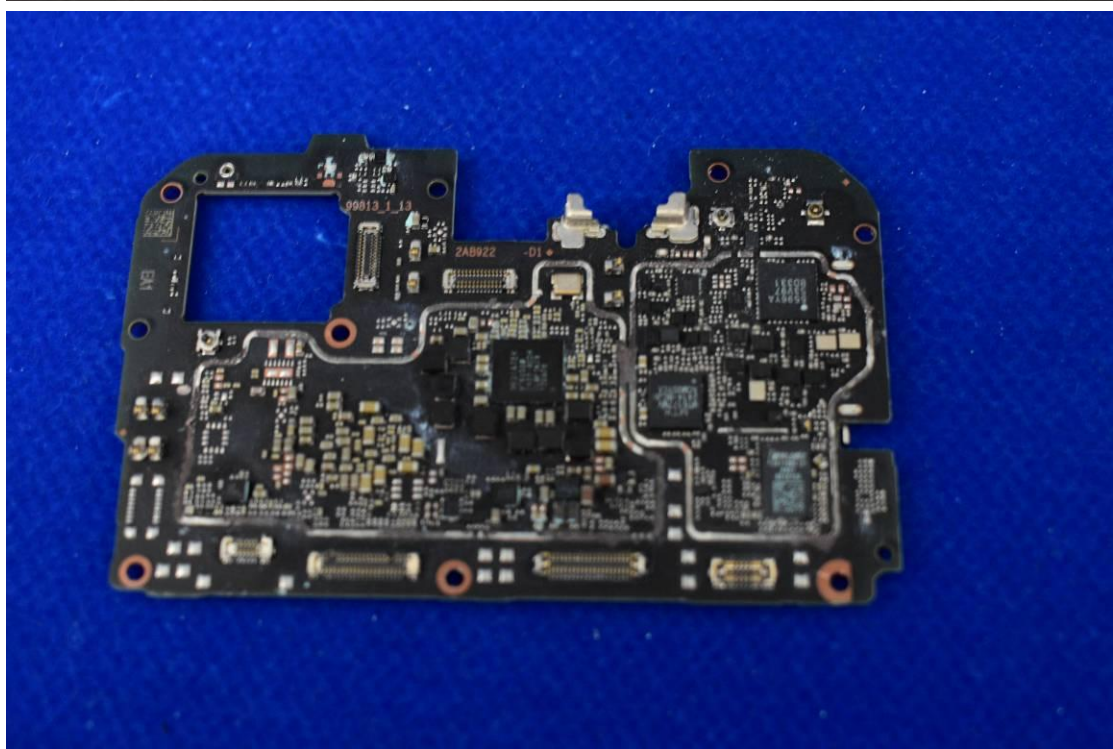

FCC ID: 2AUYFRMX3941

Internal Photos

1. EUT uncover view

2. Antenna view

Ant 0	GSM: 850/1900MHz WCDMA: Bands 2/4/5 FDD-LTE: Bands 2/4/5/7/13/26/66 TD-LTE: Bands 38/41 (2535-2655MHz)
Ant 1	GSM: 850/1900MHz WCDMA: Bands 2/4/5 FDD-LTE: Bands 2/4/5/7/13/26/66 TD-LTE: Bands 38/41 (2535-2655MHz)
Ant 3	GPS
Ant 4	WIFI 2.4G /5.0G+BT
Ant 5	NFC