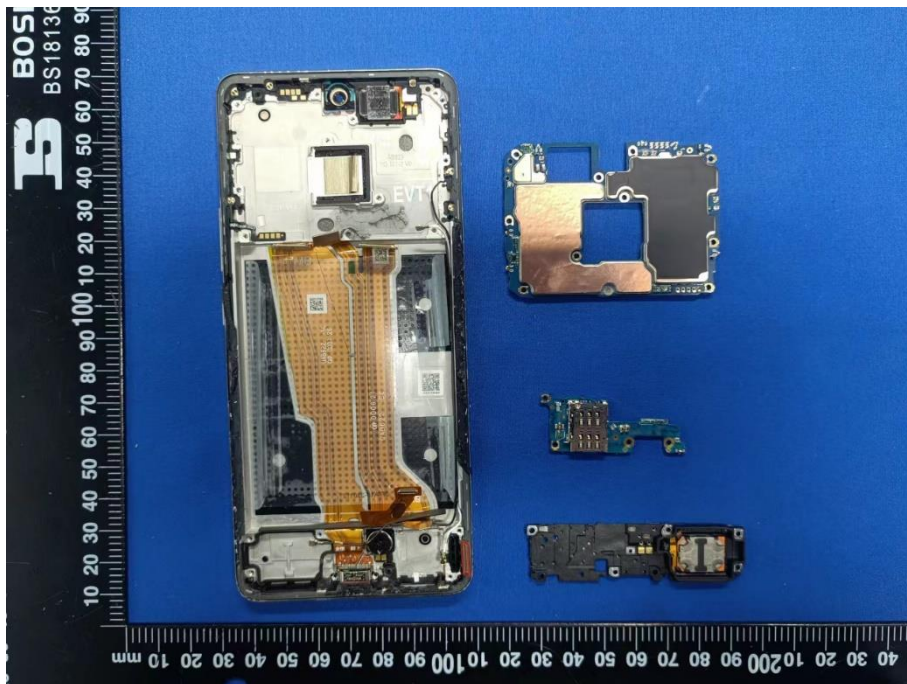

EUT INTERNAL PHOTOS

EUT UNCOVER VIEW

EUT UNCOVER VIEW

EUT UNCOVER VIEW

EUT UNCOVER VIEW

MAIN BOARD TOP VIEW (WITH SHIELDING)

MAIN BOARD REAR VIEW (WITH SHIELDING)

MAIN BOARD TOP VIEW (WITHOUT SHIELDING)

MAIN BOARD REAR VIEW (WITHOUT SHIELDING)

SUB BOARD TOP VIEW (WITH SHIELDING)

SUB BOARD REAR VIEW (WITH SHIELDING)

SUB BOARD TOP VIEW (WITHOUT SHIELDING)

SUB BOARD REAR VIEW (WITHOUT SHIELDING)

Battery Photo (TOP)

Battery Photo (REAR)

--BLANK BELOW--