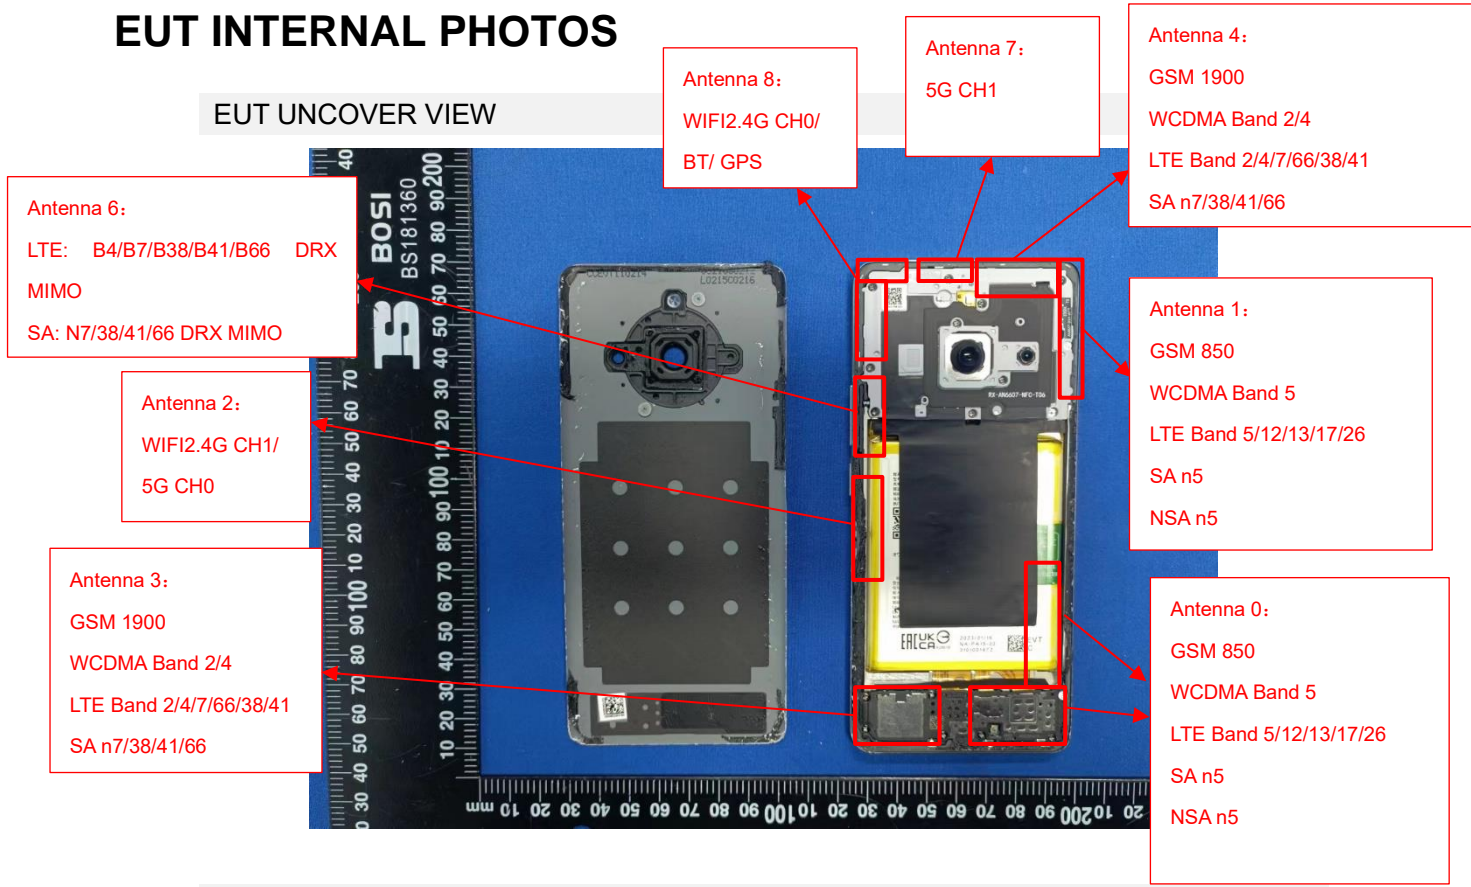

EUT INTERNAL PHOTOS

EUT UNCOVER VIEW

EUT UNCOVER VIEW

EUT UNCOVER VIEW

EUT UNCOVER VIEW

MAIN BOARD TOP VIEW (WITH SHIELDING)

MAIN BOARD REAR VIEW (WITH SHIELDING)

MAIN BOARD TOP VIEW (WITHOUT SHIELDING)

MAIN BOARD REAR VIEW (WITHOUT SHIELDING)

SUB BOARD TOP VIEW (WITH SHIELDING)

SUB BOARD REAR VIEW (WITH SHIELDING)

SUB BOARD TOP VIEW (WITHOUT SHIELDING)

SUB BOARD REAR VIEW (WITHOUT SHIELDING)

Battery Photo (TOP)

Battery Photo (REAR)

--BLANK BELOW--