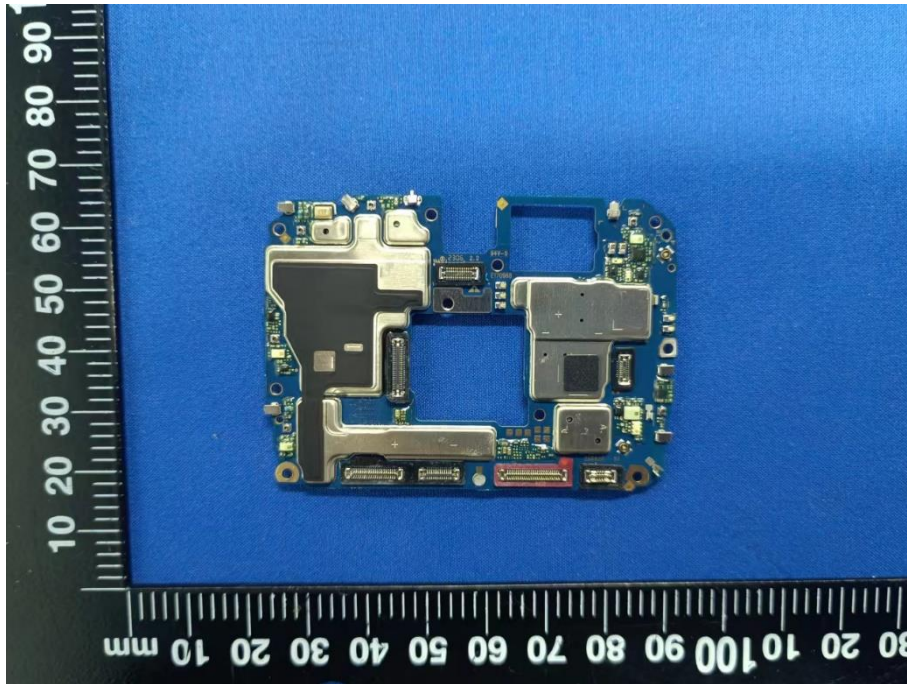

EUT INTERNAL PHOTOS

EUT UNCOVER VIEW

EUT UNCOVER VIEW

EUT UNCOVER VIEW

EUT UNCOVER VIEW

MAIN BOARD TOP VIEW (WITH SHIELDING)

MAIN BOARD REAR VIEW (WITH SHIELDING)

MAIN BOARD TOP VIEW (WITHOUT SHIELDING)

MAIN BOARD REAR VIEW (WITHOUT SHIELDING)

SUB BOARD TOP VIEW (WITH SHIELDING)

SUB BOARD REAR VIEW (WITH SHIELDING)

SUB BOARD TOP VIEW (WITHOUT SHIELDING)

SUB BOARD REAR VIEW (WITHOUT SHIELDING)

Battery Photo (TOP)

Battery Photo (REAR)

--BLANK BELOW--