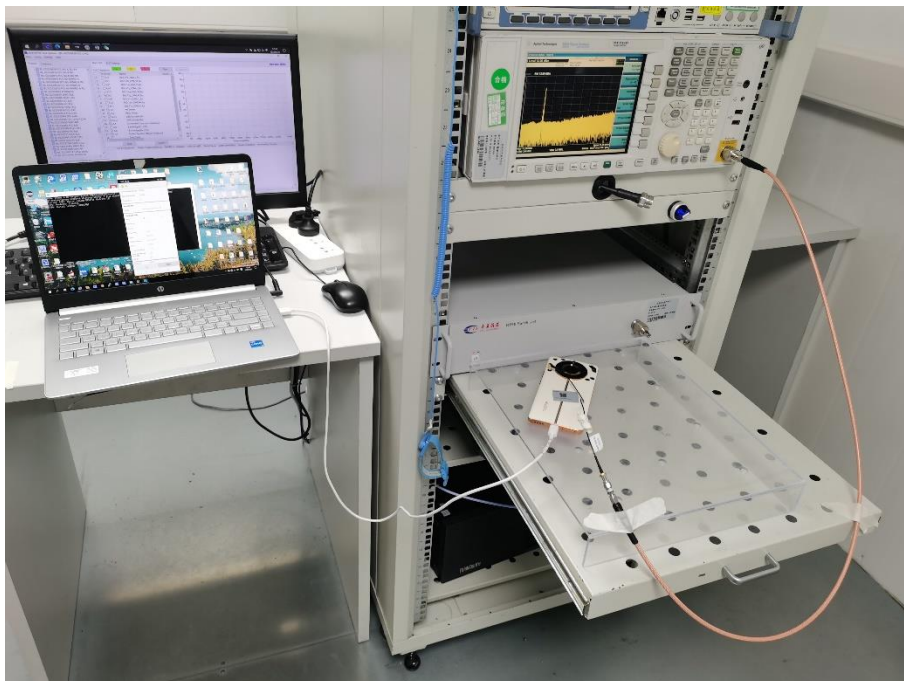

## TEST SETUP PHOTOS

### 1 Radiated Test Photo

Below 30MHz-BT

Close-up-BT

30MHz-1GHz-BT

Close-up-BT

Above 1GHz-BT

Close-up-BT

## 2 Conducted Test Photo

Conducted Test-BT

Conducted Test-WIFI

Conducted Test-RF

DFS Test