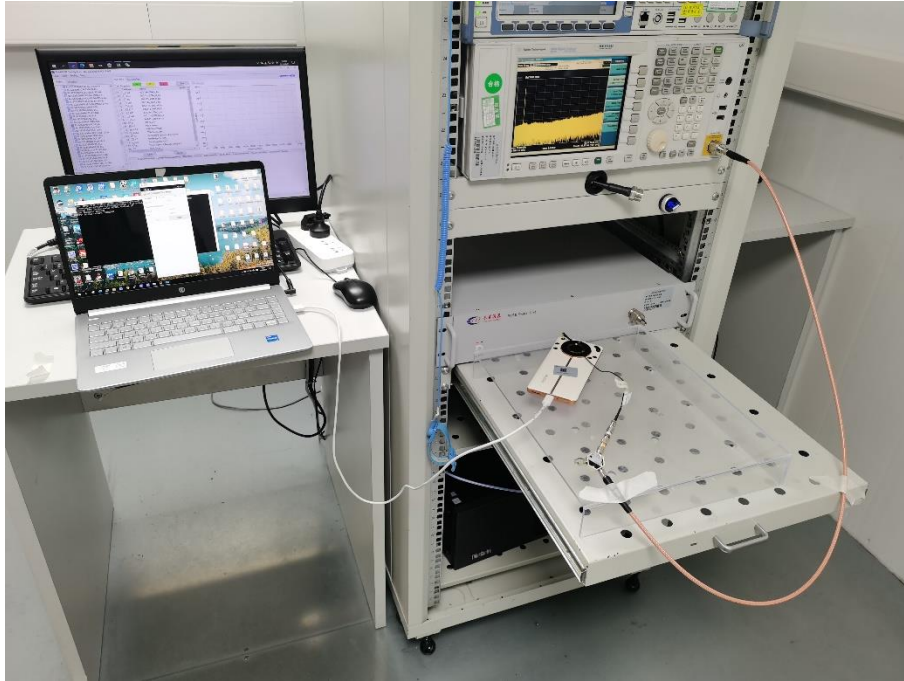

## TEST SETUP PHOTOS

### 1 Radiated Test Photo

Below 30MHz-BT

Close-up-BT

30MHz-1GHz-BT

Close-up-BT

Above 1GHz-BT

Close-up-BT

## 2 Conducted Test Photo

Conducted Test-BT

Conducted Test-WIFI

Conducted Test-RF

DFS Test