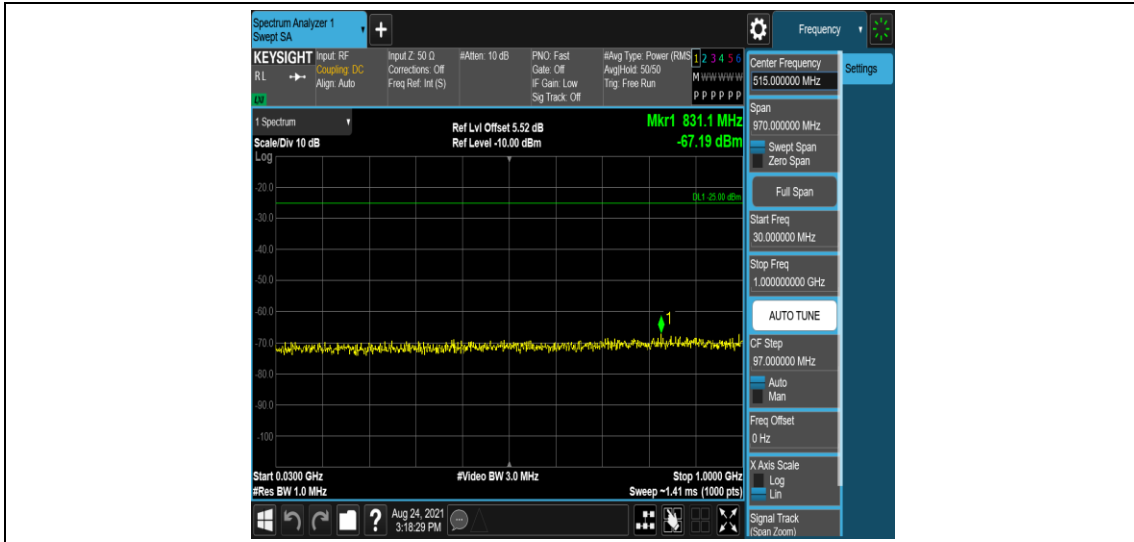

Band7-5MHz-16QAM-20775-1RB#0-Range1:0.009~0.15MHz

Band7-5MHz-16QAM-20775-1RB#0-Range2:0.15~30MHz

Band7-5MHz-16QAM-20775-1RB#0-Range3:30~100MHz

Band7-5MHz-16QAM-20775-1RB#0-Range4:1000~3000MHz

Band7-5MHz-16QAM-20775-1RB#0-Range5:3000~26500MHz