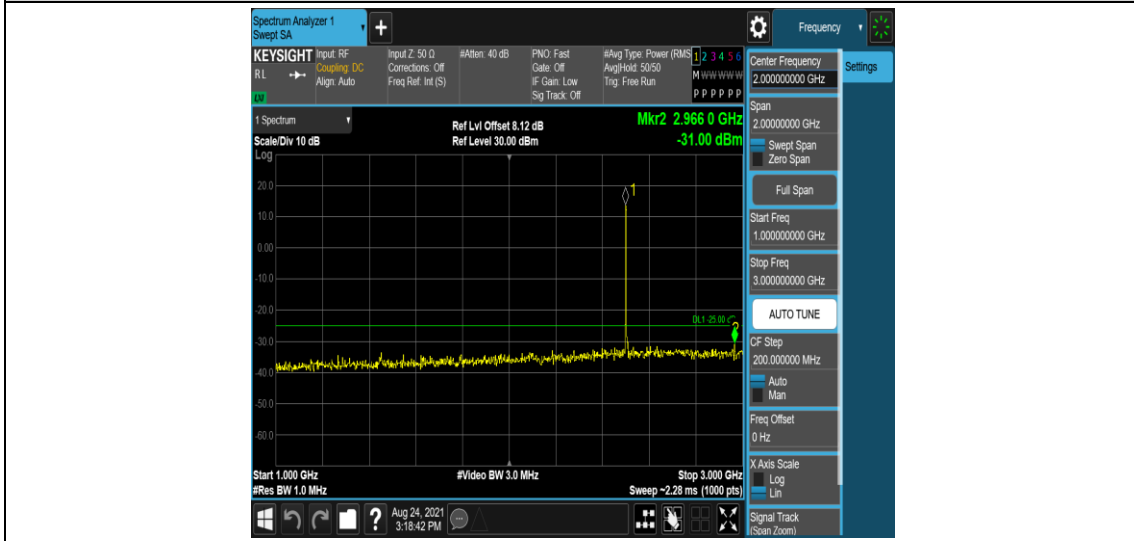

Band7-5MHz-16QAM-20775-1RB#0-Range1:0.009~0.15MHz

Band7-5MHz-16QAM-20775-1RB#0-Range2:0.15~30MHz

Band7-5MHz-16QAM-20775-1RB#0-Range3:30~100MHz

Band7-5MHz-16QAM-20775-1RB#0-Range4:1000~3000MHz

Band7-5MHz-16QAM-20775-1RB#0-Range5:3000~26500MHz

Band7-5MHz-16QAM-21100-1RB#0-Range1:0.009~0.15MHz

Band7-5MHz-16QAM-21100-1RB#0-Range2:0.15~30MHz

Band7-5MHz-16QAM-21100-1RB#0-Range3:30~1000MHz

Band7-5MHz-16QAM-21100-1RB#0-Range4:1000~3000MHz

Band7-5MHz-16QAM-21100-1RB#0-Range5:3000~26500MHz