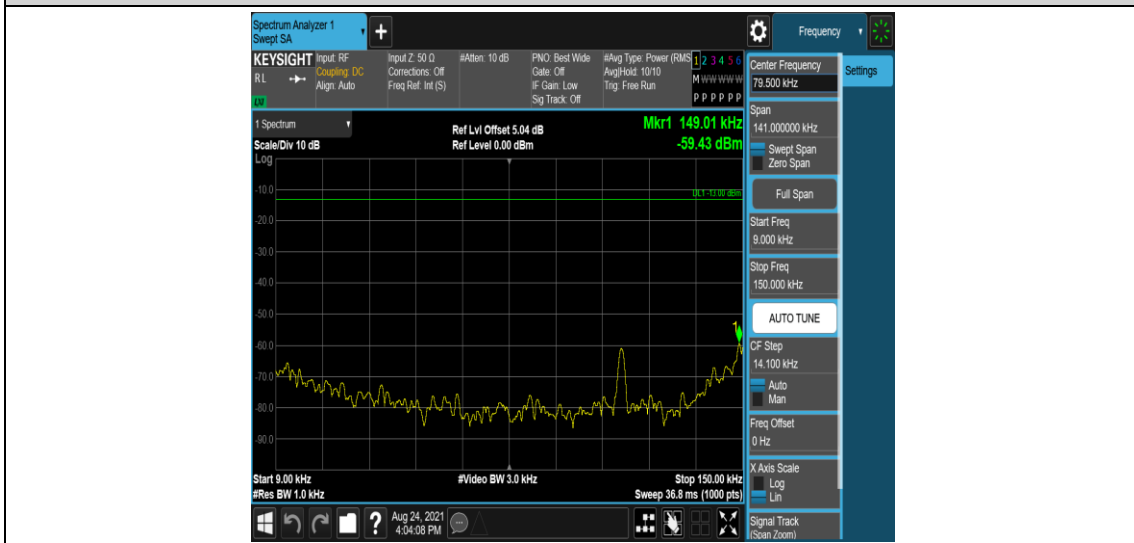

Band7-15MHz-QPSK-21375-1RB#0-Range1:0.009~0.15MHz

Band7-15MHz-QPSK-21375-1RB#0-Range2:0.15~30MHz