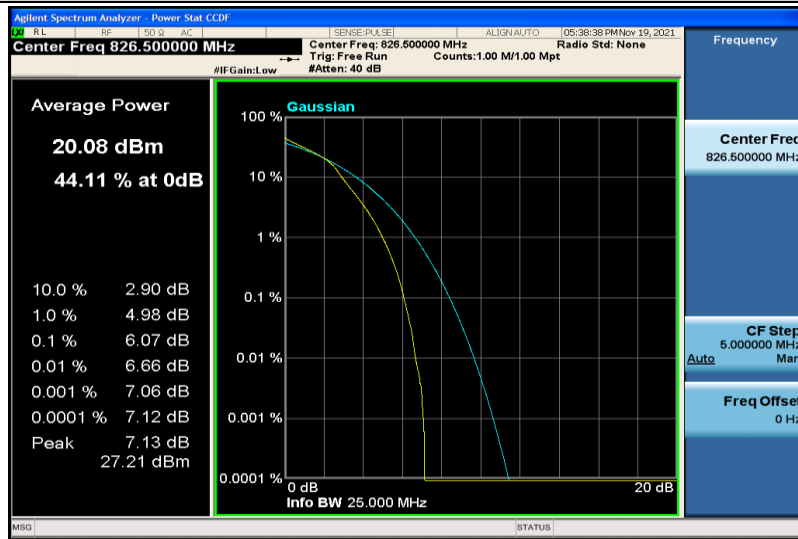

Band5-5MHz-16QAM-20425-1RB#0

Band5-5MHz-16QAM-20425-25RB#0