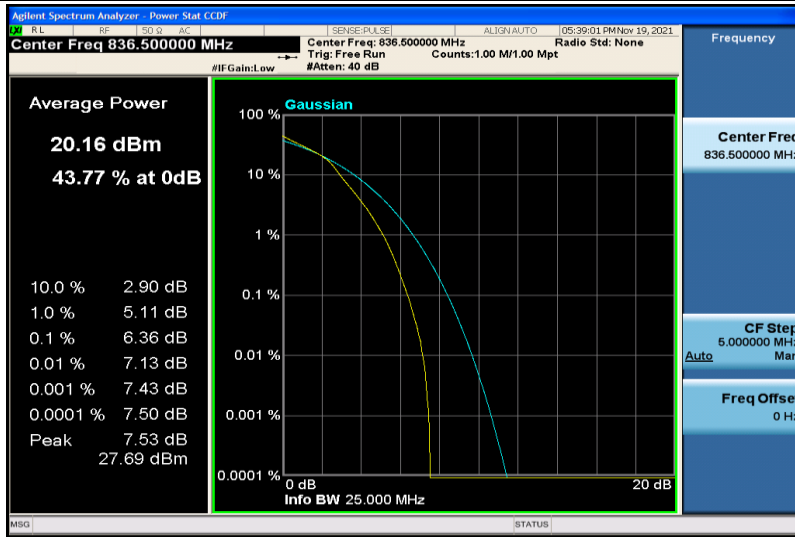

Band5-5MHz-16QAM-20525-1RB#0

Band5-5MHz-16QAM-20525-25RB#0