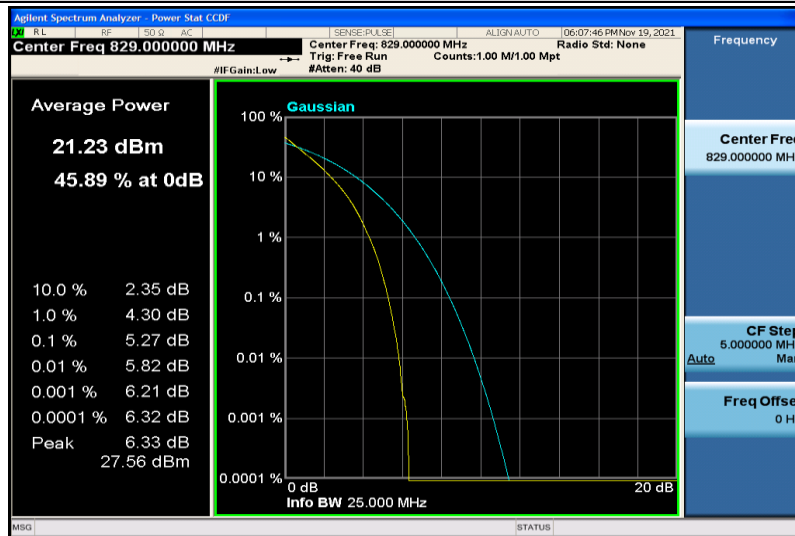

Band5-5MHz-16QAM-20425-1RB#0

Band5-5MHz-16QAM-20425-25RB#0

Band5-5MHz-16QAM-20525-1RB#0

Band5-5MHz-16QAM-20525-25RB#0

Band5-5MHz-16QAM-20625-1RB#0

Band5-5MHz-16QAM-20625-25RB#0

Band5-10MHz-QPSK-20450-1RB#0

Band5-10MHz-QPSK-20450-50RB#0