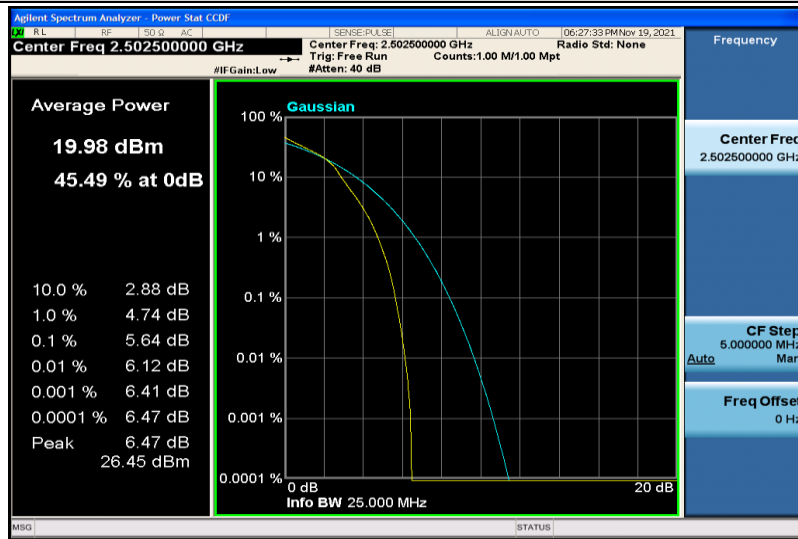

Band7-5MHz-16QAM-20775-1RB#0

Band7-5MHz-16QAM-20775-25RB#0