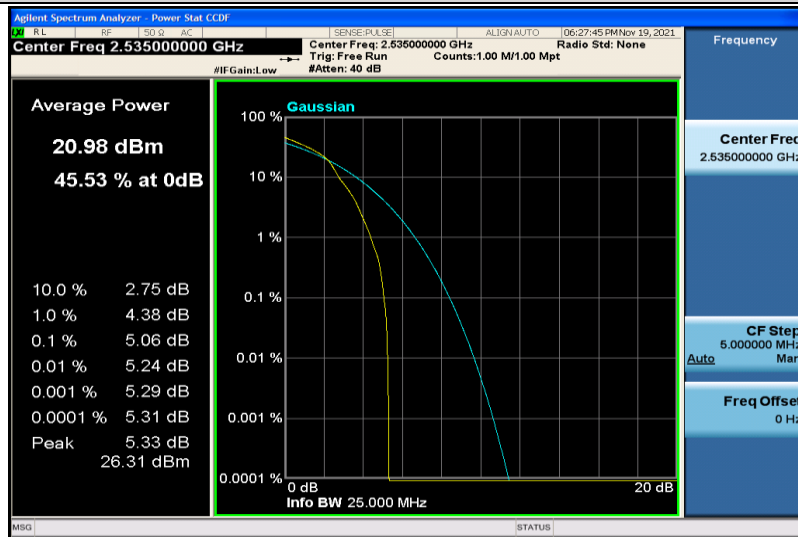

Band7-5MHz-16QAM-20775-25RB#0

Band7-5MHz-16QAM-21100-1RB#0