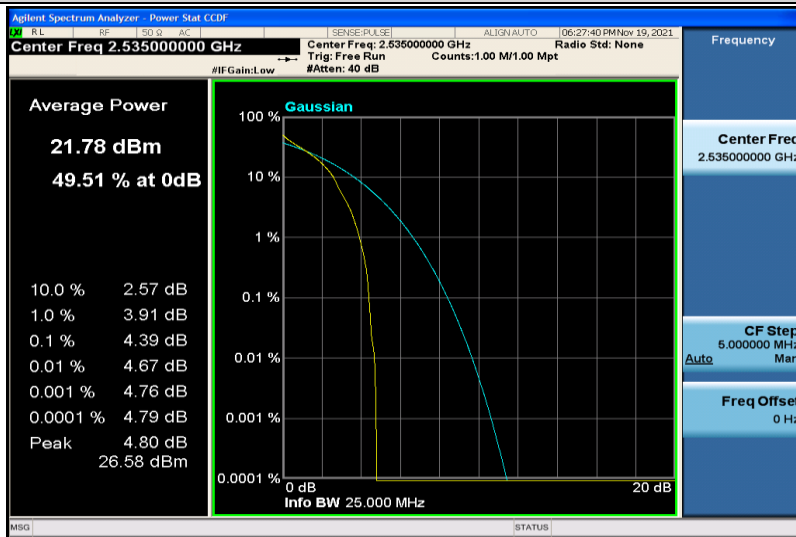

Band5-10MHz-16QAM-20525-50RB#0

Band5-10MHz-16QAM-20600-1RB#0

Band5-10MHz-16QAM-20600-50RB#0

Band7-5MHz-QPSK-20775-1RB#0

Band7-5MHz-QPSK-20775-25RB#0

Band7-5MHz-QPSK-21100-1RB#0

Band7-5MHz-QPSK-21100-25RB#0

Band7-5MHz-QPSK-21425-1RB#0