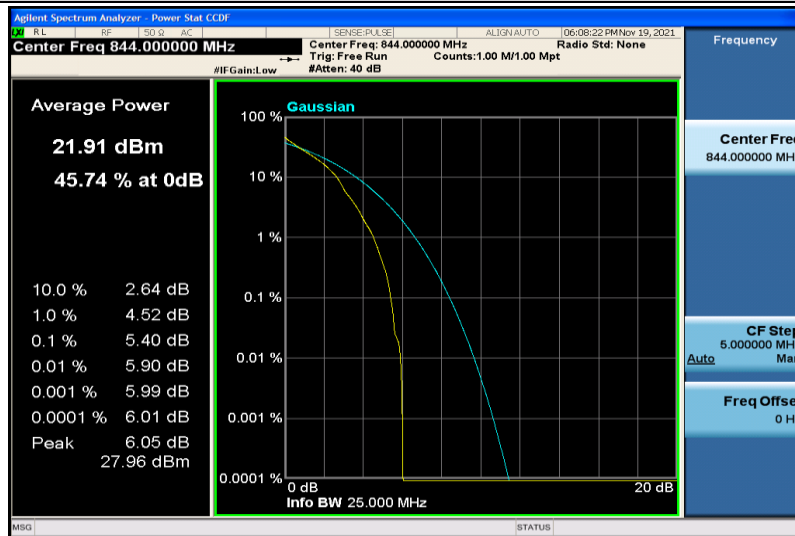

Band5-10MHz-QPSK-20525-50RB#0

Band5-10MHz-QPSK-20600-1RB#0