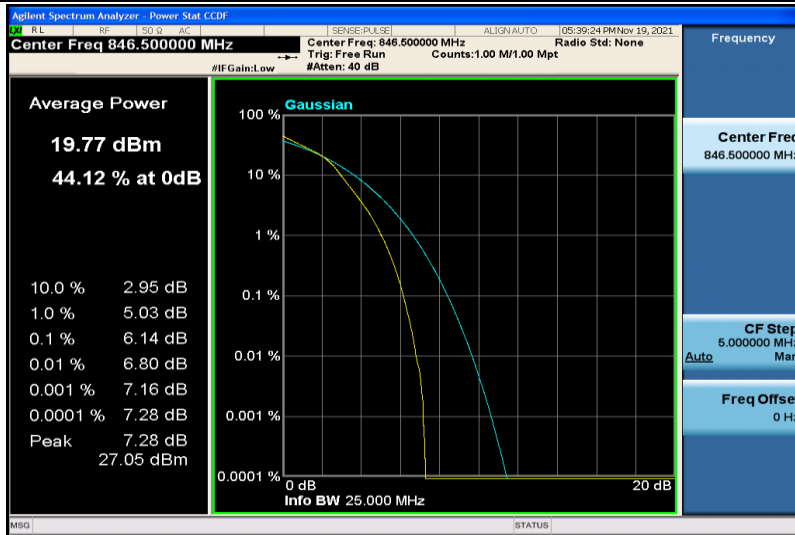

Band5-5MHz-16QAM-20425-1RB#0

Band5-5MHz-16QAM-20425-25RB#0

Band5-5MHz-16QAM-20525-1RB#0

Band5-5MHz-16QAM-20525-25RB#0

Band5-5MHz-16QAM-20625-1RB#0

Band5-5MHz-16QAM-20625-25RB#0

Band5-10MHz-QPSK-20450-1RB#0

Band5-10MHz-QPSK-20450-50RB#0