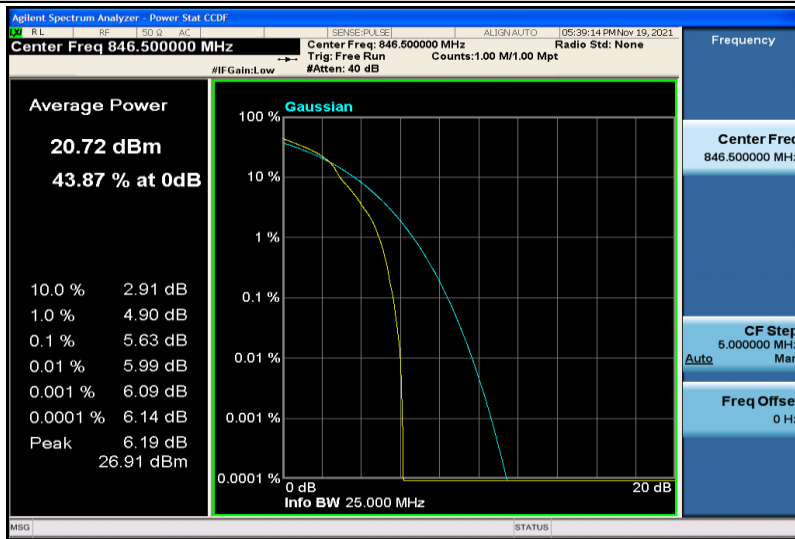

Band5-5MHz-16QAM-20425-1RB#0

Band5-5MHz-16QAM-20425-25RB#0

Band5-5MHz-16QAM-20525-1RB#0

Band5-5MHz-16QAM-20525-25RB#0

Band5-5MHz-16QAM-20625-1RB#0

Band5-5MHz-16QAM-20625-25RB#0

Band5-10MHz-QPSK-20450-1RB#0

Band5-10MHz-QPSK-20450-50RB#0