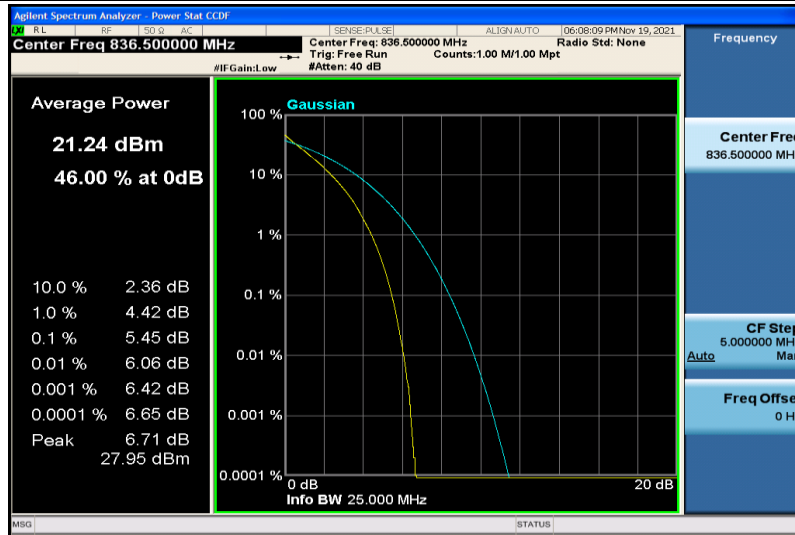

Band5-10MHz-QPSK-20525-1RB#0

Band5-10MHz-QPSK-20525-50RB#0