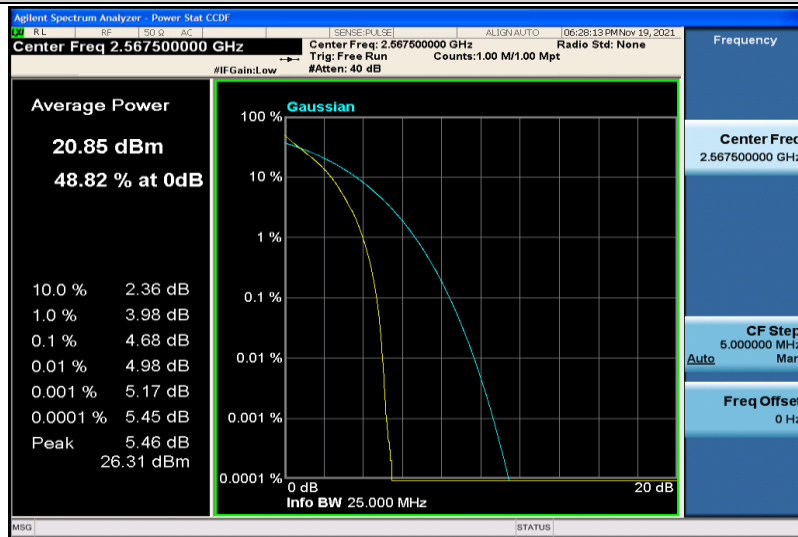

Band5-10MHz-16QAM-20525-50RB#0

Band5-10MHz-16QAM-20600-1RB#0

Band5-10MHz-16QAM-20600-50RB#0

Band7-5MHz-QPSK-20775-1RB#0

Band7-5MHz-QPSK-20775-25RB#0

Band7-5MHz-QPSK-21100-1RB#0

Band7-5MHz-QPSK-21100-25RB#0

Band7-5MHz-QPSK-21425-1RB#0