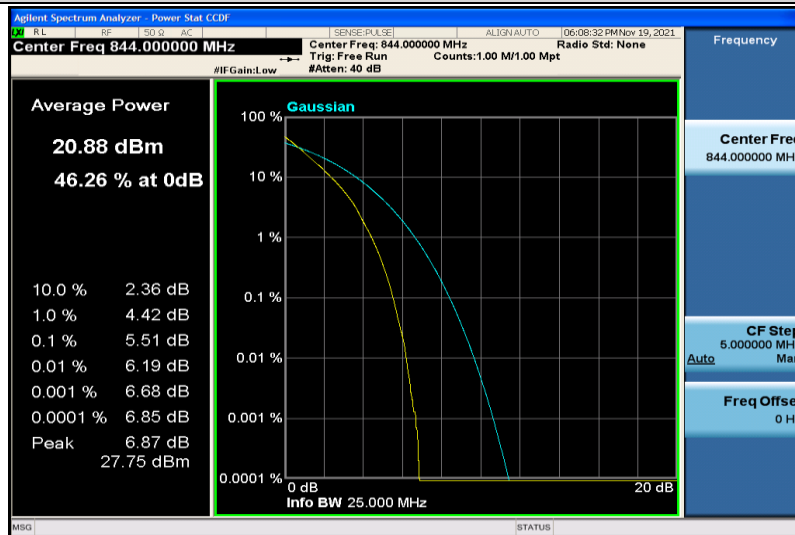

Band5-10MHz-QPSK-20600-1RB#0

Band5-10MHz-QPSK-20600-50RB#0