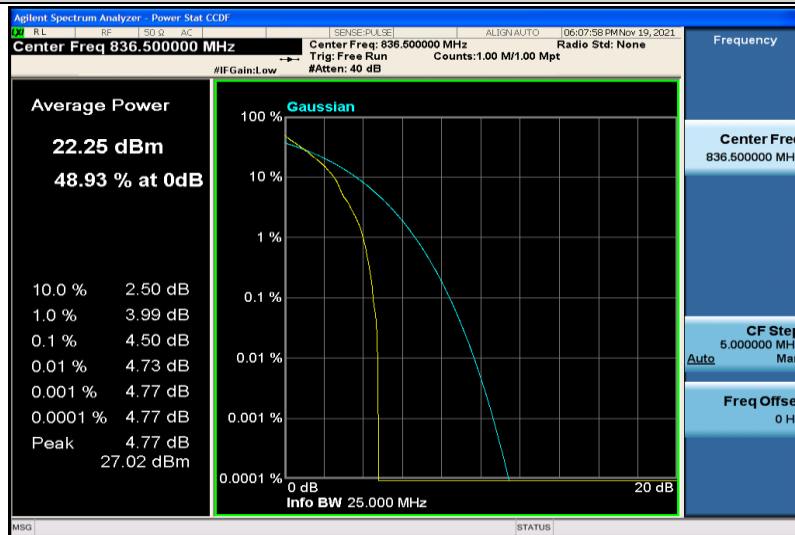

Band5-5MHz-16QAM-20425-1RB#0

Band5-5MHz-16QAM-20425-25RB#0

Band5-5MHz-16QAM-20525-1RB#0

Band5-5MHz-16QAM-20525-25RB#0

Band5-5MHz-16QAM-20625-1RB#0

Band5-5MHz-16QAM-20625-25RB#0

Band5-10MHz-QPSK-20450-1RB#0

Band5-10MHz-QPSK-20450-50RB#0