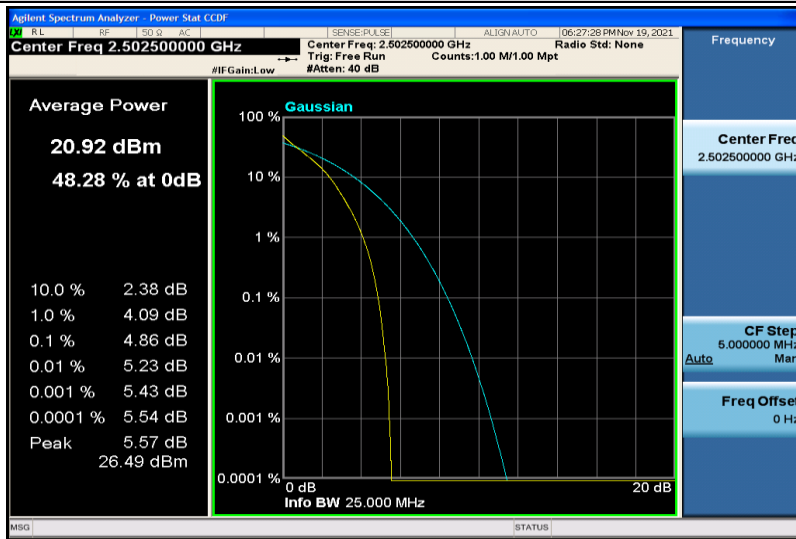

Band5-10MHz-16QAM-20525-50RB#0

Band5-10MHz-16QAM-20600-1RB#0

Band5-10MHz-16QAM-20600-50RB#0

Band7-5MHz-QPSK-20775-1RB#0

Band7-5MHz-QPSK-20775-25RB#0

Band7-5MHz-QPSK-21100-1RB#0

Band7-5MHz-QPSK-21100-25RB#0

Band7-5MHz-QPSK-21425-1RB#0