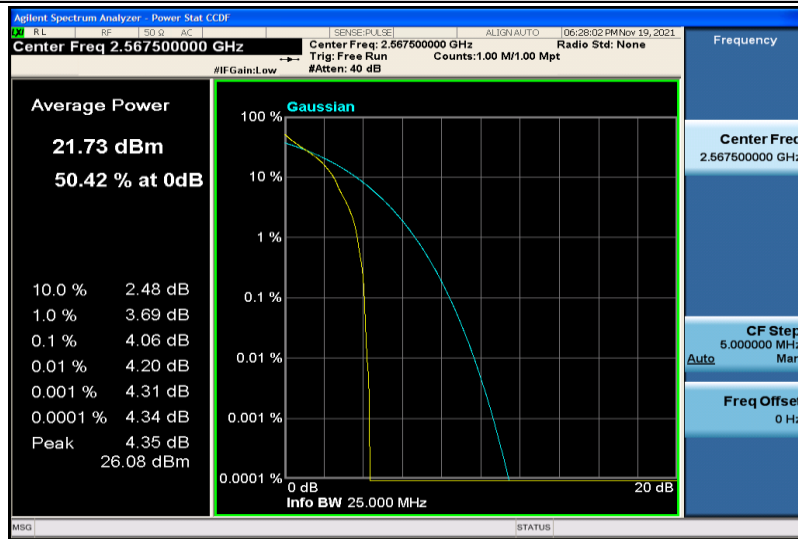

Band5-10MHz-16QAM-20525-50RB#0

Band5-10MHz-16QAM-20600-1RB#0

Band5-10MHz-16QAM-20600-50RB#0

Band7-5MHz-QPSK-20775-1RB#0

Band7-5MHz-QPSK-20775-25RB#0

Band7-5MHz-QPSK-21100-1RB#0

Band7-5MHz-QPSK-21100-25RB#0

Band7-5MHz-QPSK-21425-1RB#0