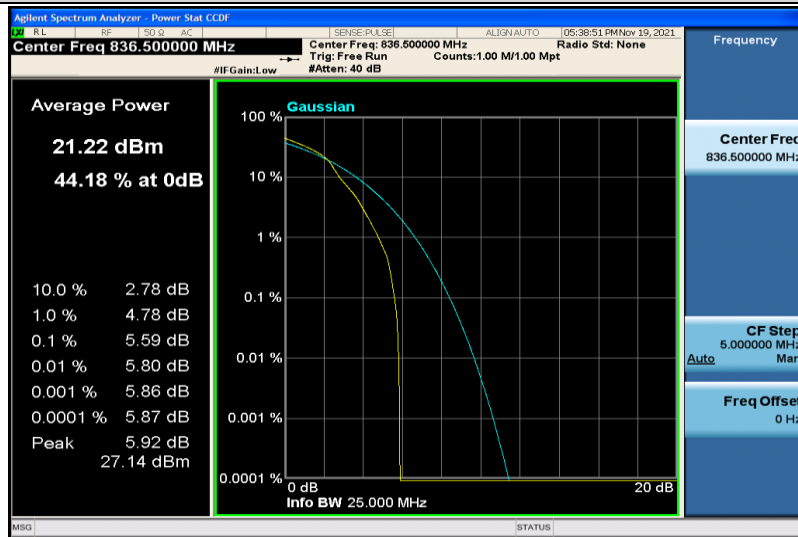

Band5-5MHz-16QAM-20425-25RB#0

Band5-5MHz-16QAM-20525-1RB#0