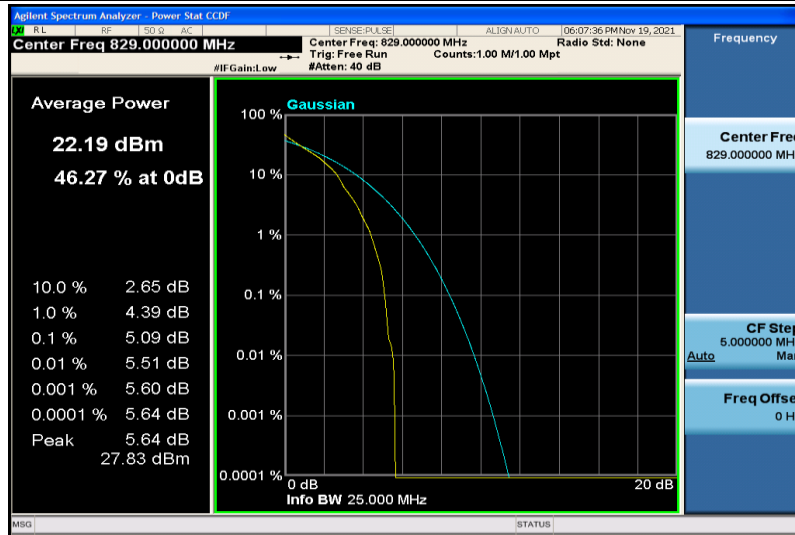

Band5-5MHz-16QAM-20425-1RB#0

Band5-5MHz-16QAM-20425-25RB#0

Band5-5MHz-16QAM-20525-1RB#0

Band5-5MHz-16QAM-20525-25RB#0

Band5-5MHz-16QAM-20625-1RB#0

Band5-5MHz-16QAM-20625-25RB#0

Band5-10MHz-QPSK-20450-1RB#0

Band5-10MHz-QPSK-20450-50RB#0