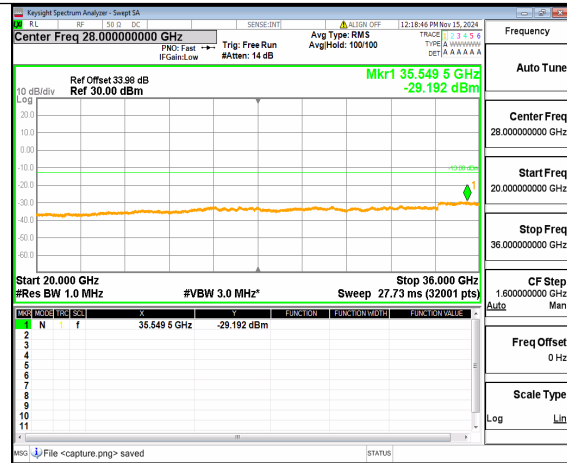

n77(3450-3550MHz) (20GHz-36GHz)
60M DFT-s-OFDM BPSK Inner_1RB_Left
Mid

n77(3450-3550MHz) (20GHz-36GHz)
60M DFT-s-OFDM BPSK
Inner_1RB_Right Mid