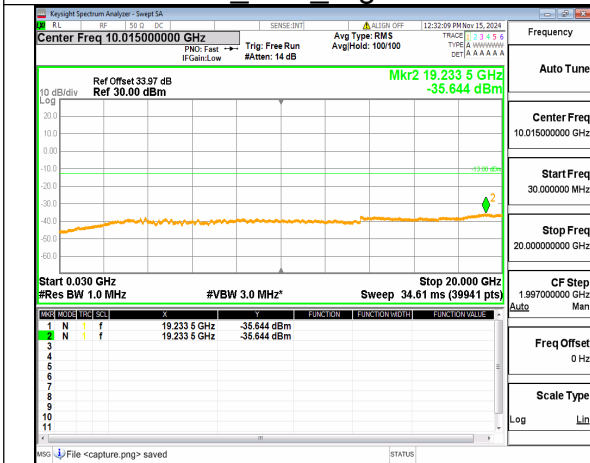

n77(3450-3550MHz) (30MHz-20GHz)
80M DFT-s-OFDM BPSK
Inner_1RB_Right Low

n77(3450-3550MHz) (30MHz-20GHz)
80M DFT-s-OFDM QPSK
Inner_1RB_Left Low