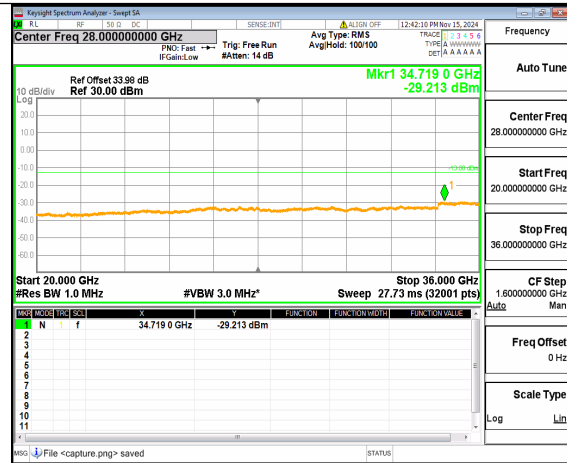

n77(3450-3550MHz) (20GHz-36GHz)
80M DFT-s-OFDM QPSK Inner_1RB_Left
Mid

n77(3450-3550MHz) (20GHz-36GHz)
80M DFT-s-OFDM QPSK
Inner_1RB_Right Mid