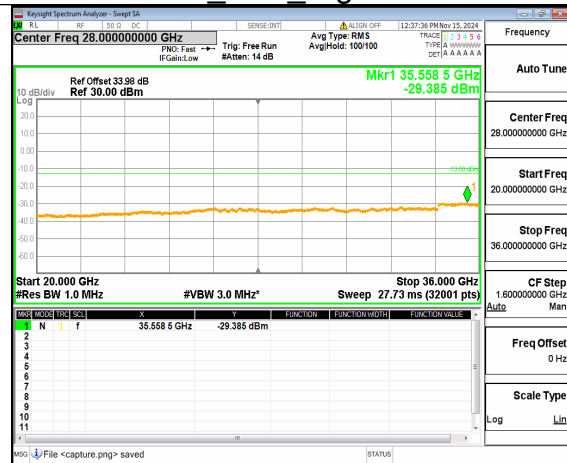

n77(3450-3550MHz) (20GHz-36GHz)
80M DFT-s-OFDM QPSK
Inner_1RB_Right Low

n77(3450-3550MHz) (20GHz-36GHz)
80M DFT-s-OFDM BPSK Inner_1RB_Left
Mid