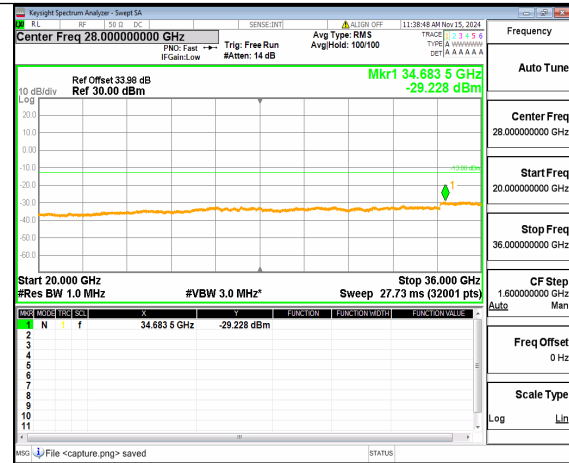

n77(3450-3550MHz) (20GHz-36GHz)
30M DFT-s-OFDM BPSK Inner_1RB_Left
Mid

n77(3450-3550MHz) (20GHz-36GHz)
30M DFT-s-OFDM BPSK
Inner_1RB_Right Mid