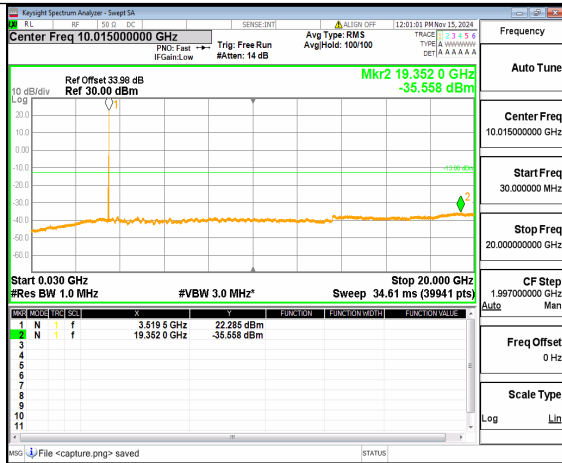

n77(3450-3550MHz) (30MHz-20GHz)
40M DFT-s-OFDM QPSK
Inner_1RB_Right Mid