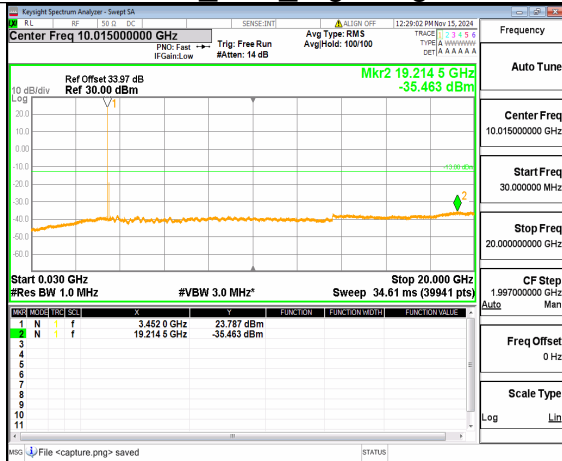

n77(3450-3550MHz) (30MHz-20GHz)
60M DFT-s-OFDM QPSK
Inner_1RB_Right High

n77(3450-3550MHz) (30MHz-20GHz)
80M DFT-s-OFDM BPSK Inner_1RB_Left
Low