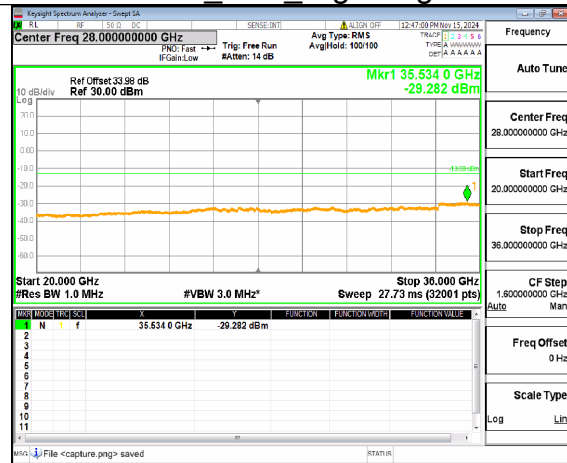

n77(3450-3550MHz) (20GHz-36GHz)
80M DFT-s-OFDM BPSK
Inner_1RB_Right High

n77(3450-3550MHz) (20GHz-36GHz)
80M DFT-s-OFDM QPSK Inner_1RB_Left
High