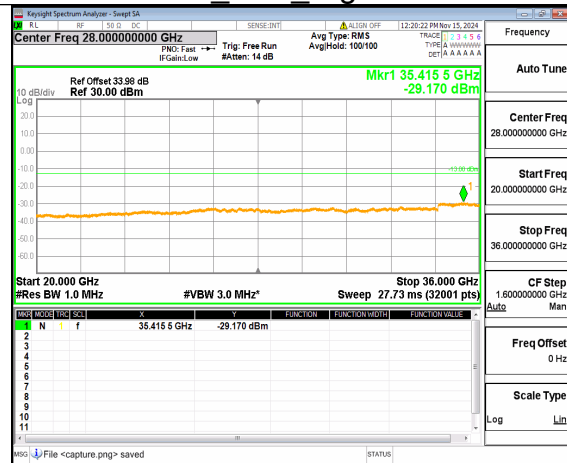

n77(3450-3550MHz) (20GHz-36GHz)
60M DFT-s-OFDM BPSK
Inner_1RB_Right Mid

n77(3450-3550MHz) (20GHz-36GHz)
60M DFT-s-OFDM QPSK Inner_1RB_Left
Mid