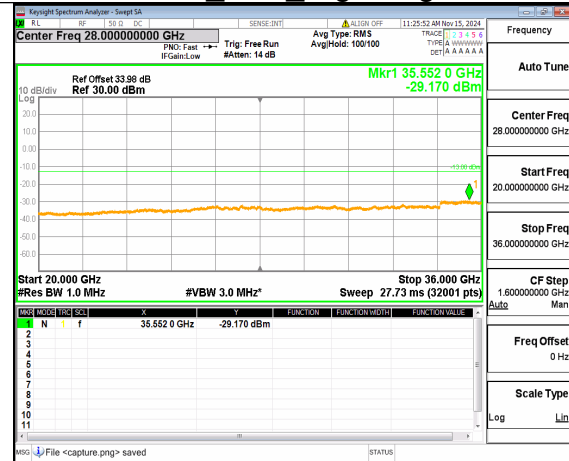

n77(3450-3550MHz) (20GHz-36GHz)
20M DFT-s-OFDM BPSK
Inner_1RB_Right High

n77(3450-3550MHz) (20GHz-36GHz)
20M DFT-s-OFDM QPSK Inner_1RB_Left
High