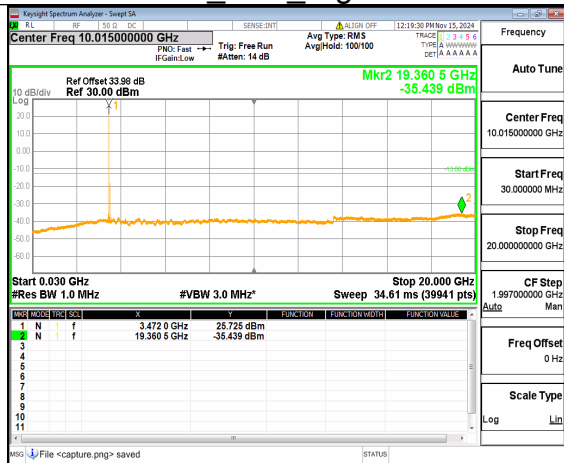

n77(3450-3550MHz) (30MHz-20GHz)
60M DFT-s-OFDM BPSK
Inner_1RB_Right Mid

n77(3450-3550MHz) (30MHz-20GHz)
60M DFT-s-OFDM QPSK
Inner_1RB_Left Mid