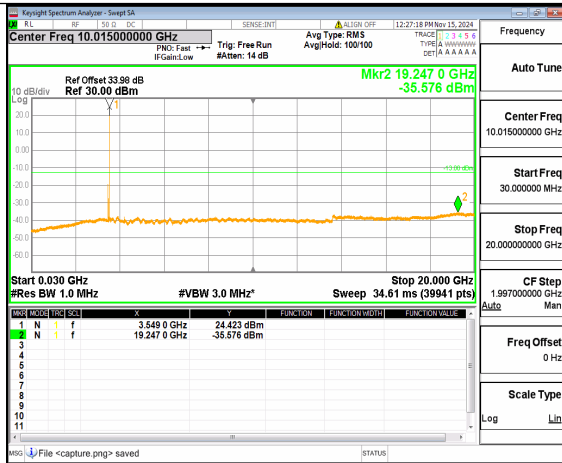

n77(3450-3550MHz) (30MHz-20GHz)
60M DFT-s-OFDM QPSK
Inner_1RB_Right High