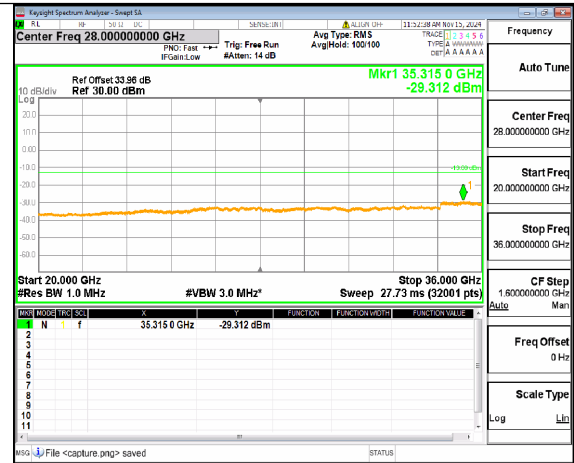

n77(3450-3550MHz) (20GHz-36GHz)
40M DFT-s-OFDM BPSK Inner_1RB_Left
Low

n77(3450-3550MHz) (20GHz-36GHz)
40M DFT-s-OFDM BPSK
Inner_1RB_Right Low