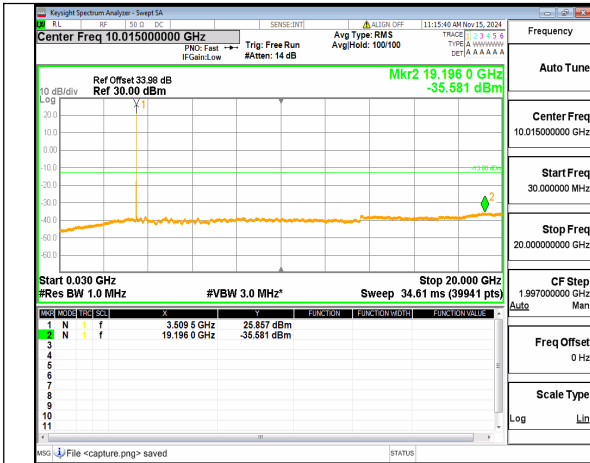

n77(3450-3550MHz) (30MHz-20GHz)
20M DFT-s-OFDM BPSK
Inner_1RB_Right Mid