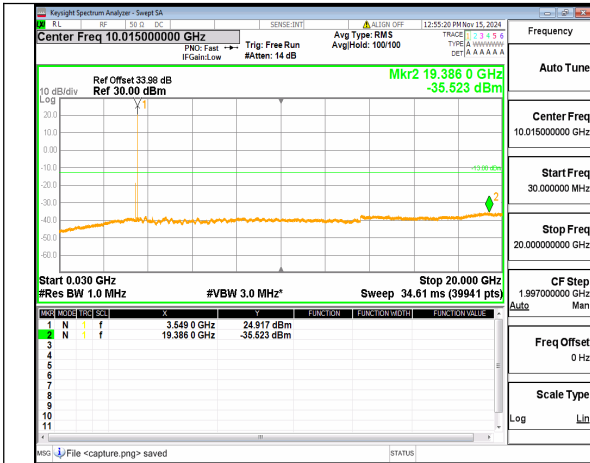

n77(3450-3550MHz) (30MHz-20GHz)
100M DFT-s-OFDM QPSK
Inner_1RB_Right Mid