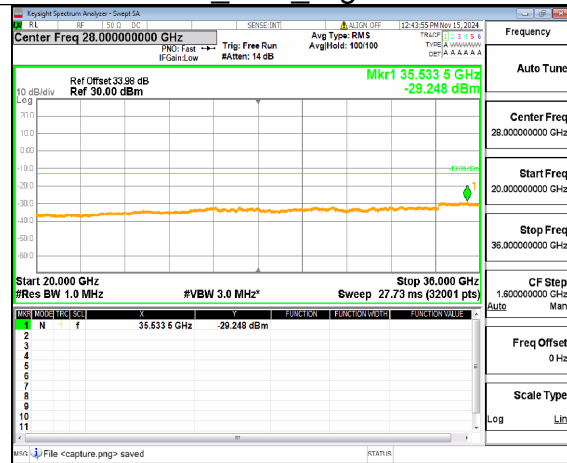

n77(3450-3550MHz) (20GHz-36GHz)
80M DFT-s-OFDM QPSK
Inner_1RB_Right Mid

n77(3450-3550MHz) (20GHz-36GHz)
80M DFT-s-OFDM BPSK Inner_1RB_Left
High