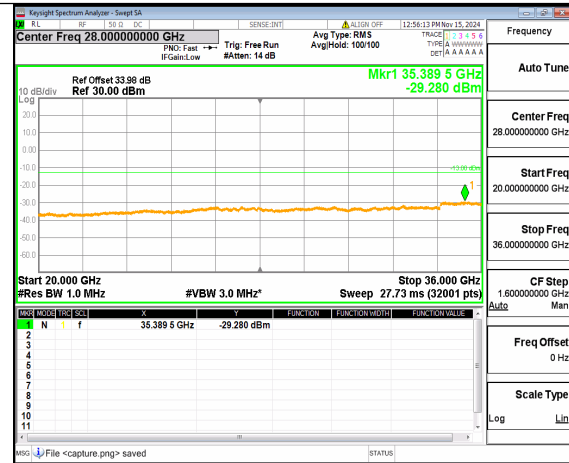

n77(3450-3550MHz) (20GHz-36GHz)
100M DFT-s-OFDM QPSK
Inner_1RB_Left Mid

n77(3450-3550MHz) (20GHz-36GHz)
100M DFT-s-OFDM QPSK
Inner_1RB_Right Mid