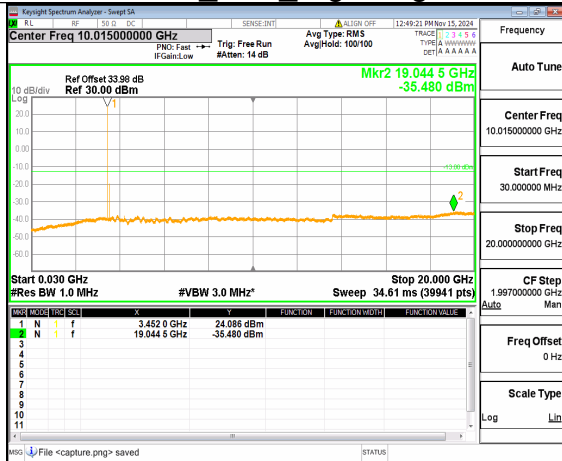

n77(3450-3550MHz) (30MHz-20GHz)
80M DFT-s-OFDM QPSK
Inner_1RB_Right High

n77(3450-3550MHz) (30MHz-20GHz)
100M DFT-s-OFDM BPSK
Inner_1RB_Left Mid