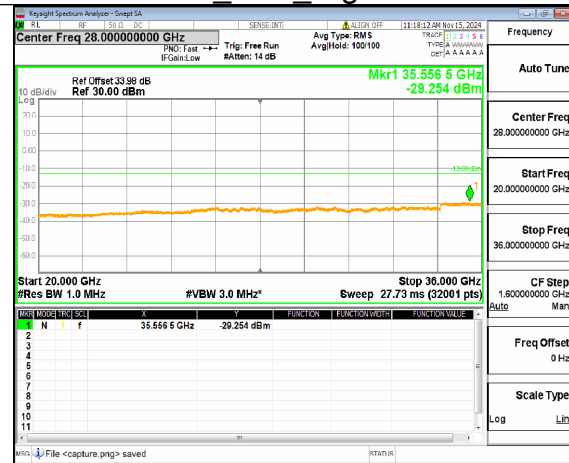

n77(3450-3550MHz) (20GHz-36GHz)
20M DFT-s-OFDM BPSK
Inner_1RB_Right Mid

n77(3450-3550MHz) (20GHz-36GHz)
20M DFT-s-OFDM QPSK Inner_1RB_Left
Mid