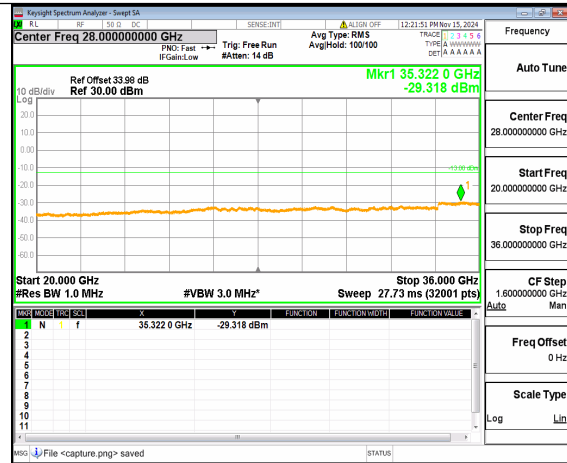

n77(3450-3550MHz) (20GHz-36GHz)
60M DFT-s-OFDM QPSK Inner_1RB_Left
Mid

n77(3450-3550MHz) (20GHz-36GHz)
60M DFT-s-OFDM QPSK
Inner_1RB_Right Mid