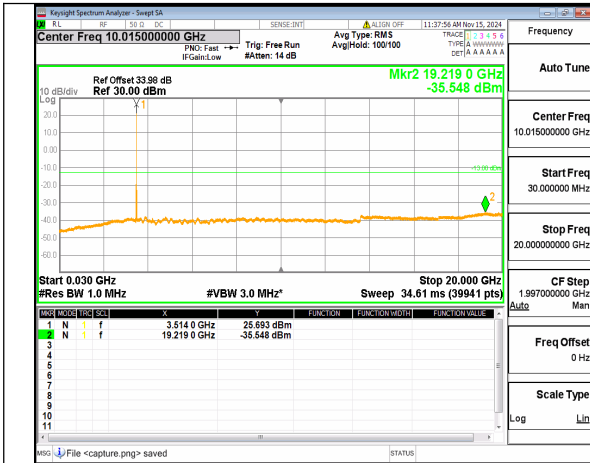

n77(3450-3550MHz) (30MHz-20GHz)
30M DFT-s-OFDM BPSK
Inner_1RB_Right Mid