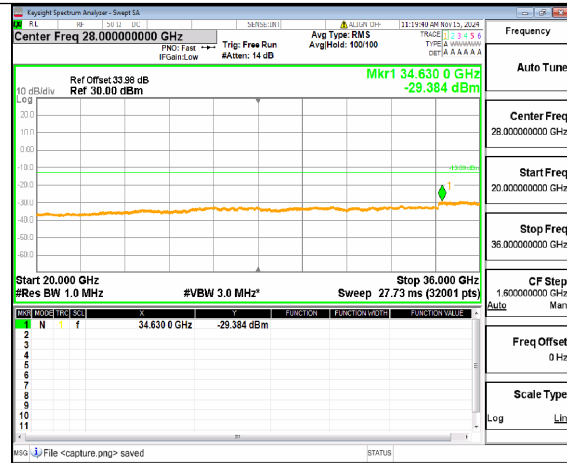

n77(3450-3550MHz) (20GHz-36GHz)
20M DFT-s-OFDM QPSK Inner_1RB_Left
Mid

n77(3450-3550MHz) (20GHz-36GHz)
20M DFT-s-OFDM QPSK
Inner_1RB_Right Mid