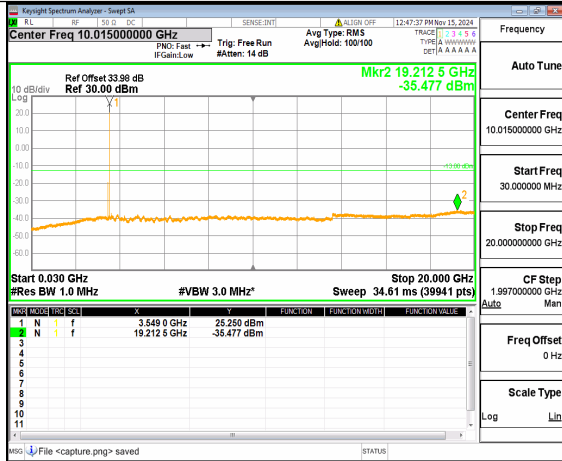

n77(3450-3550MHz) (30MHz-20GHz)
80M DFT-s-OFDM QPSK
Inner_1RB_Right High