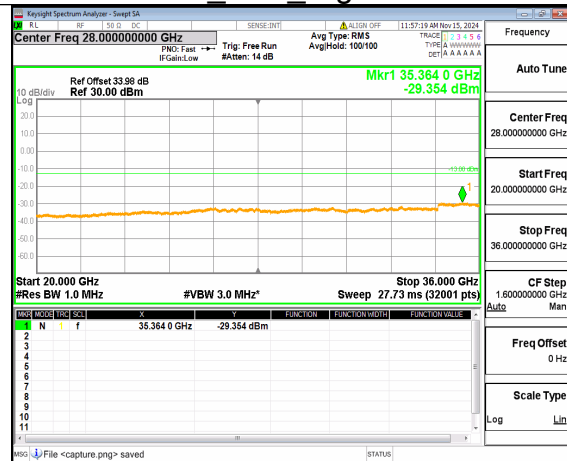

n77(3450-3550MHz) (20GHz-36GHz)
40M DFT-s-OFDM QPSK
Inner_1RB_Right Low

n77(3450-3550MHz) (20GHz-36GHz)
40M DFT-s-OFDM BPSK Inner_1RB_Left
Mid