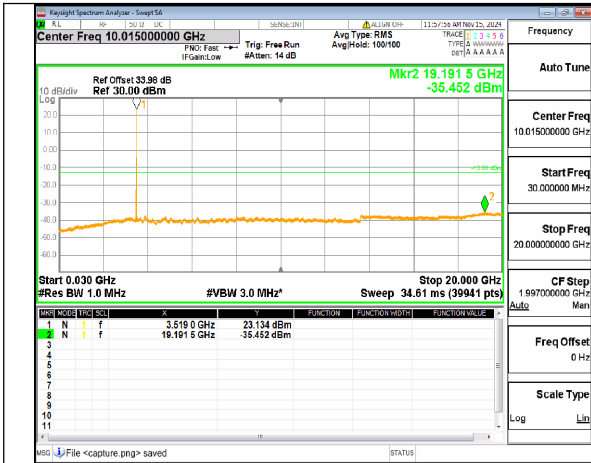

n77(3450-3550MHz) (30MHz-20GHz)
40M DFT-s-OFDM BPSK
Inner_1RB_Right Mid