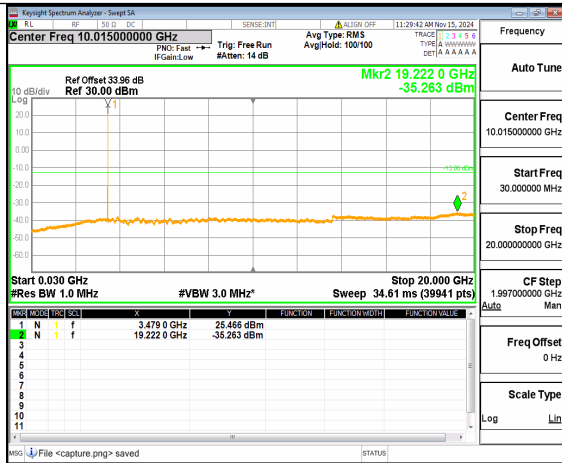

n77(3450-3550MHz) (30MHz-20GHz)
30M DFT-s-OFDM BPSK
Inner_1RB_Right Low