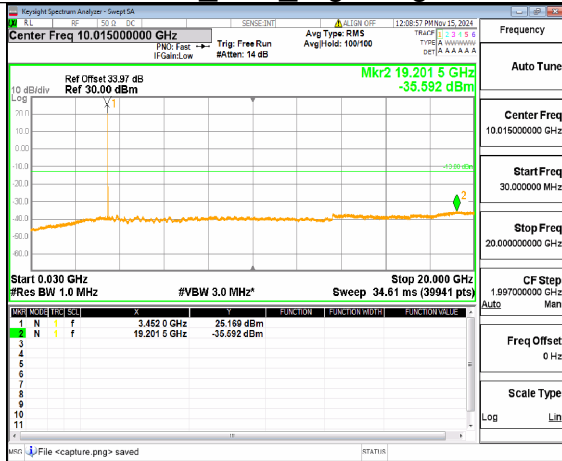

n77(3450-3550MHz) (30MHz-20GHz)
40M DFT-s-OFDM QPSK
Inner_1RB_Right High

n77(3450-3550MHz) (30MHz-20GHz)
60M DFT-s-OFDM BPSK Inner_1RB_Left
Low