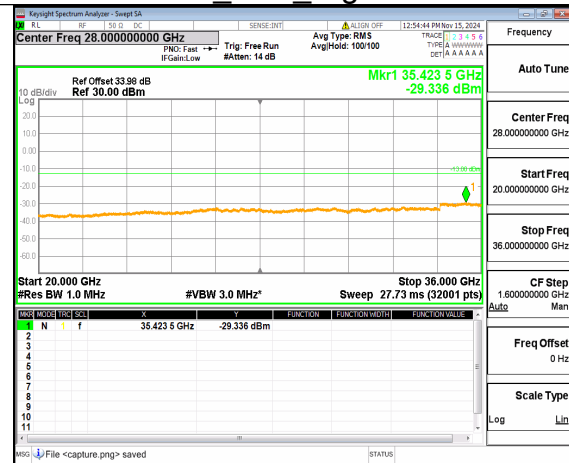

n77(3450-3550MHz) (20GHz-36GHz)
100M DFT-s-OFDM BPSK
Inner_1RB_Right Mid

n77(3450-3550MHz) (20GHz-36GHz)
100M DFT-s-OFDM QPSK
Inner_1RB_Left Mid