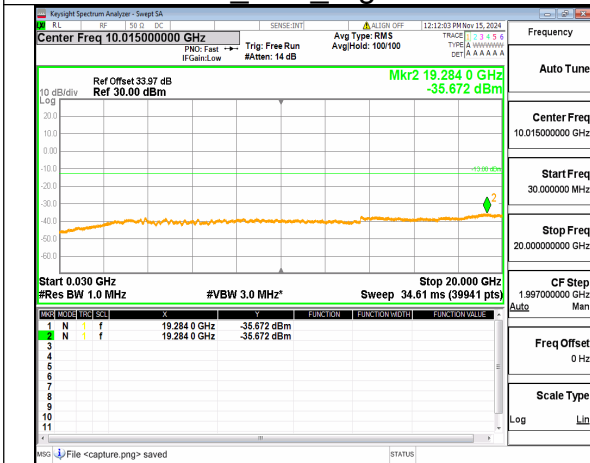

n77(3450-3550MHz) (30MHz-20GHz)
60M DFT-s-OFDM BPSK
Inner_1RB_Right Low

n77(3450-3550MHz) (30MHz-20GHz)
60M DFT-s-OFDM QPSK
Inner_1RB_Left Low