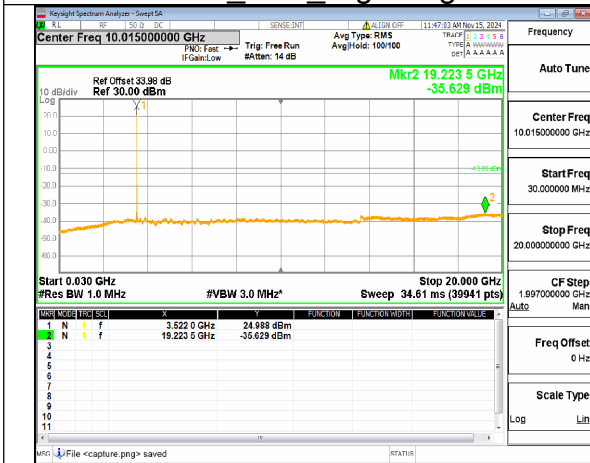

n77(3450-3550MHz) (30MHz-20GHz)
30M DFT-s-OFDM BPSK
Inner_1RB_Right High

n77(3450-3550MHz) (30MHz-20GHz)
30M DFT-s-OFDM QPSK
Inner_1RB_Left High