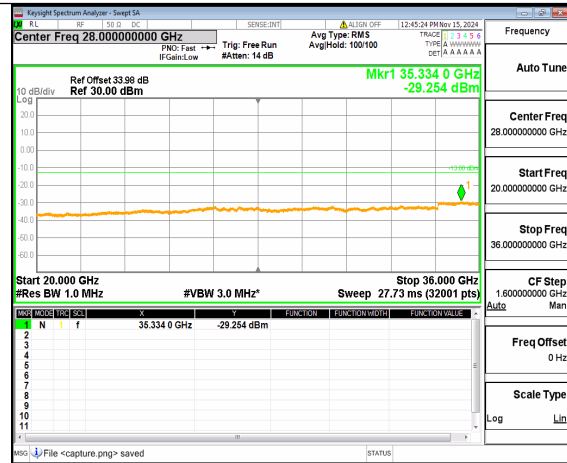

n77(3450-3550MHz) (20GHz-36GHz)
80M DFT-s-OFDM BPSK Inner_1RB_Left
High

n77(3450-3550MHz) (20GHz-36GHz)
80M DFT-s-OFDM BPSK
Inner_1RB_Right High