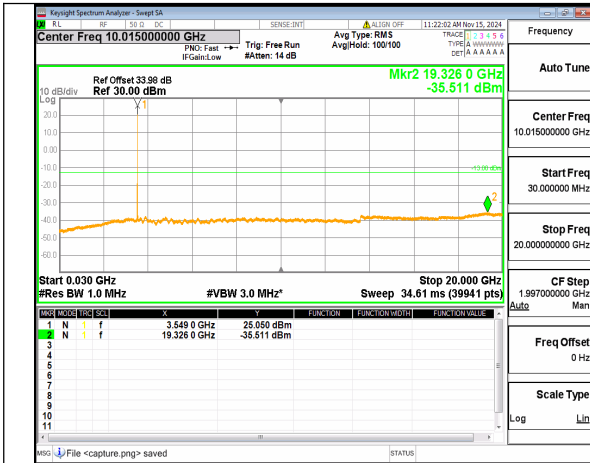

n77(3450-3550MHz) (30MHz-20GHz)
20M DFT-s-OFDM BPSK
Inner_1RB_Right High