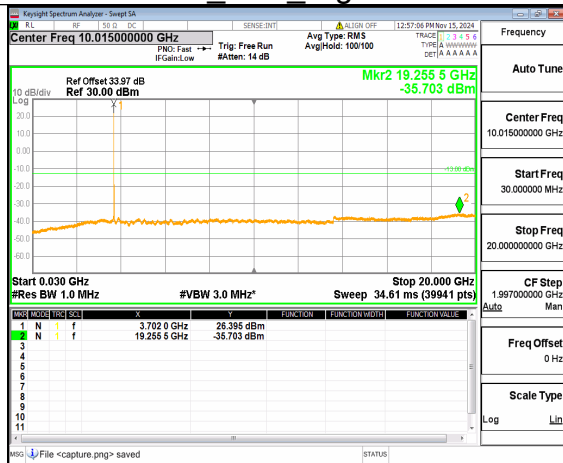

n77(3450-3550MHz) (30MHz-20GHz)
100M DFT-s-OFDM QPSK
Inner_1RB_Right Mid

n77(3700-3980MHz) (30MHz-20GHz)
20M DFT-s-OFDM BPSK Inner_1RB_Left
Low