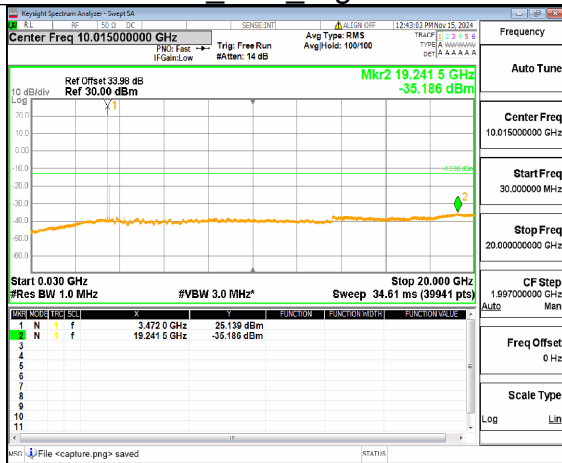

n77(3450-3550MHz) (30MHz-20GHz)
80M DFT-s-OFDM QPSK
Inner_1RB_Right Mid

n77(3450-3550MHz) (30MHz-20GHz)
80M DFT-s-OFDM BPSK Inner_1RB_Left
High