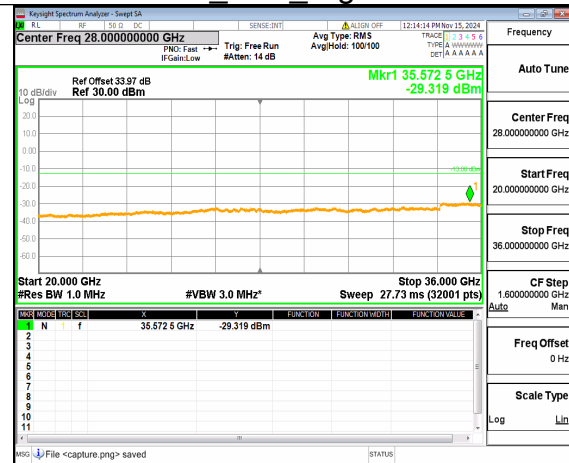

n77(3450-3550MHz) (20GHz-36GHz)
60M DFT-s-OFDM BPSK
Inner_1RB_Right Low

n77(3450-3550MHz) (20GHz-36GHz)
60M DFT-s-OFDM QPSK Inner_1RB_Left
Low