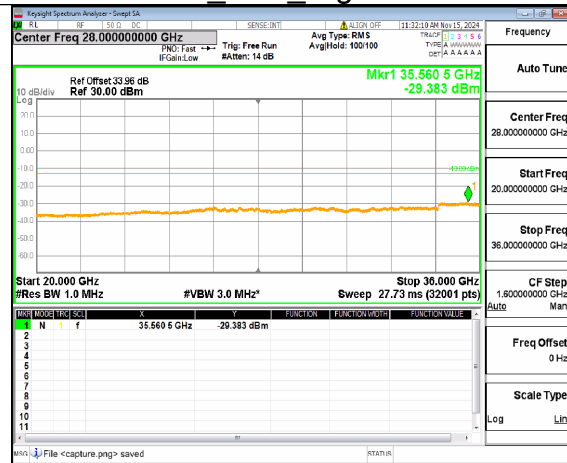

n77(3450-3550MHz) (20GHz-36GHz)
30M DFT-s-OFDM BPSK
Inner_1RB_Right Low

n77(3450-3550MHz) (20GHz-36GHz)
30M DFT-s-OFDM QPSK Inner_1RB_Left
Low