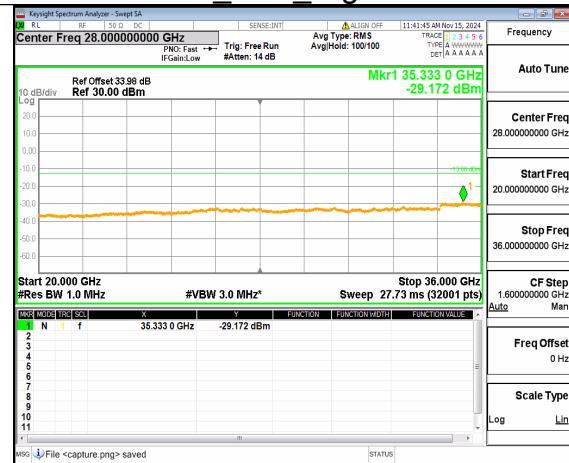

n77(3450-3550MHz) (20GHz-36GHz)
30M DFT-s-OFDM BPSK
Inner_1RB_Right Mid

n77(3450-3550MHz) (20GHz-36GHz)
30M DFT-s-OFDM QPSK Inner_1RB_Left
Mid