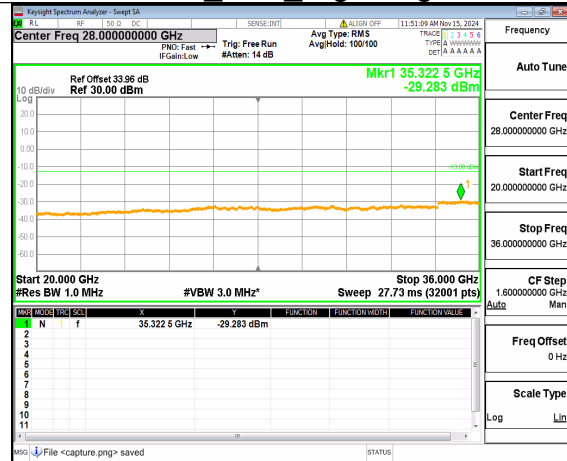

n77(3450-3550MHz) (20GHz-36GHz)
30M DFT-s-OFDM QPSK
Inner_1RB_Right High

n77(3450-3550MHz) (20GHz-36GHz)
40M DFT-s-OFDM BPSK Inner_1RB_Left
Low