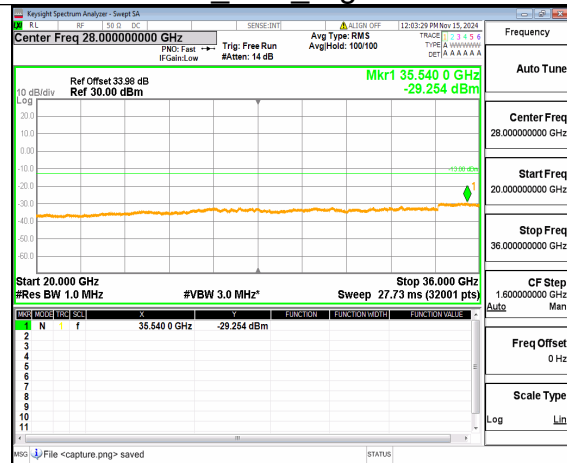

n77(3450-3550MHz) (20GHz-36GHz)
40M DFT-s-OFDM QPSK
Inner_1RB_Right Mid

n77(3450-3550MHz) (20GHz-36GHz)
40M DFT-s-OFDM BPSK Inner_1RB_Left
High