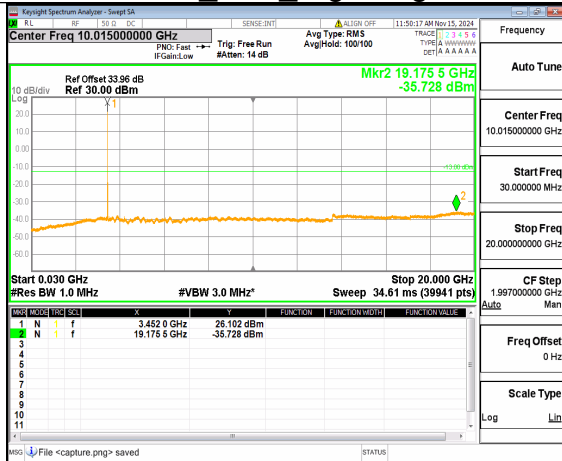

n77(3450-3550MHz) (30MHz-20GHz)
30M DFT-s-OFDM QPSK
Inner_1RB_Right High

n77(3450-3550MHz) (30MHz-20GHz)
40M DFT-s-OFDM BPSK Inner_1RB_Left
Low