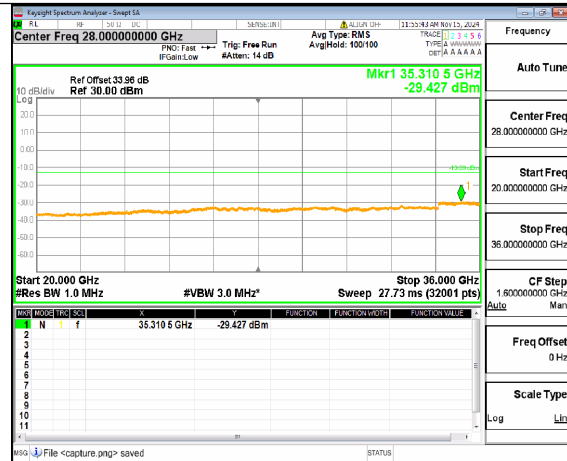

n77(3450-3550MHz) (20GHz-36GHz)
40M DFT-s-OFDM QPSK Inner_1RB_Left
Low

n77(3450-3550MHz) (20GHz-36GHz)
40M DFT-s-OFDM QPSK
Inner_1RB_Right Low