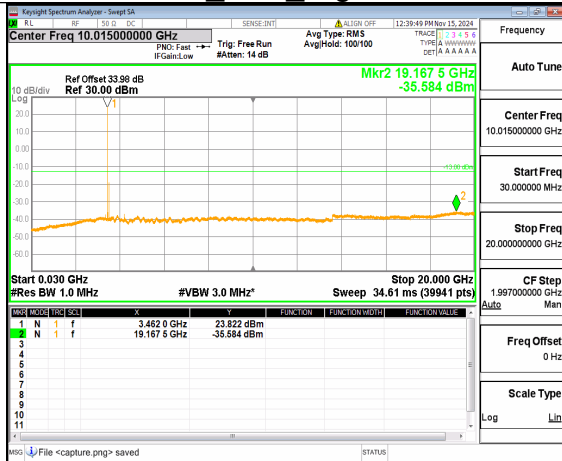

n77(3450-3550MHz) (30MHz-20GHz)
80M DFT-s-OFDM BPSK
Inner_1RB_Right Mid

n77(3450-3550MHz) (30MHz-20GHz)
80M DFT-s-OFDM QPSK
Inner_1RB_Left Mid