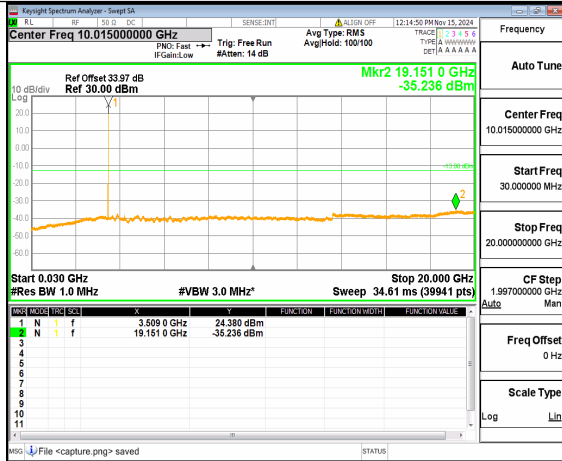

n77(3450-3550MHz) (30MHz-20GHz)
60M DFT-s-OFDM QPSK
Inner_1RB_Right Low