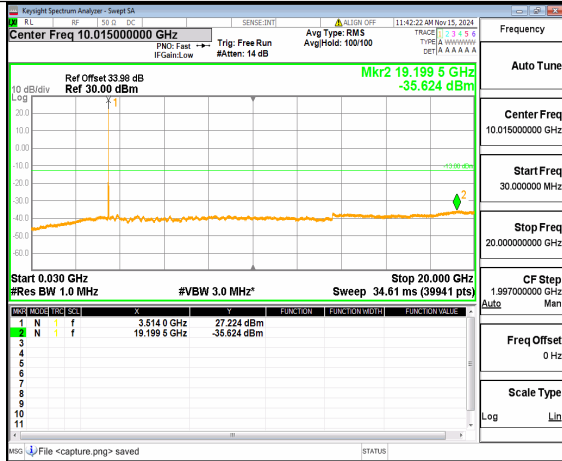

n77(3450-3550MHz) (30MHz-20GHz)
30M DFT-s-OFDM QPSK
Inner_1RB_Right Mid