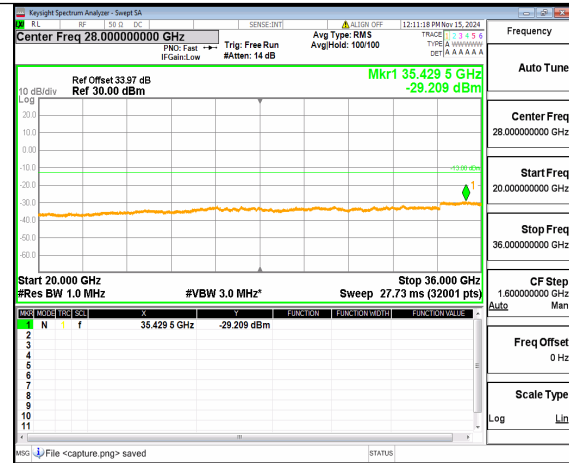

n77(3450-3550MHz) (20GHz-36GHz)
60M DFT-s-OFDM BPSK Inner_1RB_Left
Low

n77(3450-3550MHz) (20GHz-36GHz)
60M DFT-s-OFDM BPSK
Inner_1RB_Right Low