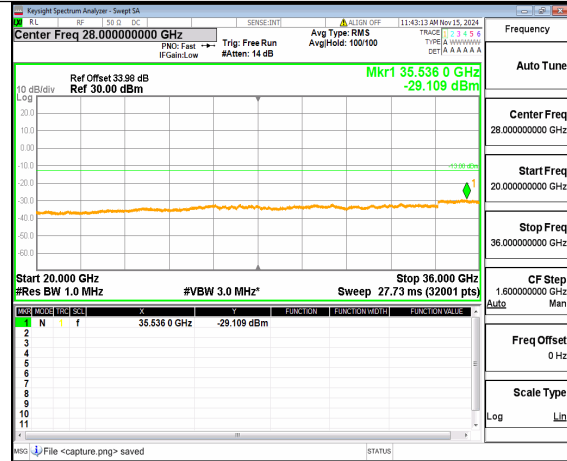

n77(3450-3550MHz) (20GHz-36GHz)
30M DFT-s-OFDM QPSK Inner_1RB_Left
Mid

n77(3450-3550MHz) (20GHz-36GHz)
30M DFT-s-OFDM QPSK
Inner_1RB_Right Mid