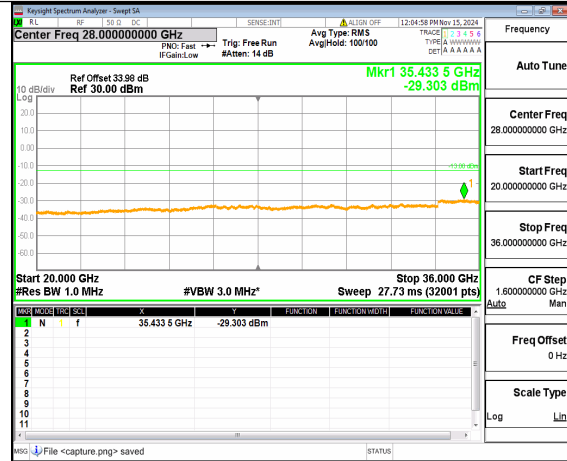

n77(3450-3550MHz) (20GHz-36GHz)
40M DFT-s-OFDM BPSK Inner_1RB_Left
High

n77(3450-3550MHz) (20GHz-36GHz)
40M DFT-s-OFDM BPSK
Inner_1RB_Right High