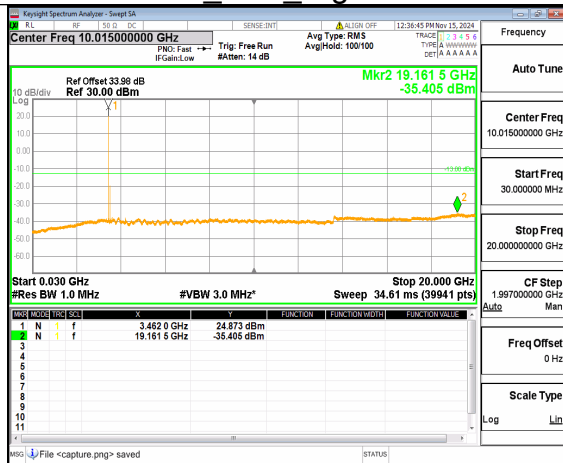

n77(3450-3550MHz) (30MHz-20GHz)
80M DFT-s-OFDM QPSK
Inner_1RB_Right Low

n77(3450-3550MHz) (30MHz-20GHz)
80M DFT-s-OFDM BPSK Inner_1RB_Left
Mid