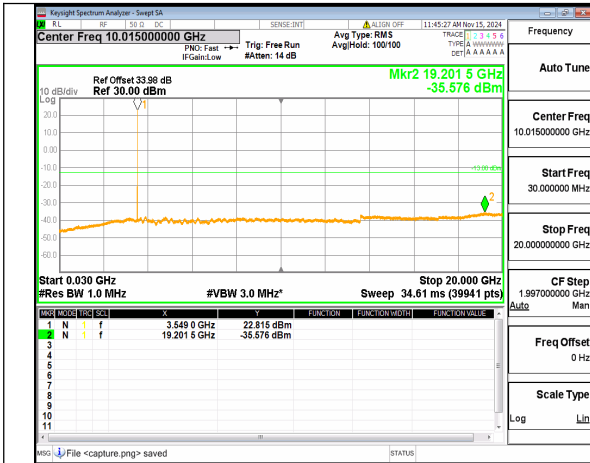

n77(3450-3550MHz) (30MHz-20GHz)
30M DFT-s-OFDM BPSK
Inner_1RB_Right High