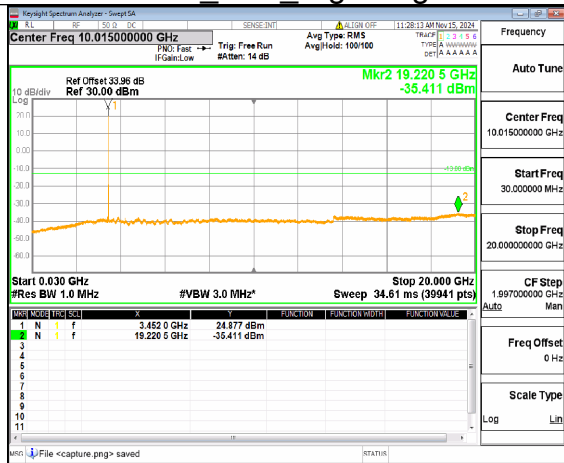

n77(3450-3550MHz) (30MHz-20GHz)
20M DFT-s-OFDM QPSK
Inner_1RB_Right High

n77(3450-3550MHz) (30MHz-20GHz)
30M DFT-s-OFDM BPSK Inner_1RB_Left
Low