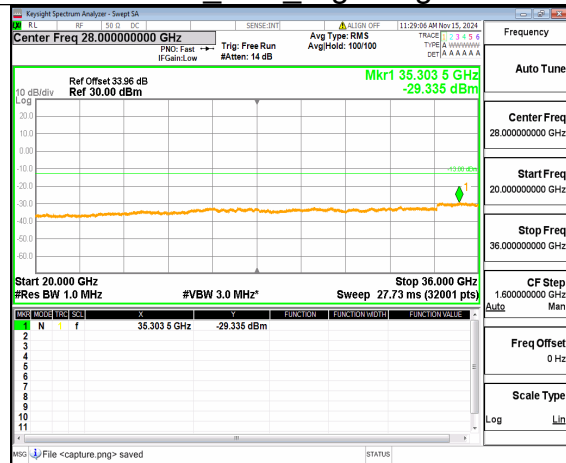

n77(3450-3550MHz) (20GHz-36GHz)
20M DFT-s-OFDM QPSK
Inner_1RB_Right High

n77(3450-3550MHz) (20GHz-36GHz)
30M DFT-s-OFDM BPSK Inner_1RB_Left
Low