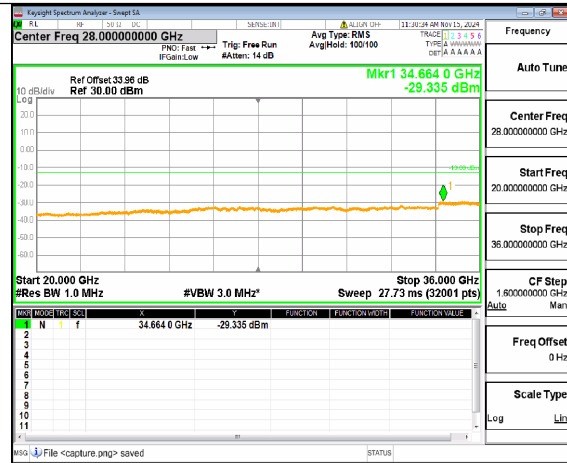

n77(3450-3550MHz) (20GHz-36GHz)
30M DFT-s-OFDM BPSK Inner_1RB_Left
Low

n77(3450-3550MHz) (20GHz-36GHz)
30M DFT-s-OFDM BPSK
Inner_1RB_Right Low