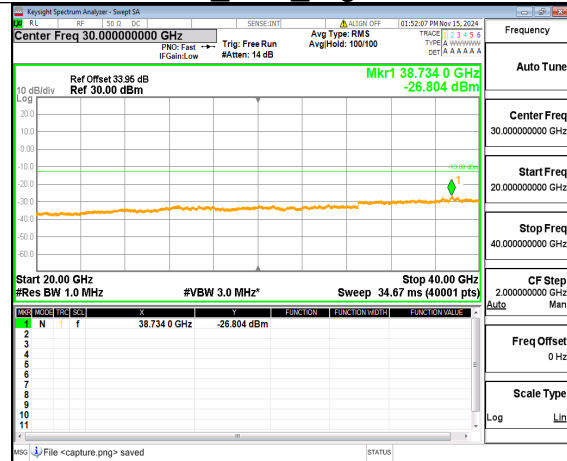

n77(3700-3980MHz) (20GHz-40GHz)
40M DFT-s-OFDM QPSK
Inner_1RB_Right Mid

n77(3700-3980MHz) (20GHz-40GHz)
40M DFT-s-OFDM BPSK Inner_1RB_Left
High