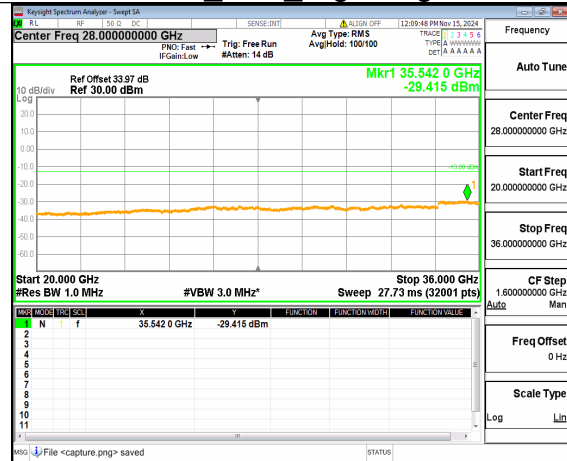

n77(3450-3550MHz) (20GHz-36GHz)
40M DFT-s-OFDM QPSK
Inner_1RB_Right High

n77(3450-3550MHz) (20GHz-36GHz)
60M DFT-s-OFDM BPSK Inner_1RB_Left
Low