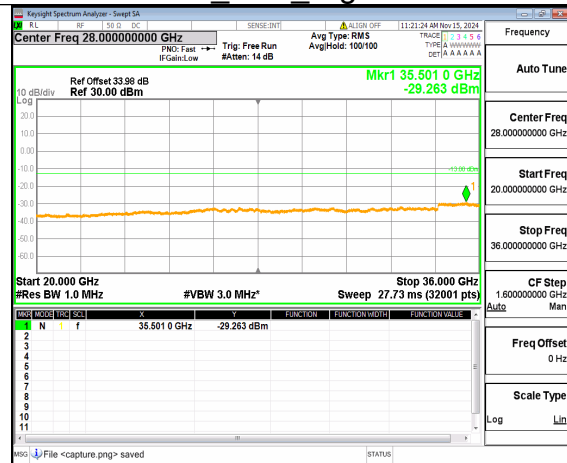

n77(3450-3550MHz) (20GHz-36GHz)
20M DFT-s-OFDM QPSK
Inner_1RB_Right Mid

n77(3450-3550MHz) (20GHz-36GHz)
20M DFT-s-OFDM BPSK Inner_1RB_Left
High