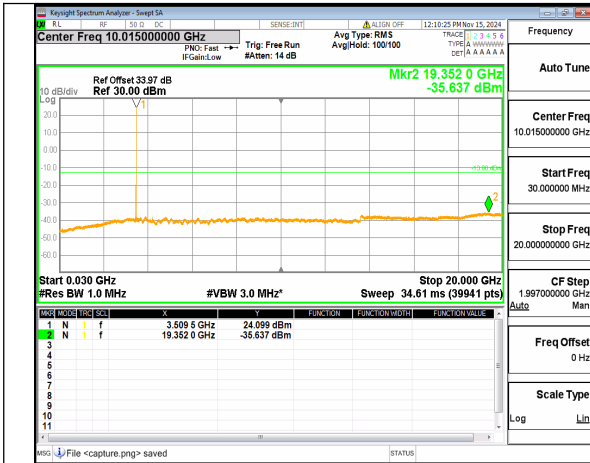

n77(3450-3550MHz) (30MHz-20GHz)
60M DFT-s-OFDM BPSK
Inner_1RB_Right Low