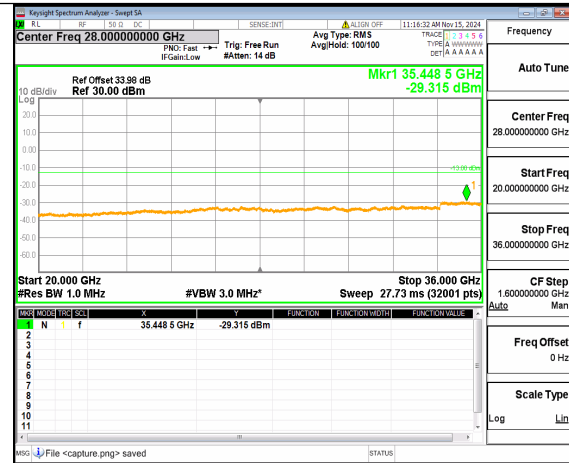

n77(3450-3550MHz) (20GHz-36GHz)
20M DFT-s-OFDM BPSK Inner_1RB_Left
Mid

n77(3450-3550MHz) (20GHz-36GHz)
20M DFT-s-OFDM BPSK
Inner_1RB_Right Mid