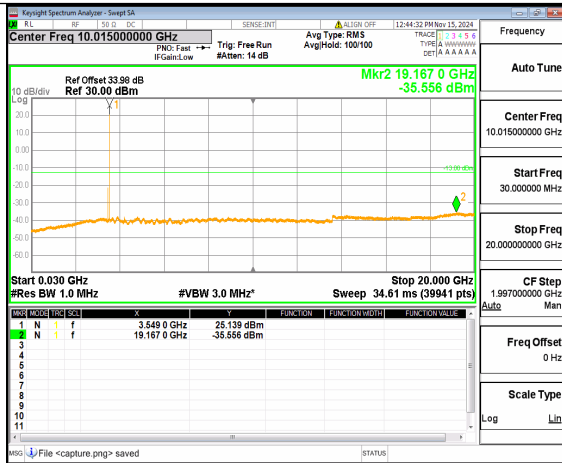

n77(3450-3550MHz) (30MHz-20GHz)
80M DFT-s-OFDM BPSK
Inner_1RB_Right High