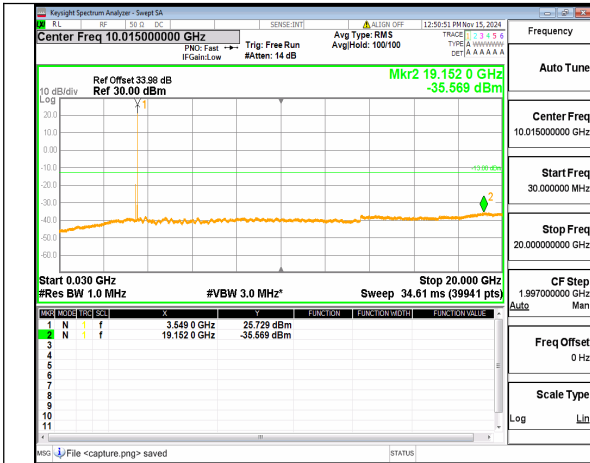

n77(3450-3550MHz) (30MHz-20GHz)
100M DFT-s-OFDM BPSK
Inner_1RB_Right Mid