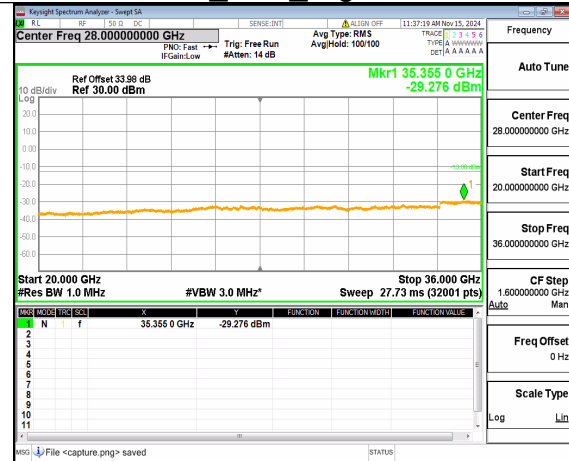

n77(3450-3550MHz) (20GHz-36GHz)
30M DFT-s-OFDM QPSK
Inner_1RB_Right Low

n77(3450-3550MHz) (20GHz-36GHz)
30M DFT-s-OFDM BPSK Inner_1RB_Left
Mid