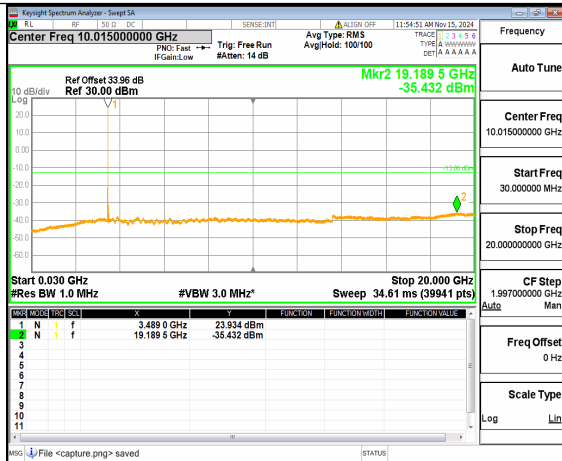

n77(3450-3550MHz) (30MHz-20GHz)
40M DFT-s-OFDM QPSK
Inner_1RB_Right Low