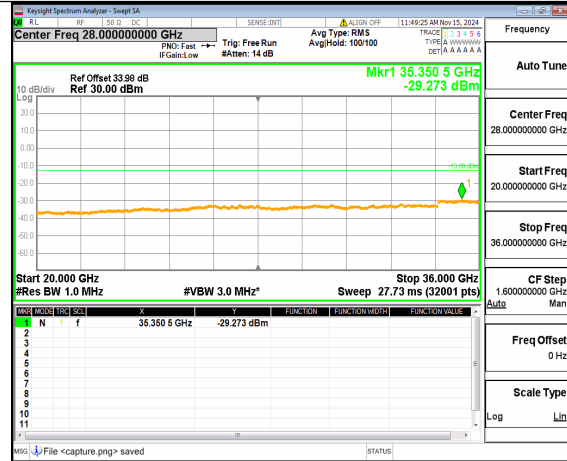

n77(3450-3550MHz) (20GHz-36GHz)
30M DFT-s-OFDM QPSK Inner_1RB_Left
High

n77(3450-3550MHz) (20GHz-36GHz)
30M DFT-s-OFDM QPSK
Inner_1RB_Right High