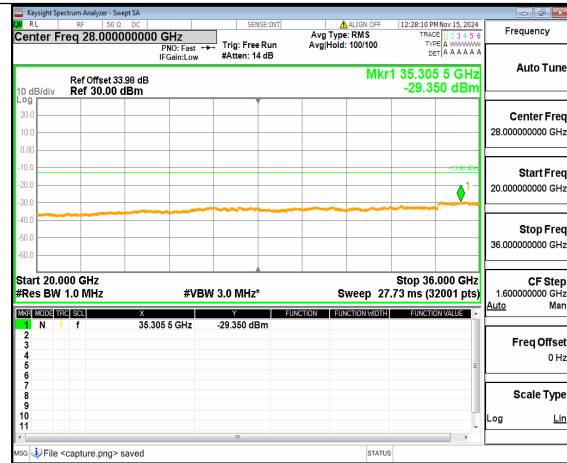

n77(3450-3550MHz) (20GHz-36GHz)
60M DFT-s-OFDM QPSK Inner_1RB_Left
High

n77(3450-3550MHz) (20GHz-36GHz)
60M DFT-s-OFDM QPSK
Inner_1RB_Right High