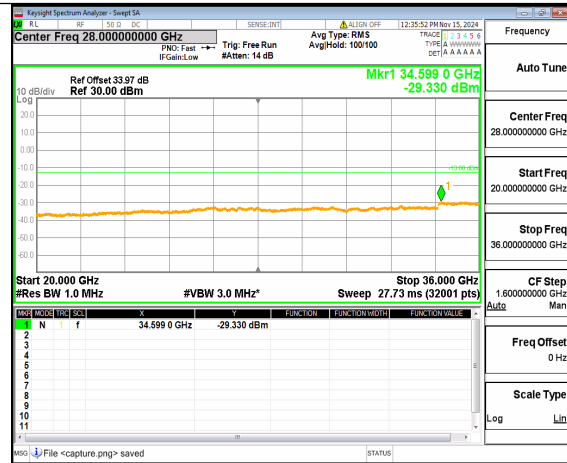

n77(3450-3550MHz) (20GHz-36GHz)
80M DFT-s-OFDM QPSK Inner_1RB_Left
Low

n77(3450-3550MHz) (20GHz-36GHz)
80M DFT-s-OFDM QPSK
Inner_1RB_Right Low