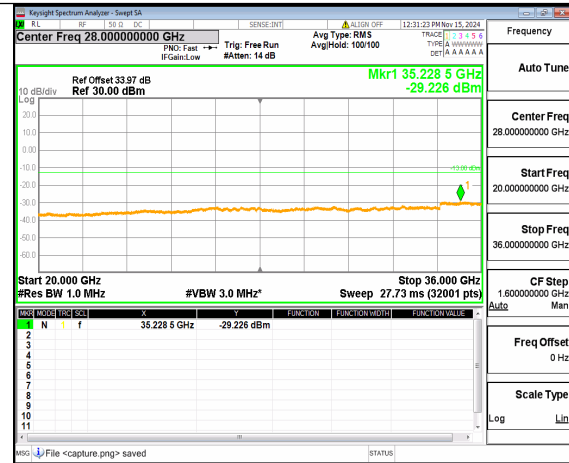

n77(3450-3550MHz) (20GHz-36GHz)
80M DFT-s-OFDM BPSK Inner_1RB_Left
Low

n77(3450-3550MHz) (20GHz-36GHz)
80M DFT-s-OFDM BPSK
Inner_1RB_Right Low