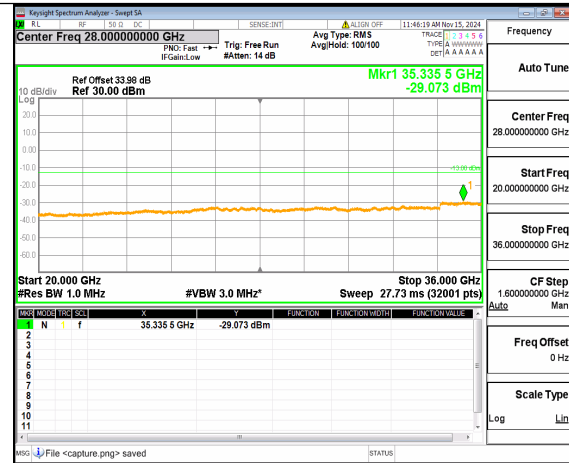

n77(3450-3550MHz) (20GHz-36GHz)
30M DFT-s-OFDM BPSK Inner_1RB_Left
High

n77(3450-3550MHz) (20GHz-36GHz)
30M DFT-s-OFDM BPSK
Inner_1RB_Right High