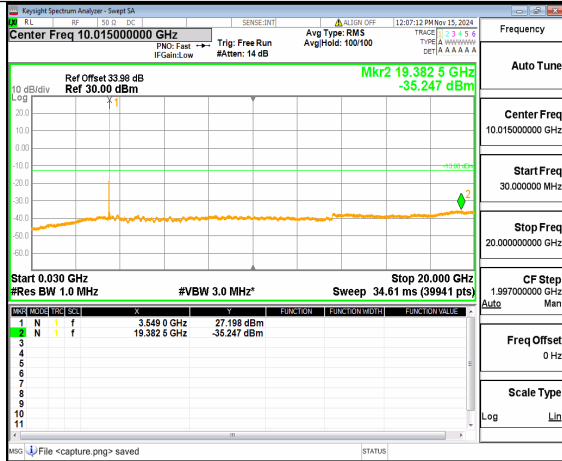

n77(3450-3550MHz) (30MHz-20GHz)
40M DFT-s-OFDM QPSK
Inner_1RB_Right High