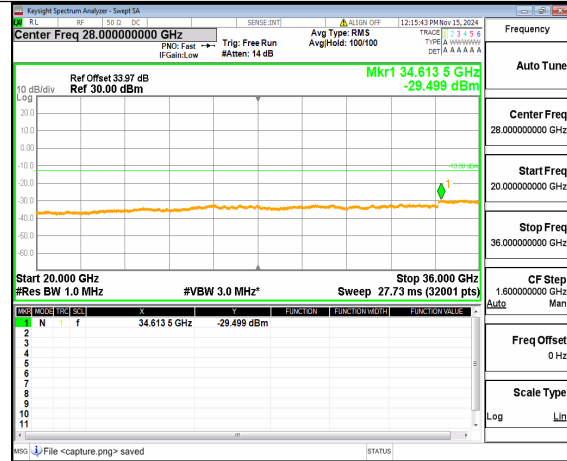

n77(3450-3550MHz) (20GHz-36GHz)
60M DFT-s-OFDM QPSK Inner_1RB_Left
Low

n77(3450-3550MHz) (20GHz-36GHz)
60M DFT-s-OFDM QPSK
Inner_1RB_Right Low