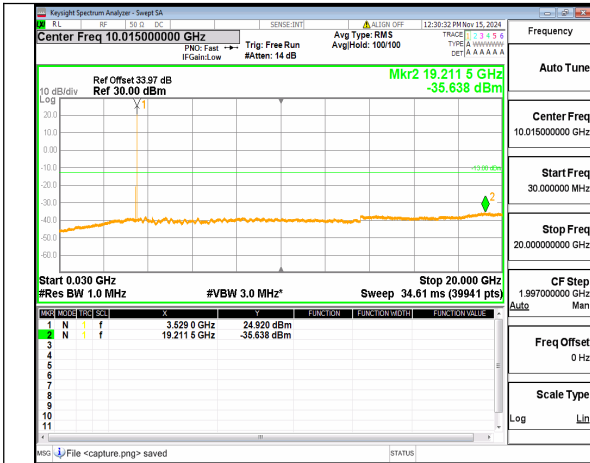

n77(3450-3550MHz) (30MHz-20GHz)
80M DFT-s-OFDM BPSK
Inner_1RB_Right Low