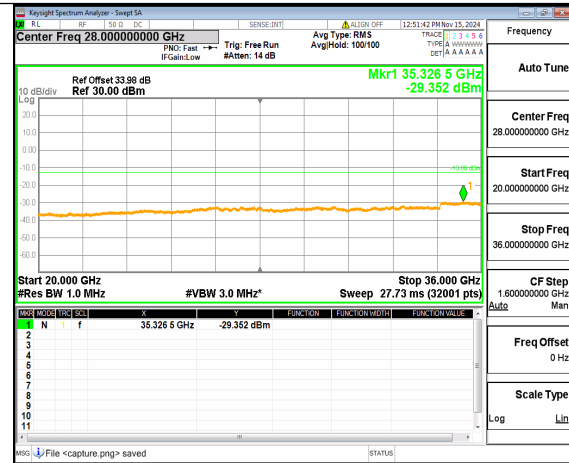

n77(3450-3550MHz) (20GHz-36GHz)
100M DFT-s-OFDM BPSK
Inner_1RB_Left Mid

n77(3450-3550MHz) (20GHz-36GHz)
100M DFT-s-OFDM BPSK
Inner_1RB_Right Mid