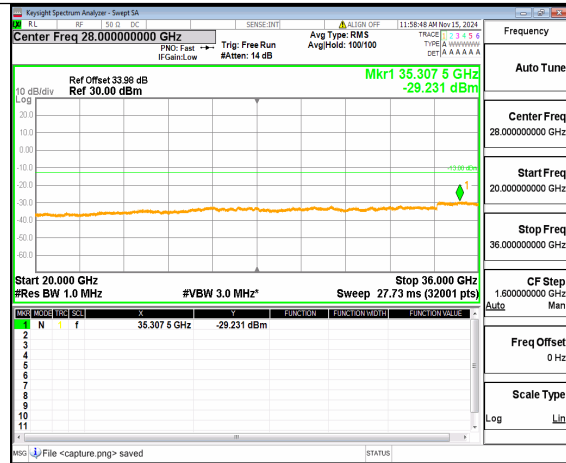

n77(3450-3550MHz) (20GHz-36GHz)
40M DFT-s-OFDM BPSK Inner_1RB_Left
Mid

n77(3450-3550MHz) (20GHz-36GHz)
40M DFT-s-OFDM BPSK
Inner_1RB_Right Mid