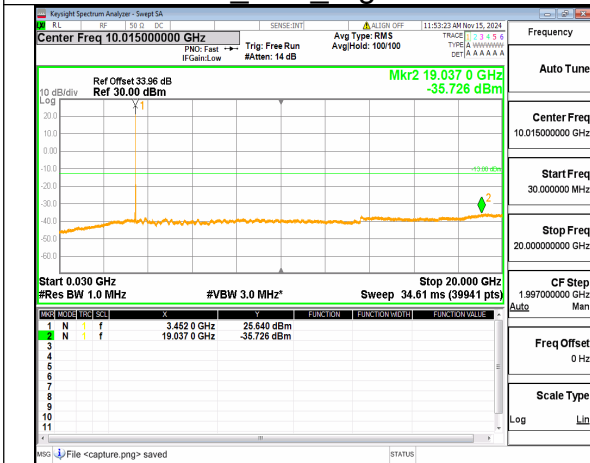

n77(3450-3550MHz) (30MHz-20GHz)
40M DFT-s-OFDM BPSK
Inner_1RB_Right Low

n77(3450-3550MHz) (30MHz-20GHz)
40M DFT-s-OFDM QPSK
Inner_1RB_Left Low