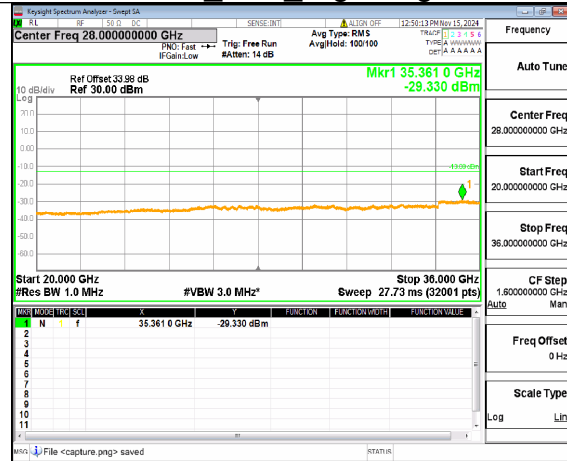

n77(3450-3550MHz) (20GHz-36GHz)
80M DFT-s-OFDM QPSK
Inner_1RB_Right High

n77(3450-3550MHz) (20GHz-36GHz)
100M DFT-s-OFDM BPSK
Inner_1RB_Left Mid