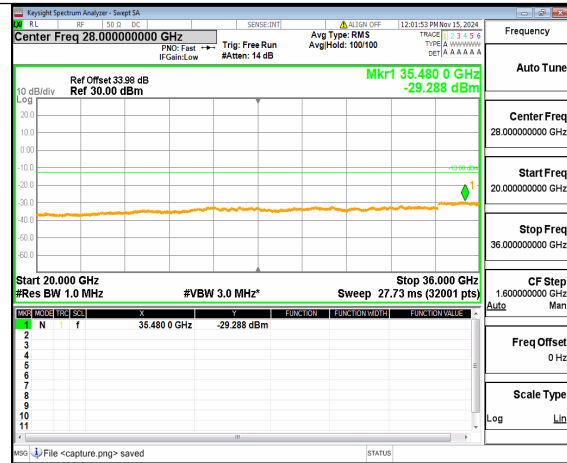

n77(3450-3550MHz) (20GHz-36GHz)
40M DFT-s-OFDM QPSK Inner_1RB_Left
Mid

n77(3450-3550MHz) (20GHz-36GHz)
40M DFT-s-OFDM QPSK
Inner_1RB_Right Mid