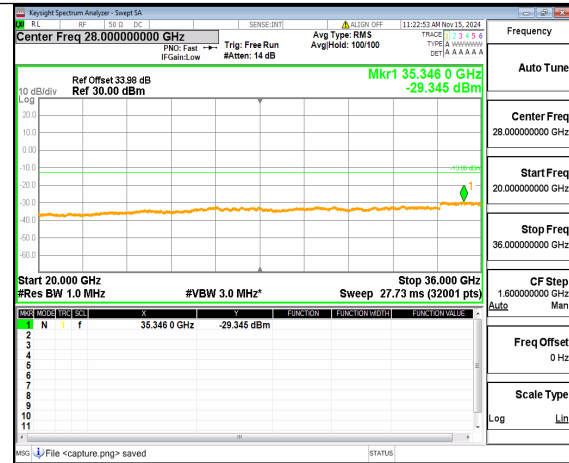

n77(3450-3550MHz) (20GHz-36GHz)
20M DFT-s-OFDM BPSK Inner_1RB_Left
High

n77(3450-3550MHz) (20GHz-36GHz)
20M DFT-s-OFDM BPSK
Inner_1RB_Right High