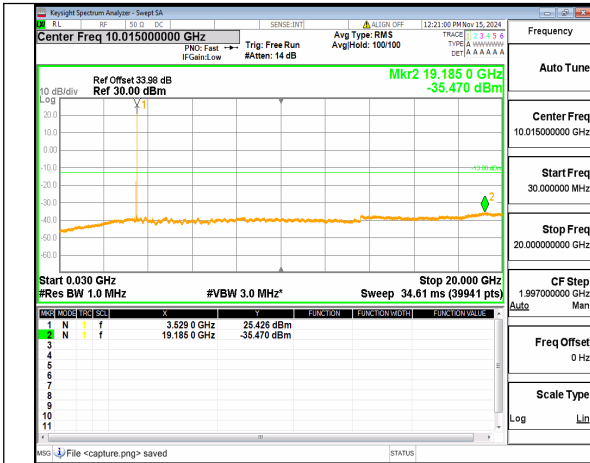

n77(3450-3550MHz) (30MHz-20GHz)
60M DFT-s-OFDM QPSK
Inner_1RB_Right Mid