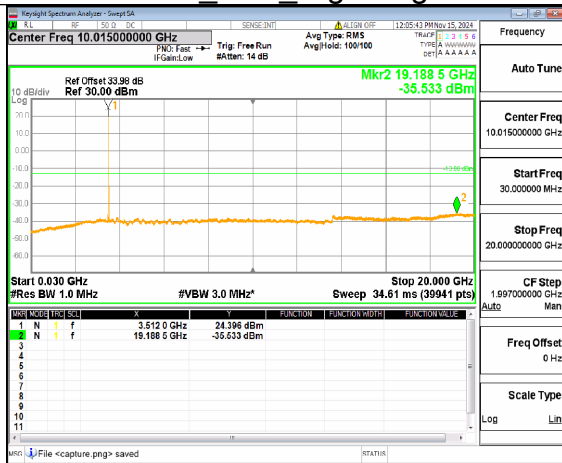

n77(3450-3550MHz) (30MHz-20GHz)
40M DFT-s-OFDM BPSK
Inner_1RB_Right High

n77(3450-3550MHz) (30MHz-20GHz)
40M DFT-s-OFDM QPSK
Inner_1RB_Left High