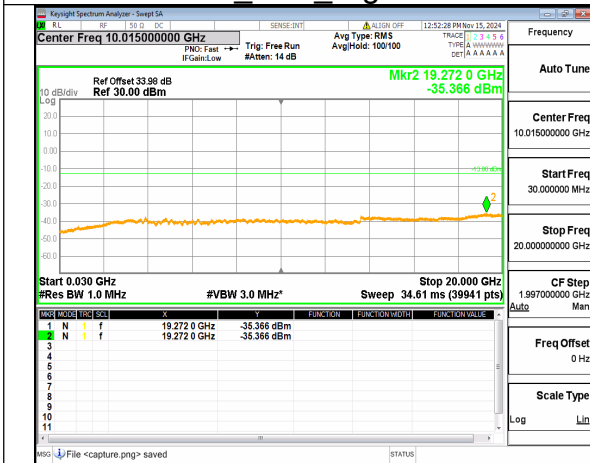

n77(3450-3550MHz) (30MHz-20GHz)
100M DFT-s-OFDM BPSK
Inner_1RB_Right Mid

n77(3450-3550MHz) (30MHz-20GHz)
100M DFT-s-OFDM QPSK
Inner_1RB_Left Mid