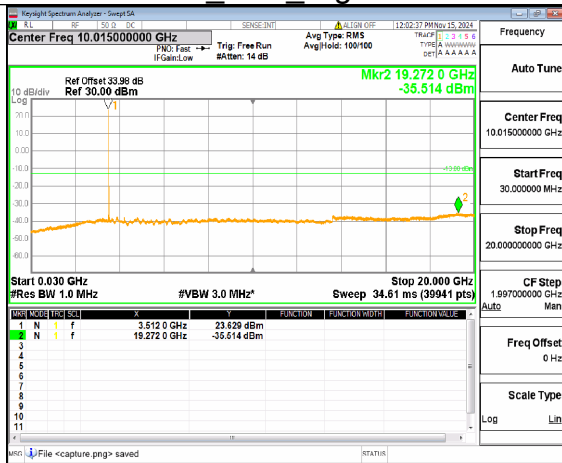

n77(3450-3550MHz) (30MHz-20GHz)
40M DFT-s-OFDM QPSK
Inner_1RB_Right Mid

n77(3450-3550MHz) (30MHz-20GHz)
40M DFT-s-OFDM BPSK Inner_1RB_Left
High