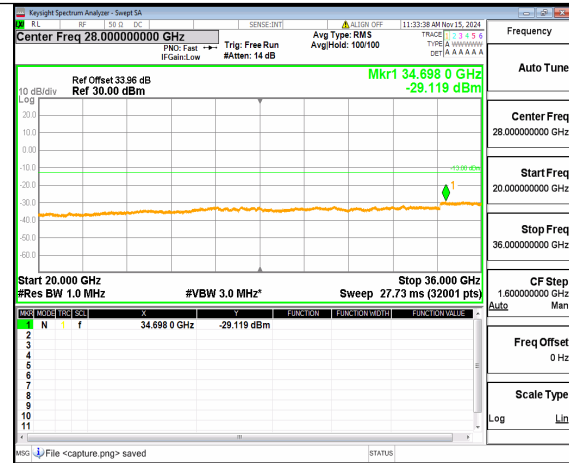

n77(3450-3550MHz) (20GHz-36GHz)
30M DFT-s-OFDM QPSK Inner_1RB_Left
Low

n77(3450-3550MHz) (20GHz-36GHz)
30M DFT-s-OFDM QPSK
Inner_1RB_Right Low