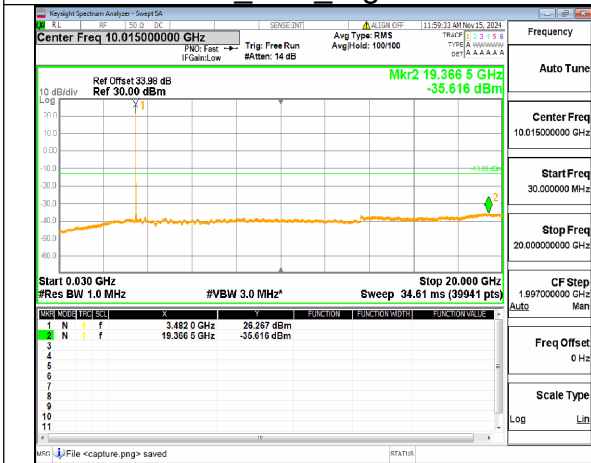

n77(3450-3550MHz) (30MHz-20GHz)
40M DFT-s-OFDM BPSK
Inner_1RB_Right Mid

n77(3450-3550MHz) (30MHz-20GHz)
40M DFT-s-OFDM QPSK
Inner_1RB_Left Mid