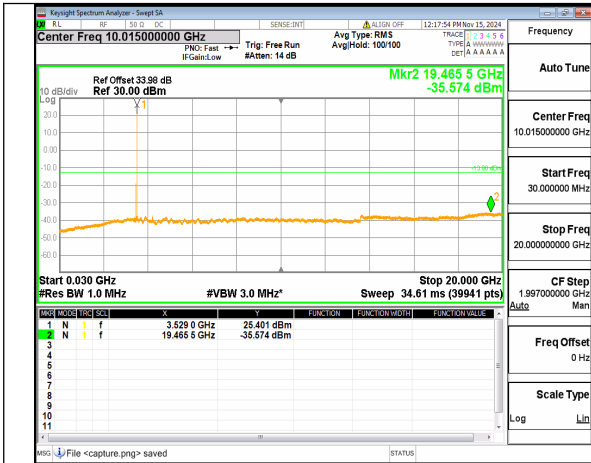

n77(3450-3550MHz) (30MHz-20GHz)
60M DFT-s-OFDM BPSK
Inner_1RB_Right Mid