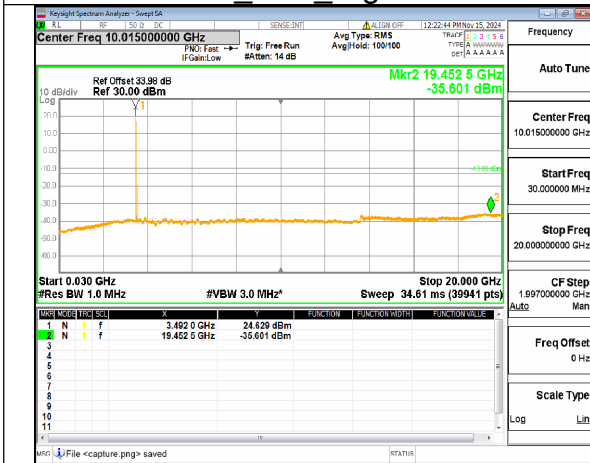

n77(3450-3550MHz) (30MHz-20GHz)
60M DFT-s-OFDM QPSK
Inner_1RB_Right Mid

n77(3450-3550MHz) (30MHz-20GHz)
60M DFT-s-OFDM BPSK Inner_1RB_Left
High