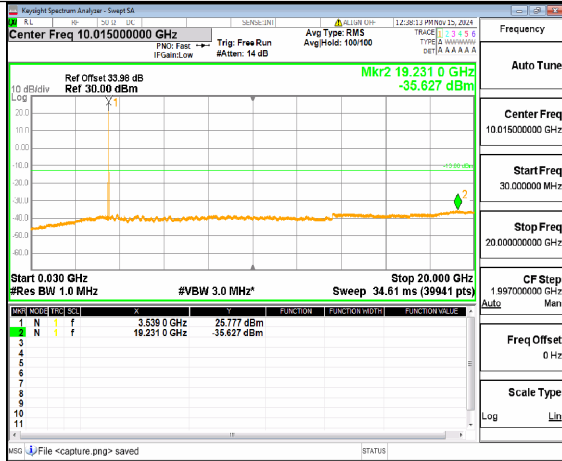

n77(3450-3550MHz) (30MHz-20GHz)
80M DFT-s-OFDM BPSK
Inner_1RB_Right Mid