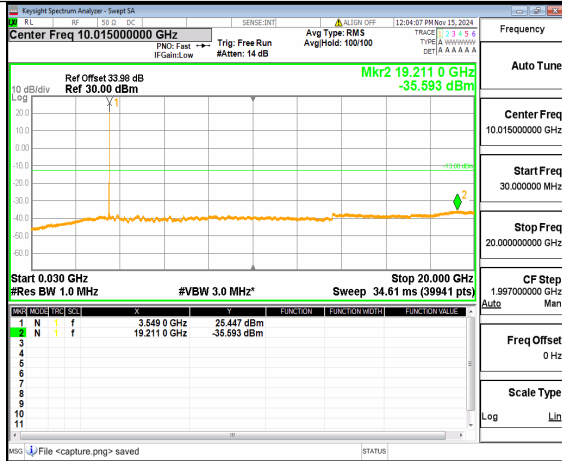

n77(3450-3550MHz) (30MHz-20GHz)
40M DFT-s-OFDM BPSK
Inner_1RB_Right High