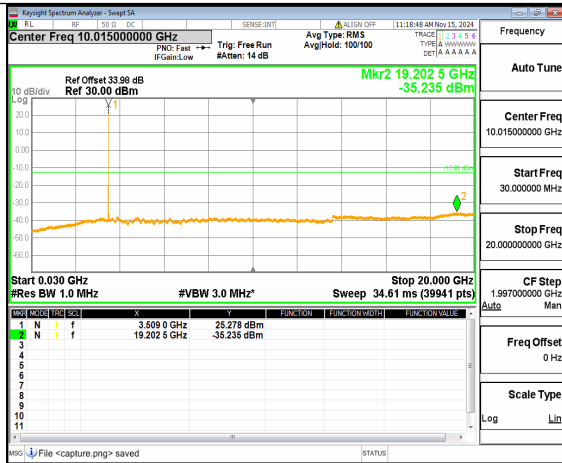

n77(3450-3550MHz) (30MHz-20GHz)
20M DFT-s-OFDM QPSK
Inner_1RB_Right Mid