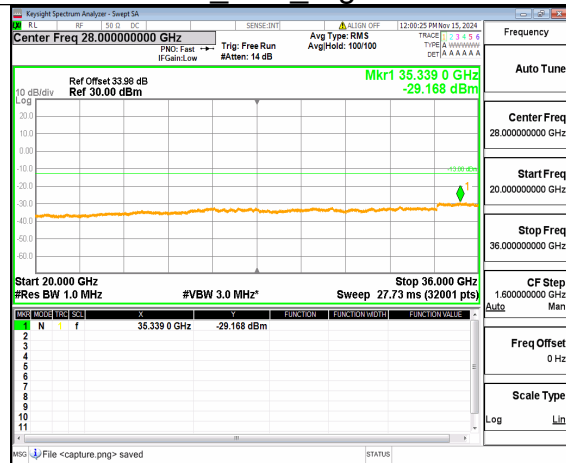

n77(3450-3550MHz) (20GHz-36GHz)
40M DFT-s-OFDM BPSK
Inner_1RB_Right Mid

n77(3450-3550MHz) (20GHz-36GHz)
40M DFT-s-OFDM QPSK Inner_1RB_Left
Mid