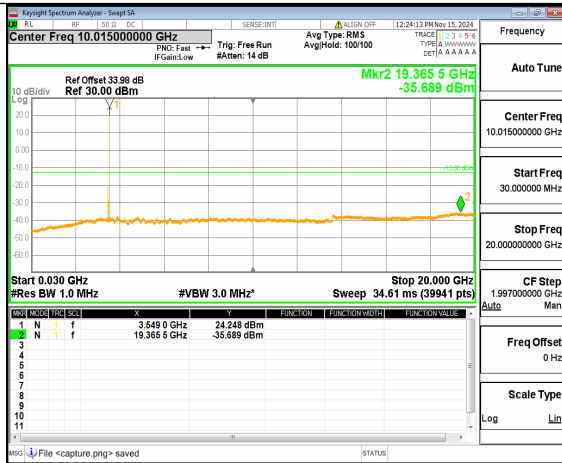

n77(3450-3550MHz) (30MHz-20GHz)
60M DFT-s-OFDM BPSK
Inner_1RB_Right High