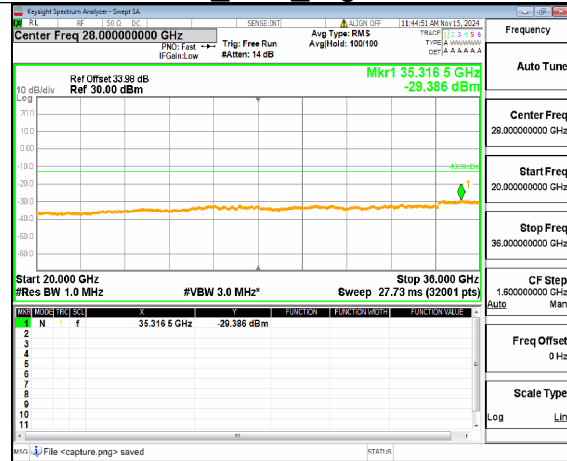

n77(3450-3550MHz) (20GHz-36GHz)
30M DFT-s-OFDM QPSK
Inner_1RB_Right Mid

n77(3450-3550MHz) (20GHz-36GHz)
30M DFT-s-OFDM BPSK Inner_1RB_Left
High