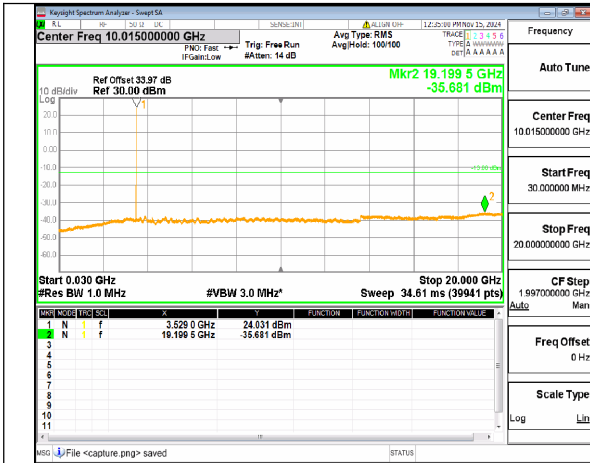

n77(3450-3550MHz) (30MHz-20GHz)
80M DFT-s-OFDM QPSK
Inner_1RB_Right Low