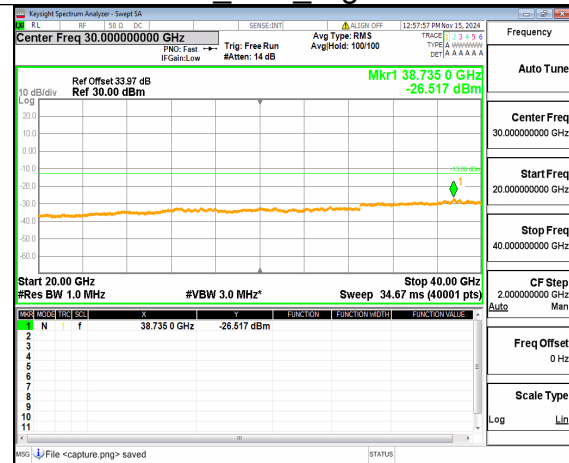

n77(3450-3550MHz) (20GHz-36GHz)
100M DFT-s-OFDM QPSK
Inner_1RB_Right Mid

n77(3700-3980MHz) (20GHz-40GHz)
20M DFT-s-OFDM BPSK Inner_1RB_Left
Low