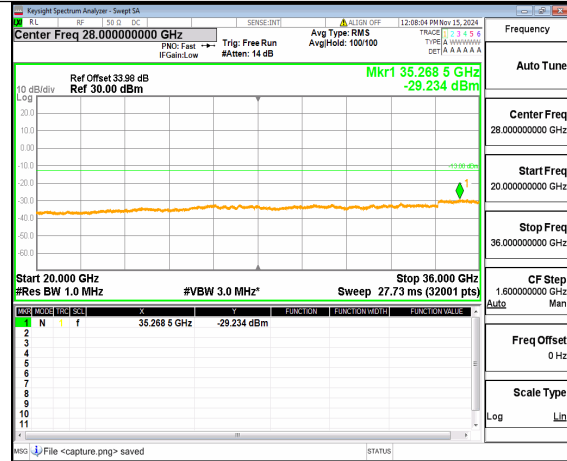

n77(3450-3550MHz) (20GHz-36GHz)
40M DFT-s-OFDM QPSK Inner_1RB_Left High

n77(3450-3550MHz) (20GHz-36GHz)
40M DFT-s-OFDM QPSK
Inner_1RB_Right High