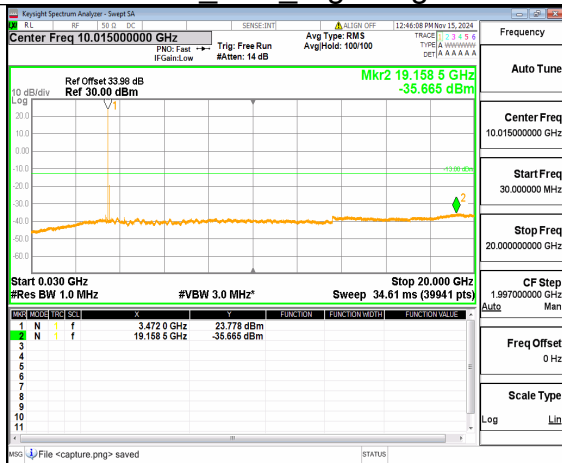

n77(3450-3550MHz) (30MHz-20GHz)
80M DFT-s-OFDM BPSK
Inner_1RB_Right High

n77(3450-3550MHz) (30MHz-20GHz)
80M DFT-s-OFDM QPSK
Inner_1RB_Left High