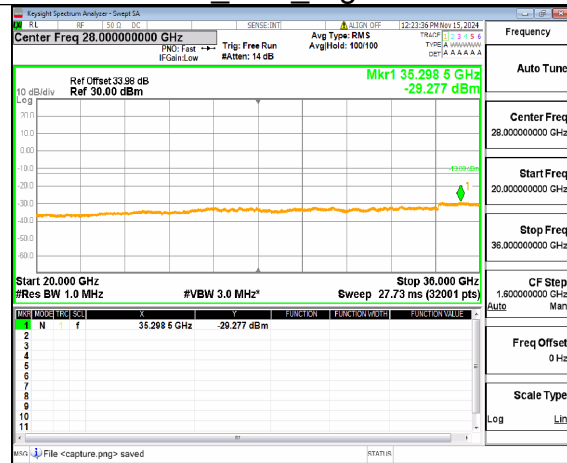

n77(3450-3550MHz) (20GHz-36GHz)
60M DFT-s-OFDM QPSK
Inner_1RB_Right Mid

n77(3450-3550MHz) (20GHz-36GHz)
60M DFT-s-OFDM BPSK Inner_1RB_Left
High