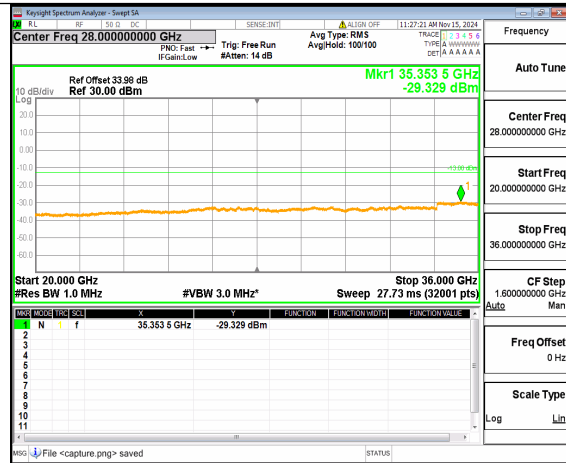

n77(3450-3550MHz) (20GHz-36GHz)
20M DFT-s-OFDM QPSK Inner_1RB_Left
High

n77(3450-3550MHz) (20GHz-36GHz)
20M DFT-s-OFDM QPSK
Inner_1RB_Right High