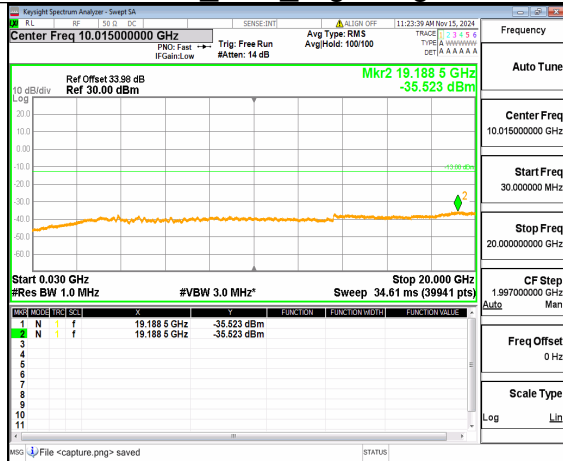

n77(3450-3550MHz) (30MHz-20GHz)
20M DFT-s-OFDM BPSK
Inner_1RB_Right High

n77(3450-3550MHz) (30MHz-20GHz)
20M DFT-s-OFDM QPSK
Inner_1RB_Left High