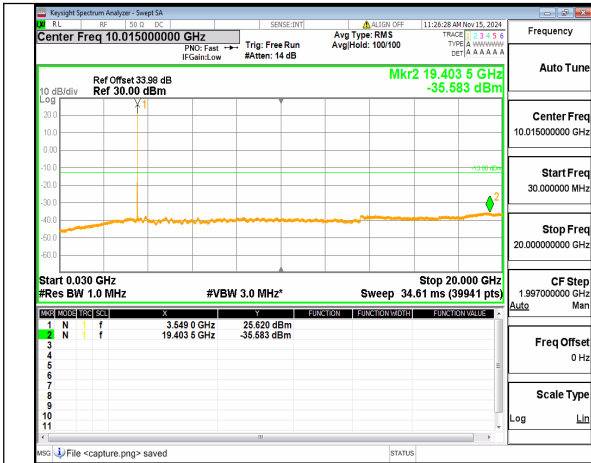

n77(3450-3550MHz) (30MHz-20GHz)
20M DFT-s-OFDM QPSK
Inner_1RB_Right High