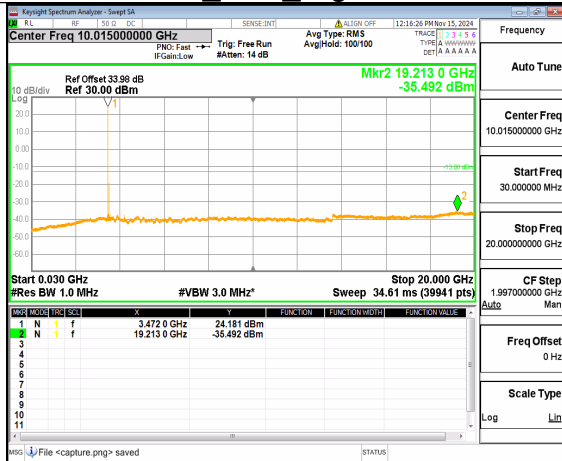

n77(3450-3550MHz) (30MHz-20GHz)
60M DFT-s-OFDM QPSK
Inner_1RB_Right Low

n77(3450-3550MHz) (30MHz-20GHz)
60M DFT-s-OFDM BPSK Inner_1RB_Left
Mid