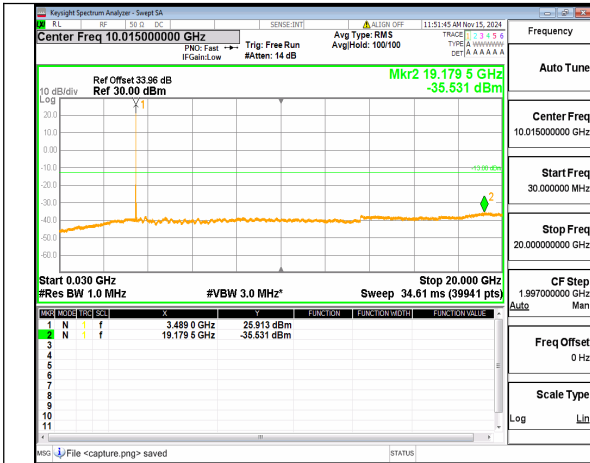

n77(3450-3550MHz) (30MHz-20GHz)
40M DFT-s-OFDM BPSK
Inner_1RB_Right Low