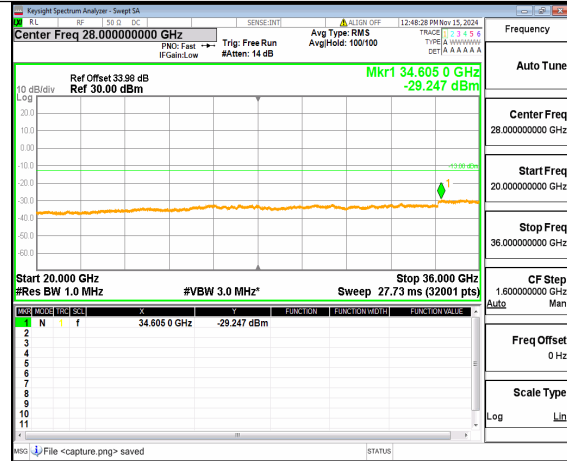

n77(3450-3550MHz) (20GHz-36GHz)
80M DFT-s-OFDM QPSK Inner_1RB_Left
High

n77(3450-3550MHz) (20GHz-36GHz)
80M DFT-s-OFDM QPSK
Inner_1RB_Right High