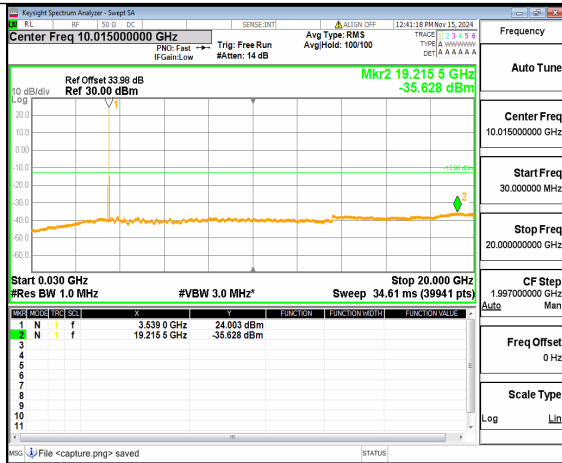

n77(3450-3550MHz) (30MHz-20GHz)
80M DFT-s-OFDM QPSK
Inner_1RB_Right Mid