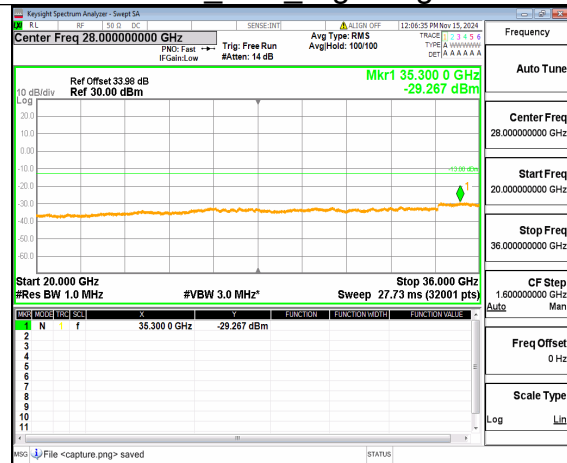

n77(3450-3550MHz) (20GHz-36GHz)
40M DFT-s-OFDM BPSK
Inner_1RB_Right High

n77(3450-3550MHz) (20GHz-36GHz)
40M DFT-s-OFDM QPSK Inner_1RB_Left High