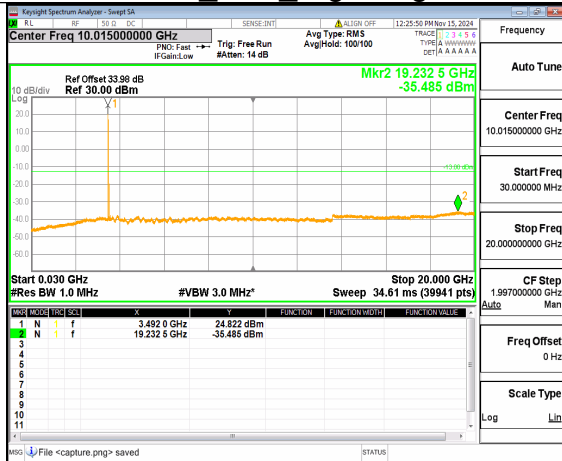

n77(3450-3550MHz) (30MHz-20GHz)
60M DFT-s-OFDM BPSK
Inner_1RB_Right High

n77(3450-3550MHz) (30MHz-20GHz)
60M DFT-s-OFDM QPSK
Inner_1RB_Left High