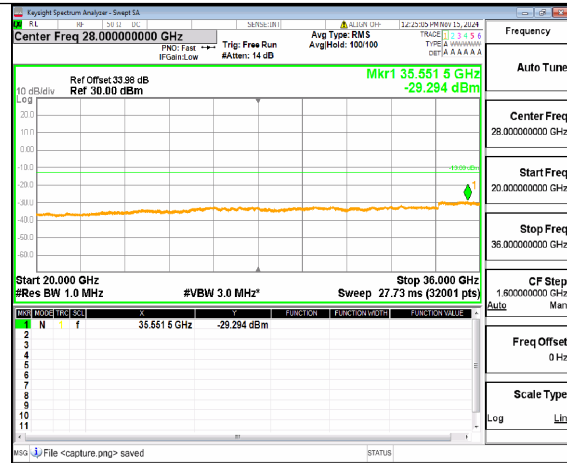

n77(3450-3550MHz) (20GHz-36GHz)
60M DFT-s-OFDM BPSK Inner_1RB_Left
High

n77(3450-3550MHz) (20GHz-36GHz)
60M DFT-s-OFDM BPSK
Inner_1RB_Right High