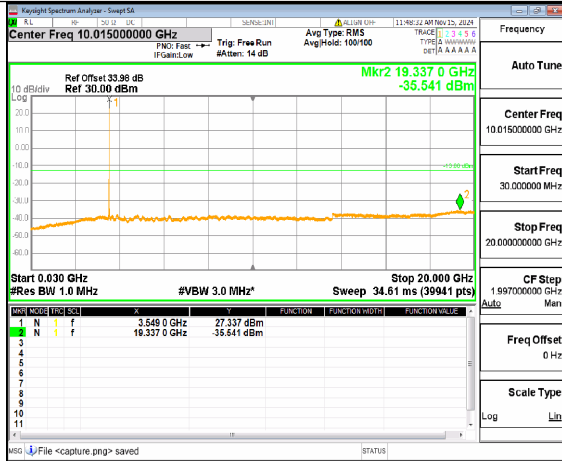

n77(3450-3550MHz) (30MHz-20GHz)
30M DFT-s-OFDM QPSK
Inner_1RB_Right High