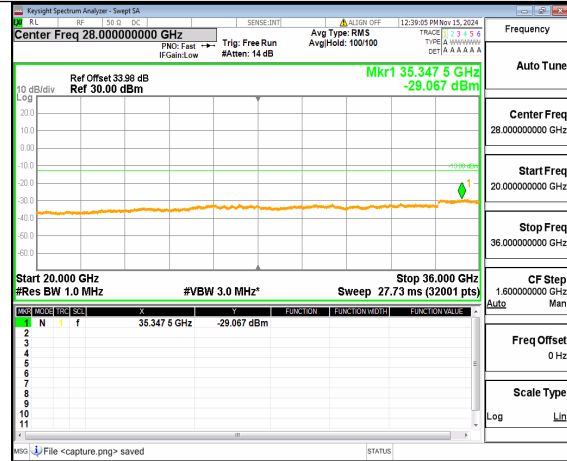

n77(3450-3550MHz) (20GHz-36GHz)
80M DFT-s-OFDM BPSK Inner_1RB_Left
Mid

n77(3450-3550MHz) (20GHz-36GHz)
80M DFT-s-OFDM BPSK
Inner_1RB_Right Mid