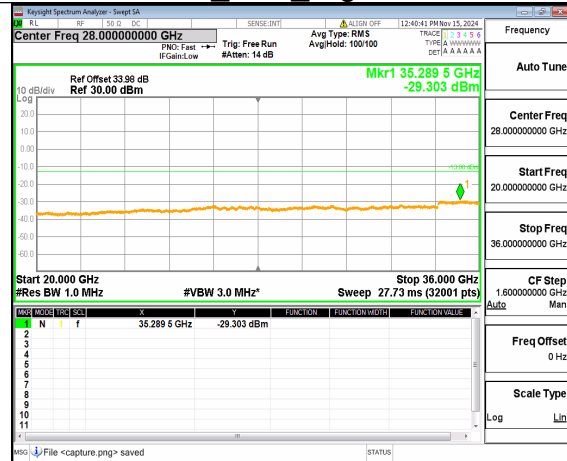

n77(3450-3550MHz) (20GHz-36GHz)
80M DFT-s-OFDM BPSK
Inner_1RB_Right Mid

n77(3450-3550MHz) (20GHz-36GHz)
80M DFT-s-OFDM QPSK Inner_1RB_Left
Mid