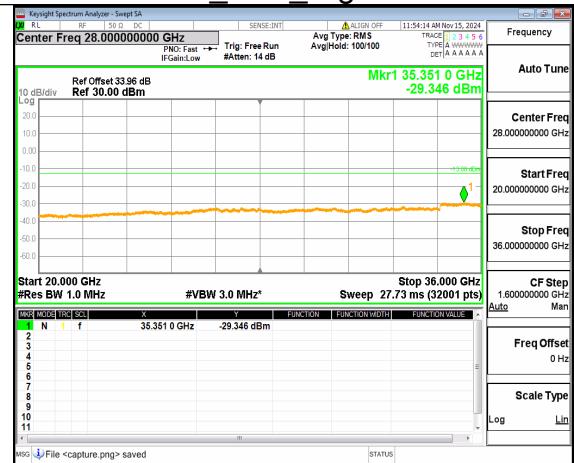

n77(3450-3550MHz) (20GHz-36GHz)
40M DFT-s-OFDM BPSK
Inner_1RB_Right Low

n77(3450-3550MHz) (20GHz-36GHz)
40M DFT-s-OFDM QPSK Inner_1RB_Left
Low