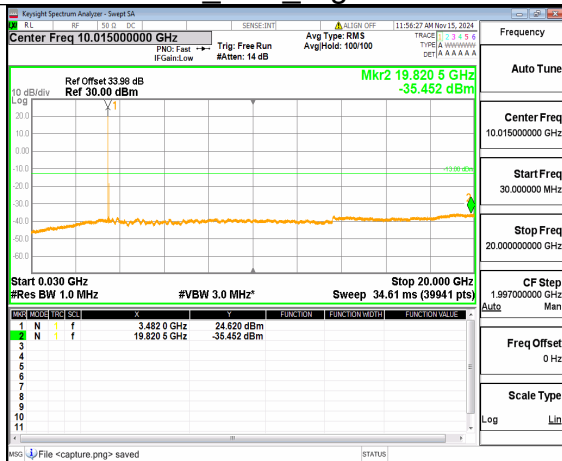

n77(3450-3550MHz) (30MHz-20GHz)
40M DFT-s-OFDM QPSK
Inner_1RB_Right Low

n77(3450-3550MHz) (30MHz-20GHz)
40M DFT-s-OFDM BPSK Inner_1RB_Left
Mid