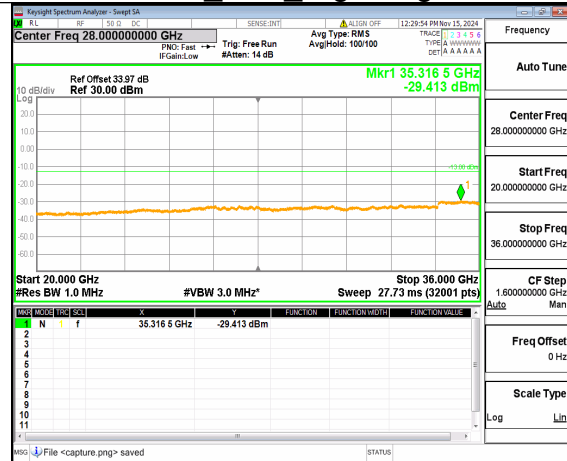

n77(3450-3550MHz) (20GHz-36GHz)
60M DFT-s-OFDM QPSK
Inner_1RB_Right High

n77(3450-3550MHz) (20GHz-36GHz)
80M DFT-s-OFDM BPSK Inner_1RB_Left
Low