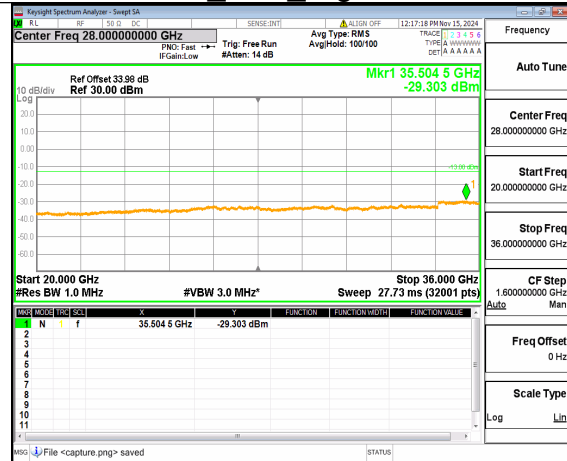

n77(3450-3550MHz) (20GHz-36GHz)
60M DFT-s-OFDM QPSK
Inner_1RB_Right Low

n77(3450-3550MHz) (20GHz-36GHz)
60M DFT-s-OFDM BPSK Inner_1RB_Left
Mid