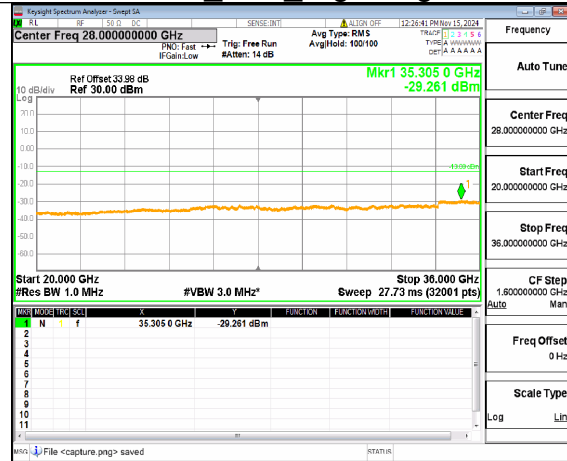

n77(3450-3550MHz) (20GHz-36GHz)
60M DFT-s-OFDM BPSK
Inner_1RB_Right High

n77(3450-3550MHz) (20GHz-36GHz)
60M DFT-s-OFDM QPSK Inner_1RB_Left
High