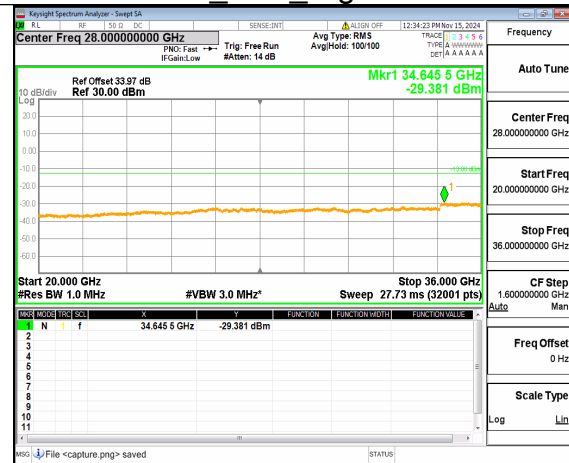

n77(3450-3550MHz) (20GHz-36GHz)
80M DFT-s-OFDM BPSK
Inner_1RB_Right Low

n77(3450-3550MHz) (20GHz-36GHz)
80M DFT-s-OFDM QPSK Inner_1RB_Left
Low