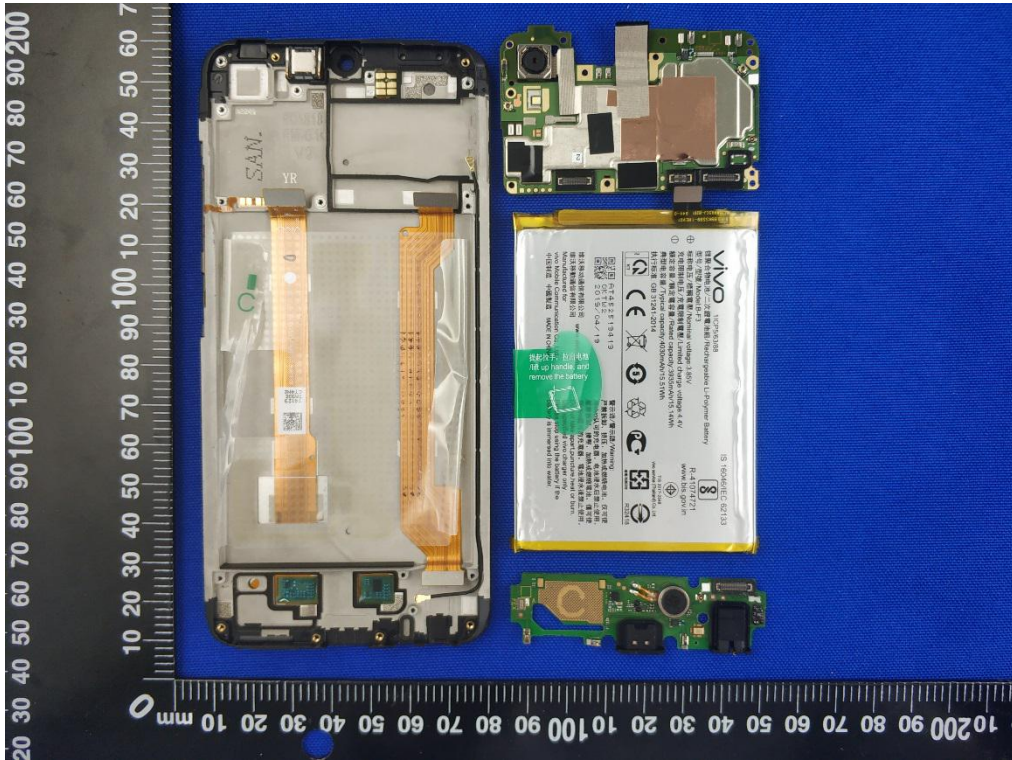

ANNEX D EUT INTERNAL PHOTOS

EUT UNCOVER VIEW

EUT UNCOVER VIEW

EUT UNCOVER VIEW

MAIN BOARD TOP VIEW (WITH SHIELDING)

MAIN BOARD REAR VIEW (WITH SHIELDING)

MAIN BOARD TOP VIEW (WITHOUT SHIELDING)

MAIN BOARD REAR VIEW (WITHOUT SHIELDING)

MAIN BOARD TOP VIEW (WITHOUT SHIELDING)

Battery Photo (REAR)