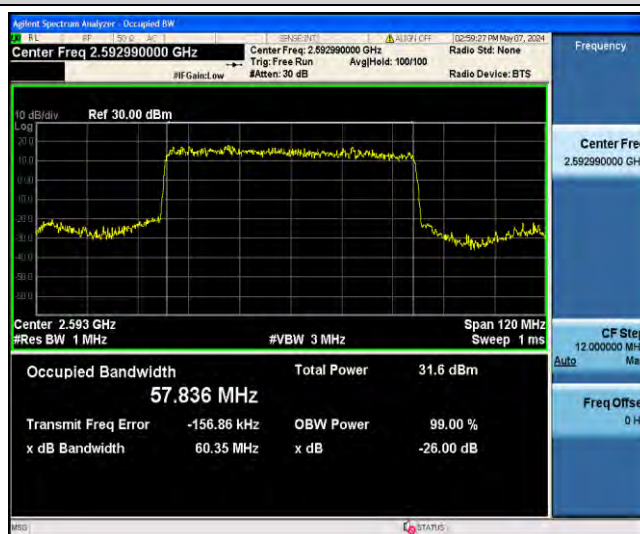

1-N41-PC2-30-60-M-2-DFT-PI2BPSK-Outer_Full-162@0-Ant31-57.836-60.35-≤60-PASS