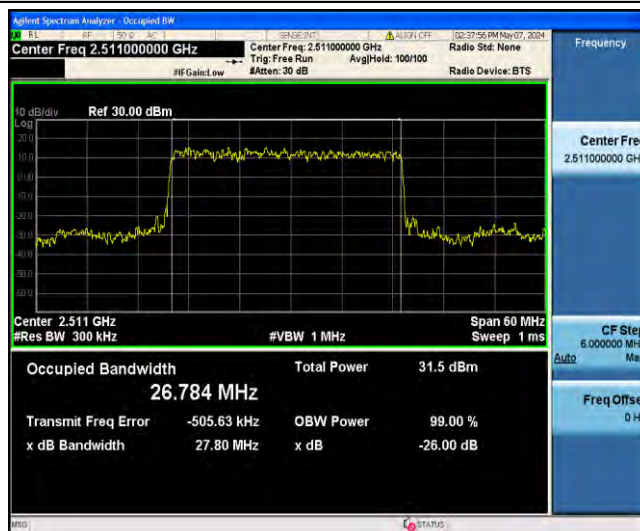

1-N41-PC2-30-30-L-1-DFT-QPSK-Outer_Full-75@0-Ant31-26.816-27.80-<30-PASS

1-N41-PC2-30-30-L-2-DFT-PI2BPSK-Outer_Full-75@0-Ant31-26.784-27.80-<30-PASS