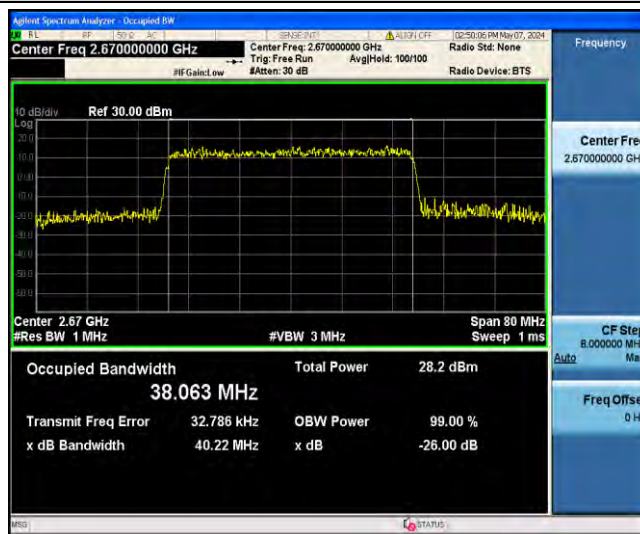

1-N41-PC2-30-40-H-8-CP-64QAM-Outer_Full-106@0-Ant31-38.063-40.22-<40-PASS