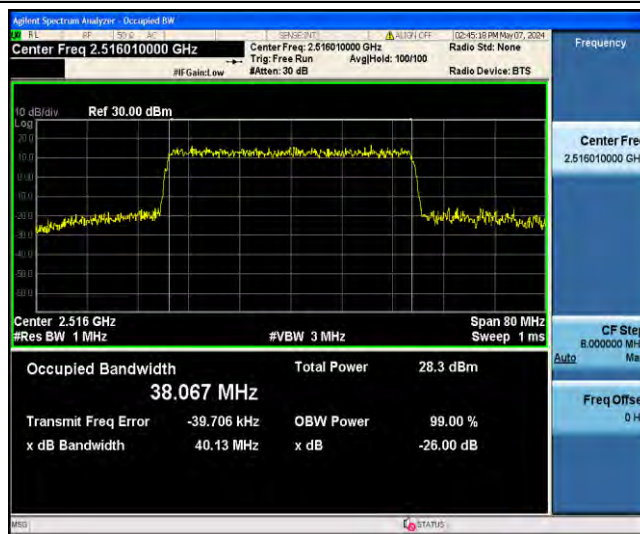

1-N41-PC2-30-40-L-8-CP-64QAM-Outer_Full-106@0-Ant31-38.067-40.13-≤40-PASS