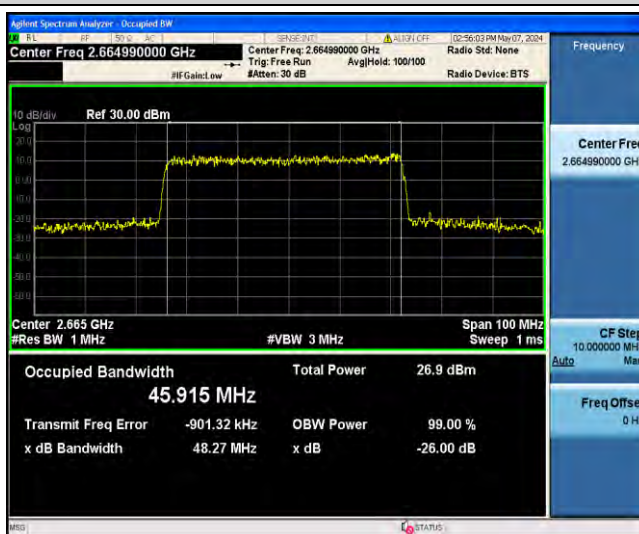

1-N41-PC2-30-50-H-5-DFT-256QAM-Outer_Full-128@0-Ant31-45.915-48.27-≤50-PASS