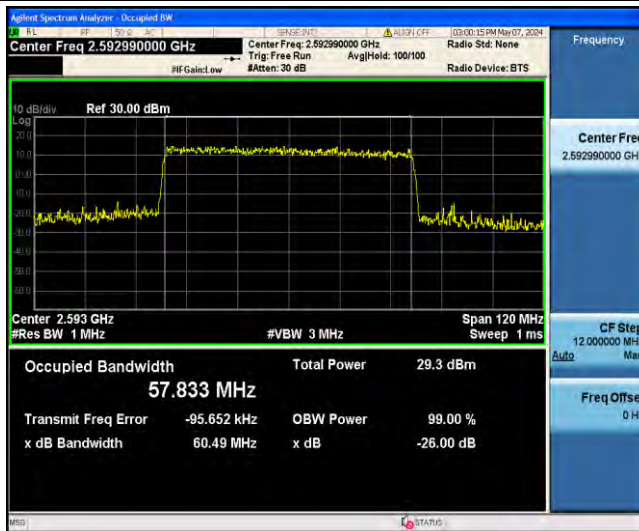

1-N41-PC2-30-60-M-5-DFT-256QAM-Outer_Full-162@0-Ant31-57.791-60.39-<60-PASS

1-N41-PC2-30-60-M-6-CP-QPSK-Outer_Full-162@0-Ant31-57.833-60.49-≤60-PASS