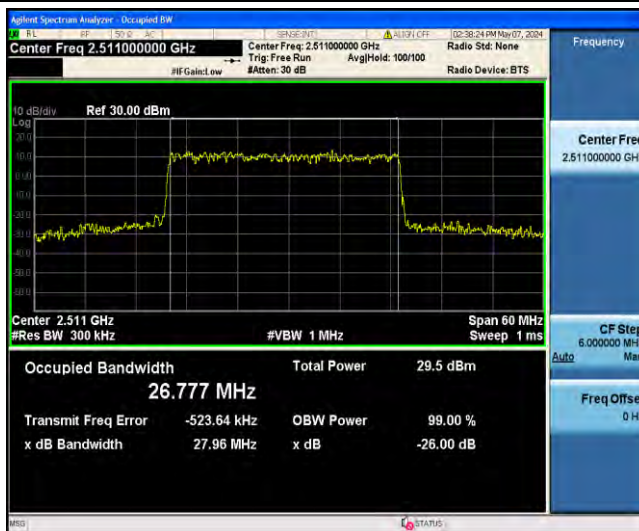

1-N41-PC2-30-30-L-3-DFT-16QAM-Outer_Full-75@0-Ant31-26.712-27.95-<30-PASS

1-N41-PC2-30-30-L-4-DFT-64QAM-Outer_Full-75@0-Ant31-26.777-27.96-<30-PASS