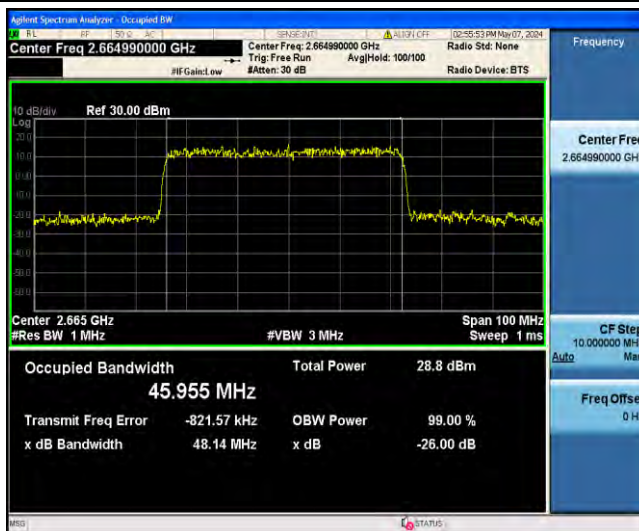

1-N41-PC2-30-50-H-4-DFT-64QAM-Outer_Full-128@0-Ant31-45.955-48.14-≤50-PASS