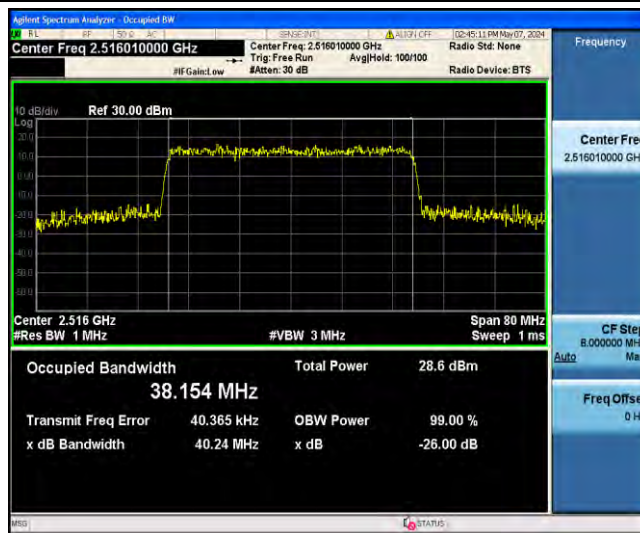

1-N41-PC2-30-40-L-7-CP-16QAM-Outer_Full-106@0-Ant31-38.154-40.24-≤40-PASS