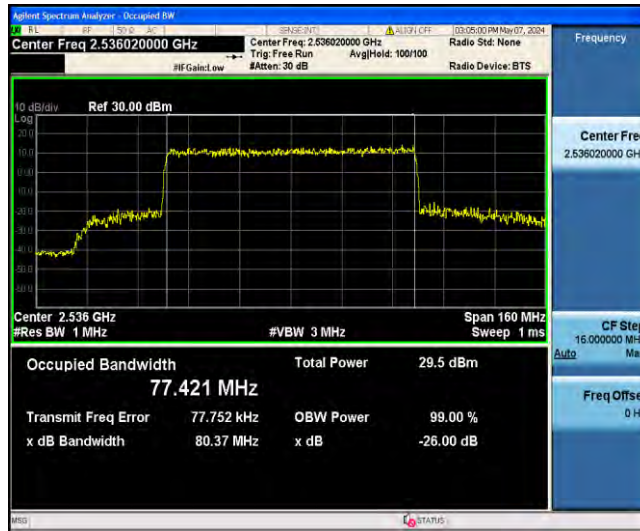

1-N41-PC2-30-80-L-6-CP-QPSK-Outer_Full-217@0-Ant31-77.421-80.37-≤80-PASS