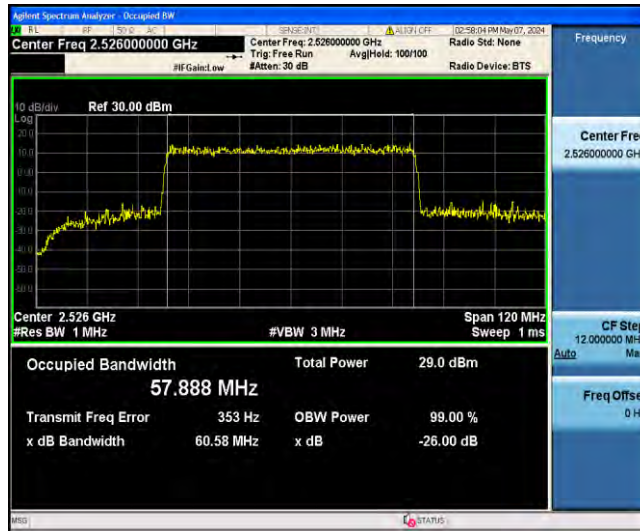

1-N41-PC2-30-60-L-6-CP-QPSK-Outer_Full-162@0-Ant31-57.888-60.58-≤60-PASS