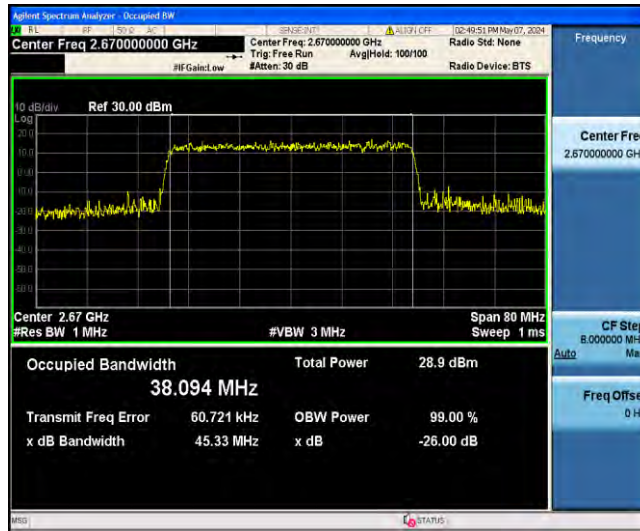

1-N41-PC2-30-40-H-6-CP-QPSK-Outer_Full-106@0-Ant31-38.094-45.33-<40-PASS