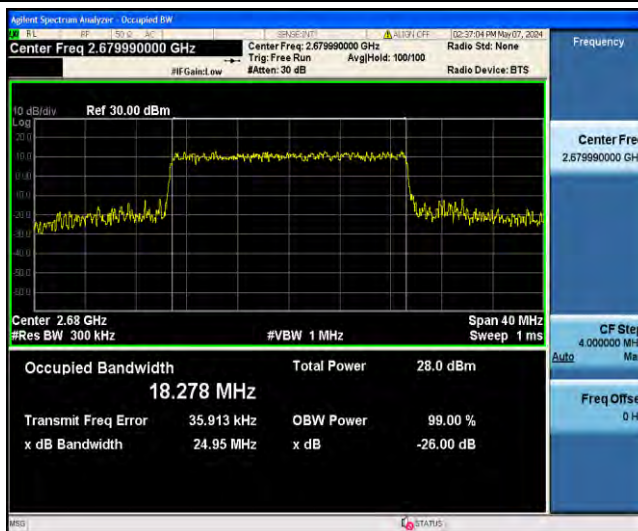

1-N41-PC2-30-20-H-6-CP-QPSK-Outer_Full-51@0-Ant31-18.180-19.11-≤20-PASS

1-N41-PC2-30-20-H-7-CP-16QAM-Outer_Full-51@0-Ant31-18.278-24.95-≤20-PASS