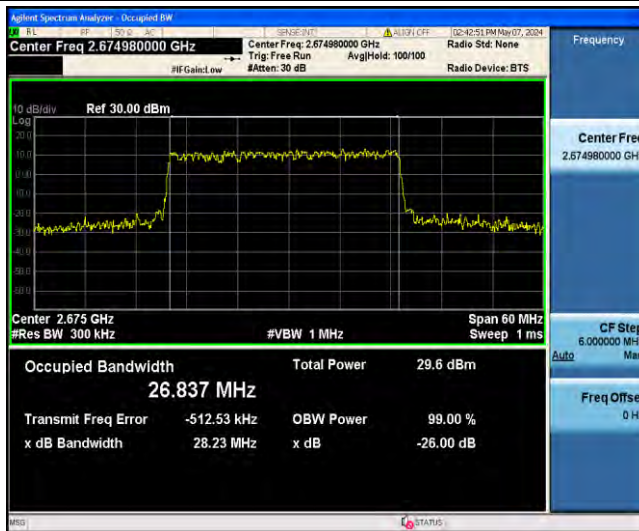

1-N41-PC2-30-30-M-9-CP-256QAM-Outer\_Full-78@0-Ant31-27.892-29.03-<30-PASS

1-N41-PC2-30-30-H-1-DFT-QPSK-Outer\_Full-75@0-Ant31-26.822-28.05-<30-PASS

1-N41-PC2-30-30-H-2-DFT-PI2BPSK-Outer\_Full-75@0-Ant31-26.841-27.96-<30-PASS