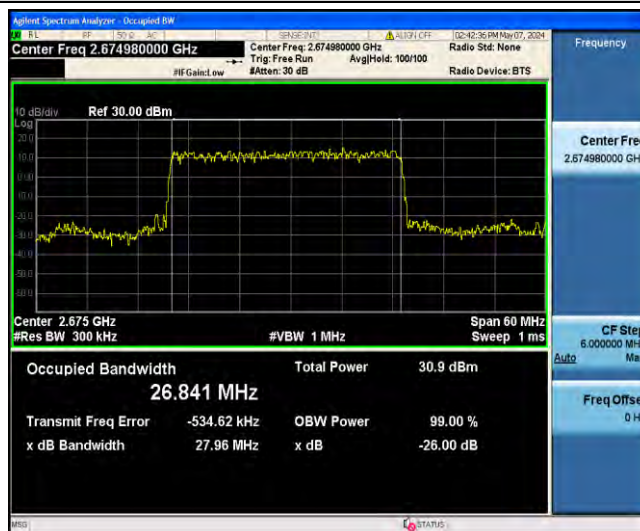

1-N41-PC2-30-30-H-2-DFT-PI2BPSK-Outer_Full-75@0-Ant31-26.841-27.96-<30-PASS