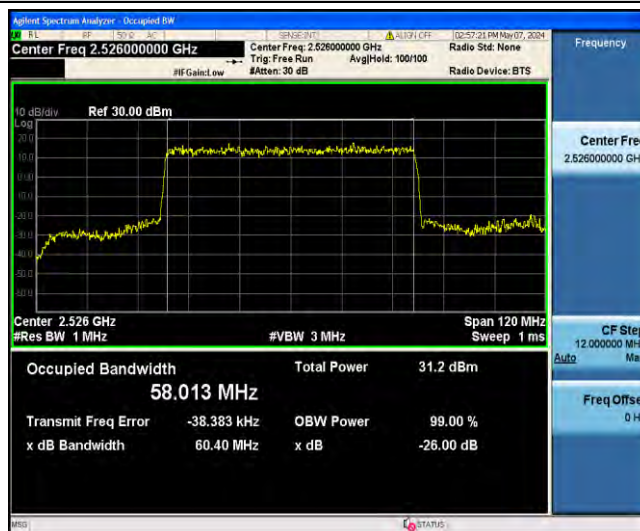

1-N41-PC2-30-60-L-2-DFT-PI2BPSK-Outer_Full-162@0-Ant31-58.013-60.40-<60-PASS