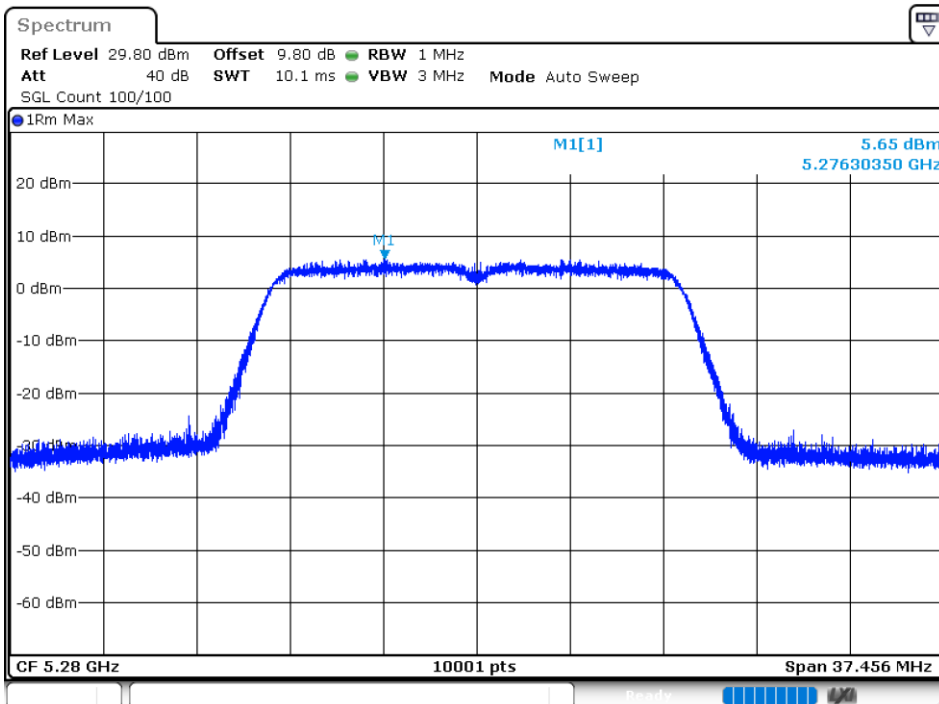

PSD NVNT 802.11a 5280MHz Ant 1