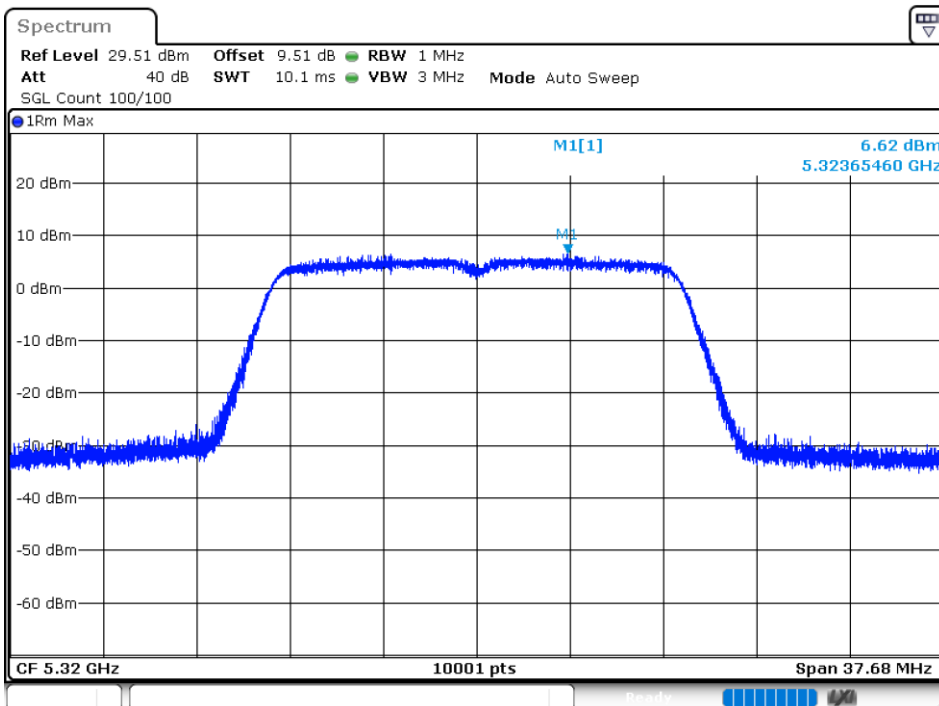

PSD NVNT 802.11a 5320MHz Ant 1