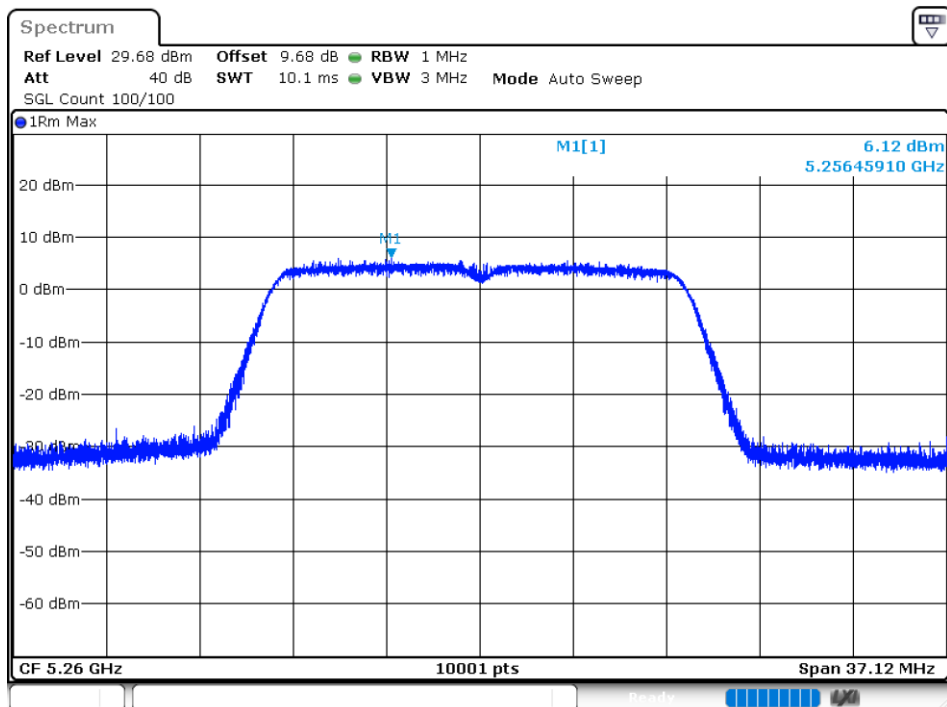

5.3G

Condition	Mode	Frequency (MHz)	Antenna	Max PSD (dBm)	Total Max PSD (dBm)	Limit (dBm)	Verdict
NVNT	802.11a	5260	Ant 1	6.12	-	11	Pass
NVNT	802.11a	5280	Ant 1	5.646	-	11	Pass
NVNT	802.11a	5320	Ant 1	6.622	-	11	Pass
NVNT	802.11a	5260	Ant 2	5.868	-	11	Pass
NVNT	802.11a	5280	Ant 2	5.582	-	11	Pass
NVNT	802.11a	5320	Ant 2	6.602	-	11	Pass
NVNT	802.11ac20	5260	Ant 1	5.392	8.46	11	Pass
NVNT	802.11ac20	5260	Ant 2	5.497		11	Pass
NVNT	802.11ac20	5280	Ant 1	5.174	8.18	11	Pass
NVNT	802.11ac20	5280	Ant 2	5.169		11	Pass
NVNT	802.11ac20	5320	Ant 1	5.984	9.08	11	Pass
NVNT	802.11ac20	5320	Ant 2	6.159		11	Pass
NVNT	802.11ac40	5270	Ant 1	1.954	5.17	11	Pass
NVNT	802.11ac40	5270	Ant 2	2.365		11	Pass
NVNT	802.11ac40	5310	Ant 1	2.943	5.77	11	Pass
NVNT	802.11ac40	5310	Ant 2	2.574		11	Pass
NVNT	802.11ac80	5290	Ant 1	-0.111	2.39	11	Pass
NVNT	802.11ac80	5290	Ant 2	-1.203		11	Pass
NVNT	802.11n(HT20)	5260	Ant 1	5.516	8.50	11	Pass
NVNT	802.11n(HT20)	5260	Ant 2	5.471		11	Pass
NVNT	802.11n(HT20)	5280	Ant 1	5.303	8.46	11	Pass
NVNT	802.11n(HT20)	5280	Ant 2	5.588		11	Pass
NVNT	802.11n(HT20)	5320	Ant 1	6.342	9.40	11	Pass
NVNT	802.11n(HT20)	5320	Ant 2	6.438		11	Pass
NVNT	802.11n(HT40)	5270	Ant 1	2.335	5.50	11	Pass
NVNT	802.11n(HT40)	5270	Ant 2	2.644		11	Pass
NVNT	802.11n(HT40)	5310	Ant 1	3.194	5.86	11	Pass
NVNT	802.11n(HT40)	5310	Ant 2	2.477		11	Pass

PSD NVNT 802.11a 5260MHz Ant 1