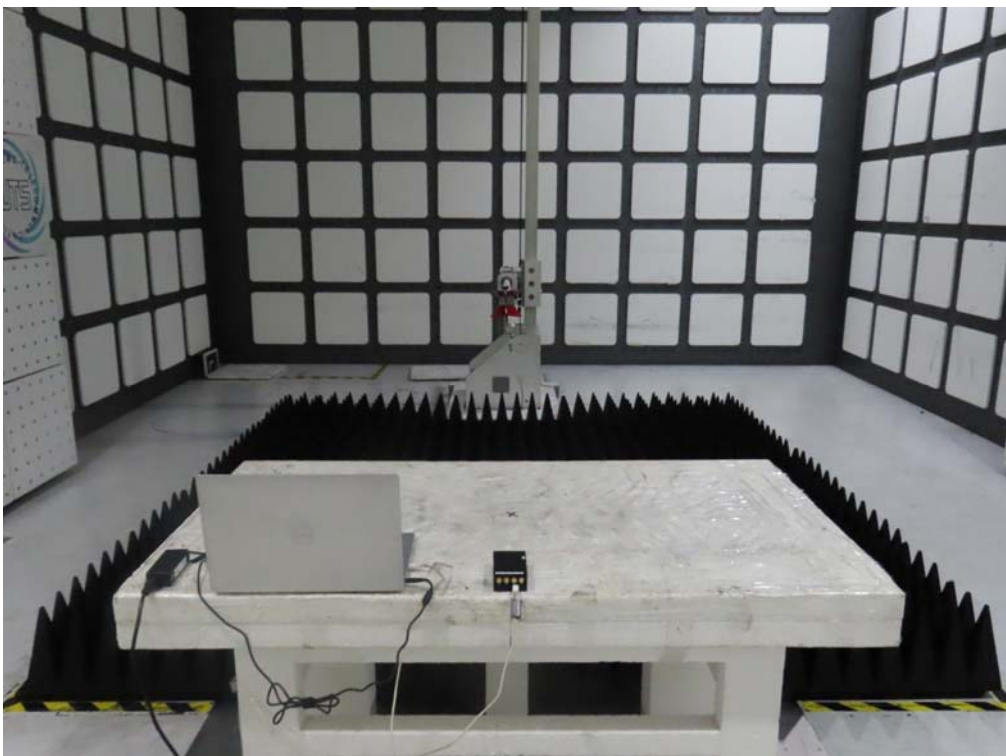

Worldwide Testing Services(Taiwan) Co., Ltd.

Registration number: W6M22210-22248-FCC
FCC ID: 2AU93WIWI6GOUKI