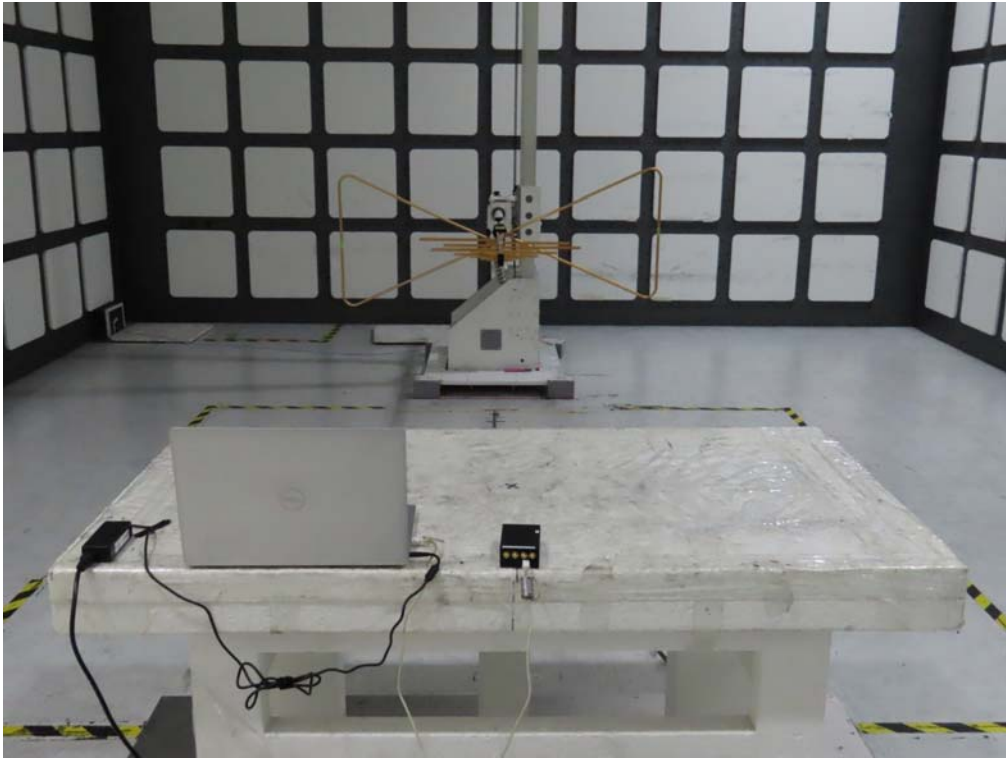

Worldwide Testing Services(Taiwan) Co., Ltd.

Registration number: W6M22210-22248-FCC

FCC ID: 2AU93WIWI6GOUKI

Set Up Photo of Radiated Emission

EMI

Below 1 GHz

Registration number: W6M22210-22248-FCC
FCC ID: 2AU93WIWI6GOUKI