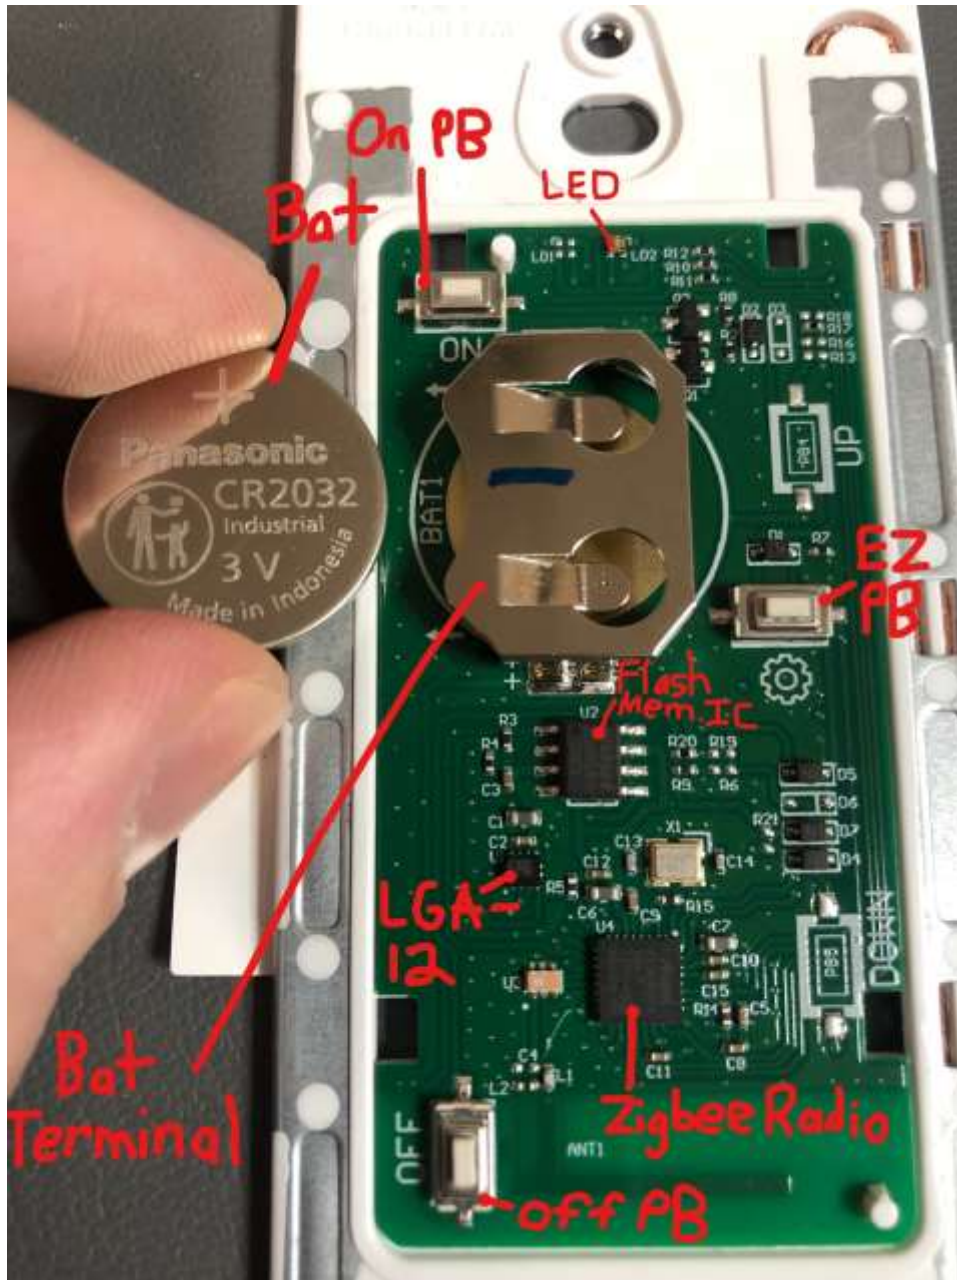

Legrand model WNRL23 with Zigbee Radio Internal Pictures

Legrand WNRL23 Switch Assembly View

Legrand WNRL23 Switch PCB View

Legrand WNRL23 Zigbee Antenna View