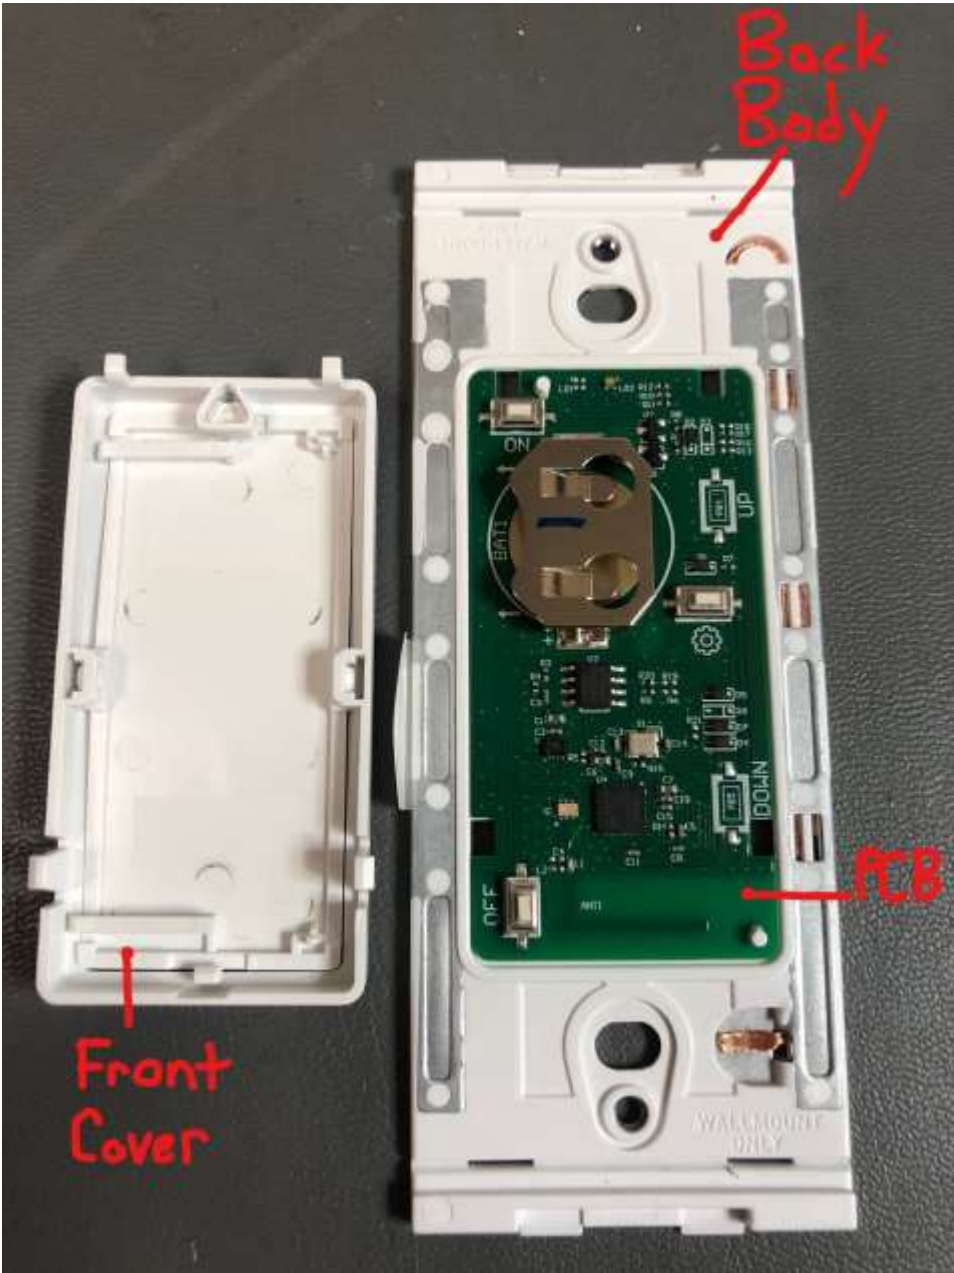

Legrand model WNRL23 with Zigbee Radio Internal Pictures

Legrand WNRL23 Switch Assembly View

Legrand WNRL23 Switch PCB View

Legrand WNRL23 Zigbee Antenna View