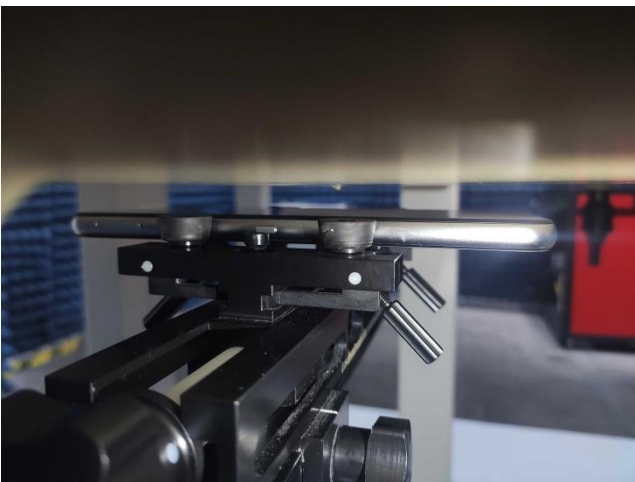

EUT Photos (Model: A9 Pro)

EUT Antenna Locations

SAR Test Setup Photos

Head

Right Cheek

Right Tilted

Left Cheek

Left Tilted

Body

Front side (10mm)

Back side(10mm)

Top side(10mm)

Bottom side(10mm)

Left side(10mm)

Right side(10mm)