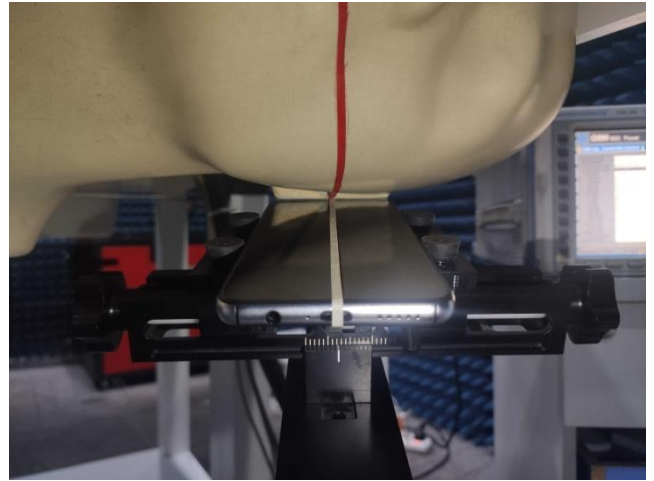

EUT Photos (Model: A9 Pro)

EUT Antenna Locations

SAR Test Setup Photos

Head

Right Cheek

Right Tilted

Left Cheek

Left Tilted

Body

Front side (10mm)

Back side(10mm)

Top side(10mm)

Bottom side(10mm)

Left side(10mm)

Right side(10mm)