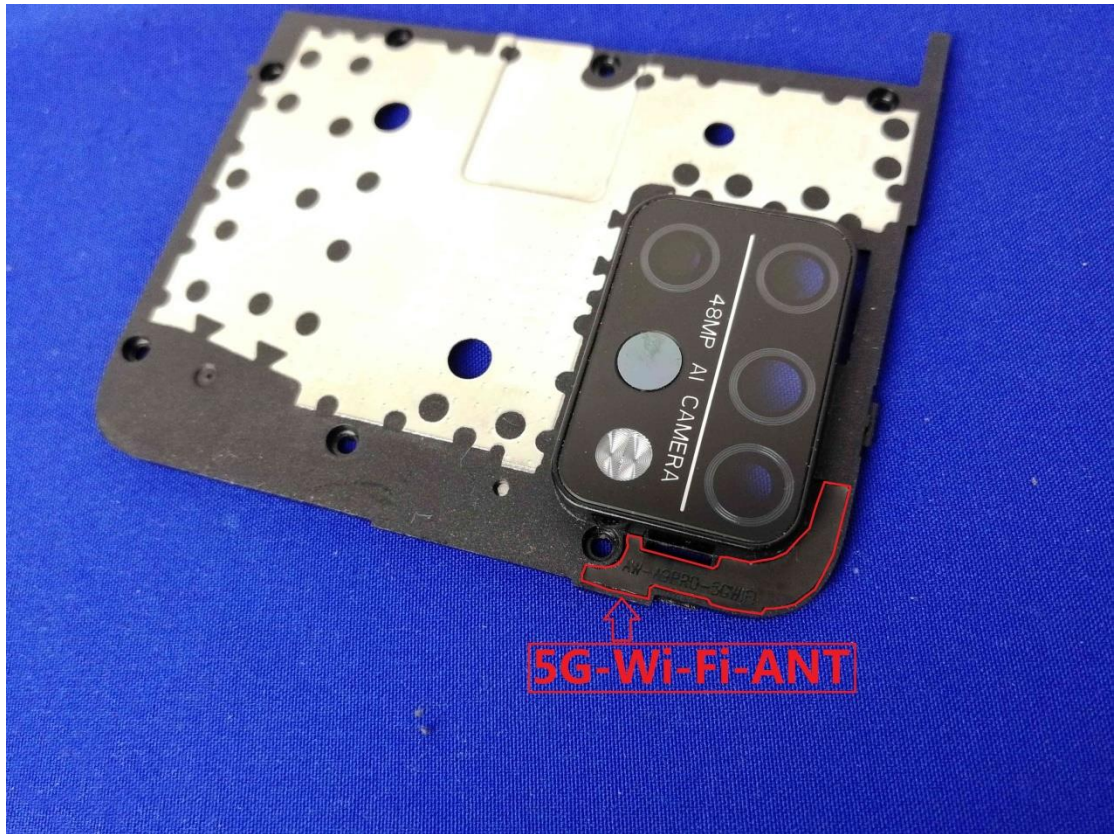

EUT Photos (Model: A9 Pro)

EUT Antenna Locations

SAR Test Setup Photos

Head

Right Cheek

Right Tilted

Left Cheek

Left Tilted

Body

Front side (10mm)

Back side(10mm)

Top side(10mm)

Bottom side(10mm)

Left side(10mm)

Right side(10mm)