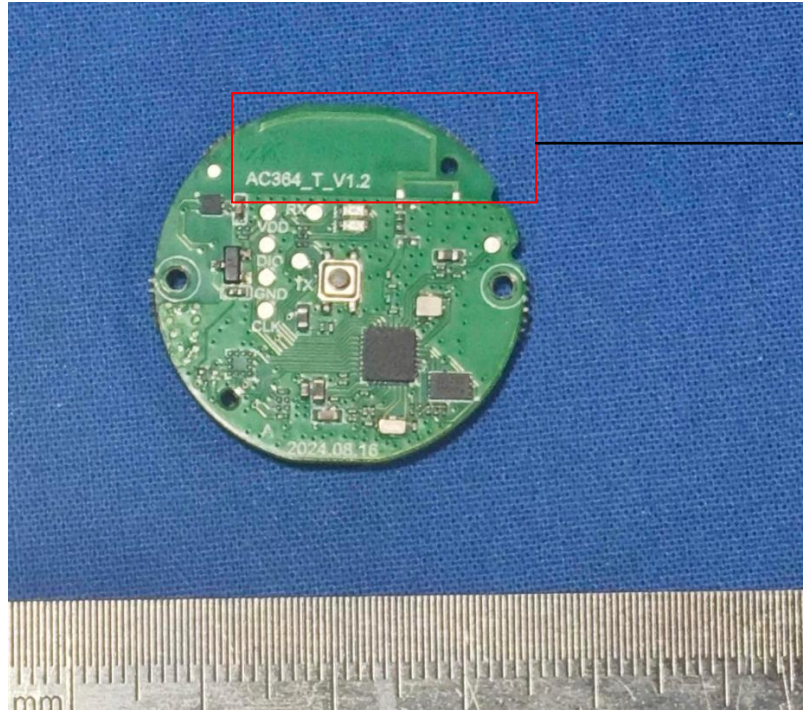

Internal photo

BT Antenna
2402-2480MHz

---END---