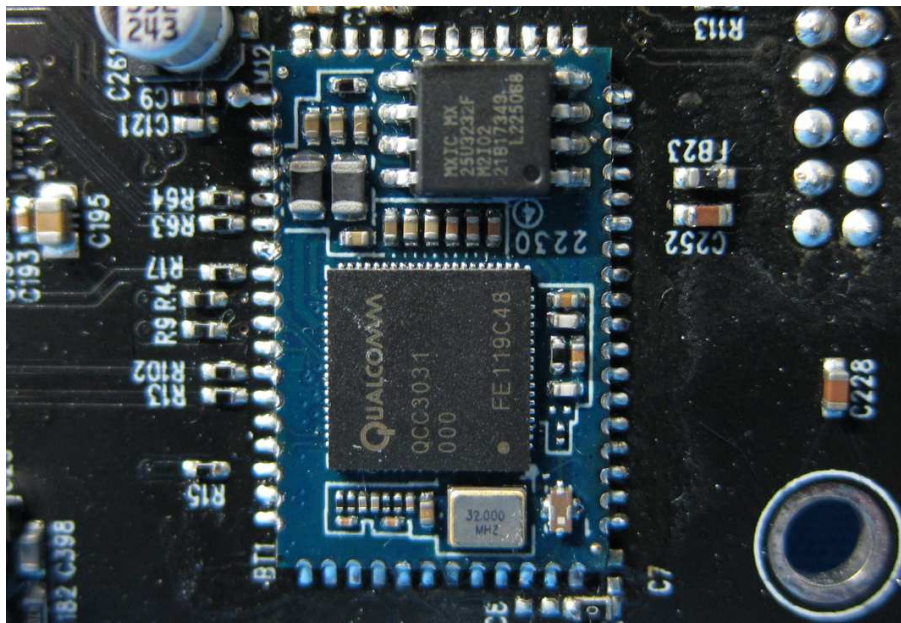

Equipment Photographs

(Internal)

INTERTEK TESTING SERVICE

Report No.: HK23041150

Equipment Photographs

(Internal)

Equipment Photographs

(Internal)