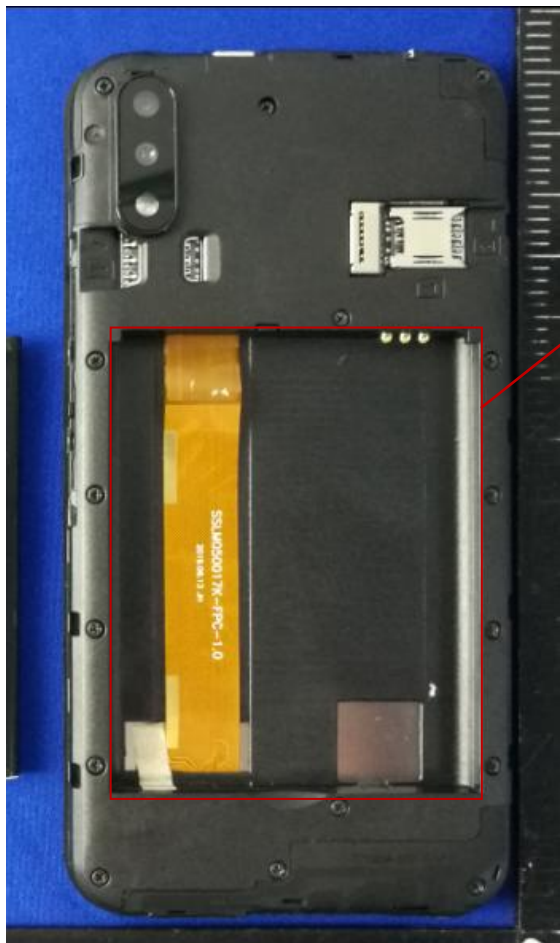

win
MODELO: M3
COLOR: NEGRO

FC
Designed by Win
Assembled in China
FCC ID: 2 AT56M3

[ ]

IMEI1:

[ ]

IMEI2:

[ ]

SERIAL: M32004000001

WWW.WIN.COM.VE

label location

label location