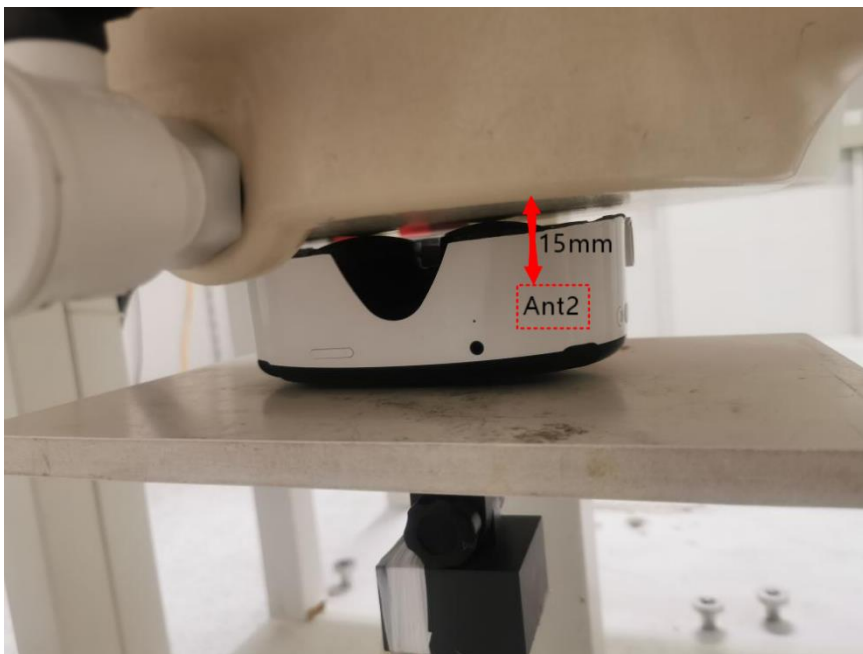

Setup Photographs

Description: SAR-Outside

Description: Radiated emission(1-18G)

Description: Radiated emission(18-40G)

Description: Conducted emission

Description: Conducted emission

Description: SAR-Front

Description: SAR-Back

Description: SAR-Right

Description: SAR-Outside

Description: SAR-Inside

Description: SAR-Inside Ant1 (With head band)

Description: SAR-Inside Ant2 (With head band)

Description: SAR-Inside Ant1(Without head band)

Description: SAR- Ant2(Without head band)

Description: SAR-Front View

Description: SAR-Rear View

Description: SAR-Side View