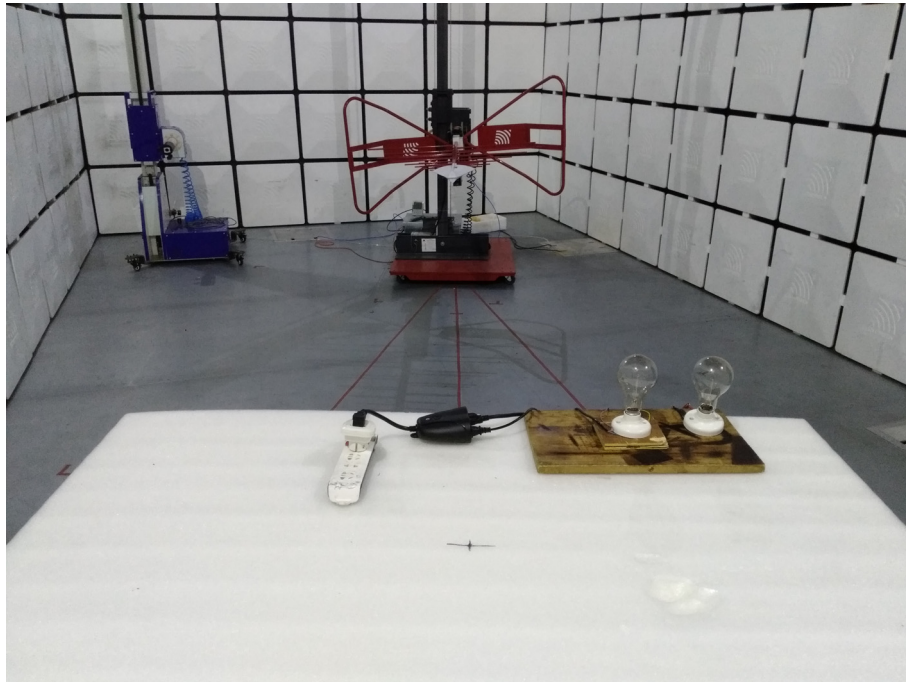

Appendix V EUT Test Photographs

15C Test Setup

Model: YT-M002

Photo of Setup for Radiated Emission (Below 1 GHz)

Photo of Setup for Radiated Emission (Above 1 GHz)

Photo of Setup for Conducted Emission

-----END OF REPORT-----