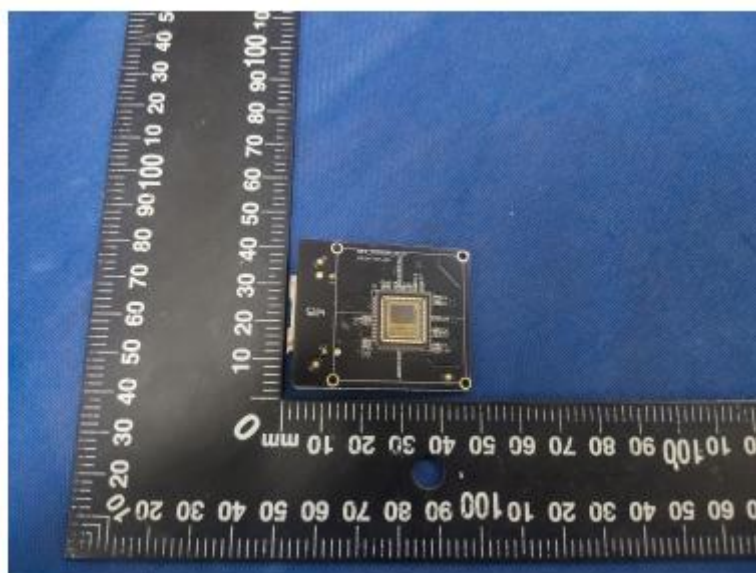

INTERNAL PHOTO

BT&WIFI
Antenna

FCC ID:2ATI2-RIGEL3