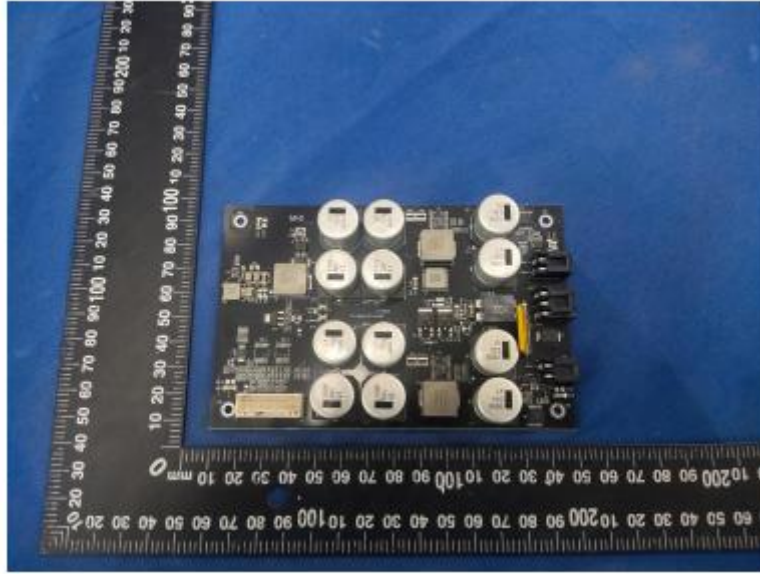

INTERNAL PHOTO

BT&WIFI
Antenna

FCC ID:2ATI2-RIGEL3