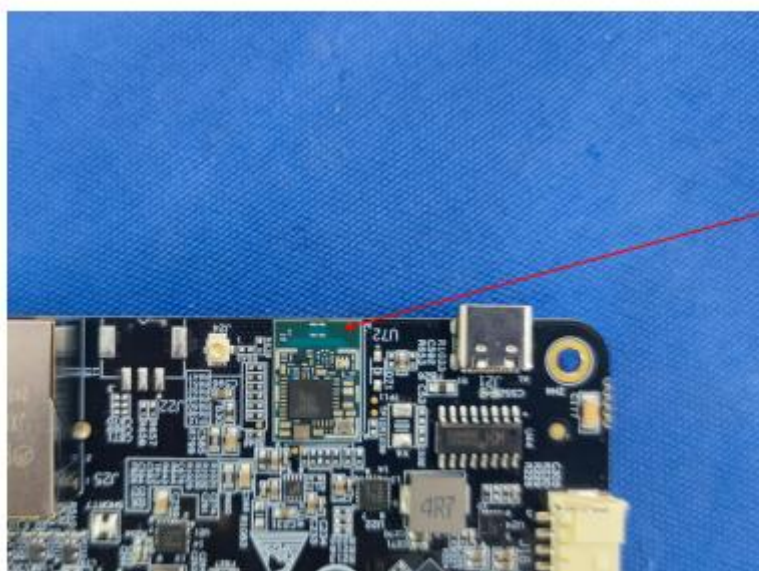

INTERNAL PHOTO

BT&WIFI
Antenna

FCC ID:2ATI2-RIGEL3