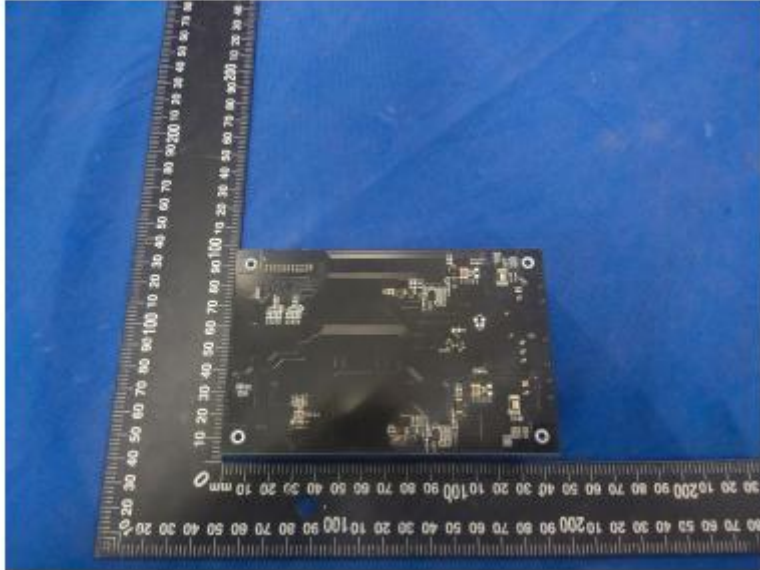

INTERNAL PHOTO

BT&WIFI
Antenna

FCC ID:2ATI2-RIGEL3