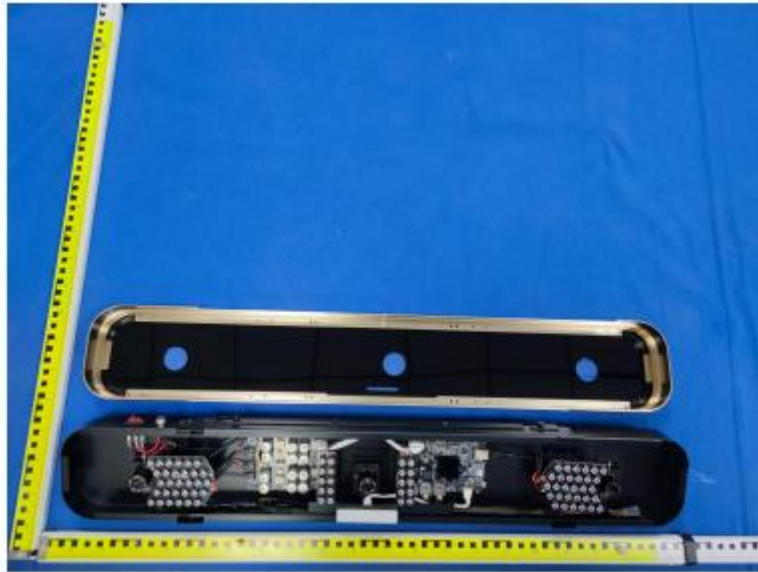

INTERNAL PHOTO

BT&WIFI
Antenna

FCC ID:2ATI2-RIGEL3