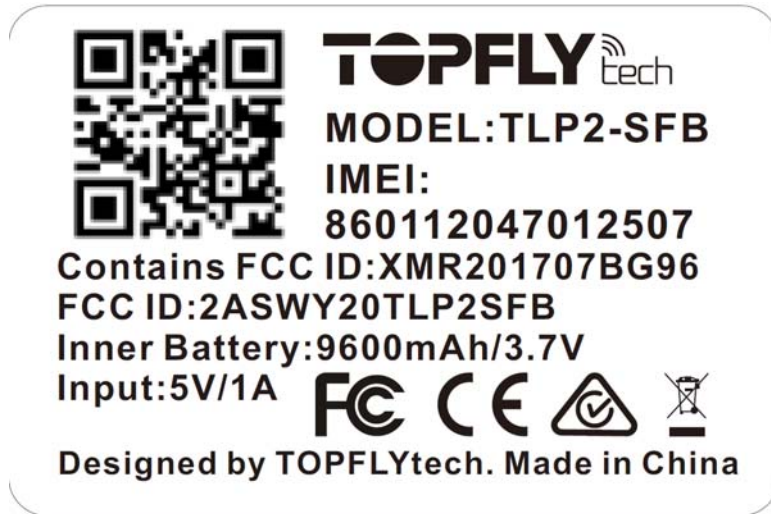

EXHIBIT A - FCC ID LABEL AND LOCATION

FCC ID Label

FCC ID Label Location Information

The label shown shall be permanently affixed at a conspicuous location on the device and be readily visible to the user at the time purchase (Labeling requirements per 2.925)