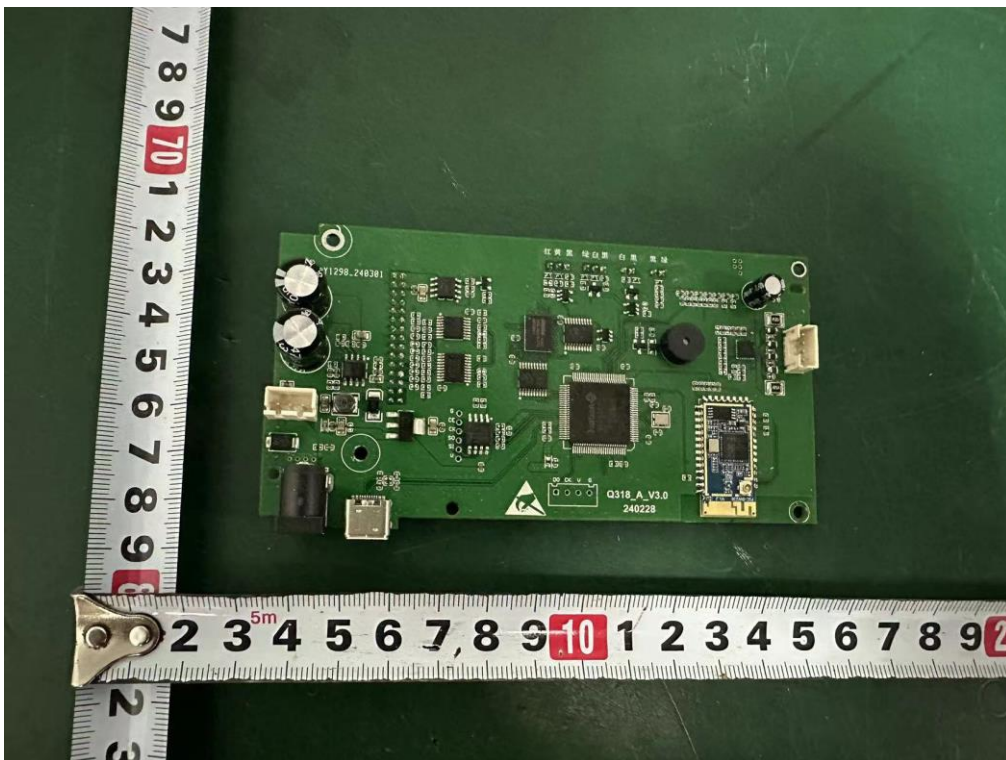

Internal photos
M/N: PM-344-WF

WIFI/BT
Antenna

Internal photos
M/N: PM-344-WF

Internal photos
M/N: PM-344-WF

Internal photos
M/N: PM-344-WF

Internal photos
M/N: PM-344-WF

Internal photos
M/N: PM-344-WF

Internal photos
M/N: PM-344-WF

Internal photos
M/N: PM-344-WF

Internal photos
M/N: PM-344-WF